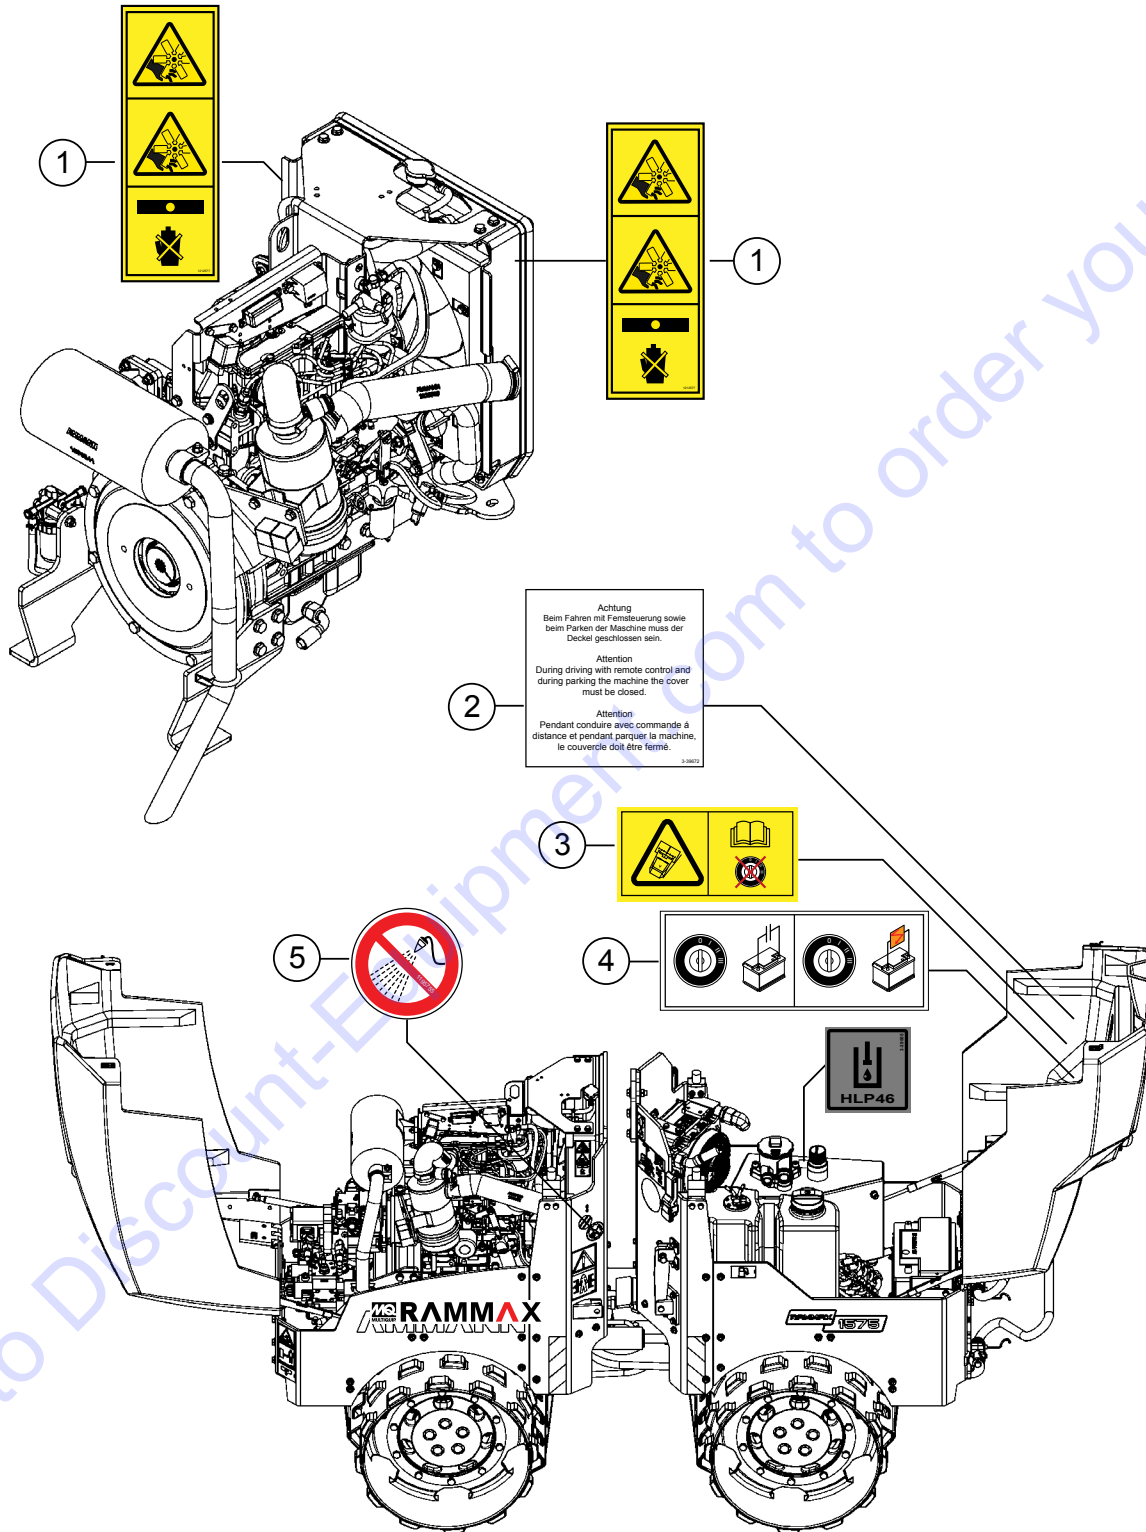

NAMEPLATE AND DECALS (CONT'D.)

<u>NO.</u>	<u>PART NO.</u>	<u>PART NAME</u>	<u>QTY.</u>	<u>REMARKS</u>
2	1231056	DECAL, RAMMAX 1575	1	
3	1-473756	DECAL, OIL DRAIN	1	
4	1232648	DECAL, WARNING	3	
5	1155236	DECAL, TIE DOWN HOOK	1	
6	1191374	DECAL, WARNING CRUSH HAZARD	1	
7	124441	DECAL, FILTER KITS	1	
8	1-410988	DECAL, LIFTING HOOK	1	
9	1232992	DECAL, STARTING POSITION RING	1	
10	1233029	DECAL, ARTICULATION INFORMATION	1	
11	1-478679	DECAL, DIESEL FUEL	1	

Go to Discount-Equipment.com to order your parts

NAMEPLATE AND DECALS (CONT'D.)