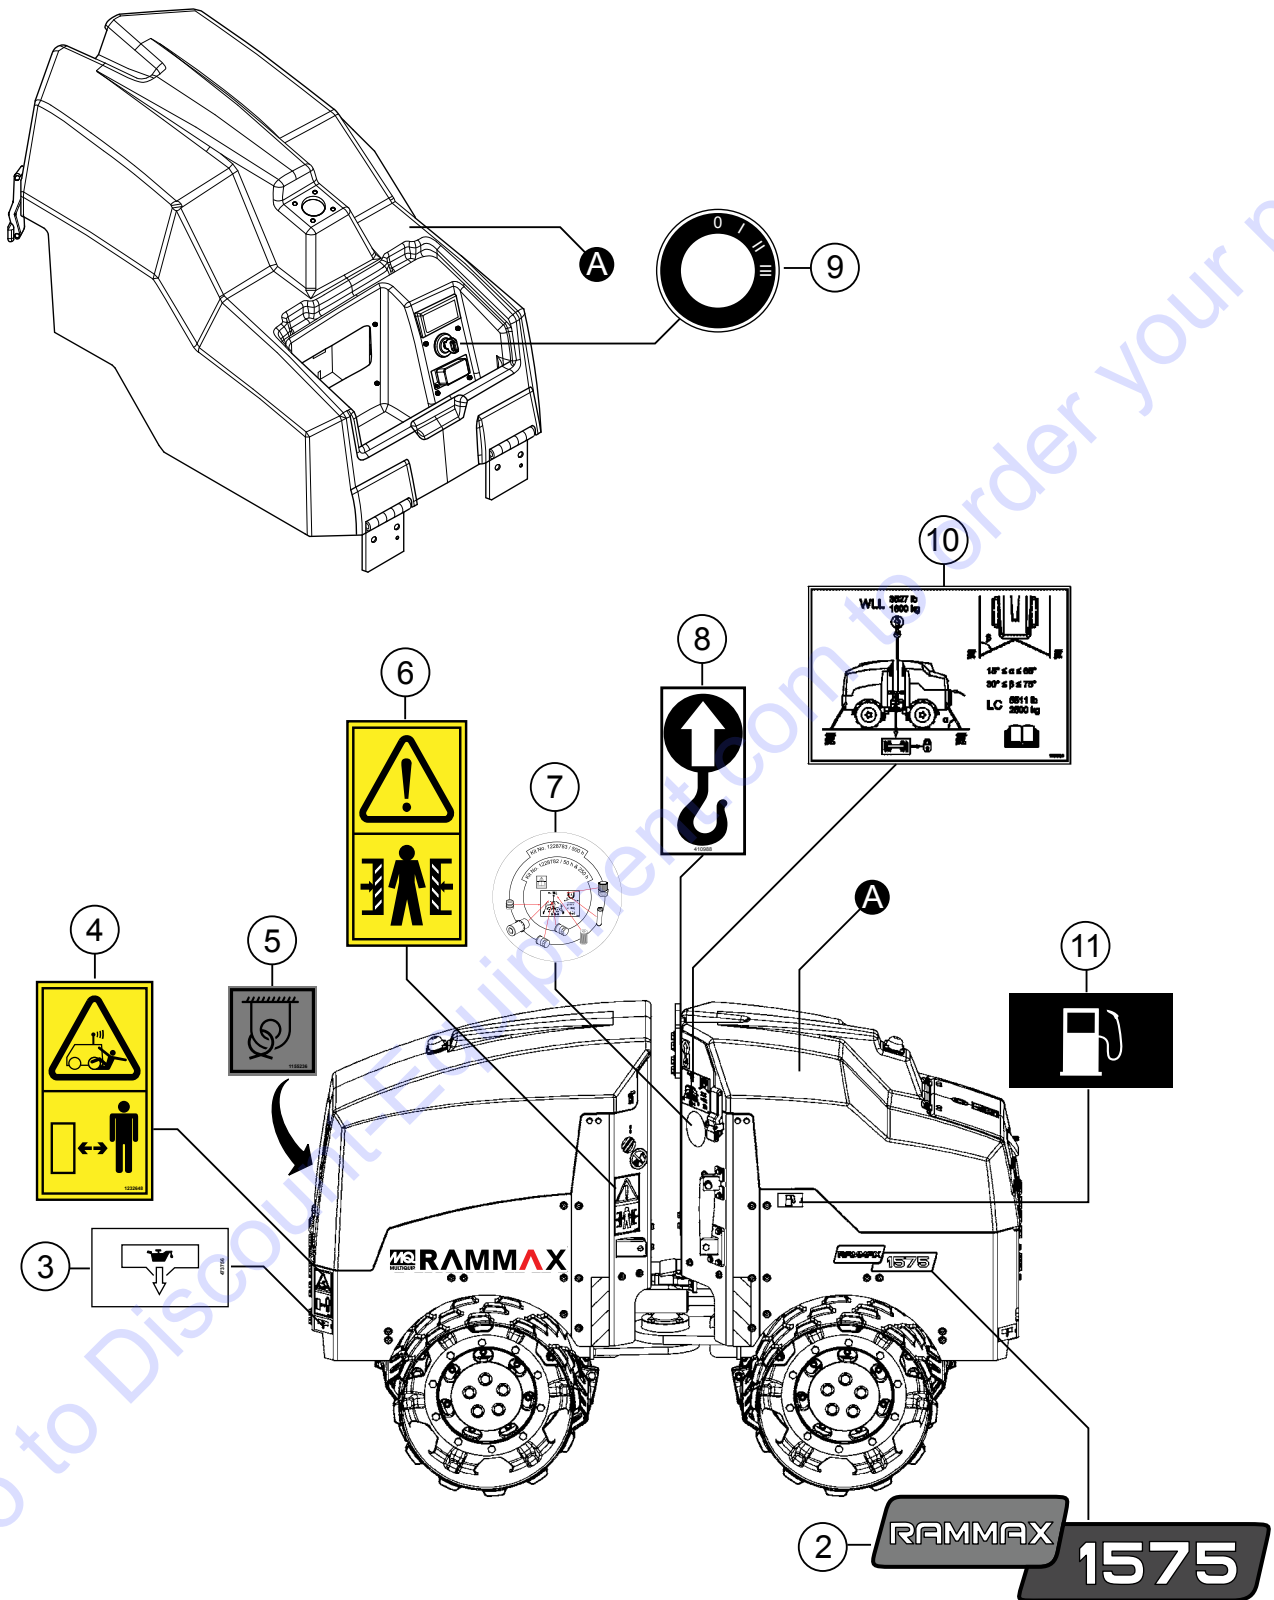

NAMEPLATE AND DECALS (CONT'D.)

NAMEPLATE AND DECALS (CONT'D.)

<u>NO.</u>	<u>PART NO.</u>	<u>PART NAME</u>	<u>QTY.</u>	<u>REMARKS</u>
2	1231056	DECAL, RAMMAX 1575	1	
3	1-473756	DECAL, OIL DRAIN	1	
4	1232648	DECAL, WARNING	3	
5	1155236	DECAL, TIE DOWN HOOK	1	
6	1191374	DECAL, WARNING CRUSH HAZARD	1	
7	124441	DECAL, FILTER KITS	1	
8	1-410988	DECAL, LIFTING HOOK	1	
9	1232992	DECAL, STARTING POSITION RING	1	
10	1233029	DECAL, ARTICULATION INFORMATION	1	
11	1-478679	DECAL, DIESEL FUEL	1	

Go to Discount-Equipment.com to order your parts