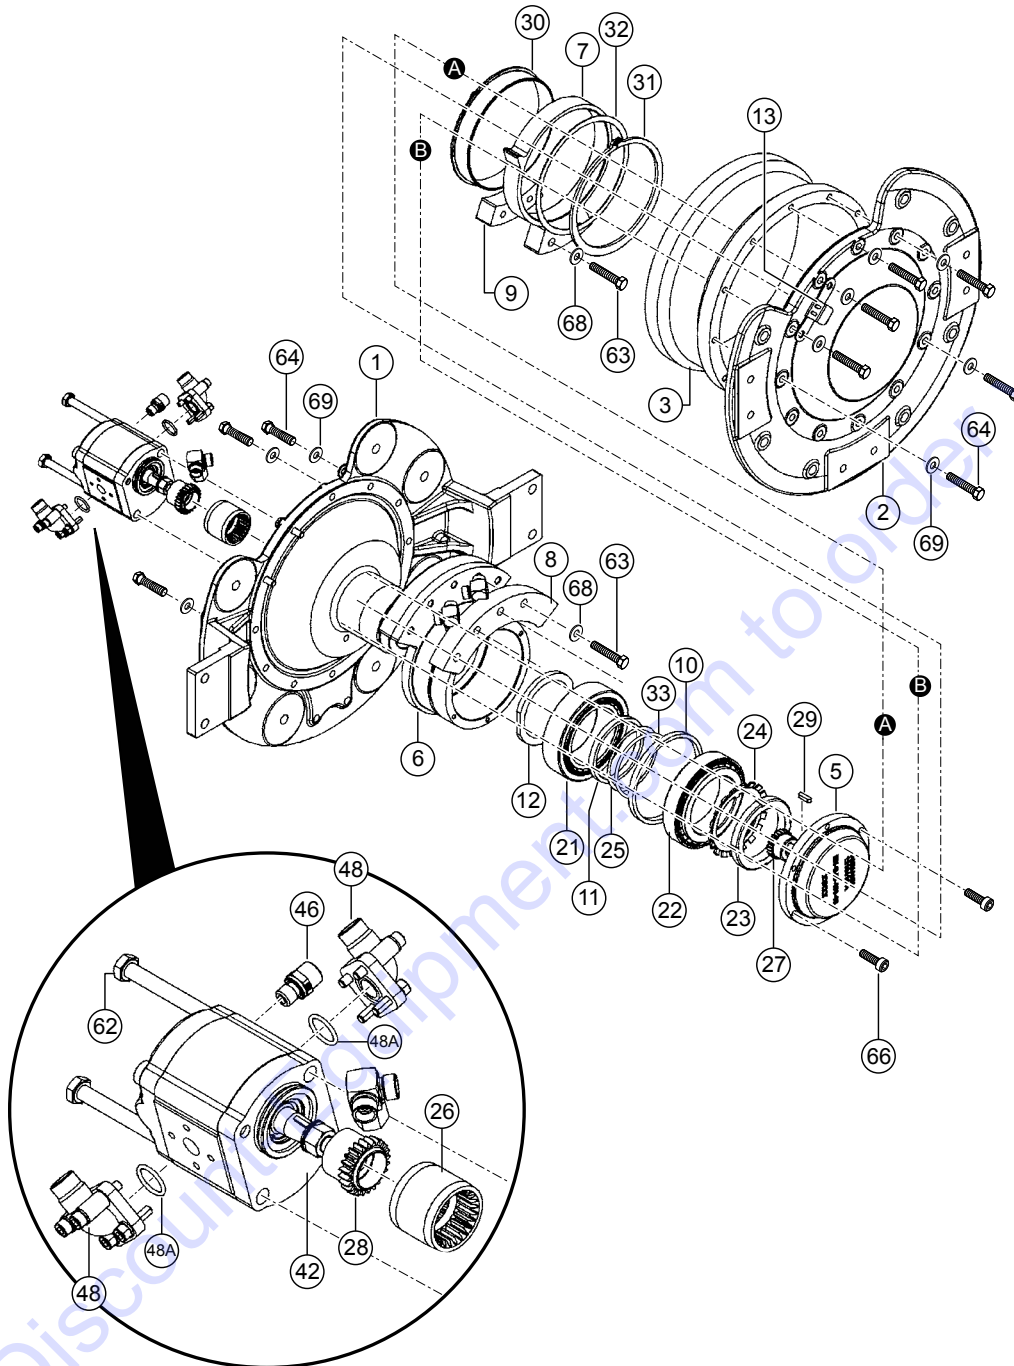

Go to Discount-Equipment.com to order your parts

VIBRATION ASSY.

VIBRATION ASSY.

<u>NO.</u>	<u>PART NO.</u>	<u>PART NAME</u>	<u>QTY.</u>	<u>REMARKS</u>
1	1216577	SUPPORT	1	
2	1216661	COVER	1	
3	1217651	SPACER PIPE	1	
5	1216419	BEARING COVER	1	
6	1216436	UNBALANCED MASS	1	
7	1217372	TRANSFER WEIGHT	1	
8	1217528	UNBALANCED MASS	1	
9	1217555	UNBALANCED MASS	1	
10	1217187	SPACER RING	1	
11	1217200	SPACER RING	1	
12	1217186	SPACER RING	1	
13	1251017	HOLDING PLATE	1	
21	1216944	TAPERED ROLLER BEARING	1	
22	1216948	TAPERED ROLLER BEARING	1	
23	J920193	GROOVE NUT	1	
24	1217014	SECURING PLATE	1	
25	1218344	SPACER RING	5	
26	1273896	COUPLING SLEEVE	1	
27	1217091	HUB	1	
28	1217049	HUB	1	
29	1-903813	FEATHER KEY	1	
30	1217043	PLAIN BEARING BUSHING	1	
31	1-903549	CIRCLIP	1	
32	1239140	SPACER	1	
33	1260479	SPACER RING	1	
42	1216418	GEAR MOTOR	1	
46	1-942821	MALE STUD COUPLING BODY	1	
48	3-57644	ANGLE FLANGE	2	
48A	62039	O-RING.....	1.....	REPLACES P/N 3-62039
62	1236079	HEX. HEAD SCREW	2	
63	H0105624	HEX. HEAD SCREW	7	
64	H77284445	HEX. HEAD SCREW	24	
66	J902634	SOCKET HEAD CAP SCREW	6	
68	1902386	STRAIN WASHER	7	
69	1908693	STRAIN WASHER	24	