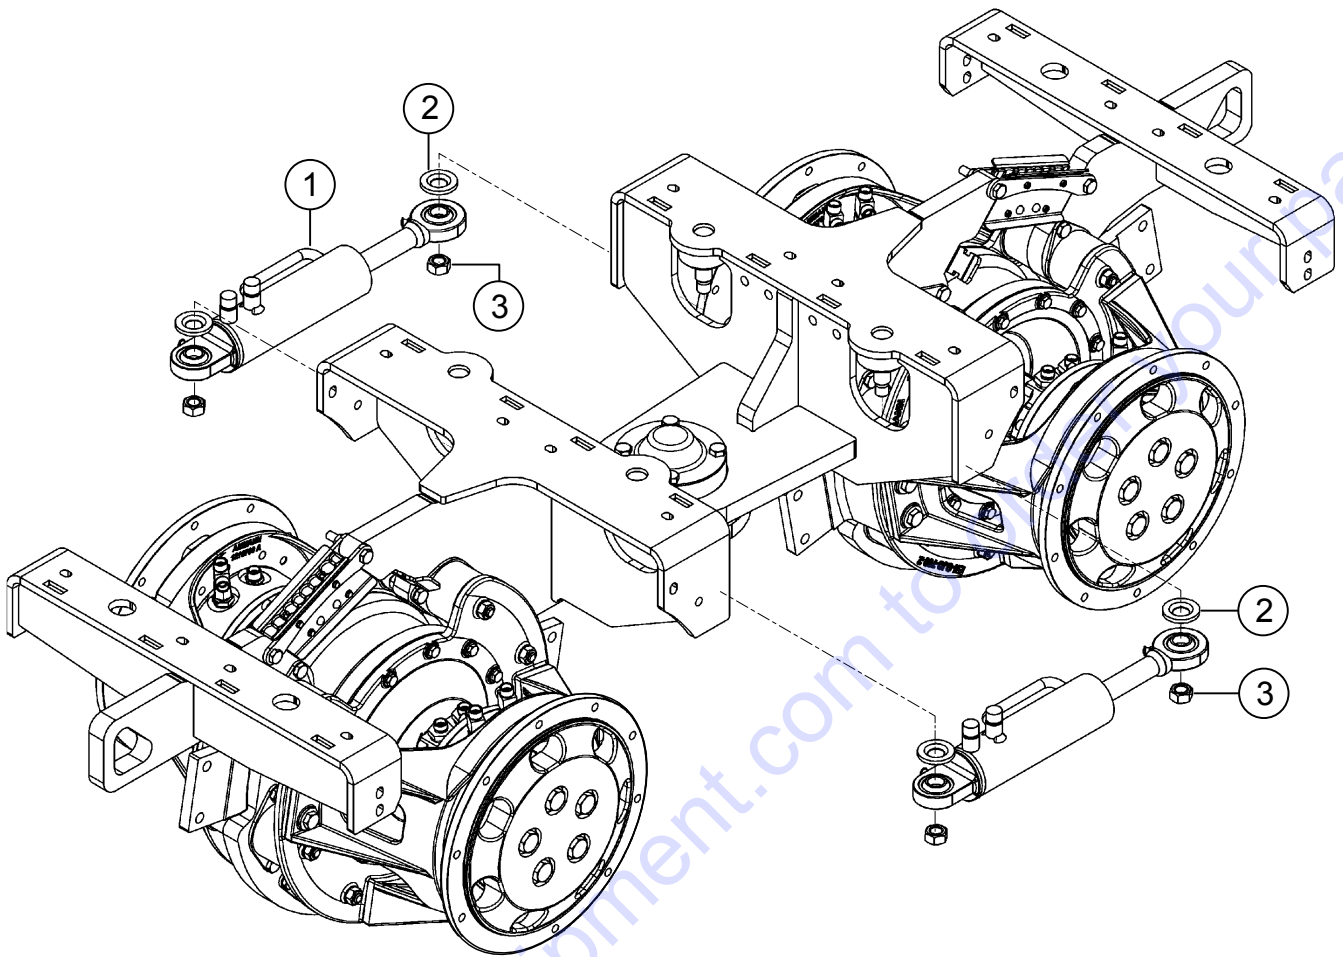

STEERING CYLINDER ASSY.

STEERING CYLINDER ASSY.

<u>NO.</u>	<u>PART NO.</u>	<u>PART NAME</u>	<u>QTY.</u>	<u>REMARKS</u>
1	1216415	STEERING CYLINDER	2	
2	1218875	SPACER	4	
3	J902128	HEX. NUT	4	

Go to Discount-Equipment.com to order your parts