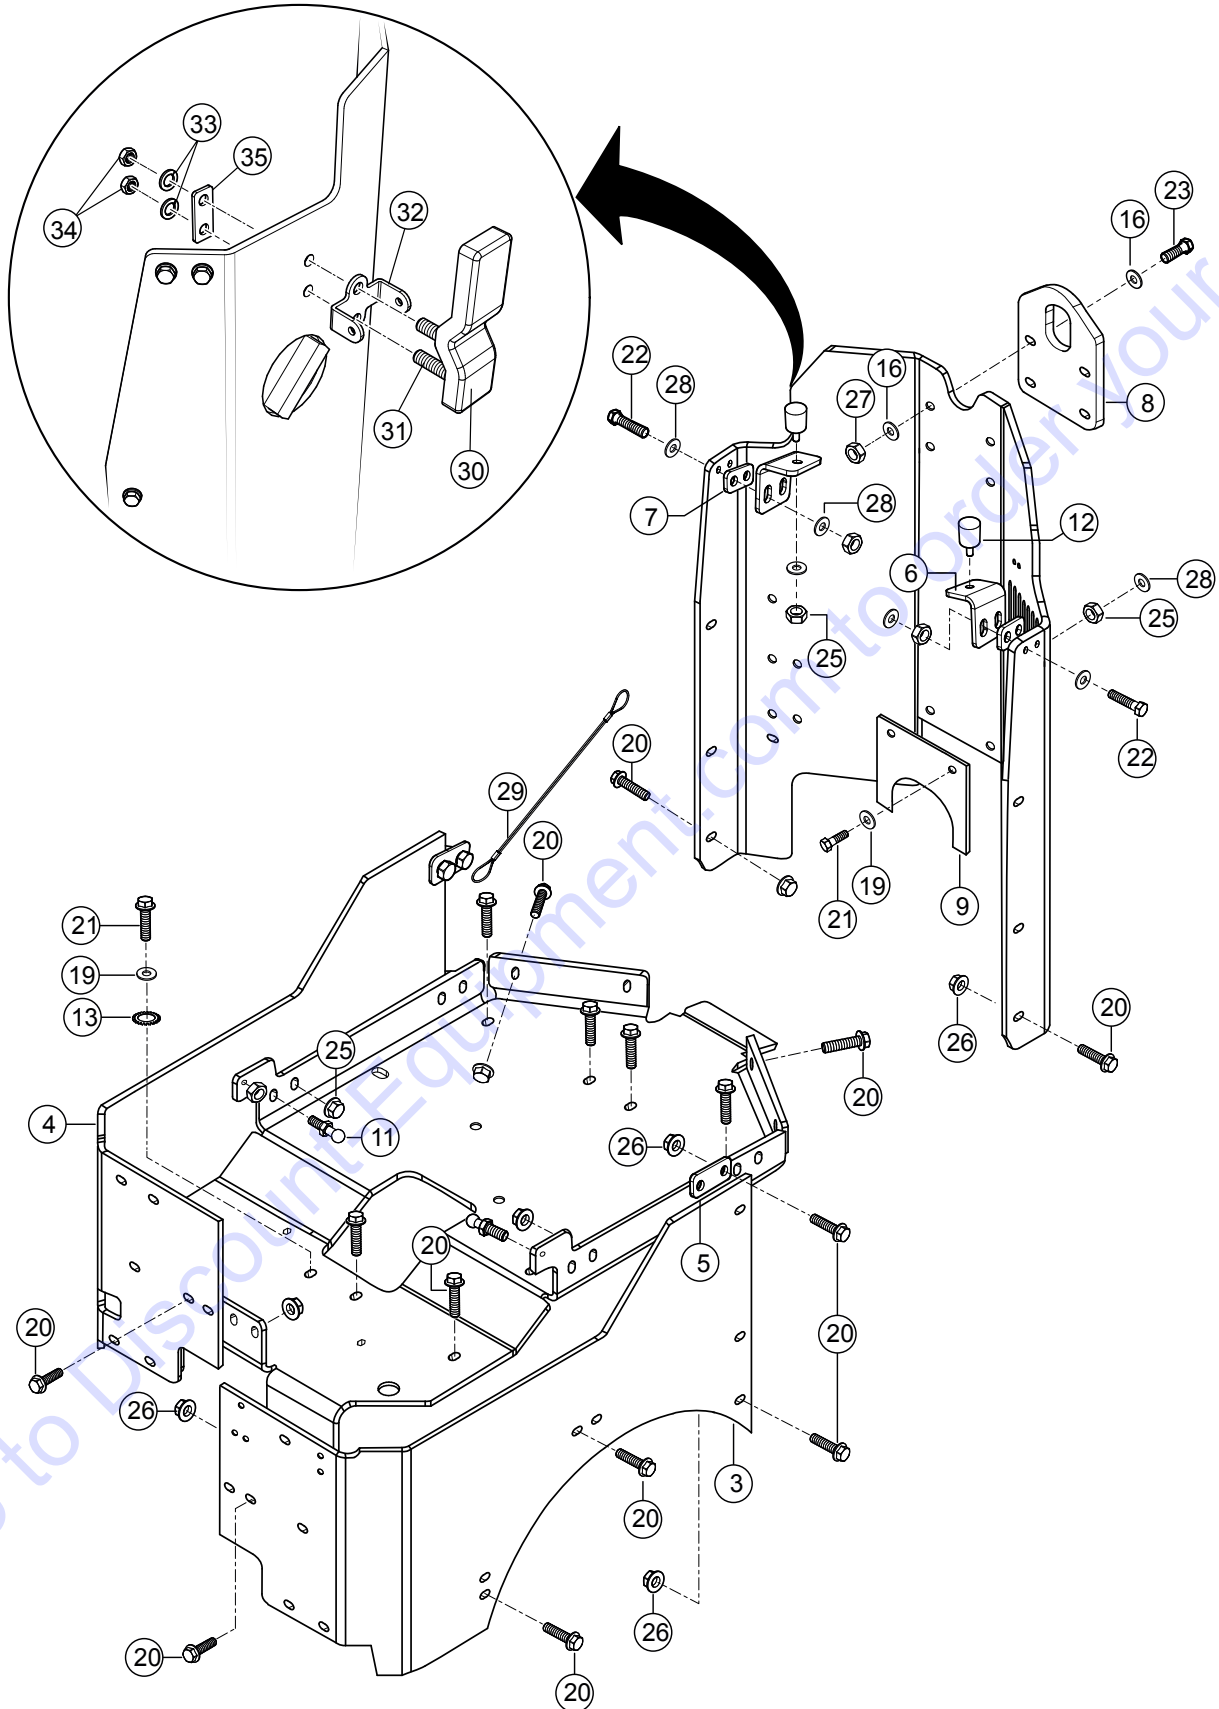

CHASSIS REAR ASSY.

CHASSIS REAR ASSY.

<u>NO.</u>	<u>PART NO.</u>	<u>PART NAME</u>	<u>QTY.</u>	<u>REMARKS</u>
3	1225802	SIDE PLATE	1	
4	1225803	SIDE PLATE	1	
5	1225768	HOLDING PLATE	2	
6	1225739	SUPPORT PLATE	2	
7	1225764	SPACER PLATE	2	
8	1226252	1-POINT SUSPENSION	1	
9	1225741	COVER	1	
11	1-952972	BALL PIVOT	2	
12	1068503	BUMPER	2	
13	1-944415	SERRATED LOCK WASHER	1	
16	1-902387	STRAIN WASHER	8	
19	4-3172600084	WASHER	3	
20	1283851	SCREW	36	
21	4-3002508025	HEX. HEAD SCREW	3	
22	H0062345	HEX. HEAD SCREW	4	
23	1185009	HEX. HEAD SCREW	4	
25	J902124	HEX. NUT	10	
26	1283693	HEX. NUT	36	
27	1185070	HEX. NUT	4	
28	J902263	WASHER	12	
29	1242717	STAY ROPE	1	
30	1-494880	BENT-LEVER CLOSURE	4	
31	1-902630	SOCKET HEAD CAP SCREW	8	
32	1180778	STRIKING PLATE	4	
33	J902261	WASHER	8	
34	J902122	HEX. NUT	8	
35	1274064	PLATE, RECTANGULAR	4