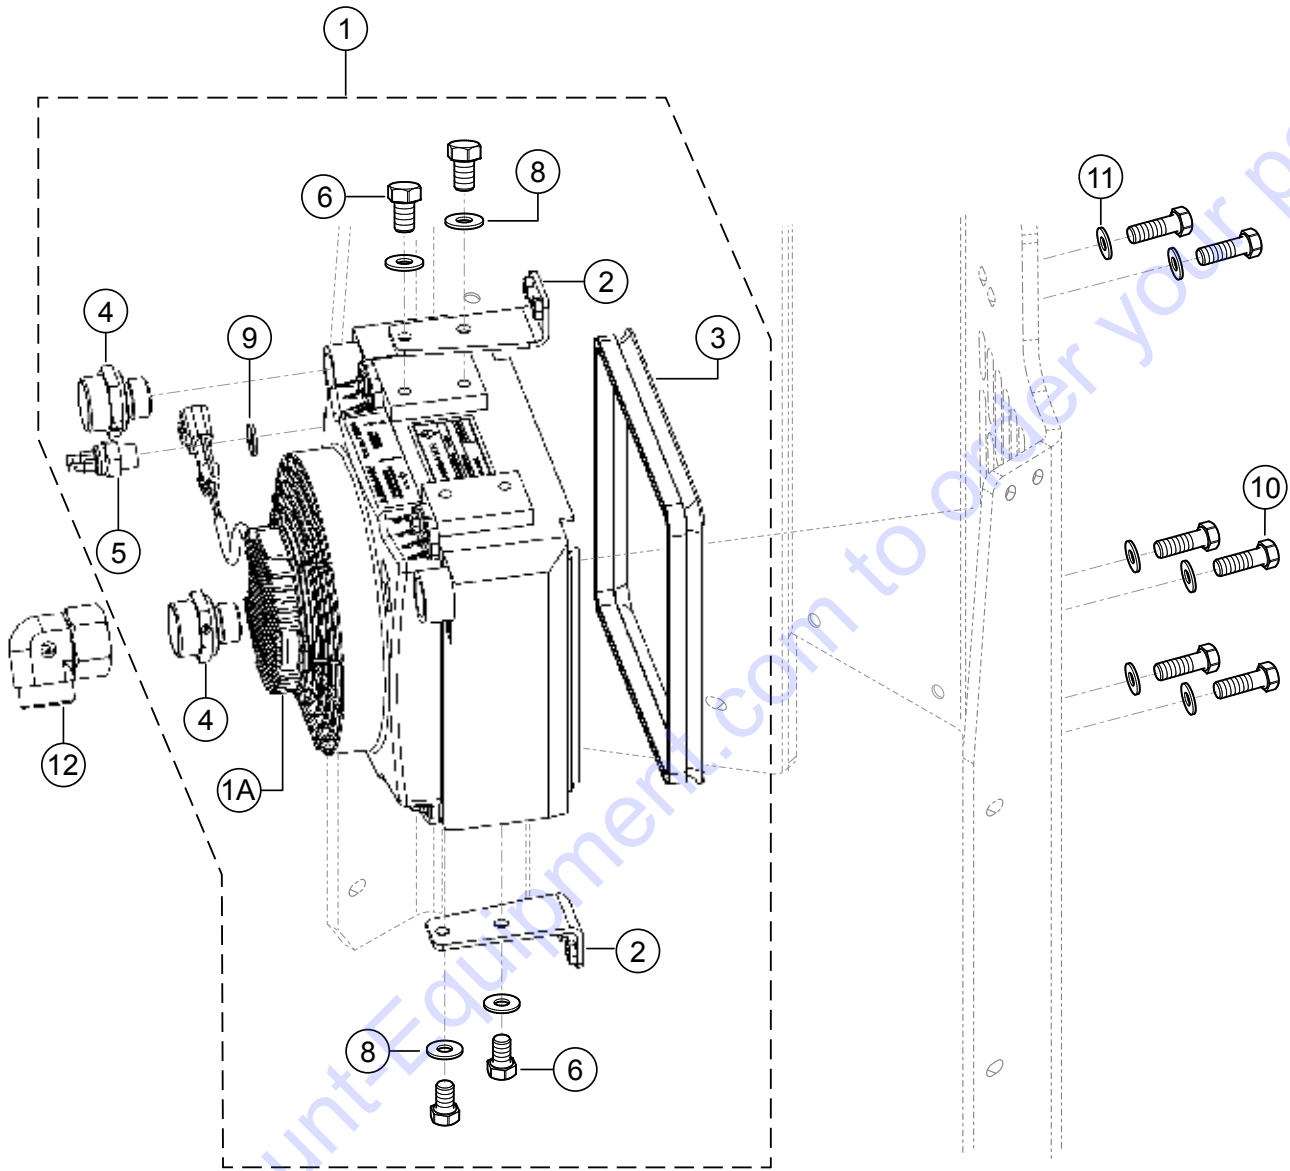

OIL COOLER ASSY.