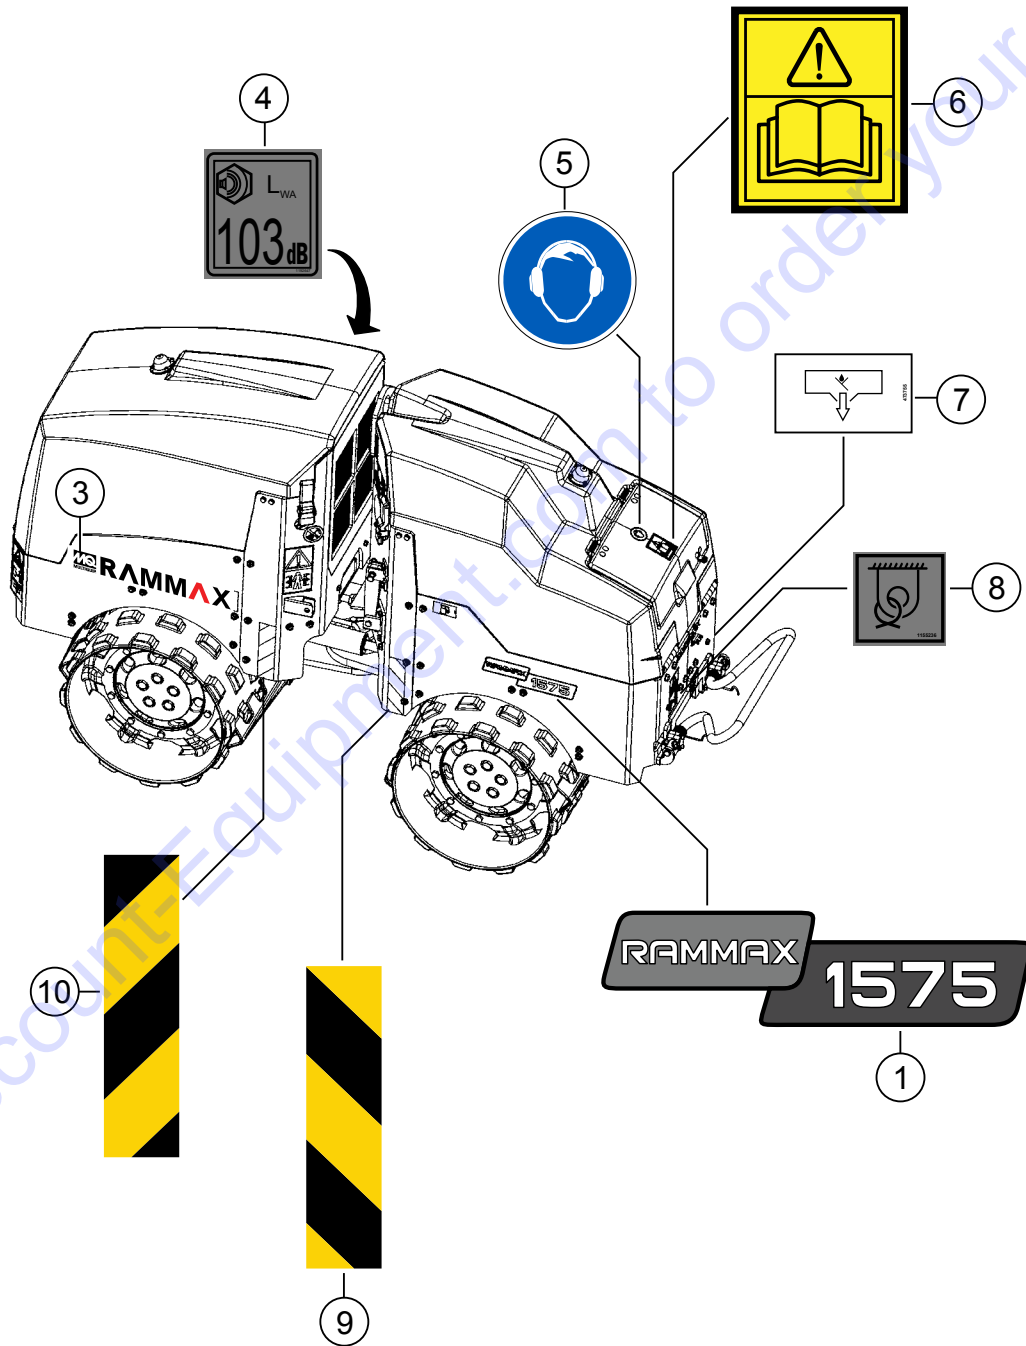

NAMEPLATE AND DECALS

NAMEPLATE AND DECALS

<u>NO.</u>	<u>PART NO.</u>	<u>PART NAME</u>	<u>QTY.</u>	<u>REMARKS</u>
1	1231055	DECAL, RAMMAX 1575	1	
3	3-39115	DECAL, MQ RAMMAX	1	
4	1192647	DECAL, NOISE LEVEL	1	
5	1-413020	DECAL, WEAR NOISE PROTECTION	1	
6	1118436	DECAL, READ MANUALS	1	
7	1-473755	DECAL, HYDRAULIC OIL DRAIN	1	
8	1155236	DECAL, TIE DOWN HOOK	1	
9	1176594	DECAL, WARNING REFLECTOR	2	
10	1176595	DECAL, WARNING REFLECTOR	2	

Go to Discount-Equipment.com to order your parts