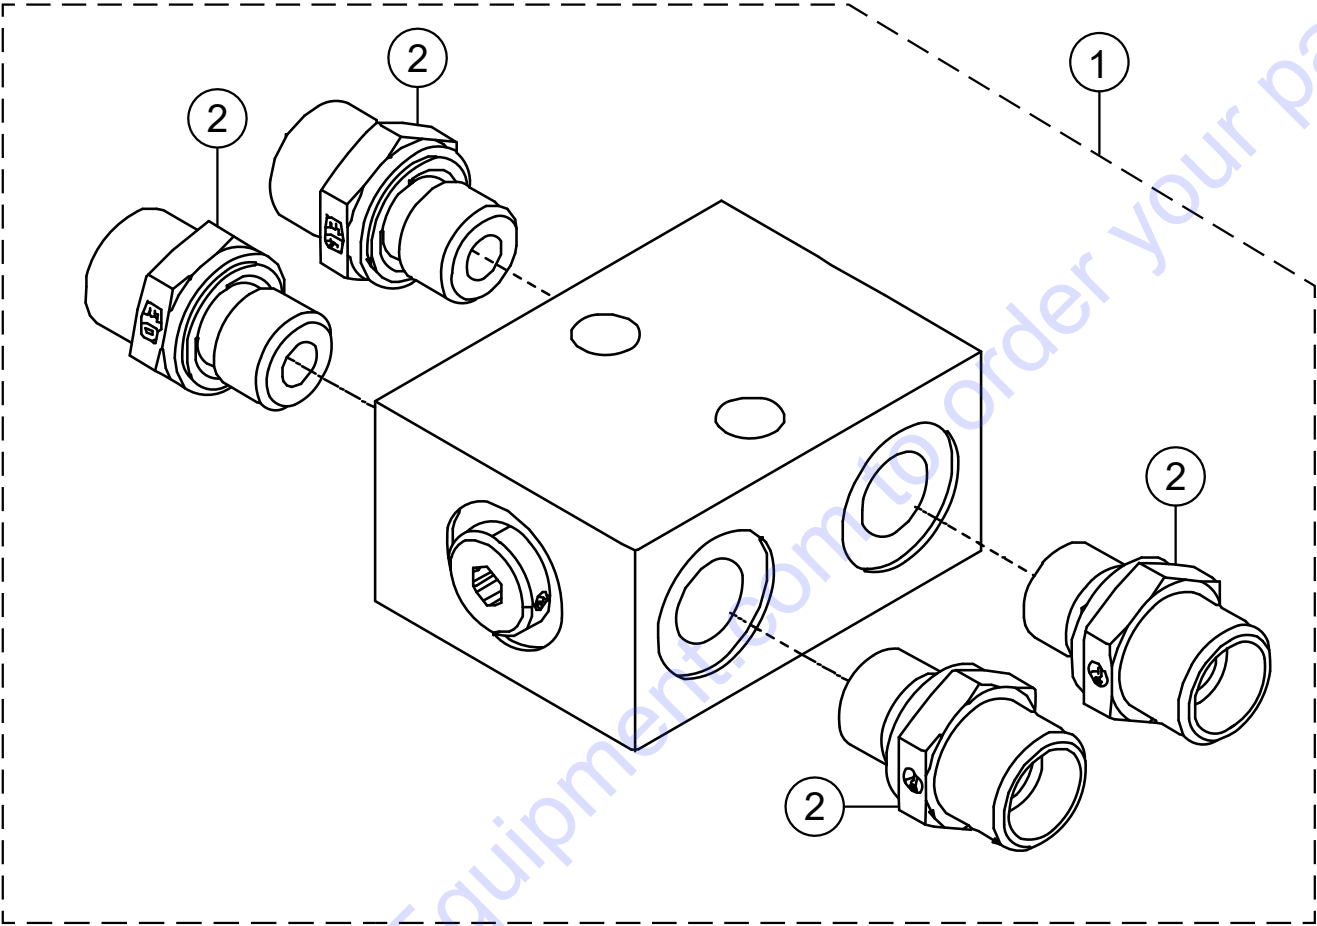

HYDRAULIC BLOCK ASSY.