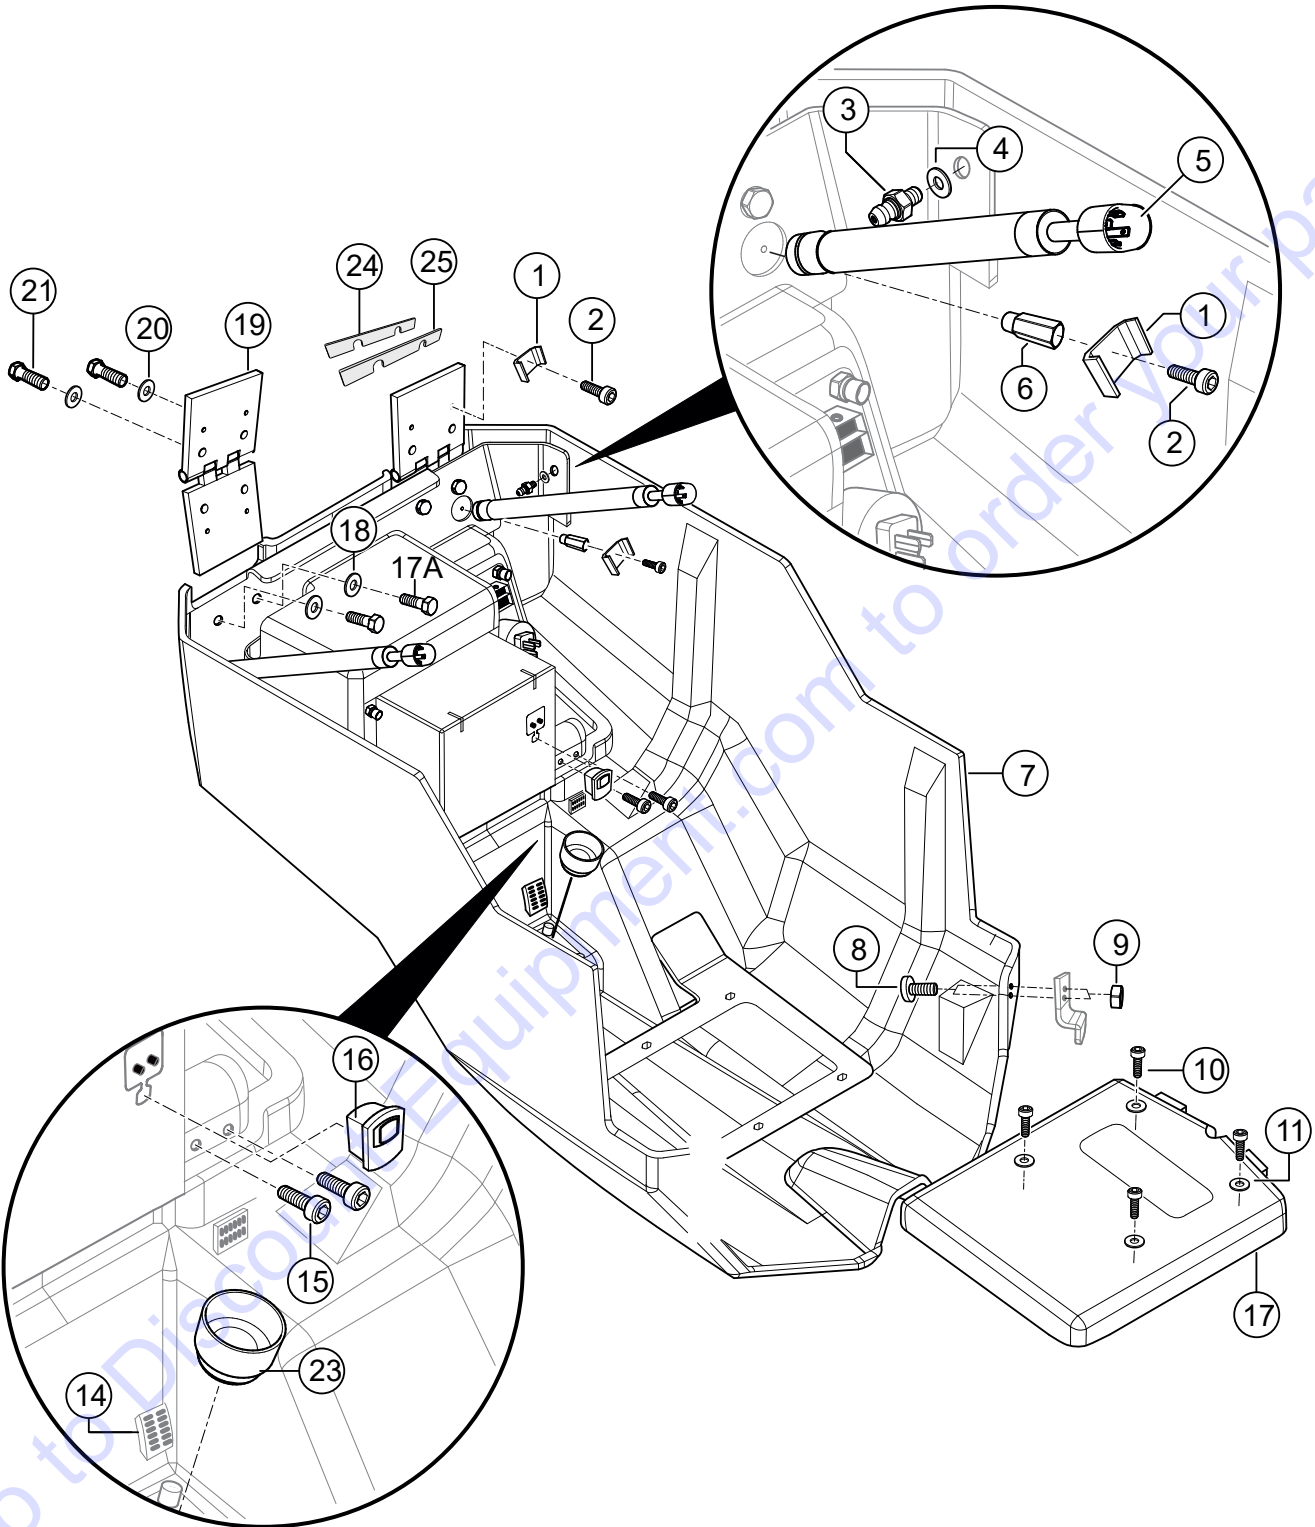

COVER HOOD BOTTOM ASSY.

COVER HOOD BOTTOM ASSY.

<u>NO.</u>	<u>PART NO.</u>	<u>PART NAME</u>	<u>QTY.</u>	<u>REMARKS</u>
1	1201138	CABLE TIE ANCHOR	2	
2	1226478	SOCKET HEAD CAP SCREW	2	
3	1-952972	BALL PIVOT	2	
4	J902263	WASHER	2	
5	1205428	GAS PRESSURE SPRING	2	
6	1-950215	SPACER	1	
7	1249287	COVER HOOD.....	1	S/N 5570552 AND BELOW
7	4-11038807	COVER HOOD.....	1	S/N 5570553 - 5571999
7	4-26443	COVER HOOD.....	1	S/N 5572000 - 5572979
8	1220542	OVAL HEAD SCREW	4	
9	J902122	HEX. NUT	8	
10	1-948204	SOCKET HEAD CAP SCREW	4	
11	J902284	WASHER	4	
14	J910527	ADHESIVE CLIP	6	
15	1-922616	SOCKET HEAD CAP SCREW	3	
16	1242334	STRAIN RELIEF	1	
17	1180399	DOCUMENT BOX	1	
17A	J901772	HEX HEAD SCREW	4	
18	J902264	WASHER	8	
19	1225563	HINGE	2	
20	J902264	WASHER	8	
21	H0040563	HEX HEAD SCREW	4	
23	1226285	SENSOR	1	
24	1274069	SUPPORT PLATE	2	
25	1274090	SUPPORT PLATE	2