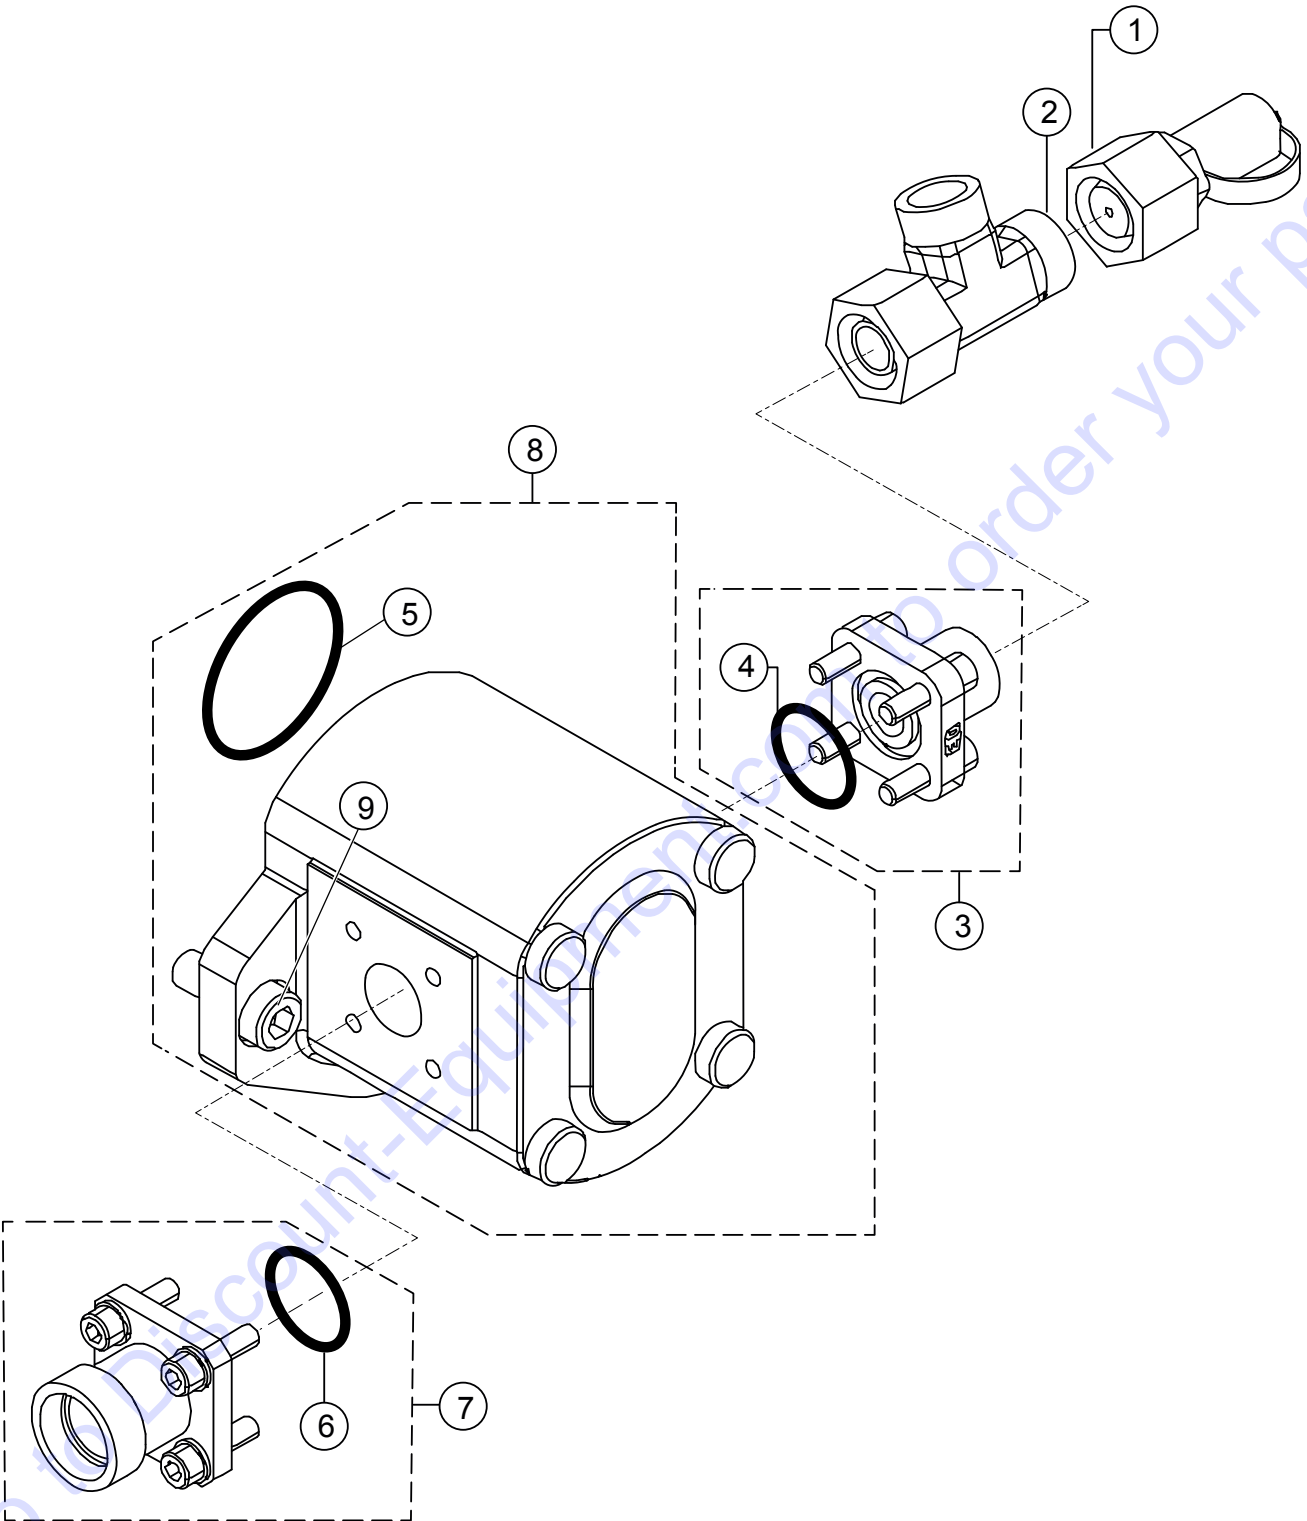

GEAR PUMP ASSY.

GEAR PUMP ASSY.

<u>NO.</u>	<u>PART NO.</u>	<u>PART NAME</u>	<u>QTY.</u>	<u>REMARKS</u>
1	1-921033	SCREW COUPLING	1	
2	1-901250	ADJUSTABLE MALE STUD RUN	1	
3	1-491354	STRAIGHT FLANGE CONNECTION	1.....	INCLUDES ITEMS W/#
4#	1-906670	O-RING	1	
5$	1194392	O-RING	1	
6%	1-906672	O-RING	1	
7	1-491577	STRAIGHT FLANGE CONNECTION	1.....	INCLUDES ITEMS W/%
8	1216440	GEAR PUMP	1.....	INCLUDES ITEMS W/$
9$	J902645	SOCKET HEAD CAP SCREW	2	

Go to Discount-Equipment.com to order your parts