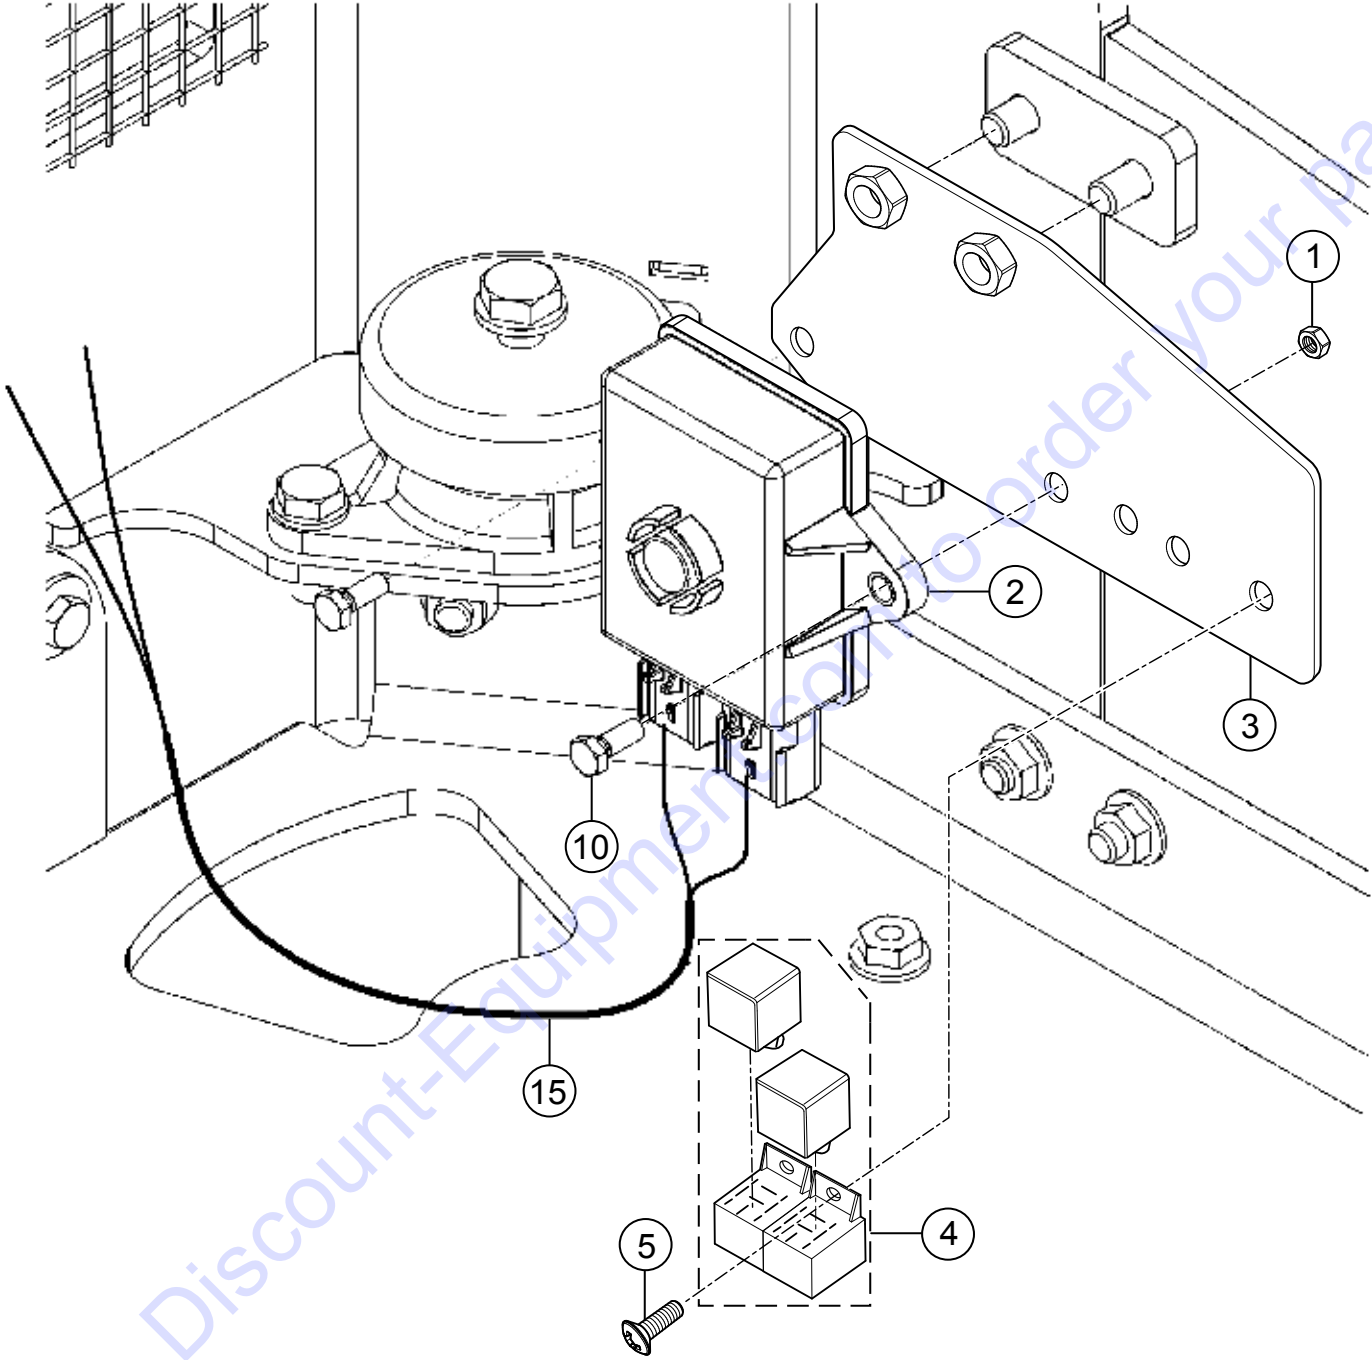

HEIGHT CONTROL ASSY.

HEIGHT CONTROL ASSY.

<u>NO.</u>	<u>PART NO.</u>	<u>PART NAME</u>	<u>QTY.</u>	<u>REMARKS</u>
1	1-952812	HEX PRESS NUT	2	
2	1260881	SENSOR	1	
3	1260985	HOLDING PLATE	1	
4	1227066	RELAY	2	
5	4-3738005010	OVAL HEAD SCREW	2	
10	J901756	HEX HEAD SCREW	2	
15	1238635	CABLE HARNESS	1	

Go to Discount-Equipment.com to order your parts