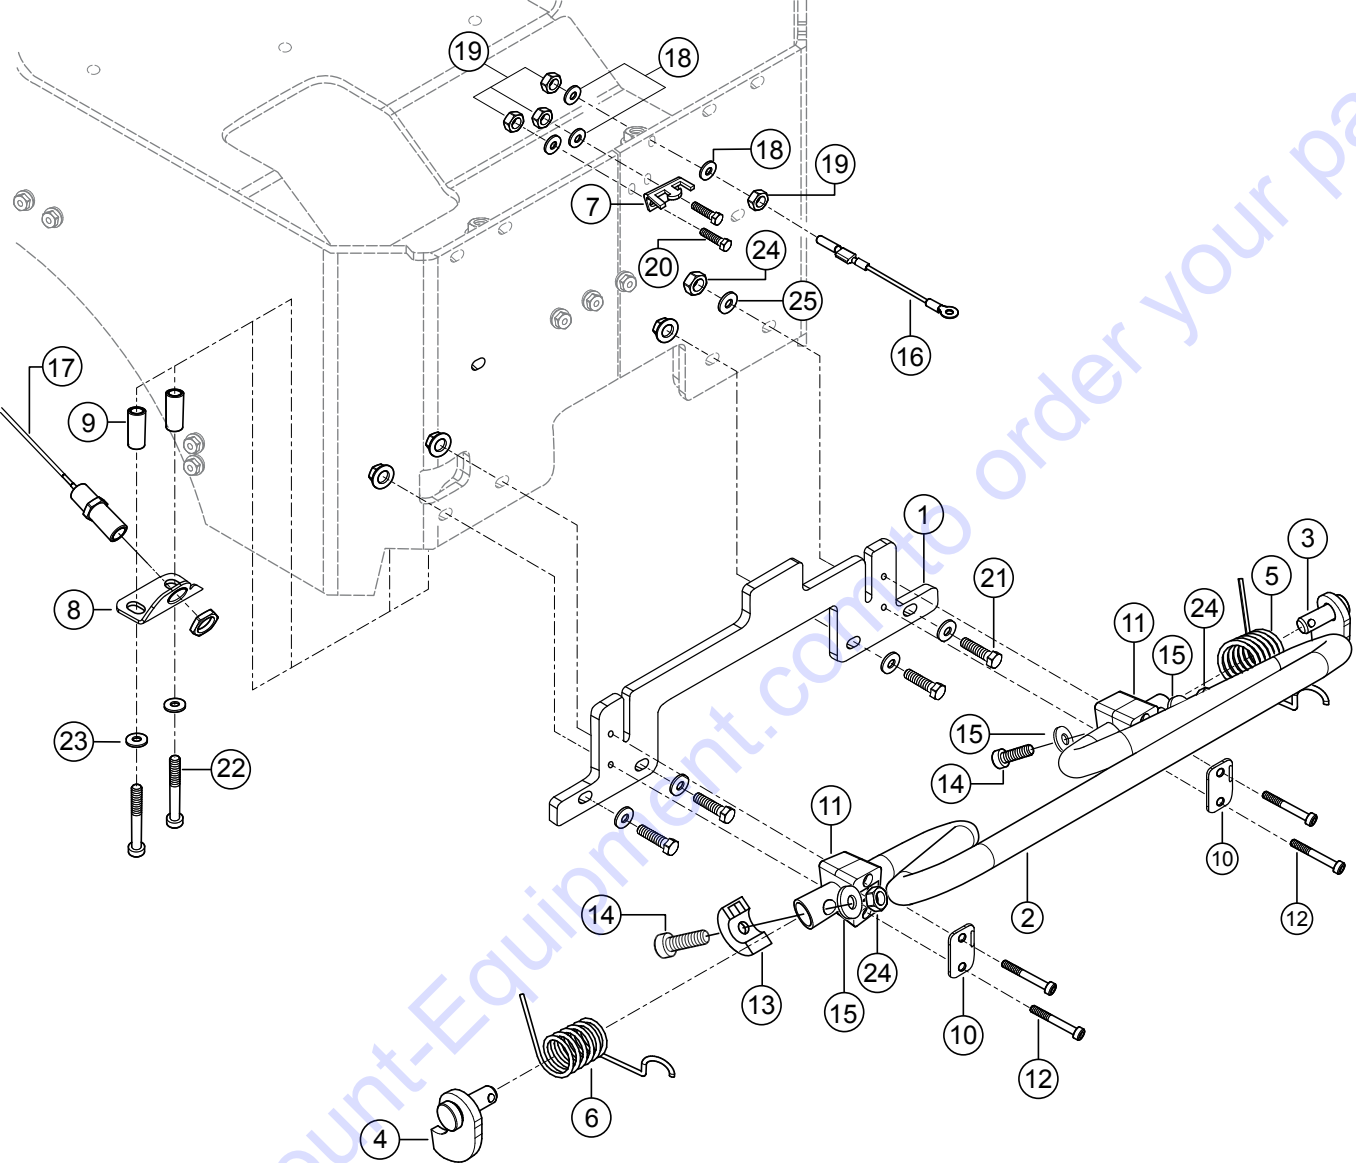

SHUTDOWN BAR ASSY. (OPTION)

SHUTDOWN BAR ASSY. (OPTION)

<u>NO.</u>	<u>PART NO.</u>	<u>PART NAME</u>	<u>QTY.</u>	<u>REMARKS</u>
1	1241600	HOLDING PLATE	1	
2	1218322	PIPE	1	
3	1241607	LIMIT STOP	1	
4	1241605	LIMIT STOP	1	
5	1218324	COMPRESSION SPRING	1	
6	1218323	COMPRESSION SPRING	1	
7	1225894	FIXTURE	1	
8	1218340	HOLDING PLATE	1	
9	1225895	ROD W/DRILLED HOLE	2	
10	1189692	COVER PLATE	2	
11	1255137	CLAMP BODY	2	
12	1-902684	SOCKET HEAD CAP SCREW	4	
13	3-52075	SWITCHING CAM	1	
14	J902701	SOCKET HEAD CAP SCREW	2	
15	J941593	WASHER	3	
16	3-18873	STAY ROPE	1	
17	3-52074	SAFETY SWITCH	1	
18	J902262	WASHER	4	
19	J902123	HEX. NUT	4	
20	4-3114306020	HEX. HEAD SCREW	2	
21	H0105624	HEX. HEAD SCREW	4	
22	1183223	HEX. HEAD SCREW	2	
23	1-908693	STRAIN WASHER	2	
24	J902125	HEX. NUT	6	
25	J902264	WASHER	8