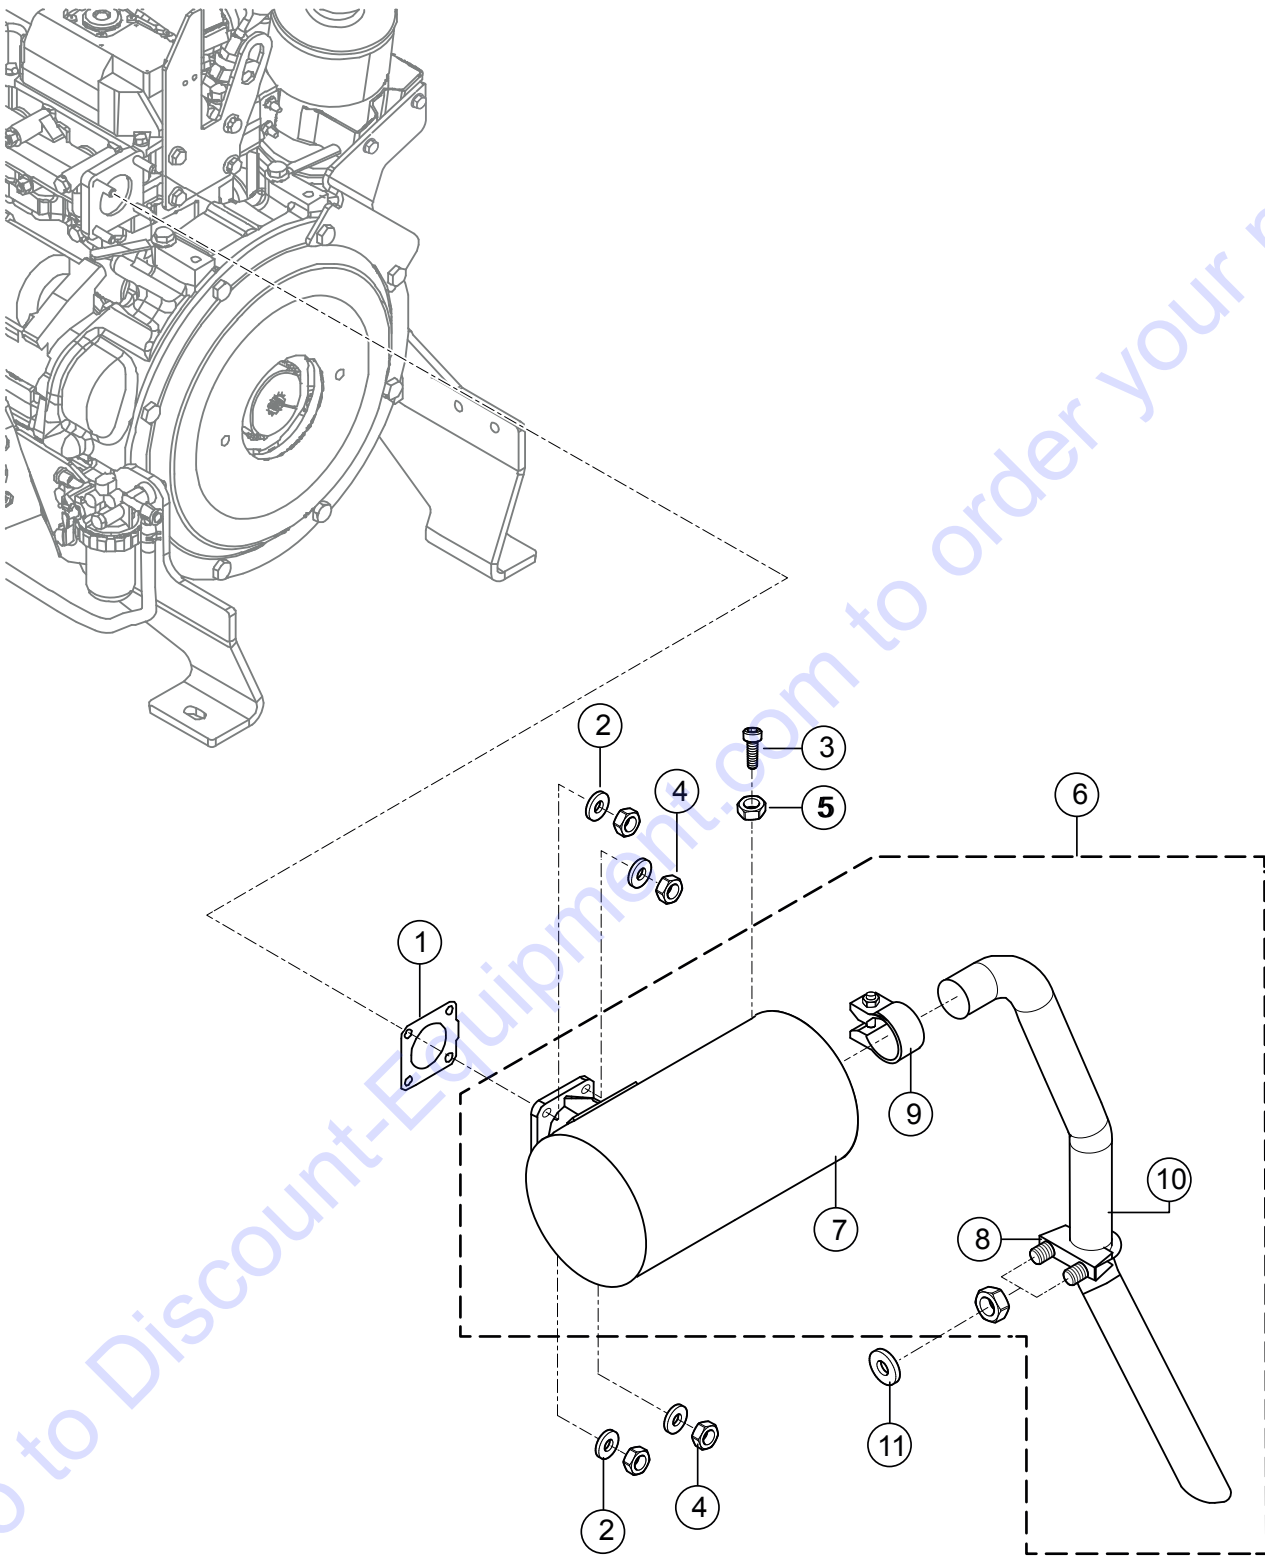

ENGINE MUFFLER ASSY.

ENGINE MUFFLER ASSY.

<u>NO.</u>	<u>PART NO.</u>	<u>PART NAME</u>	<u>QTY.</u>	<u>REMARKS</u>
1	76-12145013201	EXHAUST GASKET.....	1.....	REPLACES P/N 1-953040
2	1-908693	STRAIN WASHER	4	
3	J902644	SOCKET HEAD CAP SCREW	1	
4	J902124	HEX. NUT	10	
5	1-952157	LOCK WASHER	18	
6	1226617	SOUND ABSORBER.....	1.....	INCLUDES ITEMS W/#
7#	1076641	SILENCER	1	
8#	1-923200	PIPE CLIP	1	
9#	1076629	PIPE CLIP	1	
10#	1226616	EXHAUST PIPE	1	
11	J902263	WASHER	5	

Go to Discount-Equipment.com to order your parts