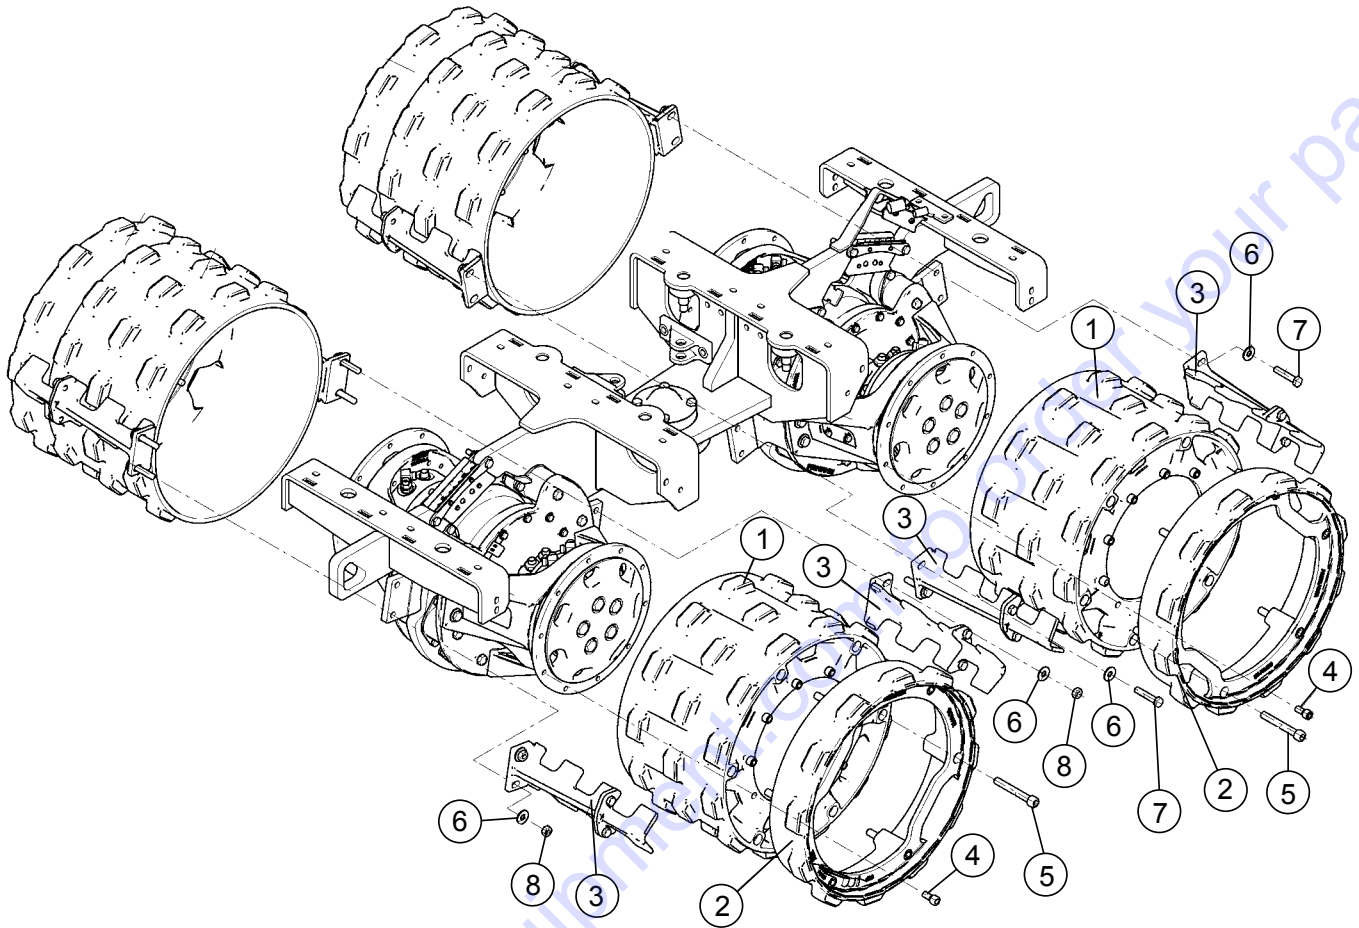

DRUM 24"/33" EXTENSION ASSY.

DRUM 24"/33" EXTENSION ASSY.

<u>NO.</u>	<u>PART NO.</u>	<u>PART NAME</u>	<u>QTY.</u>	<u>REMARKS</u>
1	1297958	DRUM JACKET	4	
2	1270135	DRUM WIDTH EXTENSION	4	
3	1253446	SCRAPER	8	
4	1-902651	CHEESE HEAD SCREW	40	
5	1270369	SOCKET HEAD CAP SCREW	24	
6	J902287	WASHER	16	
7	J901787	HEX HEAD SCREW	8	
8	J902126	HEX NUT	8	

Go to Discount-Equipment.com to order your parts