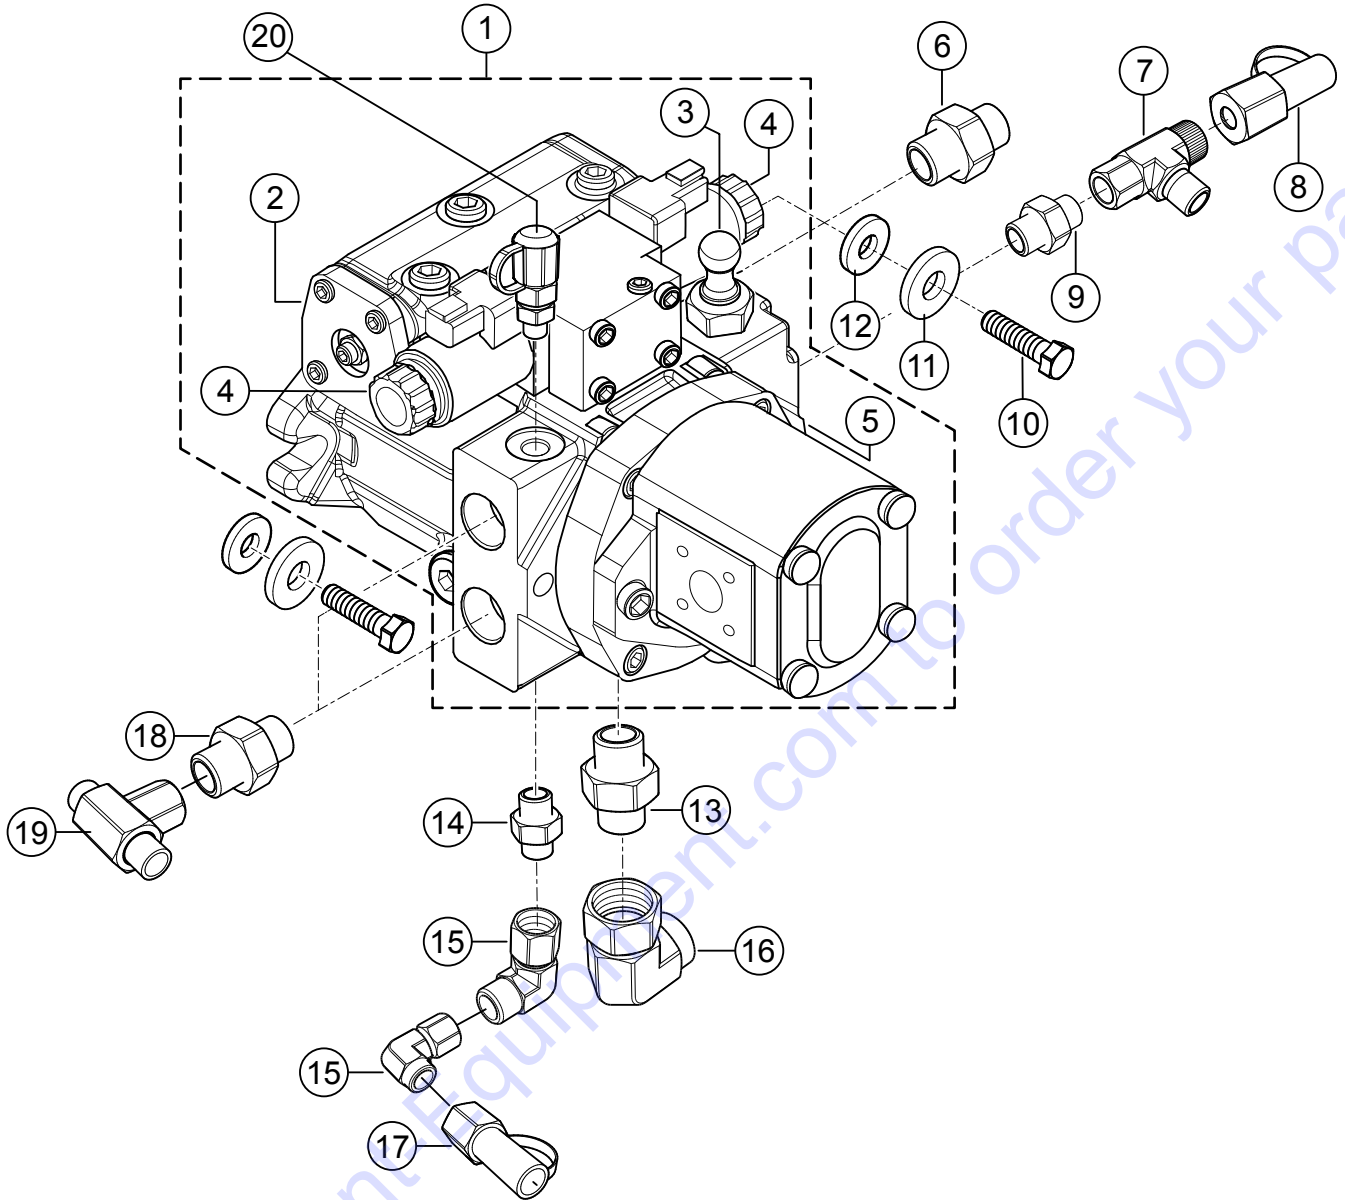

Go to Discount-Equipment.com to order your parts

VARIABLE DISPLACEMENT PUMP ASSY.

VARIABLE DISPLACEMENT PUMP ASSY.

<u>NO.</u>	<u>PART NO.</u>	<u>PART NAME</u>	<u>QTY.</u>	<u>REMARKS</u>
1	1194416	HYDRAULIC PUMP	1.....	INCLUDES ITEMS W/%
2%	1194359	SEALING KIT	1	
3%	1244274	PRESSURE RELIEF VALVE	2	
4%	1194414	MAGNETIC COIL	2	
5%	1244275	PRESSURE RELIEF VALVE	1	
6	1180953	MALE STUD COUPLING BODY	1	
7	1-901249	ADJUSTABLE MALE STUD RUN	1	
8	1205781	SCREW COUPLING	1	
9	1-942825	MALE STUD COUPLING BODY	1	
10	J901784	HEX. HEAD SCREW	2	
11	1-902387	STRAIN WASHER	2	
12	J907885	WASHER	2	
13	1-942504	MALE STUD COUPLING BODY	1	
14	1-942821	MALE STUD COUPLING BODY	1	
15	1-901209	ELBOW SOCKET	2	
16	4-5160660027	ELBOW SOCKET	1	
17	1-921283	SCREW COUPLING	1	
18	1242432	MALE STUD COUPLING BODY	2	
19	1-901236	T-SOCKET	1	
20	1-921031	SCREW COUPLING	1	