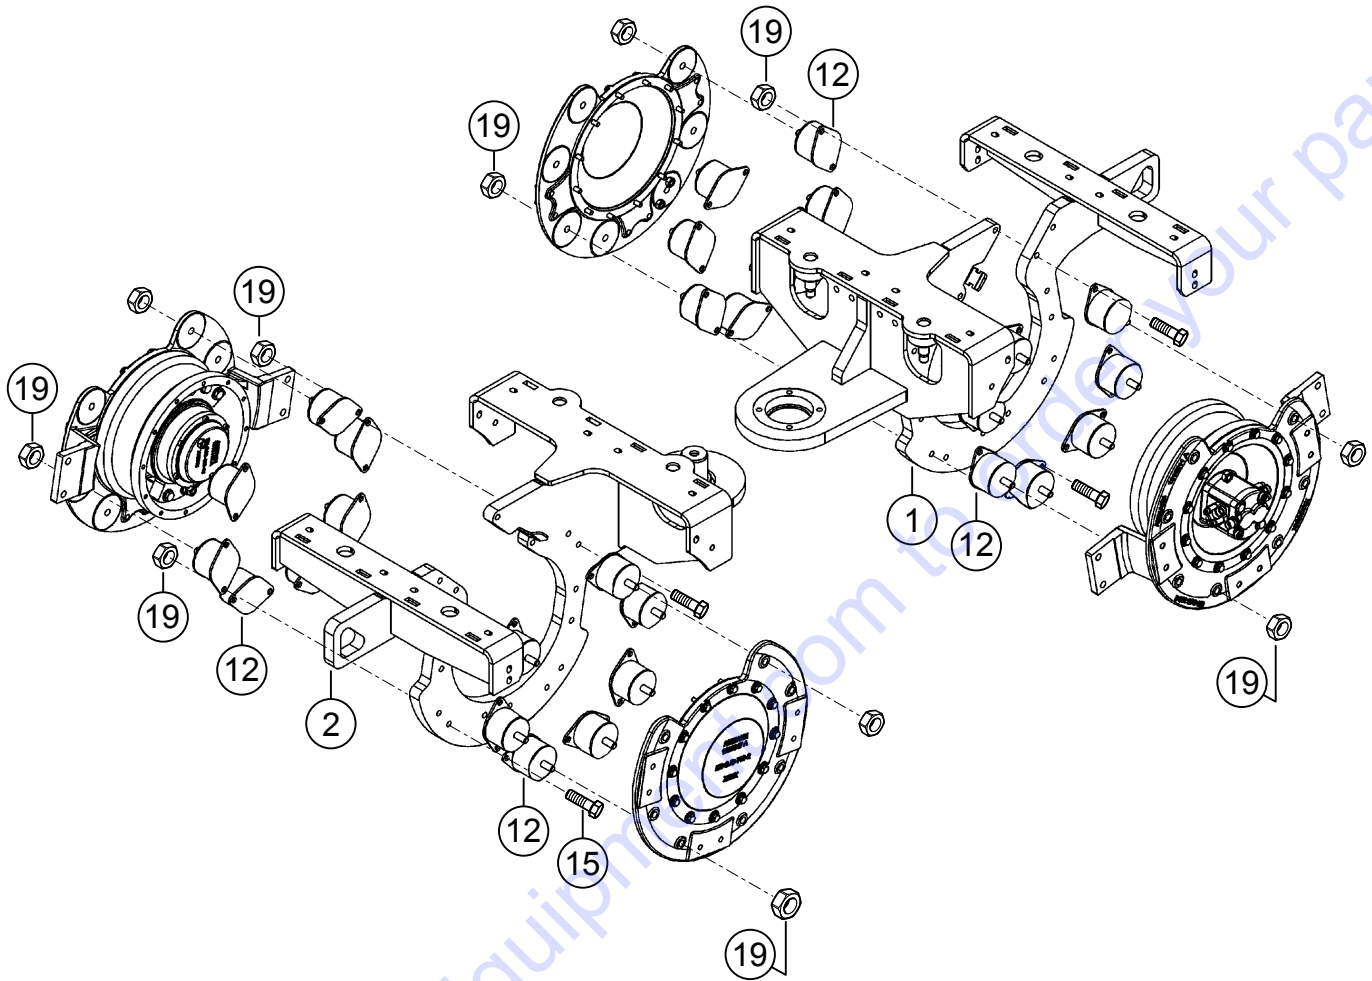

CENTER BEAM ASSY.

CENTER BEAM ASSY.

<u>NO.</u>	<u>PART NO.</u>	<u>PART NAME</u>	<u>QTY.</u>	<u>REMARKS</u>
1	1225762	CENTER BEAM	1	
2	1225774	CENTER BEAM, REAR	1	
12	1217092	RUBBER CUSHION	28	
15	H0105624	HEX HEAD SCREW	28	
19	J902125	HEX. NUT	60	

Go to Discount-Equipment.com to order your parts