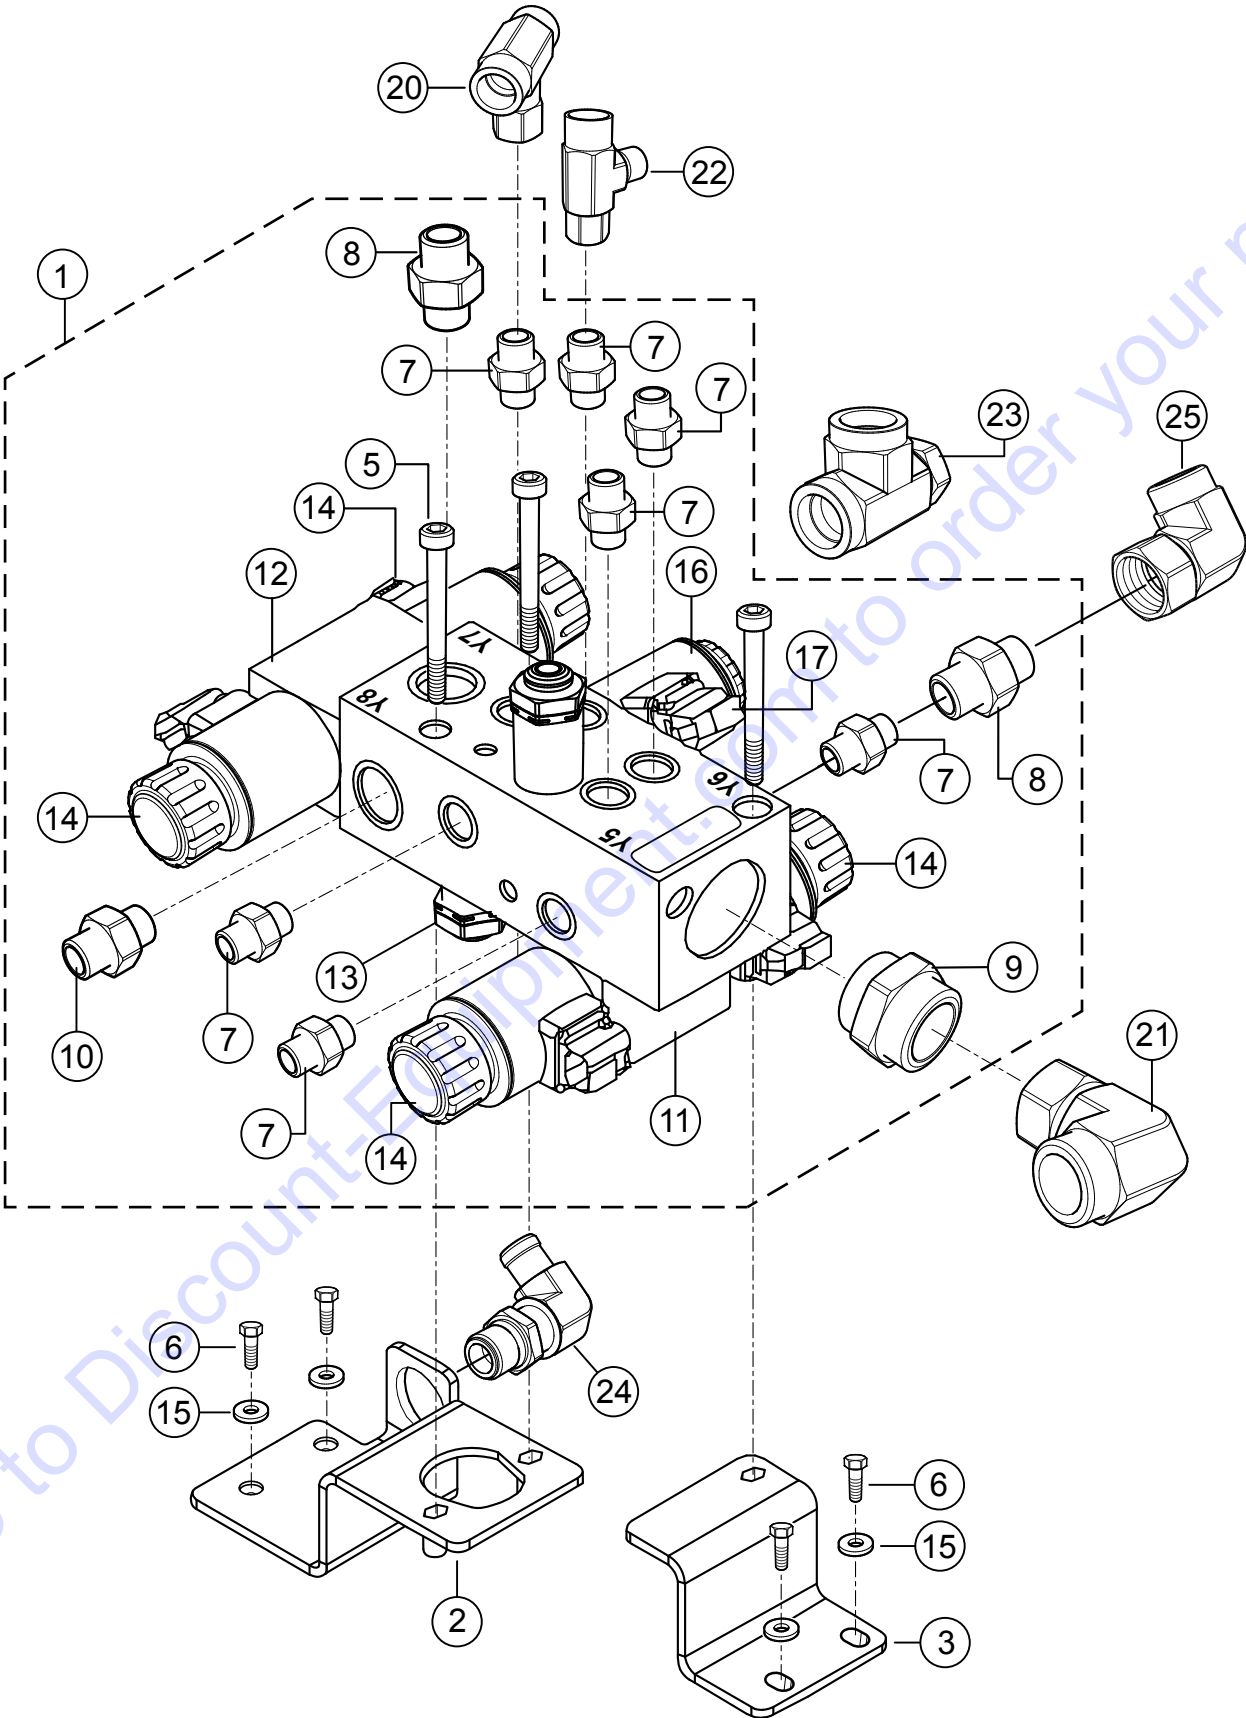

Go to Discount-Equipment.com to order your parts

VALVE BLOCK ASSY.

VALVE BLOCK ASSY.

<u>NO.</u>	<u>PART NO.</u>	<u>PART NAME</u>	<u>QTY.</u>	<u>REMARKS</u>
1	1219129	VALVE BLOCK.....	1.....	INCLUDES ITEMS W/%
2	1251637	MOUNTING PLATE	1	
3	1251638	MOUNTING PLATE	1	
5%	1-902686	SOCKET HEAD CAP SCREW	3	
6	4-3002508025	HEX. HEAD SCREW	4	
7%	H0030510	MALE STUD COUPLING BODY	7	
8%	1-942785	MALE STUD COUPLING BODY	2	
9%	1-942781	MALE STUD COUPLING BODY	1	
10%	1-942784	MALE STUD COUPLING BODY	1	
11%	1221373	VALVE	1	
12%	1221374	VALVE	1	
13%	1221375	VALVE	1	
14%	1221398	MAGNETIC COIL	4	
15	J902263	WASHER	4	
16%	1221378	VALVE	1	
17%	1221397	MAGNETIC COIL	1	
20	J901458	T-SOCKET	1	
21	1-901214	ELBOW SOCKET	1	
22	1-901436	ADJUSTABLE MALE STUD RUN	1	
23	1-922516	BANJO COUPLING	1	
24	1-901447	BULKHEAD ELBOW NIPPLE	1	
25	J901211	ELBOW SOCKET	1	