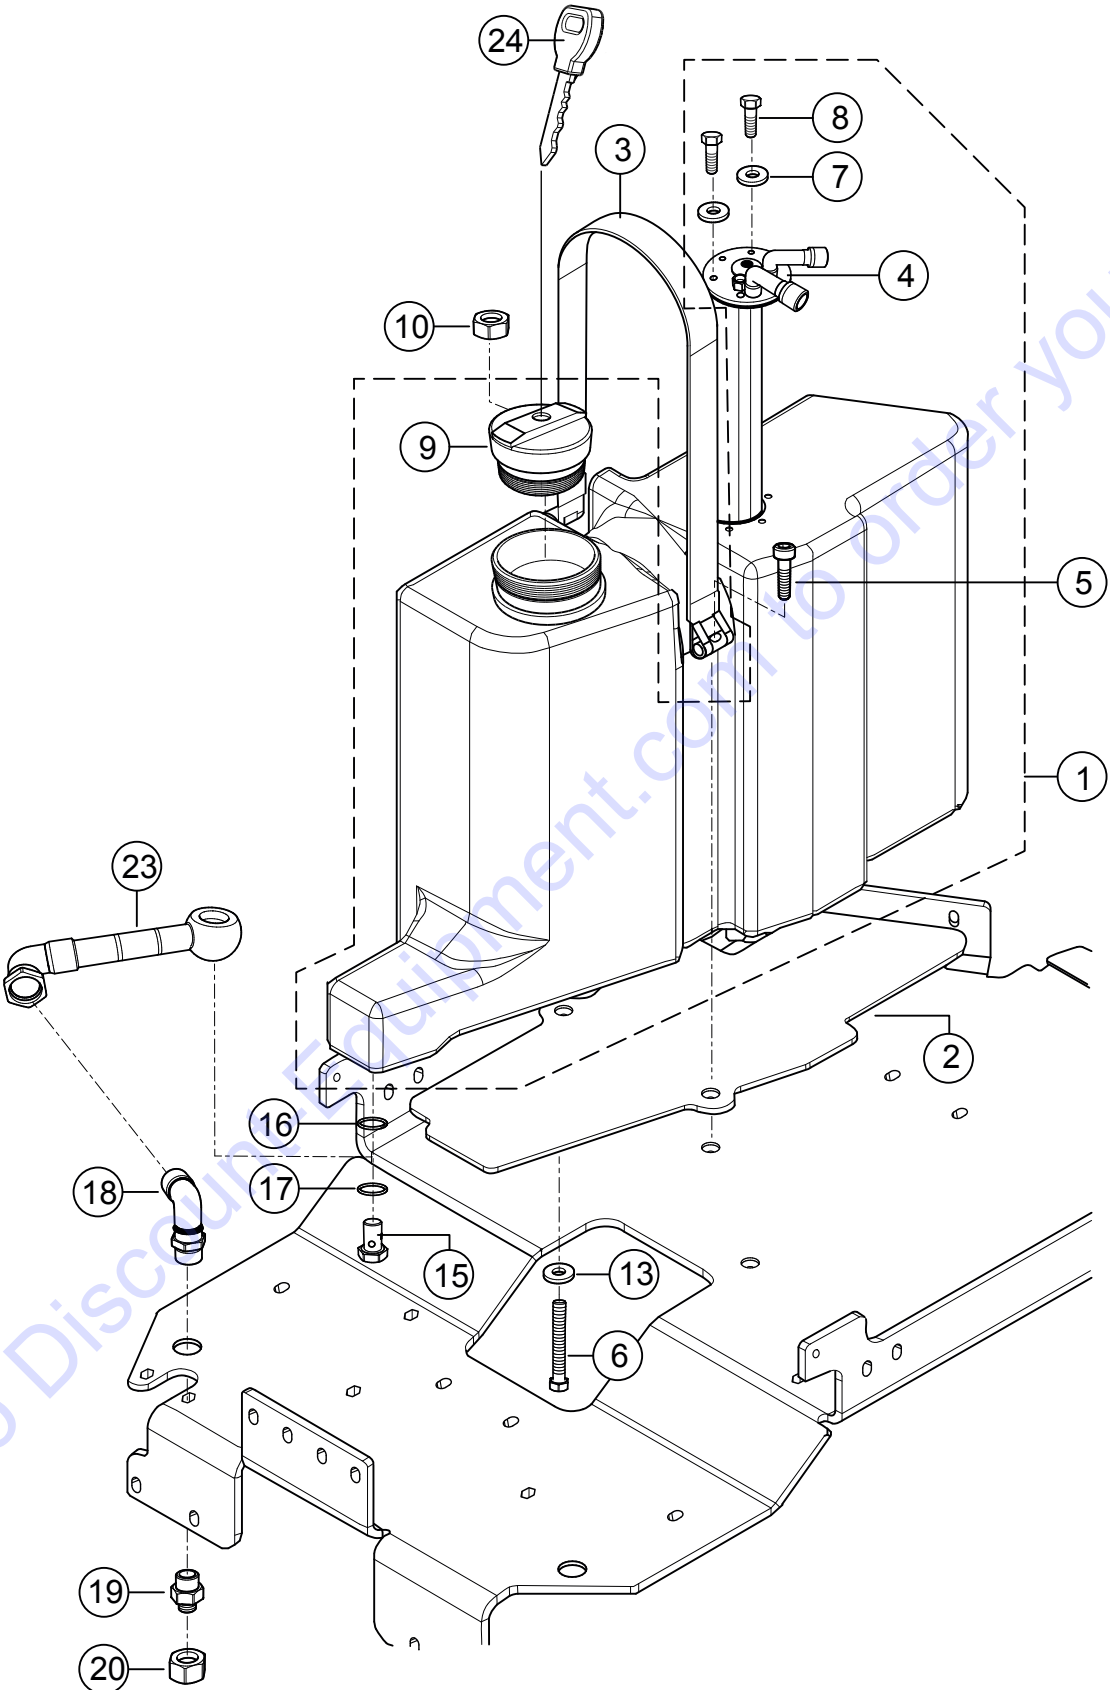

FUEL TANK ASSY.

FUEL TANK ASSY.

<u>NO.</u>	<u>PART NO.</u>	<u>PART NAME</u>	<u>QTY.</u>	<u>REMARKS</u>
1	1226760	FUEL TANK.....	1.....	INCLUDES ITEMS W/#
2	1226863	RUBBER MAT	1	
3	1226763	TENSIONING STRAP	1	
4#	1242221	TANK SENSOR	1	
5#	J902649	SOCKET HEAD CAP SCREW	1	
6	H0063266	HEX. HEAD SCREW	1	
7#	J902260	WASHER	6	
8#	1-922643	HEX. HEAD SCREW	6	
9#	1178986	FUEL FILLER CAP	1	
10	J902125	HEX. NUT	1	
13	J902264	WASHER	1	
15	1-954000	HOLLOW SCREW	1	
16	1-906645	O-RING	1	
17	1242196	SCREW SEAL	1	
18	1-901447	BULKHEAD ELBOW NIPPLE	1	
19	1-901276	SEALING PLUG	1	
20	1-901003	UNION NUT	1	
23	1233052	HYDRAULIC HOSE	1	
24#	4-9500001014	KEY	1