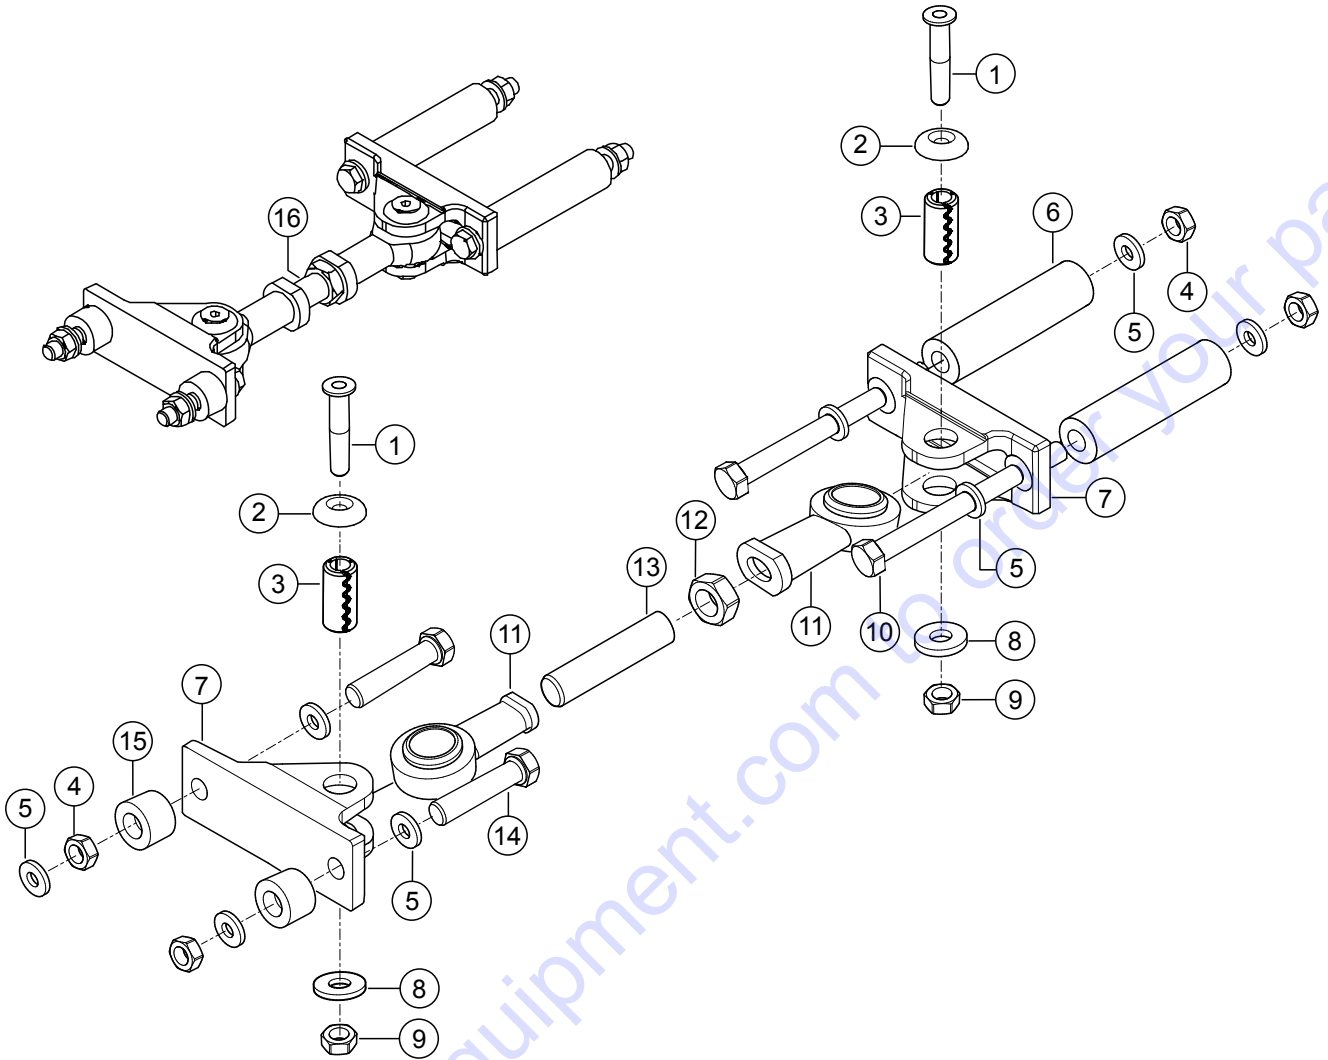

PENDULUM SUPPORT ASSY.

PENDULUM SUPPORT ASSY.

<u>NO.</u>	<u>PART NO.</u>	<u>PART NAME</u>	<u>QTY.</u>	<u>REMARKS</u>
1	J902988	COUNTERSUNK SCREW	2	
2	1036734	WASHER	2	
3	1059956	SPRING PIN	2	
4	J902126	HEX. NUT	4	
5	J902265	WASHER	8	
6	1225786	ROD W/DRILLED HOLE	2	
7	1059945	SUPPORT	2	
8	J902286	WASHER	2	
9	J902125	HEX. NUT	2	
10	J901791	HEX. HEAD SCREW	2	
11	J491255	JOINT HEAD	2	
12	J902183	HEX. NUT	1	
13	1225783	THREADED ROD	1	
14	1-952361	HEX. HEAD SCREW	2	
15	1225784	ROD W/DRILLED HOLE	2	
16	1225790	PENDULUM SUPPORT	1	

Go to Discount-Equipment.com to order your parts