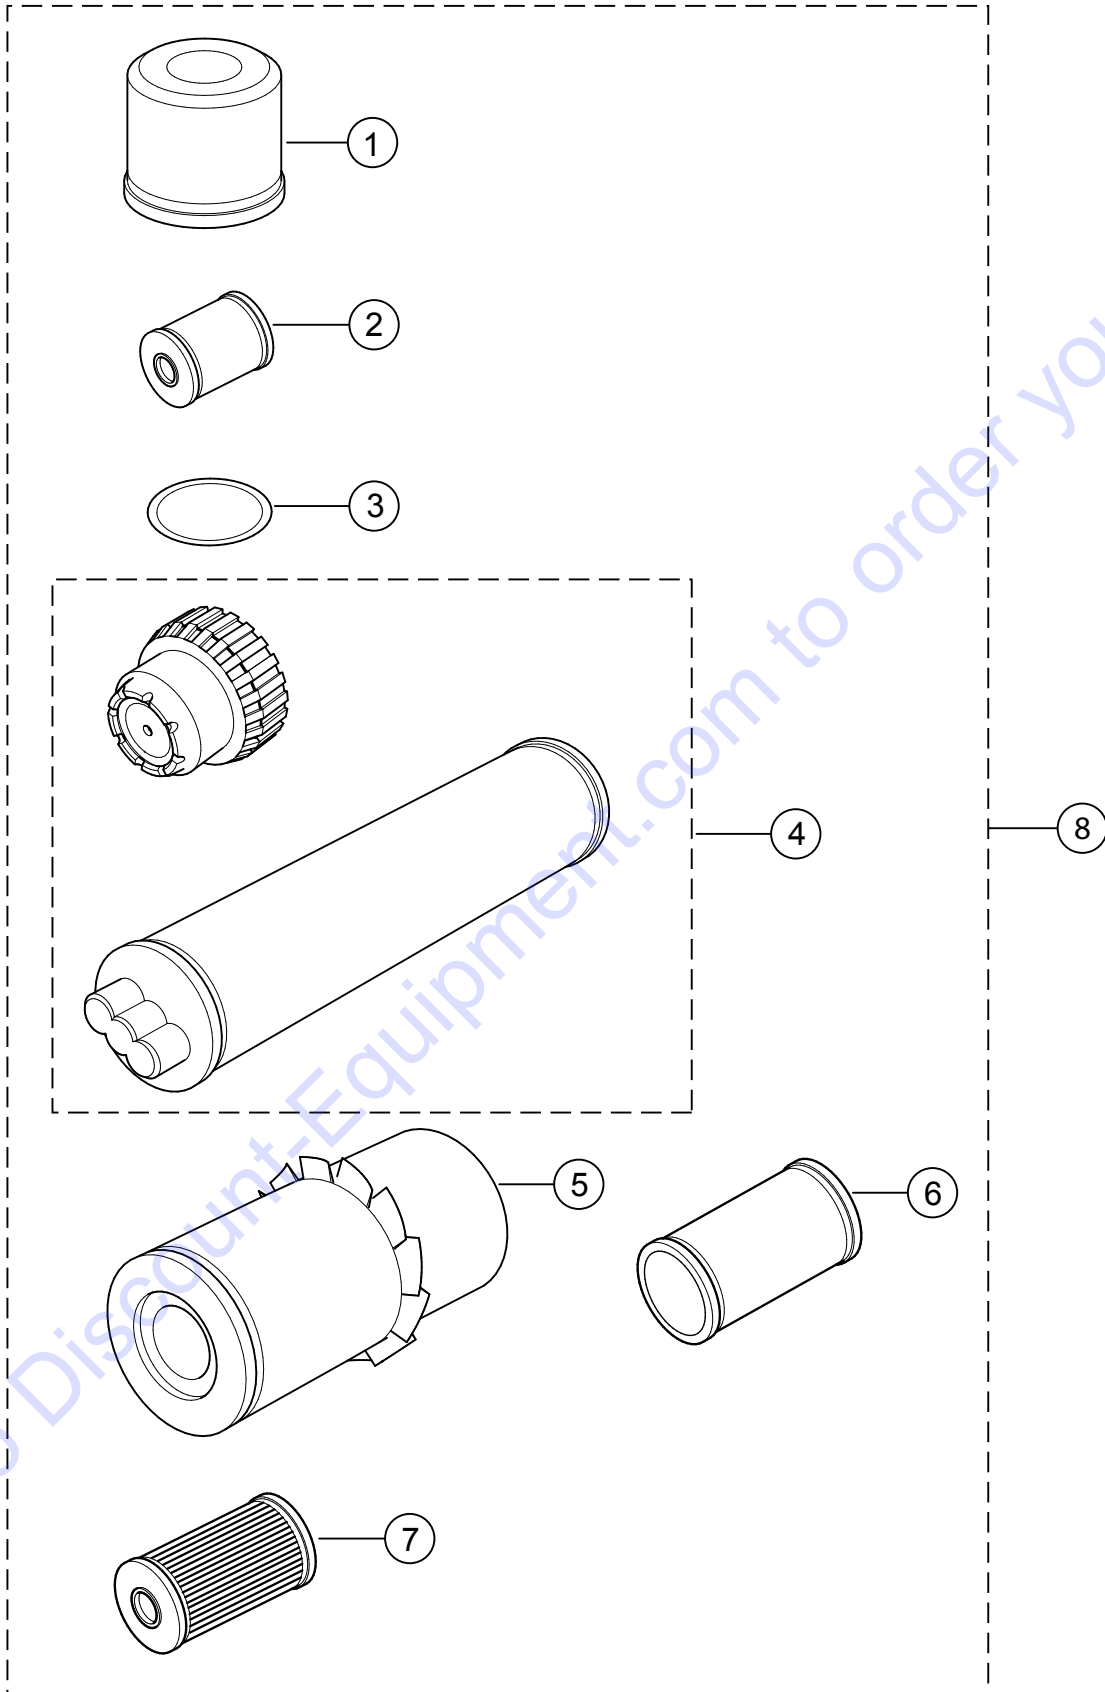

HEIGHT CONTROL ASSY.

<u>NO.</u>	<u>PART NO.</u>	<u>PART NAME</u>	<u>QTY.</u>	<u>REMARKS</u>
1	1-952812	HEX PRESS NUT	2	
2	1260881	SENSOR	1	
3	1260985	HOLDING PLATE	1	
4	1227066	RELAY	2	
5	4-3738005010	OVAL HEAD SCREW	2	
10	J901756	HEX HEAD SCREW	2	
15	1238635	CABLE HARNESS	1	

Go to Discount-Equipment.com to order your parts

FILTER SET ASSY.