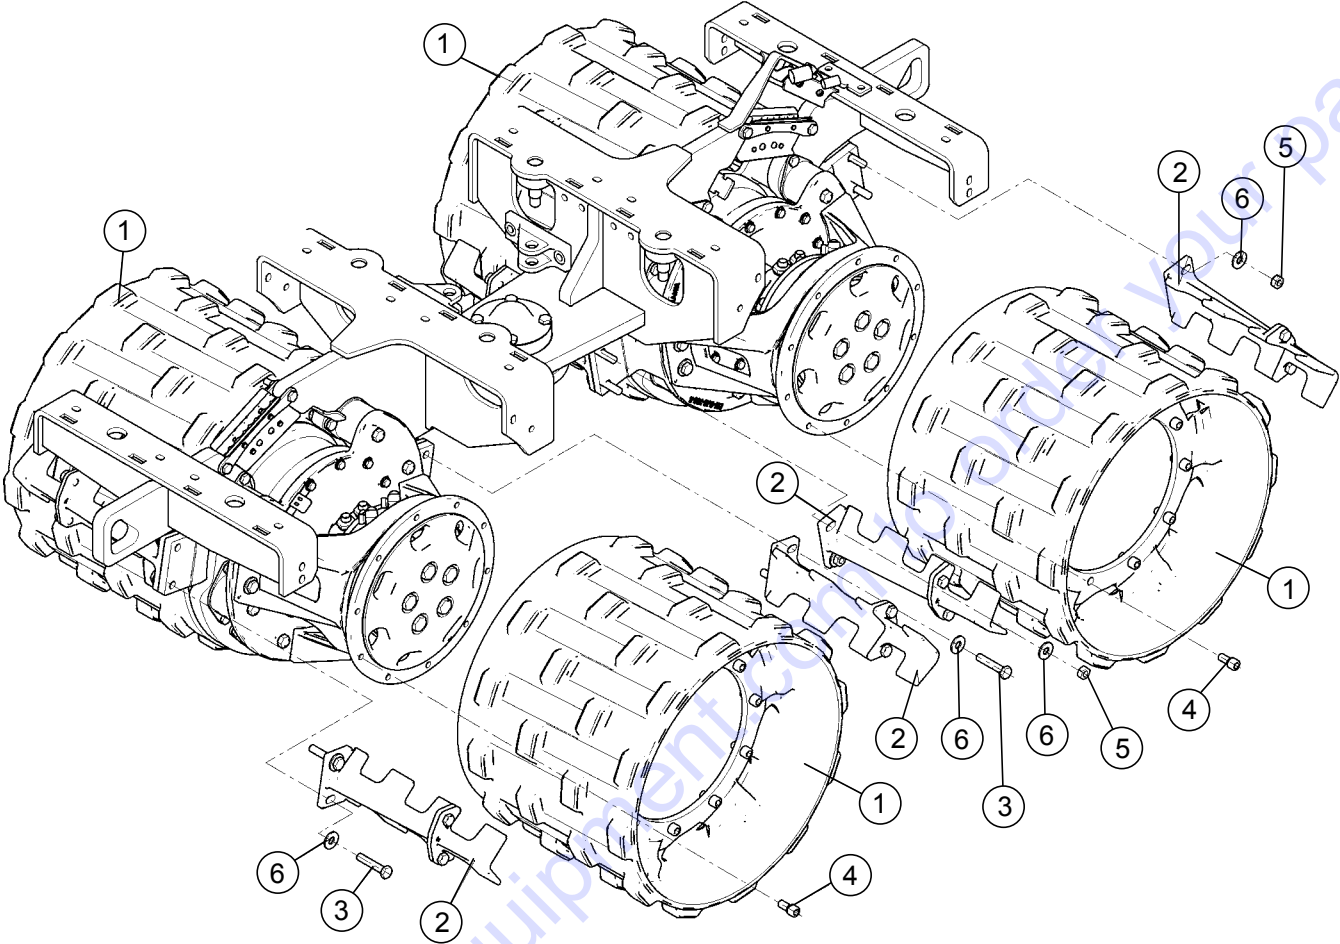

DRUM 33" ASSY.

DRUM 33" ASSY.

<u>NO.</u>	<u>PART NO.</u>	<u>PART NAME</u>	<u>QTY.</u>	<u>REMARKS</u>
1	1297959	DRUM JACKET	2	
2	1253446	SCRAPER	4	
3	J901787	HEX HEAD SCREW	4	
4	1-902651	CHEESE HEAD SCREW	20	
5	J902126	HEX NUT	4	
6	J902287	WASHER	8	

Go to Discount-Equipment.com to order your parts