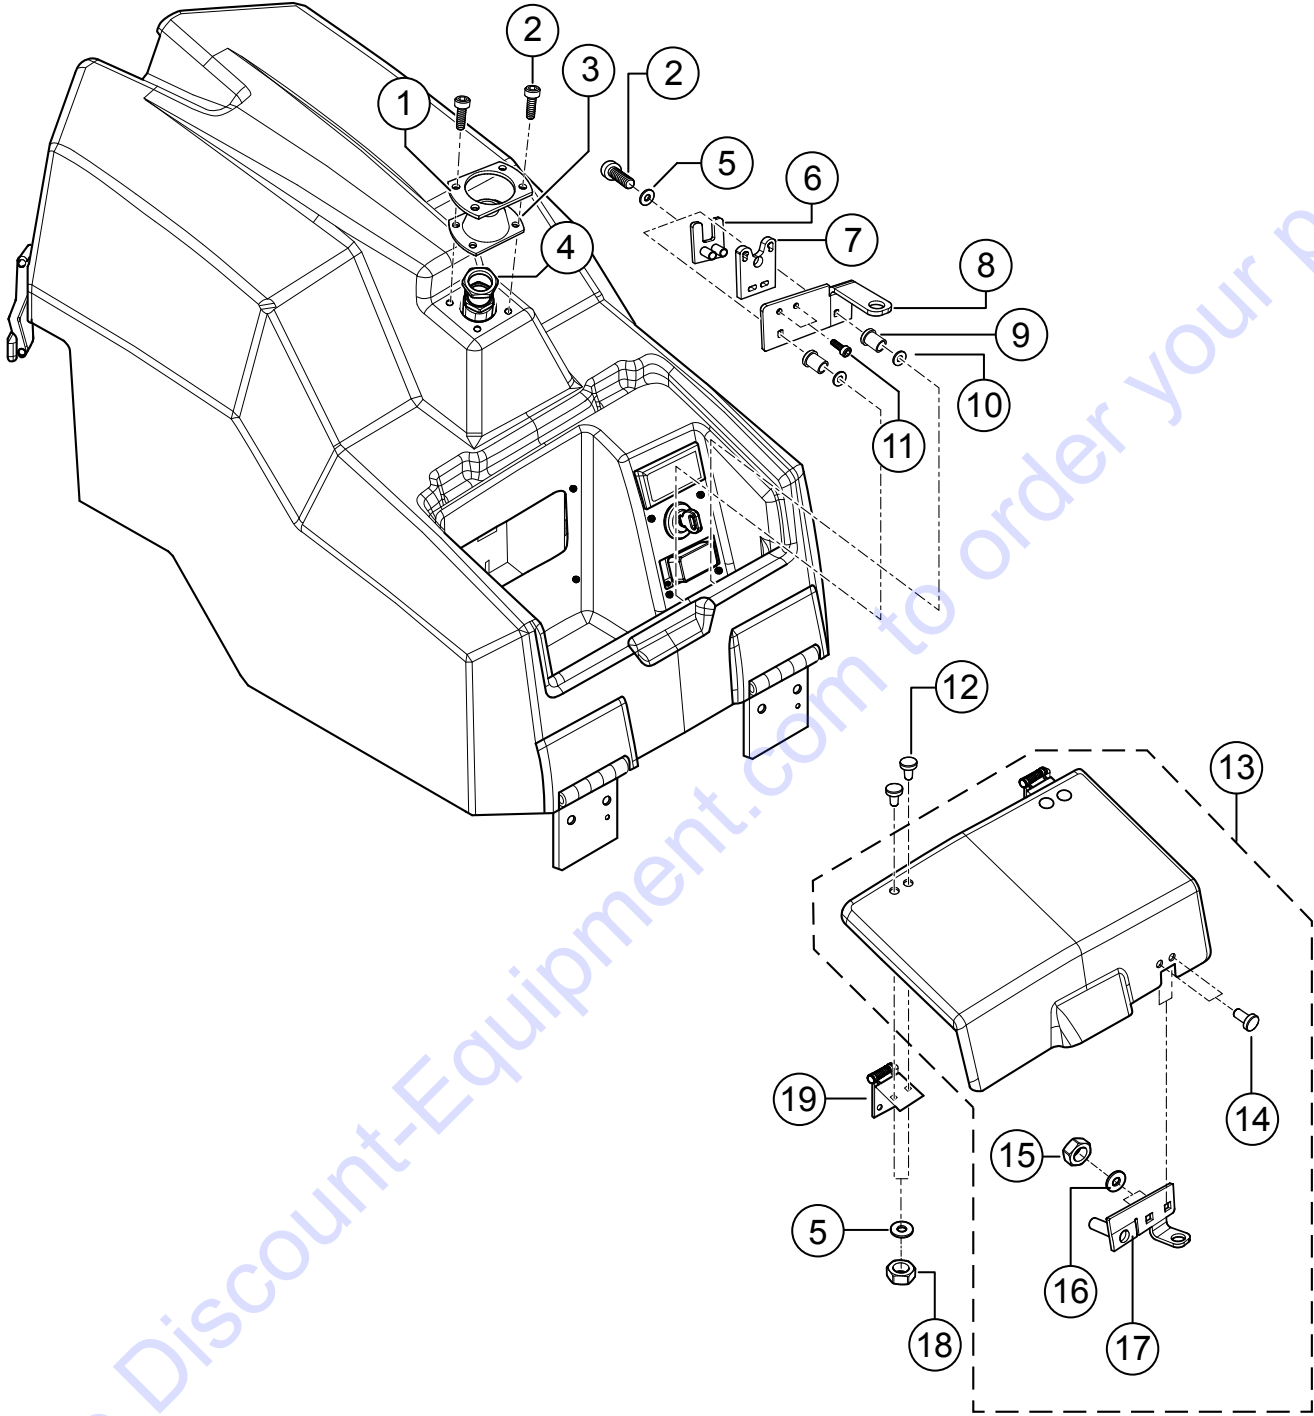

COVER HOOD TOP ASSY.

COVER HOOD TOP ASSY.

<u>NO.</u>	<u>PART NO.</u>	<u>PART NAME</u>	<u>QTY.</u>	<u>REMARKS</u>
1	1241355	CLAMPING PLATE	1	
2	1-902636	SOCKET HEAD CAP SCREW	6	
3	3-03778	PROTECTIVE CAP	1	
4	J917108	COUNTERNUT	1	
5	J902262	WASHER	6	
6	3-10921	CLAMPING PLATE	1	
7	3-10884	DETENT	1	
8	1225656	STRIKING PLATE	1	
9	1201190	BLIND RIVET NUT	2	
10	J902265	WASHER	2	
11	1-948204	SOCKET HEAD CAP SCREW	2	
12	1-922658	TRUSS HEAD SCREW	4	
13	1225594	COCKPIT COVER	1	INCLUDES ITEMS W/$ S/N 5570552 AND BELOW
13	4-36428	COCKPIT COVER	1	INCLUDES ITEMS W/$ S/N 5570553 - 5572979
14$	1-922658	TRUSS HEAD SCREW	2	
15$	J902123	HEX. NUT	2	
16$	J902262	WASHER	2	
17$	1225566	LOCKING CAP	1	
18	J902123	HEX. NUT	4	
19	1225235	HINGE	2