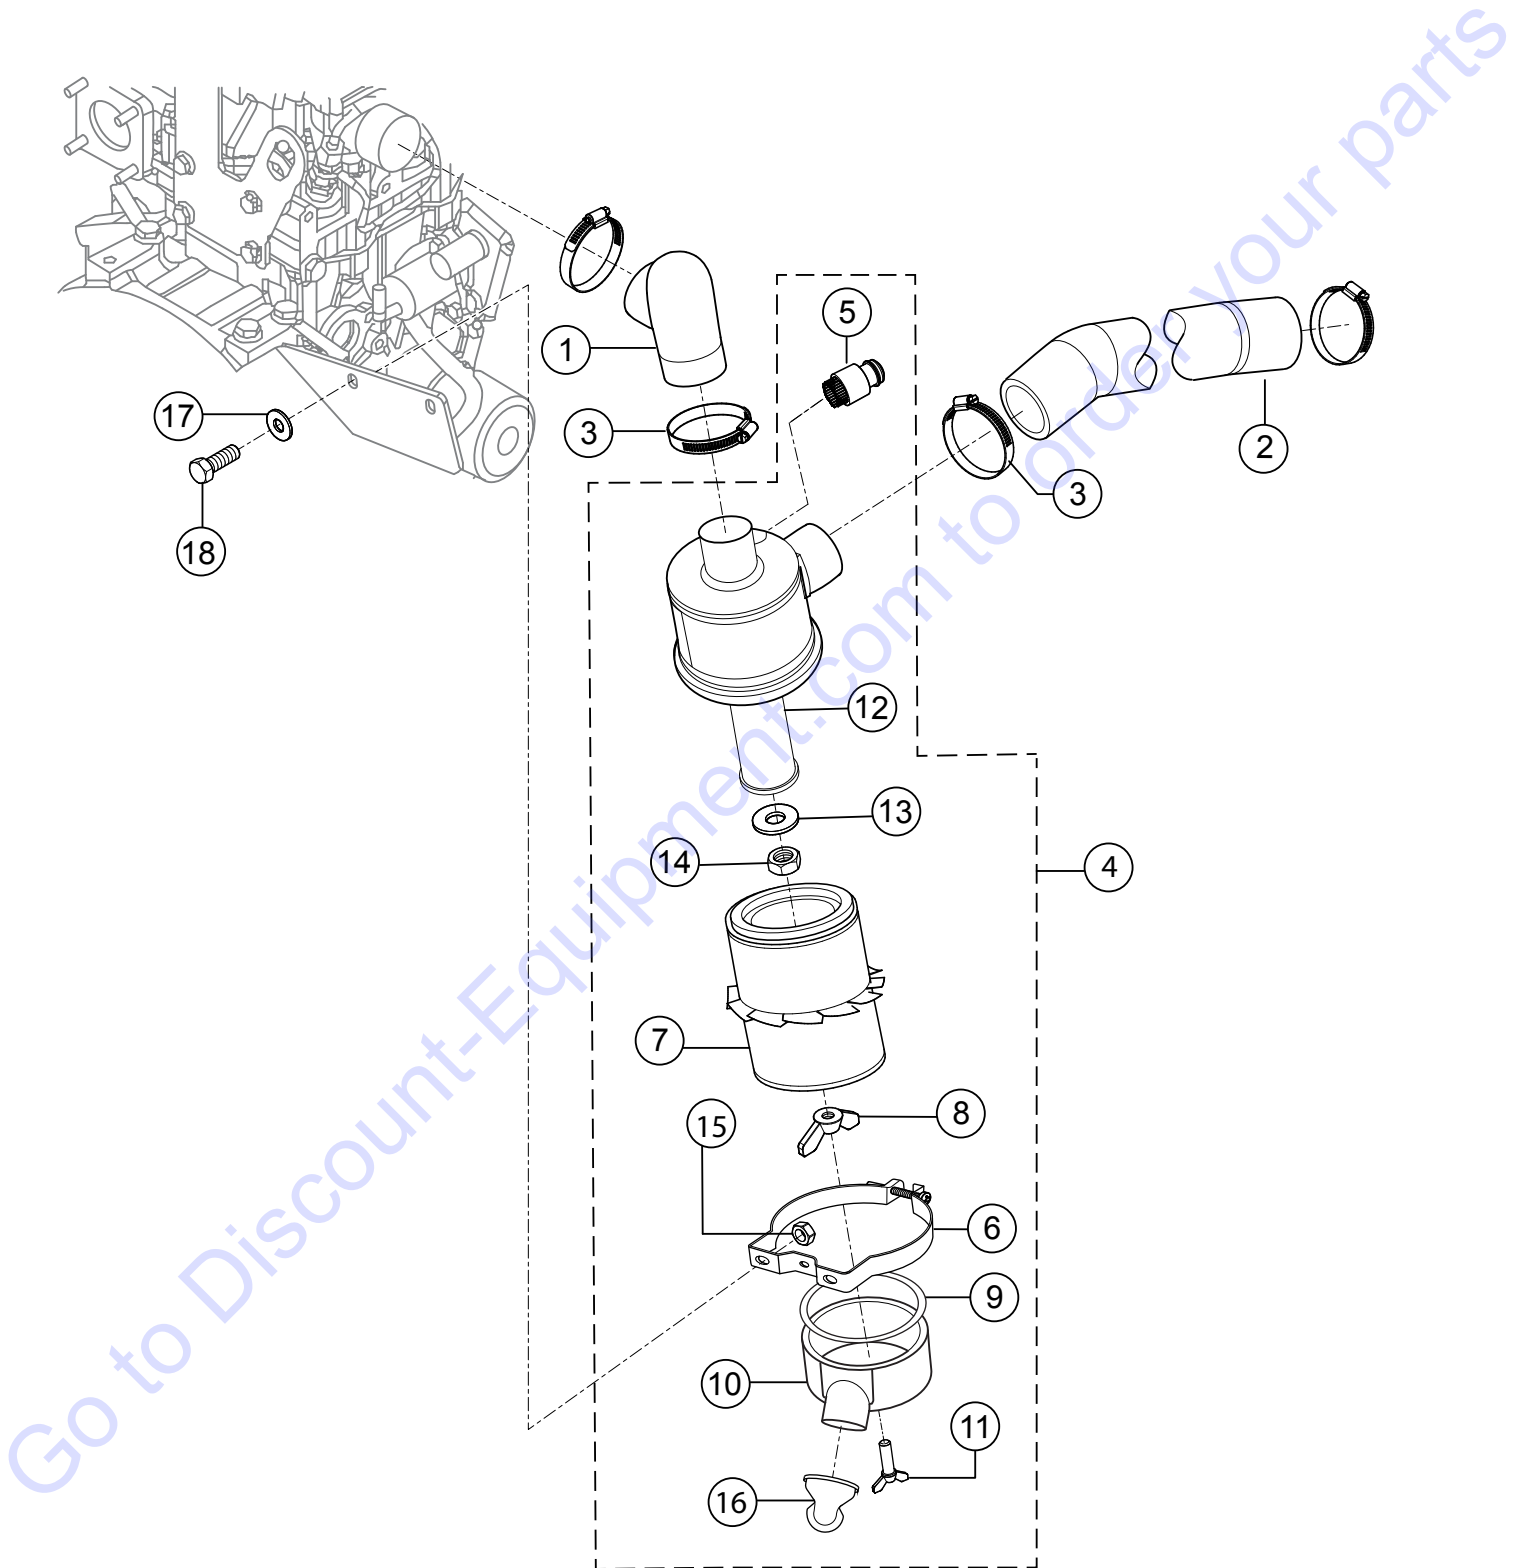

ENGINE COOLER ASSY.

<u>NO.</u>	<u>PART NO.</u>	<u>PART NAME</u>	<u>QTY.</u>	<u>REMARKS</u>
1	4-3002508025	HEX. HEAD SCREW	10	
2	1-952116	LOCK WASHER	23	
3	1242127	HOLDING PLATE	1	
4	1197136	SOCKET HEAD CAP SCREW	2	
5	J901762	HEX. HEAD SCREW	13	
6	1-952355	HOSE CLIP	4	
7	1-953041	COOLER, HOSE	1	
8	1100756	COOLER, HOSE	1	
10	1-30005841	PROTECTIVE GRID	1	
11	1-952338	FAN	1	
12	1226505	CASING PLATE	1	
13	1-952512	CLIP	1	
14	76-11981344510	EXPANSION VESSEL	1	
15	1226502	CASING PLATE	1	
16	1-952352	RUBBER CUSHION	2	
17	1-901754	HEX. HEAD SCREW	2	
18	1-952199	LOCK WASHER	7	
19	1-952403	RUBBER MOUNT	2	
20	1-952351	WATER COOLER	1	
21	1-952983	RADIATOR CAP	1	
22	1-952852	SEALING CLAMP PROFILE, 1.75M	1	
23	J902123	HEX. NUT	5	
24	1181042	HOSE CLIP	15	
25	1-922332	HYDRAULIC HOSE, 0.7M L.....	1.....	1 PC = 1 M
26	J901756	HEX. HEAD SCREW	10	
27	J902284	WASHER	10	
28	4-5535010970	NUT	8	
29	1-948189	HEX. PRESS NUT	4	

ENGINE AIR FILTER ASSY.