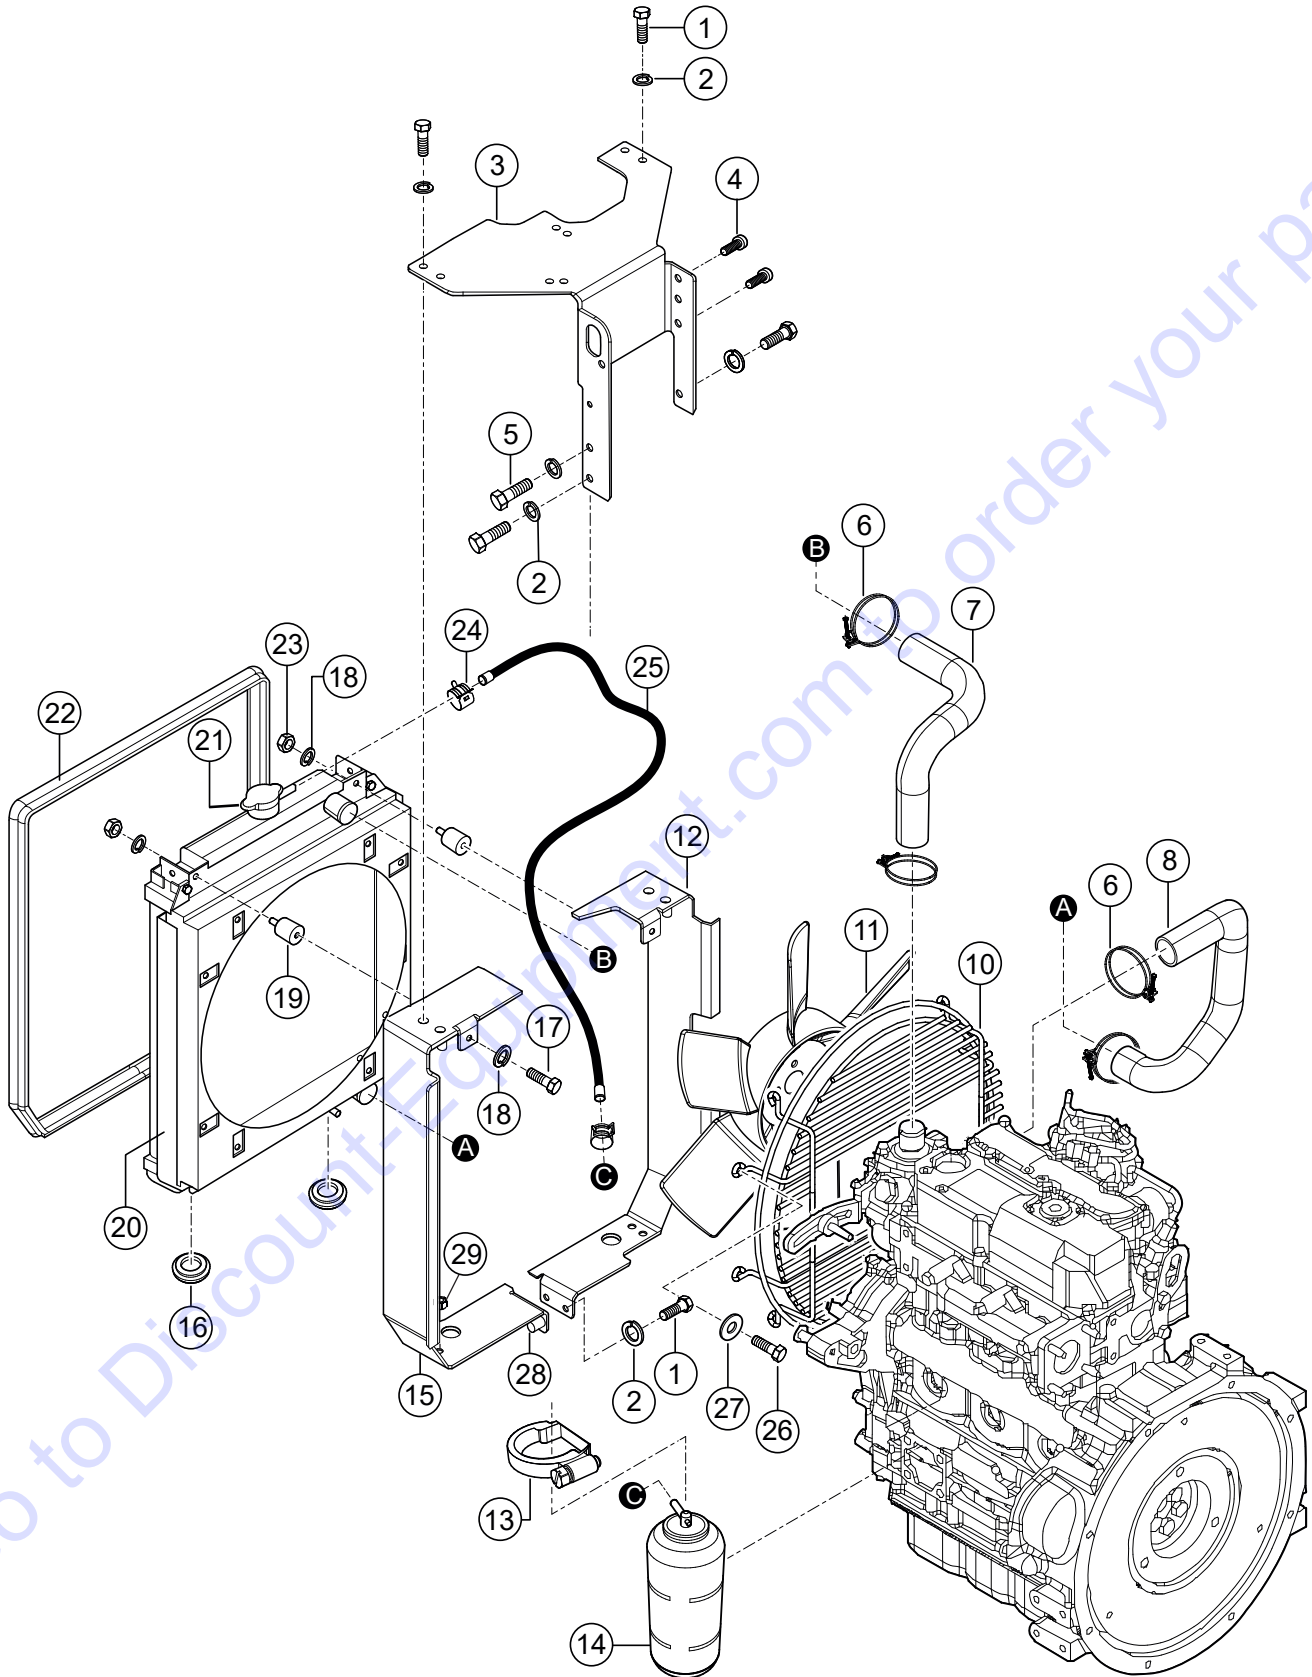

ENGINE COOLER ASSY.

ENGINE COOLER ASSY.

<u>NO.</u>	<u>PART NO.</u>	<u>PART NAME</u>	<u>QTY.</u>	<u>REMARKS</u>
1	4-3002508025	HEX. HEAD SCREW	10	
2	1-952116	LOCK WASHER	23	
3	1242127	HOLDING PLATE	1	
4	1197136	SOCKET HEAD CAP SCREW	2	
5	J901762	HEX. HEAD SCREW	13	
6	1-952355	HOSE CLIP	4	
7	1-953041	COOLER, HOSE	1	
8	1100756	COOLER, HOSE	1	
10	1-30005841	PROTECTIVE GRID	1	
11	1-952338	FAN	1	
12	1226505	CASING PLATE	1	
13	1-952512	CLIP	1	
14	76-11981344510	EXPANSION VESSEL	1	
15	1226502	CASING PLATE	1	
16	1-952352	RUBBER CUSHION	2	
17	1-901754	HEX. HEAD SCREW	2	
18	1-952199	LOCK WASHER	7	
19	1-952403	RUBBER MOUNT	2	
20	1-952351	WATER COOLER	1	
21	1-952983	RADIATOR CAP	1	
22	1-952852	SEALING CLAMP PROFILE, 1.75M	1	
23	J902123	HEX. NUT	5	
24	1181042	HOSE CLIP	15	
25	1-922332	HYDRAULIC HOSE, 0.7M L.....	1.....	1 PC = 1 M
26	J901756	HEX. HEAD SCREW	10	
27	J902284	WASHER	10	
28	4-5535010970	NUT	8	
29	1-948189	HEX. PRESS NUT	4