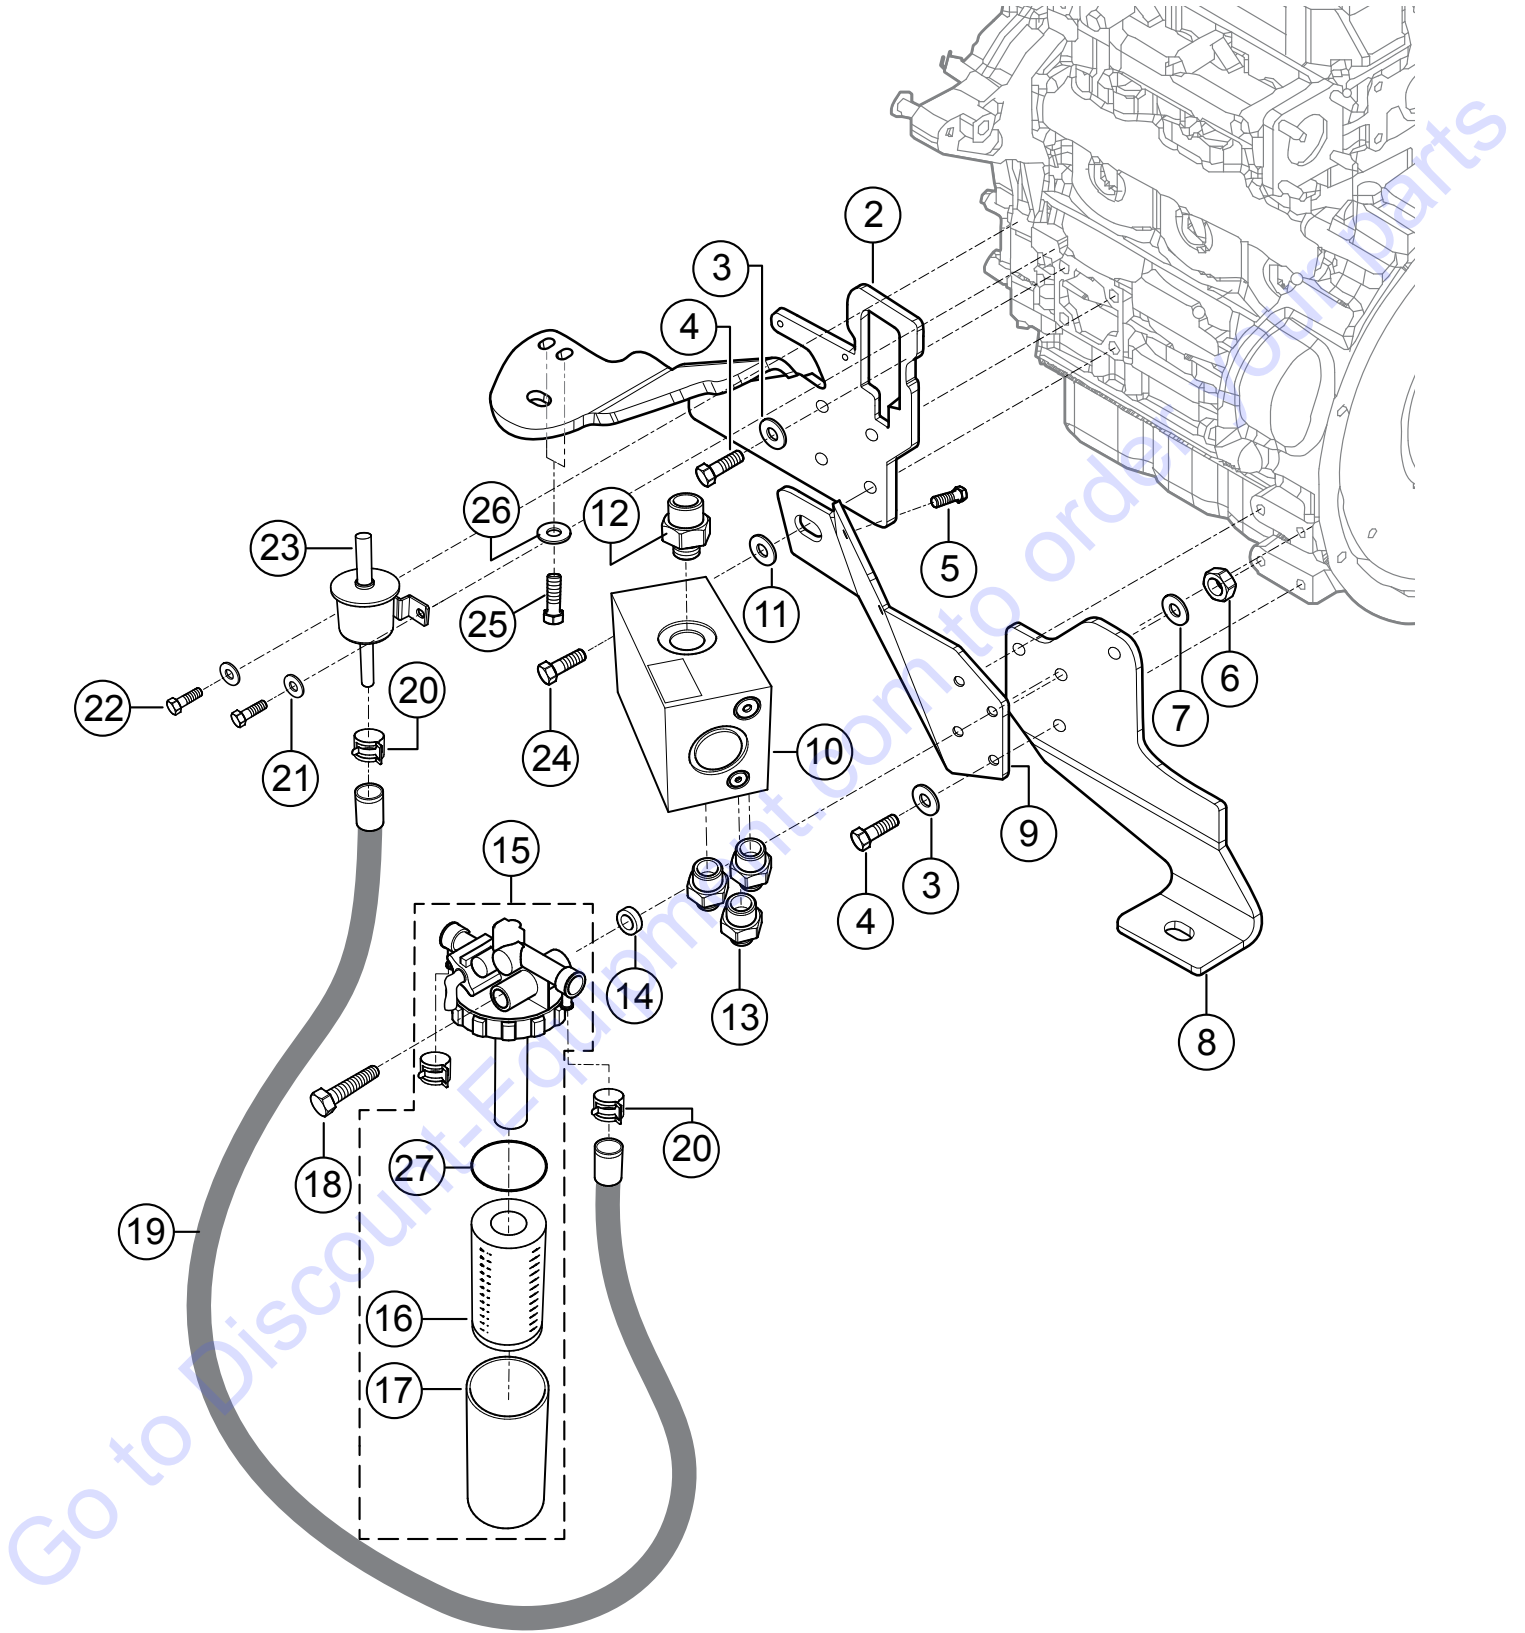

ENGINE ADD-ON PARTS ASSY. (CONT'D.)

<u>NO.</u>	<u>PART NO.</u>	<u>PART NAME</u>	<u>QTY.</u>	<u>REMARKS</u>
1	1-922332	HYDRAULIC HOSE, 0.41M L.	1.....	1 PC = 1 M
2	1-922332	HYDRAULIC HOSE, 0.28M L.	1.....	1 PC = 1 M
3	1-954077	FUEL FILTER.....	1.....	INCLUDES ITEMS W/#
4#	1-954197	FUEL FILTER ELEMENT	1	
5#	1-954196	INSPECTION GLASS	1	
6	J902263	WASHER	2	
7	J901866	HEX. HEAD SCREW	1	
8	1-923622	WASHER	1	
9	1-952116	LOCK WASHER	1	
10	J902124	HEX. NUT	2	
11	1181042	HOSE CLIP	6	
12	1-922332	HYDRAULIC HOSE, 0.85M L.	1.....	1 PC = 1 M
13	J901763	HEX. HEAD SCREW	1	
15	1077310	BELT GUARD	1	
16	J902285	WASHER	1	
17#	76-10210355520	O-RING	1	

Go to Discount-Equipment.com to order your parts

ENGINE ADD-ON PARTS ASSY. (CONT'D.)