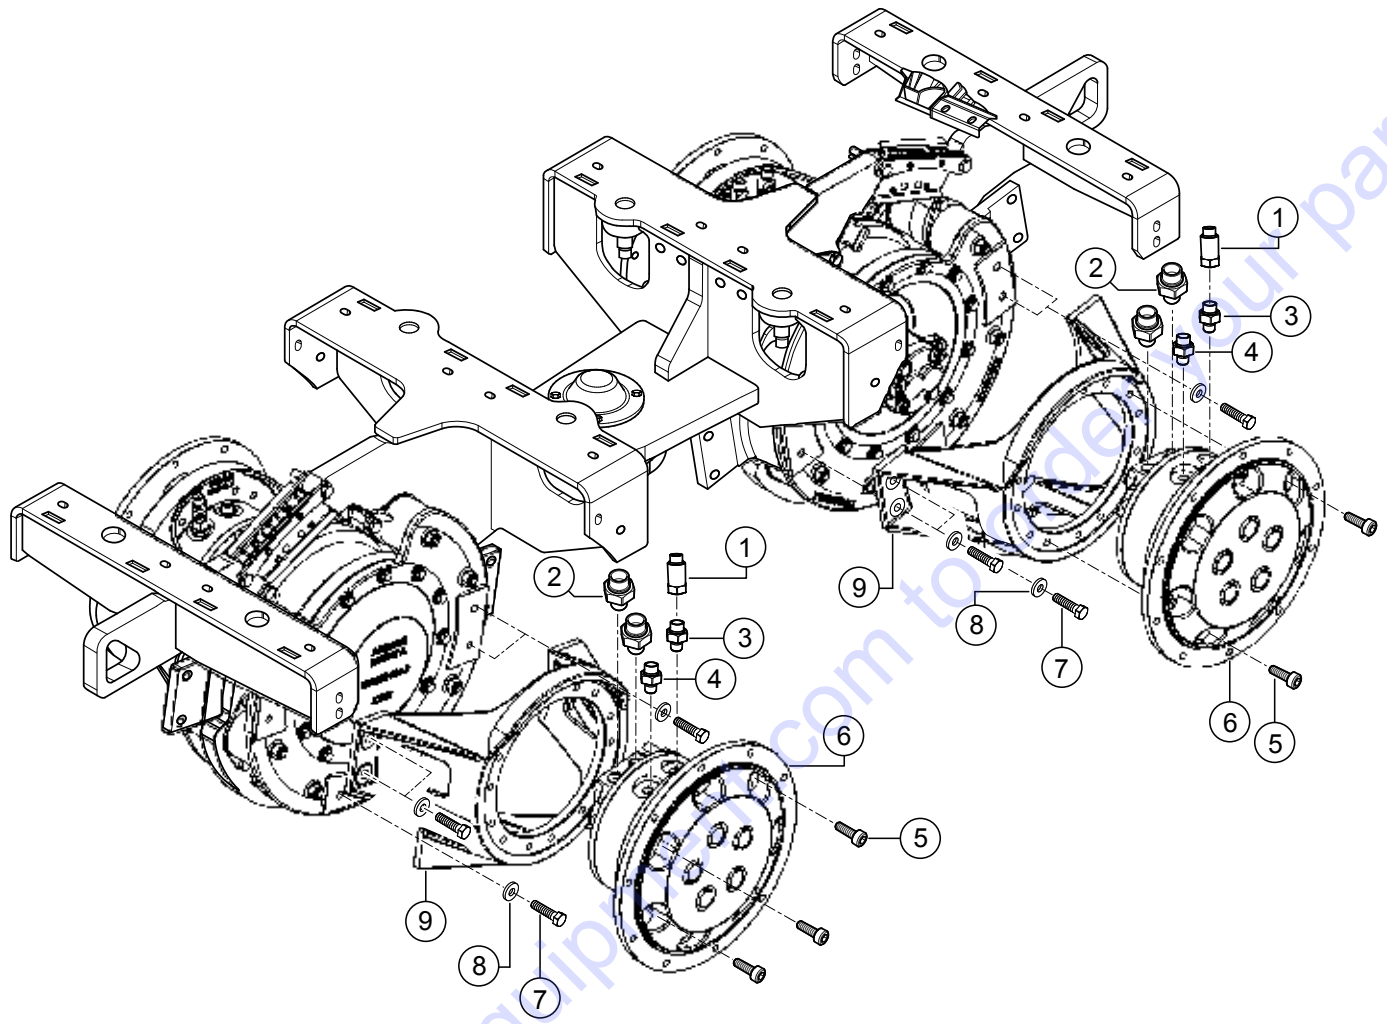

DRUM DRIVE ASSY.

DRUM DRIVE ASSY.

<u>NO.</u>	<u>PART NO.</u>	<u>PART NAME</u>	<u>QTY.</u>	<u>REMARKS</u>
1	1250593	SCREWED CONNECTION	3	
2	1204949	MALE STUD COUPLING BODY	4	
3	1193331	MALE STUD COUPLING BODY	2	
4	1183844	MALE STUD COUPLING BODY	2	
5	1-902651	CHEESE HEAD SCREW	14	
6	1217513	FLUID, MOTOR	2	
7	J901783	HEX. HEAD SCREW	24	
8	1-902387	TENSION WASHER	12	
9	1216766	MOTOR SUPPORT	2	

Go to Discount-Equipment.com to order your parts