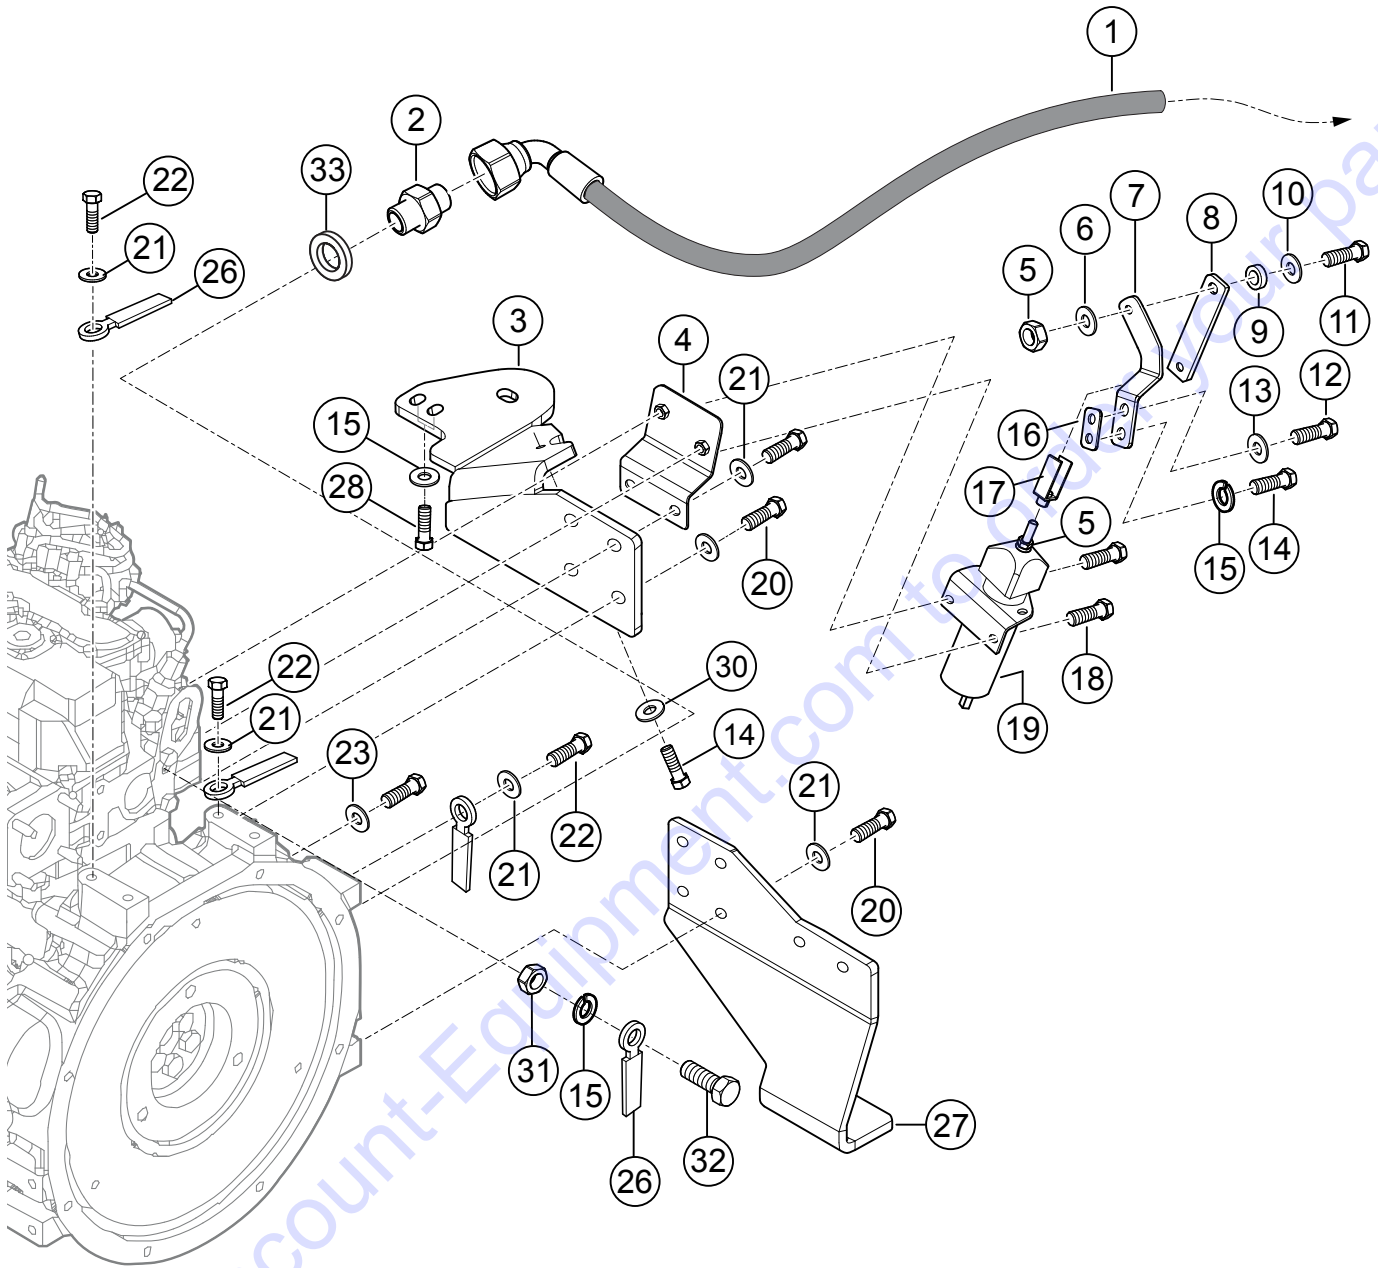

ENGINE ADD-ON PARTS ASSY.

<u>NO.</u>	<u>PART NO.</u>	<u>PART NAME</u>	<u>QTY.</u>	<u>REMARKS</u>
1	1-954073	SWITCH-OFF VALVE	1	
3	1-390538	CLUTCH	1	INCLUDES ITEMS W/%
4%	1-954007	FLANGE	1	
5%	1-954008	HUB	1	
6%	1-902647	SOCKET HEAD CAP SCREW	1	
7	1-390416	FLANGE	1	
8	H0040563	HEX. HEAD SCREW	8	
9	1-946180	SOCKET HEAD CAP SCREW	3	

Go to Discount-Equipment.com to order your parts

ENGINE ADD-ON PARTS ASSY. (CONT'D.)