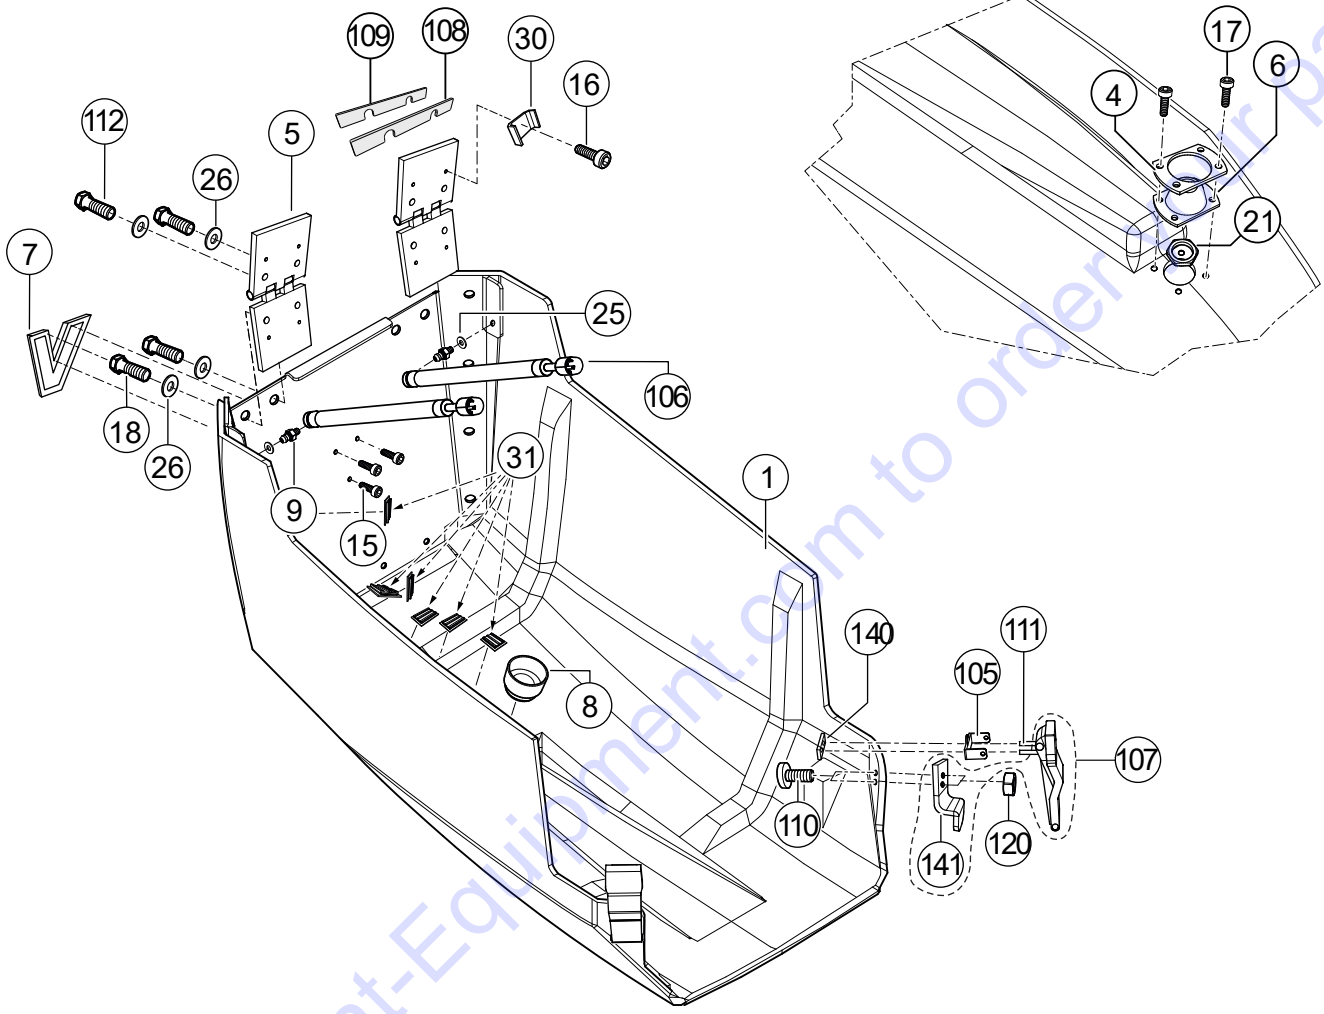

ENGINE HOOD ASSY.

ENGINE HOOD ASSY.

<u>NO.</u>	<u>PART NO.</u>	<u>PART NAME</u>	<u>QTY.</u>	<u>REMARK</u>
1	1249286	ENGINE HOOD	1.....	S/N 5570552 AND BELOW
1	4-11037288	ENGINE HOOD	1.....	S/N 5570553 - 5571999
1	4-11018344	ENGINE HOOD	1.....	S/N 5572000 - 5572979
4	1241355	CLAMPING PLATE	1	
5	1225563	HINGE	2	
6	3-03778	PROTECTIVE CAP	1	
7	1178978	COMPANY LOGO	1	
8	1226285	SENSOR	1	
9	1-952972	BALL PIVOT	2	
15	1226372	OVAL HEAD SCREW	3	
16	1226478	SOCKET HEAD CAP SCREW	2	
17	1-902636	SOCKET HEAD CAP SCREW	4	
18	J901773	HEX. HEAD SCREW	4	
21	J917108	COUNTERNUT	1	
25	J902263	WASHER	2	
26	J902286	WASHER	8	
30	1201138	CABLE TIE ANCHOR	2	
31	J910527	ADHESIVE CLIP	6	
105	1180778	STRIKING PLATE	1	
106	1205428	GAS PRESSURE SPRING	2	
107	1-494880	BENT-LEVER CLOSURE	2.....	INCLUDES ITEMS W/#
108	1274069	SUPPORT PLATE	2	
109	1274090	SUPPORT PLATE	2	
110	1220542	OVAL HEAD SCREW	4	
111	1-902630	SOCKET HEAD CAP SCREW	4	
112	H0040563	HEX. HEAD SCREW	4	
120	J902122	HEX. NUT	8	
140	1274064	PLATE RECTANGULAR	2	
141#		LOCK PLATE BRACKET	2.....	NOT SOLD SEPARATELY