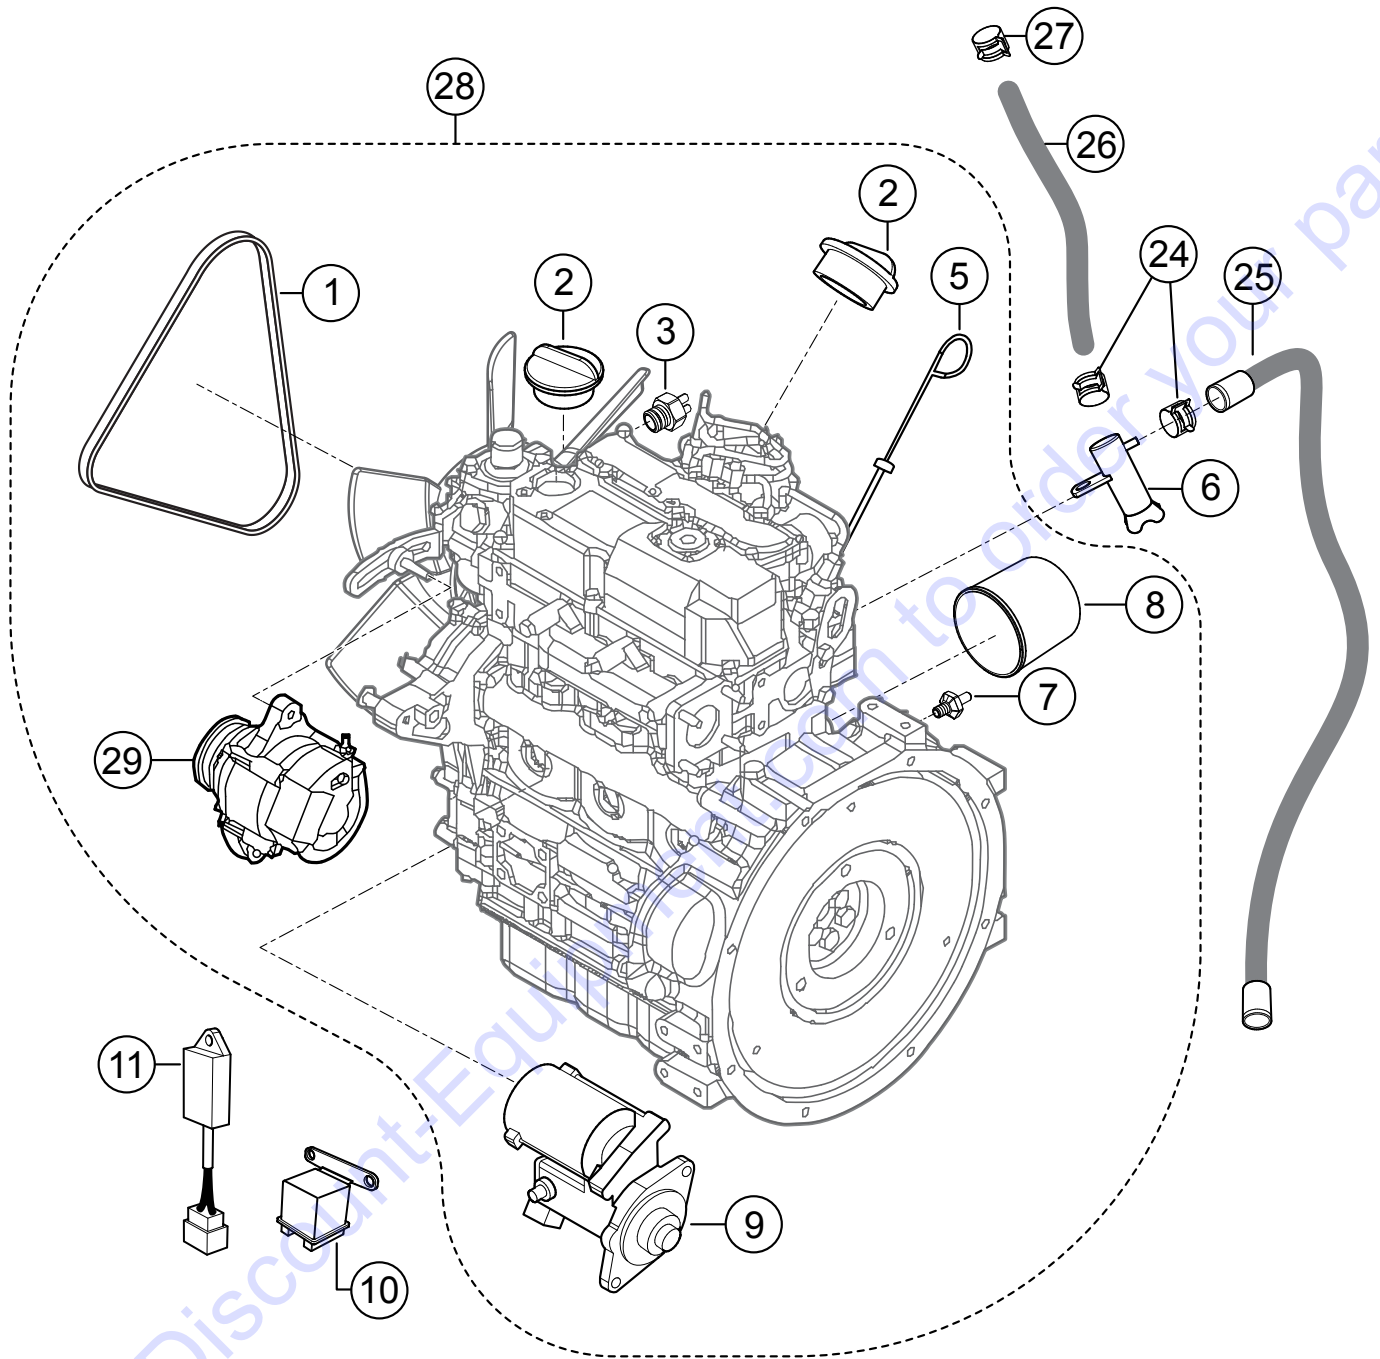

TRANSPORT SECURING DEVICE ASSY.

<u>NO.</u>	<u>PART NO.</u>	<u>PART NAME</u>	<u>QTY.</u>	<u>REMARKS</u>
1	1223200	FIXTURE	1	
2	1223249	LEVER	1	
3	1226569	ATTACHMENT	1	
4	1175452	BOLT	1	
5	1-952823	COTTER SPRING	1	
6	1240345	WASHER	2	
7	1-908693	STRAIN WASHER	12	
8	J902124	HEX. NUT	6	
9	J901872	HEX. HEAD SCREW	1	
10	J901766	HEX. HEAD SCREW	6	
11	J902125	HEX. NUT	1	
12	J902264	WASHER	1	

Go to Discount-Equipment.com to order your parts

DIESEL ENGINE ASSY.