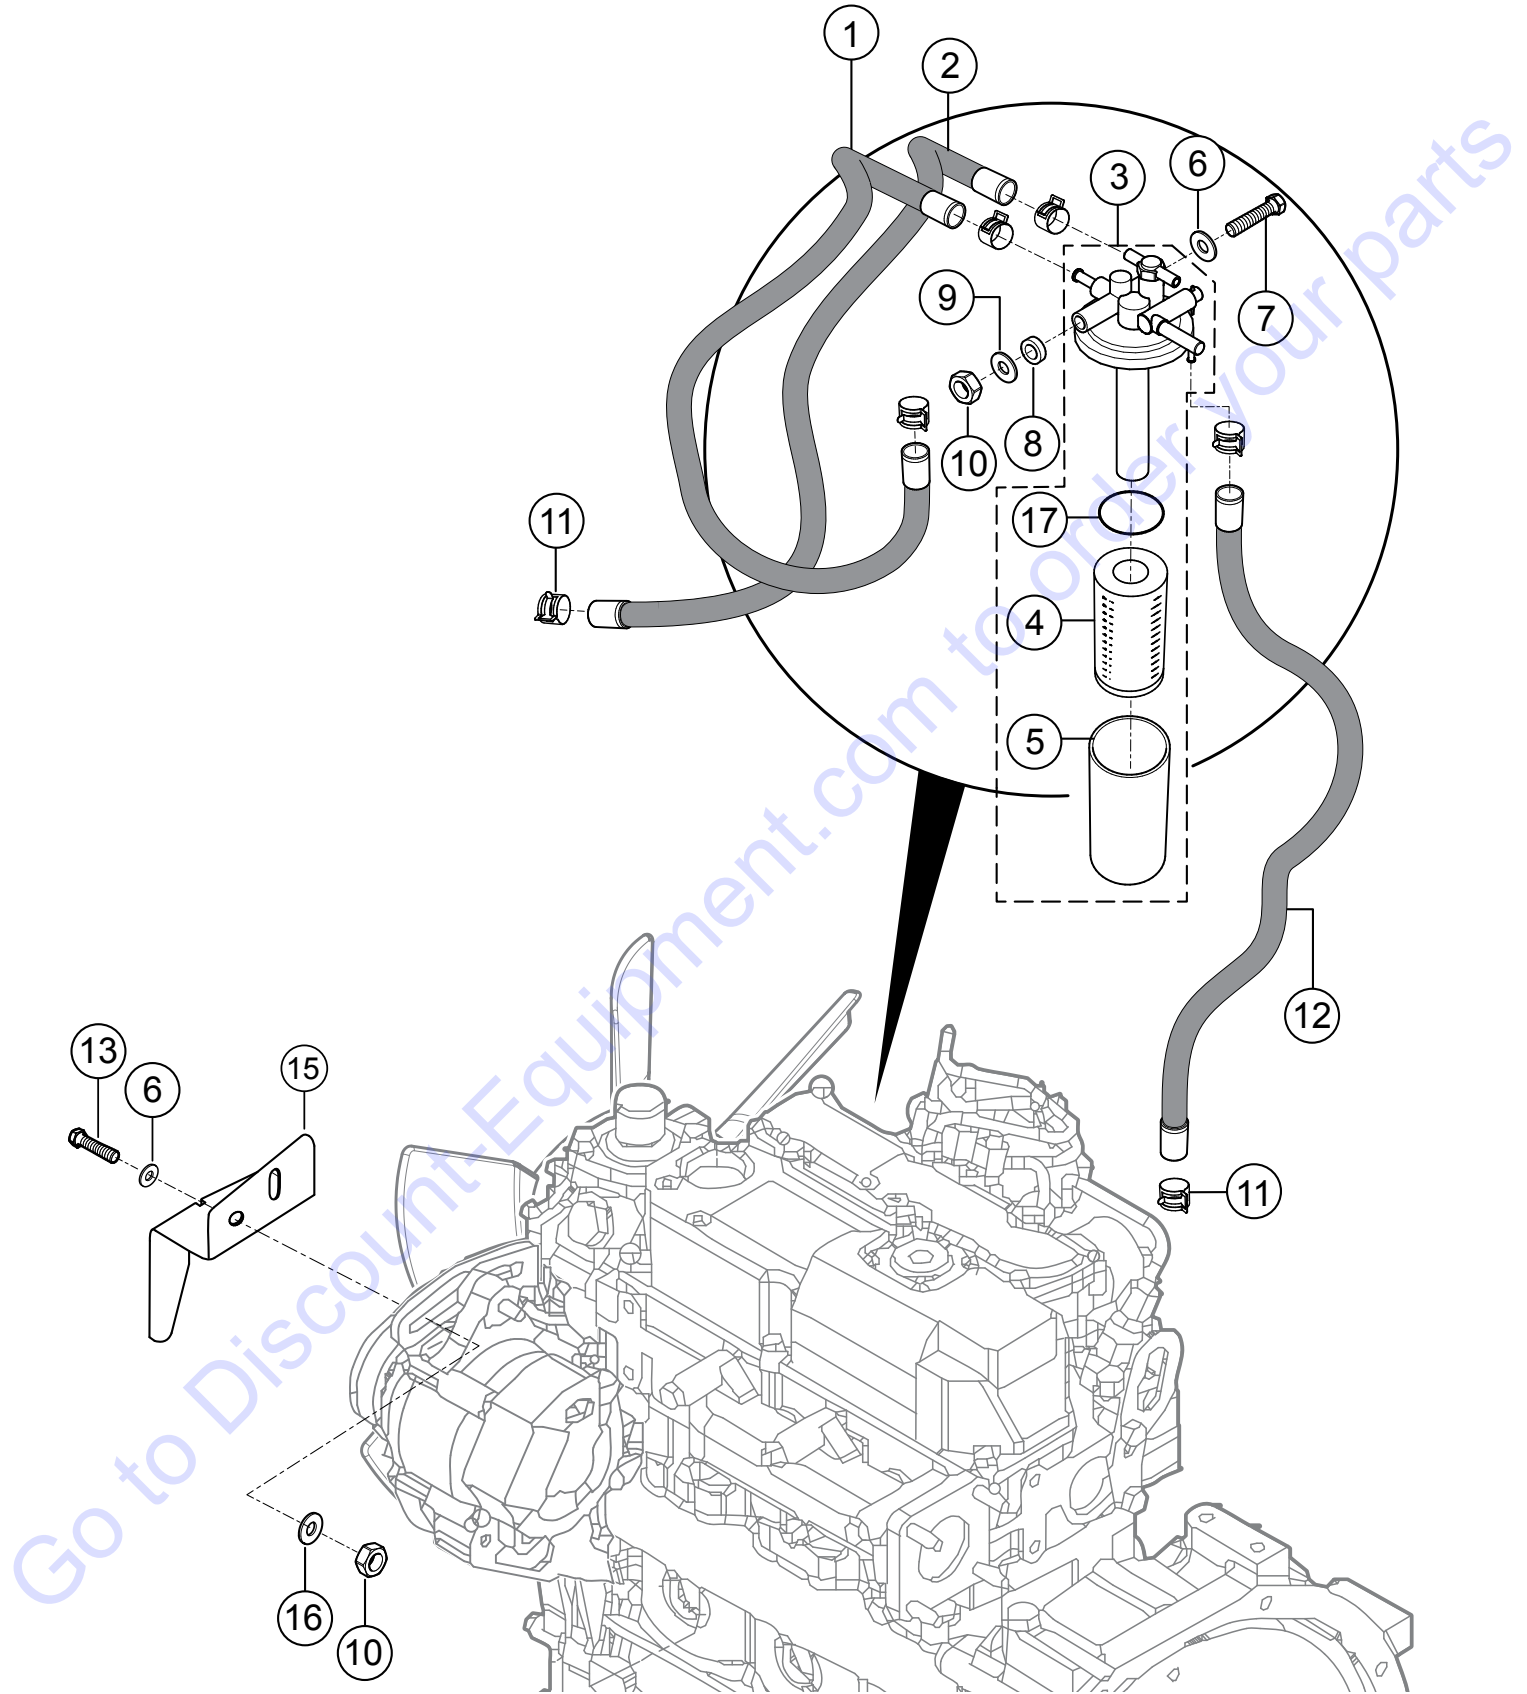

ENGINE ADD-ON PARTS ASSY. (CONT'D.)

<u>NO.</u>	<u>PART NO.</u>	<u>PART NAME</u>	<u>QTY.</u>	<u>REMARKS</u>
1	1232768	HYDRAULIC HOSE	1	
2	4-516050098	MALE STUD COUPLING BODY	1	
3	1226508	HOLDER	1	
4	1226528	HOLDING PLATE	1	
5	J902123	HEX. NUT	2	
6	J902284	WASHER	2	
7	1226526	LEVER	1	
8	1226551	INTERMEDIATE PIECE	1	
9	1226669	ROD W/DRILLED HOLE	1	
10	J902284	WASHER	2	
11	4-3002506020	HEX. HEAD SCREW	1	
12	J901755	HEX. HEAD SCREW	3	
13	1952199	LOCK WASHER	3	
14	J901762	HEX. HEAD SCREW	2	
15	1-952116	LOCK WASHER	4	
16	1241767	THREADED PLATE	1	
17	4-9500600014	FORK HEAD	1	
18	J902633	SOCKET HEAD CAP SCREW	2	
19	1226545	PULL MAGNET	1	
20	H0040563	HEX. HEAD SCREW	4	
21	1-952157	LOCK WASHER	11	
22	J901772	HEX. HEAD SCREW	4	
23	J902264	WASHER	1	
26	1-803707	CLAMP	4	
27	1226534	HOLDER	1	
28	J901764	HEX. HEAD SCREW	2	
30	J902263	WASHER	1	
31	J902124	HEX. NUT	1	
32	J901766	HEX. HEAD SCREW	1	
33	1283850	SEALING RING	1	

ENGINE ADD-ON PARTS ASSY. (CONT'D.)