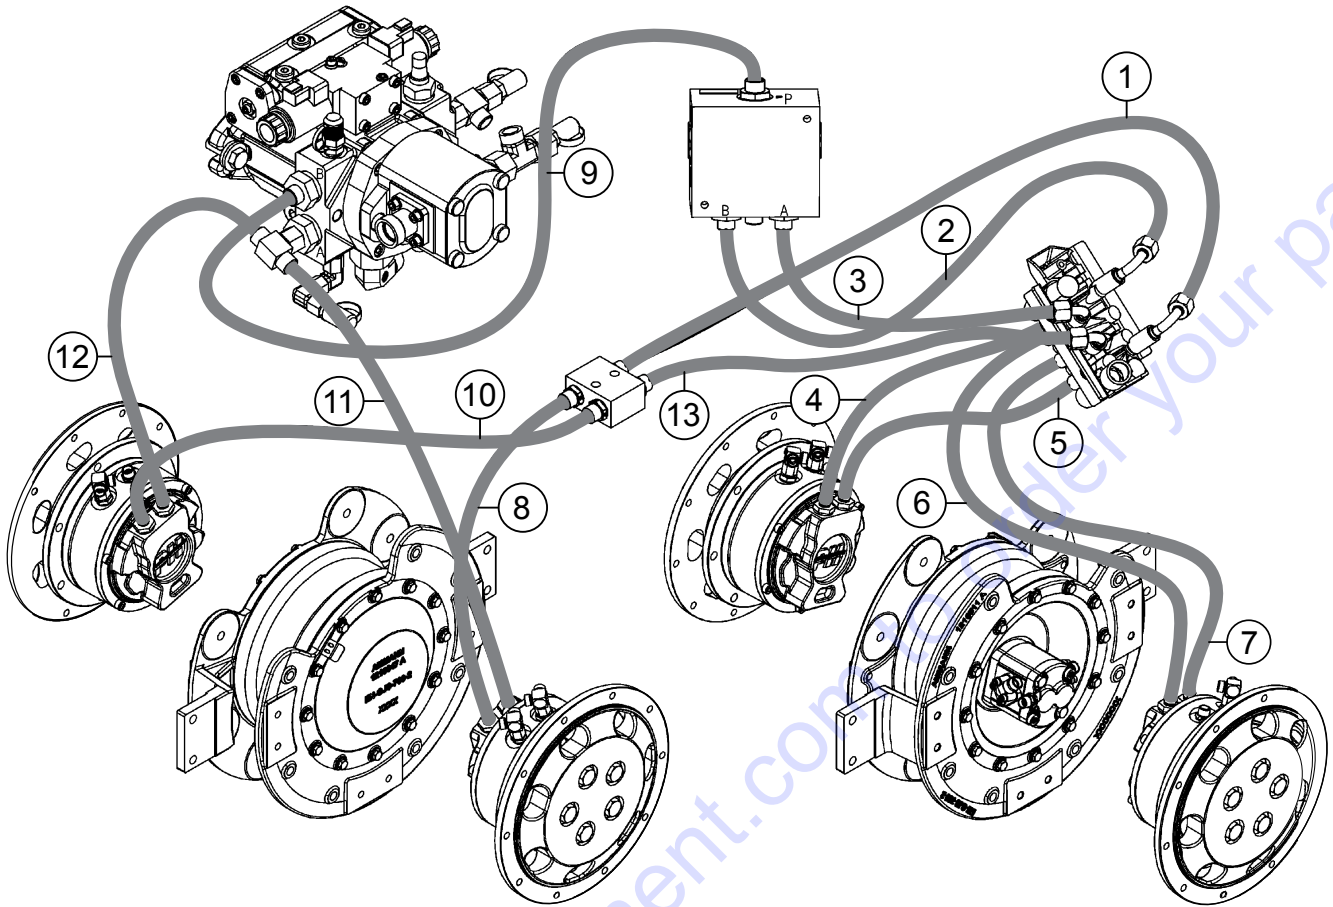

HOSES FOR DRIVE SYSTEM ASSY.

HOSES FOR DRIVE SYSTEM ASSY.

<u>NO.</u>	<u>PART NO.</u>	<u>PART NAME</u>	<u>QTY.</u>	<u>REMARKS</u>
1	1243101	HYDRAULIC HOSE	1	
2	1243103	HYDRAULIC HOSE	1	
3	1243104	HYDRAULIC HOSE	1	
4	1232787	HYDRAULIC HOSE	1	
5	1232724	HYDRAULIC HOSE	1	
6	1243107	HYDRAULIC HOSE	1	
7	1232726	HYDRAULIC HOSE	1	
8	1243099	HYDRAULIC HOSE	1	
9	1232682	HYDRAULIC HOSE	1	
10	1243098	HYDRAULIC HOSE	1	
11	1243096	HYDRAULIC HOSE	1	
12	1243097	HYDRAULIC HOSE	1	
13	1243100	HYDRAULIC HOSE	1	

Go to Discount-Equipment.com to order your parts