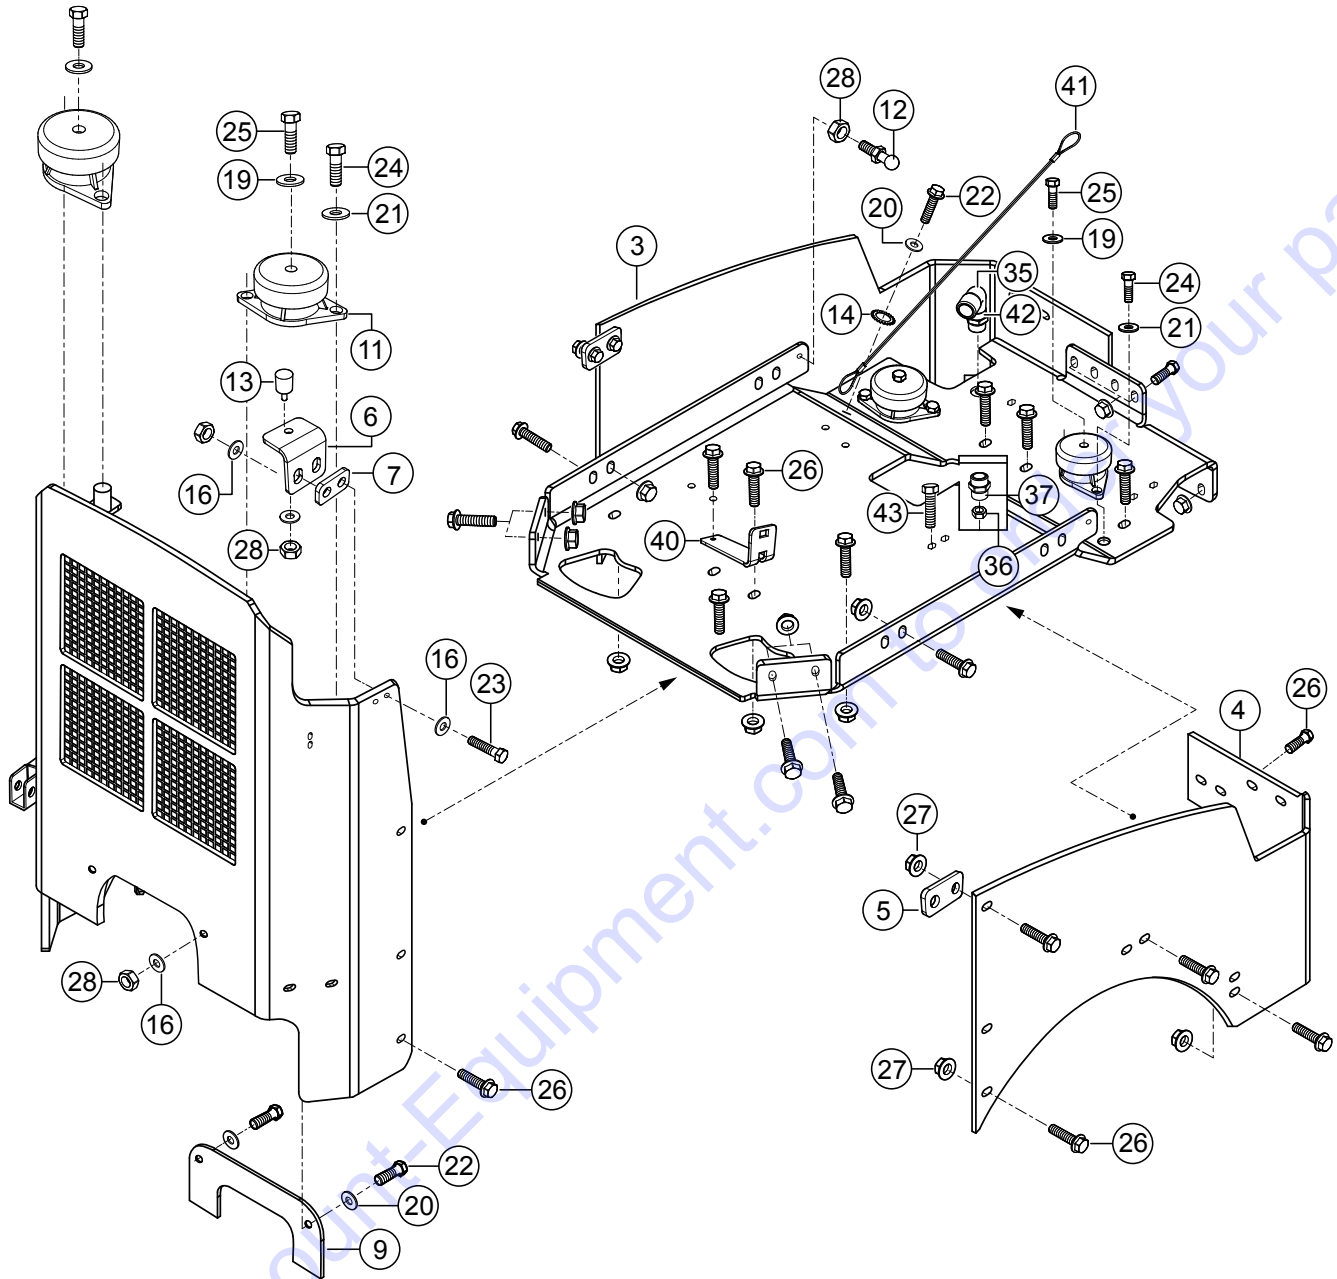

CHASSIS FRONT ASSY.

CHASSIS FRONT ASSY.

<u>NO.</u>	<u>PART NO.</u>	<u>PART NAME</u>	<u>QTY.</u>	<u>REMARKS</u>
3	1225771	SIDE PLATE	1	
4	1225770	SIDE PLATE	1	
5	1225768	HOLDING PLATE	2	
6	1225739	SUPPORT PLATE	2	
7	1225764	SPACER PLATE	2	
9	1225756	COVER	1	
11	1-491741	RUBBER MOUNT	4	
12	1-952972	BALL PIVOT	2	
13	1068503	BUMPER	2	
14	1-944415	SERRATED LOCK WASHER	1	
16	J902263	WASHER	12	
19	J902265	WASHER	4	
20	4-3172600084	WASHER	3	
21	J902264	WASHER	8	
22	4-3002508025	HEX. HEAD SCREW	3	
23	H0062345	HEX. HEAD SCREW	4	
24	J901775	HEX. HEAD SCREW	8	
25	J901782	HEX. HEAD SCREW	4	
26	1283851	SCREW	40	
27	1283693	HEX. NUT	40	
28	J902124	HEX. NUT	10	
35	1-901447	BULKHEAD ELBOW NIPPLE	1	
36	1-901003	UNION NUT	1	
37	1-901276	SEALING PLUG	1	
40	1233172	HOLDER	1	
41	1242717	STAY ROPE	1	
42	J902303	WASHER	1	
43	J901768	HEX. HEAD SCREW	2