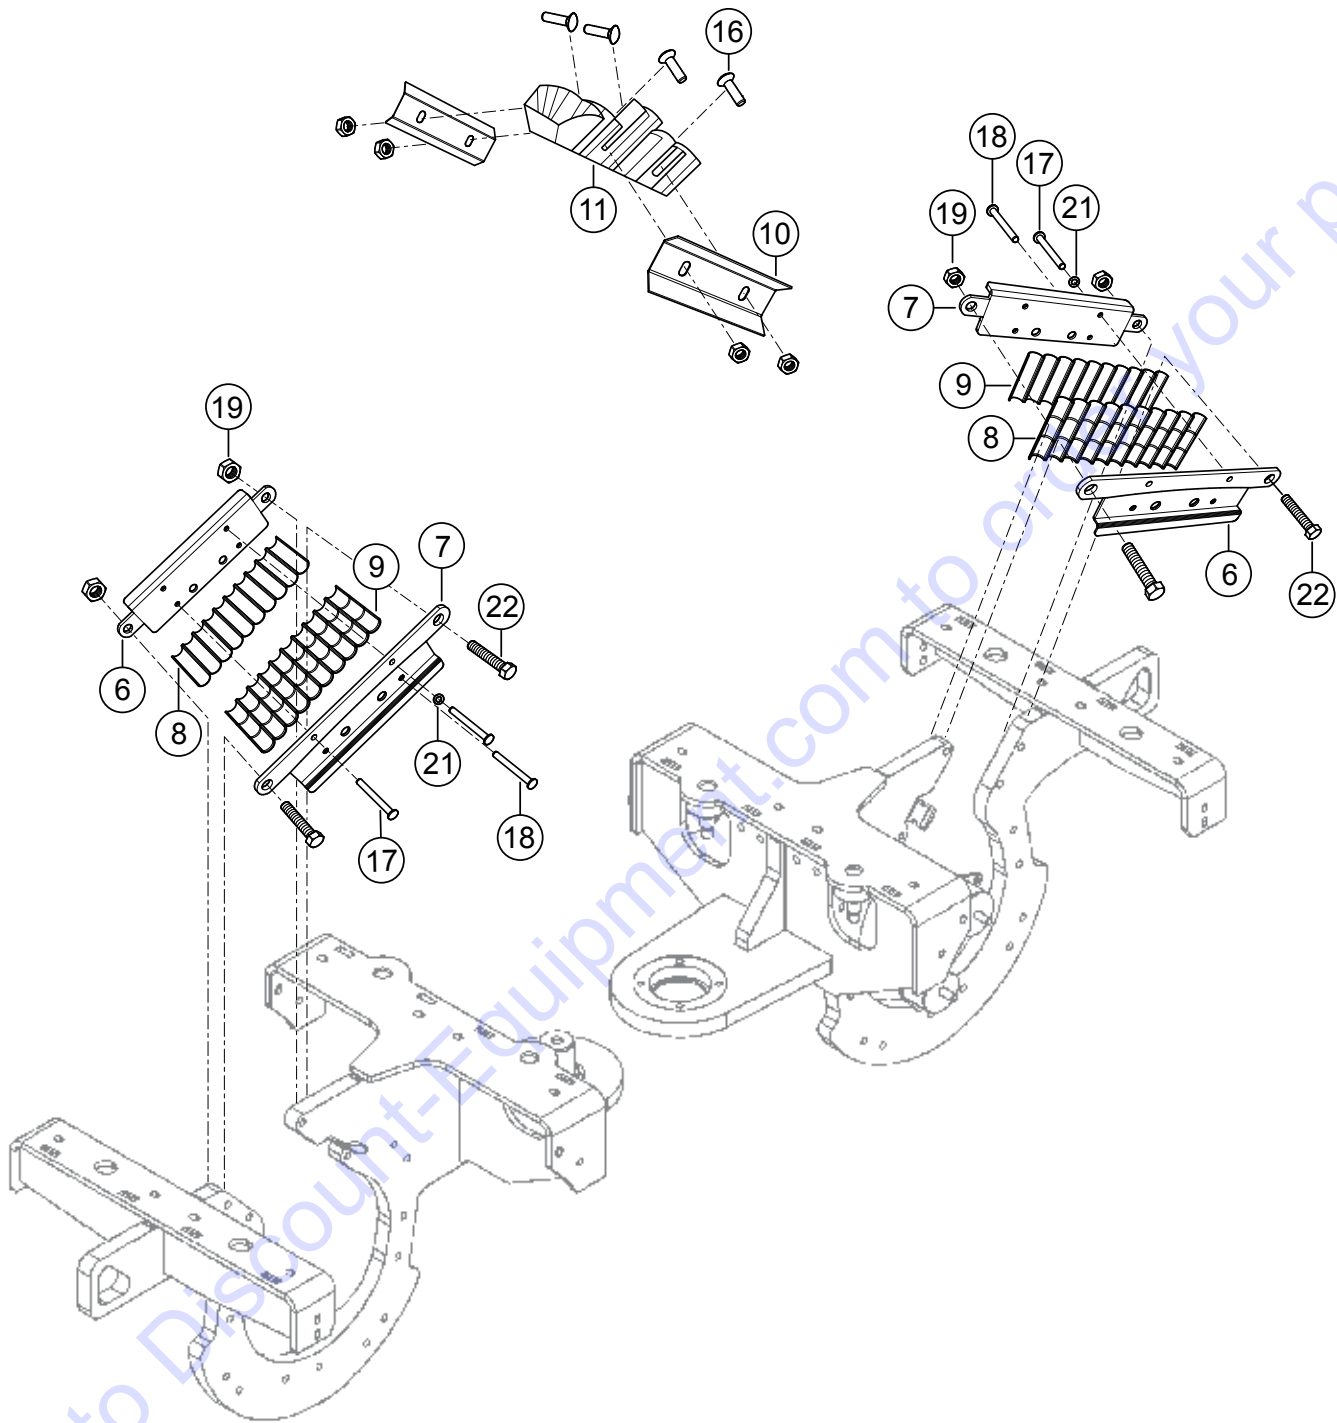

TABLE OF CONTENTS

RX1575/RX157533 S/N 5570002 - 5572979 Trench Roller

Table Of Contents.....	2
Explanation Of Code In Remarks Column.....	4
Suggested Spare Parts	5

Component Drawings

Nameplate And Decals.....	6–11
Drum 24" Assembly.....	12–13
Drum 24"/33" Extension Assembly.....	14–15
Drum 33" Assembly.....	16–17
Drum Drive Assembly.....	18–19
Vibration Assembly.....	20–21
Center Beam Assembly.....	22–23
Center Beam Hose Assembly.....	24–25
Chassis Front Assembly.....	26–27
Chassis Rear Assembly.....	28–29
Engine Hood Assembly.....	30–31
Cover Hood Top Assembly.....	32–33
Cover Hood Bottom Assembly.....	34–35
Fuel Tank Assembly.....	36–37
Pendulum Support Assembly.....	38–39
Pendulum Joint Assembly.....	40–41
Steering Cylinder Assembly.....	42–43
Transport Securing Device Assembly.....	44–45
Diesel Engine Assembly.....	46–47
Engine Add-On Parts Assembly.....	48–55
Engine Electric Parts Assembly.....	56–57
Engine Cooler Assembly.....	58–59
Engine Air Filter Assembly.....	60–61
Engine Muffler Assembly.....	62–63
Variable Displacement Pump Assembly.....	64–65
Gear Pump Assembly.....	66–67
Hydraulic Oil Tank Assembly.....	68–69
Oil Cooler Assembly.....	70–71

CENTER BEAM ASSY.

CENTER BEAM ASSY.

<u>NO.</u>	<u>PART NO.</u>	<u>PART NAME</u>	<u>QTY.</u>	<u>REMARKS</u>
1	1225762	CENTER BEAM	1	
2	1225774	CENTER BEAM, REAR	1	
12	1217092	RUBBER CUSHION	28	
15	H0105624	HEX HEAD SCREW	28	
19	J902125	HEX. NUT	60	

Go to Discount-Equipment.com to order your parts

CENTER BEAM HOSE ASSY.

CENTER BEAM HOSE ASSY.

<u>NO.</u>	<u>PART NO.</u>	<u>PART NAME</u>	<u>QTY.</u>	<u>REMARKS</u>
6	1248133	HOSE GUIDE	2	
7	1236573	HOSE GUIDE	2	
8	1235441	HOSE GUIDE	2	
9	1235442	HOSE GUIDE	2	
10	1225564	CLAMPLING PLATE	2	
11	1235443	HOSE GUIDE	1	
16	J902525	TRUSS HEAD SCREW	4	
17	1-921816	HEX. HEAD SCREW	4	
18	1225694	HEX. HEAD SCREW	4	
19	J902125	HEX. NUT	4	
21	J902260	WASHER	8	
22	H0040591	HEX. HEAD SCREW	4	