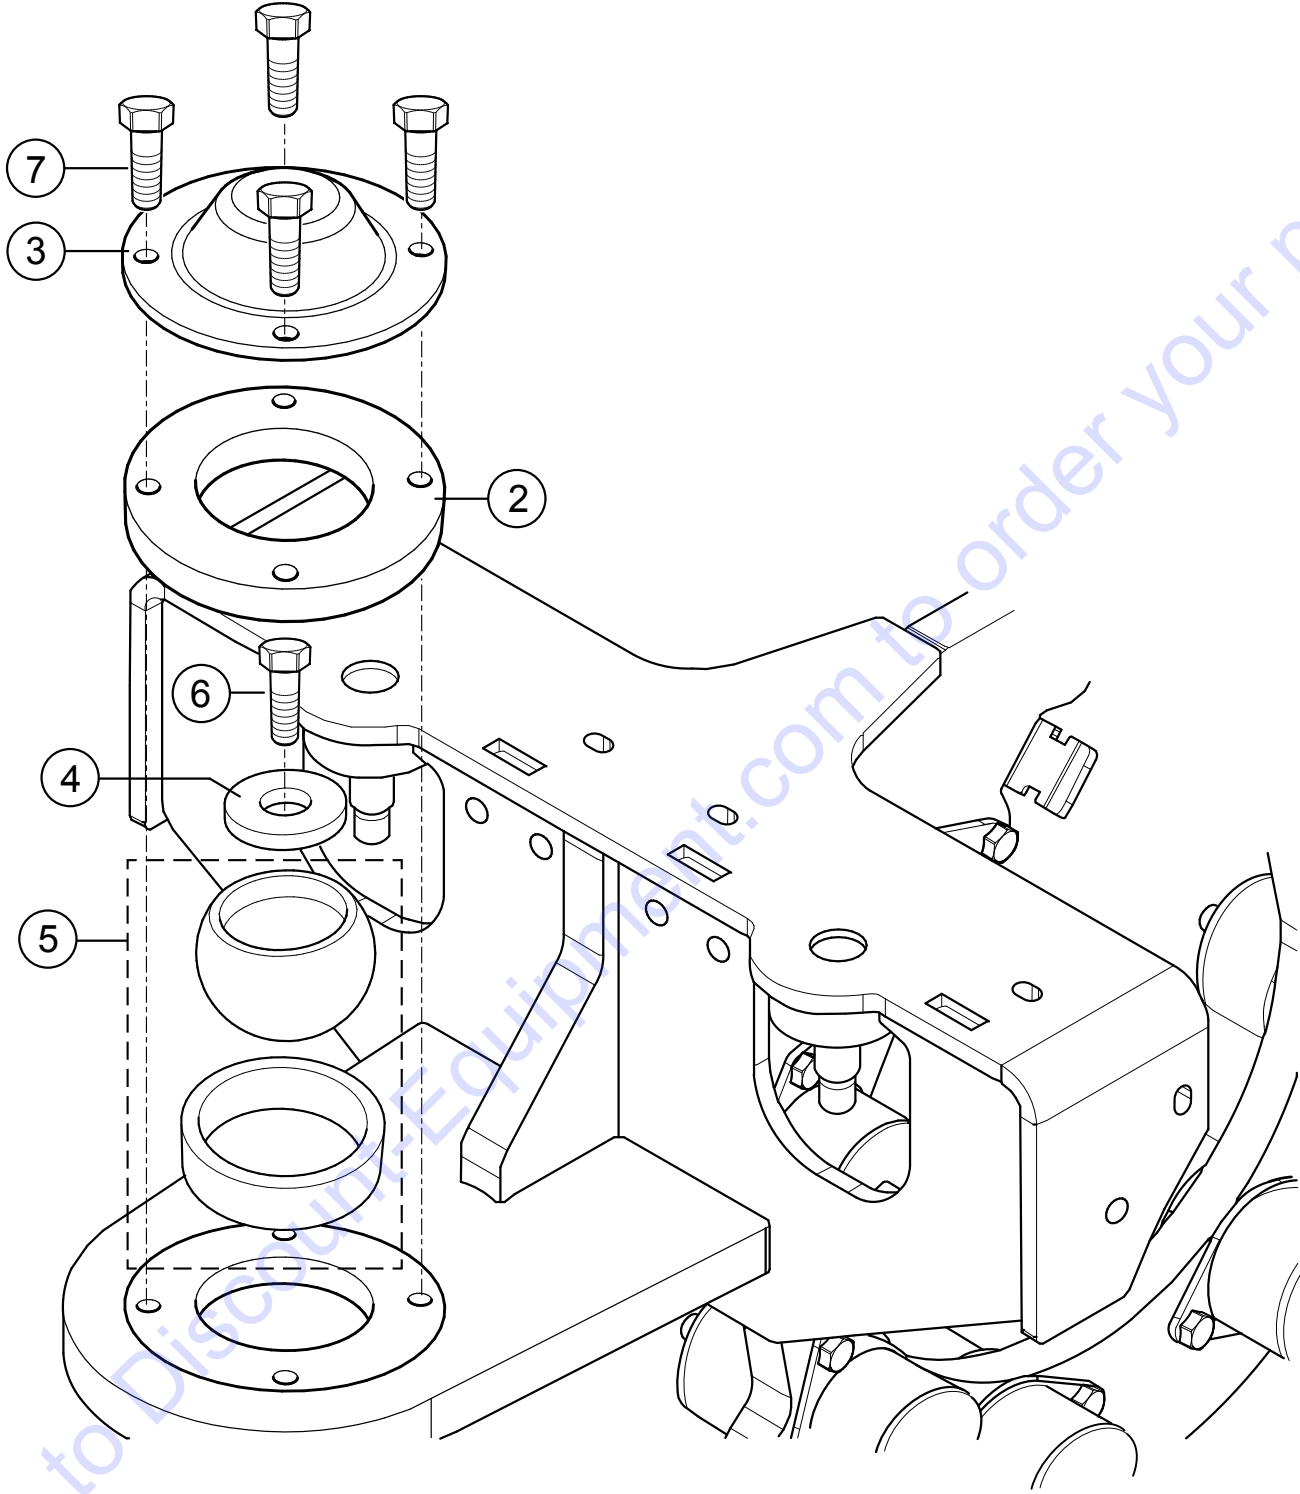

PENDULUM JOINT ASSY.

PENDULUM JOINT ASSY.

<u>NO.</u>	<u>PART NO.</u>	<u>PART NAME</u>	<u>QTY.</u>	<u>REMARKS</u>
2	1225667	CLAMP RING	1	
3	1175651	COVER	1	
4	1175656	ROD W/DRILLED HOLE	1	
5	1175657	PIVOT BEARING	1.....	2 PIECE SET
6	J901799	HEX. HEAD SCREW	1	
7	J901785	HEX. HEAD SCREW	4	

Go to Discount-Equipment.com to order your parts