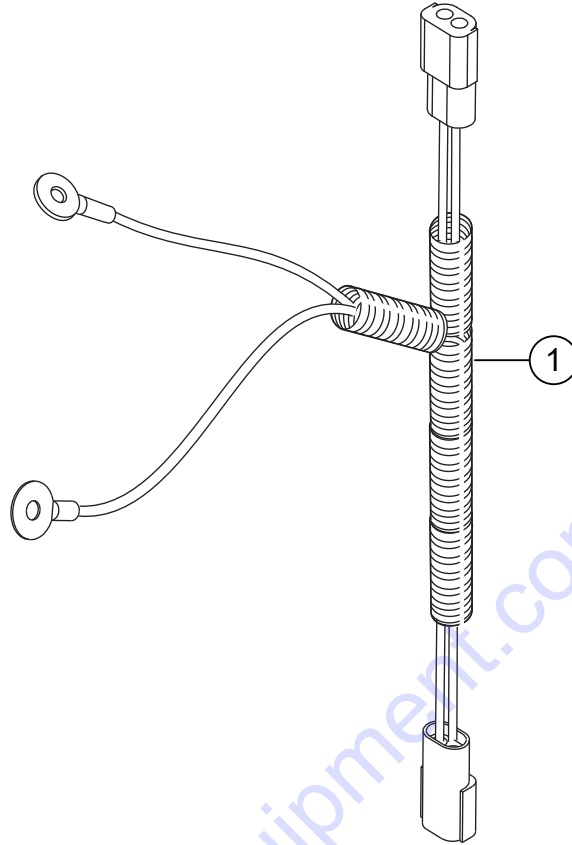

HEIGHT CONTROL ASSY.

HEIGHT CONTROL ASSY.

<u>NO.</u>	<u>PART NO.</u>	<u>PART NAME</u>	<u>QTY.</u>	<u>REMARKS</u>
1	1-952812	HEX PRESS NUT	2	
2	1260881	SENSOR	1	
3	1260985	HOLDING PLATE	1	
4	1227066	RELAY	2	
5	4-3738005010	OVAL HEAD SCREW	2	
10	J901756	HEX HEAD SCREW	2	
15	1238635	CABLE HARNESS	1	

Go to Discount-Equipment.com to order your parts

FILTER SET ASSY.

FILTER SET ASSY.

<u>NO.</u>	<u>PART NO.</u>	<u>PART NAME</u>	<u>QTY.</u>	<u>REMARKS</u>
1#	1-954075	ENGINE OIL FILTER	1	
2#	1-954195	WATER SEPARATOR ELEMENT	1	
3#	76-10210355520	O-RING	1	
4#	1182946	FILTER SET	1	
5#	1224448	AIR FILTER ELEMENT (OUT)	1	
6#	1300309	AIR FILTER ELEMENT (IN)	1	
7#	1-954197	FUEL FILTER ELEMENT	1	
8	4-760099	FILTER SET	1.....	INCLUDES ITEMS W/#

Go to Discount-Equipment.com to order your parts

CABLE HARNESS ASSY.

Go to Discount-Equipment.com to order your parts

CABLE HARNESS ASSY.

<u>NO.</u>	<u>PART NO.</u>	<u>PART NAME</u>	<u>QTY.</u>	<u>REMARKS</u>
1	1299556	CABLE HARNESS	1	