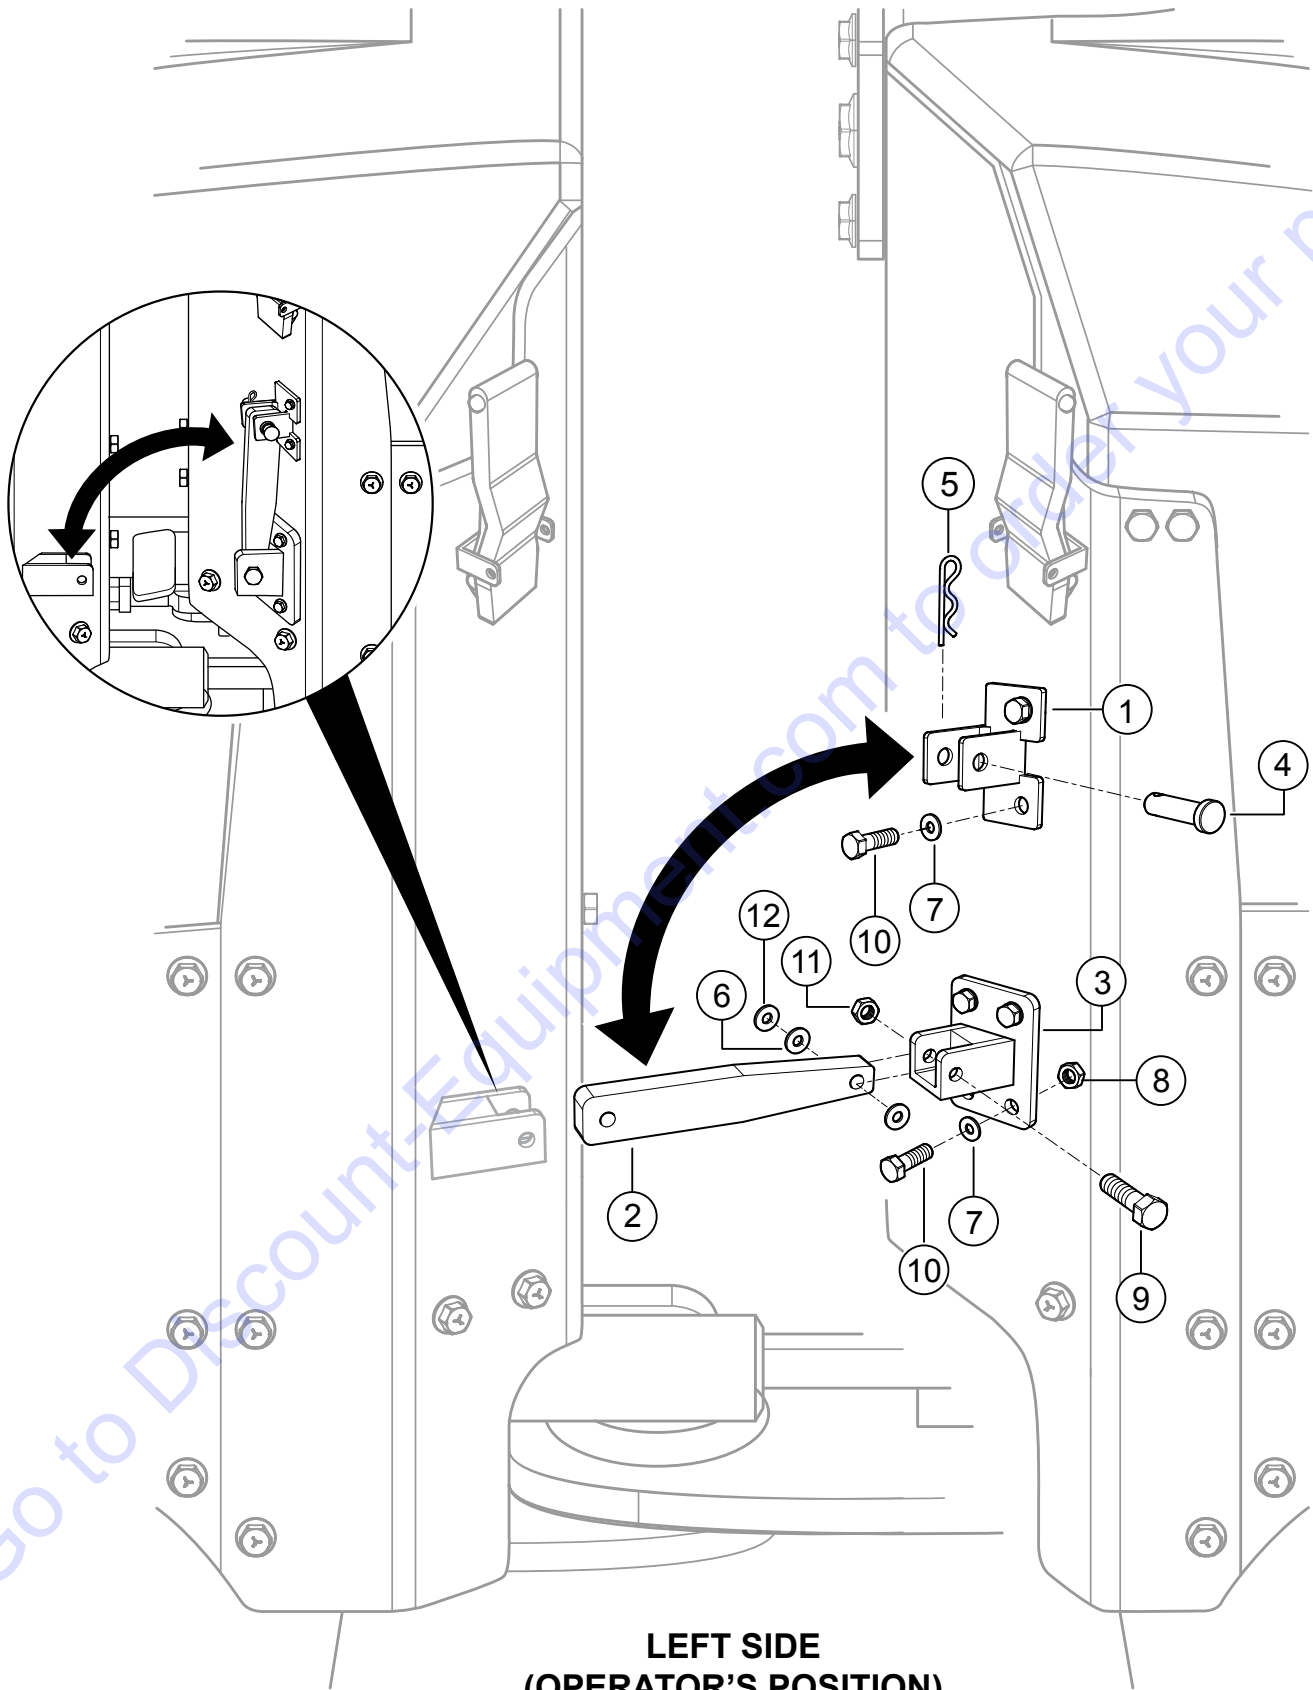

TRANSPORT SECURING DEVICE ASSY.

TRANSPORT SECURING DEVICE ASSY.

<u>NO.</u>	<u>PART NO.</u>	<u>PART NAME</u>	<u>QTY.</u>	<u>REMARKS</u>
1	1223200	FIXTURE	1	
2	1223249	LEVER	1	
3	1226569	ATTACHMENT	1	
4	1175452	BOLT	1	
5	1-952823	COTTER SPRING	1	
6	1240345	WASHER	2	
7	1-908693	STRAIN WASHER	12	
8	J902124	HEX. NUT	6	
9	J901872	HEX. HEAD SCREW	1	
10	J901766	HEX. HEAD SCREW	6	
11	J902125	HEX. NUT	1	
12	J902264	WASHER	1	

Go to Discount-Equipment.com to order your parts