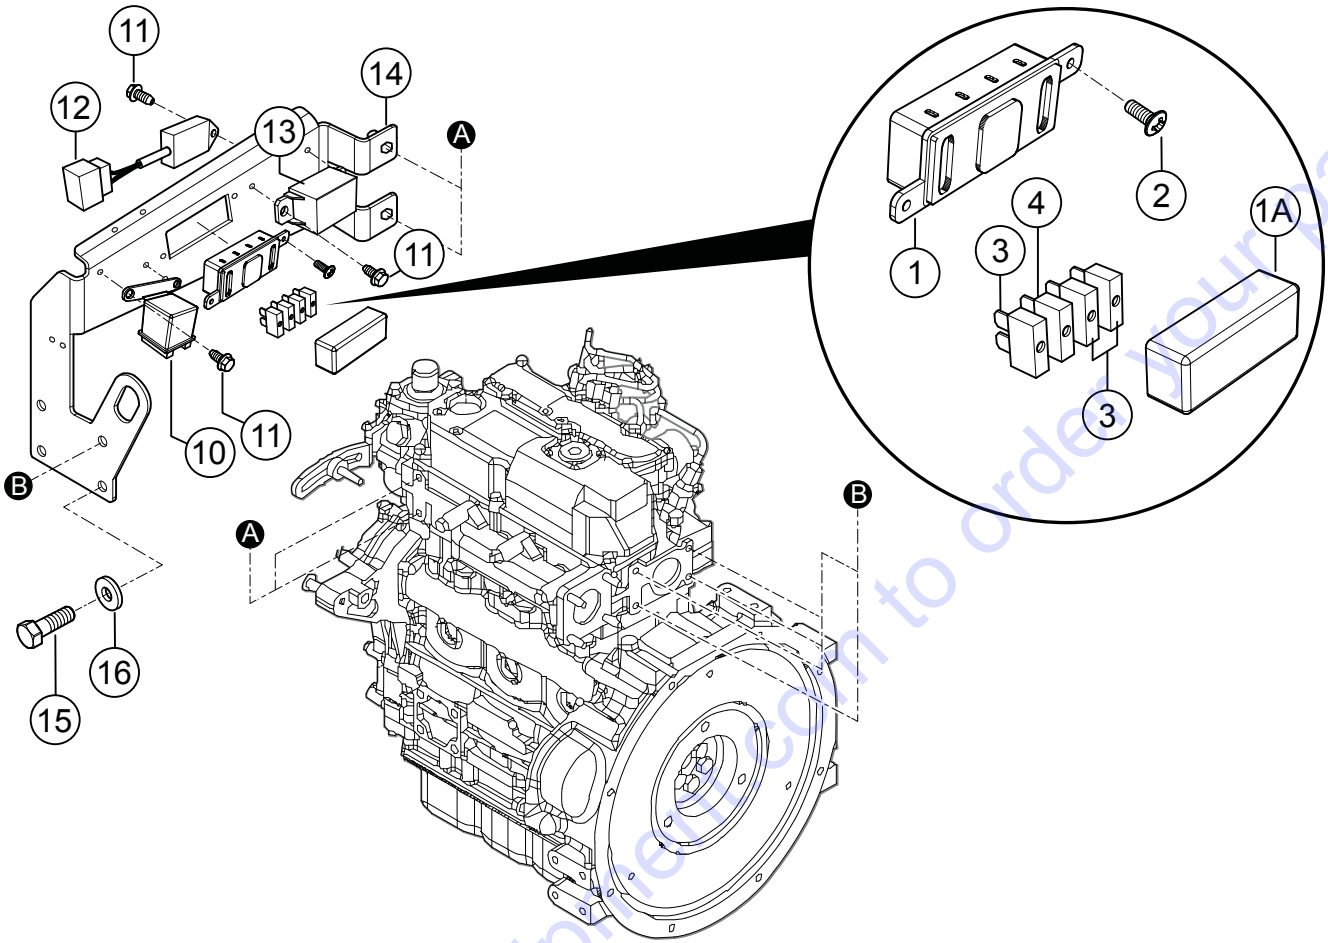

ENGINE ELECTRIC PARTS ASSY.

ENGINE ELECTRIC PARTS ASSY.

<u>NO.</u>	<u>PART NO.</u>	<u>PART NAME</u>	<u>QTY.</u>	<u>REMARKS</u>
1	1-831072	FUSE MODULE	1.....	INCLUDES ITEMS W/#
1A#		COVER, FUSE MODULE	1.....	NOT SOLD SEPARATELY
2	1-903683	BLIND RIVET	2	
3	1-944544	FUSE, 40 AMP	4	
4	4-5422060016	FUSE, 10 AMP	1	
10	11965077910	RELAY	1.....	REPLACES P/N 1-952514
11	1-954180	HEX. HEAD SCREW	5	
12	12921177920	TIME RELAY	1.....	REPLACES P/N 1-952515
13	1-493837	STARTING RELAY	1	
14	1242126	MOUNTING PLATE	1	
15	J901762	HEX. HEAD SCREW	4	
16	1-952116	LOCK WASHER	4	

Go to Discount-Equipment.com to order your parts