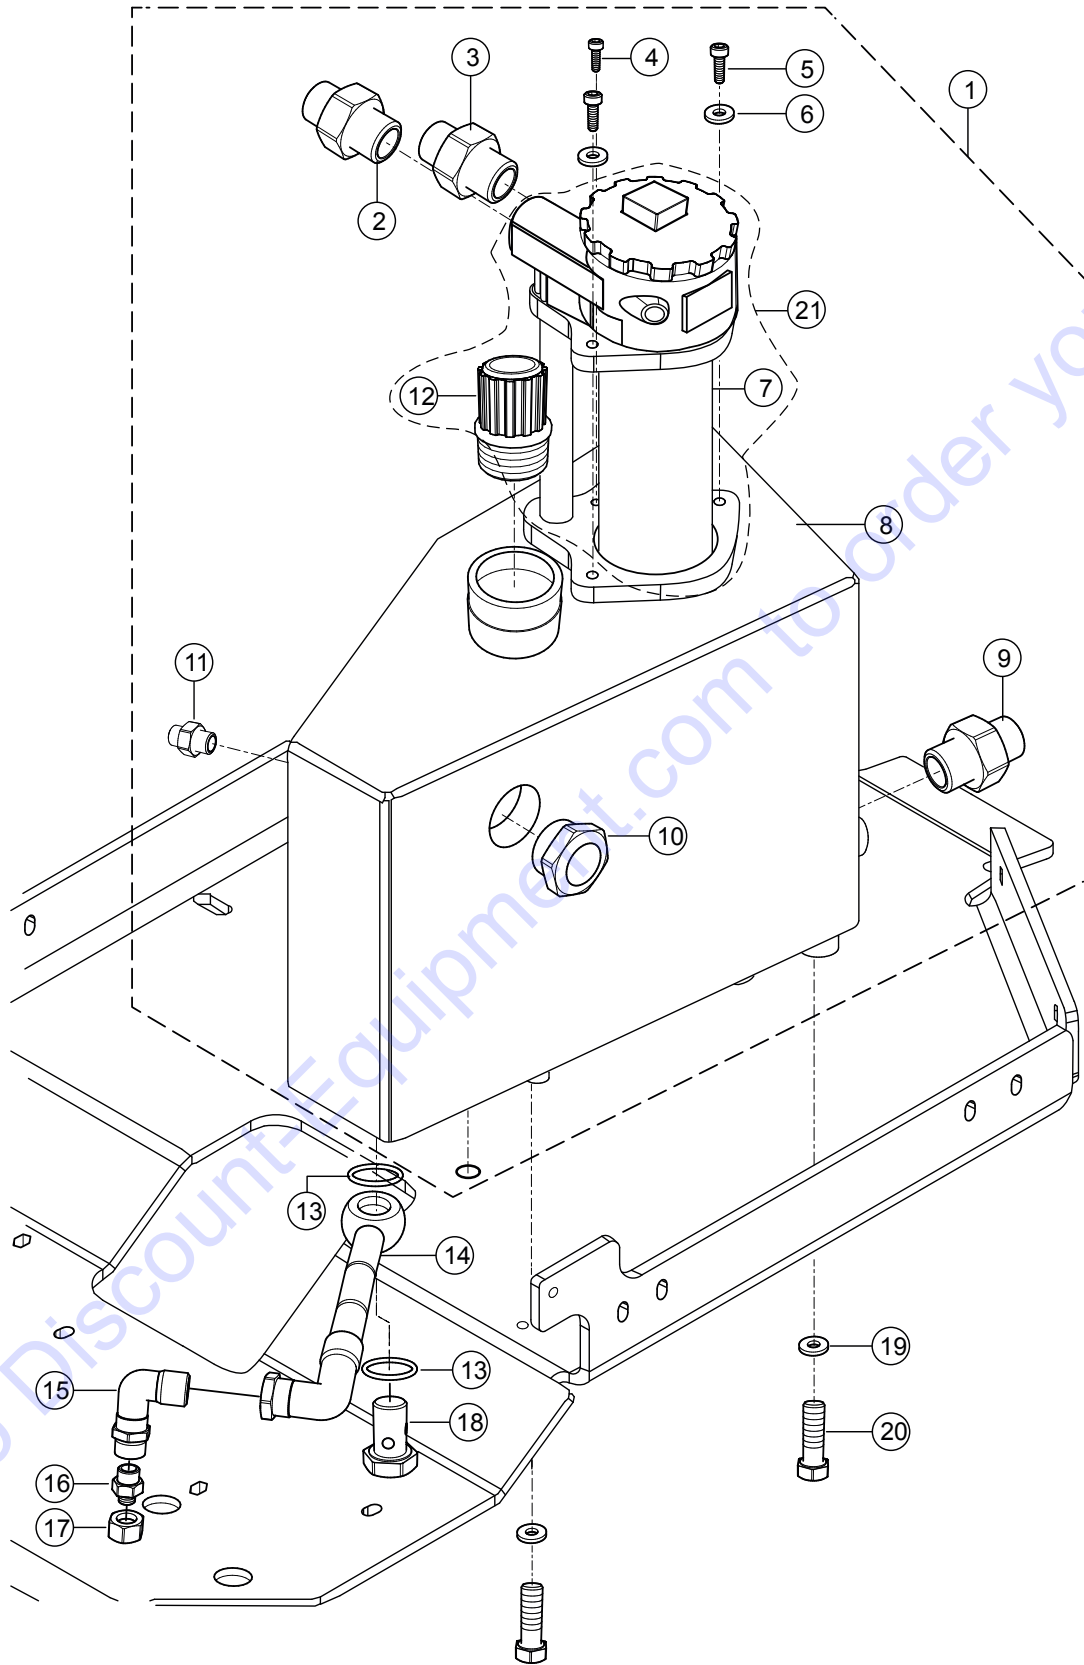

GEAR PUMP ASSY.

<u>NO.</u>	<u>PART NO.</u>	<u>PART NAME</u>	<u>QTY.</u>	<u>REMARKS</u>
1	1-921033	SCREW COUPLING	1	
2	1-901250	ADJUSTABLE MALE STUD RUN	1	
3	1-491354	STRAIGHT FLANGE CONNECTION	1.....	INCLUDES ITEMS W/#
4#	1-906670	O-RING	1	
5$	1194392	O-RING	1	
6%	1-906672	O-RING	1	
7	1-491577	STRAIGHT FLANGE CONNECTION	1.....	INCLUDES ITEMS W/%
8	1216440	GEAR PUMP	1.....	INCLUDES ITEMS W/$
9$	J902645	SOCKET HEAD CAP SCREW	2	

Go to Discount-Equipment.com to order your parts

HYDRAULIC OIL TANK ASSY.