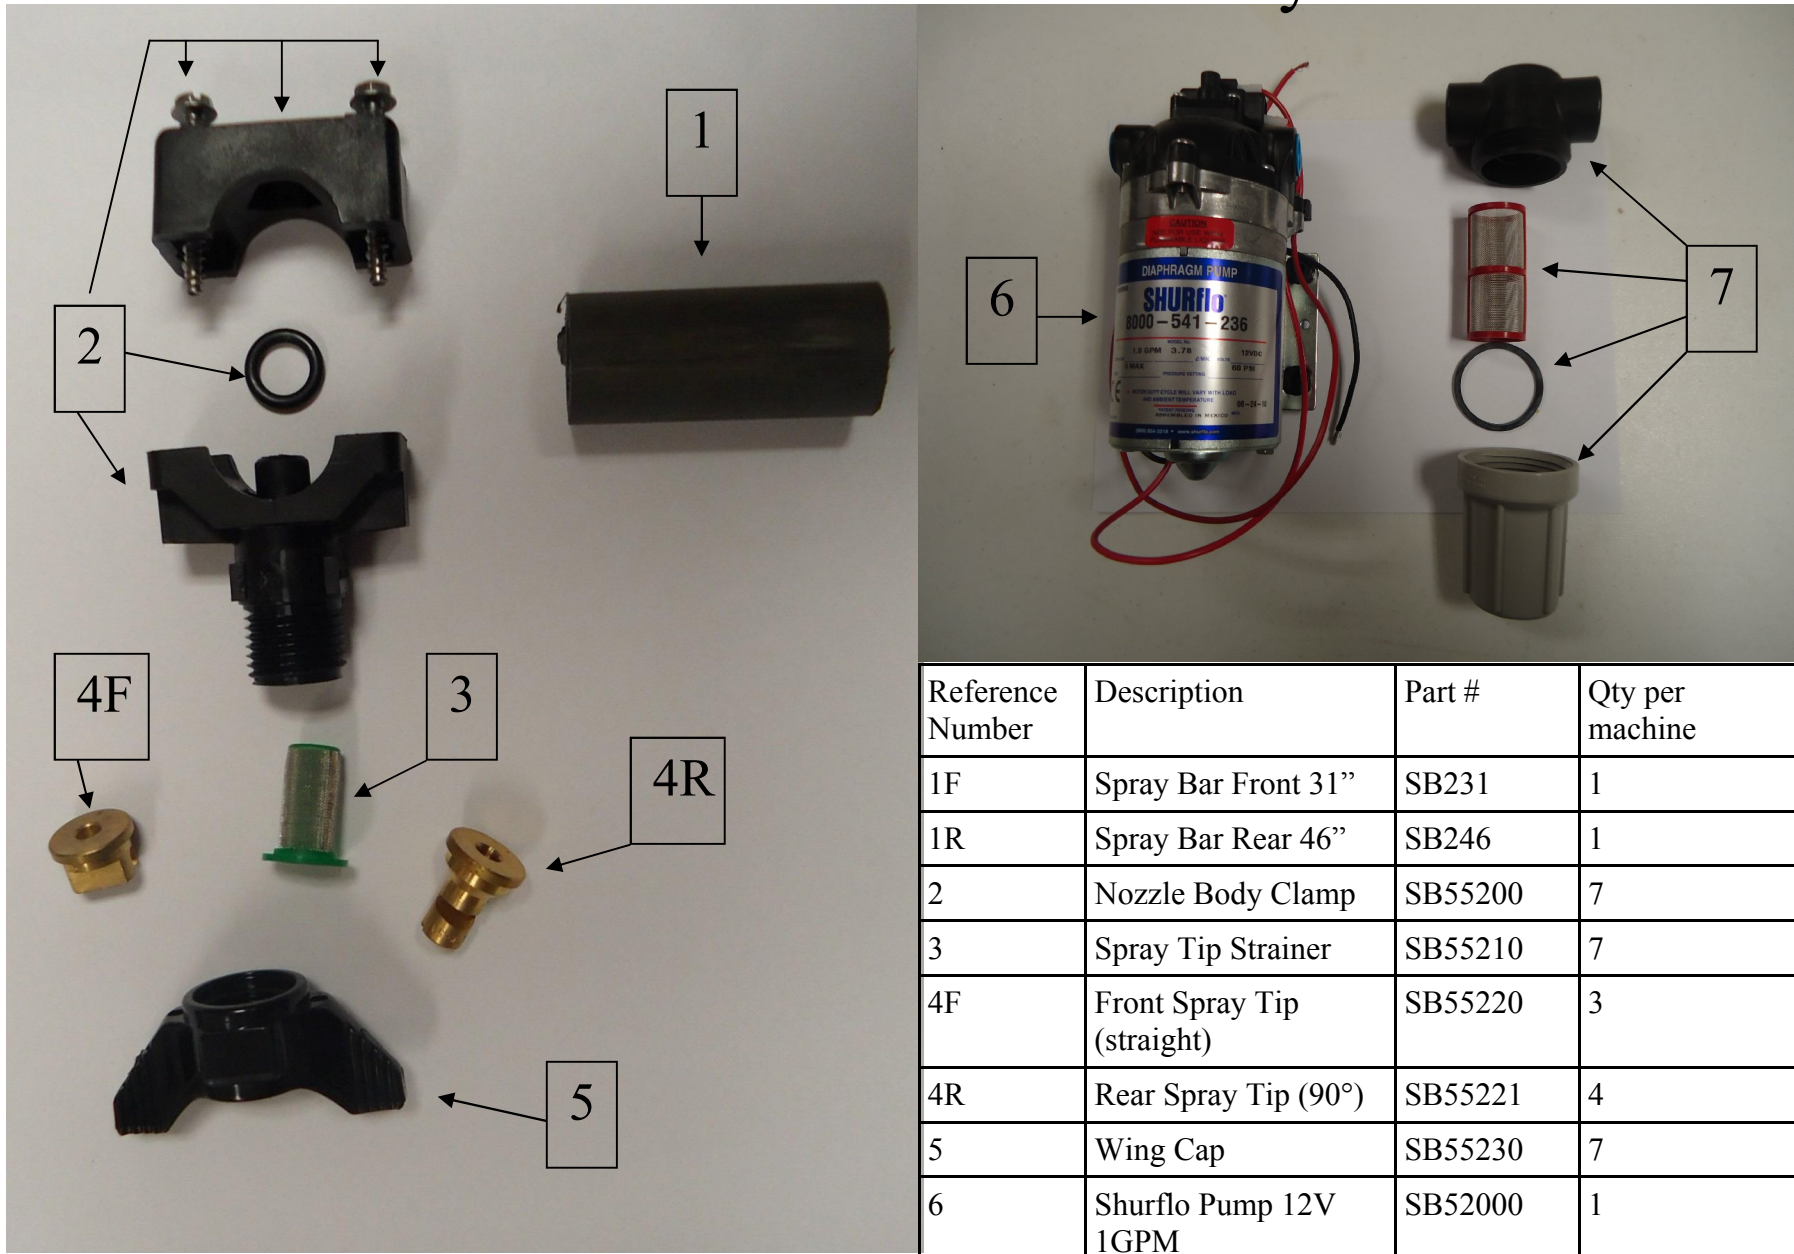

# Model 700 Pressurized Water System

Reference Number	Description	Part #	Qty per machine
1F	Spray Bar Front 31"	SB231	1
1R	Spray Bar Rear 46"	SB246	1
2	Nozzle Body Clamp	SB55200	7
3	Spray Tip Strainer	SB55210	7
4F	Front Spray Tip (straight)	SB55220	3
4R	Rear Spray Tip (90°)	SB55221	4
5	Wing Cap	SB55230	7
6	Shurflo Pump 12V 1GPM	SB52000	1
7	Inline Strainer	SB55100	1