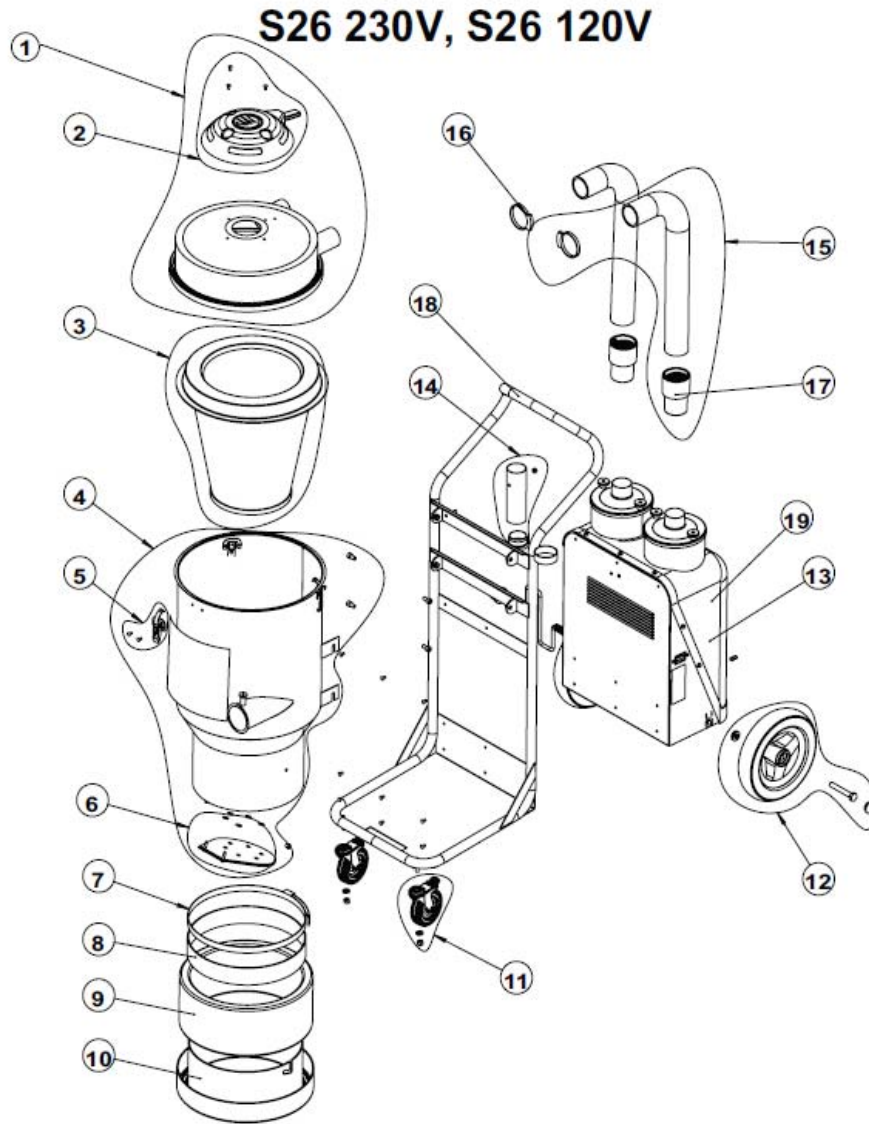

S26 230v &120v

Number	200900256	200900256a
Model	S26/230v	S26/120v
Rev.	01	01

DETAIL A
SCALE 1 : 3

Number	200600539
Model	Engine Pack 230V
Rev.	01

Number	200600539a
Model	Engine Pack 120V
Rev.	01

Accessories S26 230 V, S26 120 V