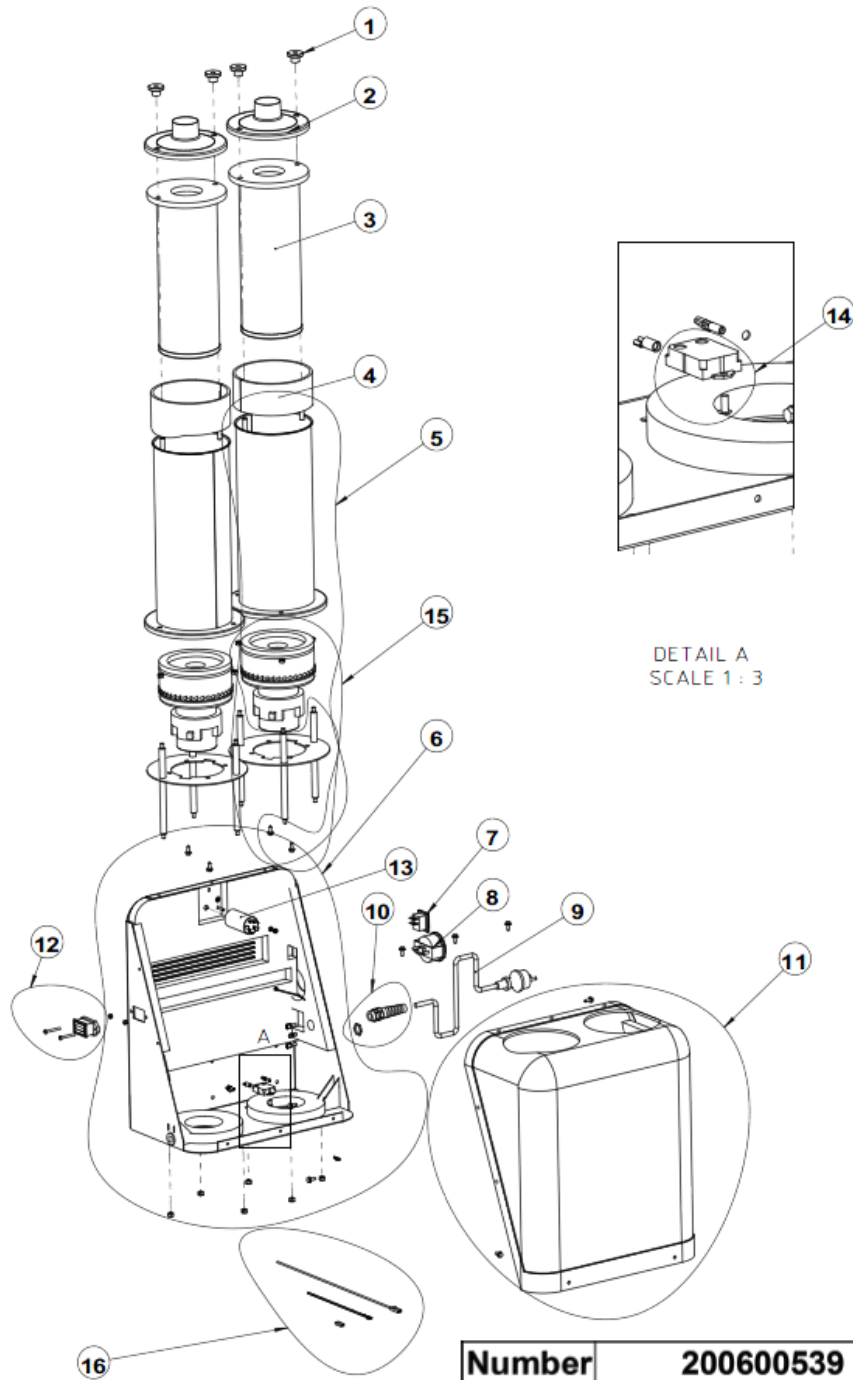

S26 230v &120v

Number	200900256	200900256a
Model	S26/230v	S26/120v
Rev.	01	01

DETAIL A
SCALE 1 : 3

Number	200600539
Model	Engine Pack 230V
Rev.	01

Number	200600539a
Model	Engine Pack 120V
Rev.	01

Accessories S26 230 V, S26 120 V