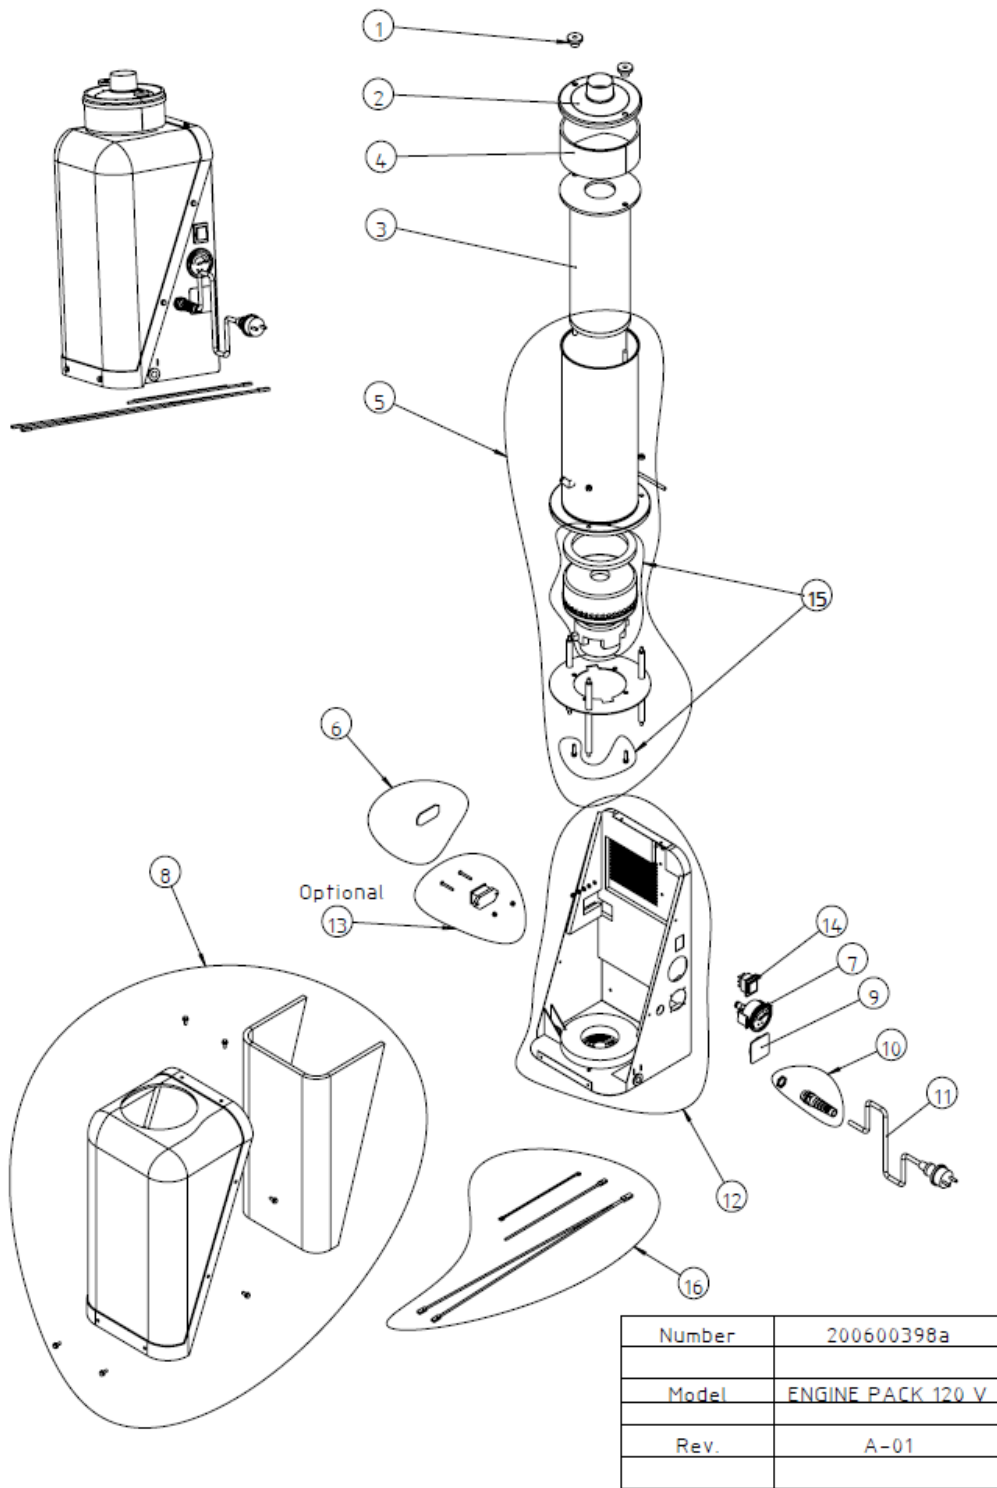

S13 230 V, S13 120V

Number	200900249	200900249a
Model	S13 230v	S13 120V
Rev.	01	01

Number	200600398
Model	ENGINE PACK 230 V
Rev.	A-01

Accessories S13 230 V, S13 120 V