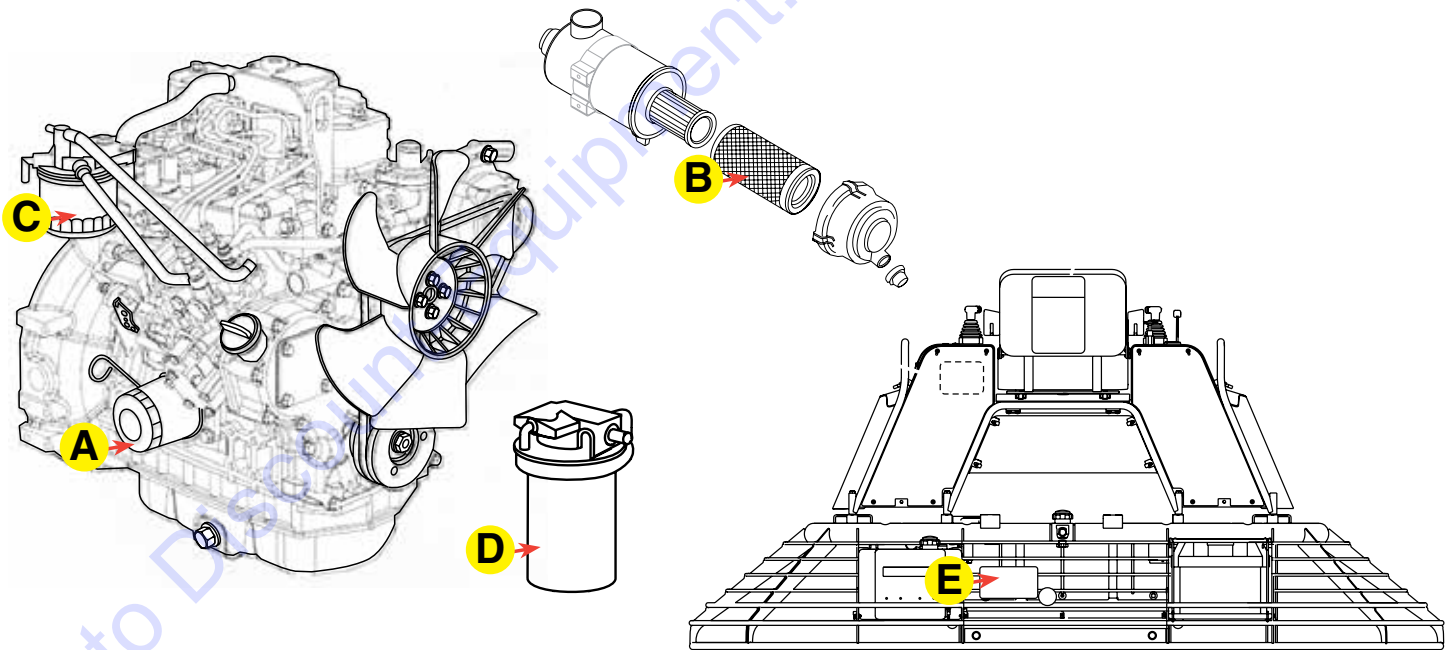

© COPYRIGHT 2021 MULTQUIP INC. REV 0 (011821)