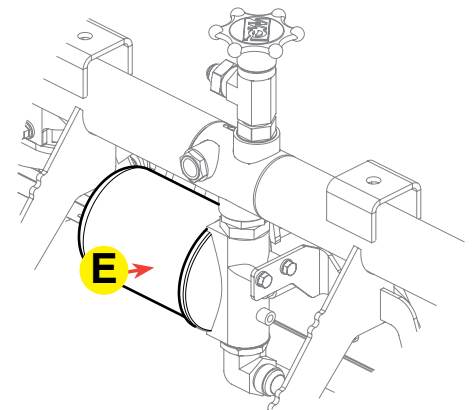

FKITSTXD6I

The FKITSTXD6I Filter Service Kit provides 400 hours of ride-on power trowel usage, dependent on operating conditions. The kit includes:

Filter Service Kit for MQ Whiteman Ride-On Power Trowel

STXD6I

	Replacement Filters	Part Numbers	Qty.	Service Schedule
A	Engine Oil Filter	12915035153	2	Every 200 Hours
B	Air Filter Element - Primary	PMAF25436	1	Every 400 Hours
C	Fuel Filter Primary	11980255801	1	Every 400 Hours
D	Pre Fuel Filter / Separator	12924255730	1	Every 400 Hours
E	Hyd. Suction Filter	22371	1	Every 400 Hours