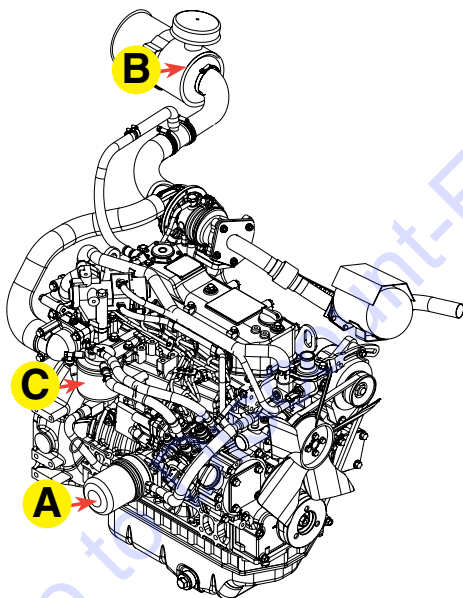

FKITSTXD6I

The FKITSTXD6I Filter Service Kit provides 400 hours of ride-on power trowel usage, dependent on operating conditions. The kit includes:

Filter Service Kit for MQ Whiteman Ride-On Power Trowel

STXD6I

	Replacement Filters	Part Numbers	Qty.	Service Schedule
A	Engine Oil Filter	12915035153	2	Every 200 Hours
B	Air Filter Element - Primary	PMAF25436	1	Every 400 Hours
C	Fuel Filter Primary	11980255801	1	Every 400 Hours
D	Pre Fuel Filter / Separator	12924255730	1	Every 400 Hours
E	Hyd. Suction Filter	22371	1	Every 400 Hours