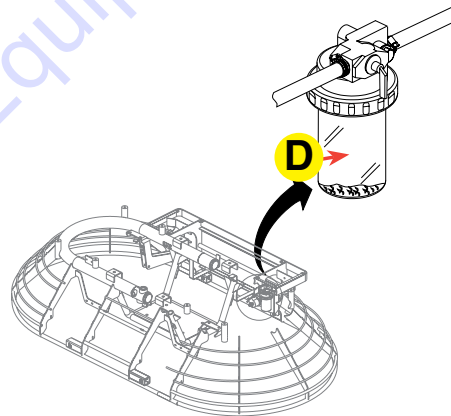

FKITSTXD6I

The FKITSTXD6I Filter Service Kit provides 400 hours of ride-on power trowel usage, dependent on operating conditions. The kit includes:

Filter Service Kit for MQ Whiteman Ride-On Power Trowel

STXD6I

	Replacement Filters	Part Numbers	Qty.	Service Schedule
A	Engine Oil Filter	12915035153	2	Every 200 Hours
B	Air Filter Element - Primary	PMAF25436	1	Every 400 Hours
C	Fuel Filter Primary	11980255801	1	Every 400 Hours
D	Pre Fuel Filter / Separator	12924255730	1	Every 400 Hours
E	Hyd. Suction Filter	22371	1	Every 400 Hours