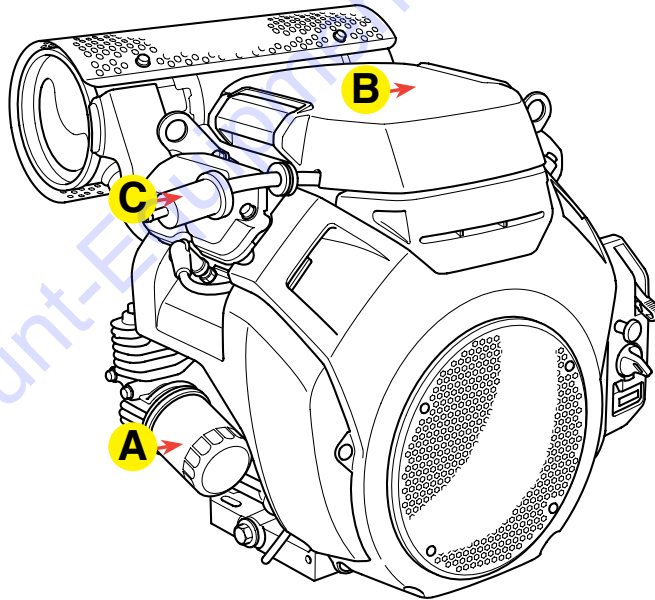

FKITJWN24HTCSL

The FKITSTXD6I Filter Service Kit provides 400 hours of ride-on power trowel usage, dependent on operating conditions. The kit includes:

	Replacement Filters	Part Numbers	Qty.	Service Schedule
A	Engine Oil Filter	15400PLMA01PE	2	Every 200 Hours
B	Air Filter Element - Primary	17210ZJ1842	1	Every 400 Hours
C	Fuel Filter Primary	16910ZE8015	1	Every 400 Hours

Filter Service Kit for MQ Whiteman Ride-On Power Trowel

JWN24HTCSL