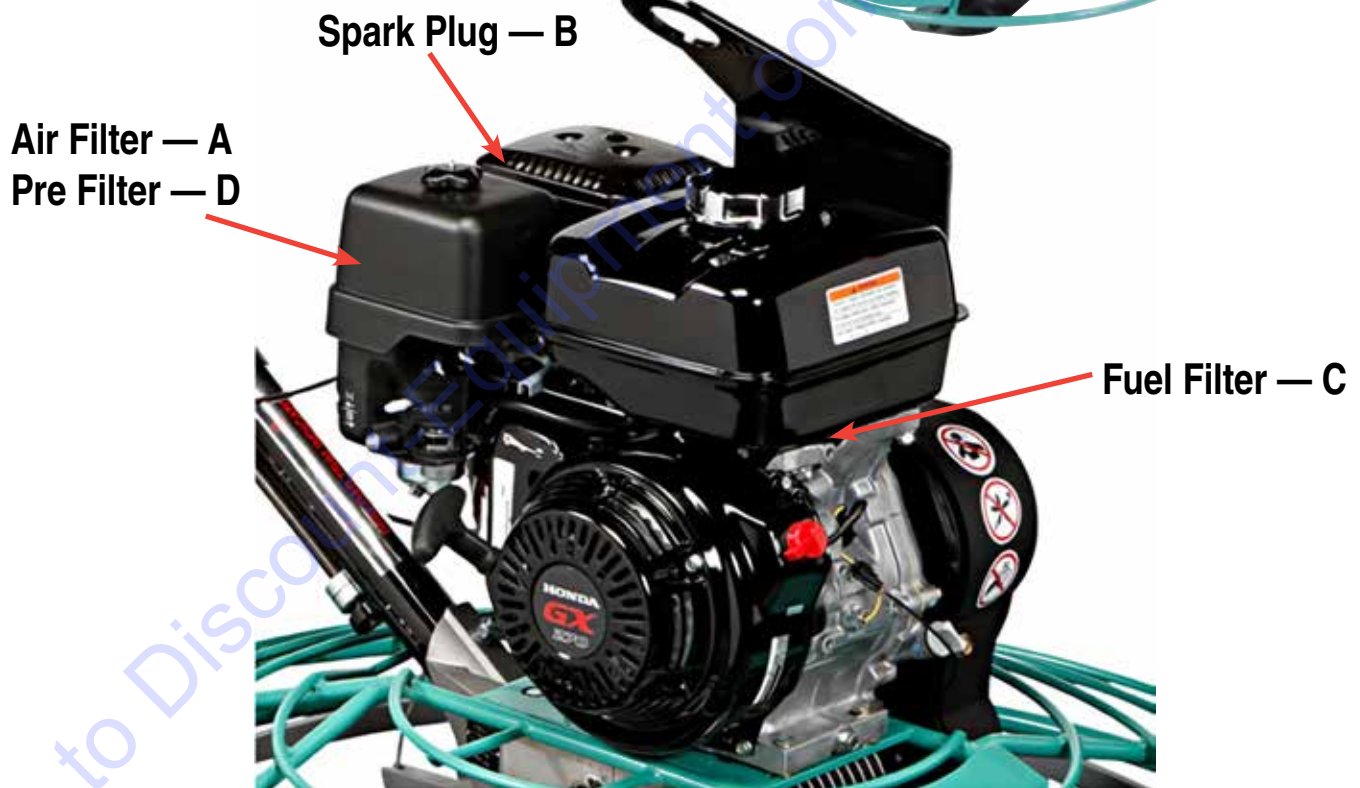

FKITJBH9

Filter Kit for MQ Whiteman Walk-Behind Trowels

**B46H90 • BH90C
JH90C • J36H90H**

The FKITJBH9 Filter Package provides 300 hours or one year of walk-behind usage, dependant on operating conditions. The kit includes:

	Replacement parts	Part number	Qty.	Service schedule
A	Air Filter	17210ZE2515	1	300 Hours
B	Spark Plug	9807956846	1	300 Hours
C	Fuel Filter	17672Z4H000	1	300 Hours
D	Pre Filter	17218ZE2505	1	300 Hours