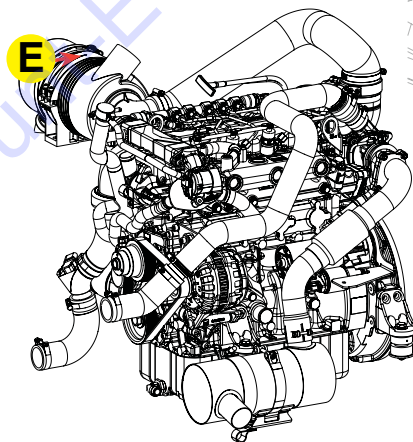

# FKITHTX6H

The FKITHTX6H Filter Service Kit provides 400 hours of ride-on power trowel usage, dependent on operating conditions. The kit includes:

## Filter Service Kit for MQ Whiteman Ride-On Power Trowel HTX6H

	Replacement Filters	Part Numbers	Qty.	Service Schedule
A	Engine Oil Filter	42602-68	1	Every 400 Hours
B	Air Filter Element - Primary	42702-1	1	Every 400 Hours
C	Breather Filter	42602-34	1	Every 400 Hours
D	Fuel Filter Primary	42602-18	1	Every 400 Hours
E	Pre Fuel Filter / Separator	42602-15	1	Every 400 Hours
F	Hyd Med Pressure Filter	42616-1	1	Every 400 Hours
G	Hyd. High Pressure Filter	42615-1	1	Every 400 Hours