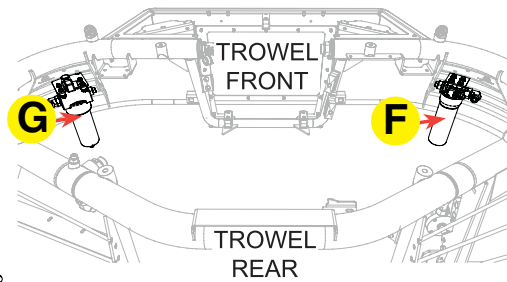

FKITHTX6H

The FKITHTX6H Filter Service Kit provides 400 hours of ride-on power trowel usage, dependent on operating conditions. The kit includes:

Filter Service Kit for MQ Whiteman Ride-On Power Trowel HTX6H

	Replacement Filters	Part Numbers	Qty.	Service Schedule
A	Engine Oil Filter	42602-68	1	Every 400 Hours
B	Air Filter Element - Primary	42702-1	1	Every 400 Hours
C	Breather Filter	42602-34	1	Every 400 Hours
D	Fuel Filter Primary	42602-18	1	Every 400 Hours
E	Pre Fuel Filter / Separator	42602-15	1	Every 400 Hours
F	Hyd Med Pressure Filter	42616-1	1	Every 400 Hours
G	Hyd. High Pressure Filter	42615-1	1	Every 400 Hours