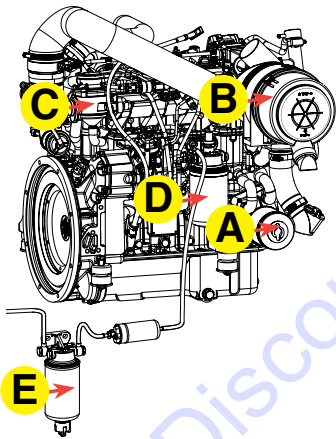

# FKITHTX6H

The FKITHTX6H Filter Service Kit provides 400 hours of ride-on power trowel usage, dependent on operating conditions. The kit includes:

## Filter Service Kit for MQ Whiteman Ride-On Power Trowel HTX6H

	Replacement Filters	Part Numbers	Qty.	Service Schedule
A	Engine Oil Filter	42602-68	1	Every 400 Hours
B	Air Filter Element - Primary	42702-1	1	Every 400 Hours
C	Breather Filter	42602-34	1	Every 400 Hours
D	Fuel Filter Primary	42602-18	1	Every 400 Hours
E	Pre Fuel Filter / Separator	42602-15	1	Every 400 Hours
F	Hyd Med Pressure Filter	42616-1	1	Every 400 Hours
G	Hyd. High Pressure Filter	42615-1	1	Every 400 Hours