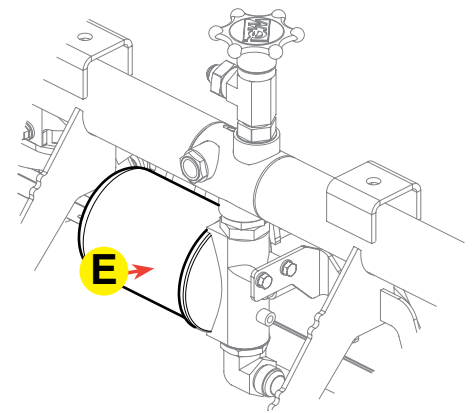

FKITHTXD6I

The FKITHTXD6I Filter Service Kit provides 400 hours of ride-on power trowel usage, dependent on operating conditions. The kit includes:

Filter Service Kit for MQ Whiteman Ride-On Power Trowel

HTXD6I

	Replacement Filters	Part Numbers	Qty.	Service Schedule
A	Engine Oil Filter	12915035153	2	Every 200 Hours
B	Air Filter Element - Primary	PMAF25436	1	Every 400 Hours
C	Fuel Filter - Primary	11980255801	1	Every 400 Hours
D	Pre Fuel Filter / Separator	12924255730	1	Every 400 Hours
E	Hyd. Suction Filter	22317	1	Every 400 Hours