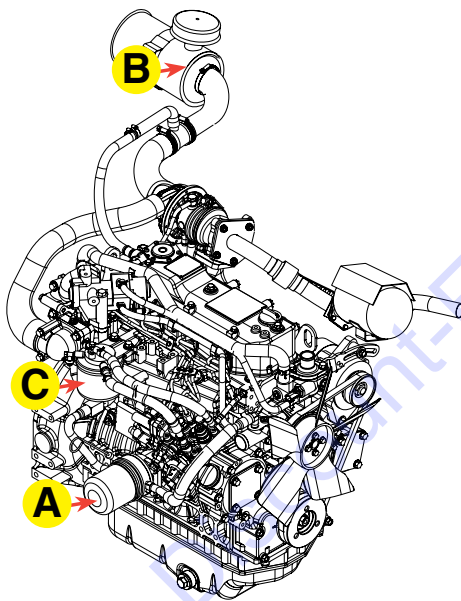

FKITHTXD6I

The FKITHTXD6I Filter Service Kit provides 400 hours of ride-on power trowel usage, dependent on operating conditions. The kit includes:

Filter Service Kit for MQ Whiteman Ride-On Power Trowel

HTXD6I

	Replacement Filters	Part Numbers	Qty.	Service Schedule
A	Engine Oil Filter	12915035153	2	Every 200 Hours
B	Air Filter Element - Primary	PMAF25436	1	Every 400 Hours
C	Fuel Filter - Primary	11980255801	1	Every 400 Hours
D	Pre Fuel Filter / Separator	12924255730	1	Every 400 Hours
E	Hyd. Suction Filter	22317	1	Every 400 Hours