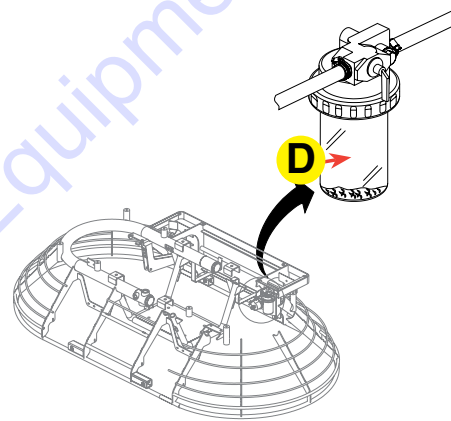

FKITHTXD6I

The FKITHTXD6I Filter Service Kit provides 400 hours of ride-on power trowel usage, dependent on operating conditions. The kit includes:

Filter Service Kit for MQ Whiteman Ride-On Power Trowel

HTXD6I

	Replacement Filters	Part Numbers	Qty.	Service Schedule
A	Engine Oil Filter	12915035153	2	Every 200 Hours
B	Air Filter Element - Primary	PMAF25436	1	Every 400 Hours
C	Fuel Filter - Primary	11980255801	1	Every 400 Hours
D	Pre Fuel Filter / Separator	12924255730	1	Every 400 Hours
E	Hyd. Suction Filter	22317	1	Every 400 Hours