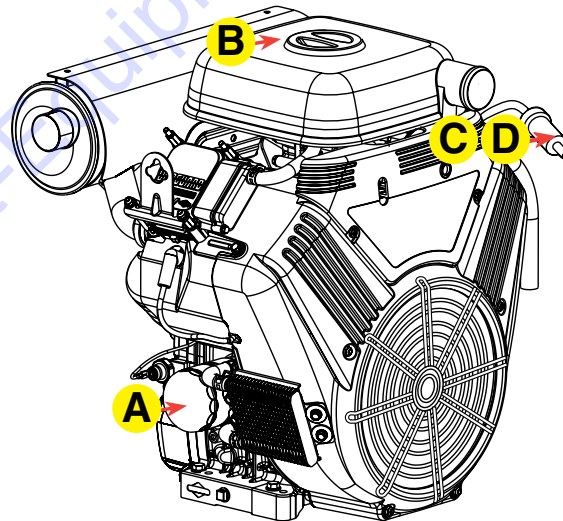

FKITHHNG5

The FKITHHNG5 Filter Service Kit provides 400 hours of ride-on power trowel usage, dependent on operating conditions. The kit includes:

Filter Service Kit for MQ Whiteman Ride-On Power Trowel

HHNG5

	Replacement Filters	Part Numbers	Qty.	Service Schedule
A	Engine Oil Filter	842921	2	Every 200 Hours
B	Air Filter Element - Prefilter	692520	1	Every 400 Hours
	Air Filter Element - Primary	692519	1	Every 400 Hours
C	Fuel Filter - Primary - 20 micron	845125	1	Every 400 Hours
D	Pre Fuel Filter - 40 micron	45722	1	Every 400 Hours