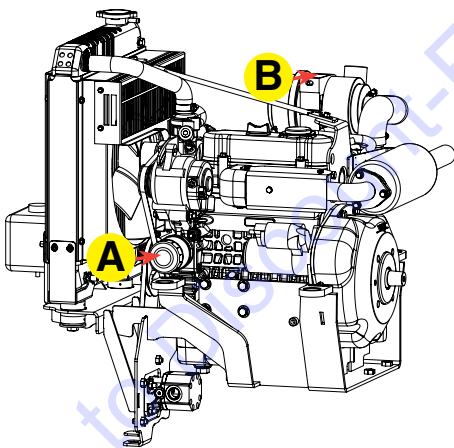

© COPYRIGHT 2021 MULTQUIP INC. REV 0 (011821)