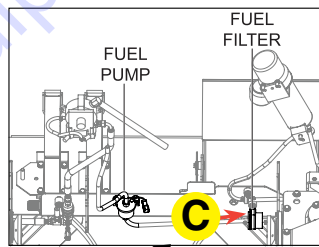

© COPYRIGHT 2021 MULTQUIP INC. REV 0 (011821)