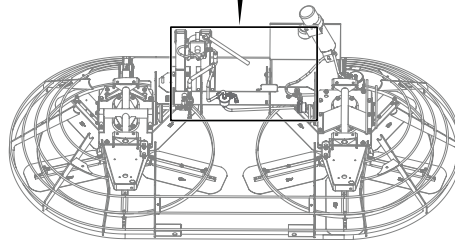

© COPYRIGHT 2021 MULTQUIP INC. REV 0 (011821)