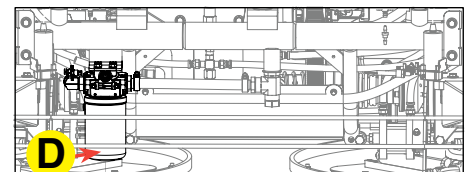

© COPYRIGHT 2021 MULTQUIP INC. REV 0 (011821)