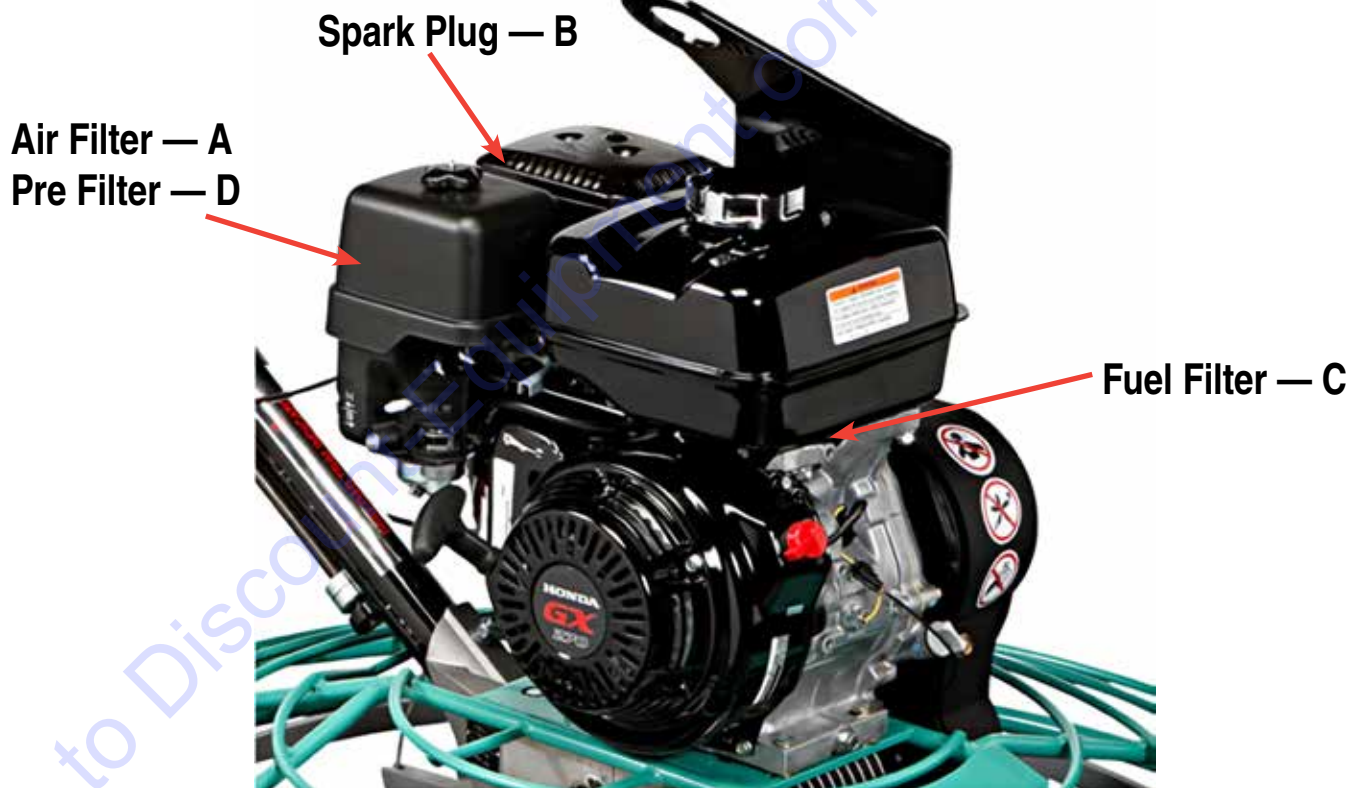

FKITHDAH13

Filter Kit for MQ Whiteman Walk-Behind Trowels HDA48413H

The FKITHDAH13 Filter Package provides 300 hours or one year of walk-behind usage, dependant on operating conditions. The kit includes:

	Replacement parts	Part number	Qty.	Service schedule
A	Air Filter	17210ZE3505	1	300 Hours
B	Spark Plug	9807955846	1	300 Hours
C	Fuel Filter	17672ZE2W01	1	300 Hours
D	Pre Filter	17218ZE3505	1	300 Hours