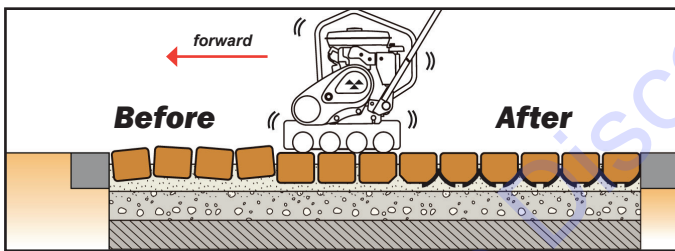

PAVER PLATES

*Mikasa*

Make a lasting impression.

MQ Mikasa paver plates are preferred by landscapers & hardscapers for large installation projects. Their unique design protects expensive pavers used on high-end custom work and enhances finish quality.

- **Hard rubber rollers protect pavers from scratching, chipping, breaking and dragging.**
- **Great for narrow areas and compaction alongside walls.**
- **Toolless foldable handle allows for quick and easy loading into vans and trucks.**
- **Rollers allow for easy pull back to compact on the spot.**
- **Greatly improves productivity compared to standard plate compactors.**

## PROCESS AND RESULTS

*Give interlocking pavers an even finish*

*You can fold the handle without any tools and load on trucks or vans.*