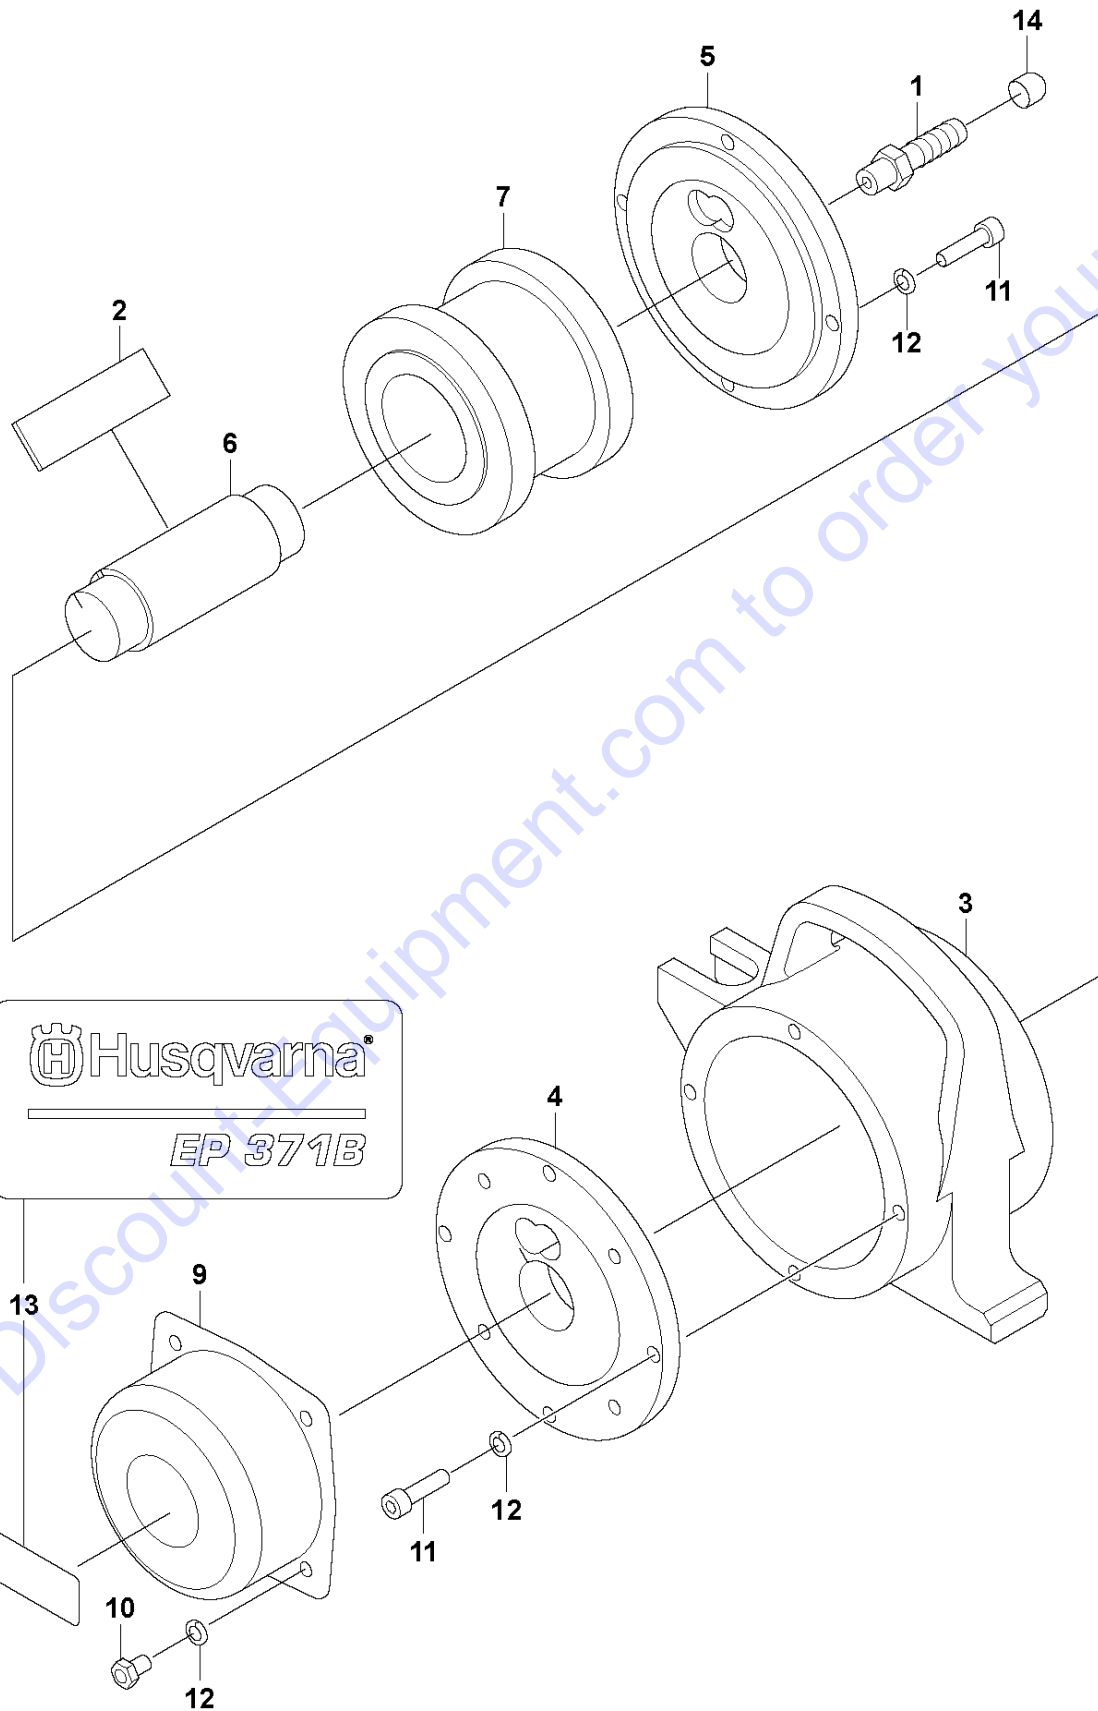

**A** EP121B  
PRODUCT COMPLETE

Go to Discount-Equipment.com to order your parts

Ref	Part No	Description	Remark	QTY KIT
1	595 52 07-01	BODY		1
2	595 52 08-01	FLANGE		1
3	595 44 60-01	FLANGE		1
4	594 27 40-01	SHAFT		1
5	594 27 41-01	DISC		1
6	594 27 42-01	ROTOR		1
8	594 27 74-01	SLEEVE		1
9	595 44 67-01	COVER		1
10	595 03 45-01	SCREW	M8x25 ISO4762 8.8 A2K	8
11	595 06 13-01	WASHER	M8 DIN127B	8
12	599 82 88-01	DECAL		1
13	594 28 89-01	PLUG		1

Go to [Discount-Equipment.com](https://Discount-Equipment.com) to order your parts

**B** EP271B  
PRODUCT COMPLETE

Go to Discount-Equipment.com to order your parts

Ref	Part No	Description	Remark	QTY KIT
1	595 52 07-01	BODY		1
2	595 52 08-01	FLANGE		1
3	595 44 60-01	FLANGE		1
4	594 27 40-01	SHAFT		1
5	594 27 41-01	DISC		1
6	595 44 61-01	ROTOR		1
8	594 27 74-01	SLEEVE		1
9	595 44 67-01	COVER		1
10	595 03 45-01	SCREW	M8x25 ISO4762 8.8 A2K	8
11	595 06 13-01	WASHER	M8 DIN127B	8
12	599 82 89-01	DECAL		1
13	594 28 89-01	PLUG		1

Go to [Discount-Equipment.com](https://Discount-Equipment.com) to order your parts

**C** EP371B  
PRODUCT COMPLETE

Ref	Part No	Description	Remark	QTY KIT
1	594 25 66-01	NIPPLE		1
2	594 27 28-01	DISC		1
3	595 14 80-01	BODY		1
4	595 14 81-01	FLANGE		1
5	595 14 82-01	FLANGE		1
6	595 14 83-01	AXLE		2
7	595 44 59-01	ROTOR		1
9	594 28 06-01	COVER		1
10	596 88 97-07	SCREW	M8x12 ISO4017 8.8 A2K	4
11	595 17 97-01	SCREW	M8x30 ISO4762 12.9 A2K	8
12	595 06 13-01	WASHER	M8 DIN127B	12
13	599 36 34-03	DECAL		1
14	595 45 05-01	PLUG		1