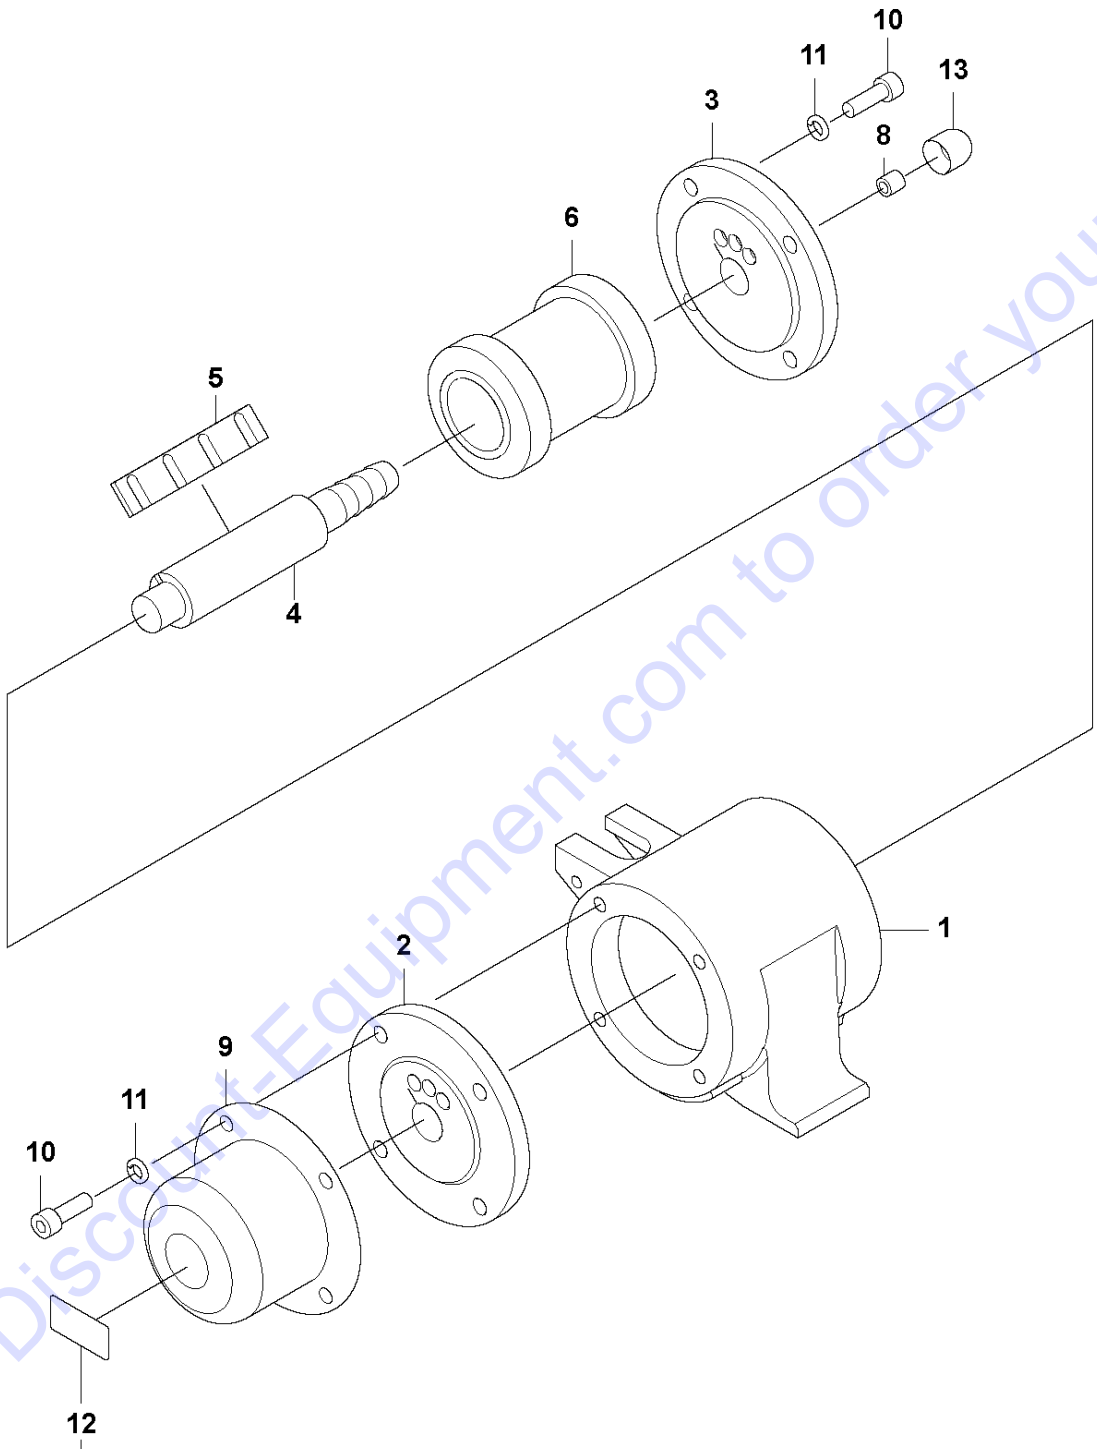

**A** EP121B  
PRODUCT COMPLETE

Go to Discount-Equipment.com to order your parts

Ref	Part No	Description	Remark	QTY KIT
1	595 52 07-01	BODY		1
2	595 52 08-01	FLANGE		1
3	595 44 60-01	FLANGE		1
4	594 27 40-01	SHAFT		1
5	594 27 41-01	DISC		1
6	594 27 42-01	ROTOR		1
8	594 27 74-01	SLEEVE		1
9	595 44 67-01	COVER		1
10	595 03 45-01	SCREW	M8x25 ISO4762 8.8 A2K	8
11	595 06 13-01	WASHER	M8 DIN127B	8
12	599 82 88-01	DECAL		1
13	594 28 89-01	PLUG		1

Go to [Discount-Equipment.com](https://Discount-Equipment.com) to order your parts

**B** EP271B  
PRODUCT COMPLETE

Go to Discount-Equipment.com to order your parts

Ref	Part No	Description	Remark	QTY KIT
1	595 52 07-01	BODY		1
2	595 52 08-01	FLANGE		1
3	595 44 60-01	FLANGE		1
4	594 27 40-01	SHAFT		1
5	594 27 41-01	DISC		1
6	595 44 61-01	ROTOR		1
8	594 27 74-01	SLEEVE		1
9	595 44 67-01	COVER		1
10	595 03 45-01	SCREW	M8x25 ISO4762 8.8 A2K	8
11	595 06 13-01	WASHER	M8 DIN127B	8
12	599 82 89-01	DECAL		1
13	594 28 89-01	PLUG		1

Go to [Discount-Equipment.com](https://Discount-Equipment.com) to order your parts

**C** EP371B  
PRODUCT COMPLETE

Ref	Part No	Description	Remark	QTY KIT
1	594 25 66-01	NIPPLE		1
2	594 27 28-01	DISC		1
3	595 14 80-01	BODY		1
4	595 14 81-01	FLANGE		1
5	595 14 82-01	FLANGE		1
6	595 14 83-01	AXLE		2
7	595 44 59-01	ROTOR		1
9	594 28 06-01	COVER		1
10	596 88 97-07	SCREW	M8x12 ISO4017 8.8 A2K	4
11	595 17 97-01	SCREW	M8x30 ISO4762 12.9 A2K	8
12	595 06 13-01	WASHER	M8 DIN127B	12
13	599 36 34-03	DECAL		1
14	595 45 05-01	PLUG		1