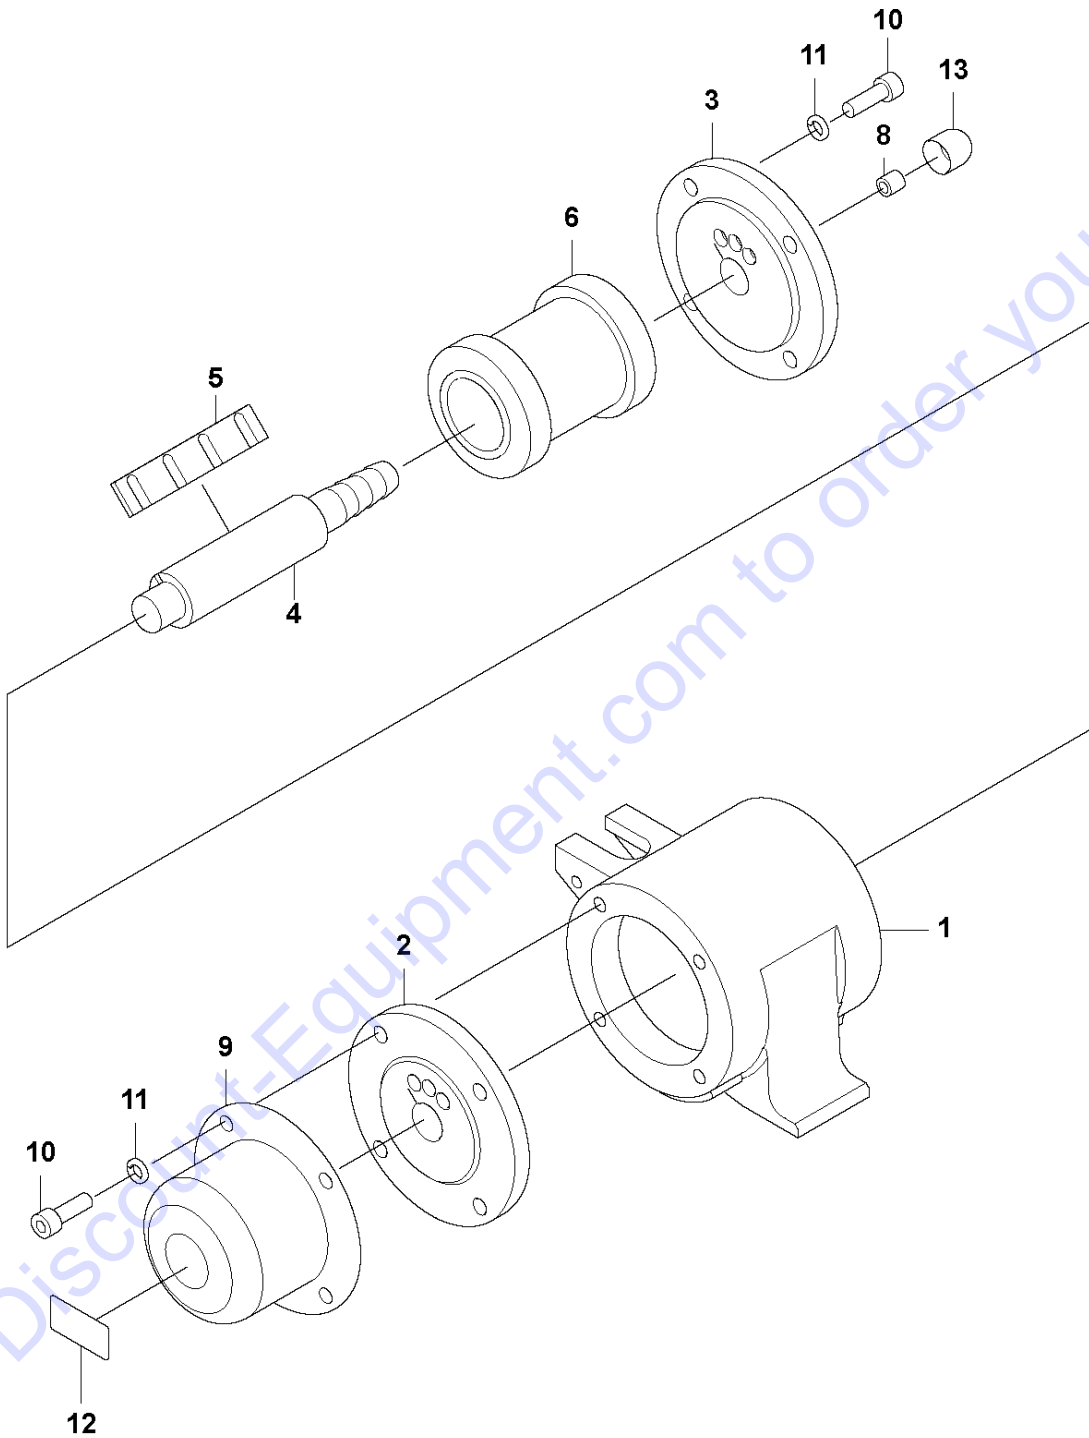

**A** EP121B  
PRODUCT COMPLETE

Go to Discount-Equipment.com to order your parts

Ref	Part No	Description	Remark	QTY KIT
1	595 52 07-01	BODY		1
2	595 52 08-01	FLANGE		1
3	595 44 60-01	FLANGE		1
4	594 27 40-01	SHAFT		1
5	594 27 41-01	DISC		1
6	594 27 42-01	ROTOR		1
8	594 27 74-01	SLEEVE		1
9	595 44 67-01	COVER		1
10	595 03 45-01	SCREW	M8x25 ISO4762 8.8 A2K	8
11	595 06 13-01	WASHER	M8 DIN127B	8
12	599 82 88-01	DECAL		1
13	594 28 89-01	PLUG		1