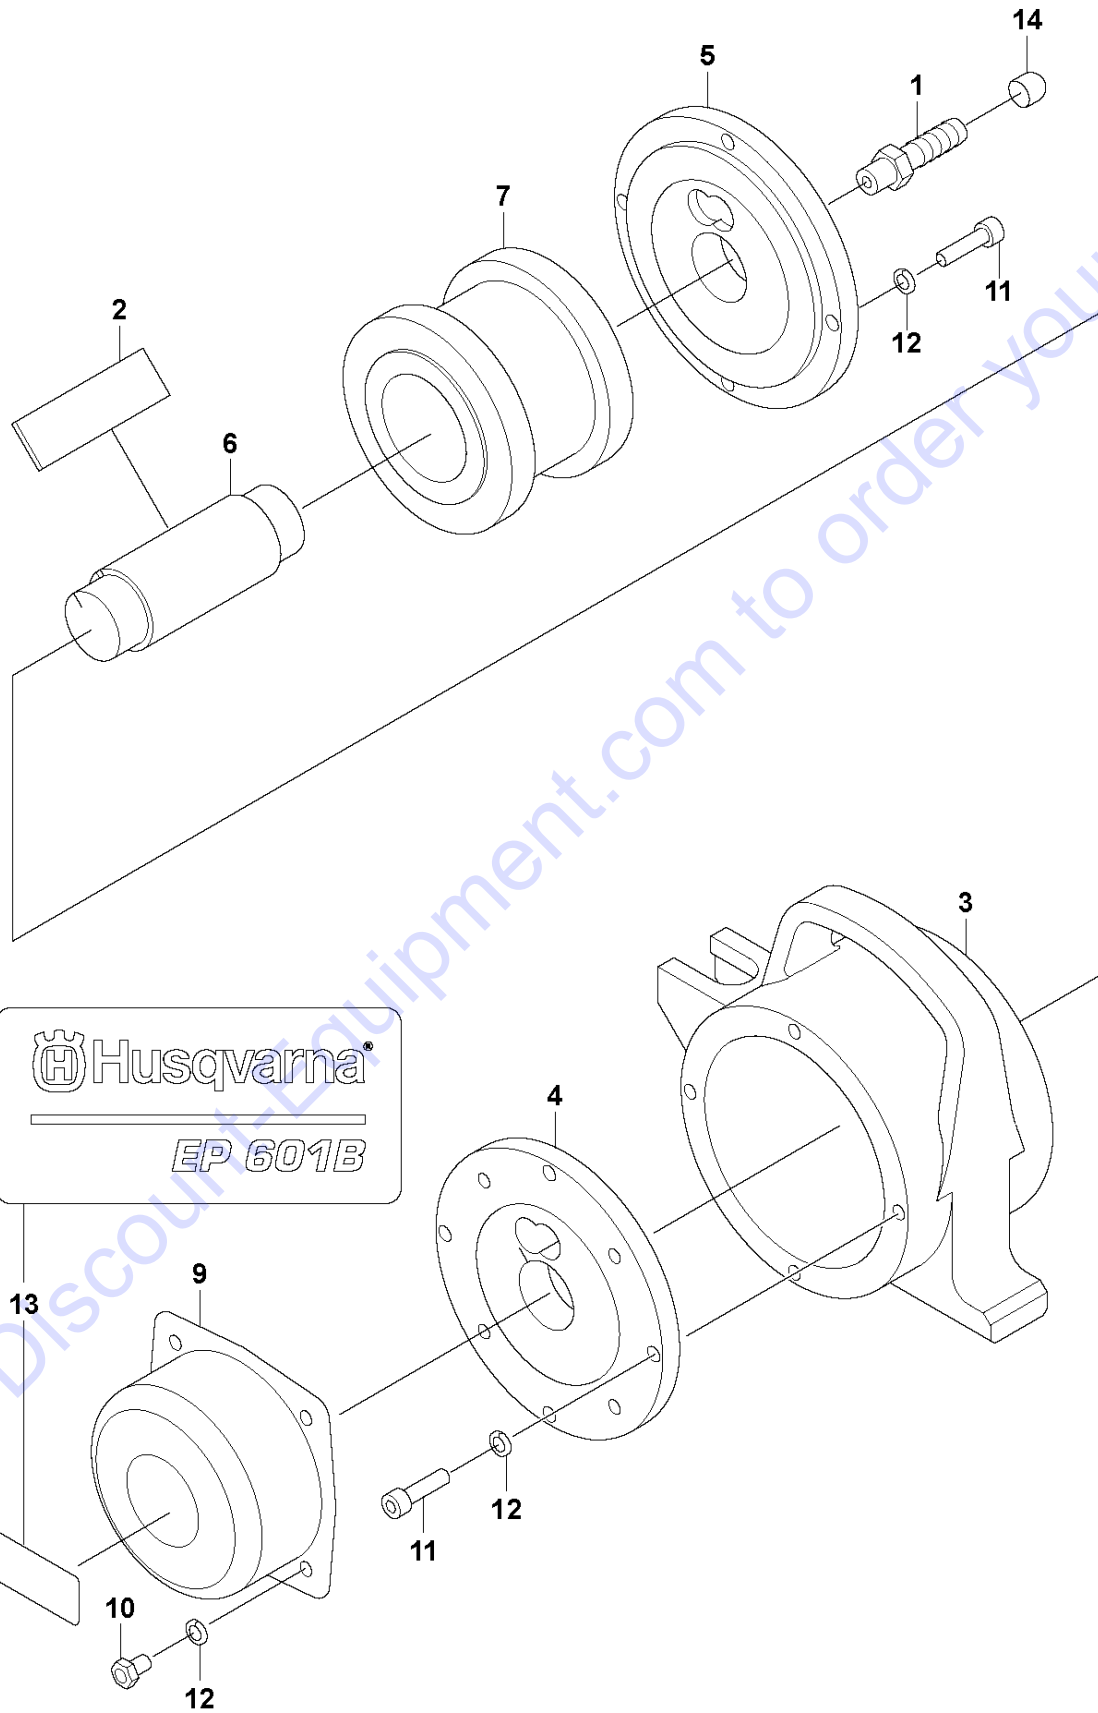

Go to [Discount-Equipment.com](https://Discount-Equipment.com) to order your parts

**B** EP271B  
PRODUCT COMPLETE

Go to Discount-Equipment.com to order your parts

Ref	Part No	Description	Remark	QTY KIT
1	595 52 07-01	BODY		1
2	595 52 08-01	FLANGE		1
3	595 44 60-01	FLANGE		1
4	594 27 40-01	SHAFT		1
5	594 27 41-01	DISC		1
6	595 44 61-01	ROTOR		1
8	594 27 74-01	SLEEVE		1
9	595 44 67-01	COVER		1
10	595 03 45-01	SCREW	M8x25 ISO4762 8.8 A2K	8
11	595 06 13-01	WASHER	M8 DIN127B	8
12	599 82 89-01	DECAL		1
13	594 28 89-01	PLUG		1

Go to [Discount-Equipment.com](https://Discount-Equipment.com) to order your parts

**C** EP371B  
PRODUCT COMPLETE

Ref	Part No	Description	Remark	QTY KIT
1	594 25 66-01	NIPPLE		1
2	594 27 28-01	DISC		1
3	595 14 80-01	BODY		1
4	595 14 81-01	FLANGE		1
5	595 14 82-01	FLANGE		1
6	595 14 83-01	AXLE		2
7	595 44 59-01	ROTOR		1
9	594 28 06-01	COVER		1
10	596 88 97-07	SCREW	M8x12 ISO4017 8.8 A2K	4
11	595 17 97-01	SCREW	M8x30 ISO4762 12.9 A2K	8
12	595 06 13-01	WASHER	M8 DIN127B	12
13	599 36 34-03	DECAL		1
14	595 45 05-01	PLUG		1

Go to [Discount-Equipment.com](https://Discount-Equipment.com) to order your parts

**D** EP601B  
PRODUCT COMPLETE

Ref	Part No	Description	Remark	QTY KIT
1	594 25 66-01	NIPPLE		1
2	594 27 28-01	DISC		1
3	595 14 80-01	BODY		1
4	595 14 81-01	FLANGE		1
5	595 14 82-01	FLANGE		1
6	595 14 84-01	ROTOR		2
8	595 44 59-01	ROTOR		1
9	594 28 06-01	COVER		1
10	596 88 97-07	SCREW	M8x12 ISO4017 8.8 A2K	4
11	595 17 97-01	SCREW	M8x30 ISO4762 12.9 A2K	8
12	595 06 13-01	WASHER	M8 DIN127B	12
13	599 36 34-04	DECAL		1
14	595 45 05-01	PLUG		1