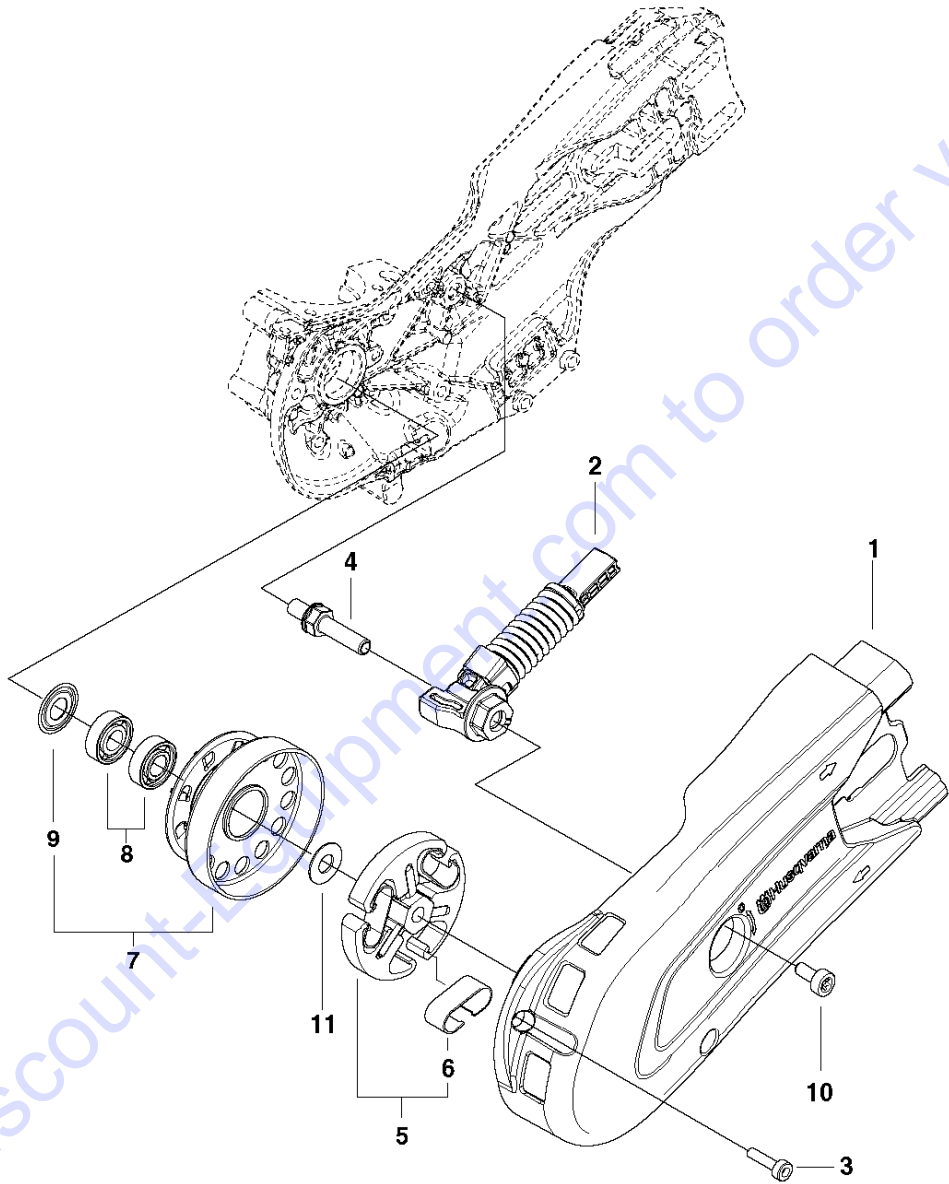

G K770
CLUTCH

Go to DiscountEquipment.com to order your parts

CLUTCH

K 770 Smartguard, 2020-04

Ref	Part No	Description	Remark	QTY KIT
1	586 09 92-01	BELT GUARD		1
2	583 84 22-01	BELT TENSIONER ASSY		1
3	501 98 10-20	SCREW ITXSCM		2
4	583 85 16-01	PIVOT PIN		1
5	503 74 44-06	CLUTCH ASSY		1
6	503 74 43-01	CLUTCH SPRING		3
7	590 80 59-01	DRIVING PULLEY		1
8	525 83 18-01	BALL BEARING		2
9	506 31 69-01	DUST COVER		1
10	501 98 10-01	SCREW ITXSCM		1
11	503 23 00-70	WASHER		1

Go to Discount-Equipment.com to order your parts