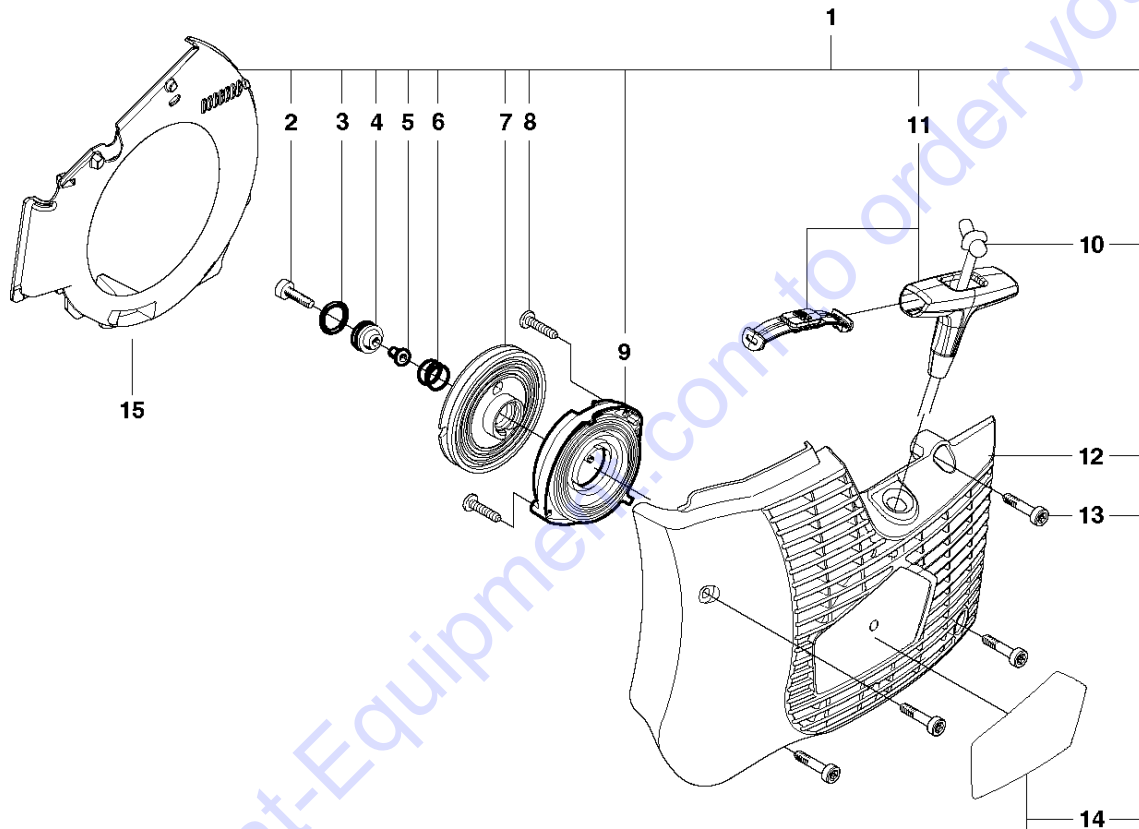

N K770
STARTER

Go to Discount-Equipment.com to order your parts

STARTER

K 770 Smartguard, 2020-04

Ref	Part No	Description	Remark	QTY KIT
1	584 88 68-04	STARTER ASSY	Incl. 2-14	1
2	510 26 92-22	SCREW ITXSCT		1
3	740 43 13-00	O-RING		1
4	510 00 08-01	SEALING		1
5	506 26 31-01	SPACING SLEEVE		1
6	506 25 30-01	COMPRESSION SPRING		1
7	588 15 58-01	STARTER PULLEY		1
8	525 88 74-02	SCREW CITXPANT		2
9	596 29 31-01	RECOIL SPRING		1
10	506 33 56-15	CORD		1
10	506 33 56-50	STARTER CORD	50 m	1
11	584 25 79-02	STARTER HANDLE ASSY		1
12	525 44 60-01	STARTER COVER		1
13	501 98 10-20	SCREW ITXSCM		4
14	525 57 11-01	DECAL		1
15	501 85 94-01	COOLING AIR CONDUCTOR		1

Go to Discount-Equipment.com to order your parts