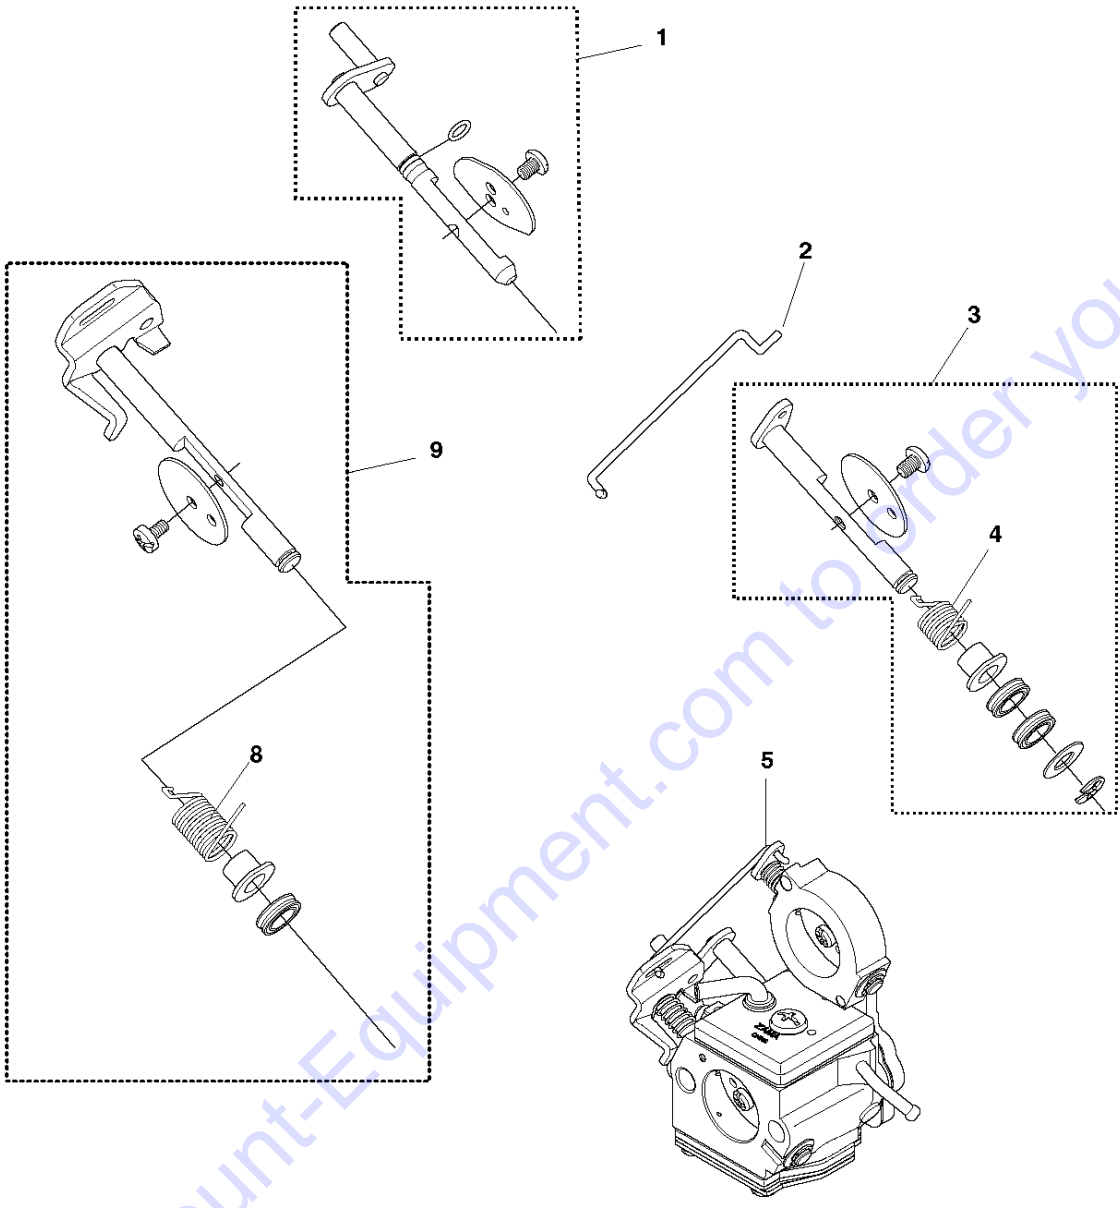

D K770
CARBURETOR

Go to Discount-Equipment.com to order your parts

CARBURETOR

K 770 Smartguard, 2020-04

Ref	Part No	Description	Remark	QTY KIT
1	593 31 00-01	CHOKE SHAFT		1
2	506 39 65-01	ROD		1
3	593 33 29-01	VALVE KIT		1
4	506 39 75-01	SPRING		1
5	578 24 34-01	CARBURETTOR	Zama C3-EL53	1
6	506 40 99-02	GASKET KIT		1
7	506 41 00-04	GASKET KIT		1
8	544 83 65-01	SPRING		1
9	593 30 99-01	THROTTLE SHAFT		1

Go to Discount-Equipment.com to order your parts