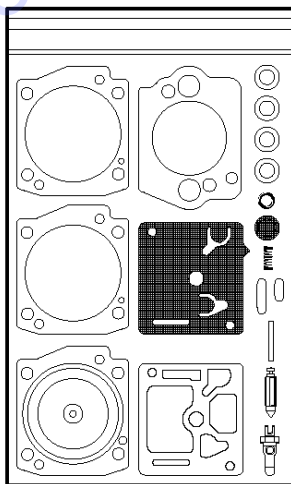

D K770
CARBURETOR

Go to Discount-Equipment.com to order your parts

CARBURETOR

K 770 Smartguard, 2020-04

Ref	Part No	Description	Remark	QTY KIT
1	593 31 00-01	CHOKE SHAFT		1
2	506 39 65-01	ROD		1
3	593 33 29-01	VALVE KIT		1
4	506 39 75-01	SPRING		1
5	578 24 34-01	CARBURETTOR	Zama C3-EL53	1
6	506 40 99-02	GASKET KIT		1
7	506 41 00-04	GASKET KIT		1
8	544 83 65-01	SPRING		1
9	593 30 99-01	THROTTLE SHAFT		1

Go to Discount-Equipment.com to order your parts