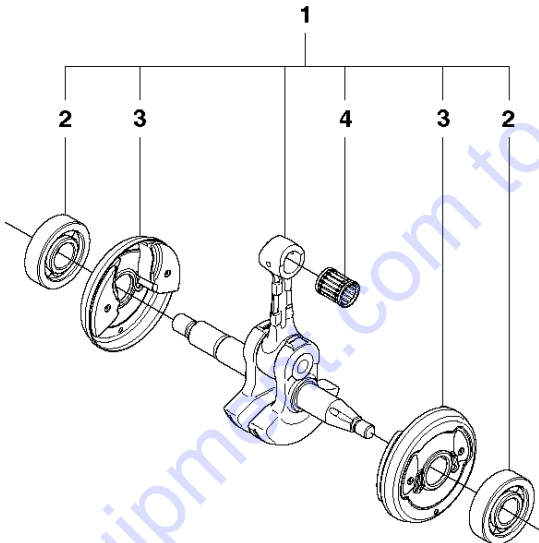

F K770
CRANKSHAFT

Go to Discount-Equipment.com to order your parts

CRANKSHAFT

K 770 Smartguard, 2020-04

Ref	Part No	Description	Remark	QTY	KIT
1	502 29 50-02	CRANKSHAFT ASSY	Incl. 2 - 4	1	2, 3, 4
2	738 22 02-25	BALL BEARING		2	
3	537 20 33-01	CUP		2	
4	503 25 41-01	NEEDLE BEARING		1	

Go to Discount-Equipment.com to order your parts