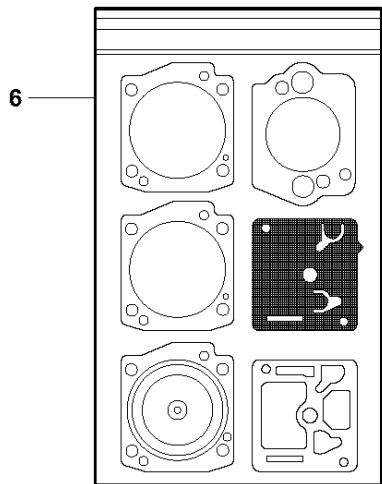

D K770
CARBURETOR

Go to Discount-Equipment.com to order your parts

CARBURETOR

K 770 Smartguard, 2020-04

Ref	Part No	Description	Remark	QTY KIT
1	593 31 00-01	CHOKE SHAFT		1
2	506 39 65-01	ROD		1
3	593 33 29-01	VALVE KIT		1
4	506 39 75-01	SPRING		1
5	578 24 34-01	CARBURETTOR	Zama C3-EL53	1
6	506 40 99-02	GASKET KIT		1
7	506 41 00-04	GASKET KIT		1
8	544 83 65-01	SPRING		1
9	593 30 99-01	THROTTLE SHAFT		1

Go to Discount-Equipment.com to order your parts