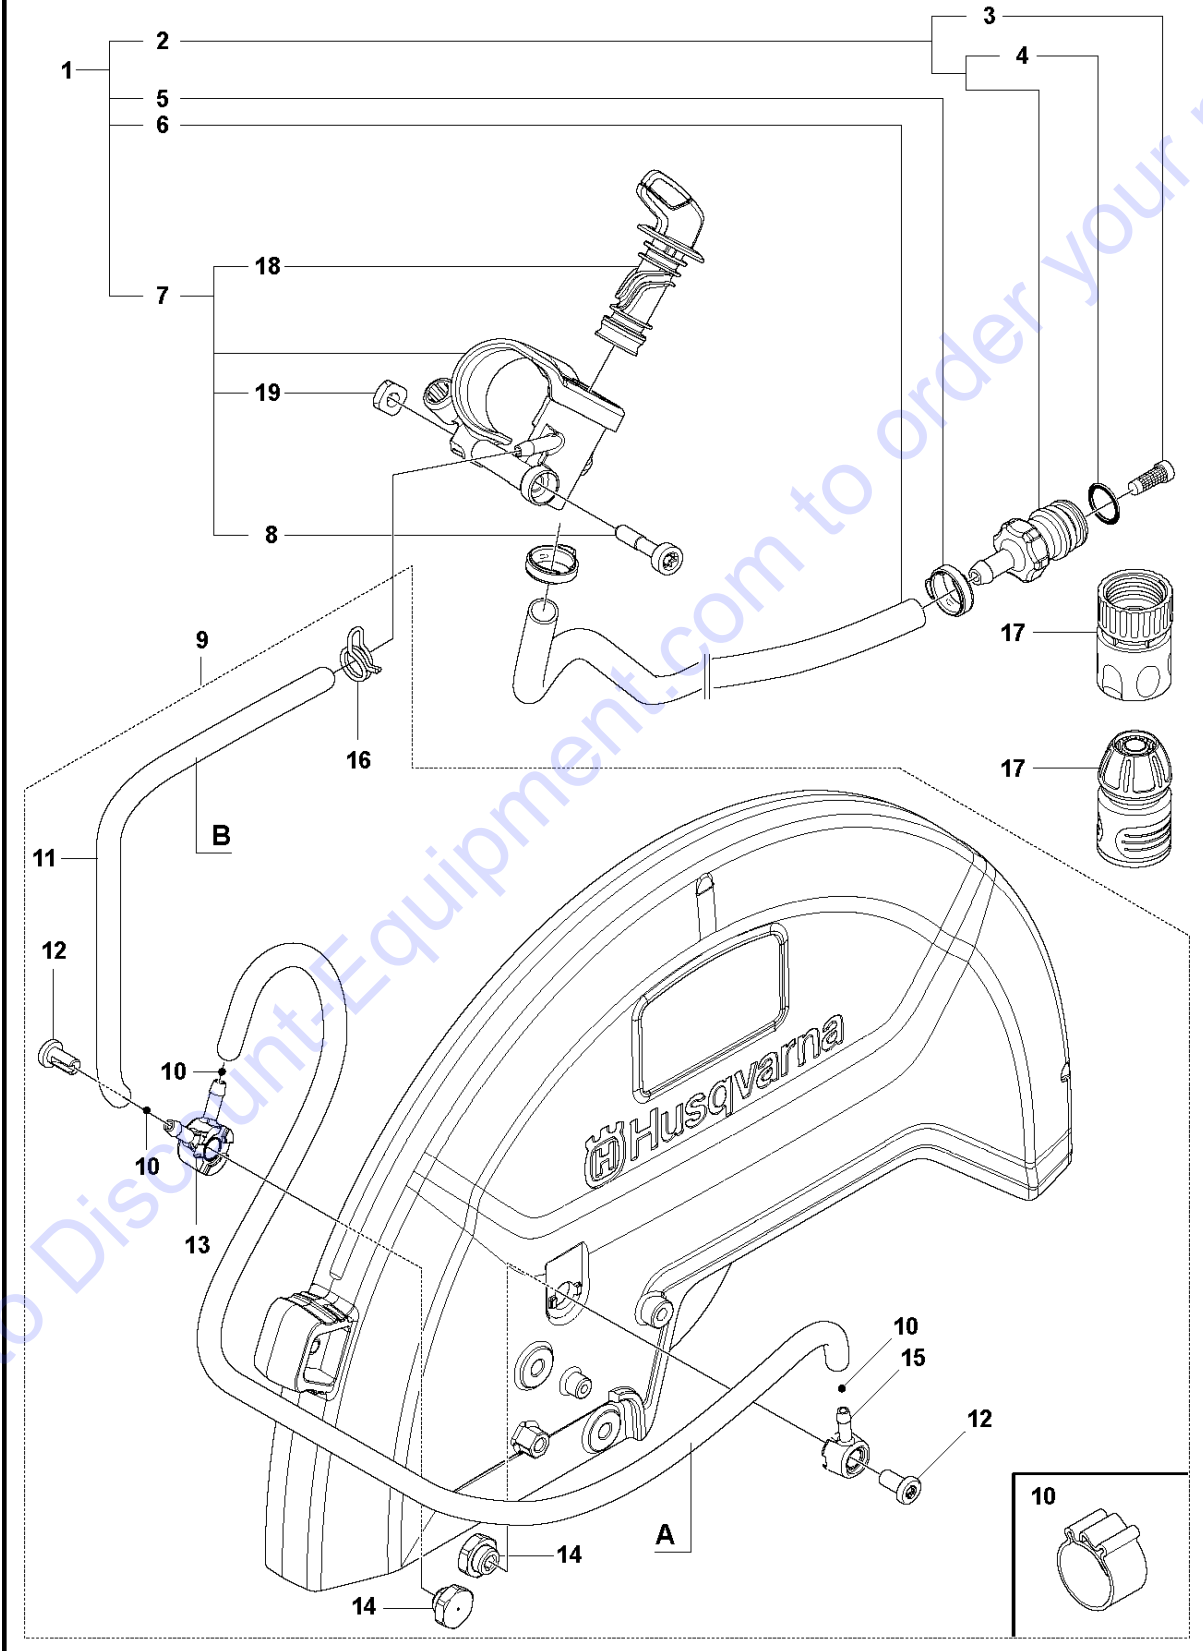

Go to [Discount-Equipment.com](https://Discount-Equipment.com) to order your parts

**P** K770  
HOSE

	A (mm)	B (mm)
K770 Smartguard 14"	285	270