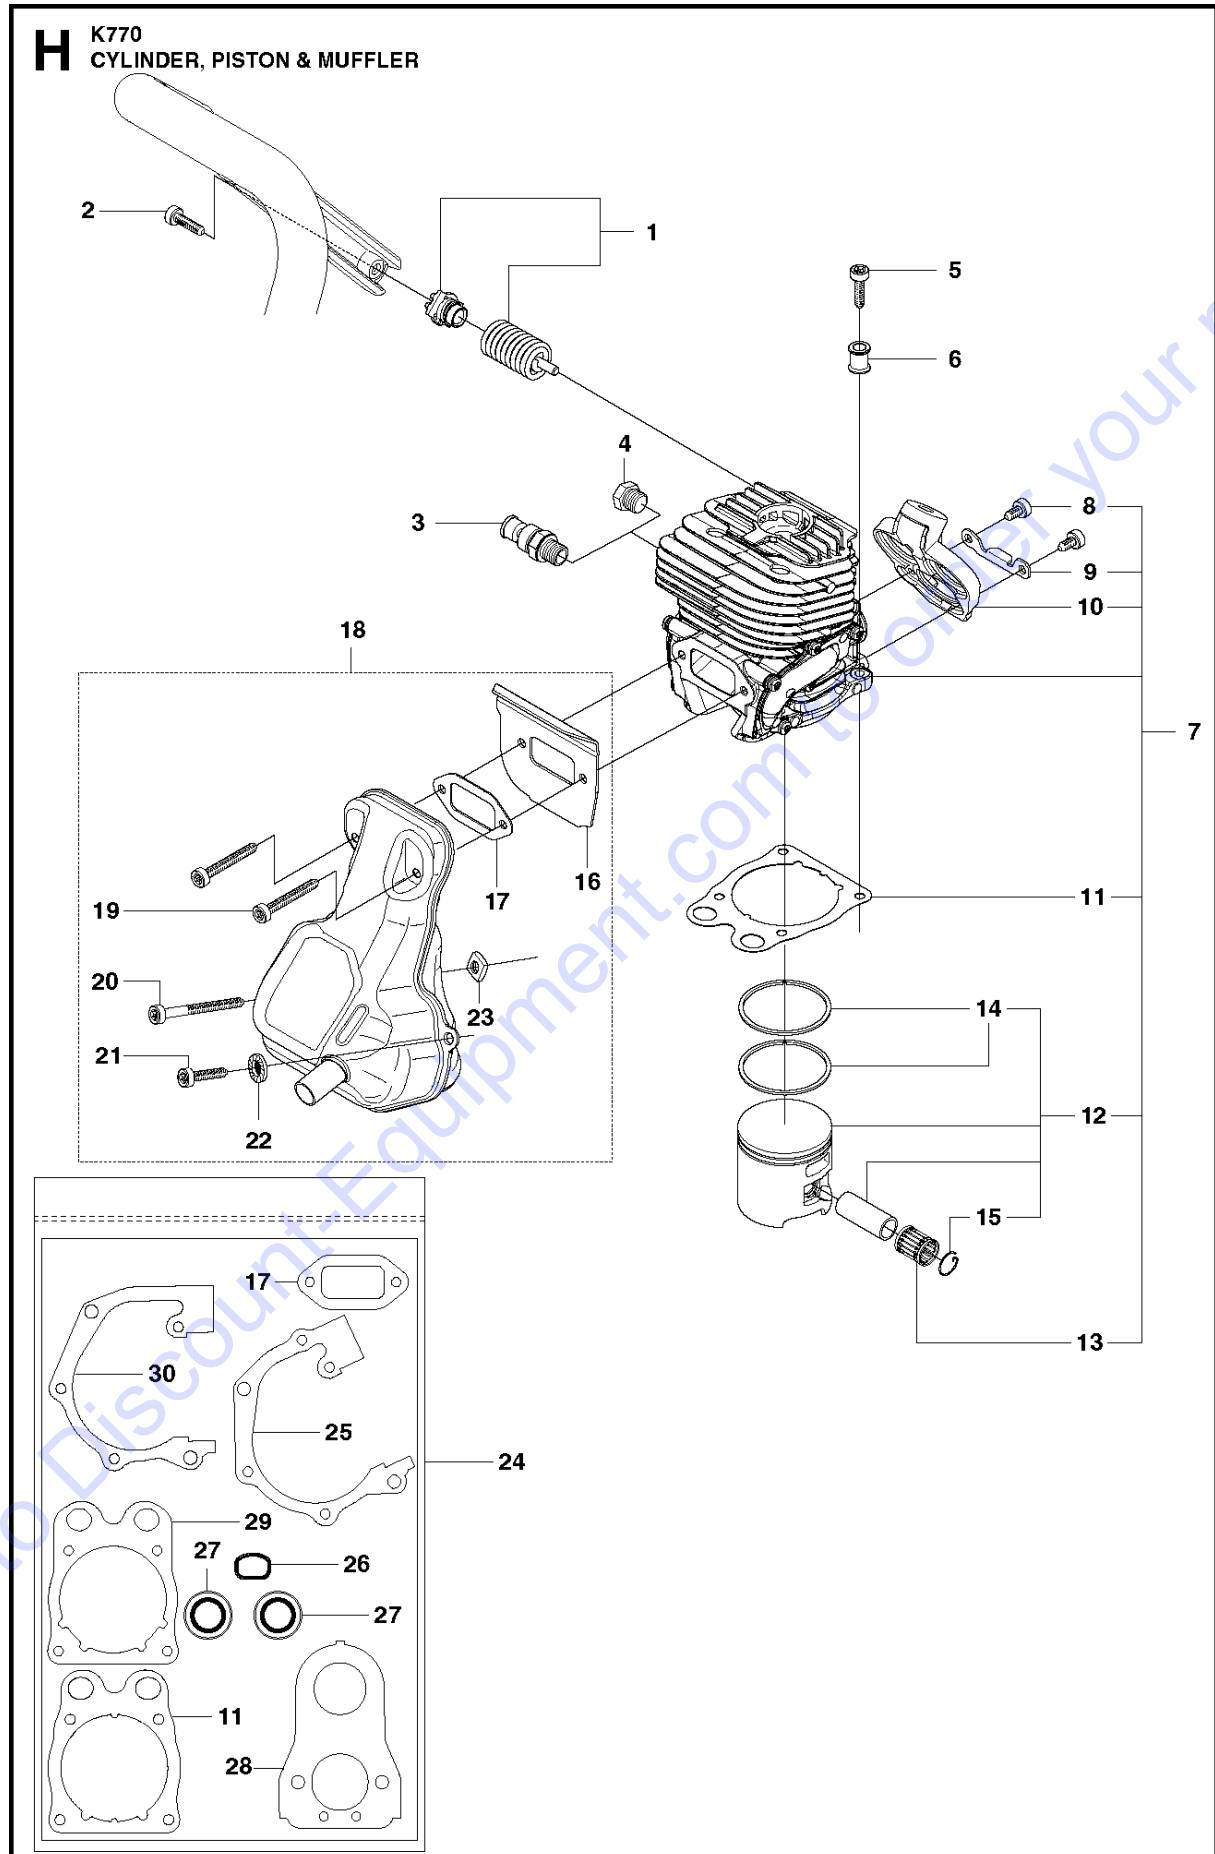

CYLINDER, PISTON & MUFFLER

K 770 Smartguard, 2020-04

Ref	Part No	Description	Remark	QTY KIT
1	579 74 42-02	ANTIVIBRATION ELEMENT		1
2	544 06 12-01	SCREW ITXSCM		1
3	503 71 53-01	DECOMPRESSION VALVE		1
4	503 55 22-01	PLUG		1
5	503 21 53-40	SCREW ITXSCM		4
6	576 71 76-02	SLEEVE		4
7	581 47 61-03	CYLINDER ASSY	Incl. 8 - 13	1
8	503 21 53-16	SCREW ITXSCM		2
9	506 36 88-01	BRACKET		1
10	574 23 18-01	PLATE		1
11	581 28 53-01	GASKET		1
12	506 37 24-03	PISTON ASSY	Incl. 14 - 15	1
13	503 25 56-01	NEEDLE BEARING		1
14	522 99 01-01	PISTON RING		2
15	737 43 12-00	SNAP RING		2
16	588 91 51-01	HEAT DEFLECTOR		1
17	588 93 25-01	GASKET		1
18	592 77 83-01	MUFFLER KIT	Incl. 16 -17, 19 - 23	1
19	503 21 53-40	SCREW ITXSCM		2
20	503 21 53-56	SCREW ITXSCM		1
21	503 21 53-25	SCREW ITXSCM		1
22	503 23 04-02	WASHER		1
23	581 77 48-01	NUT		1
24	581 35 74-02	GASKET KIT	Incl. 11, 17, 25 - 30	1
25	506 37 70-03	GASKET		1
26	544 21 93-02	INSERT		1
27	503 26 02-04	SEALING RING	Blue	2
28	506 37 68-04	GASKET		1
29	506 37 67-01	CYLINDER		1
30	506 37 70-02	GASKET		1

Go to Discount-Equipment.com to order your parts