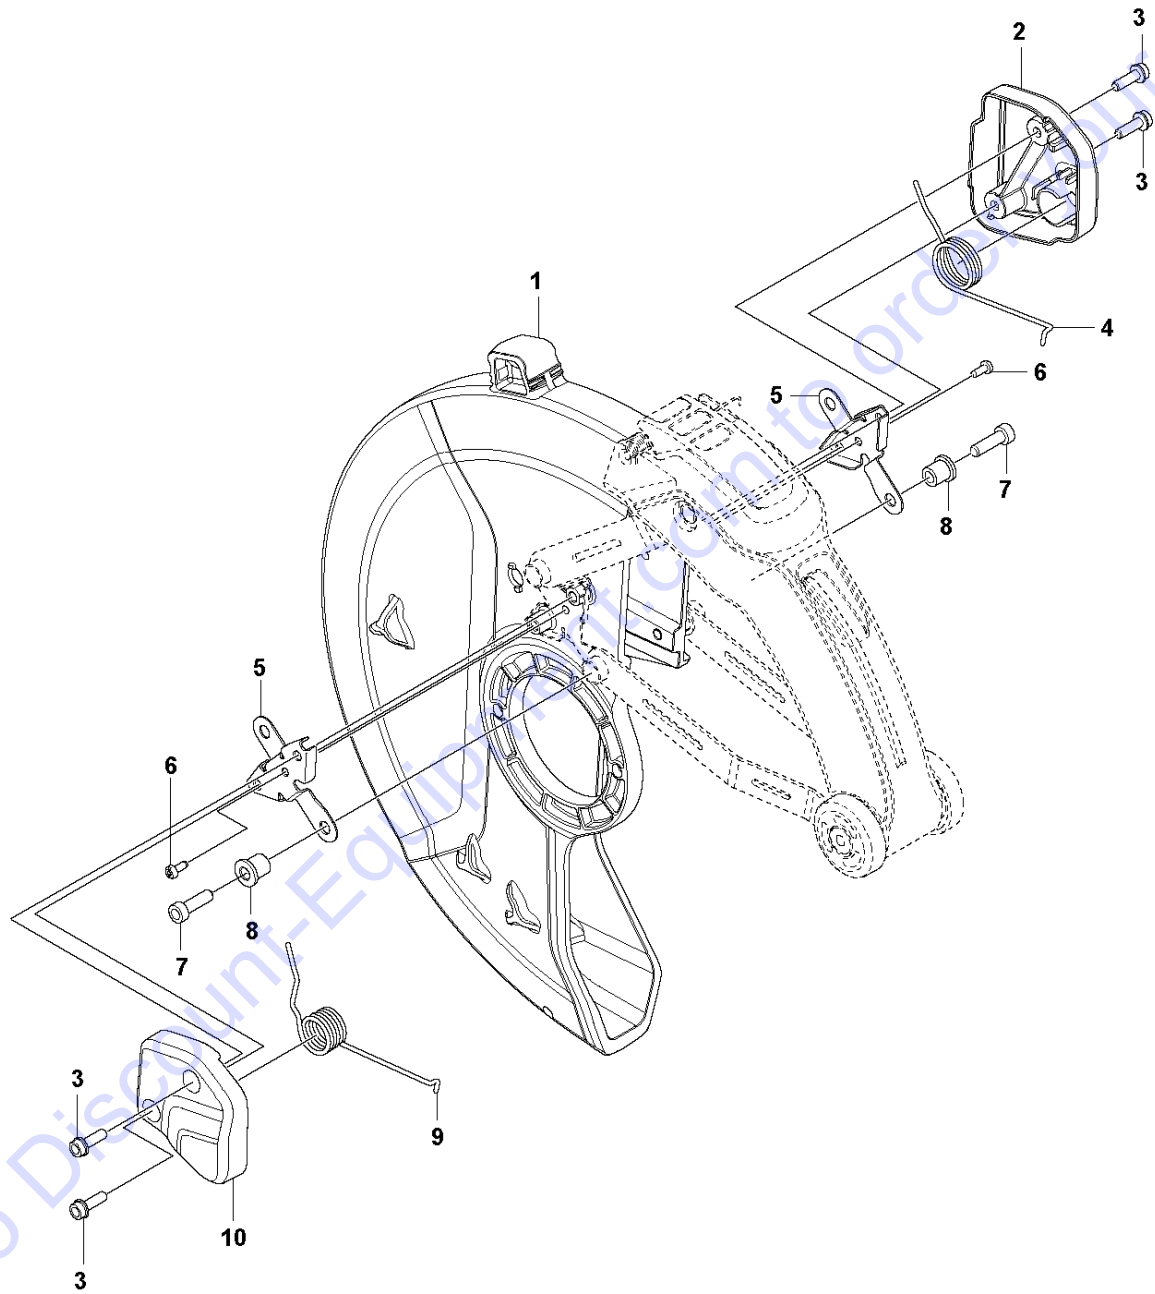

B2 K770
SMARTGUARD

GUARDS

K 770 Smartguard, 2020-04

Ref	Part No	Description	Remark	QTY KIT
1	597 57 66-01	WHEEL GUARD		1
2	597 80 89-01	COVER		1
3	525 75 51-12	SCREW ITXSCFM		4
4	597 80 93-01	SPRING		1
5	598 48 90-01	WEAR PLATE		2
6	525 88 74-02	SCREW CITXPANT		2
7	544 21 84-60	SCREW ITXSCM		4
8	599 66 17-01	BUSHING		4
9	597 80 92-01	SPRING		1
10	597 80 90-01	COVER		1

Go to Discount-Equipment.com to order your parts