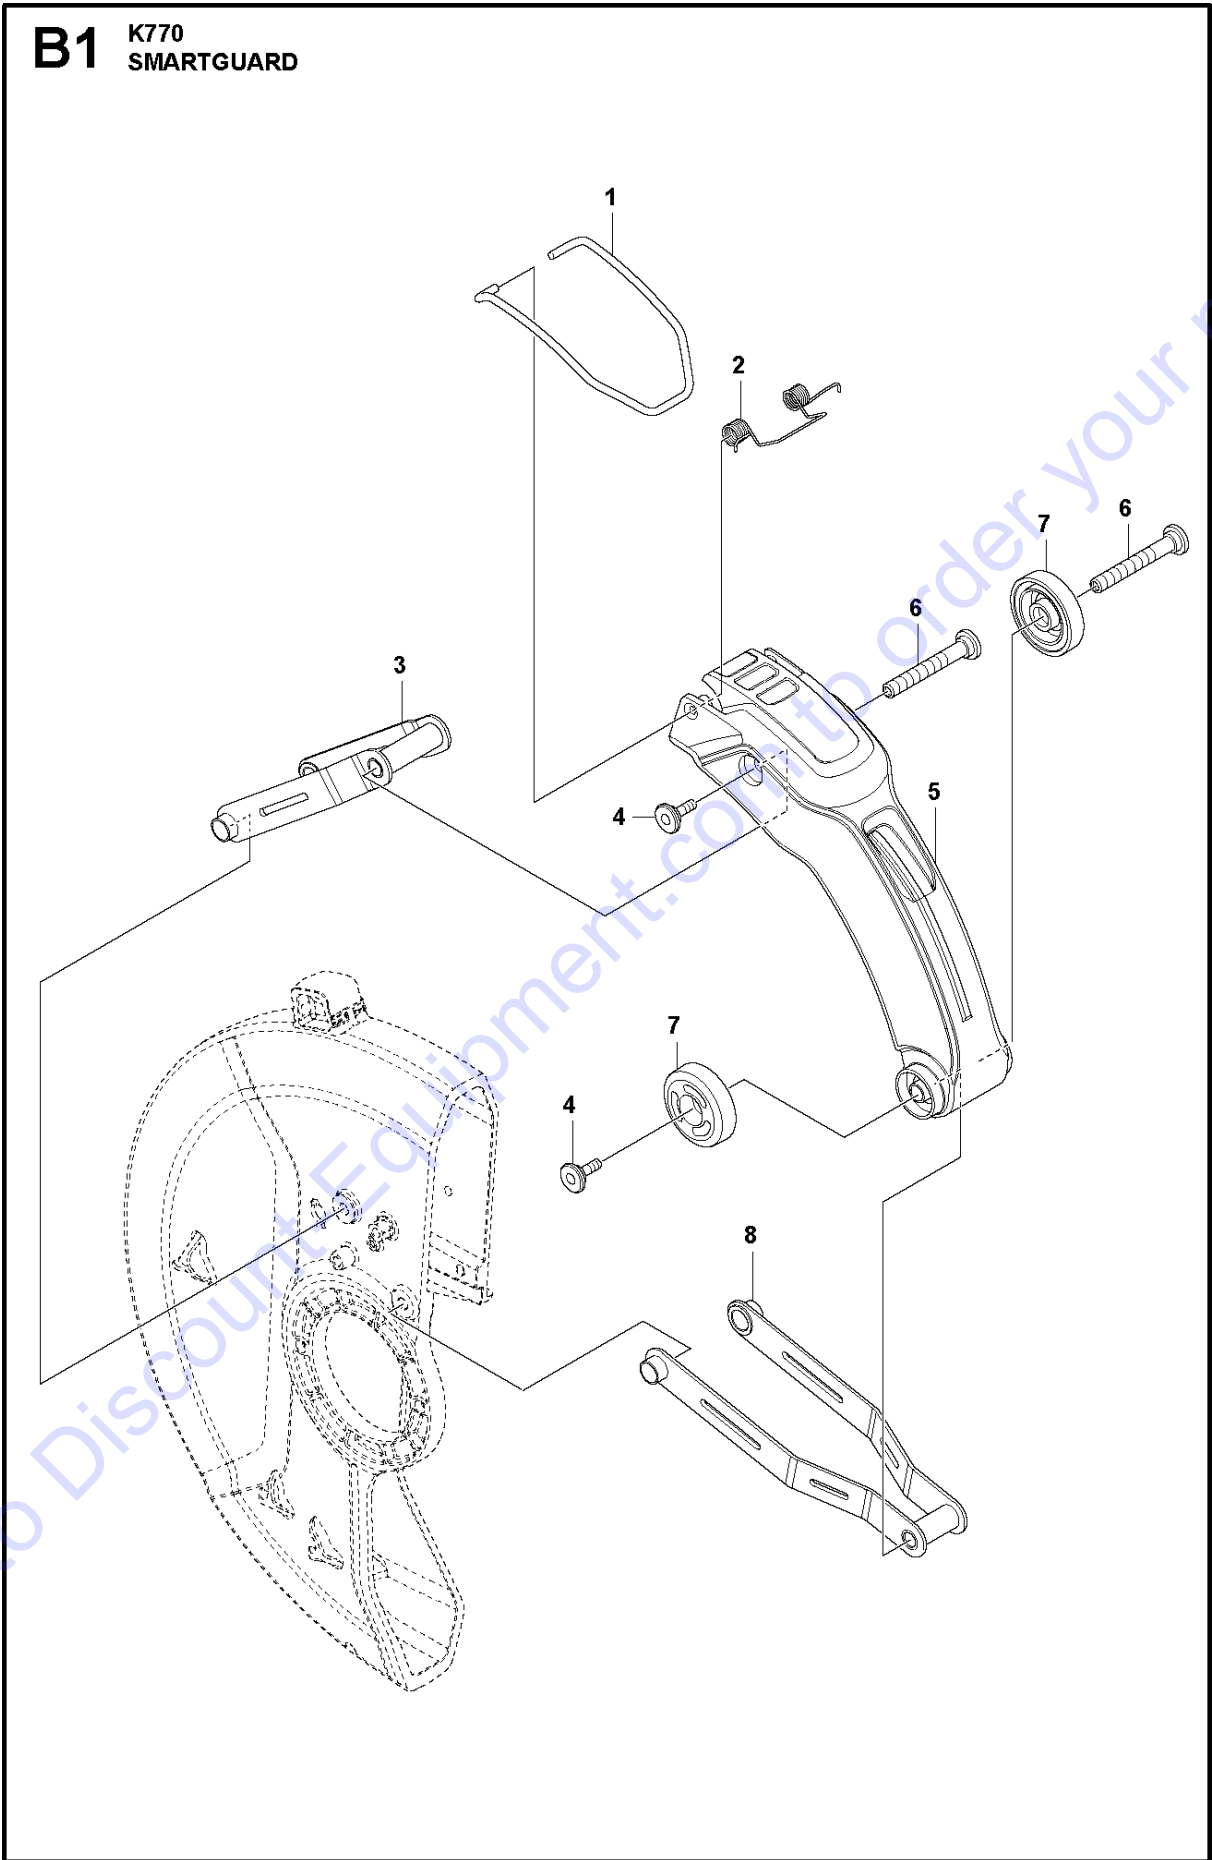

B1 K770
SMARTGUARD

GUARDS

K 770 Smartguard, 2020-04

Ref	Part No	Description	Remark	QTY KIT
1	597 80 91-01	HANDLE LOOP		1
2	597 80 86-01	SPRING		1
3	598 44 59-01	SUPPORT ASSY		1
4	526 83 45-02	SCREW		2
5	597 80 88-01	BLADE GUARD		1
6	597 79 45-01	SCREW		2
7	597 80 95-01	WHEEL		2
8	598 44 57-01	SUPPORT ASSY		1

Go to Discount-Equipment.com to order your parts