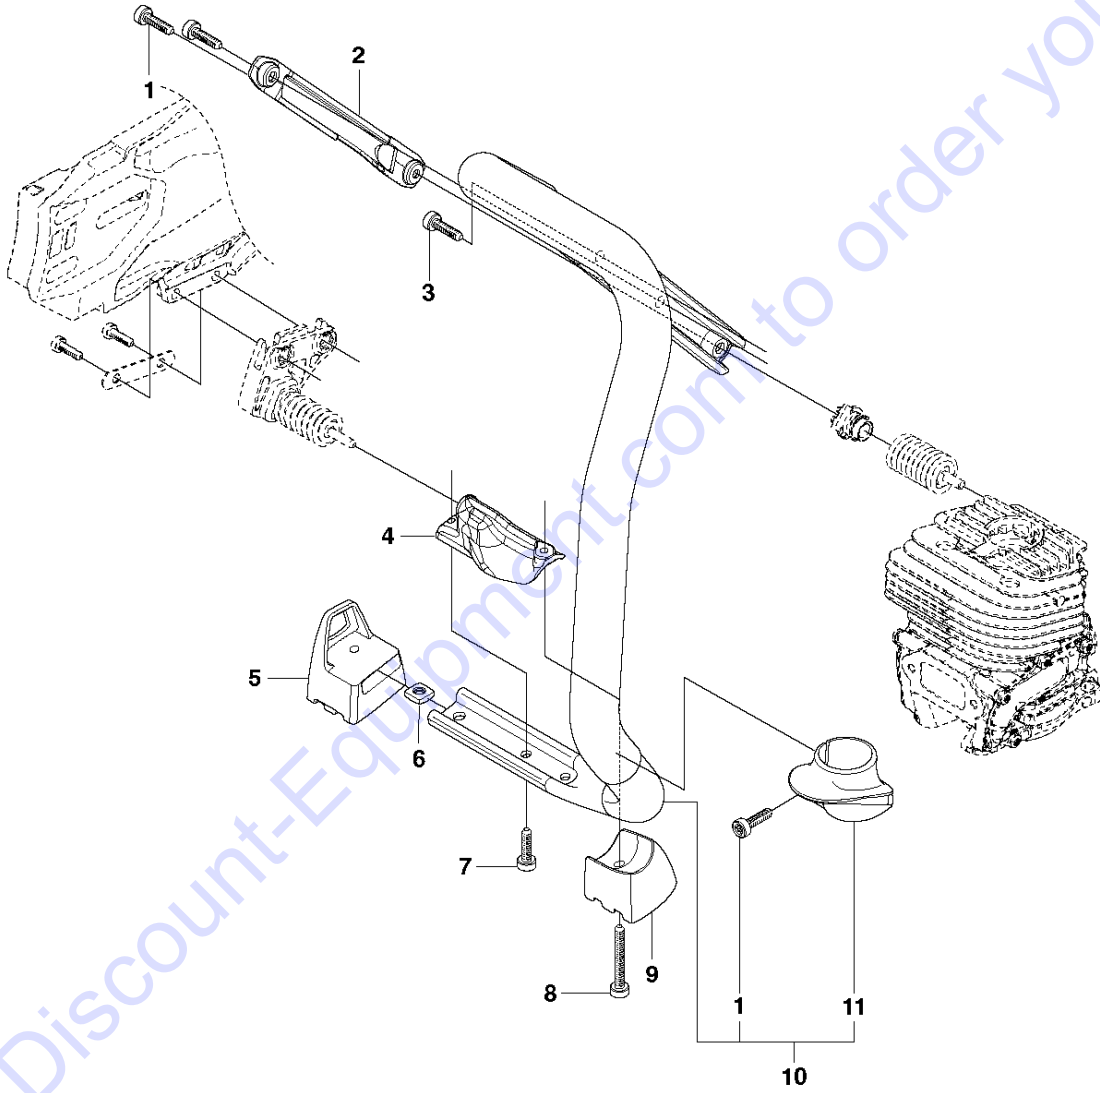

O K770
GROUND SUPPORT

GROUND SUPPORT

K 770 Smartguard, 2020-04

Ref	Part No	Description	Remark	QTY KIT
1	503 21 54-20	SCREW ITXSCT		3
2	577 98 16-02	HOSE GUARD		1
3	544 06 12-01	SCREW ITXSCM		1
4	575 26 77-01	SPRING RETAINER		1
5	522 83 23-01	GROUND SUPPORT		1
6	503 22 65-04	SQUARE NUT		1
7	503 21 53-10	SCREW ITXSCM		3
8	503 21 53-40	SCREW ITXSCM		1
9	522 83 24-01	GROUND SUPPORT		1
10	581 11 06-09	HANDLE ASSY	Incl. 1,11	1
11	506 38 71-02	STOP		1

Go to Discount-Equipment.com to order your parts