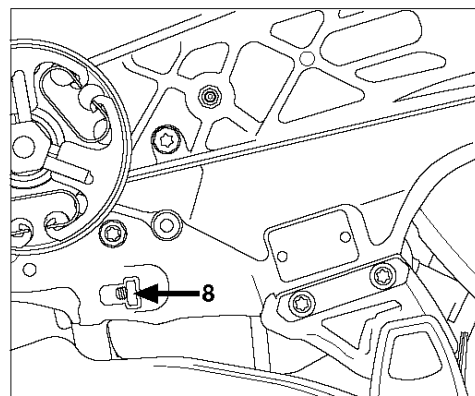

E K770
CRANKCASE

CRANKCASE

K 770 Smartguard, 2020-04

Ref	Part No	Description	Remark	QTY	KIT
1	593 28 25-01	CRANKCASE KIT	Incl. 2-7, 9-11, 18	1	
2	581 35 74-02	GASKET KIT	4, 7, 12-17	1	1
3	503 21 53-41	SCREW ITXSCM		6	1
4	503 26 02-04	SEALING RING		2	1
5	501 27 08-01	GUIDE BUSHING		2	1
6	738 22 02-25	BALL BEARING		2	1
7	506 37 70-03	GASKET	Six hole	1	1
8	503 22 65-04	SQUARE NUT		1	
9	503 21 53-16	SCREW ITXSCM		2	1
10	522 47 48-01	PLATE		1	1
11	522 47 57-02	SPRING RETAINER		1	1
12	588 91 51-01	HEAT DEFLECTOR		1	
13	506 37 70-02	GASKET	Five hole	1	
14	506 37 67-01	CYLINDER		1	
15	544 21 93-02	INSERT		1	
16	581 28 53-01	GASKET		1	
17	506 37 68-04	GASKET		1	
18	503 84 61-01	BUFFER		1	1
19	586 76 09-01	RUBBER SHOE		1	1

Go to Discount-Equipment.com to order your parts