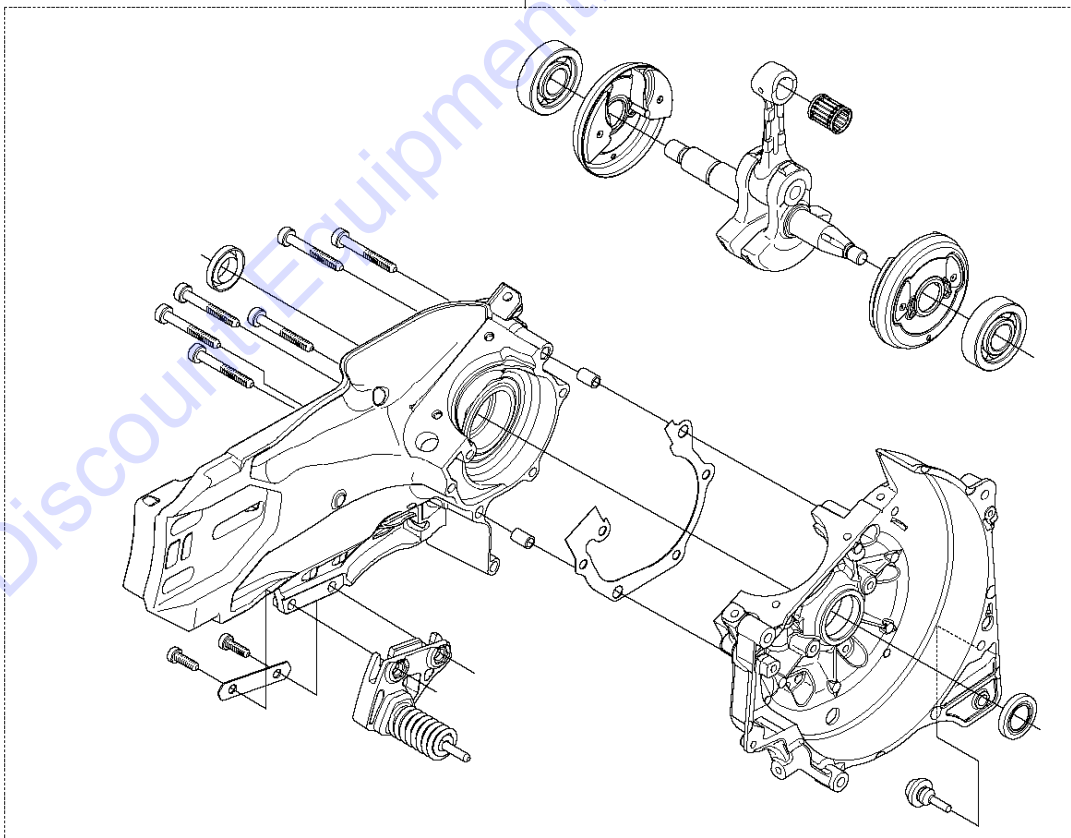

Go to Discount-Equipment.com to order your parts

**J** K770  
ENGINE KIT

1

2

Go to DiscountEquipment.com to order your parts

Ref	Part No	Description	Remark	QTY	KIT
1	593 28 25-03	CRANKCASE KIT		1	1
2	593 28 25-02	CRANKCASE KIT		1	