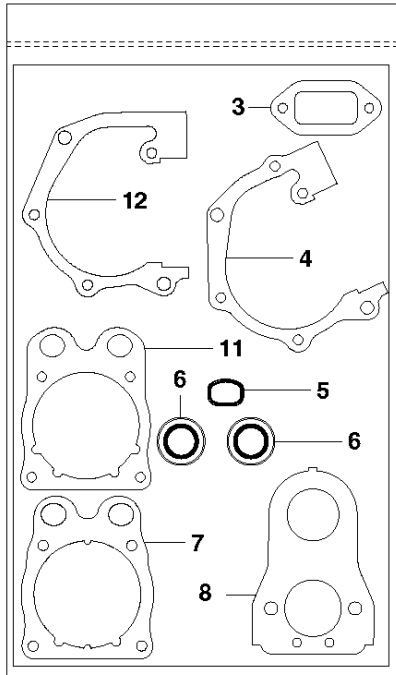

L K770
GASKET KIT

Go to DiscountEquipment.com to order your parts

GASKET KIT

K 770 Smartguard, 2020-04

Ref	Part No	Description	Remark	QTY KIT
1	506 38 26-01	TOOL		1
2	581 35 74-02	GASKET KIT	Incl. 3-8, 11-12	1
3	588 93 25-01	GASKET		1
4	506 37 70-03	GASKET		1
5	544 21 93-02	INSERT		1
6	503 26 02-04	SEALING RING	Blue	2
7	581 28 53-01	GASKET		1
8	506 37 68-04	GASKET		1
9	502 23 33-01	KIT	Incl. 10 Pins	1
10	502 28 70-03	KIT		1
11	506 37 67-01	CYLINDER		1
12	506 37 70-02	GASKET		1

Go to Discount-Equipment.com to order your parts