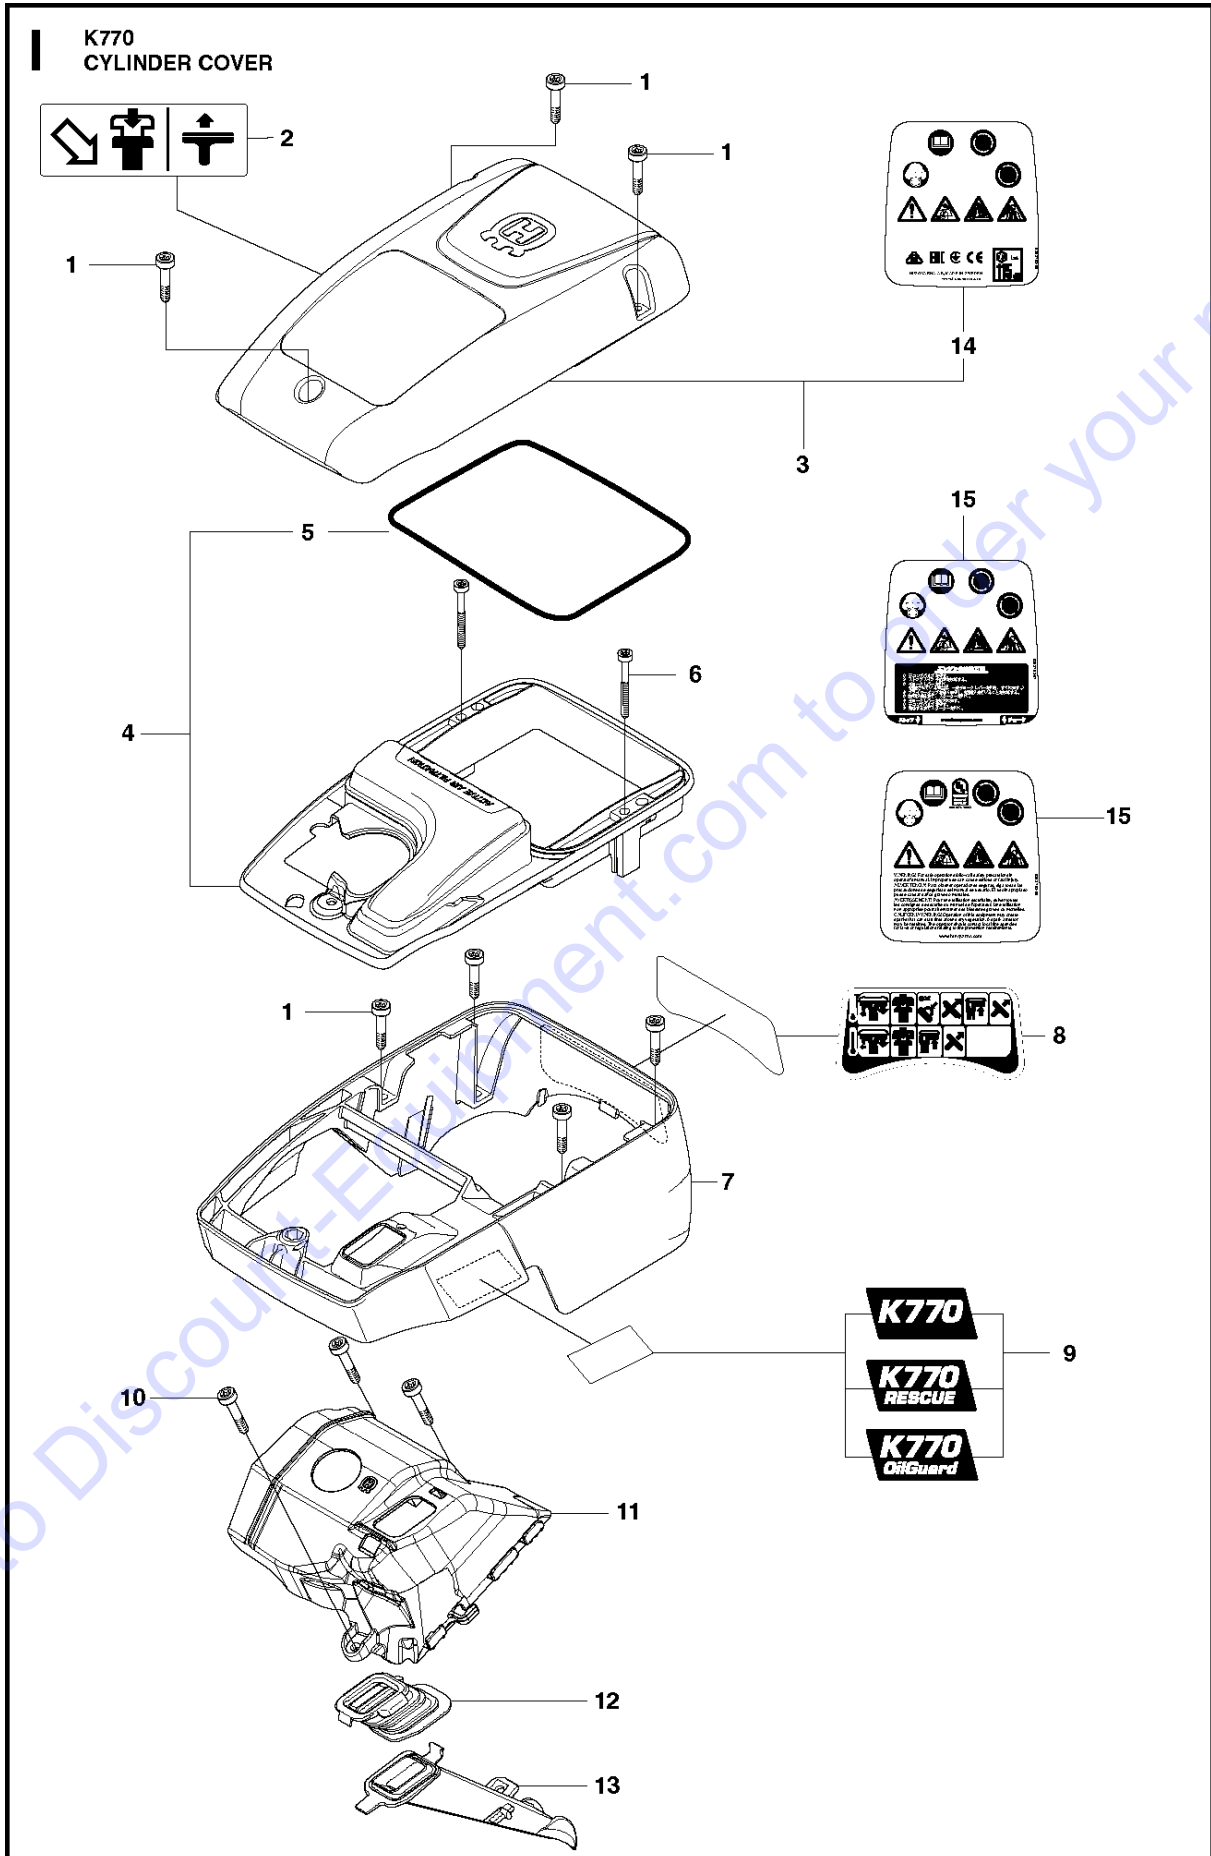

CYLINDER COVER

K 770 Smartguard, 2020-04

Ref	Part No	Description	Remark	QTY KIT
1	503 21 53-21	SCREW ITXSCM		7
2	525 76 35-02	DECAL		1
3	583 96 52-08	FILTER COVER ASSY	incl. 14	1
4	574 36 21-03	FILTER HOLDER ASSY	Incl. 5	1
4	574 36 21-04	FILTER HOLDER ASSY	Incl. 5. OIL GUARD	1
5	575 35 50-01	SEALING STRIP		1
6	503 21 53-49	SCREW ITXSCM		2
7	506 36 70-03	CYLINDER COVER		1
8	579 24 03-01	DECAL		1
9	574 23 16-05	DECAL		1
9	574 23 16-07	DECAL	Rescue	1
9	574 23 16-06	DECAL	Oil Guard	1
10	501 98 10-20	SCREW ITXSCM		3
11	574 45 94-01	COVER		1
12	587 93 30-02	BELLOWS		1
13	525 58 43-01	AIR NOZZLE		1
14	586 37 93-06	DECAL	Generic	1
15	586 37 93-05	DECAL		1
15	586 37 93-07	DECAL	Japan Only	1

Go to Discount-Equipment.com to order your parts