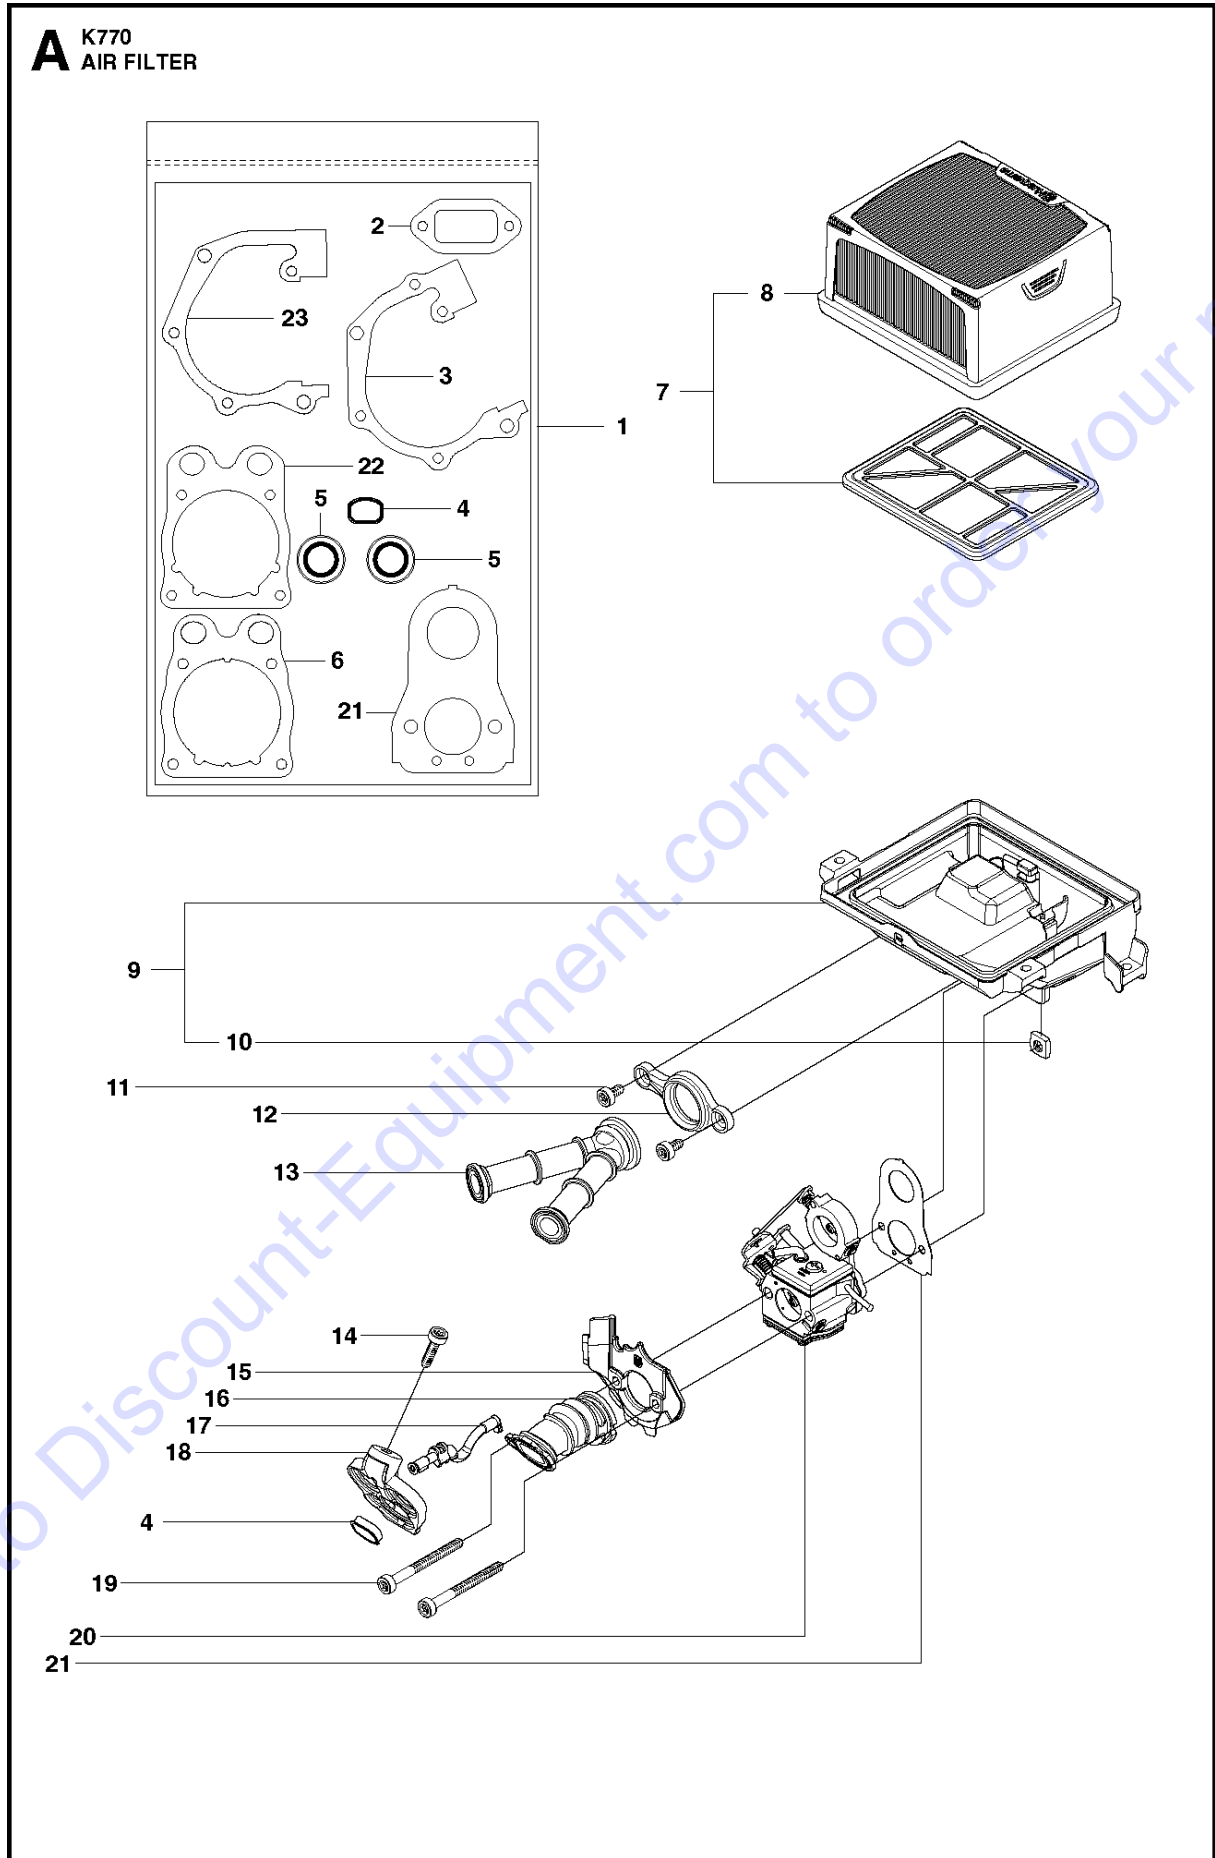

A K770
AIR FILTER

AIR FILTER

K 770 Smartguard, 2020-04

Ref	Part No	Description	Remark	QTY KIT	
1	581 35 74-02	GASKET KIT	incl. 2 - 6, 21 - 23	1	2, 23, 3, 22, 5, 4, 6, 21
2	588 93 25-01	GASKET		1	1
3	506 37 70-03	GASKET		1	1
4	544 21 93-02	INSERT		1	1
5	503 26 02-04	SEALING RING	Blue	2	1
6	581 28 53-01	GASKET		1	1
7	574 36 23-02	AIR FILTER ASSY	Incl. 8	1	8
8	525 47 06-02	AIR FILTER ASSY		1	7
9	575 35 40-01	CARBURETTOR BRACKET	Incl. 10	1	10
10	581 77 48-01	NUT		4	9
11	503 21 53-10	SCREW ITXSCM		2	
12	506 37 06-01	FLANGE INLET PIPE		1	
13	525 73 32-01	INLET PIPE		1	
14	503 21 53-20	SCREW ITXSCM		1	
15	576 89 01-01	HEAT SHIELD		1	
16	525 73 31-01	INLET PIPE		1	
17	586 22 77-01	IMPULSE HOSE		1	
18	574 23 18-02	PLATE		1	
19	503 21 53-56	SCREW ITXSCM		2	
20	578 24 34-01	CARBURETTOR	Zama C3-EL53	1	
21	506 37 68-04	GASKET		1	1
22	506 37 67-01	CYLINDER		1	1
23	506 37 70-02	GASKET		1	1

Go to Discount-Equipment.com to order your parts