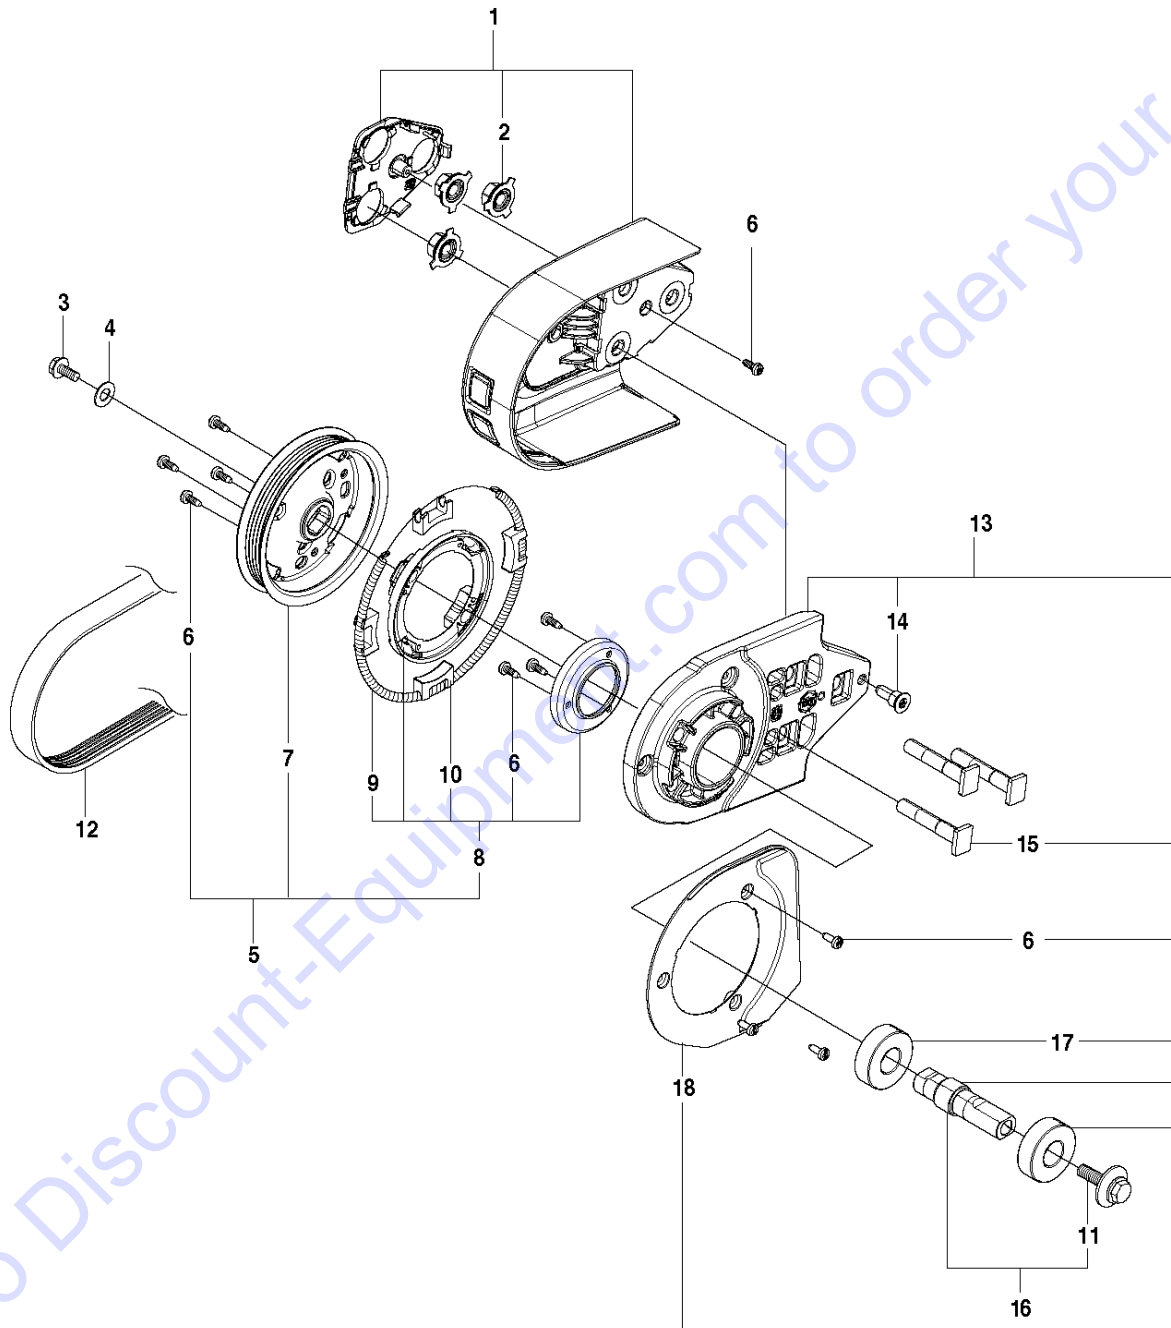

C K770
BELT GUARD & PULLEY

BELT GUARD & PULLEY

K 770 Smartguard, 2020-04

Ref	Part No	Description	Remark	QTY	KIT
1	501 05 71-03	BELT GUARD		1	2
2	586 74 37-01	NUT WASHER		3	1
3	503 20 00-45	SCREW EHHFM		1	
4	503 23 01-16	WASHER		1	
5	588 47 04-02	PULLEY ASSY		1	6, 7, 8
6	525 88 74-02	SCREW CITXPANT		11	
7	586 42 40-01	PULLEY		1	
8	505 44 54-05	CASSETTE		1	
9	544 44 10-01	DRAW SPRING		1	
10	544 44 04-02	BRAKE SHOE		4	
11	590 50 38-01	SCREW		1	
12	544 90 84-06	BELT		1	
13	588 99 20-01	BEARING HOUSING ASSY		1	6, 11, 13, 14, 15, 16, 17, 18
14	584 99 43-01	SCREW		1	
15	503 87 54-02	BAR BOLT		3	
16	588 99 24-03	SHAFT		1	
17	583 95 33-01	BALL BEARING		2	
18	586 80 10-02	SLIP RING HOLDER		1	

Go to Discount-Equipment.com to order your parts