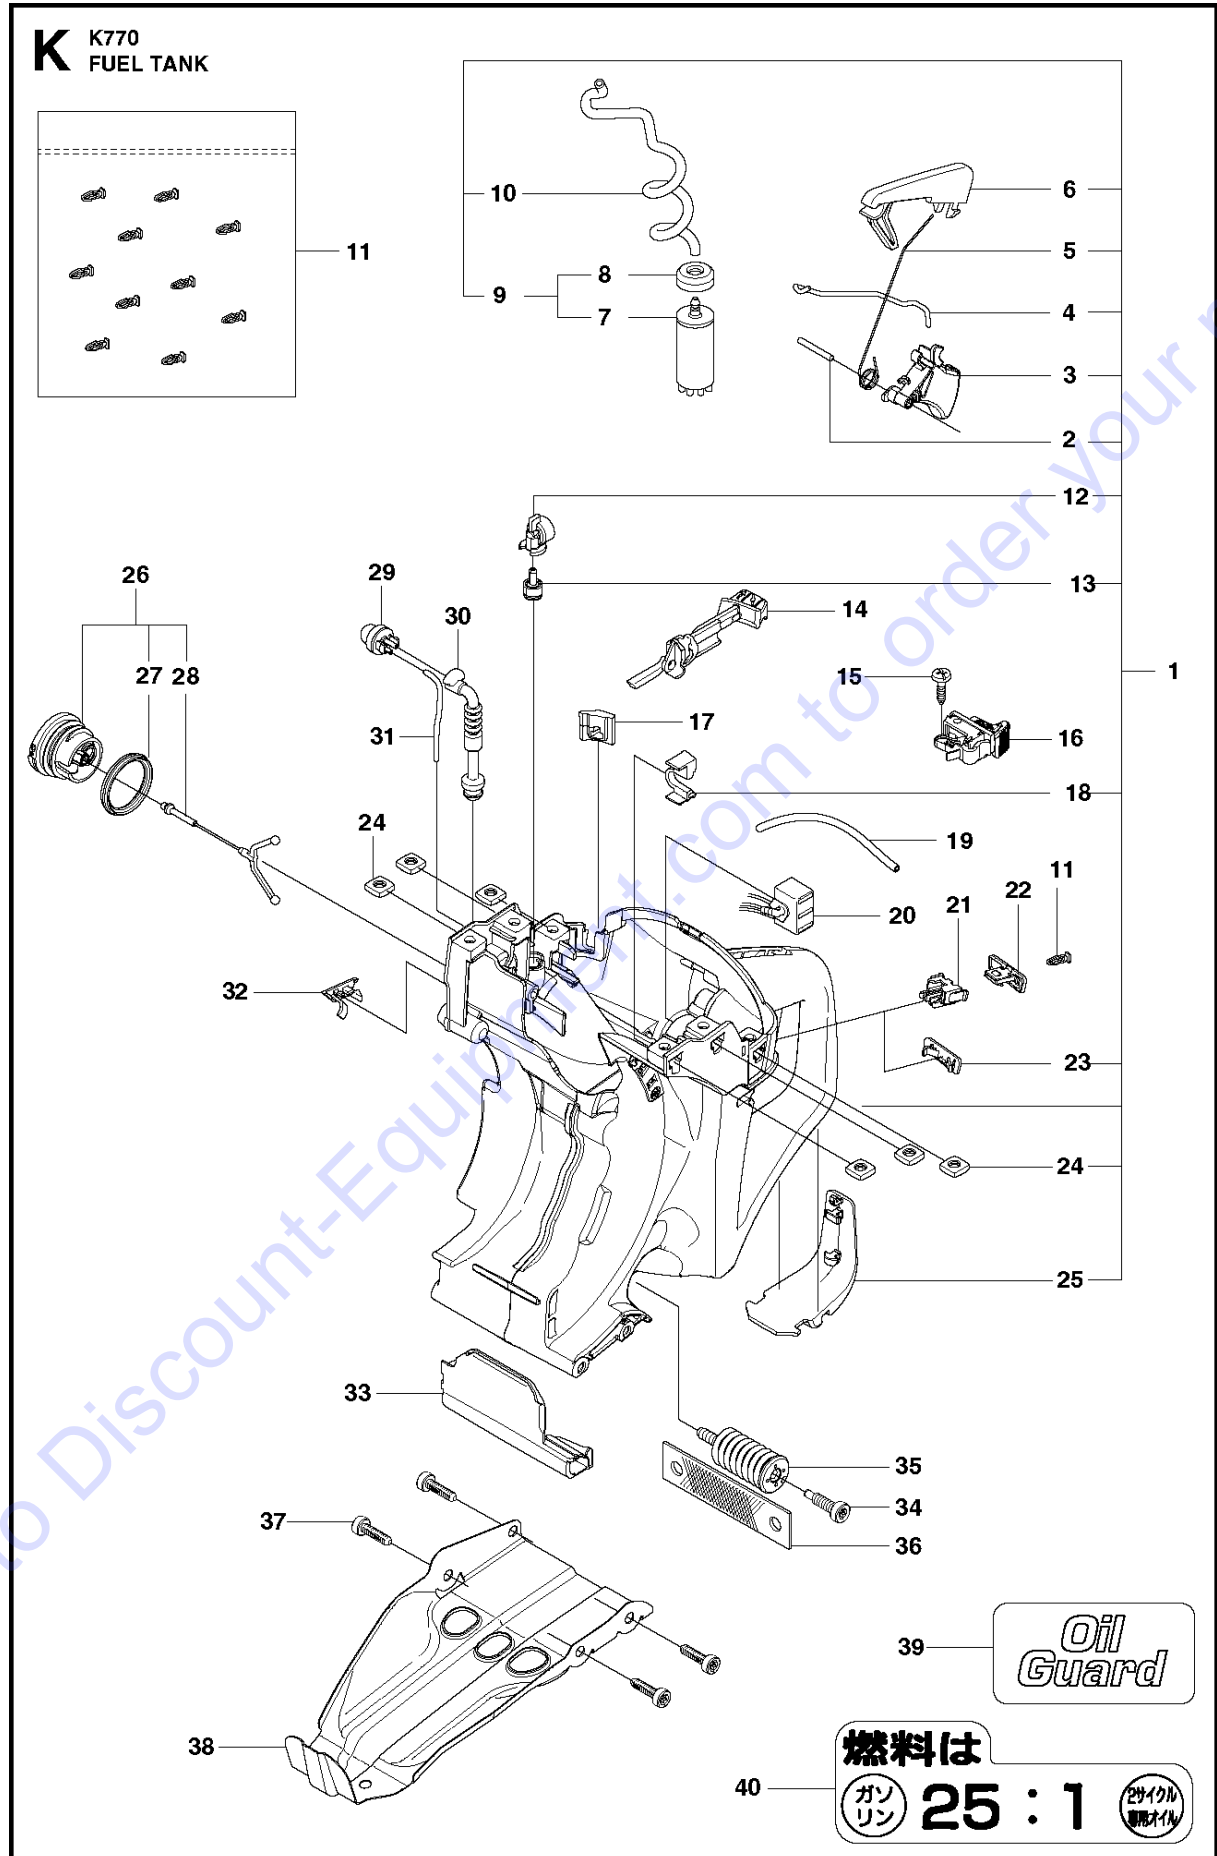

FUEL TANK

K 770 Smartguard, 2020-04

Ref	Part No	Description	Remark	QTY KIT
1	593 28 18-01	FUEL TANK ASSY	Incl. 2 - 10, 12-13, 18, 23-25	1
2	720 12 40-20	PARALLEL PIN		2
3	588 08 62-01	THROTTLE CONTROL		1
4	579 37 92-01	THROTTLE ROD		1
5	587 74 60-01	SPRING		1
6	588 13 77-01	THROTTLE LOCKOUT		1
7	506 26 41-01	FUEL FILTER		1
8	506 27 11-01	HOSE CLAMP		1
9	506 26 41-11	FUEL FILTER	Incl. 7 - 8	1
10	581 75 62-03	FUEL HOSE		1
10	581 75 62-02	FUEL HOSE	Oil Guard	1
11	502 23 33-01	KIT	Oil Guard. Incl. 10 pins	1
12	577 31 35-01	TANK VENT VALVE ASSY		1
13	501 15 29-01	TANK VENT ASSY		1
14	544 22 90-02	CHOKE CONTROL		1
15	525 88 74-02	SCREW CITXPANT		1
16	506 31 86-04	STOP SWITCH		1
17	506 37 80-01	GROMMET		1
18	544 39 32-01	HOSE CLIP		1
19	581 75 61-17	FUEL HOSE		1
20	544 38 41-02	ELECTRONIC BOX		1
21	501 01 88-01	HOUSING		1
22	501 01 94-01	SWITCH		1
23	501 37 13-01	LID		1
24	581 77 48-01	NUT		6
25	588 19 82-01	GROUND SUPPORT		1
26	522 62 00-03	TANK CAP ASSY		1
27	589 24 11-01	GASKET		1
28	503 57 89-01	HOLDER		1
29	540 05 49-01	PURGE		1
30	505 19 52-01	FUEL HOSE		1
31	537 04 24-14	FUEL HOSE		1
32	506 39 46-02	HUB CAP		1
33	506 38 15-01	HEAT SHIELD		1
34	544 06 12-01	SCREW ITXSCM		1
35	537 21 03-12	ANTIVIBRATION ELEMENT		1
36	544 23 82-01	BAND		1
37	503 21 54-20	SCREW ITXSCT		4
38	506 37 19-02	BASEPLATE		1
39	581 09 54-02	DECAL	Oil Guard	1
40	506 31 30-01	LABEL	Japan Only	1

Go to Discount Equipment.com to order your parts