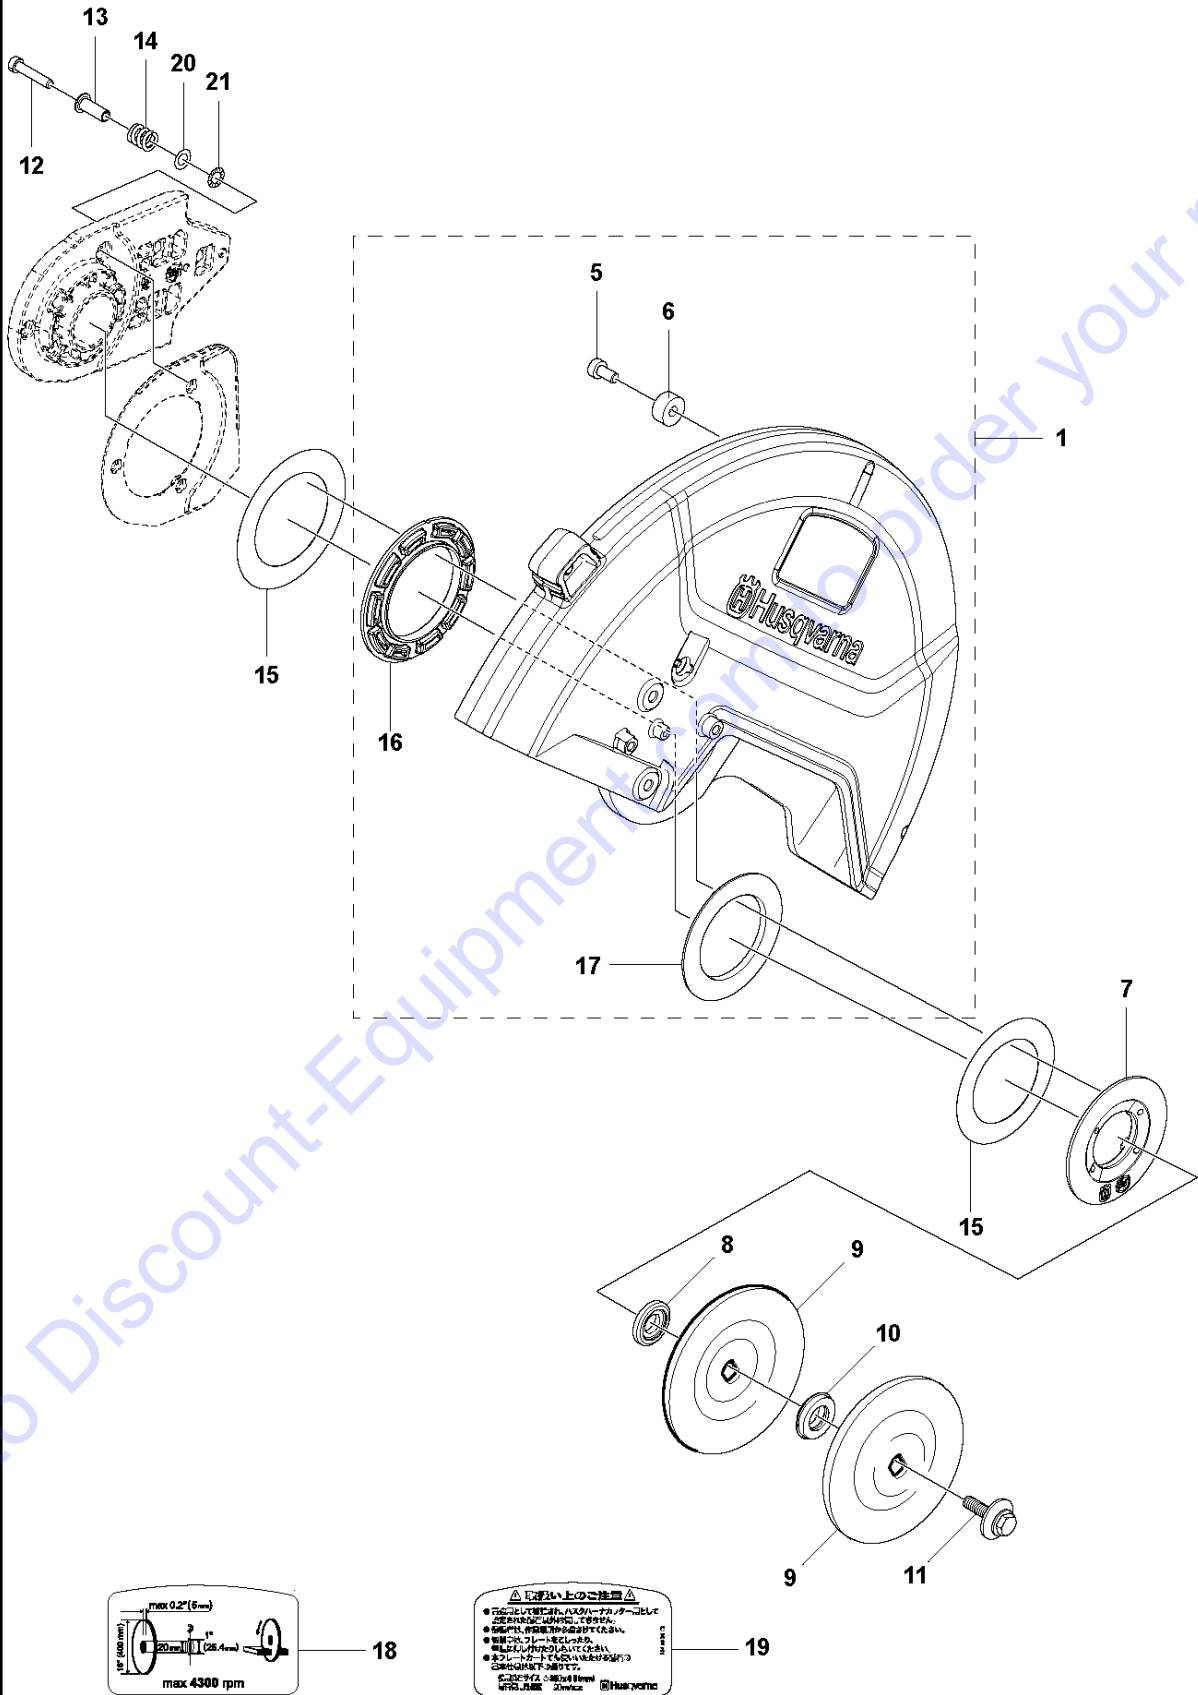

B3 K770
SMARTGUARD

Go to Discount-Equipment.com to order your parts

GUARDS

K 770 Smartguard, 2020-04

Ref	Part No	Description	Remark	QTY KIT
1	597 80 92-01	SPRING		1
2	597 80 90-01	COVER		1
3	526 83 45-02	SCREW		2 2, 3, 4, 5, 6, 16, 17
4	598 48 90-01	WEAR PLATE		2
5	578 19 09-01	HANDLE HALF		1
6	578 76 09-01	HANDLE HALF		1
7	504 90 94-10	SCREW ITXSCT		1
8	581 62 03-01	STOP		1
9	584 43 77-01	DISC		1
10	584 43 83-01	SUPPORT FLANGE		1
11	583 87 44-02	FLANGE	Diam 105mm	2
12	506 07 09-02	FLANGE WASHER	"Diam 119mm, Japan 14""	2
13	578 39 82-01	BUSHING	Diam 20/25, 4mm	1
14	581 60 54-03	BUSHING	Diam 30, 5 mm	1
15	506 37 96-20	KIT	Diam 20 mm	1
16	506 37 96-22	KIT	Diam 22, 2 mm	1
17	590 50 38-01	SCREW		1
18	544 21 84-30	SCREW ITXSCM		4
19	584 43 82-02	SLEEVE	"14"" , Black"	4
20	584 43 81-01	SPRING		4
21	584 43 78-01	SHIM		2
22	584 43 79-01	LINING		1
23	584 43 80-01	LINING		1
24	581 11 77-06	DECAL	"14""	1
25	584 99 26-02	DECAL	"14""	1
26	582 23 31-01	WASHER		4
27	582 23 32-01	WASHER		4
28	581 11 77-04	DECAL		1

Go to Discount-Equipment.com to order your parts