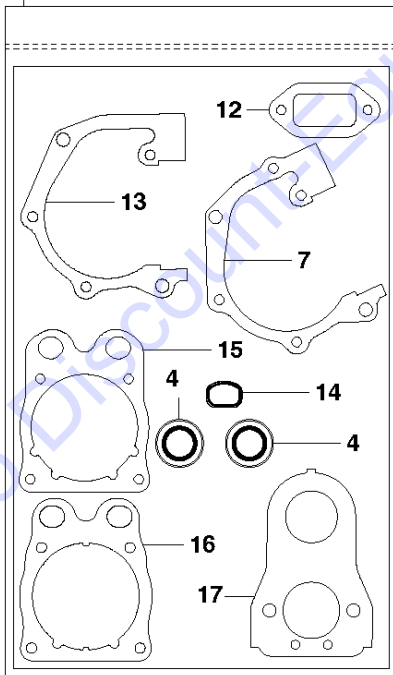

E K770
CRANKCASE

CRANKCASE

K 770 Smartguard, 2020-04

Ref	Part No	Description	Remark	QTY	KIT
1	593 28 25-01	CRANKCASE KIT	Incl. 2-7, 9-11, 18	1	
2	581 35 74-02	GASKET KIT	4, 7, 12-17	1	1
3	503 21 53-41	SCREW ITXSCM		6	1
4	503 26 02-04	SEALING RING		2	1
5	501 27 08-01	GUIDE BUSHING		2	1
6	738 22 02-25	BALL BEARING		2	1
7	506 37 70-03	GASKET	Six hole	1	1
8	503 22 65-04	SQUARE NUT		1	
9	503 21 53-16	SCREW ITXSCM		2	1
10	522 47 48-01	PLATE		1	1
11	522 47 57-02	SPRING RETAINER		1	1
12	588 91 51-01	HEAT DEFLECTOR		1	
13	506 37 70-02	GASKET	Five hole	1	
14	506 37 67-01	CYLINDER		1	
15	544 21 93-02	INSERT		1	
16	581 28 53-01	GASKET		1	
17	506 37 68-04	GASKET		1	
18	503 84 61-01	BUFFER		1	1
19	586 76 09-01	RUBBER SHOE		1	1

Go to Discount-Equipment.com to order your parts