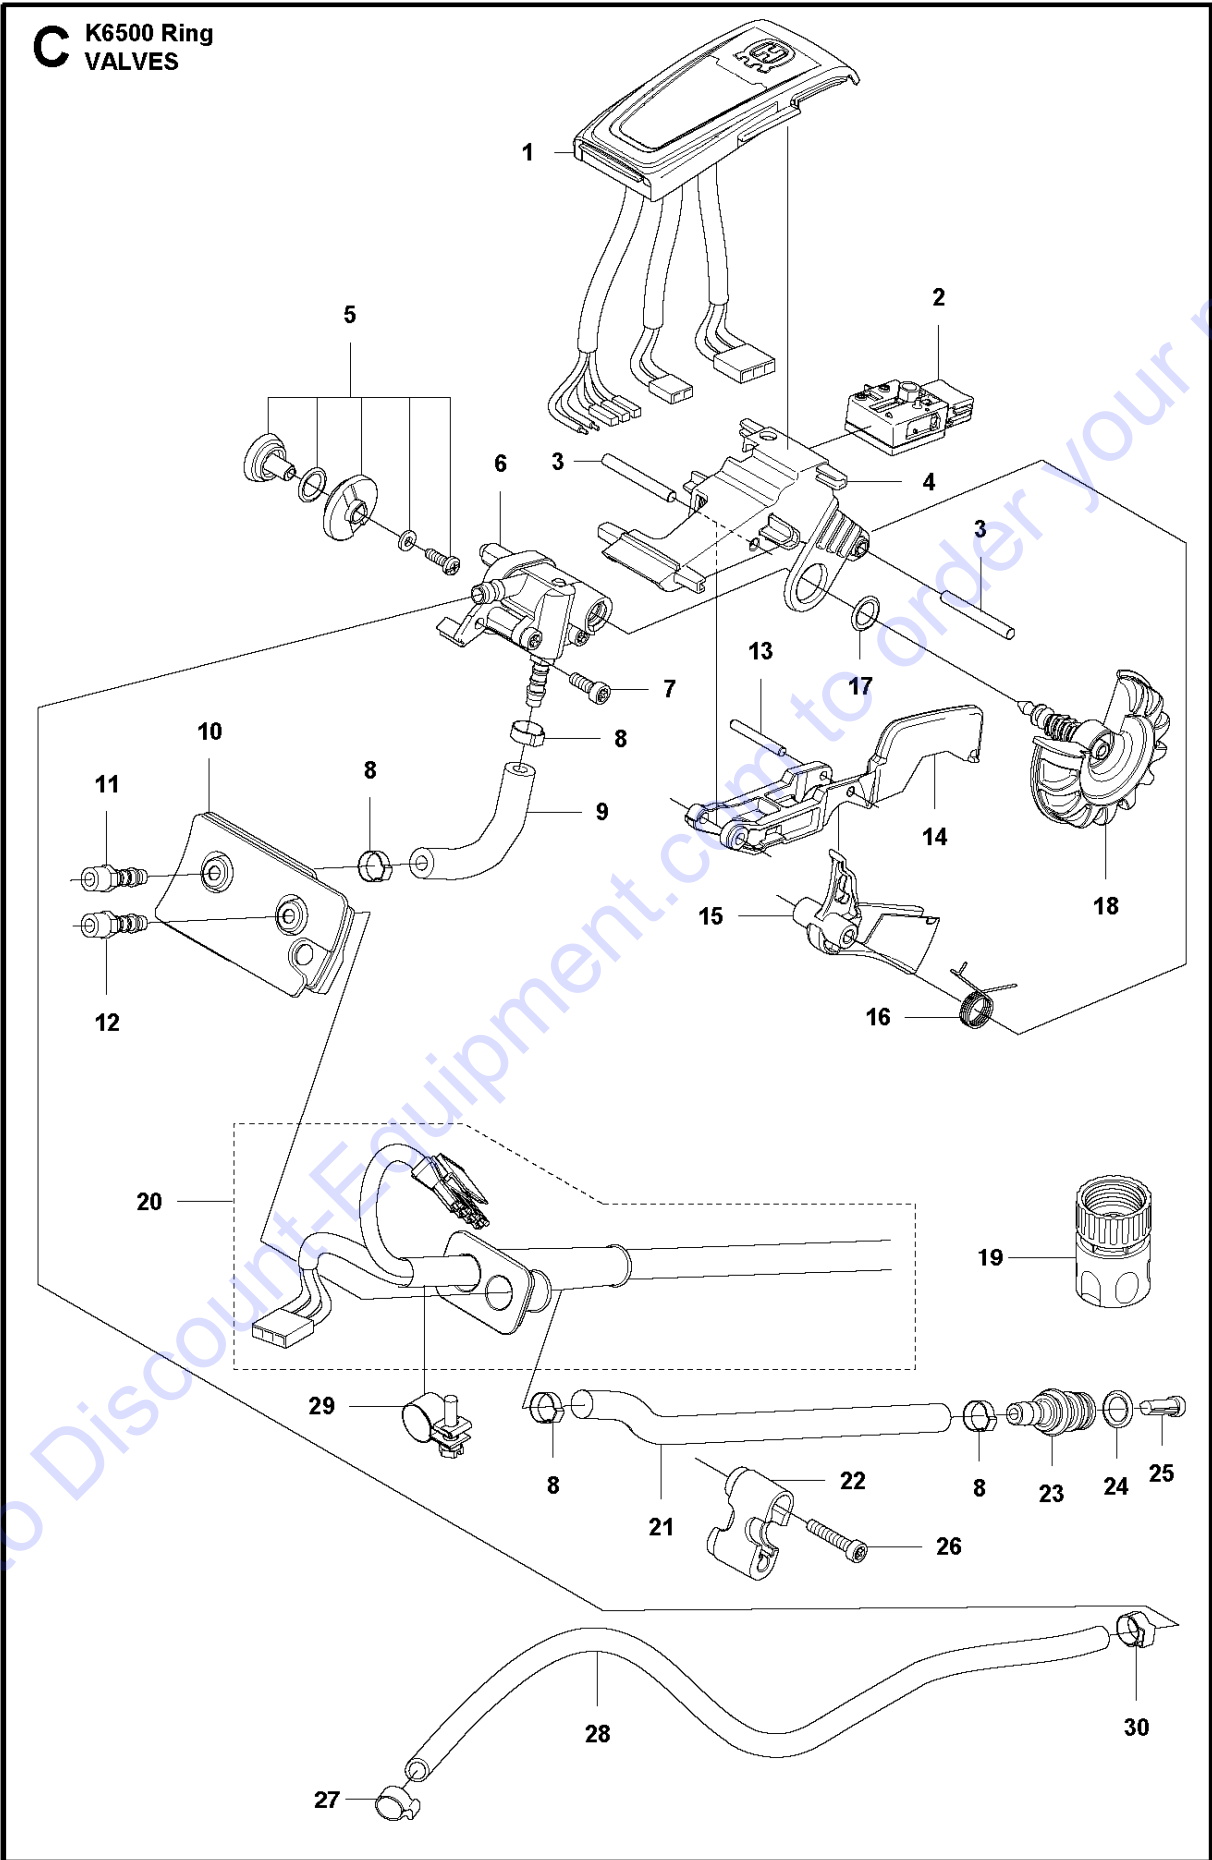

Go to Discount-Equipment.com to order your parts

B K6500 Ring
HANDLE

HANDLE

K6500 RING, 2013-09

Ref	Part No	Description	Remark	QTY	KIT
1	544 21 84-20	SCREW ITXSCM		3	
2	581 80 26-02	FRONT HANDLE ASSY		1	
3	504 90 94-40	SCREW ITXSCT		2	2
4	575 29 58-01	PLUG		1	2
5	503 21 53-26	SCREW ITXSCM		4	
6	581 22 34-02	BELT COVER		1	
7	503 21 53-12	SCREW ITXSCM		4	
8	575 41 22-01	ANTIVIBRATION ELEMENT		2	
9	581 12 51-01	CUTTER ARM		1	
10	586 42 61-01	BRACKET		1	
11	503 21 54-45	SCREW ITXSCT		2	
12	537 21 03-11	ANTIVIBRATION ELEMENT		1	
13	575 62 85-01	DECAL		1	
14	581 70 97-01	GASKET		1	
15	506 03 32-02	SCREW		2	
16	596 97 81-01	PLATE		1	

Go to Discount-Equipment.com to order your parts

C K6500 Ring
VALVES

VALVES

K6500 RING, 2013-09

Ref	Part No	Description	Remark	QTY KIT
1	585 41 21-02	DISPLAY		1
2	589 79 77-01	TOGGLE SWITCH		1
3	720 13 18-06	PARALLEL PIN		2
4	524 42 90-01	CONSOLE		1
5	585 43 90-02	SPINDLE		1
6	522 96 02-02	VALVE		1
7	504 90 94-14	SCREW ITXSCT		1
8	576 12 97-01	HOSE CLAMP		4
9	580 66 81-01	HOSE		1
10	575 29 54-01	GROMMET		1
11	586 99 21-02	HOSE NIPPLE		1
12	586 99 21-01	HOSE NIPPLE		1
13	720 12 76-06	PARALLEL PIN		1
14	574 82 49-01	TRIGGER LOCKOUT		1
15	522 99 72-01	TRIGGER		1
16	574 35 42-02	TORSION SPRING		1
17	740 43 03-00	O-RING		1
18	525 52 20-01	VALVE SPINDLE		1
19	503 26 60-03	COUPLER	"3/4" ""	1
19	503 26 60-04	COUPLER	"1/2" ""	1
20	501 07 14-01	WIRING ASSY		1
21	506 60 75-02	HOSE		1
22	525 32 28-01	CLIP		1
23	506 28 91-03	NIPPLE		1
24	505 10 35-01	O-RING		1
25	506 29 88-01	FILTER		1
26	504 90 94-25	SCREW ITXSCT		1
27	506 09 56-03	HOSE CLAMP		1
28	581 89 35-13	HOSE		1
29	544 28 26-01	HOSE CLAMP		1
30	586 02 04-01	HOSE CLAMP		1