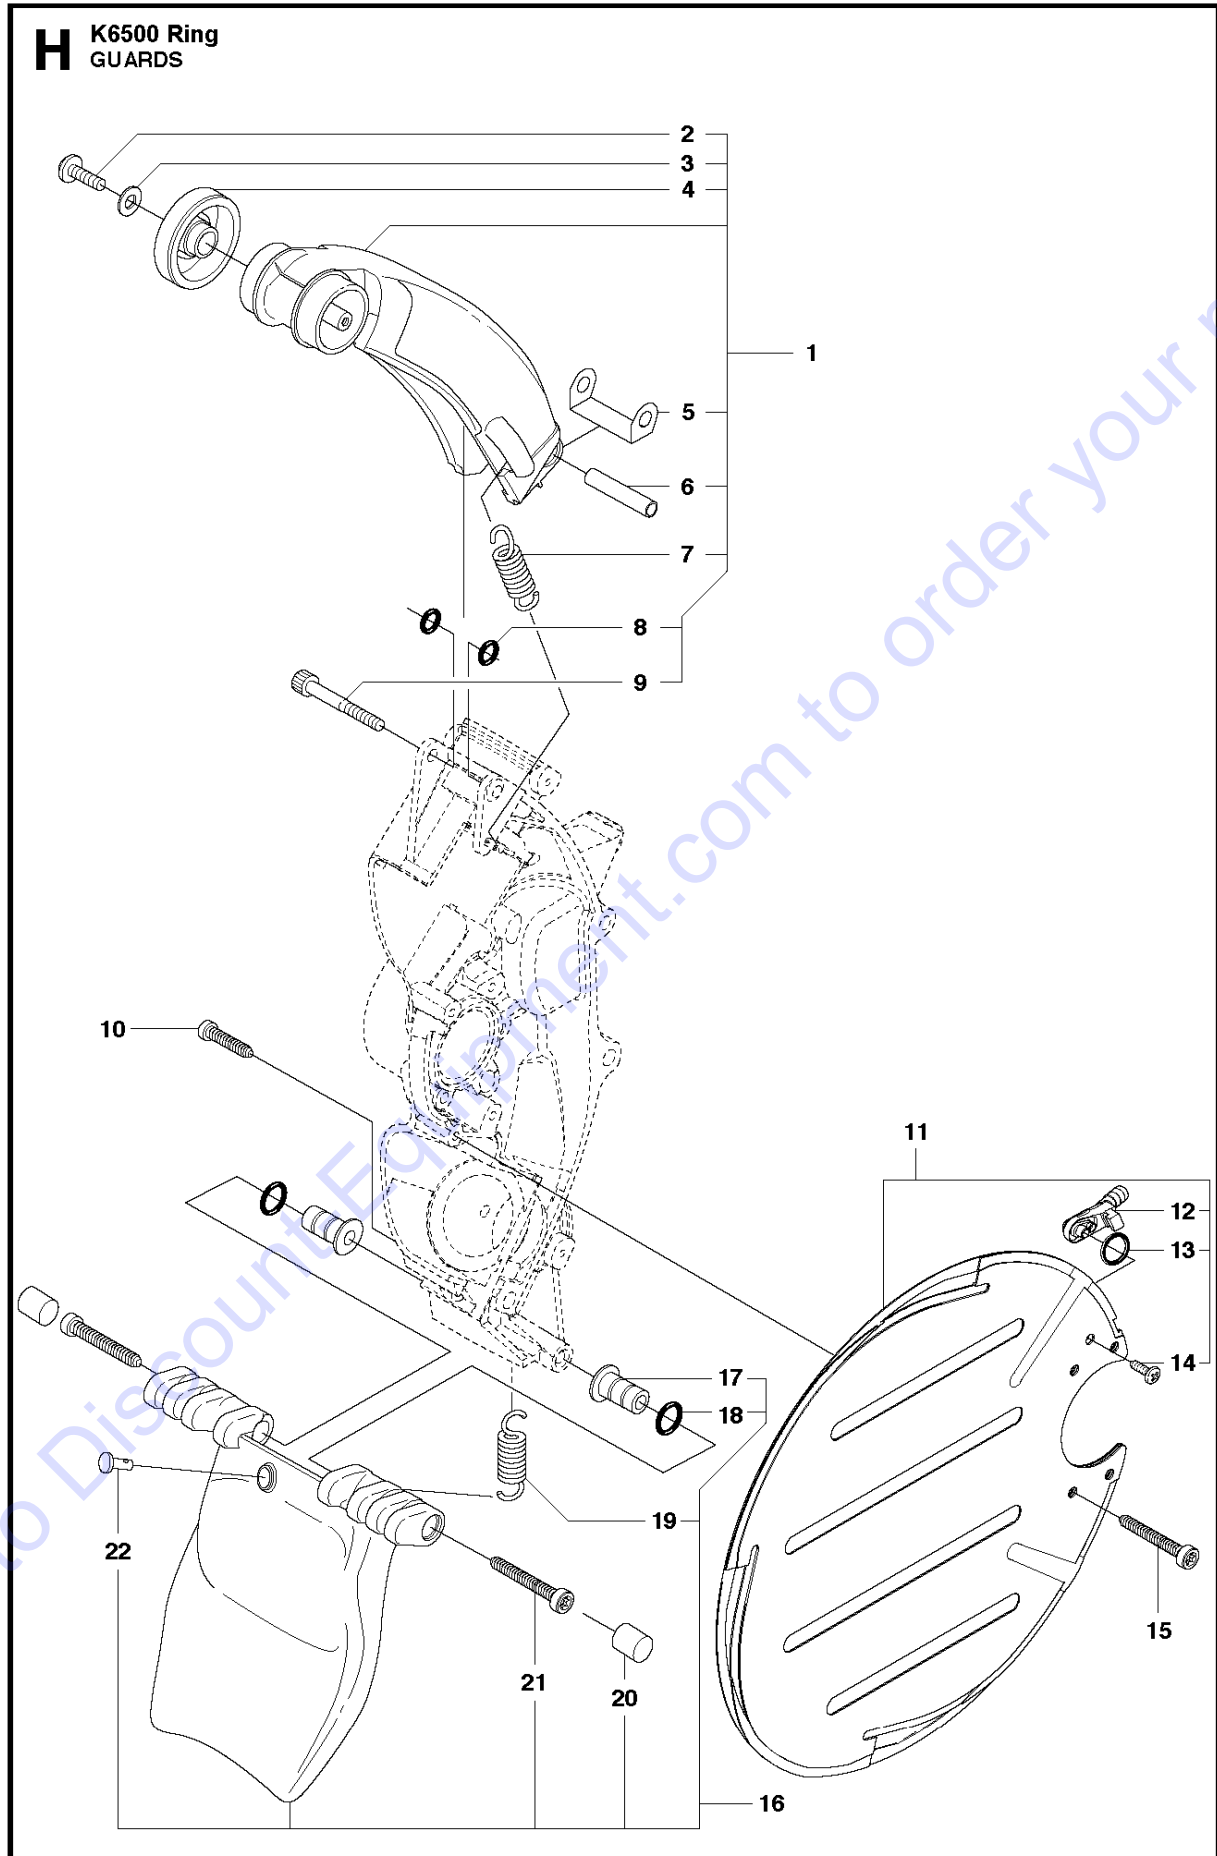

GUARDS

K6500 RING, 2013-09

Ref	Part No	Description	Remark	QTY	KIT
1	506 24 69-06	BLADE GUARD		1	
2	503 21 46-01	SCREW		2	1
3	734 48 80-01	WASHER		2	1
4	506 26 22-02	WHEEL		2	1
5	506 31 28-01	COVER PLATE		1	1
6	506 31 45-01	SPACING TUBE		1	1
7	504 11 67-01	SPRING		1	1
8	503 26 30-25	O-RING		2	1
9	544 21 84-47	SCREW ITXSCM		1	1
10	503 21 53-20	SCREW ITXSCM		1	
11	506 38 33-01	DISC		1	
12	506 38 29-01	NIPPLE		1	11
13	505 10 35-01	O-RING		1	11
14	729 52 89-71	SCREW CRPANT		1	11
15	505 57 41-16	SCREW ITXSCM		4	
16	506 35 22-06	SPRAY GUARD ASSY		1	
17	506 33 49-02	SPACING TUBE		2	16
18	740 42 05-00	O-RING		2	16
19	506 33 95-01	DRAW SPRING		1	16
20	506 34 90-01	SEALING		2	16
21	544 21 84-37	SCREW ITXSCM		2	16
22	506 33 96-01	BOLT		1	16

Go to Discount-Equipment.com to order your parts