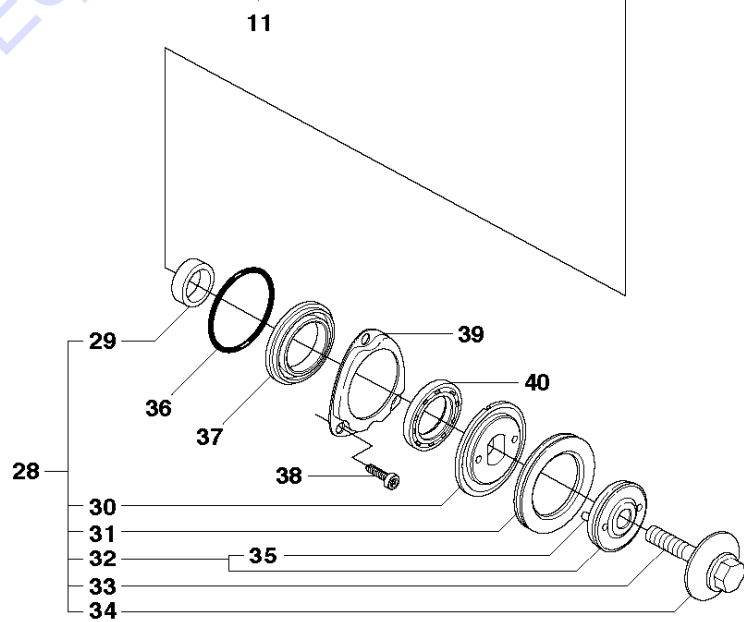

E K6500 Ring
CHASSIS / FRAME

Ref	Part No	Description	Remark	QTY	KIT
1	738 88 10-01	LUBRICATION NIPPLE		2	10
2	503 23 04-01	WASHER		2	
3	503 22 00-01	HEXAGON NUT		2	
4	725 54 59-05	SCREW IHSCM		1	
5	503 23 04-03	WASHER		1	
6	503 20 00-45	SCREW EHHFM		1	
7	503 23 01-16	WASHER		1	
8	584 27 12-01	PULLEY		1	
9	503 21 53-26	SCREW ITXSCM		1	
10	721 12 52-70	GROOVED PIN		1	11
11	522 65 75-05	CHASSIS		1	
12	506 25 73-01	COMPRESSION SPRING		1	11
13	506 32 80-01	LOCKING BUTTON		1	11
14	721 44 06-00	SPRING PIN		1	11
15	735 31 08-00	CIRCLIP		1	11
16	503 23 01-12	WASHER		1	11
17	503 26 30-22	O-RING		2	11
18	506 35 15-02	DRIVE SHAFT		1	11
19	583 95 33-01	BALL BEARING		2	17
20	506 37 50-02	SPACER		1	17
21	581 70 98-01	SPACER		1	
22	503 21 53-20	SCREW ITXSCM		1	
23	506 34 39-01	GASKET KIT		2	25
24	740 48 25-02	O-RING		2	25
25	544 07 76-01	SLEEVE		2	
26	506 35 19-03	WEAR PROTECTION		1	
27	505 57 41-16	SCREW ITXSCM		1	26
28	506 35 23-04	GEAR WHEEL ASSY		1	
29	506 37 49-01	SLEEVE		1	28
30	506 37 46-02	FLANGE WASHER		1	28
31	506 17 83-04	GEAR WHEEL		1	28
32	506 31 22-02	DRIVER		1	28
33	581 85 52-01	SCREW		1	28
34	506 13 95-11	WASHER		1	28
35	721 42 52-50	SPRING PIN		2	28
36	740 42 24-00	O-RING		1	
37	506 37 48-01	SEALING		1	
38	503 21 53-12	SCREW ITXSCM		3	
39	506 37 47-01	SEALING COLLAR		1	
40	503 26 21-01	SEALING RING		1	

Go to Discount-Equipment.com to order your parts