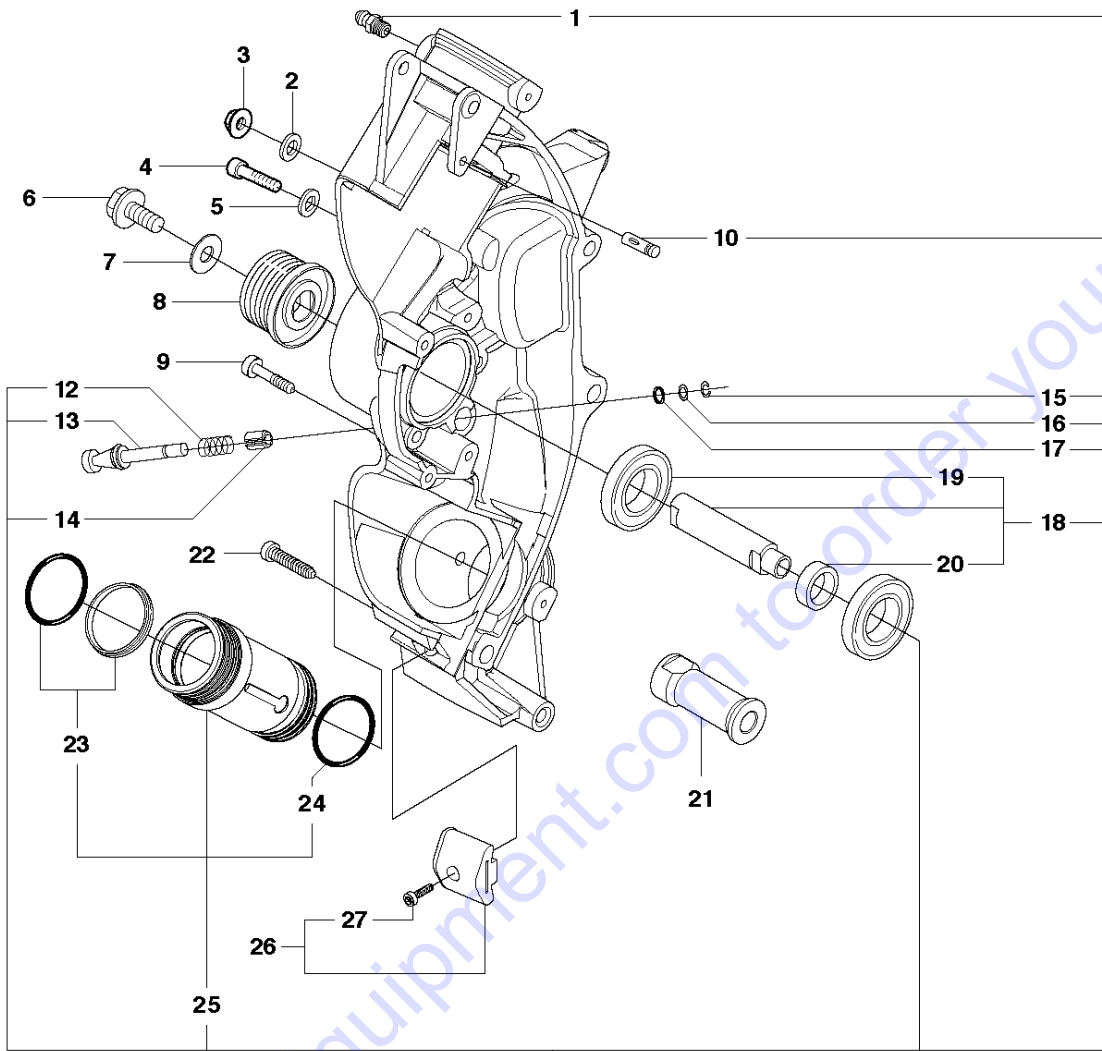

E K6500 Ring
CHASSIS / FRAME

Ref	Part No	Description	Remark	QTY	KIT
1	738 88 10-01	LUBRICATION NIPPLE		2	10
2	503 23 04-01	WASHER		2	
3	503 22 00-01	HEXAGON NUT		2	
4	725 54 59-05	SCREW IHSCM		1	
5	503 23 04-03	WASHER		1	
6	503 20 00-45	SCREW EHHFM		1	
7	503 23 01-16	WASHER		1	
8	584 27 12-01	PULLEY		1	
9	503 21 53-26	SCREW ITXSCM		1	
10	721 12 52-70	GROOVED PIN		1	11
11	522 65 75-05	CHASSIS		1	
12	506 25 73-01	COMPRESSION SPRING		1	11
13	506 32 80-01	LOCKING BUTTON		1	11
14	721 44 06-00	SPRING PIN		1	11
15	735 31 08-00	CIRCLIP		1	11
16	503 23 01-12	WASHER		1	11
17	503 26 30-22	O-RING		2	11
18	506 35 15-02	DRIVE SHAFT		1	11
19	583 95 33-01	BALL BEARING		2	17
20	506 37 50-02	SPACER		1	17
21	581 70 98-01	SPACER		1	
22	503 21 53-20	SCREW ITXSCM		1	
23	506 34 39-01	GASKET KIT		2	25
24	740 48 25-02	O-RING		2	25
25	544 07 76-01	SLEEVE		2	
26	506 35 19-03	WEAR PROTECTION		1	
27	505 57 41-16	SCREW ITXSCM		1	26
28	506 35 23-04	GEAR WHEEL ASSY		1	
29	506 37 49-01	SLEEVE		1	28
30	506 37 46-02	FLANGE WASHER		1	28
31	506 17 83-04	GEAR WHEEL		1	28
32	506 31 22-02	DRIVER		1	28
33	581 85 52-01	SCREW		1	28
34	506 13 95-11	WASHER		1	28
35	721 42 52-50	SPRING PIN		2	28
36	740 42 24-00	O-RING		1	
37	506 37 48-01	SEALING		1	
38	503 21 53-12	SCREW ITXSCM		3	
39	506 37 47-01	SEALING COLLAR		1	
40	503 26 21-01	SEALING RING		1	

Go to Discount-Equipment.com to order your parts