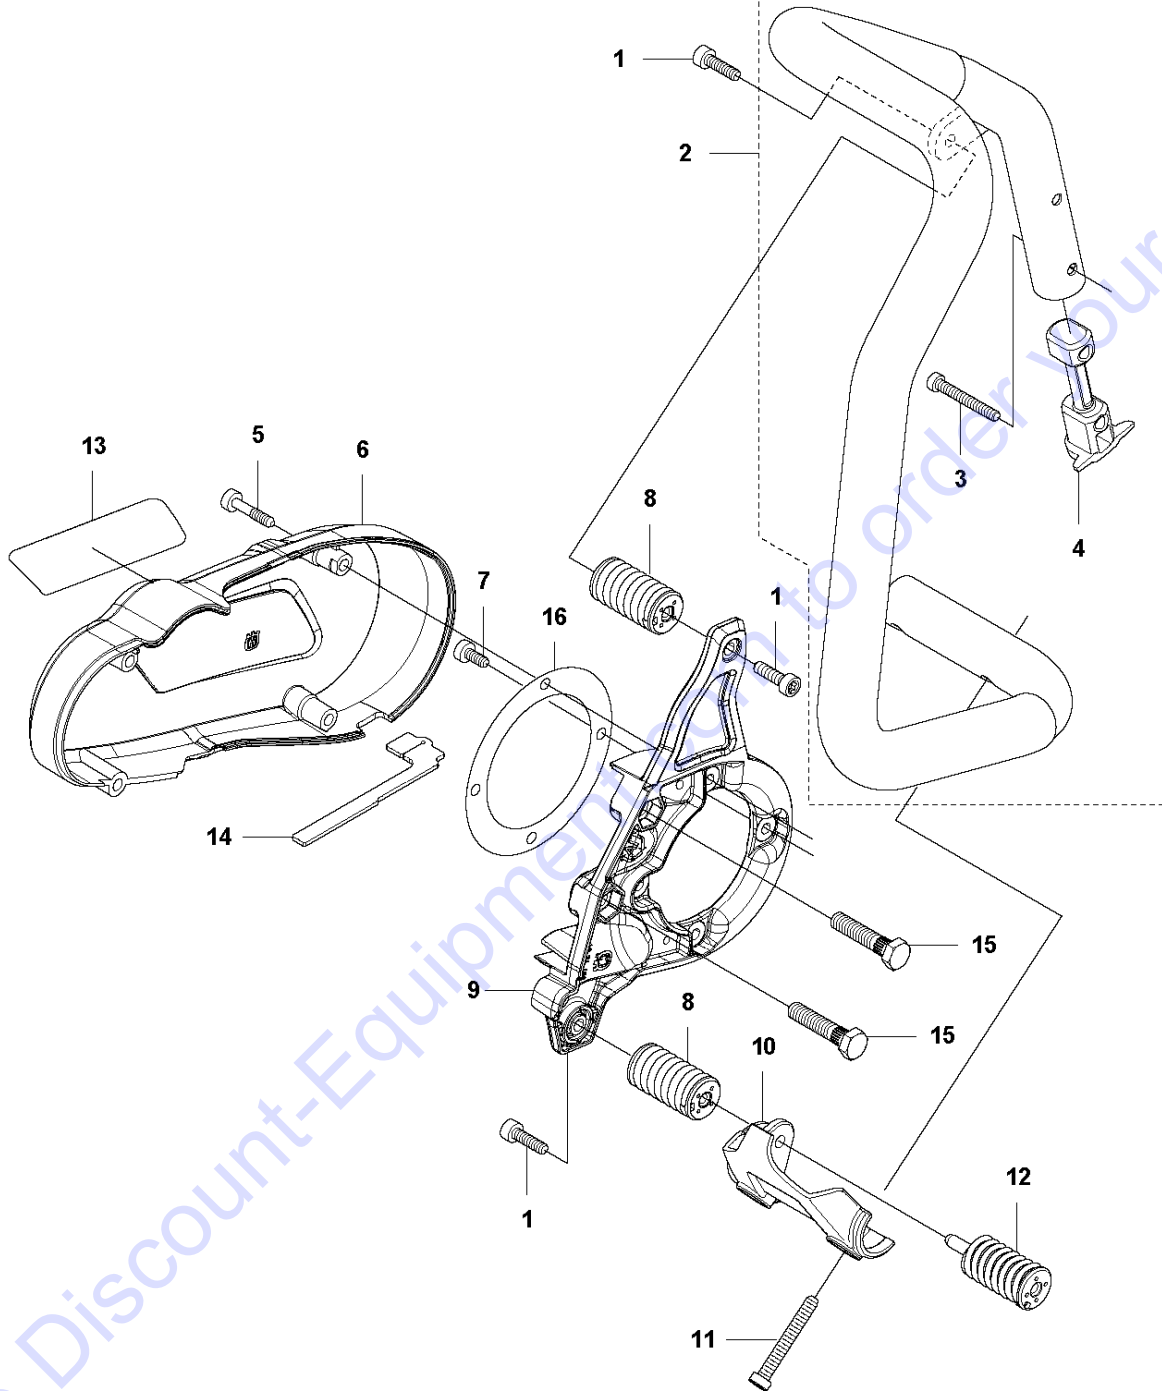

B K6500 Ring
HANDLE

HANDLE

K6500 RING, 2013-09

Ref	Part No	Description	Remark	QTY	KIT
1	544 21 84-20	SCREW ITXSCM		3	
2	581 80 26-02	FRONT HANDLE ASSY		1	
3	504 90 94-40	SCREW ITXSCT		2	2
4	575 29 58-01	PLUG		1	2
5	503 21 53-26	SCREW ITXSCM		4	
6	581 22 34-02	BELT COVER		1	
7	503 21 53-12	SCREW ITXSCM		4	
8	575 41 22-01	ANTIVIBRATION ELEMENT		2	
9	581 12 51-01	CUTTER ARM		1	
10	586 42 61-01	BRACKET		1	
11	503 21 54-45	SCREW ITXSCT		2	
12	537 21 03-11	ANTIVIBRATION ELEMENT		1	
13	575 62 85-01	DECAL		1	
14	581 70 97-01	GASKET		1	
15	506 03 32-02	SCREW		2	
16	596 97 81-01	PLATE		1	

Go to Discount-Equipment.com to order your parts