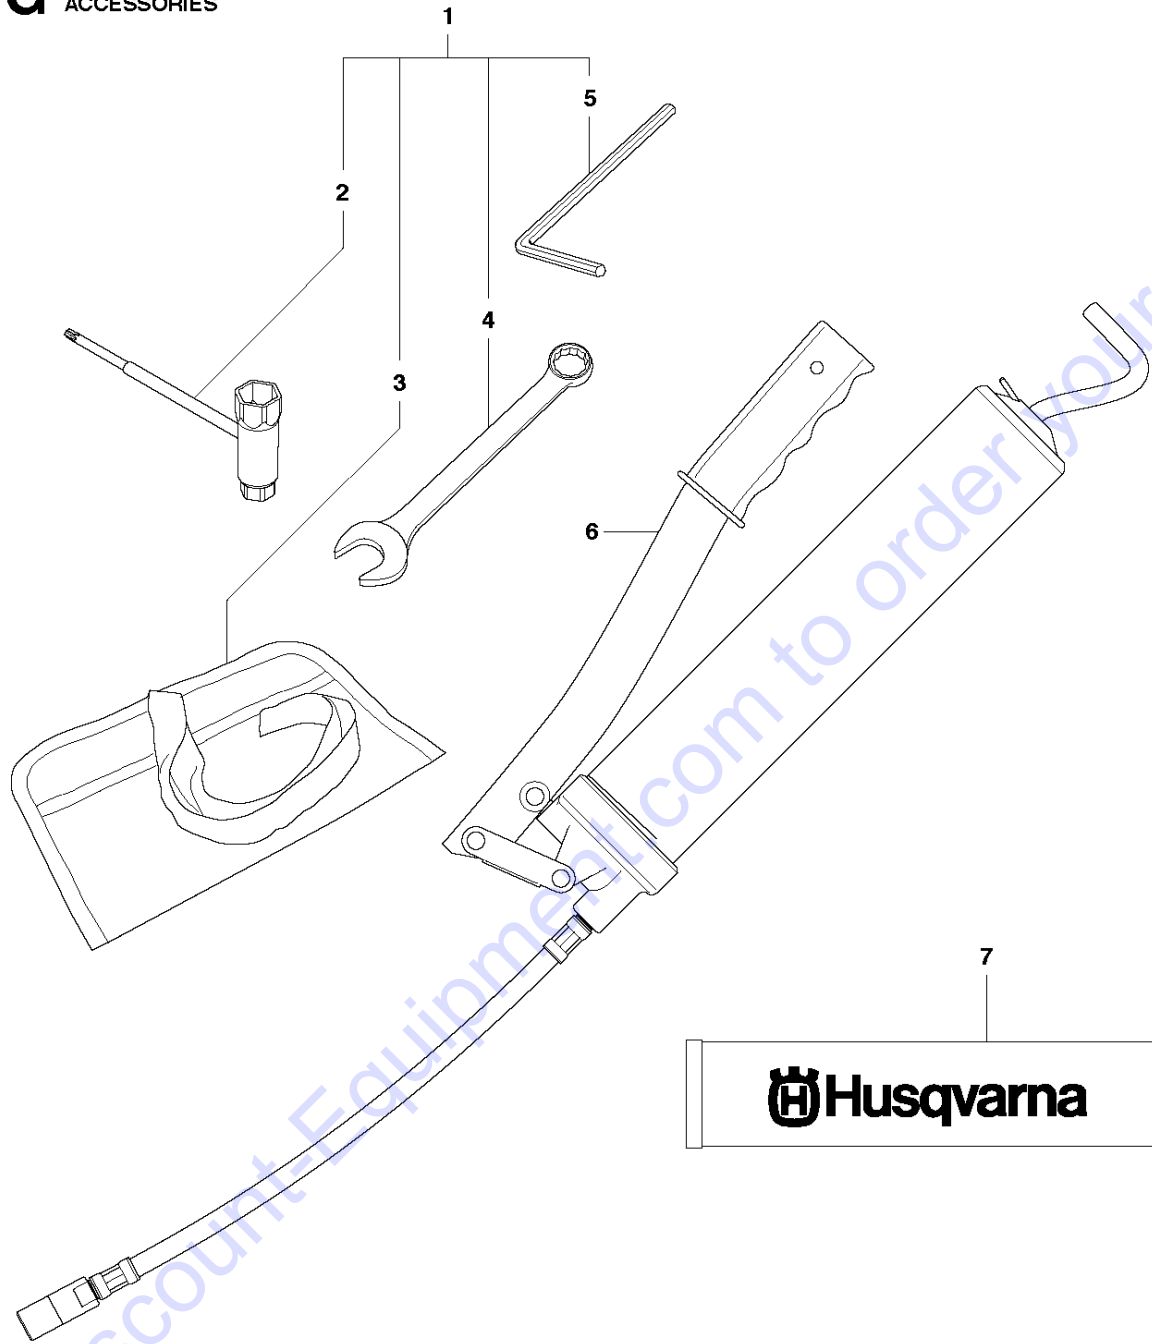

G K6500 Ring
ACCESSORIES

ACCESSORIES

K6500 RING, 2013-09

Ref	Part No	Description	Remark	QTY	KIT
1	506 36 38-04	TOOL		1	
2	506 38 26-01	TOOL		1	1
3	501 19 22-01	TOOL		1	1
4	506 35 52-01	SPANNER	19mm	1	1
5	506 36 36-01	HEX KEY	Allenkey 6mm	1	1
6	506 38 49-02	GUN		1	
7	544 08 04-02	GREASE		1	

Go to Discount-Equipment.com to order your parts