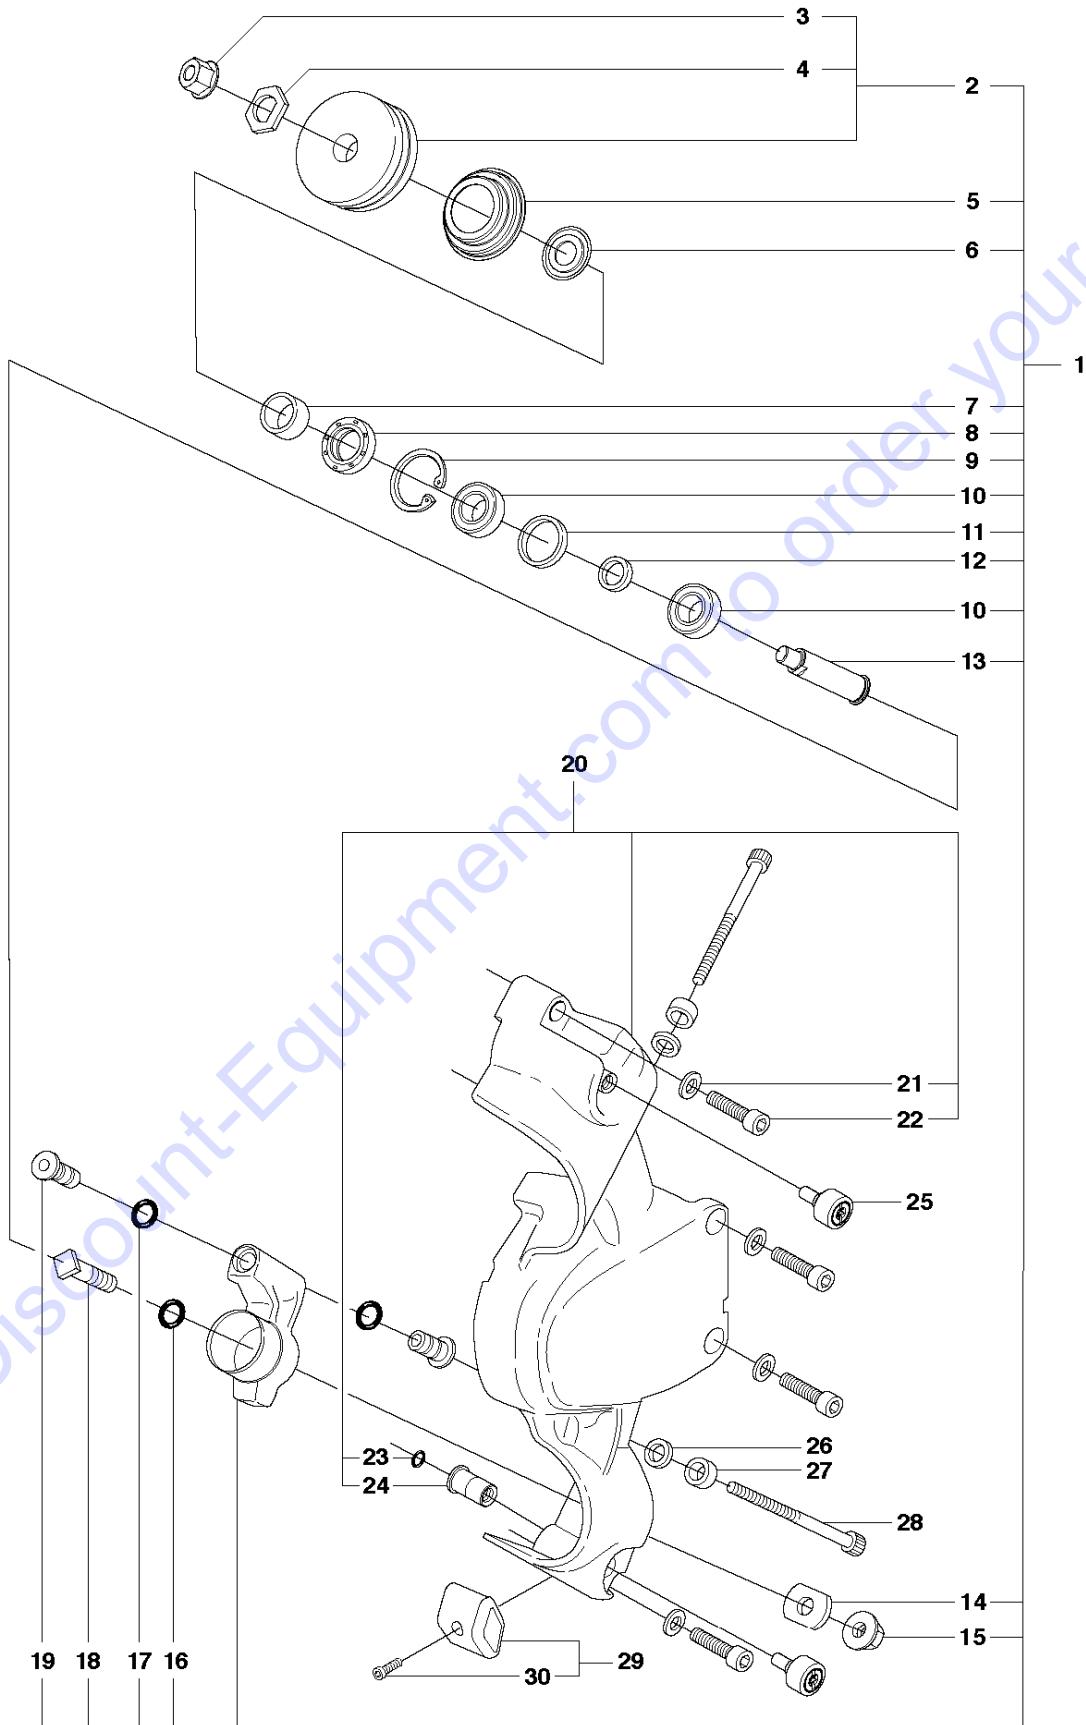

D K6500 Ring
COVER

Go to Discount-Equipment.com to order your parts

COVER

K6500 RING, 2013-09

Ref	Part No	Description	Remark	QTY KIT	
1	506 35 18-08	LEVER ASSY		2	
2	506 35 21-03	SUPPORT ROLLER		1	1
3	503 22 04-01	NUT	Fine thread	1	2
4	506 30 34-01	DRIVER		1	2
5	506 39 95-01	SEALING		1	1
6	506 32 17-01	WASHER		1	1
7	506 37 93-02	SPACING SLEEVE		1	1
8	503 26 20-01	SEALING RING		1	1
9	735 31 28-10	CIRCLIP		1	1
10	525 83 18-01	BALL BEARING		2	1
11	506 31 68-02	SPACING SLEEVE		1	1
12	506 30 33-02	SPACING SLEEVE		1	1
13	506 49 32-02	SHAFT		1	1
14	506 34 63-01	WASHER		1	1
15	503 22 00-01	HEXAGON NUT		1	1
16	503 26 30-08	O-RING		1	1
17	503 26 30-26	O-RING		2	1
18	506 34 64-01	SCREW		1	1
19	506 33 49-03	SPACING TUBE		2	
20	506 49 33-03	COVER		1	
21	503 23 04-03	WASHER		4	20
22	503 20 54-35	SCREW		4	20
23	740 42 04-00	O-RING		2	20
24	506 33 08-01	THREAD INSERT		2	20
25	505 57 49-01	ADJUSTMENT WHEEL		2	
26	506 37 63-01	SPACER		2	
27	506 37 64-01	RUBBER BUSHING		2	
28	544 21 84-55	SCREW ITXSCM		2	
29	506 35 19-03	WEAR PROTECTION		1	
30	505 57 41-01	SCREW ITXSCM		1	29

Go to Discount-Equipment.com to order your parts