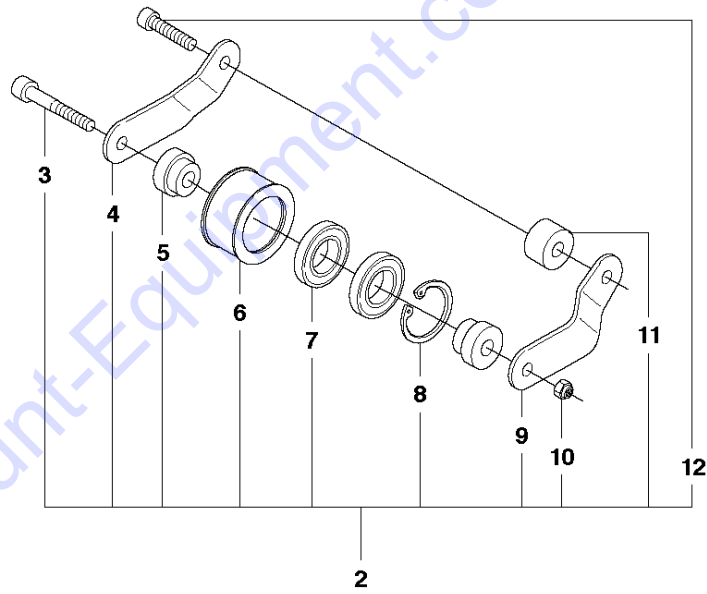

Go to Discount-Equipment.com to order your parts

GUARDS

K6500 RING, 2013-09

Ref	Part No	Description	Remark	QTY	KIT
1	506 24 69-06	BLADE GUARD		1	
2	503 21 46-01	SCREW		2	1
3	734 48 80-01	WASHER		2	1
4	506 26 22-02	WHEEL		2	1
5	506 31 28-01	COVER PLATE		1	1
6	506 31 45-01	SPACING TUBE		1	1
7	504 11 67-01	SPRING		1	1
8	503 26 30-25	O-RING		2	1
9	544 21 84-47	SCREW ITXSCM		1	1
10	503 21 53-20	SCREW ITXSCM		1	
11	506 38 33-01	DISC		1	
12	506 38 29-01	NIPPLE		1	11
13	505 10 35-01	O-RING		1	11
14	729 52 89-71	SCREW CRPANT		1	11
15	505 57 41-16	SCREW ITXSCM		4	
16	506 35 22-06	SPRAY GUARD ASSY		1	
17	506 33 49-02	SPACING TUBE		2	16
18	740 42 05-00	O-RING		2	16
19	506 33 95-01	DRAW SPRING		1	16
20	506 34 90-01	SEALING		2	16
21	544 21 84-37	SCREW ITXSCM		2	16
22	506 33 96-01	BOLT		1	16

Go to Discount-Equipment.com to order your parts

J K6500 Ring
BELT

Go to Discount-Equipment.com to order your parts

BELT

K6500 RING, 2013-09

Ref	Part No	Description	Remark	QTY	KIT
1	544 90 84-05	BELT		1	
2	506 28 06-05	BELT TENSIONER ASSY		1	
3	544 21 84-37	SCREW ITXSCM		1	2
4	506 33 53-02	LEVER		1	2
5	506 33 52-02	SPACER		2	2
6	506 33 51-01	ROLLER		1	2
7	525 83 18-01	BALL BEARING		2	2
8	735 31 28-10	CIRCLIP		1	2
9	506 33 53-01	LEVER		1	2
10	732 21 16-01	LOCK NUT		1	2
11	506 33 54-01	SPACER		1	2
12	544 21 84-30	SCREW ITXSCM		1	2