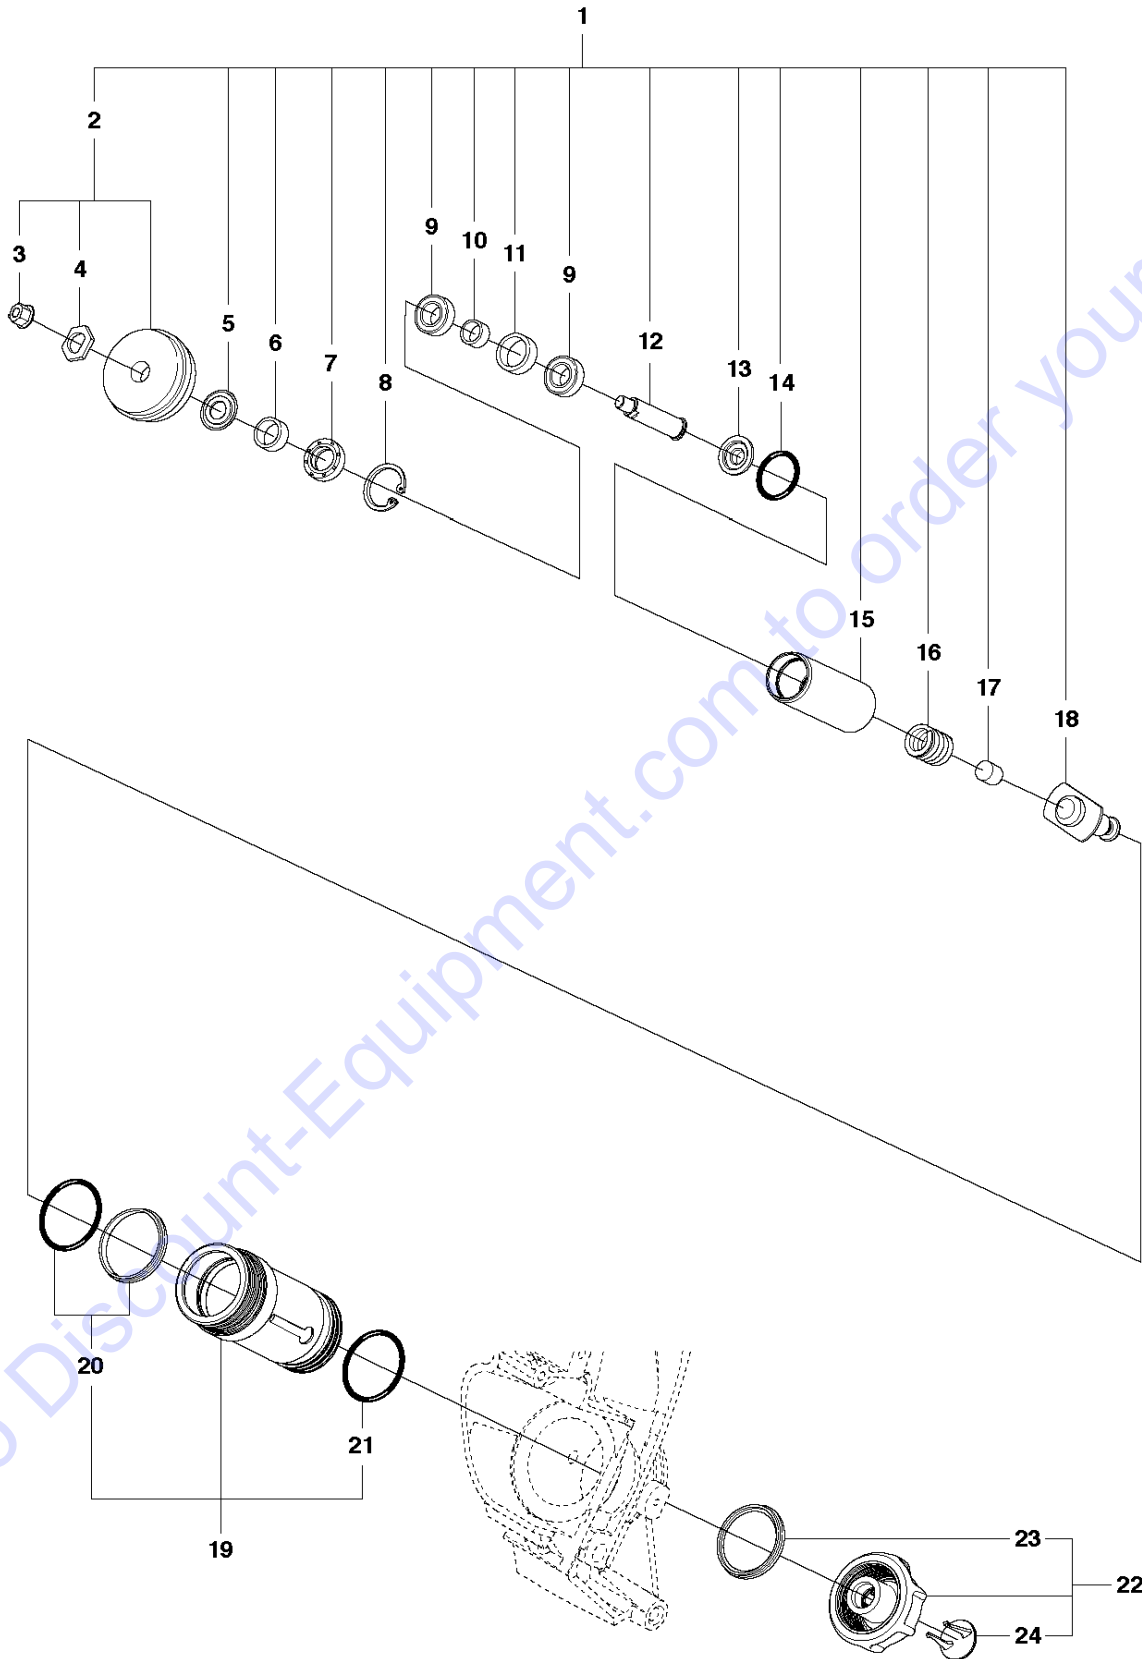

F K6500 Ring
GUIDE

Ref	Part No	Description	Remark	QTY	KIT
1	506 49 34-01	BEARING CAGE		2	
2	506 35 20-05	GUIDE ROLLER		1	1
3	503 22 04-01	NUT		1	2
4	506 30 34-01	DRIVER		1	2
5	506 31 69-01	DUST COVER		1	1
6	506 37 93-02	SPACING SLEEVE		1	1
7	503 26 20-01	SEALING RING		1	1
8	735 31 28-10	CIRCLIP		1	1
9	525 83 18-01	BALL BEARING		2	1
10	506 30 33-01	SPACING SLEEVE		1	1
11	506 31 68-01	SPACING SLEEVE		1	1
12	506 49 32-01	SHAFT		1	1
13	506 38 11-01	HUB CAP		1	1
14	740 48 20-12	O-RING		1	1
15	506 38 09-01	BEARING CAGE		1	1
16	506 34 76-03	COMPRESSION SPRING		1	1
17	506 30 35-01	BUMPER		1	1
18	506 38 97-01	PEN		1	1
19	544 07 76-01	SLEEVE		2	
20	506 34 39-01	GASKET KIT		1	19
21	740 48 25-02	O-RING		1	19
22	506 38 22-02	KNOB		1	
23	506 33 65-01	SEALING RING		1	22
24	506 38 21-02	HUB CAP		1	22

Go to Discount-Equipment.com to order your parts