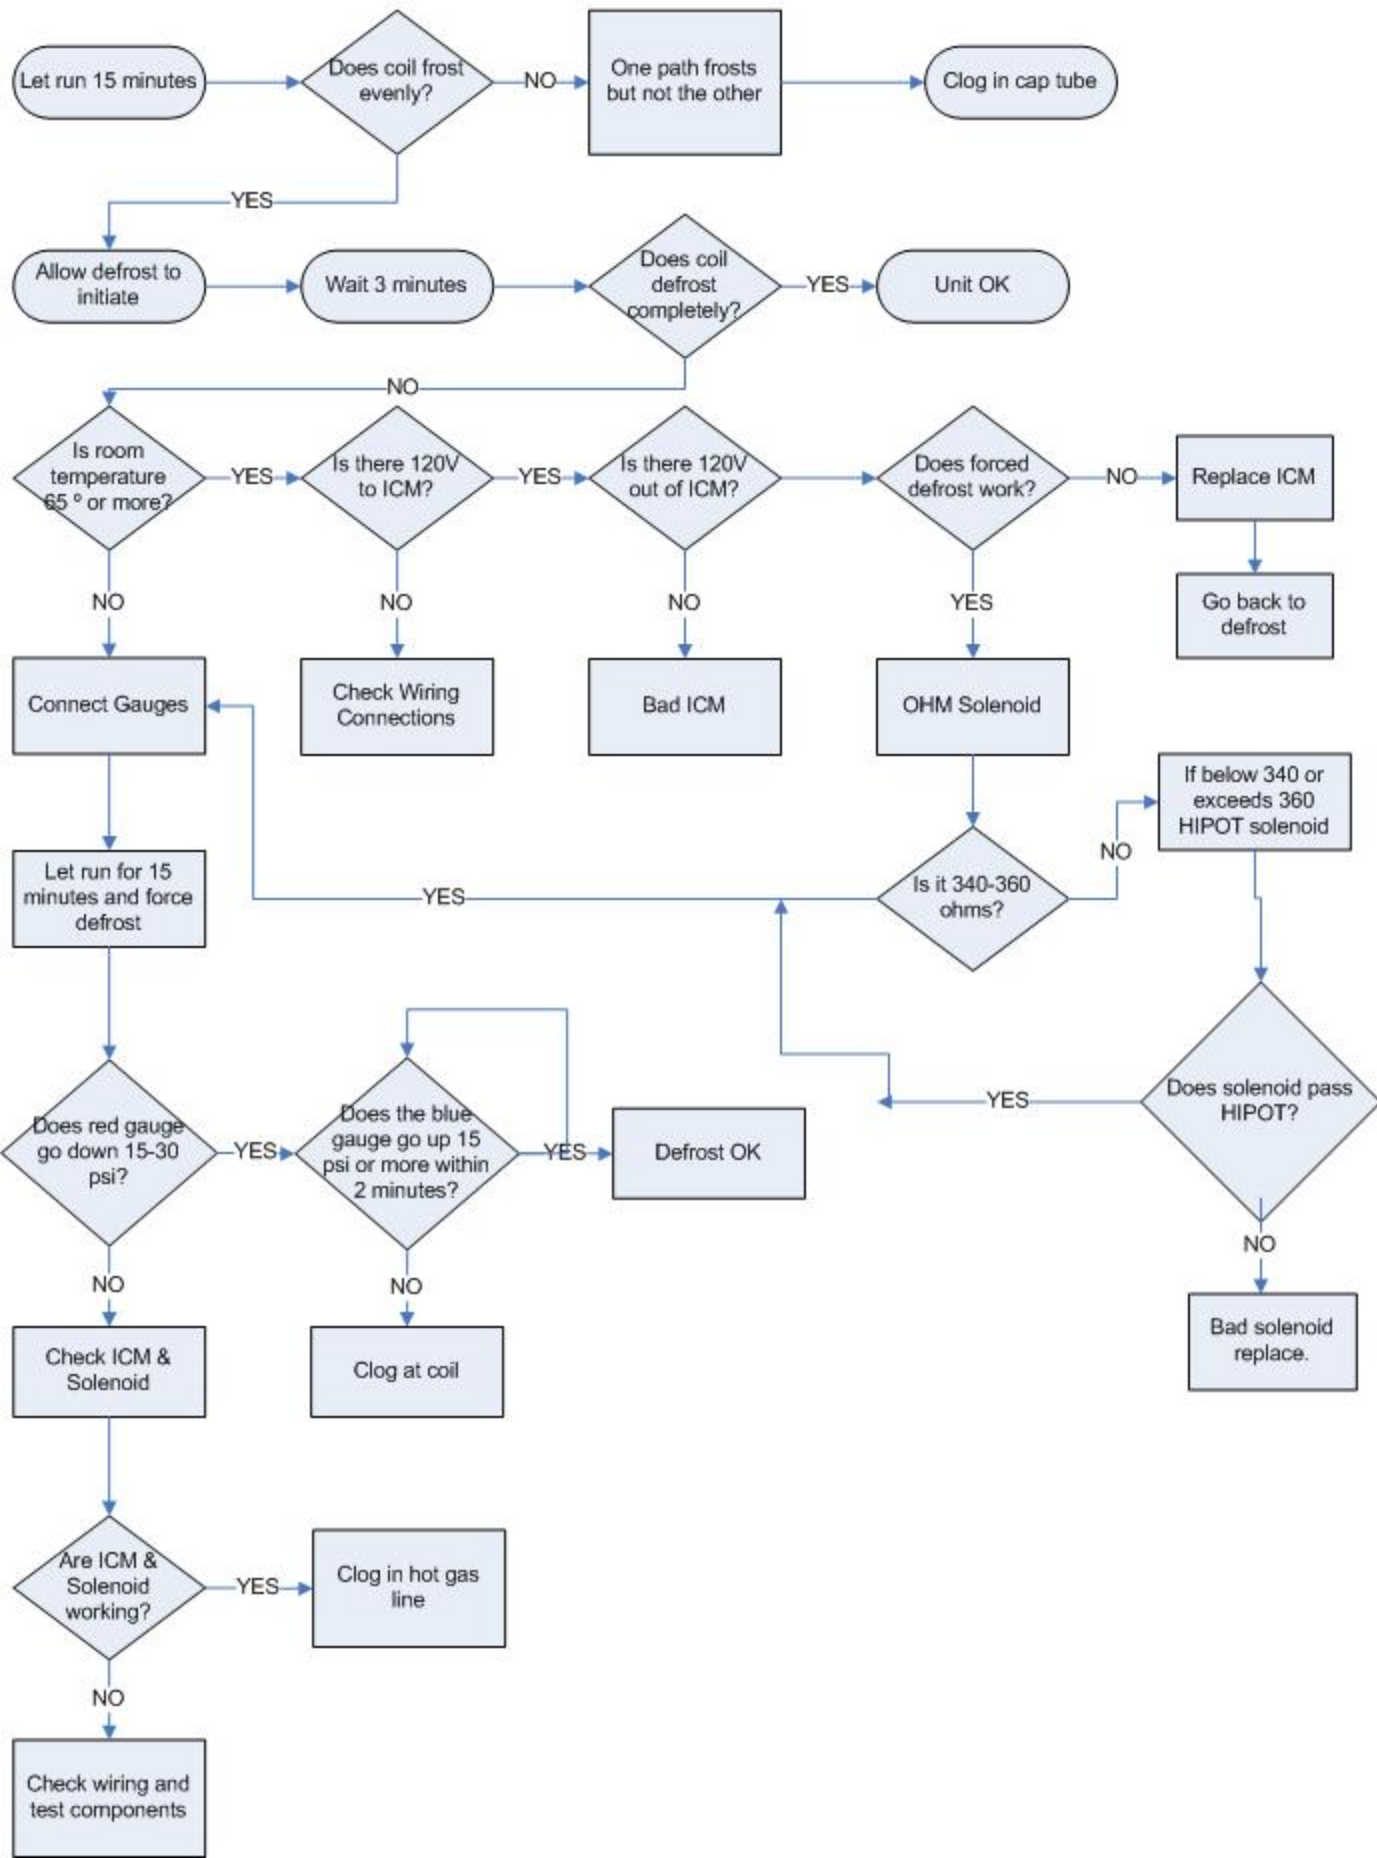

Defrost Cycle

Atlantic LGR 4/15/05

Red Light

Atlantic LGR 4/15/05