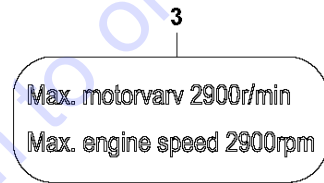

B AMG 3200
DECALS

Go to Discount-Equipment.com to order your parts

DECALS

AMG 3200, 967857201, 967857202, 2019-03

Ref	Part No	Description	Remark	QTY KIT
1	577 46 90-01	DECAL		2
2	595 30 75-01	DECAL		2
3	597 28 68-01	DECAL		1
4	596 63 69-01	DECAL		1
5	596 28 02-01	DECAL		1
6	594 66 02-01	LABEL		1

Go to Discount-Equipment.com to order your parts