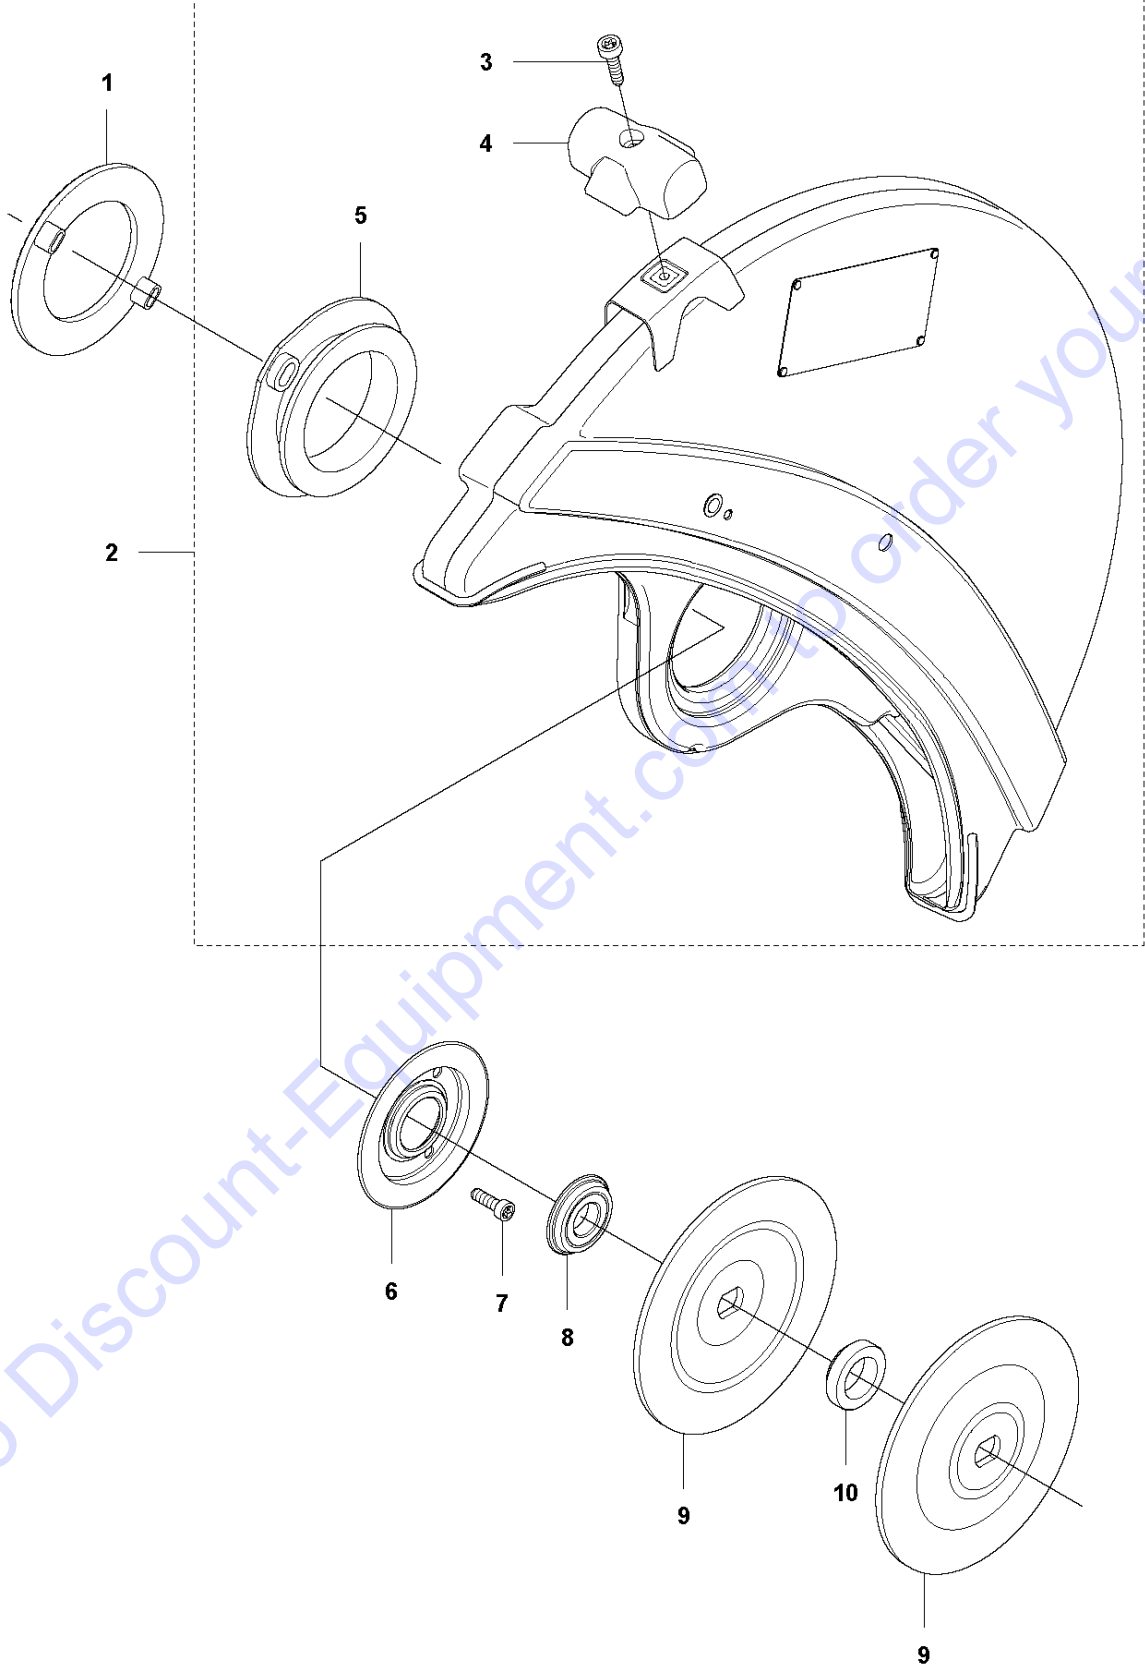

B K6500
GUARDS

GUARDS

K6500, 2012-10

Ref	Part No	Description	Remark	QTY KIT
1	506 26 64-01	SCREEN		1
2	506 34 05-46	WHEEL GUARD	Incl. 3-5	1
3	503 21 53-20	SCREW ITXSCM		1
4	506 34 46-02	HANDLE		1
5	506 26 63-02	LINING		1
6	506 26 65-01	FLANGE		1
7	505 57 41-16	SCREW ITXSCM		3
8	506 32 48-01	SUPPORT FLANGE		1
9	506 02 87-01	FLANGE WASHER	Diam 105	2
9	506 07 09-01	FLANGE WASHER	Diam 119	2
10	506 37 96-25	KIT	Diam 25,4	1
10	506 02 88-30	BUSHING	Diam 30,5	1

Go to Discount-Equipment.com to order your parts