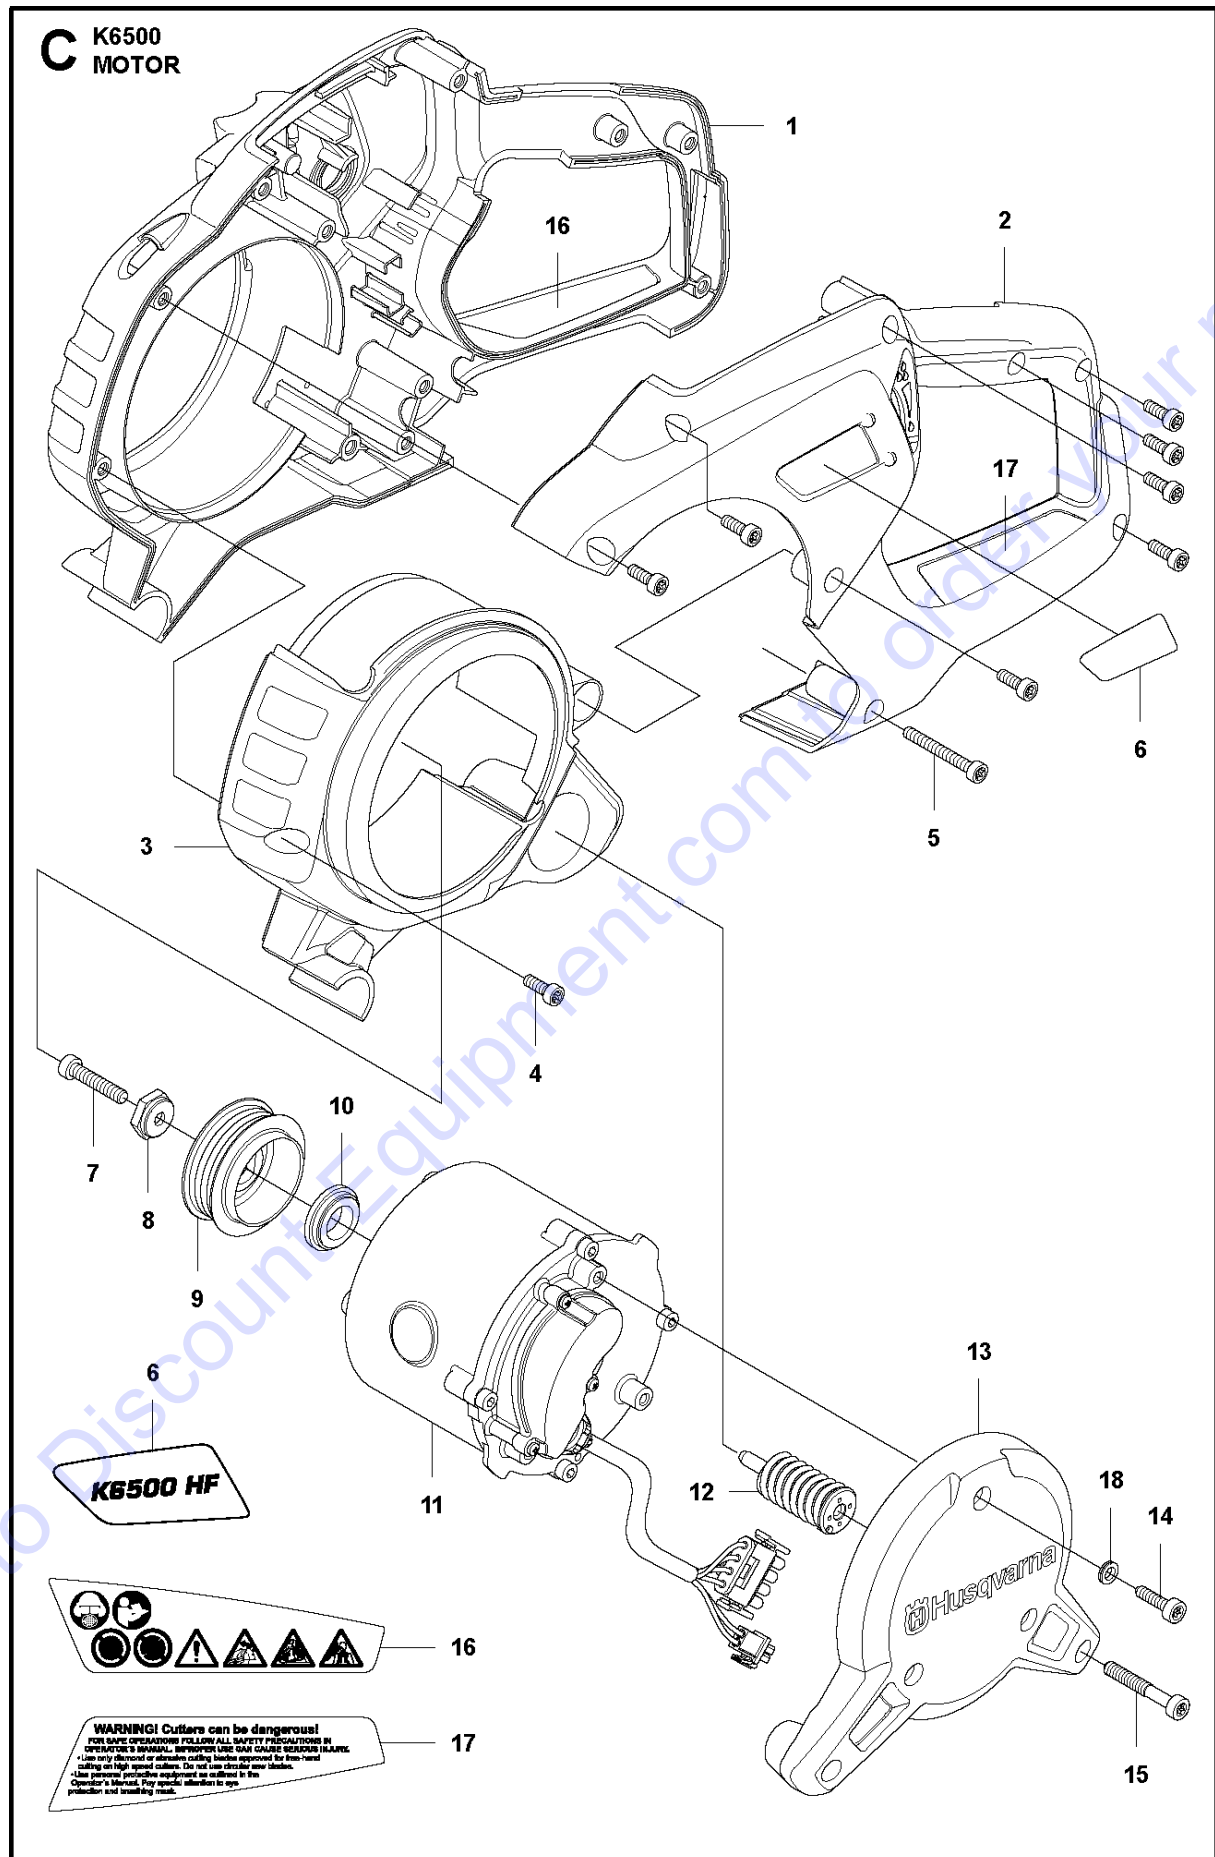

MOTOR

K6500, 2012-10

Ref	Part No	Description	Remark	QTY KIT
1	574 84 49-02	HANDLE HALF		1
2	574 84 50-02	HANDLE HALF		1
3	529 27 95-02	MOTOR HOUSING		1
4	504 90 94-14	SCREW ITXSCT		8
5	504 90 94-40	SCREW ITXSCT		1
6	575 62 84-01	DECAL		1
7	544 21 84-30	SCREW ITXSCM		1
8	504 03 83-01	SPACING SLEEVE		1
9	580 88 25-01	DRIVING PULLEY		1
10	506 20 27-02	SUPPORT FLANGE		1
11	574 17 04-02	MOTOR		1
12	537 21 03-04	ANTIVIBRATION ELEMENT		1
13	529 29 12-01	MOTOR COVER		1
14	503 21 53-26	SCREW ITXSCM		3
15	544 21 84-40	SCREW ITXSCM		2
16	581 16 61-01	DECAL		1
17	581 16 60-01	DECAL		1
18	503 23 04-02	WASHER		3

Go to Discount-Equipment.com to order your parts