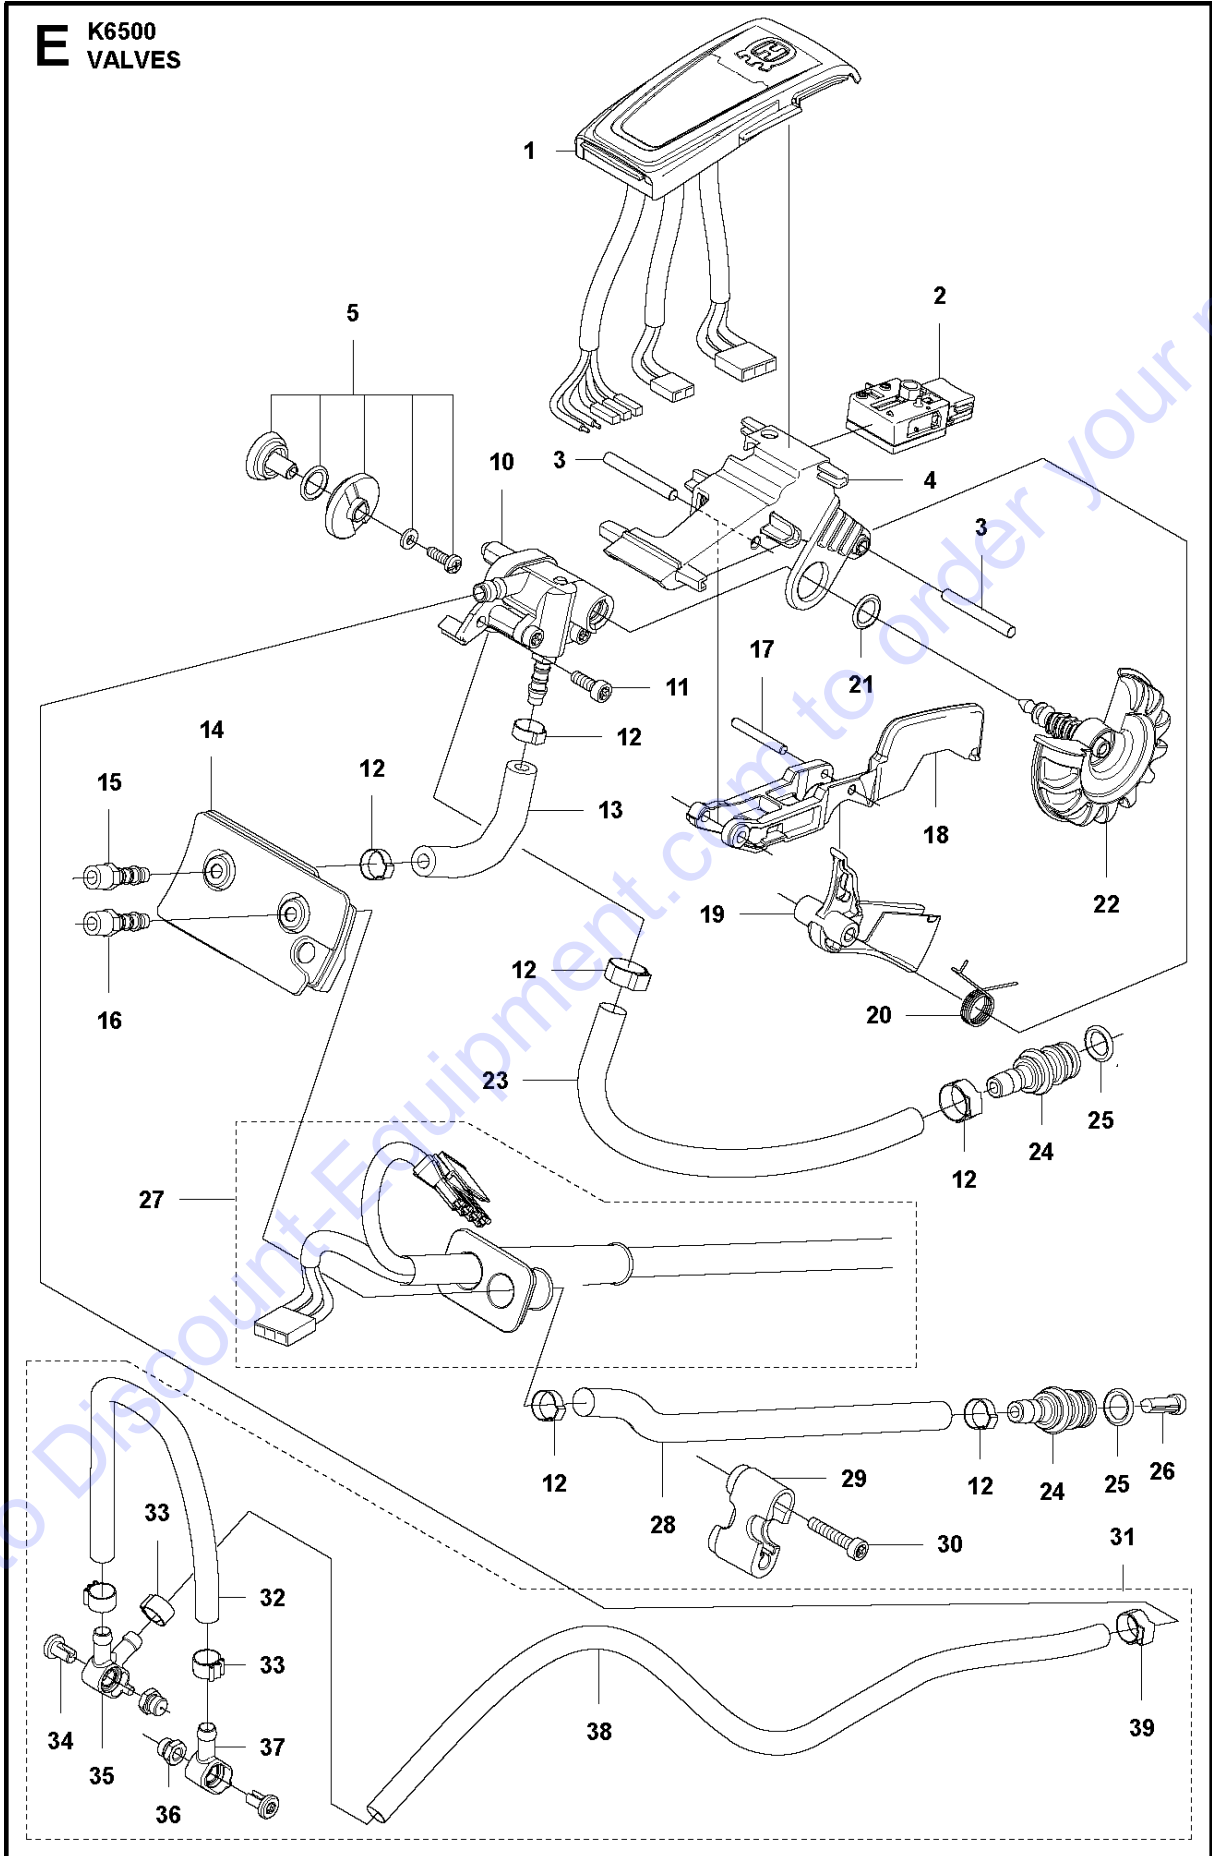

E K6500
VALVES

VALVES

K6500, 2012-10

Ref	Part No	Description	Remark	QTY KIT
1	585 41 21-01	DISPLAY		1
2	525 39 64-01	TRIGGER SWITCH		1
3	720 13 18-06	PARALLEL PIN		2
4	524 42 90-01	CONSOLE		1
5	585 43 90-03	SPINDLE		1
10	522 96 02-01	VALVE		1
11	504 90 94-14	SCREW ITXSCT		1
12	576 12 97-01	HOSE CLAMP		6
13	580 66 81-01	HOSE		1
14	575 29 54-01	GROMMET		1
15	586 99 21-02	HOSE NIPPLE		1
16	586 99 21-01	HOSE NIPPLE		1
17	720 12 76-06	PARALLEL PIN		1
18	574 82 49-01	TRIGGER LOCKOUT		1
19	522 99 72-01	TRIGGER		1
20	574 35 42-02	TORSION SPRING		1
21	740 43 03-00	O-RING		1
22	525 52 20-01	VALVE SPINDLE		1
23	506 60 75-07	HOSE		1
24	506 28 91-03	NIPPLE		2
25	505 10 35-01	O-RING		2
26	506 29 88-01	FILTER		1
27	522 93 61-01	CABLE ASSY		1
28	506 60 75-02	HOSE		1
29	525 32 28-01	CLIP		1
30	504 90 94-25	SCREW ITXSCT		1
31	505 09 54-06	HOSE KIT	Incl. 32-38	1
32	506 60 68-03	HOSE		1
33	506 49 87-01	HOSE CLAMP		3
34	504 63 46-01	SCREW ITXSCM		2
35	504 63 44-01	HOUSING		1
36	504 63 42-01	NIPPLE		2
37	504 63 45-01	HOUSING		1
38	506 60 68-16	HOSE		1
39	506 49 87-01	HOSE CLAMP		1

Go to Discount-Equipment.com to order your parts