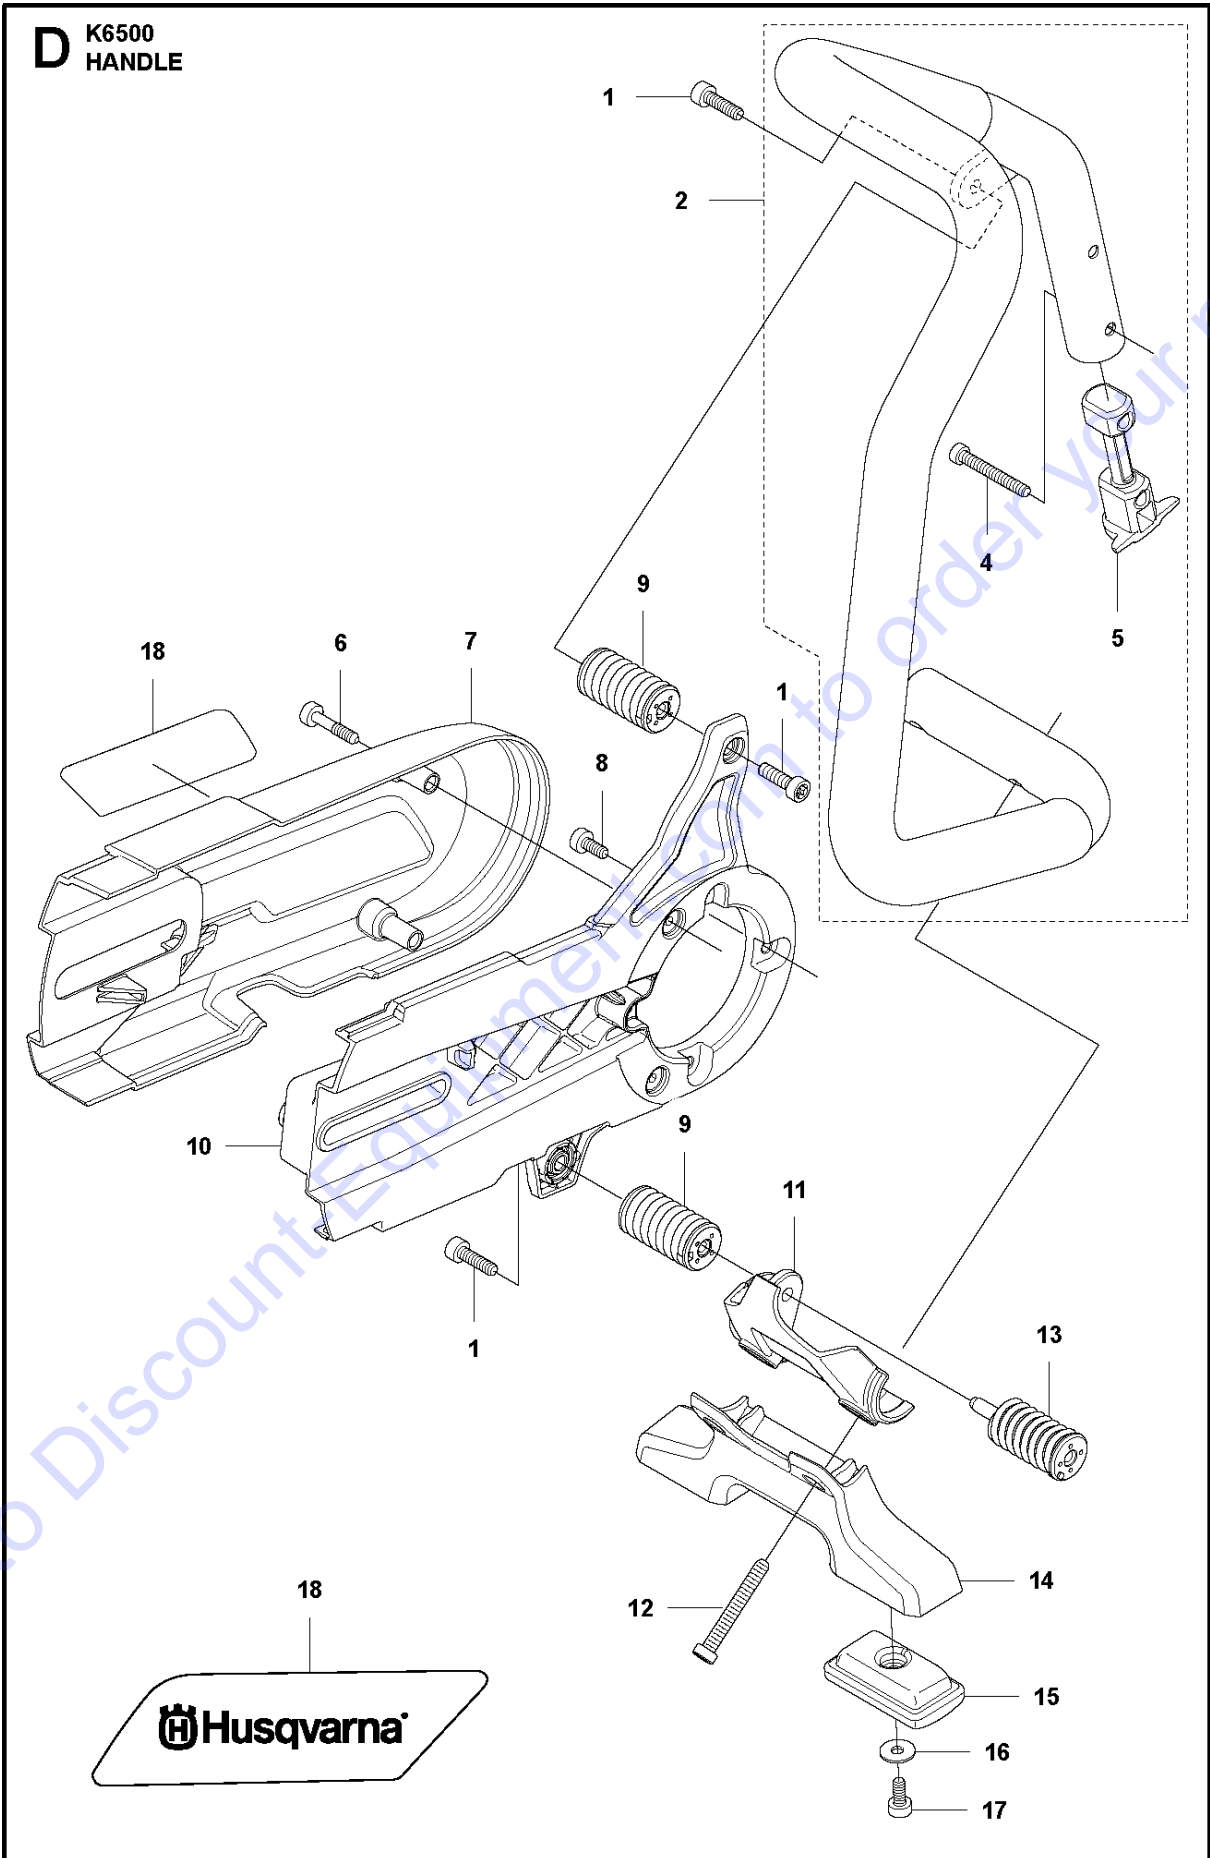

D K6500
HANDLE

Ref	Part No	Description	Remark	QTY KIT
1	544 21 84-20	SCREW ITXSCM		3
2	581 80 26-01	FRONT HANDLE ASSY	Inkl. 3-5	1
4	504 90 94-40	SCREW ITXSCT		2
5	575 29 58-01	PLUG		1
6	503 21 53-26	SCREW ITXSCM		2
7	525 34 13-01	BELT GUARD		1
8	503 21 53-12	SCREW ITXSCM		4
9	575 41 22-01	ANTIVIBRATION ELEMENT		2
10	525 33 94-01	CHASSIS		1
11	586 42 61-01	BRACKET		1
12	503 21 54-45	SCREW ITXSCT		2
13	537 21 03-11	ANTIVIBRATION ELEMENT		1
14	575 55 03-01	GROUND SUPPORT		1
15	544 81 16-01	BASE		2
16	734 11 47-41	WASHER		2
17	503 21 53-12	SCREW ITXSCM		2
18	575 62 85-01	DECAL		1

Go to Discount-Equipment.com to order your parts