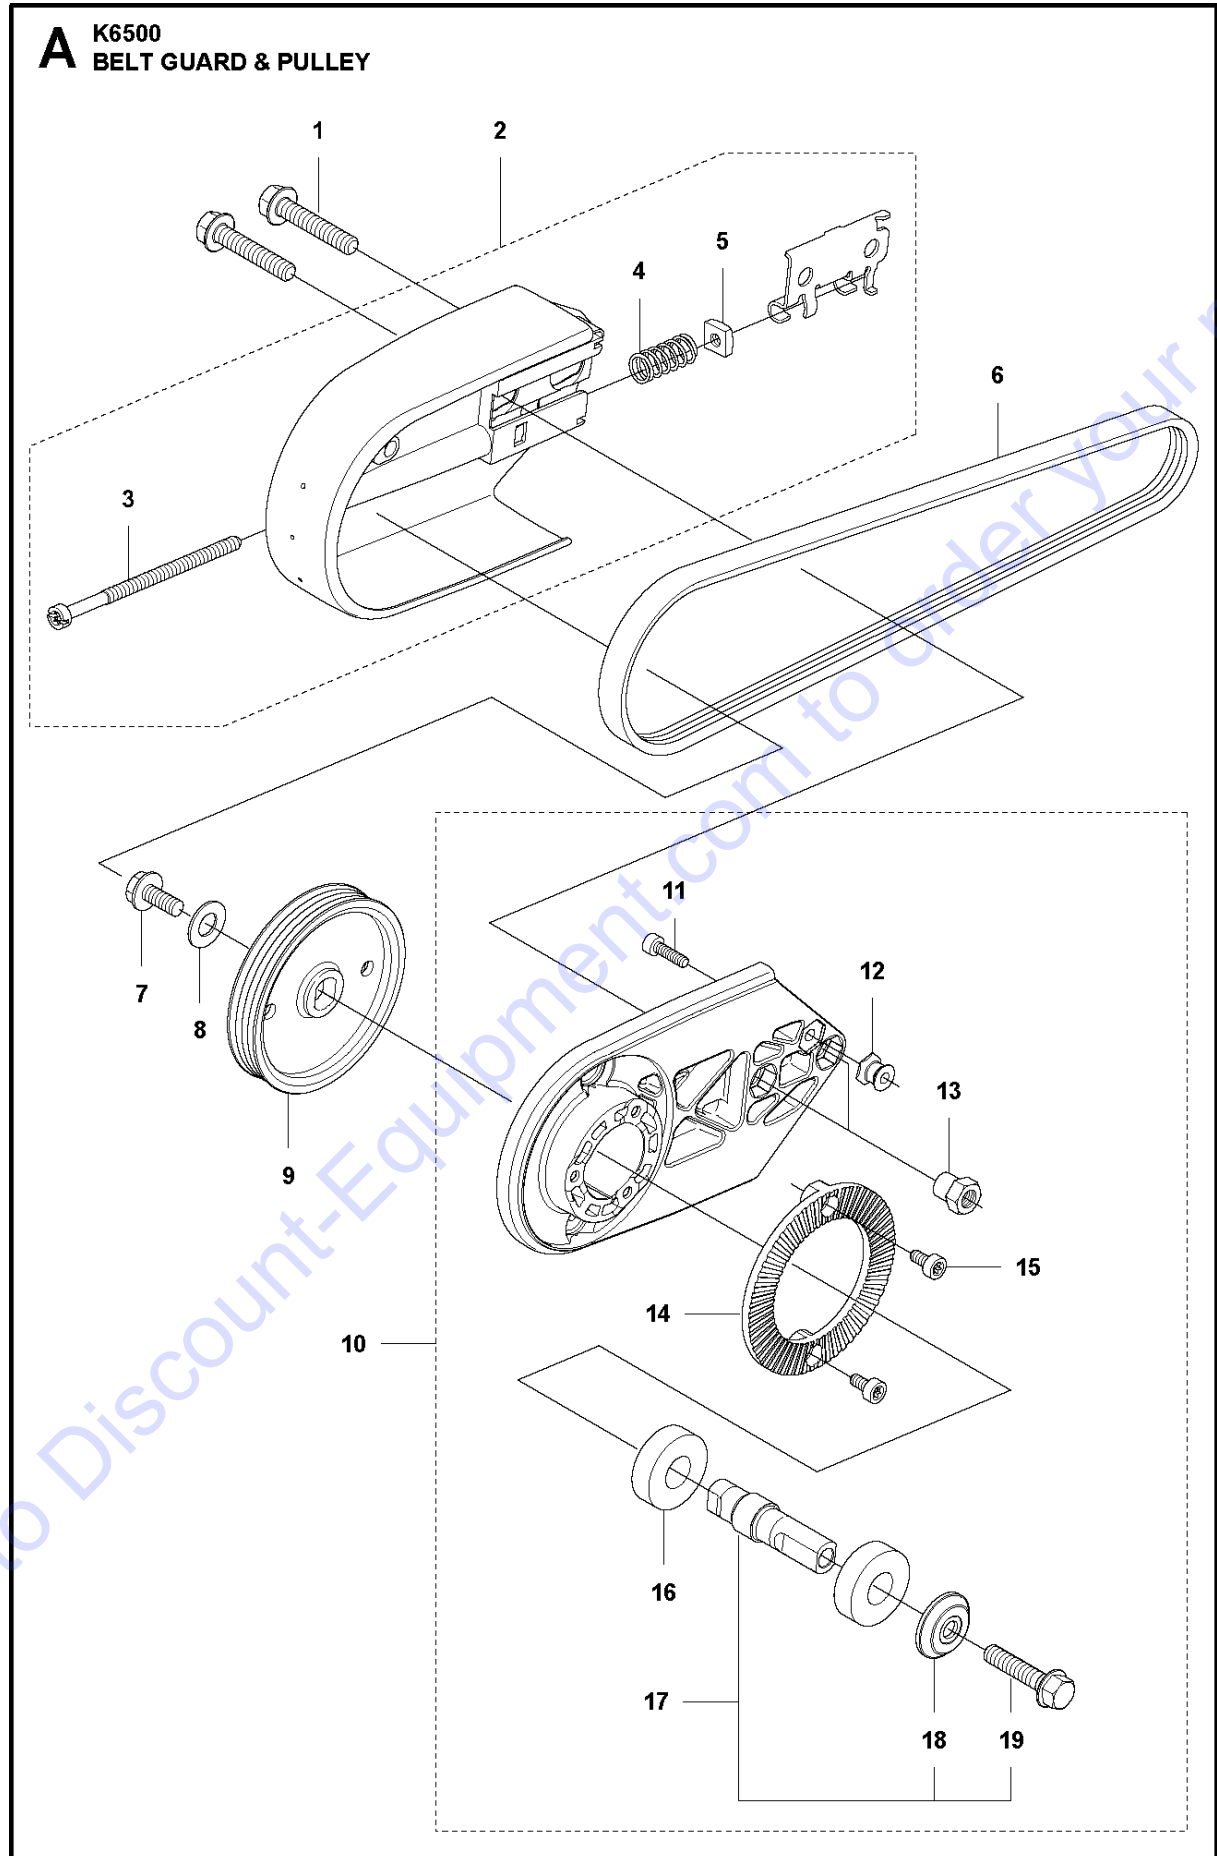

BELT GUARD & PULLEY

K6500, 2012-10

Ref	Part No	Description	Remark	QTY KIT
1	506 28 44-01	SCREW EHHFM		2
2	506 39 36-02	BELT GUARD	Incl. 4-6	1
3	503 20 72-05	SCREW CITXSCM		1
4	506 26 68-01	COMPRESSION SPRING		1
5	506 40 93-01	NUT		1
6	544 97 63-06	BELT		1
7	503 20 00-45	SCREW EHHFM		1
8	503 23 01-16	WASHER		1
9	525 80 44-01	PULLEY		1
10	574 30 01-01	CUTTER HEAD	Incl. 11-19	1
11	505 57 41-16	SCREW ITXSCM		1
12	506 14 32-01	TORSION STOP		1
13	506 28 73-01	NUT		2
14	506 28 84-01	SCREEN		1
15	503 21 53-10	SCREW ITXSCM		2
16	583 95 33-01	BALL BEARING		2
17	506 29 83-65	SHAFT	Incl. 18-19	1
18	506 13 95-11	WASHER		1
19	506 13 96-01	SCREW EHHFM		1

Go to Discount-Equipment.com to order your parts