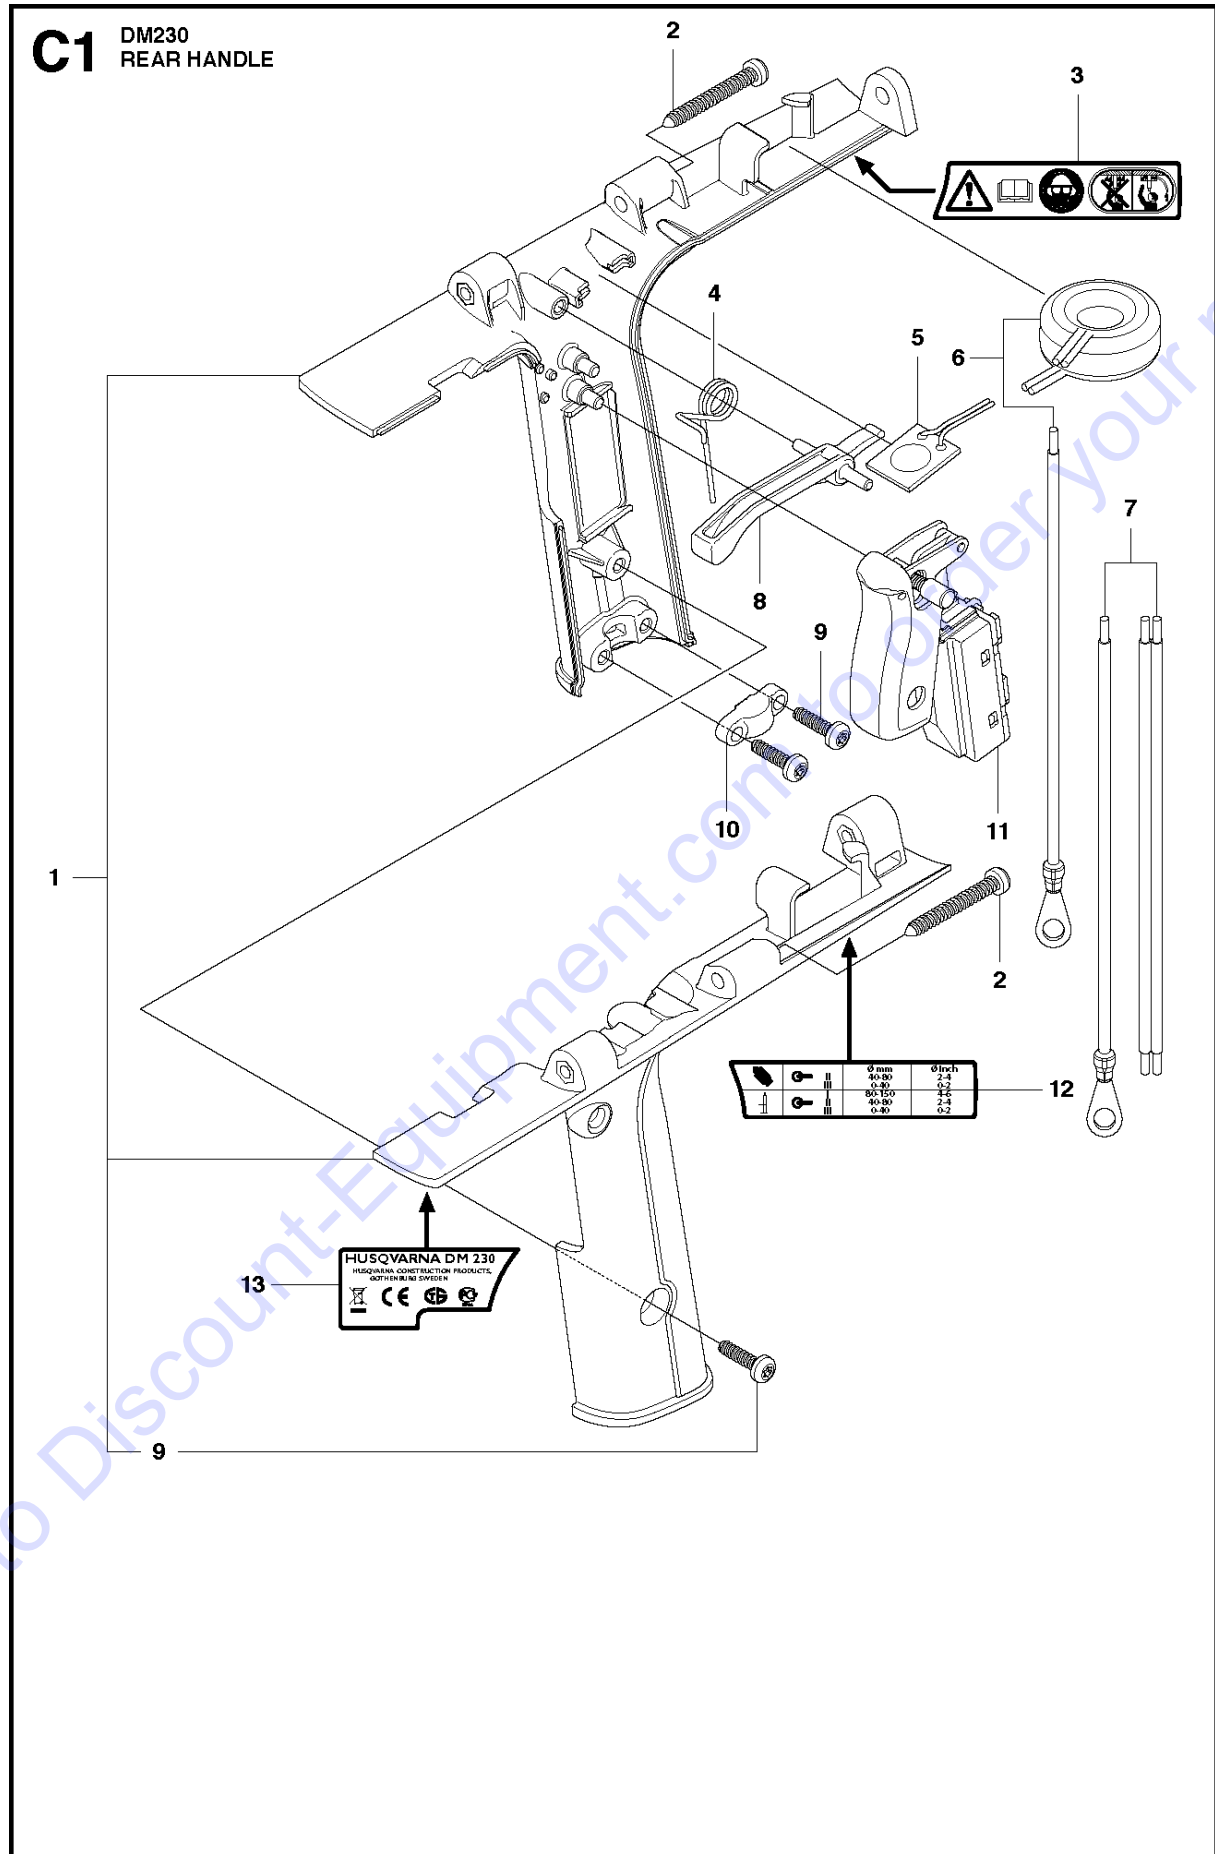

REAR HANDLE

DM230, 2012-06

Ref	Part No	Description	Remark	QTY	KIT
1	505 44 11-01	HANDLE ASSY		1	
2	525 47 63-02	SCREW ITPANT		2	
3	502 63 53-01	LABEL		1	
4	544 12 56-01	SPRING		1	
5	544 13 14-01	BUTTON		1	
6	504 57 13-02	JOINTING CABLE	230V	1	
7	504 57 13-01	JOINTING CABLE	110V	1	
8	544 13 12-01	LEVER		1	
9	525 47 63-01	SCREW ITPANT		3	1
10	544 12 32-01	CABLE CLAMP		1	
11	544 12 95-01	TRIGGER		1	
12	502 63 50-01	LABEL		1	
13	502 63 49-01	LABEL		1	
13	502 63 49-02	LABEL	CHINA	1	

Go to Discount-Equipment.com to order your parts