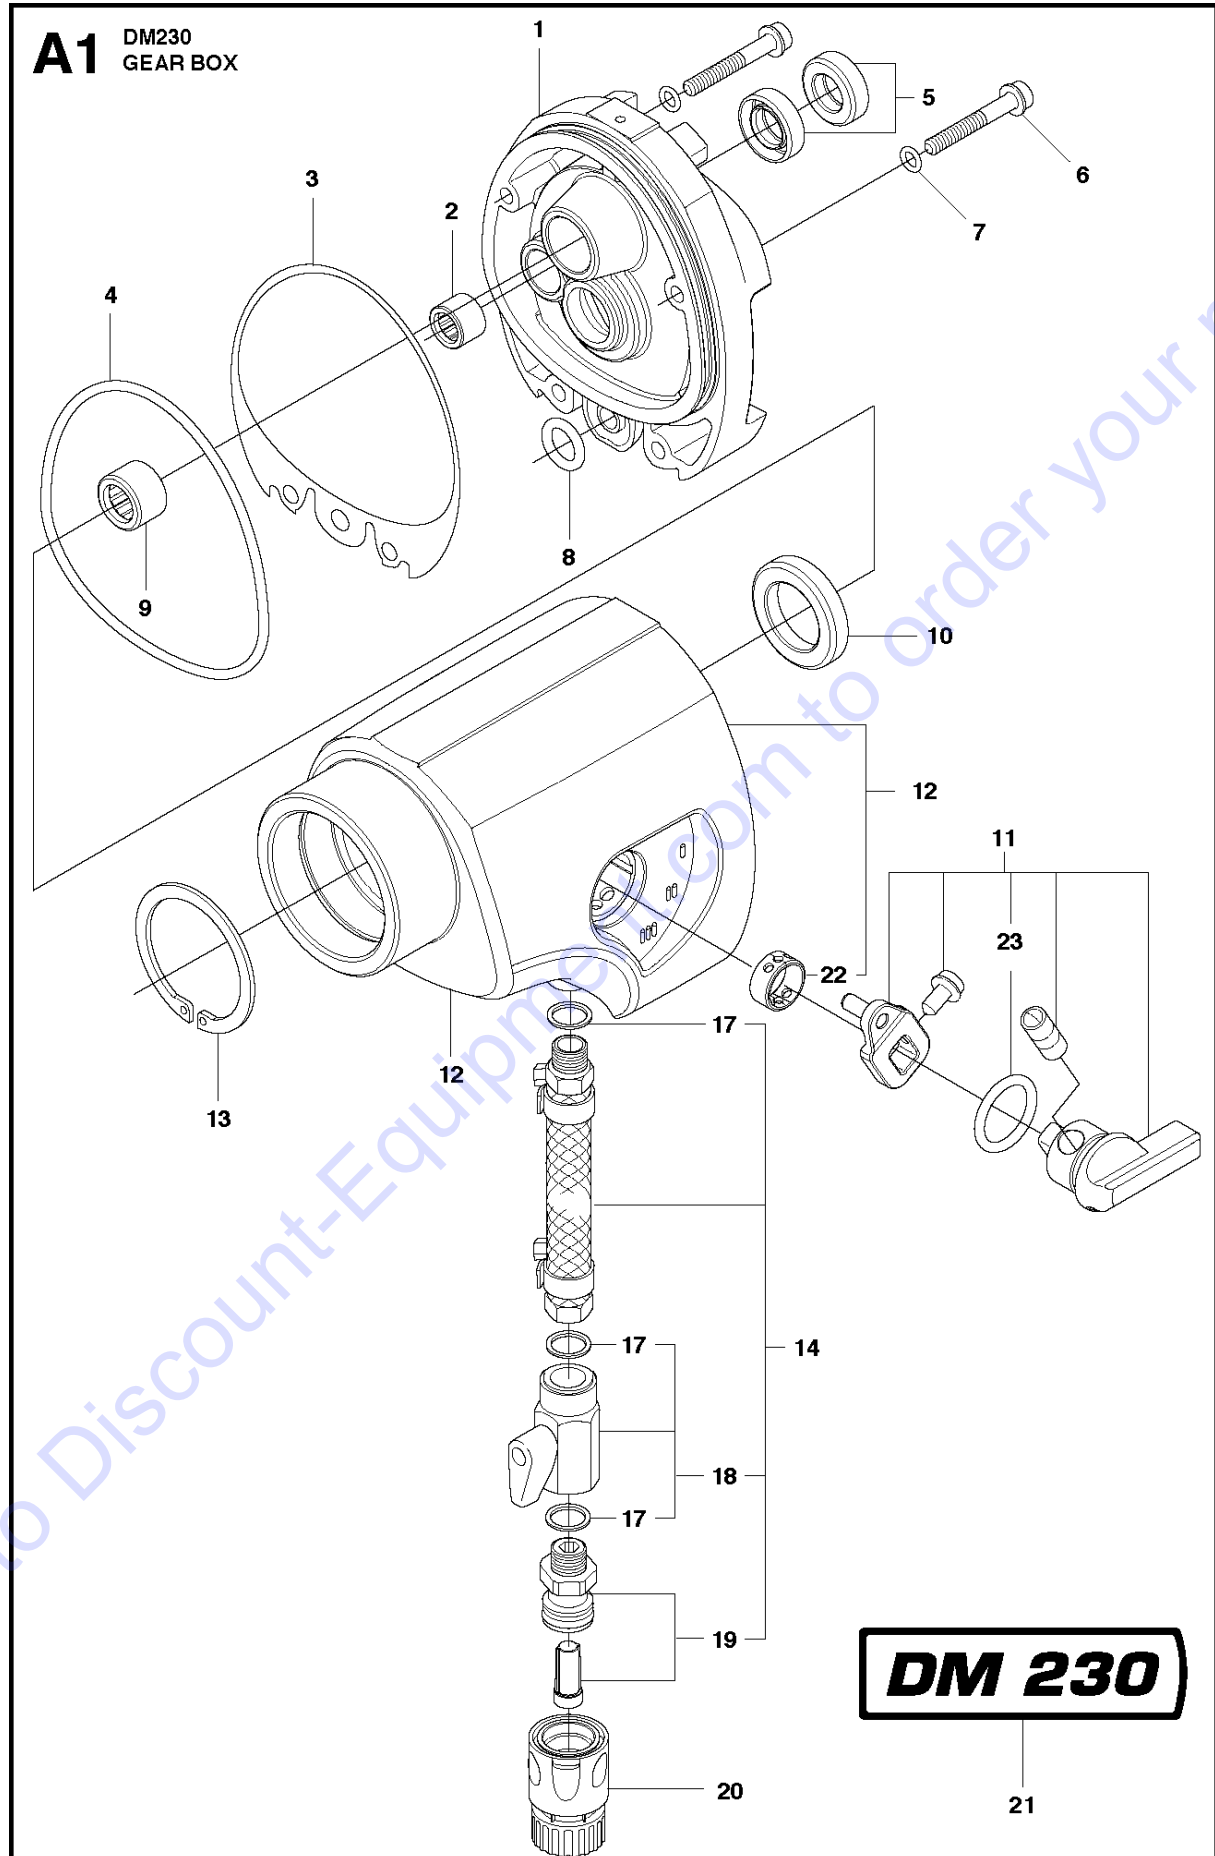

GEAR BOX

DM230, 2012-06

Ref	Part No	Description	Remark	QTY	KIT
1	544 12 50-01	COVER		1	
2	503 25 42-01	NEEDLE BEARING		1	
3	510 18 04-01	GASKET		1	
4	576 76 82-01	O-RING		1	
5	525 45 44-01	RADIAL SEAL		2	
6	503 20 74-40	SCREW IHSCFM		2	
7	740 42 03-00	O-RING		2	
8	503 26 30-31	O-RING		1	
9	503 25 53-01	NEEDLE BEARING		1	
10	575 55 79-01	RADIAL SEAL		1	
11	525 40 14-01	GEAR SHIFT LEVER		1	
12	525 85 06-01	INSERT		1	
13	735 31 40-10	CIRCLIP		1	
14	584 25 19-02	HOSE ASSY		1	
17	531 07 42-60	FIBRE WASHER		2	14,18
18	510 19 59-01	VALVE KIT		1	14
19	510 11 20-01	NIPPLE KIT		1	14
20	503 26 60-03	COUPLER	USA/CANADA	1	
20	503 26 60-04	COUPLER		1	
21	502 63 54-01	LABEL		1	
22	544 13 00-01	INSERT		1	12
23	740 44 04-00	O-RING		1	

Go to Discount-Equipment.com to order your parts