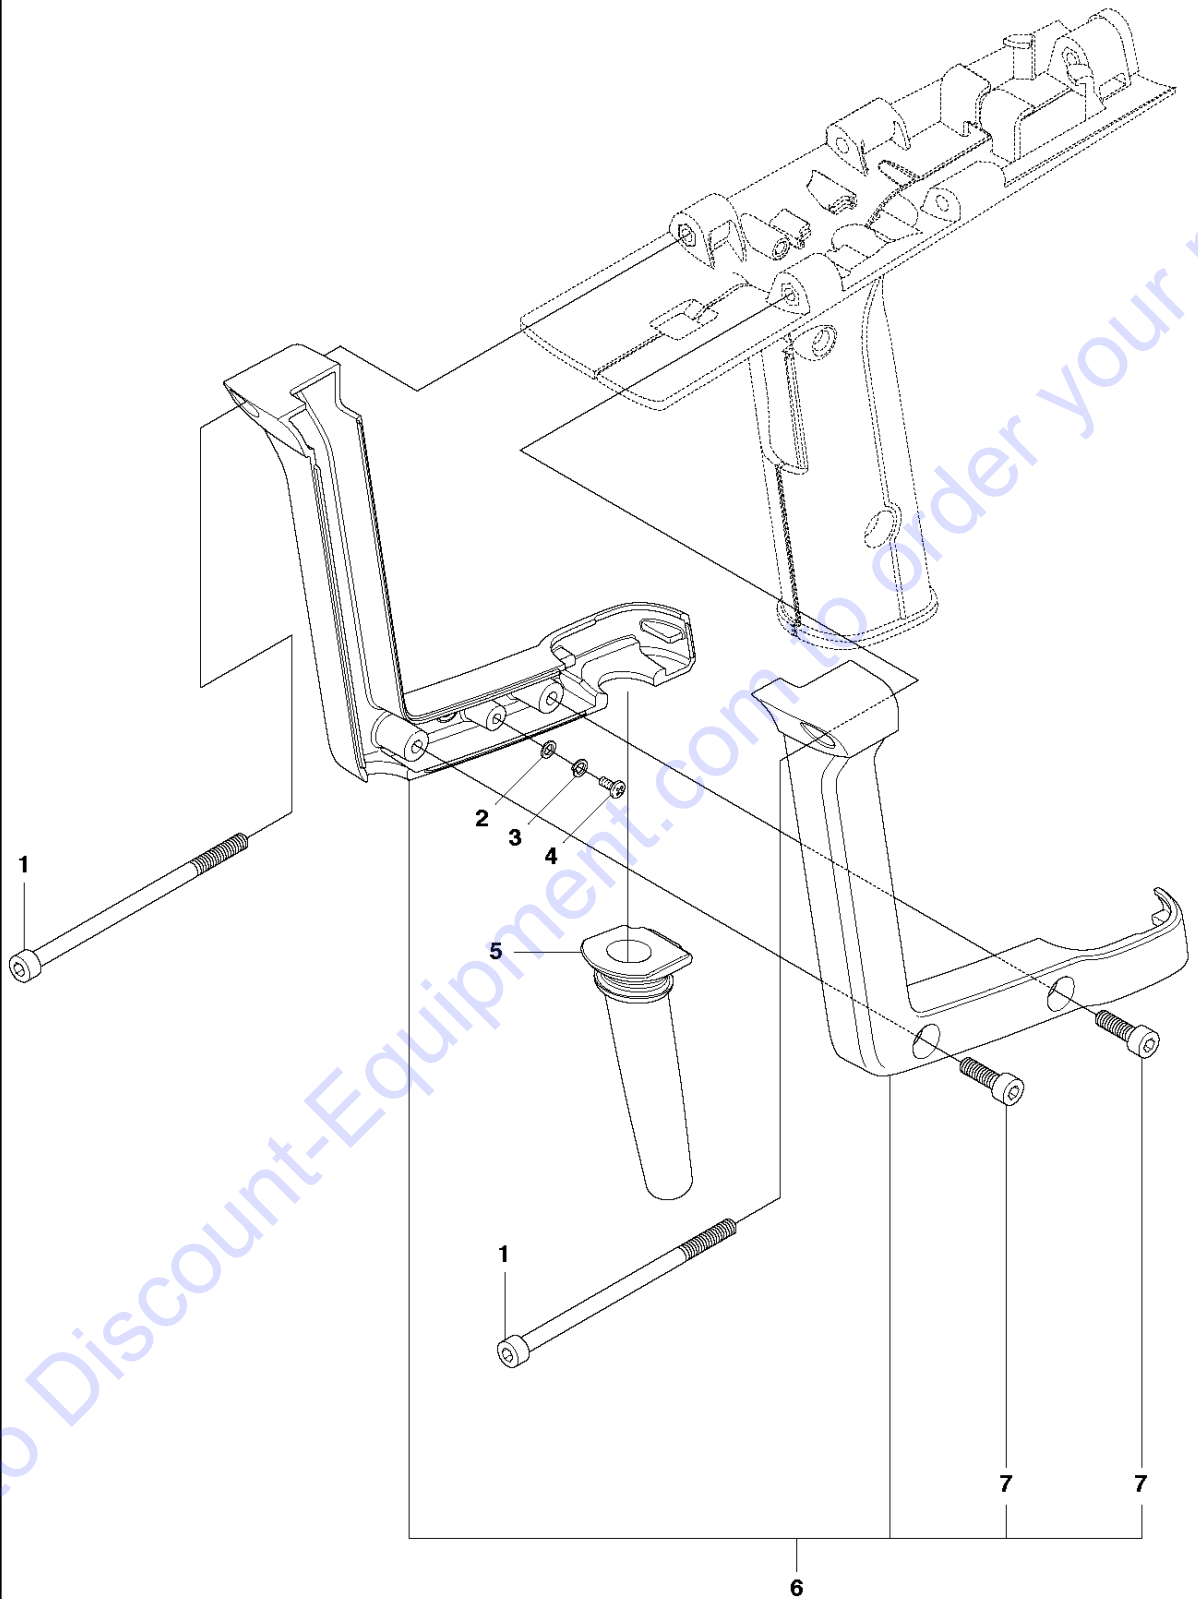

C2 DM230
REAR HANDLE

REAR HANDLE

DM230, 2012-06

Ref	Part No	Description	Remark	QTY	KIT
1	725 53 49-55	SCREW IHSCM		2	
2	734 11 36-01	WASHER		1	
3	735 21 36-01	LOCK WASHER		1	
4	724 12 87-01	SCREW CRPANM		1	
5	577 41 18-01	CABLE SLEEVE		1	
6	505 44 13-01	HAND GUARD ASSY		1	
7	503 20 07-74	SCREW IHSCFM		2	6

Go to Discount-Equipment.com to order your parts