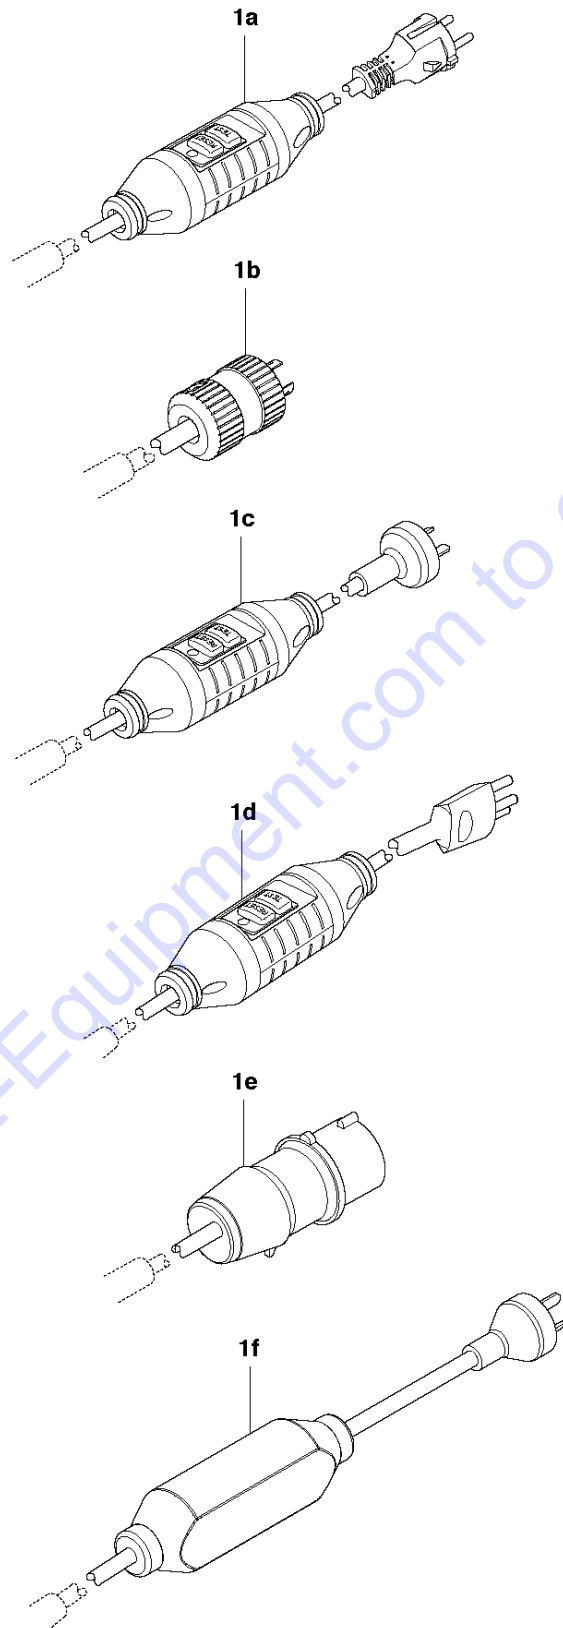

C3 DM230
POWER CABLE

Ref	Part No	Description	Remark	QTY KIT
1a	505 44 33-01	CABLE	230V, EU	1
1b	510 18 13-01	CABLE	120V, US	1
1c	521 90 72-01	CABLE	230V, AUS	1
1d	521 90 74-01	CABLE	230V, CH	1
1e	521 91 90-01	CABLE	230V, UK	1
1f	579 47 13-01	CABLE	230V, CHINA	1

Go to Discount-Equipment.com to order your parts

A2 DM230
GEAR BOX

GEAR BOX

DM230, 2012-06

Ref	Part No	Description	Remark	QTY	KIT
1	587 36 69-01	COUPLING		1	
2	587 36 25-01	CLUTCH ASSY		1	
3	504 57 11-02	GEAR WHEEL ASSY		1	1
4	738 22 99-27	BALL BEARING		1	
5	735 31 16-00	CIRCLIP		1	
6	544 12 44-01	GEAR WHEEL		1	
7	544 12 46-01	GEAR WHEEL		1	
8	735 31 20-40	RETAINING RING		1	
9	544 12 48-01	GEAR WHEEL		1	
10	735 31 26-00	CIRCLIP		1	
11	738 21 05-14	BALL BEARING		1	
12	525 40 21-01	SPINDLE SHAFT	"1/2""	1	
12	525 40 22-01	SPINDLE SHAFT	"5/8""	1	
13	544 38 16-01	KEY		1	