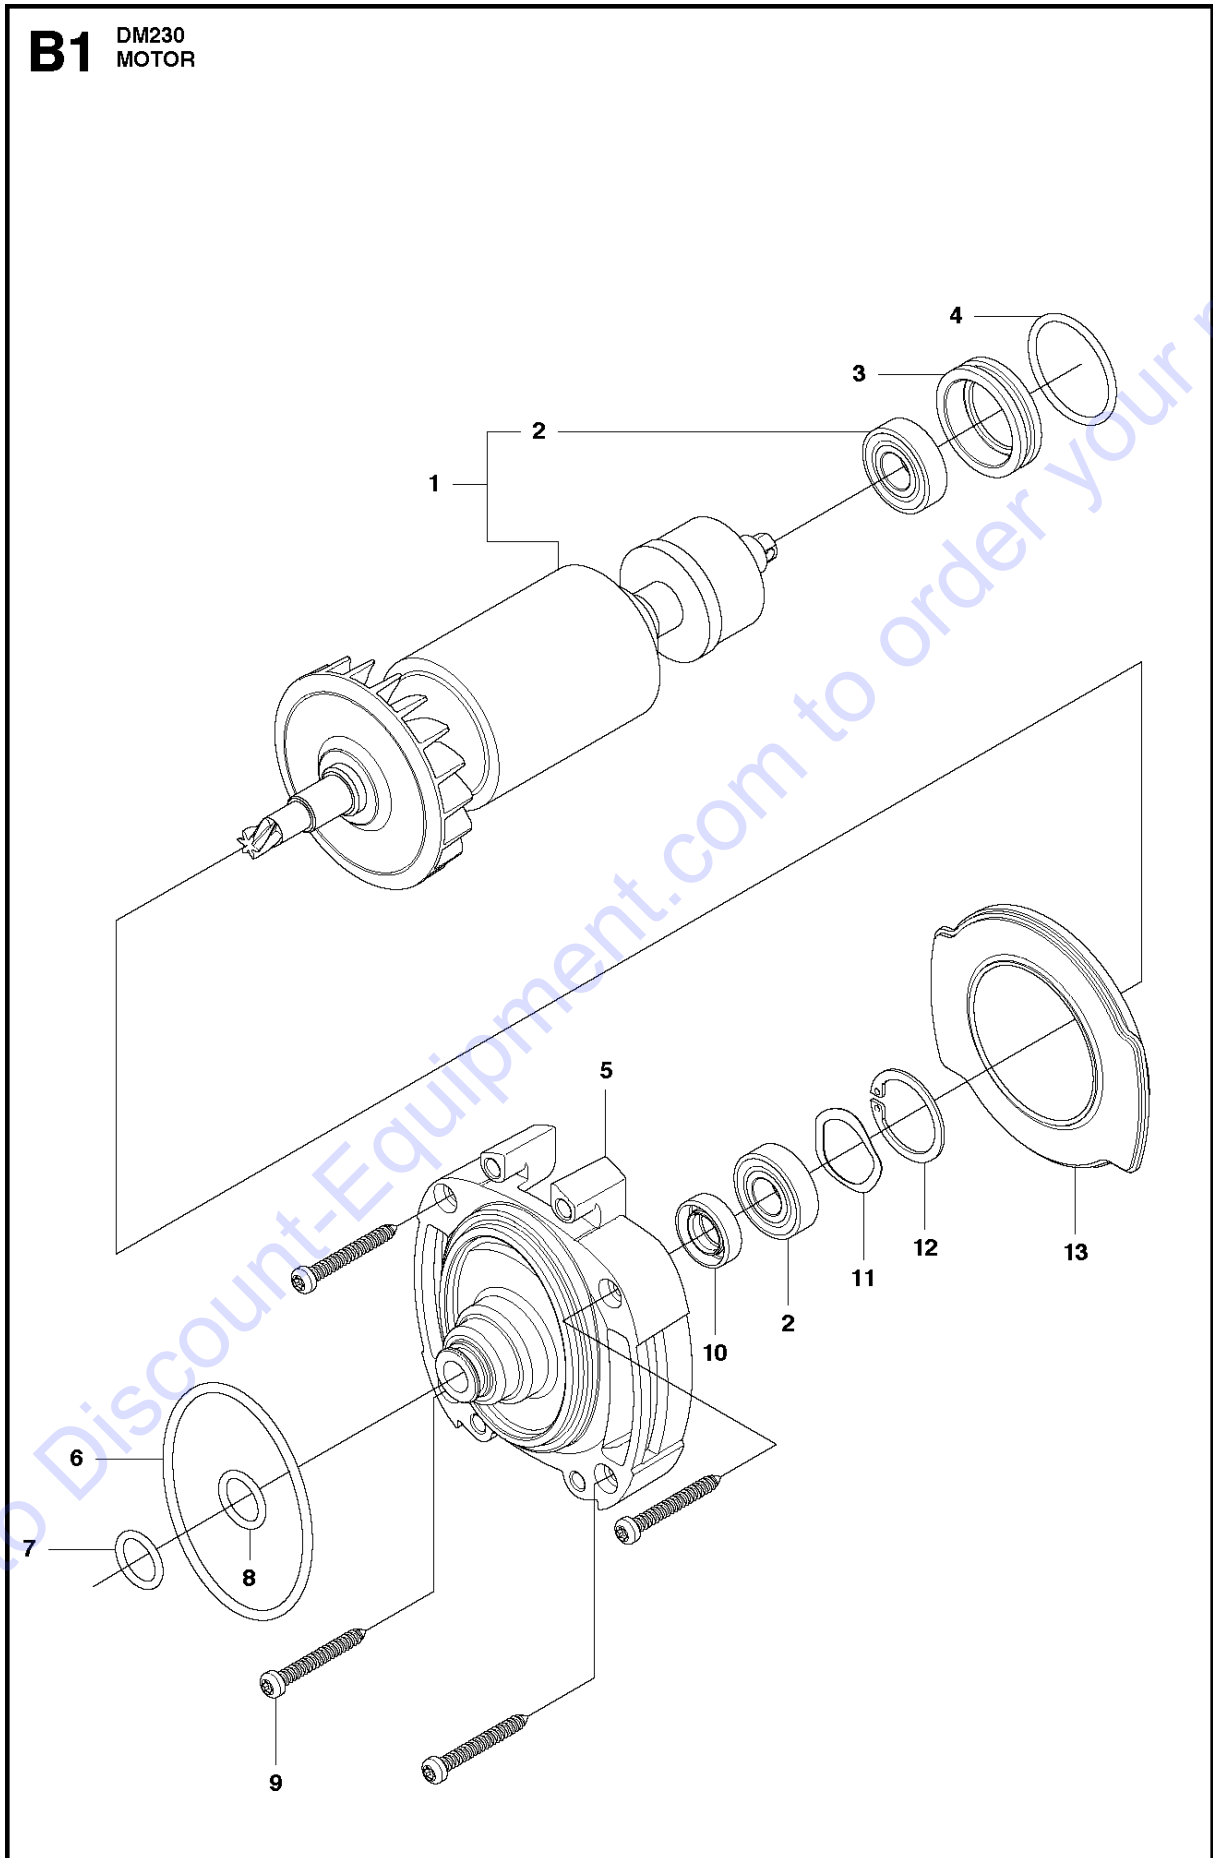

Go to Discount-Equipment.com to order your parts

A2 DM230
GEAR BOX

GEAR BOX

DM230, 2012-06

Ref	Part No	Description	Remark	QTY	KIT
1	587 36 69-01	COUPLING		1	
2	587 36 25-01	CLUTCH ASSY		1	
3	504 57 11-02	GEAR WHEEL ASSY		1	1
4	738 22 99-27	BALL BEARING		1	
5	735 31 16-00	CIRCLIP		1	
6	544 12 44-01	GEAR WHEEL		1	
7	544 12 46-01	GEAR WHEEL		1	
8	735 31 20-40	RETAINING RING		1	
9	544 12 48-01	GEAR WHEEL		1	
10	735 31 26-00	CIRCLIP		1	
11	738 21 05-14	BALL BEARING		1	
12	525 40 21-01	SPINDLE SHAFT	"1/2""	1	
12	525 40 22-01	SPINDLE SHAFT	"5/8""	1	
13	544 38 16-01	KEY		1	

Go to Discount-Equipment.com to order your parts

B1 DM230
MOTOR

MOTOR

DM230, 2012-06

Ref	Part No	Description	Remark	QTY	KIT
1	505 57 65-01	ROTOR	120V	1	
1	505 57 66-01	ROTOR	230V	1	
2	575 98 49-01	BALL BEARING		2	1
3	544 12 30-01	BEARING SUPPORT		1	
4	503 26 30-03	O-RING		1	
5	544 12 43-01	COVER		1	
6	503 26 30-29	O-RING		1	
7	740 43 11-00	O-RING		1	
8	510 44 09-01	GASKET		1	
9	525 47 63-02	SCREW IXPANT		4	
10	501 00 83-01	SEALING		1	
11	501 00 84-01	SPRING WASHER		1	
12	735 31 28-10	CIRCLIP		1	
13	544 12 29-01	AIR CONDUCTOR		1	