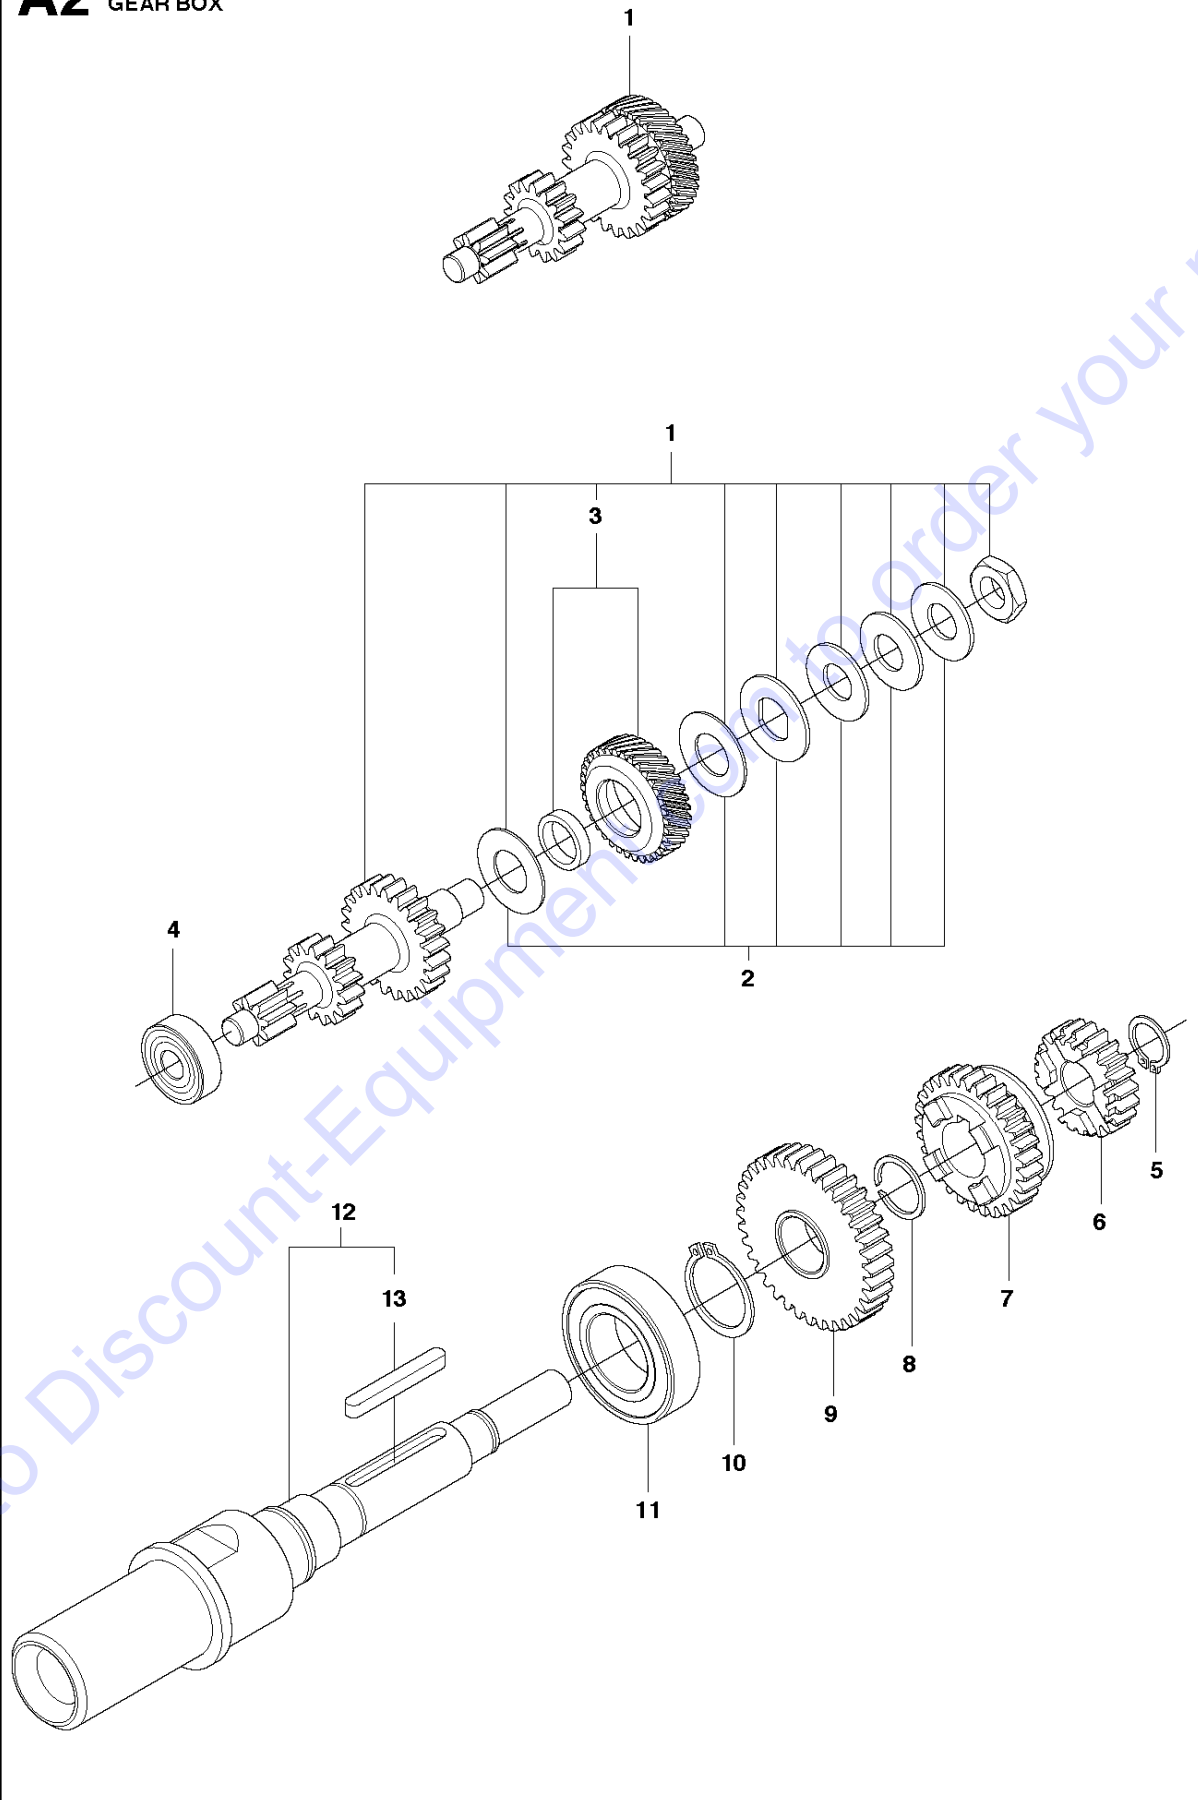

Go to Discount-Equipment.com to order your parts

GEAR BOX

DM230, 2012-06

Ref	Part No	Description	Remark	QTY	KIT
1	544 12 50-01	COVER		1	
2	503 25 42-01	NEEDLE BEARING		1	
3	510 18 04-01	GASKET		1	
4	576 76 82-01	O-RING		1	
5	525 45 44-01	RADIAL SEAL		2	
6	503 20 74-40	SCREW IHSCFM		2	
7	740 42 03-00	O-RING		2	
8	503 26 30-31	O-RING		1	
9	503 25 53-01	NEEDLE BEARING		1	
10	575 55 79-01	RADIAL SEAL		1	
11	525 40 14-01	GEAR SHIFT LEVER		1	
12	525 85 06-01	INSERT		1	
13	735 31 40-10	CIRCLIP		1	
14	584 25 19-02	HOSE ASSY		1	
17	531 07 42-60	FIBRE WASHER		2	14,18
18	510 19 59-01	VALVE KIT		1	14
19	510 11 20-01	NIPPLE KIT		1	14
20	503 26 60-03	COUPLER	USA/CANADA	1	
20	503 26 60-04	COUPLER		1	
21	502 63 54-01	LABEL		1	
22	544 13 00-01	INSERT		1	12
23	740 44 04-00	O-RING		1	

Go to Discount-Equipment.com to order your parts

A2 DM230
GEAR BOX

GEAR BOX

DM230, 2012-06

Ref	Part No	Description	Remark	QTY	KIT
1	587 36 69-01	COUPLING		1	
2	587 36 25-01	CLUTCH ASSY		1	
3	504 57 11-02	GEAR WHEEL ASSY		1	1
4	738 22 99-27	BALL BEARING		1	
5	735 31 16-00	CIRCLIP		1	
6	544 12 44-01	GEAR WHEEL		1	
7	544 12 46-01	GEAR WHEEL		1	
8	735 31 20-40	RETAINING RING		1	
9	544 12 48-01	GEAR WHEEL		1	
10	735 31 26-00	CIRCLIP		1	
11	738 21 05-14	BALL BEARING		1	
12	525 40 21-01	SPINDLE SHAFT	"1/2""	1	
12	525 40 22-01	SPINDLE SHAFT	"5/8""	1	
13	544 38 16-01	KEY		1	