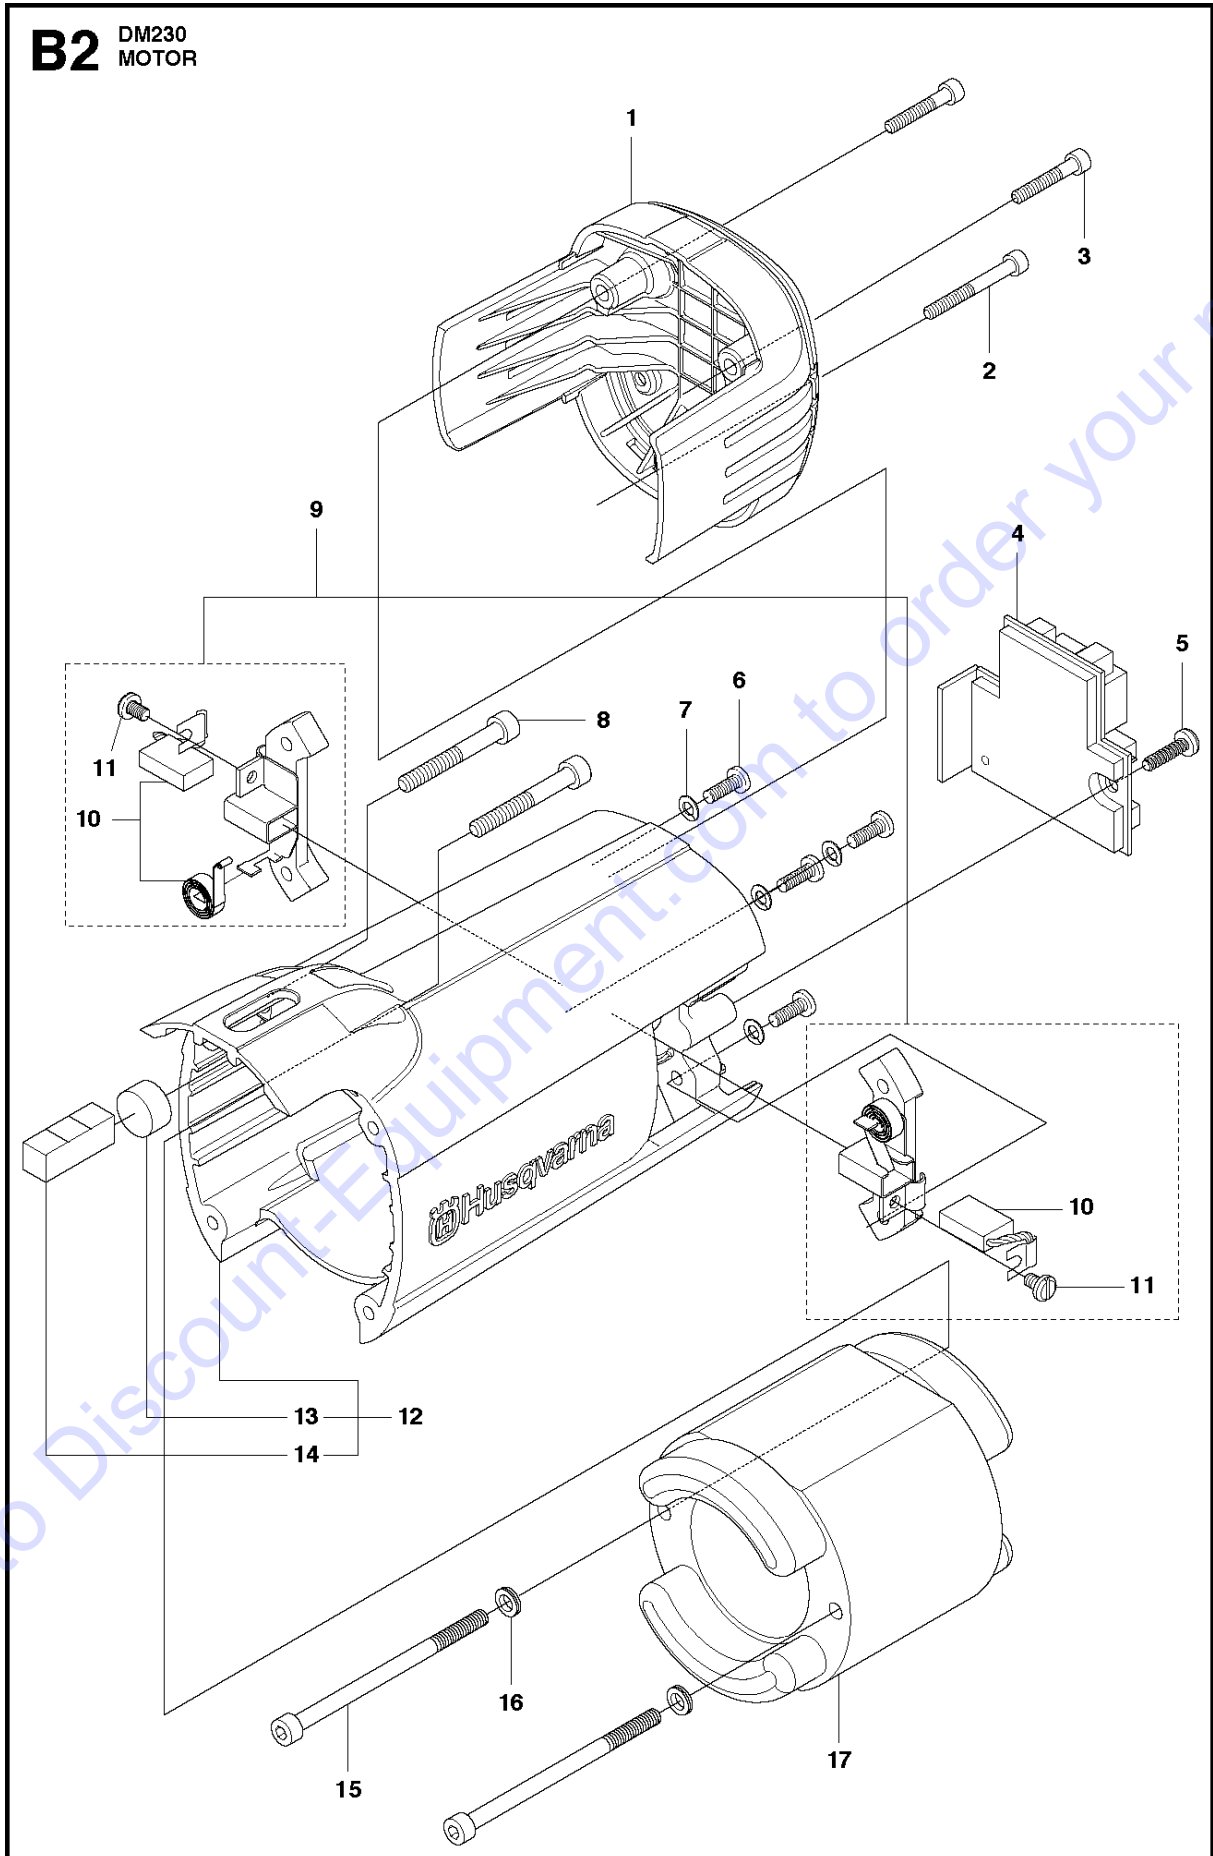

B2 DM230
MOTOR

MOTOR

DM230, 2012-06

Ref	Part No	Description	Remark	QTY	KIT
1	525 40 23-01	REAR COVER ASSY		1	
2	503 20 07-82	SCREW IHSCFM		1	
3	503 20 07-78	SCREW IHSCFM		2	
4	544 12 34-02	PRINTED CIRCUIT ASSY	120V	1	
4	544 12 34-01	PRINTED CIRCUIT ASSY	230V	1	
5	525 47 63-01	SCREW ITXPANT		1	
6	724 12 91-01	SCREW CRPANM		4	
7	735 11 36-50	SPRING WASHER		4	
8	725 53 39-55	SCREW IHSCM		2	
9	581 05 86-01	BRUSH HOLDER		2	
10	581 08 69-01	BRUSH KIT	Contains two brushes and two springs	2	
11	724 12 87-01	SCREW CRPANM		2	
12	505 57 63-01	MOTOR HOUSING		1	
13	544 23 13-01	LEVELL		1	13
14	544 23 12-01	LEVELL		1	13
15	725 53 47-55	SCREW IHSCM		2	
16	503 23 04-02	WASHER		2	
17	587 23 12-01	STATOR	120V	1	
17	587 23 12-02	STATOR	230V	1	

Go to Discount-Equipment.com to order your parts