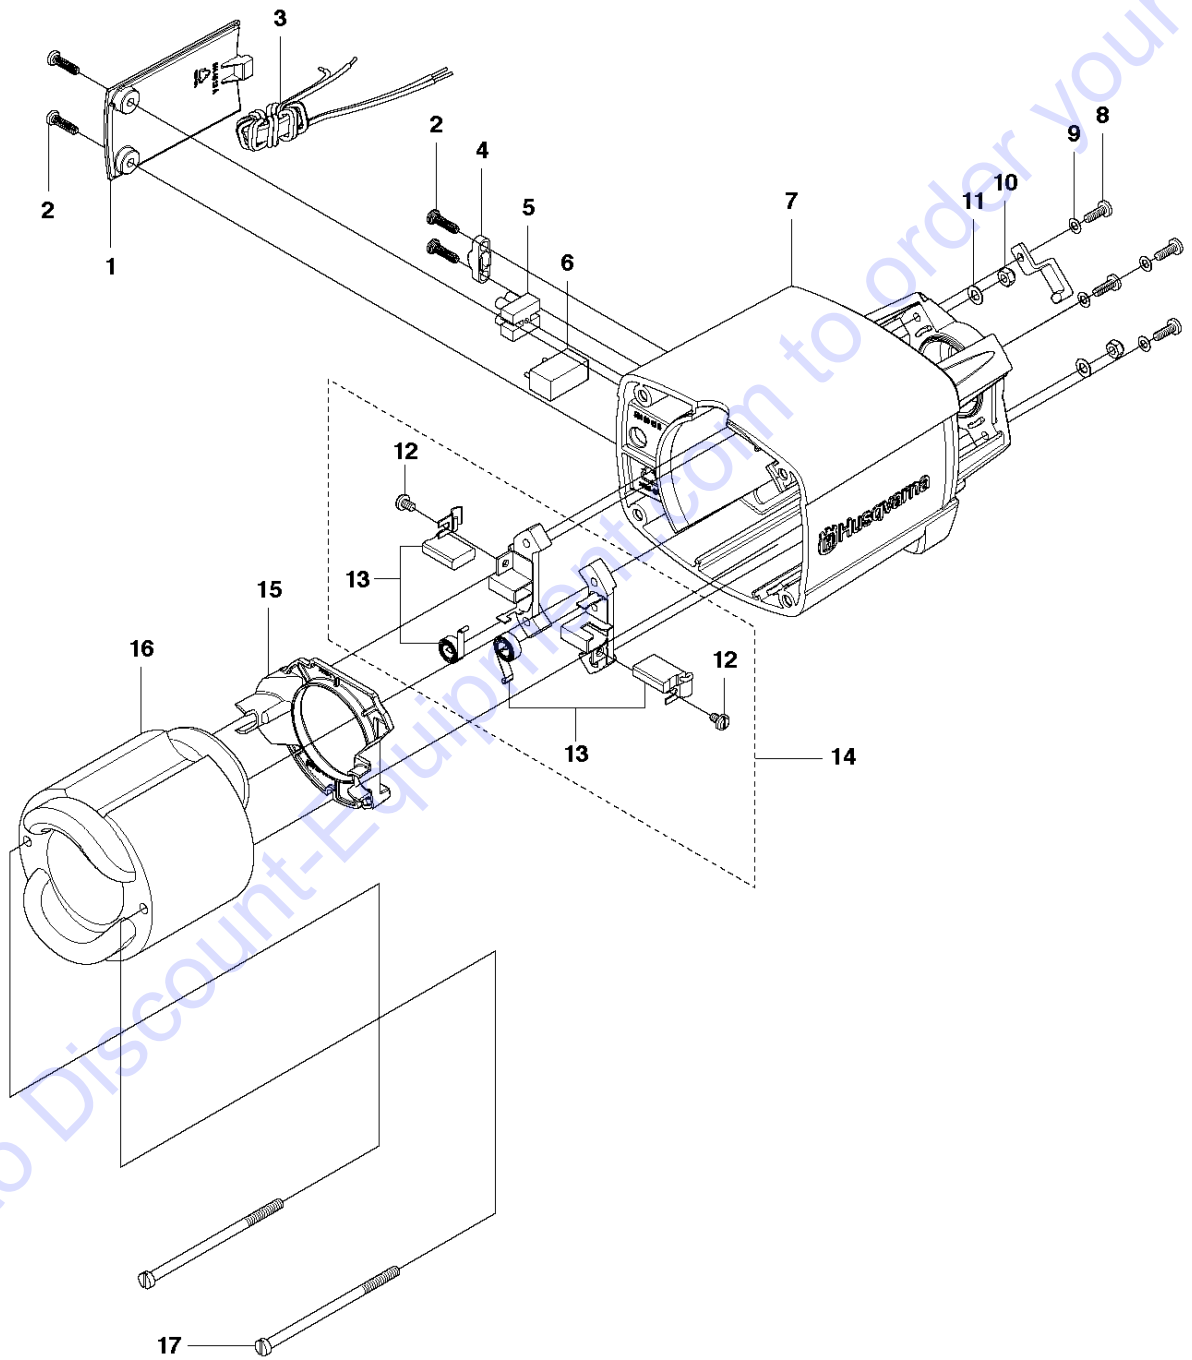

B2 DM280
MOTOR

MOTOR

DM280, 2012-01

Ref	Part No	Description	Remark	QTY	KIT
1	544 40 28-02	COVER		1	
2	729 57 78-01	SCREW CCRPANT		4	
3	504 54 50-01	FILTER	230V Only	1	
4	544 12 32-01	CABLE CLAMP		1	
5	504 54 62-01	TERMINAL BLOCK	120V	1	
5	504 54 62-02	TERMINAL BLOCK	230V	1	
6	504 54 63-01	CAPACITOR		1	
7	544 44 49-02	MOTOR HOUSING		1	
8	724 12 91-01	SCREW CRPANM		4	
9	735 11 36-50	SPRING WASHER		4	
10	732 21 14-01	LOCK NUT		2	
11	735 11 46-50	SPRING WASHER		2	
12	724 12 87-01	SCREW CRPANM		2	14
13	581 08 68-01	BRUSH KIT	2 pcs in pack	1	14
14	531 03 18-92	BRUSH HOLDER		2	
15	544 80 61-01	AIR CONDUCTOR		1	
16	506 22 51-10	STATOR ASSY	120V	1	
16	506 22 51-20	STATOR ASSY	230V	1	
17	506 22 53-01	SCREW		2	

Go to Discount-Equipment.com to order your parts