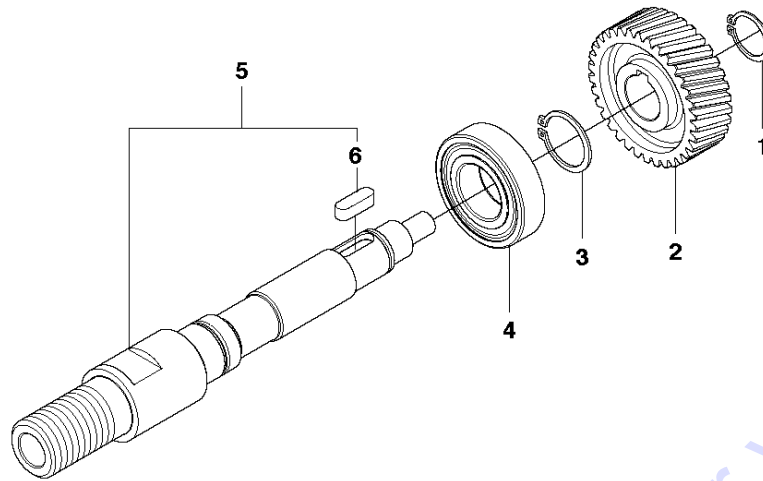

Go to Discount-Equipment.com to order your parts

A1 DM280
GEAR BOX

GEAR BOX

DM280, 2012-01

Ref	Part No	Description	Remark	QTY	KIT
1	503 20 03-25	SCREW IHSCFM		4	
2	740 42 03-00	O-RING		2	
3	525 82 58-03	SEAL		1	
4	581 56 58-01	COVER		1	
5	738 22 04-19	BALL BEARING		1	
6	502 49 65-03	O-RING		1	
7	503 25 53-01	NEEDLE BEARING		2	
8	502 49 63-02	SEALING RING		1	
9	581 56 56-01	GEAR HOUSING		1	
10	502 49 70-01	CIRCLIP		1	
11	732 25 18-01	HEXAGON LOCKING NUT		4	
12	588 56 90-01	GEARSHIFT LEVER		1	
13	735 31 22-41	RETAINER RING		1	12
14	720 12 76-06	PARALLEL PIN		1	12
15	525 48 10-01	OIL PLUG		1	
17	575 80 82-01	MOTOR BRACKET		1	
19	725 54 51-01	SCREW IHSCM		4	17
20	725 54 51-01	SCREW IHSCM		4	
21	575 80 81-01	WEDGE		1	17
22	720 14 01-06	PARALLEL PIN		2	
23	505 42 98-01	LABEL	Low speed version	1	
23	505 40 60-01	LABEL	High speed version	1	

Go to Discount-Equipment.com to order your parts

A2 DM280
GEAR BOX

GEAR BOX

DM280, 2012-01

Ref	Part No	Description	Remark	QTY KIT
1	735 31 25-00	CIRCLIP		1
2	544 39 92-01	GEAR WHEEL	Low speed version	1
2	544 39 93-01	GEAR WHEEL	High speed version	1
3	735 31 30-00	CIRCLIP		1
4	738 22 06-29	BALL BEARING		1
5	525 82 62-01	SPINDLE SHAFT		1
6	502 44 66-04	PARALLEL KEY		1
7	738 22 01-19	BALL BEARING		2
8	544 39 77-01	GEAR WHEEL SHAFT		1
9	588 09 44-01	CLUTCH ASSY		1
10	588 42 79-01	KIT		1
11	525 82 60-01	OIL PIPE		1
12	588 56 89-01	GEAR WHEEL	Low speed version	1
12	588 56 89-02	GEAR WHEEL	High speed version	1
13	502 44 66-03	PARALLEL KEY		1