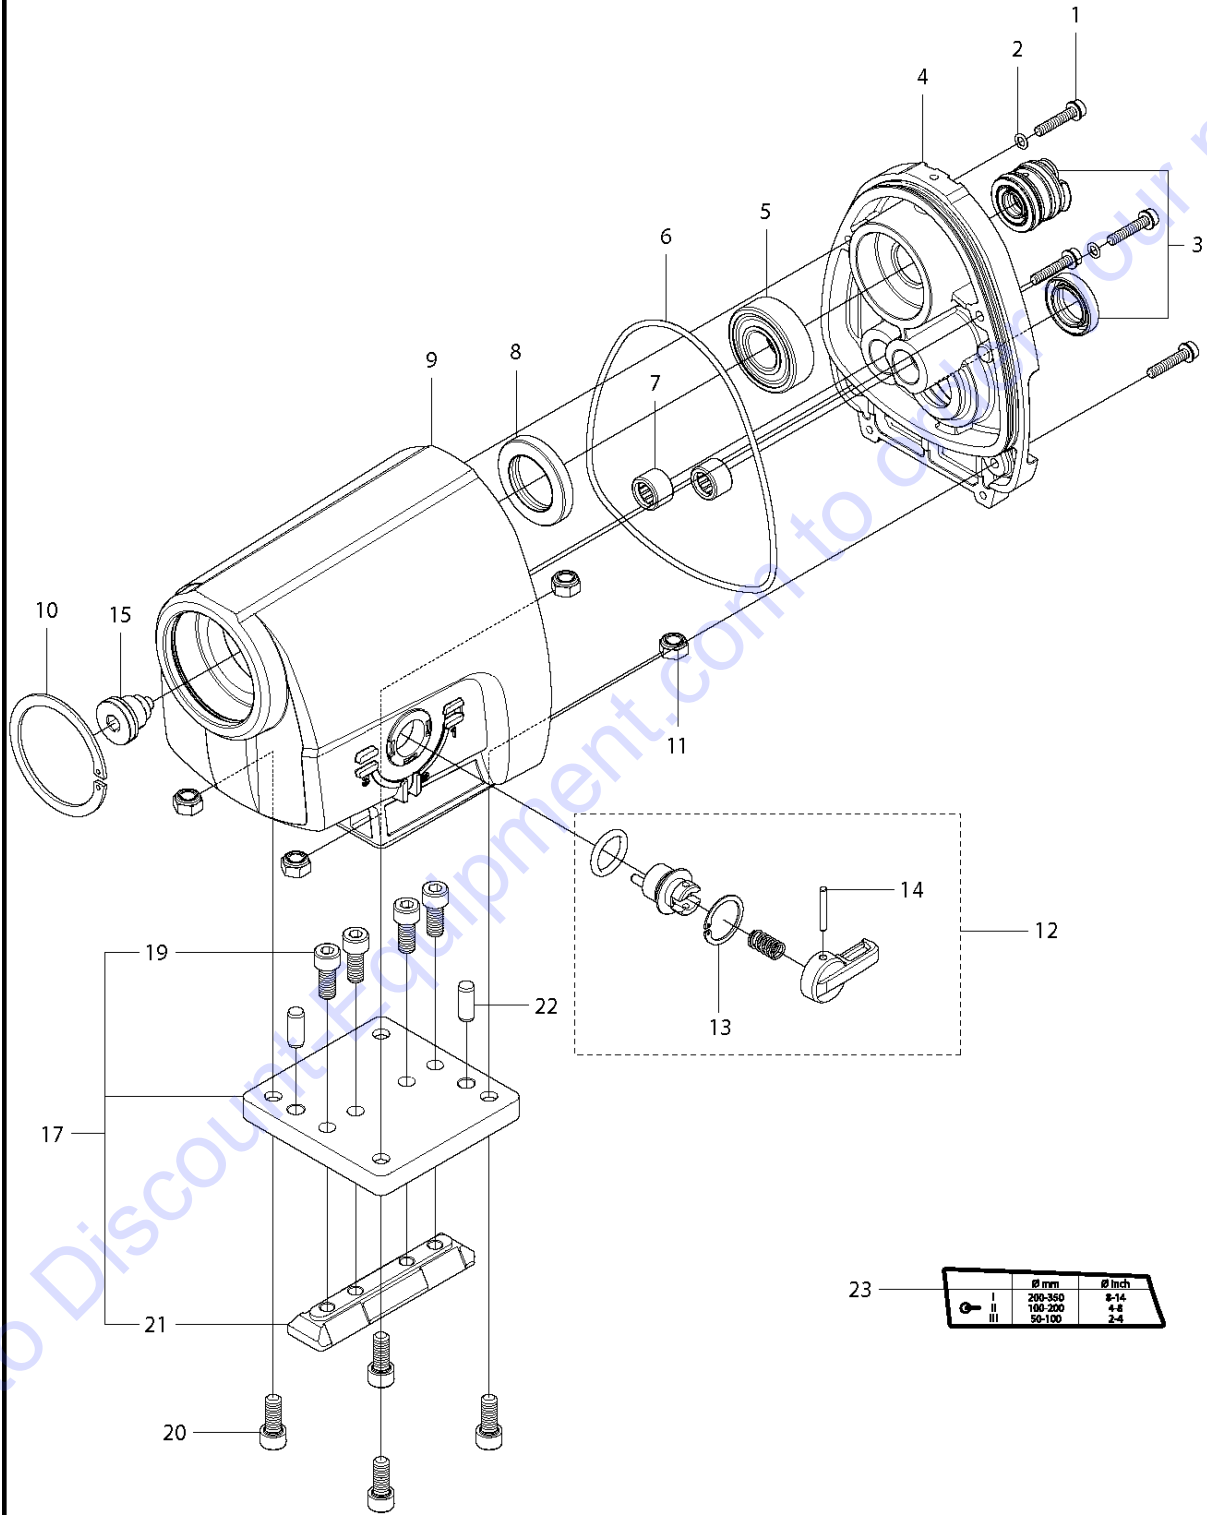

D DM280
ACCESSORIES

ACCESSORIES

DM280, 2012-01

Ref	Part No	Description	Remark	QTY	KIT
1	725 54 59-01	SCREW IHSCM		4	2
2	522 93 68-01	KIT		1	
3	531 14 09-52	KEY	32 mm	1	
4	525 43 76-01	HEX KEY		1	
5	531 14 09-58	ADAPTER	SE, FI, NO, DK	1	

Go to Discount-Equipment.com to order your parts

C DM280
ELECTRONICS

Ref	Part No	Description	Remark	QTY KIT
1	503 20 07-74	SCREW IHSCFM		3
2	503 20 07-82	SCREW IHSCFM		2
3	544 84 80-01	COVER		1
4	544 80 62-01	PROTECTIVE CAP		1
5	544 80 63-01	PROTECTIVE CAP		1
6	531 07 38-91	SWITCH		1
7	576 31 30-01	ELECTRONIC BOX	120V	1
7	576 31 30-02	ELECTRONIC BOX	230V	1
8	503 21 88-30	SCREW IHST		2
9	544 84 79-02	FRAME		1
10	577 41 18-01	CABLE SLEEVE		1
12a	505 44 33-02	CABLE	230V, EU	1
12b	521 90 72-02	CABLE	230V, AUS	1
13a	521 91 90-02	CABLE	120V, UK	1
13b	510 18 13-03	CABLE	120V, US	1

Go to Discount-Equipment.com to order your parts

A1 DM280
GEAR BOX

GEAR BOX

DM280, 2012-01

Ref	Part No	Description	Remark	QTY	KIT
1	503 20 03-25	SCREW IHSCFM		4	
2	740 42 03-00	O-RING		2	
3	525 82 58-03	SEAL		1	
4	581 56 58-01	COVER		1	
5	738 22 04-19	BALL BEARING		1	
6	502 49 65-03	O-RING		1	
7	503 25 53-01	NEEDLE BEARING		2	
8	502 49 63-02	SEALING RING		1	
9	581 56 56-01	GEAR HOUSING		1	
10	502 49 70-01	CIRCLIP		1	
11	732 25 18-01	HEXAGON LOCKING NUT		4	
12	588 56 90-01	GEARSHIFT LEVER		1	
13	735 31 22-41	RETAINER RING		1	12
14	720 12 76-06	PARALLEL PIN		1	12
15	525 48 10-01	OIL PLUG		1	
17	575 80 82-01	MOTOR BRACKET		1	
19	725 54 51-01	SCREW IHSCM		4	17
20	725 54 51-01	SCREW IHSCM		4	
21	575 80 81-01	WEDGE		1	17
22	720 14 01-06	PARALLEL PIN		2	
23	505 42 98-01	LABEL	Low speed version	1	
23	505 40 60-01	LABEL	High speed version	1	