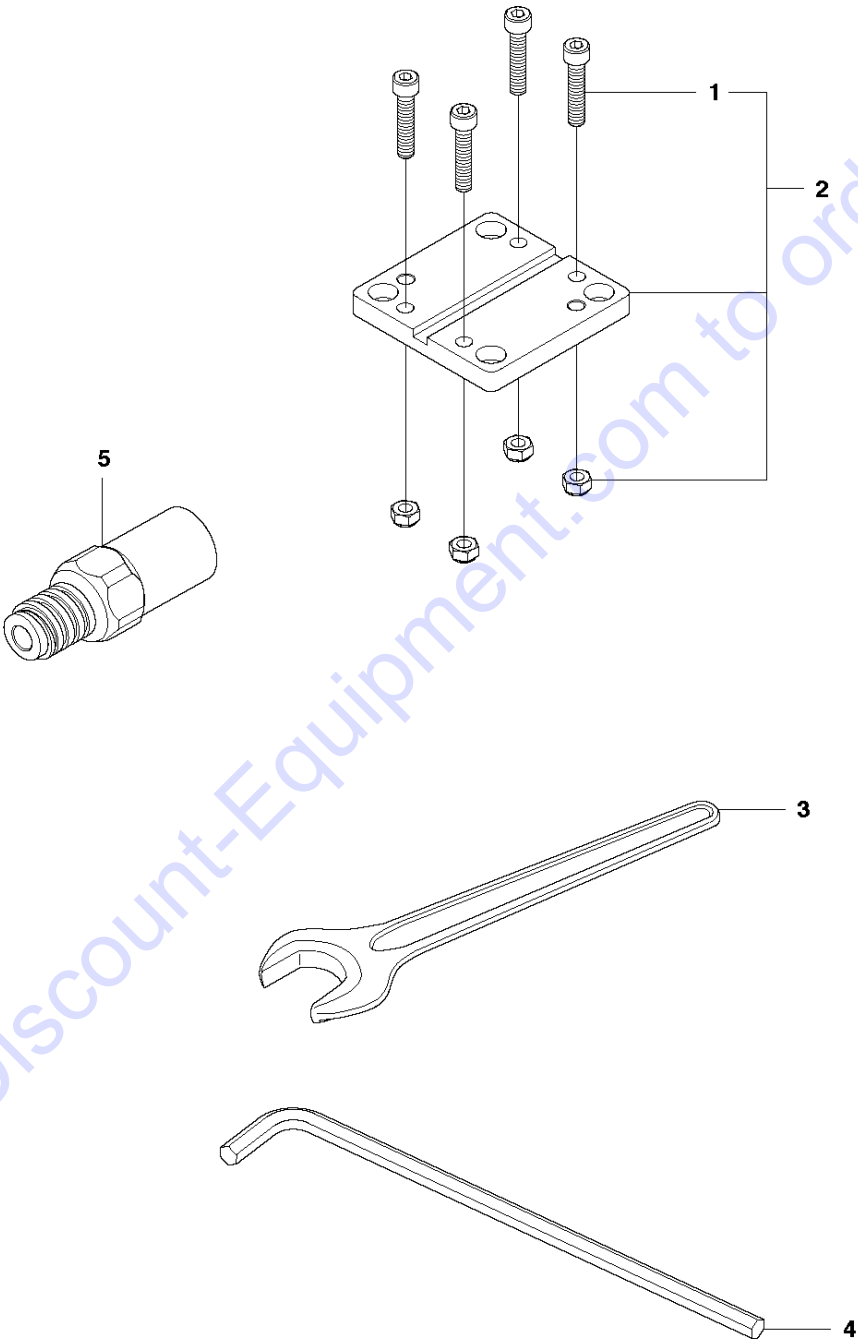

D DM280
ACCESSORIES

ACCESSORIES

DM280, 2012-01

Ref	Part No	Description	Remark	QTY	KIT
1	725 54 59-01	SCREW IHSCM		4	2
2	522 93 68-01	KIT		1	
3	531 14 09-52	KEY	32 mm	1	
4	525 43 76-01	HEX KEY		1	
5	531 14 09-58	ADAPTER	SE, FI, NO, DK	1	