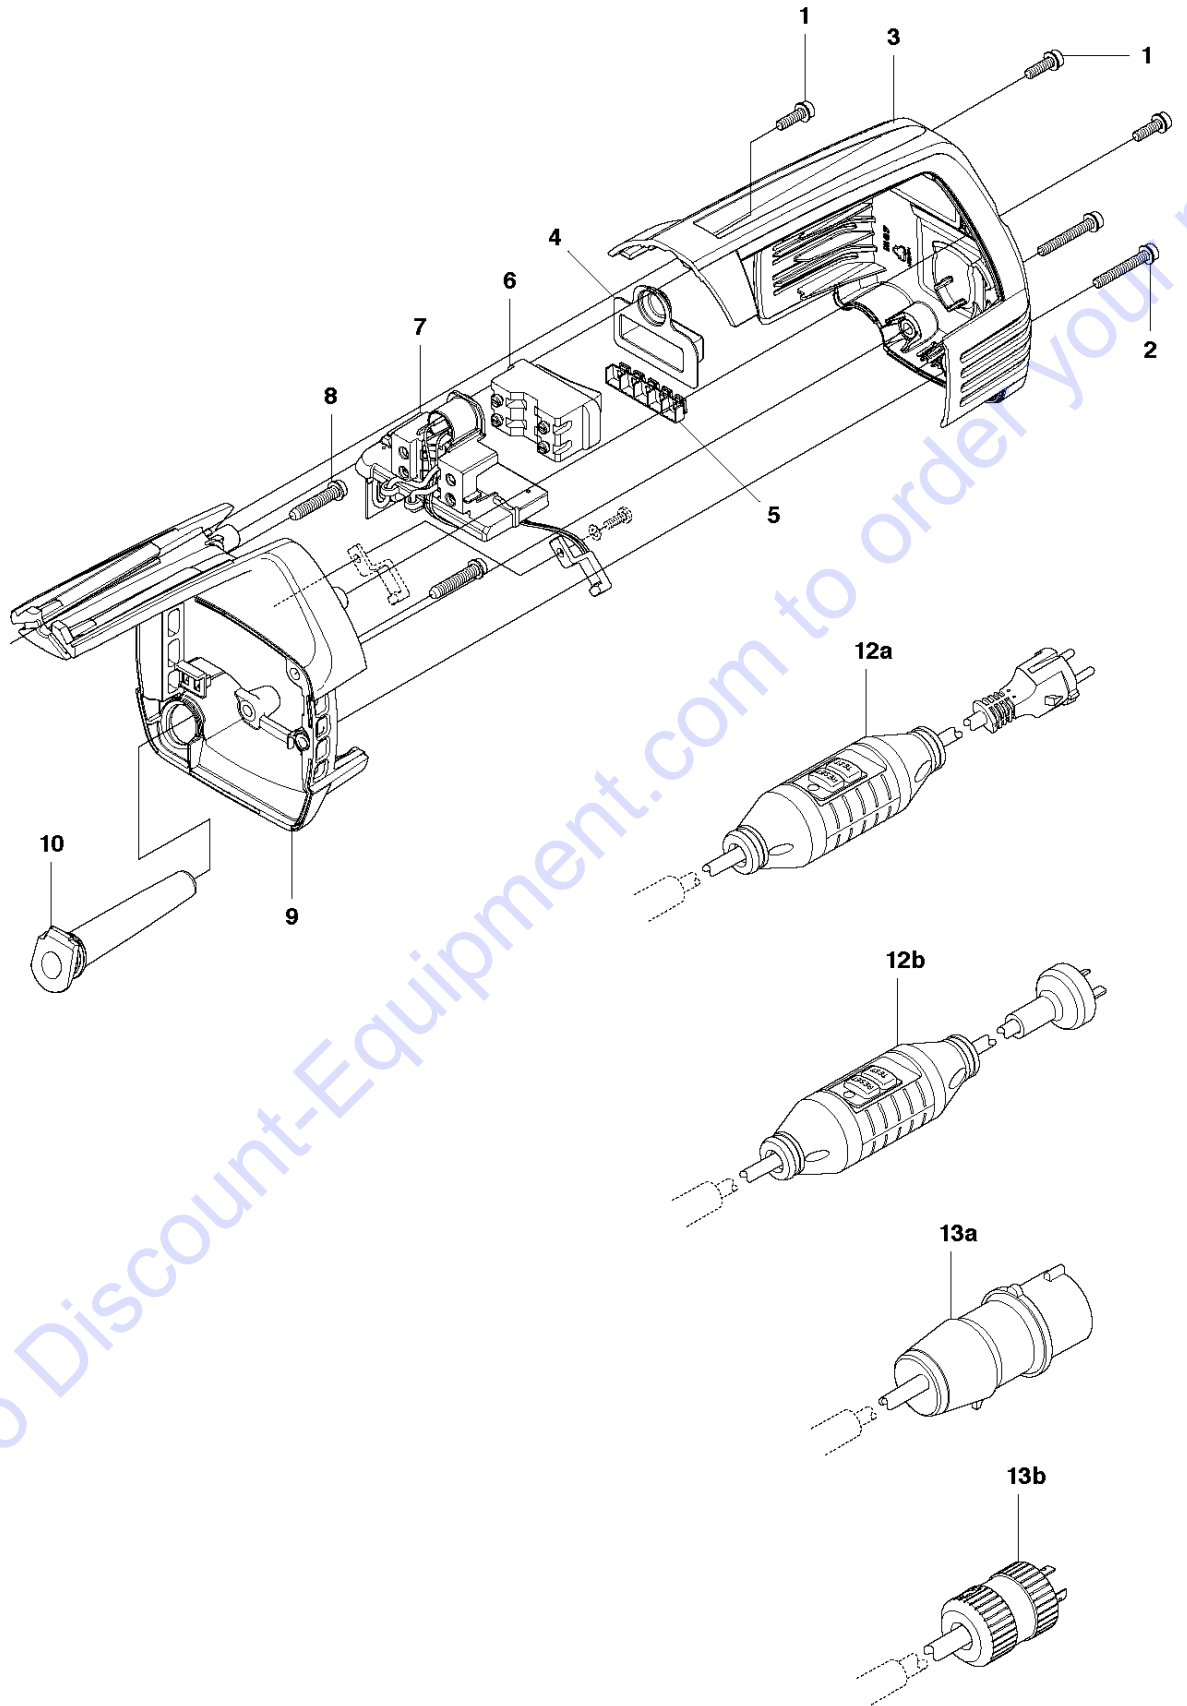

D DM280
ACCESSORIES

ACCESSORIES

DM280, 2012-01

Ref	Part No	Description	Remark	QTY	KIT
1	725 54 59-01	SCREW IHSCM		4	2
2	522 93 68-01	KIT		1	
3	531 14 09-52	KEY	32 mm	1	
4	525 43 76-01	HEX KEY		1	
5	531 14 09-58	ADAPTER	SE, FI, NO, DK	1	

Go to Discount-Equipment.com to order your parts

C DM280
ELECTRONICS

Ref	Part No	Description	Remark	QTY KIT
1	503 20 07-74	SCREW IHSCFM		3
2	503 20 07-82	SCREW IHSCFM		2
3	544 84 80-01	COVER		1
4	544 80 62-01	PROTECTIVE CAP		1
5	544 80 63-01	PROTECTIVE CAP		1
6	531 07 38-91	SWITCH		1
7	576 31 30-01	ELECTRONIC BOX	120V	1
7	576 31 30-02	ELECTRONIC BOX	230V	1
8	503 21 88-30	SCREW IHST		2
9	544 84 79-02	FRAME		1
10	577 41 18-01	CABLE SLEEVE		1
12a	505 44 33-02	CABLE	230V, EU	1
12b	521 90 72-02	CABLE	230V, AUS	1
13a	521 91 90-02	CABLE	120V, UK	1
13b	510 18 13-03	CABLE	120V, US	1

Go to Discount-Equipment.com to order your parts

A1 DM280
GEAR BOX

GEAR BOX

DM280, 2012-01

Ref	Part No	Description	Remark	QTY	KIT
1	503 20 03-25	SCREW IHSCFM		4	
2	740 42 03-00	O-RING		2	
3	525 82 58-03	SEAL		1	
4	581 56 58-01	COVER		1	
5	738 22 04-19	BALL BEARING		1	
6	502 49 65-03	O-RING		1	
7	503 25 53-01	NEEDLE BEARING		2	
8	502 49 63-02	SEALING RING		1	
9	581 56 56-01	GEAR HOUSING		1	
10	502 49 70-01	CIRCLIP		1	
11	732 25 18-01	HEXAGON LOCKING NUT		4	
12	588 56 90-01	GEARSHIFT LEVER		1	
13	735 31 22-41	RETAINER RING		1	12
14	720 12 76-06	PARALLEL PIN		1	12
15	525 48 10-01	OIL PLUG		1	
17	575 80 82-01	MOTOR BRACKET		1	
19	725 54 51-01	SCREW IHSCM		4	17
20	725 54 51-01	SCREW IHSCM		4	
21	575 80 81-01	WEDGE		1	17
22	720 14 01-06	PARALLEL PIN		2	
23	505 42 98-01	LABEL	Low speed version	1	
23	505 40 60-01	LABEL	High speed version	1	