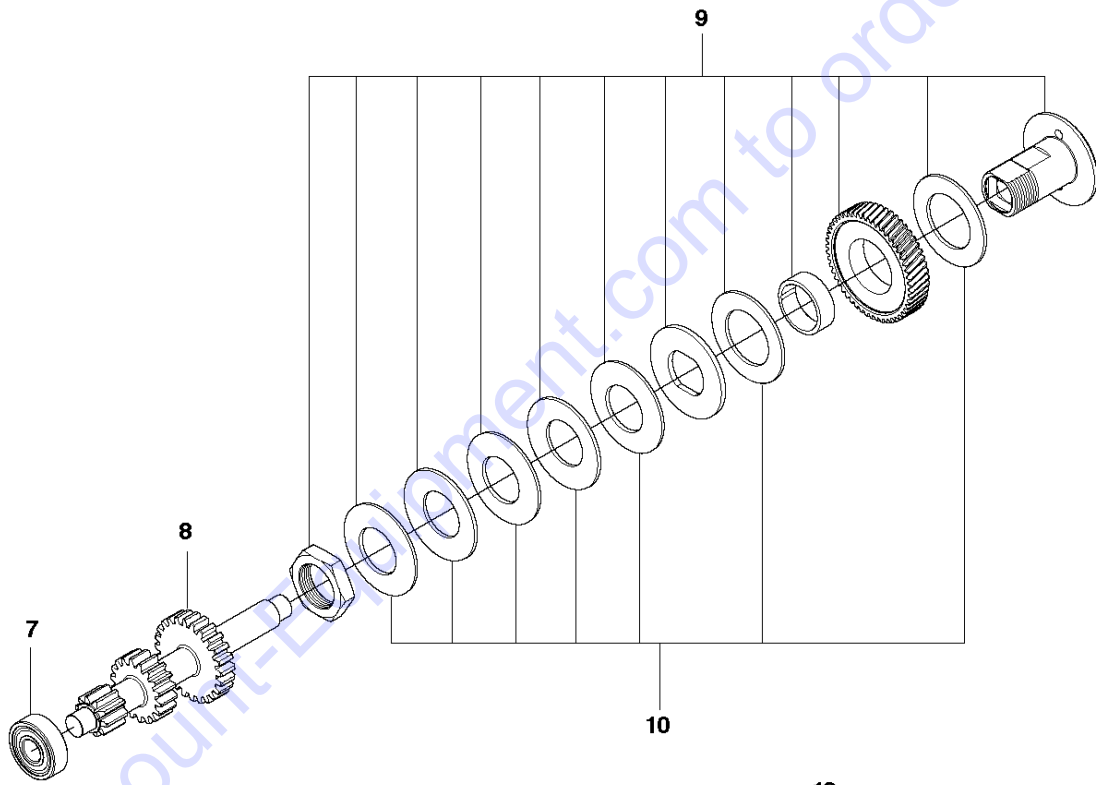

A2 DM280
GEAR BOX

GEAR BOX

DM280, 2012-01

Ref	Part No	Description	Remark	QTY KIT
1	735 31 25-00	CIRCLIP		1
2	544 39 92-01	GEAR WHEEL	Low speed version	1
2	544 39 93-01	GEAR WHEEL	High speed version	1
3	735 31 30-00	CIRCLIP		1
4	738 22 06-29	BALL BEARING		1
5	525 82 62-01	SPINDLE SHAFT		1
6	502 44 66-04	PARALLEL KEY		1
7	738 22 01-19	BALL BEARING		2
8	544 39 77-01	GEAR WHEEL SHAFT		1
9	588 09 44-01	CLUTCH ASSY		1
10	588 42 79-01	KIT		1
11	525 82 60-01	OIL PIPE		1
12	588 56 89-01	GEAR WHEEL	Low speed version	1
12	588 56 89-02	GEAR WHEEL	High speed version	1
13	502 44 66-03	PARALLEL KEY		1

Go to Discount-Equipment.com to order your parts