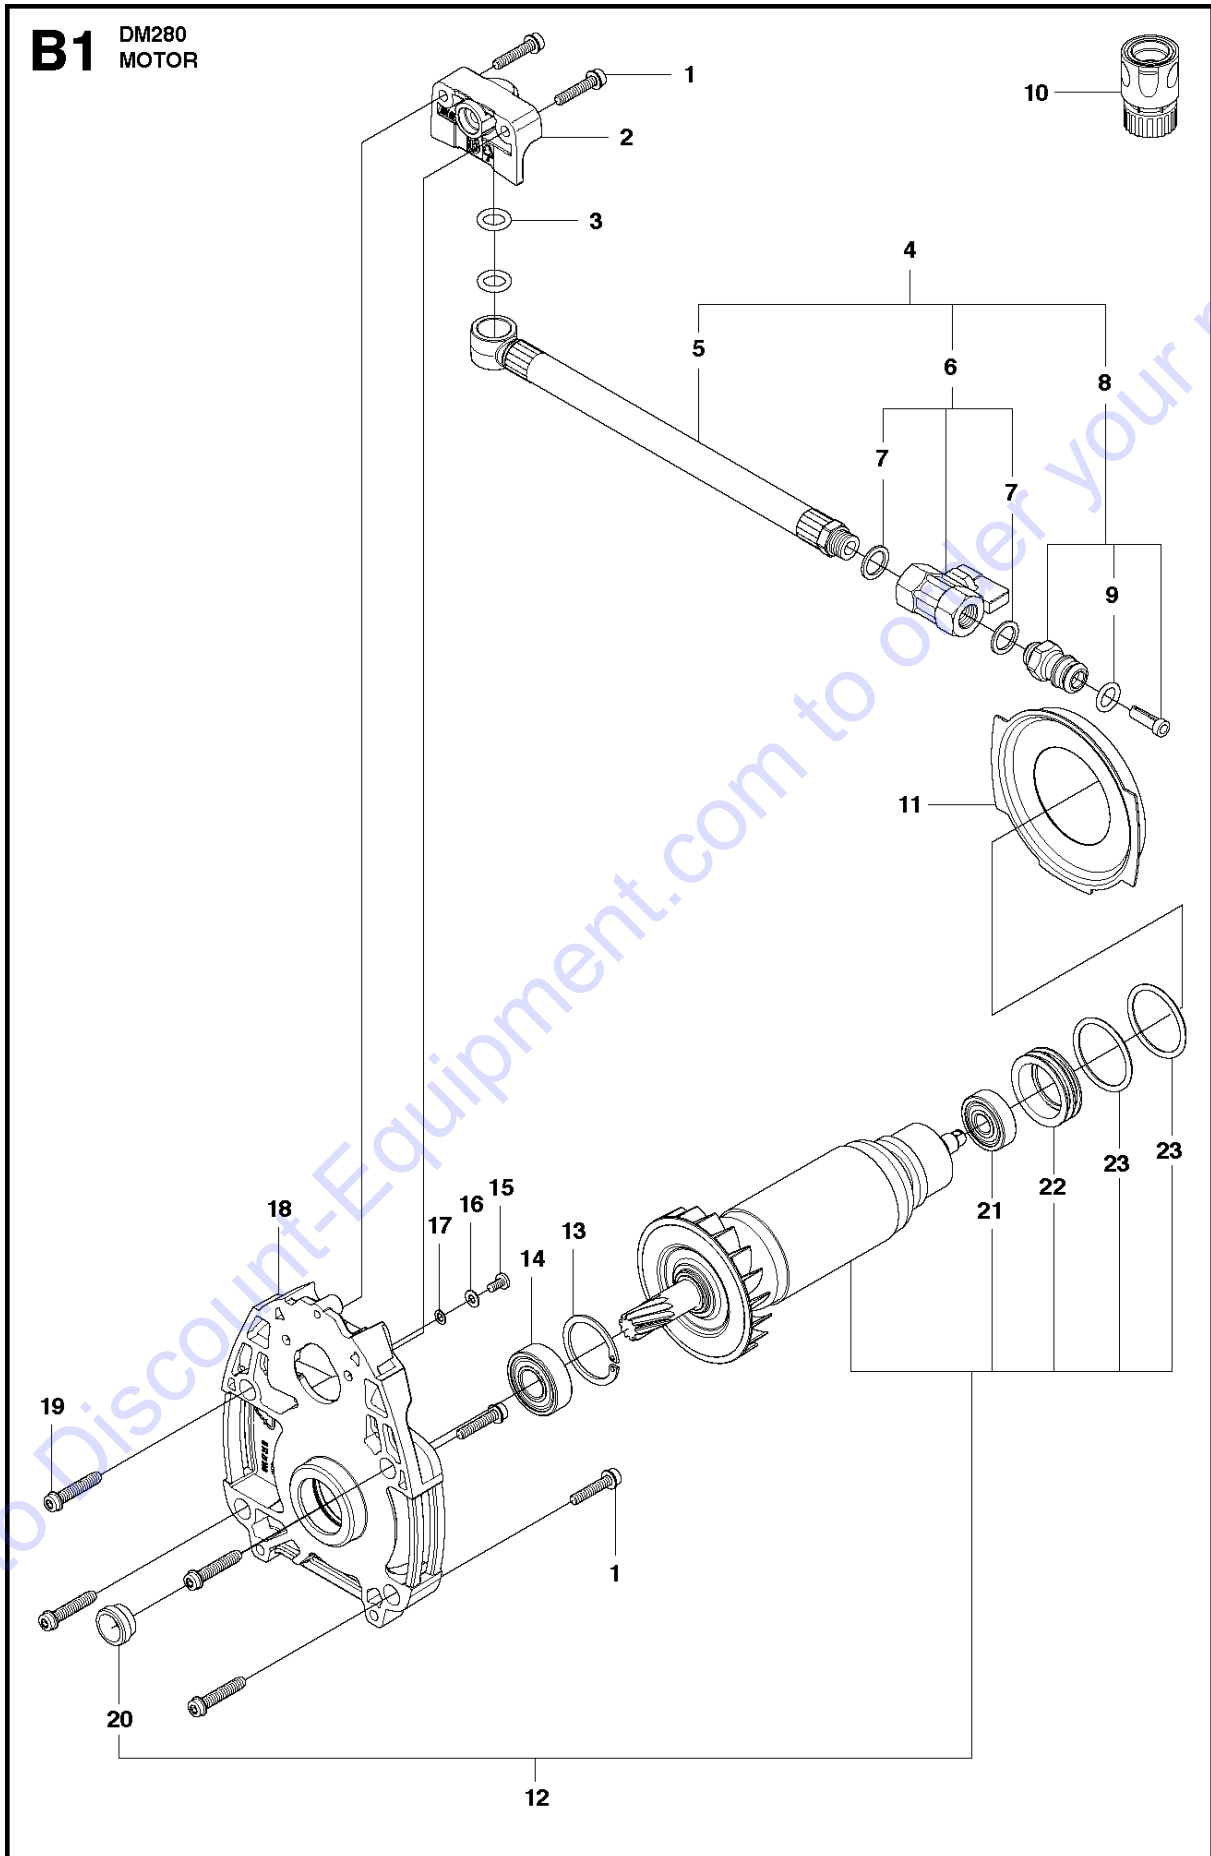

B1 DM280
MOTOR

MOTOR

DM280, 2012-01

Ref	Part No	Description	Remark	QTY	KIT
1	503 20 07-78	SCREW IHSCFM		4	
2	544 88 27-01	BRACKET		1	
3	502 49 65-01	O-RING		2	
4	584 25 19-01	HOSE ASSY		1	
5	510 12 59-01	HOSE KIT		1	4
6	510 19 59-01	VALVE KIT		1	4
7	531 07 42-60	WASHER		2	4, 6
8	510 11 20-01	NIPPLE		1	4
9	505 10 35-01	O-RING		1	4, 8
10	503 26 60-03	COUPLER	US, CANADA	1	
10	503 26 60-04	COUPLER		1	
11	544 80 60-01	AIR CONDUCTOR		1	
12	505 15 50-01	ROTOR	120V	1	
12	505 15 51-01	ROTOR	230V	1	
13	735 31 33-10	CIRCLIP		1	
14	531 07 39-44	BALL BEARING		1	
15	724 12 87-01	SCREW CRPANM		1	
16	734 11 36-01	WASHER		1	
17	735 21 36-01	LOCKWASHER		1	
18	544 40 25-01	COVER		1	
19	503 21 88-55	SCREW IHSCT		4	
20	544 39 76-01	SLEEVE		1	12
21	503 25 09-01	BEARING		1	
22	588 60 85-01	BEARING SLEEVE		1	
23	740 44 10-00	O-RING		2	

Go to Discount-Equipment.com to order your parts