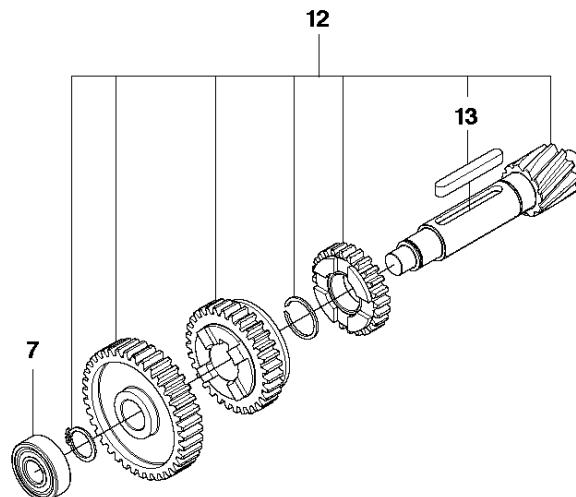

Go to Discount-Equipment.com to order your parts

A1 DM280
GEAR BOX

GEAR BOX

DM280, 2012-01

Ref	Part No	Description	Remark	QTY	KIT
1	503 20 03-25	SCREW IHSCFM		4	
2	740 42 03-00	O-RING		2	
3	525 82 58-03	SEAL		1	
4	581 56 58-01	COVER		1	
5	738 22 04-19	BALL BEARING		1	
6	502 49 65-03	O-RING		1	
7	503 25 53-01	NEEDLE BEARING		2	
8	502 49 63-02	SEALING RING		1	
9	581 56 56-01	GEAR HOUSING		1	
10	502 49 70-01	CIRCLIP		1	
11	732 25 18-01	HEXAGON LOCKING NUT		4	
12	588 56 90-01	GEARSHIFT LEVER		1	
13	735 31 22-41	RETAINER RING		1	12
14	720 12 76-06	PARALLEL PIN		1	12
15	525 48 10-01	OIL PLUG		1	
17	575 80 82-01	MOTOR BRACKET		1	
19	725 54 51-01	SCREW IHSCM		4	17
20	725 54 51-01	SCREW IHSCM		4	
21	575 80 81-01	WEDGE		1	17
22	720 14 01-06	PARALLEL PIN		2	
23	505 42 98-01	LABEL	Low speed version	1	
23	505 40 60-01	LABEL	High speed version	1	

Go to Discount-Equipment.com to order your parts

A2 DM280
GEAR BOX

GEAR BOX

DM280, 2012-01

Ref	Part No	Description	Remark	QTY KIT
1	735 31 25-00	CIRCLIP		1
2	544 39 92-01	GEAR WHEEL	Low speed version	1
2	544 39 93-01	GEAR WHEEL	High speed version	1
3	735 31 30-00	CIRCLIP		1
4	738 22 06-29	BALL BEARING		1
5	525 82 62-01	SPINDLE SHAFT		1
6	502 44 66-04	PARALLEL KEY		1
7	738 22 01-19	BALL BEARING		2
8	544 39 77-01	GEAR WHEEL SHAFT		1
9	588 09 44-01	CLUTCH ASSY		1
10	588 42 79-01	KIT		1
11	525 82 60-01	OIL PIPE		1
12	588 56 89-01	GEAR WHEEL	Low speed version	1
12	588 56 89-02	GEAR WHEEL	High speed version	1
13	502 44 66-03	PARALLEL KEY		1