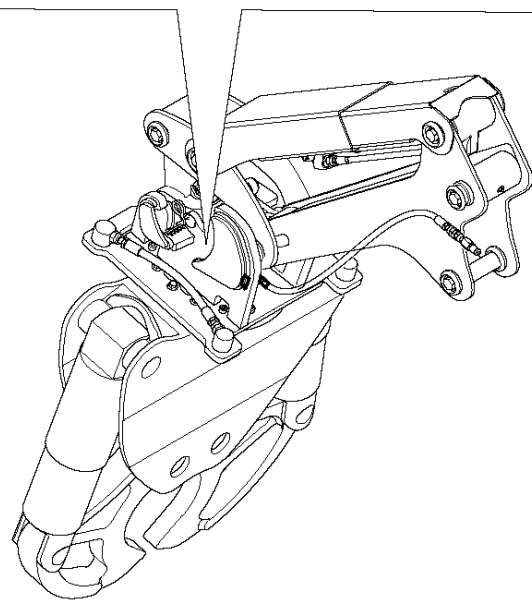

A DUST REDUCTION KIT
DCR 100/300

Go to DisposalEquipment.com to order your parts

Ref	Part No	Description	Remark	QTY	KIT
1	596 52 82-01	DUST REDUCTION		1	
2	506 67 54-02	SCREW EHHFM		9	1
3	589 01 09-01	ADAPTER		6	1
4	585 48 42-15	HOSE ASSY		2	1
5	582 31 37-03	HOSE ASSY		2	1
6	589 01 80-01	ADAPTER		1	1
7	593 36 00-01	BRACKET		1	1
8	594 05 95-01	GROMMET		4	1
9	585 54 22-03	HOSE ASSY		1	1
10	582 90 58-01	ADAPTER		1	1
11	582 90 56-01	ADAPTER		1	1
12	501 72 09-01	WASHER		1	1
13	531 11 83-54	NIPPLE			1