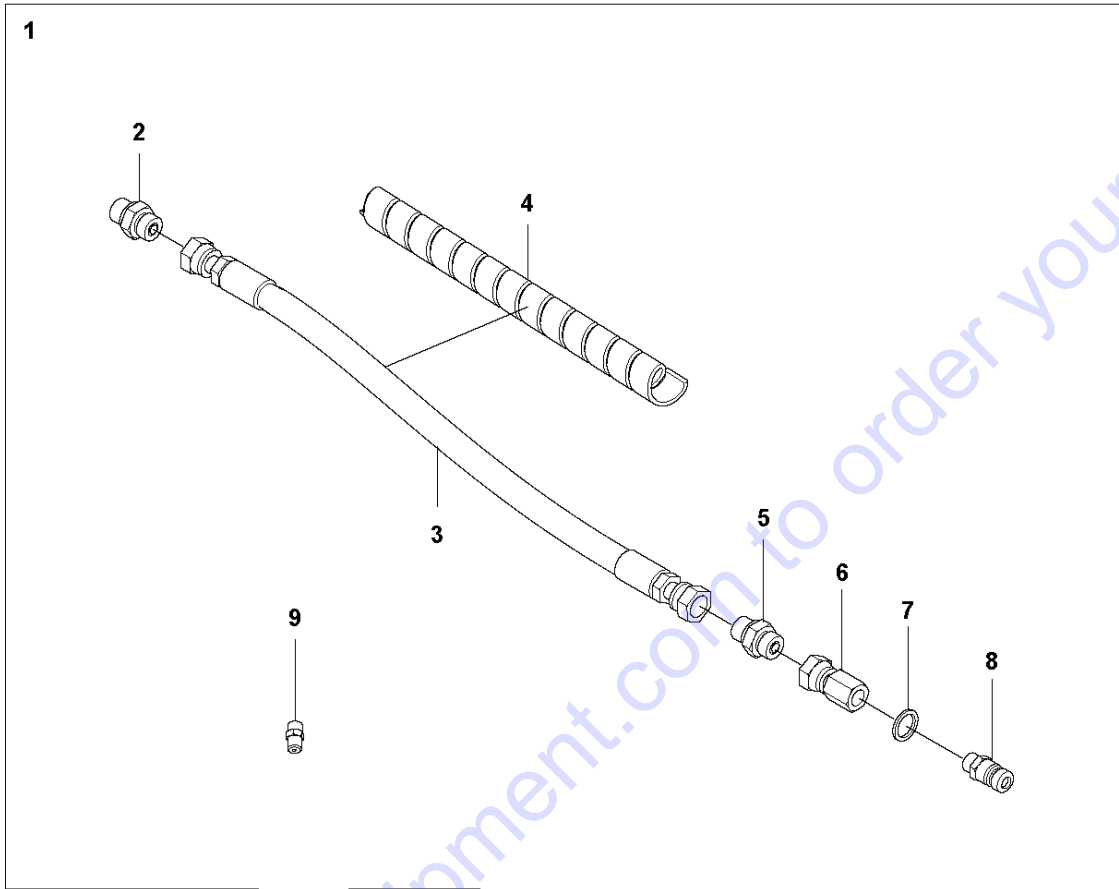

C DUST REDUCTION KIT
SB 152/202/302

Ref	Part No	Description	Remark	QTY KIT
1	583 80 72-01	DUST REDUCTION	SB 152	1
1	583 80 72-02	DUST REDUCTION	SB 202/302	1
2	589 01 09-01	ADAPTER		1
3	585 48 42-10	HOSE ASSY	SB 152	1
3	585 48 42-11	HOSE ASSY	SB 202/302	1
4	501 73 96-03	WEAR PROTECTION	SB 152	1
4	501 73 96-02	WEAR PROTECTION	SB 202/302	1
5	582 77 99-01	ADAPTER		1
6	582 03 50-01	ADAPTER		1
7	501 72 09-01	WASHER		1
8	531 11 83-54	NIPPLE		1
9	582 78 00-01	NOZZLE		1

Go to Discount-Equipment.com to order your parts