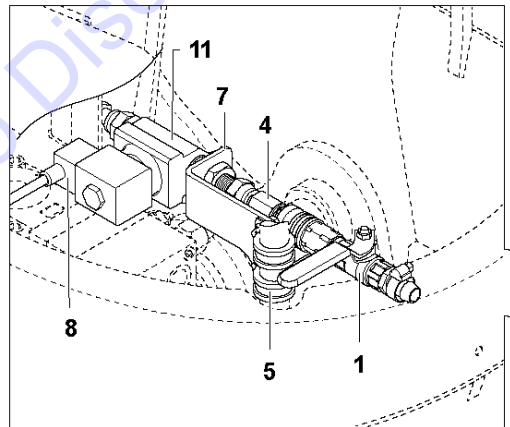

E DUST REDUCTION KIT
HOSES DXR140

Ref	Part No	Description	Remark	QTY	KIT
16	583 80 71-01	DUST REDUCTION		1	
1	505 42 42-01	VALVE ASSY		1	16
2	531 11 83-54	NIPPLE		1	16
3	501 72 09-01	WASHER		1	16
4	582 90 56-01	ADAPTER		1	16
5	583 83 12-01	HOSE CLAMP		2	16
6	522 66 93-01	LOCK NUT		2	16
7	582 81 66-01	BRACKET		1	16
8	576 61 44-01	CABLE		1	16
9	576 41 20-01	ADAPTER		2	16
10	501 72 09-02	WASHER		4	16
11	582 78 01-01	VALVE		1	16
12	589 01 54-01	ADAPTER		1	16
13	585 54 24-04	HOSE ASSY		1	16
14	531 11 80-03	COUPLING		1	16
15	589 79 45-01	DUST COVER		1	16

Go to Discount-Equipment.com to order your parts