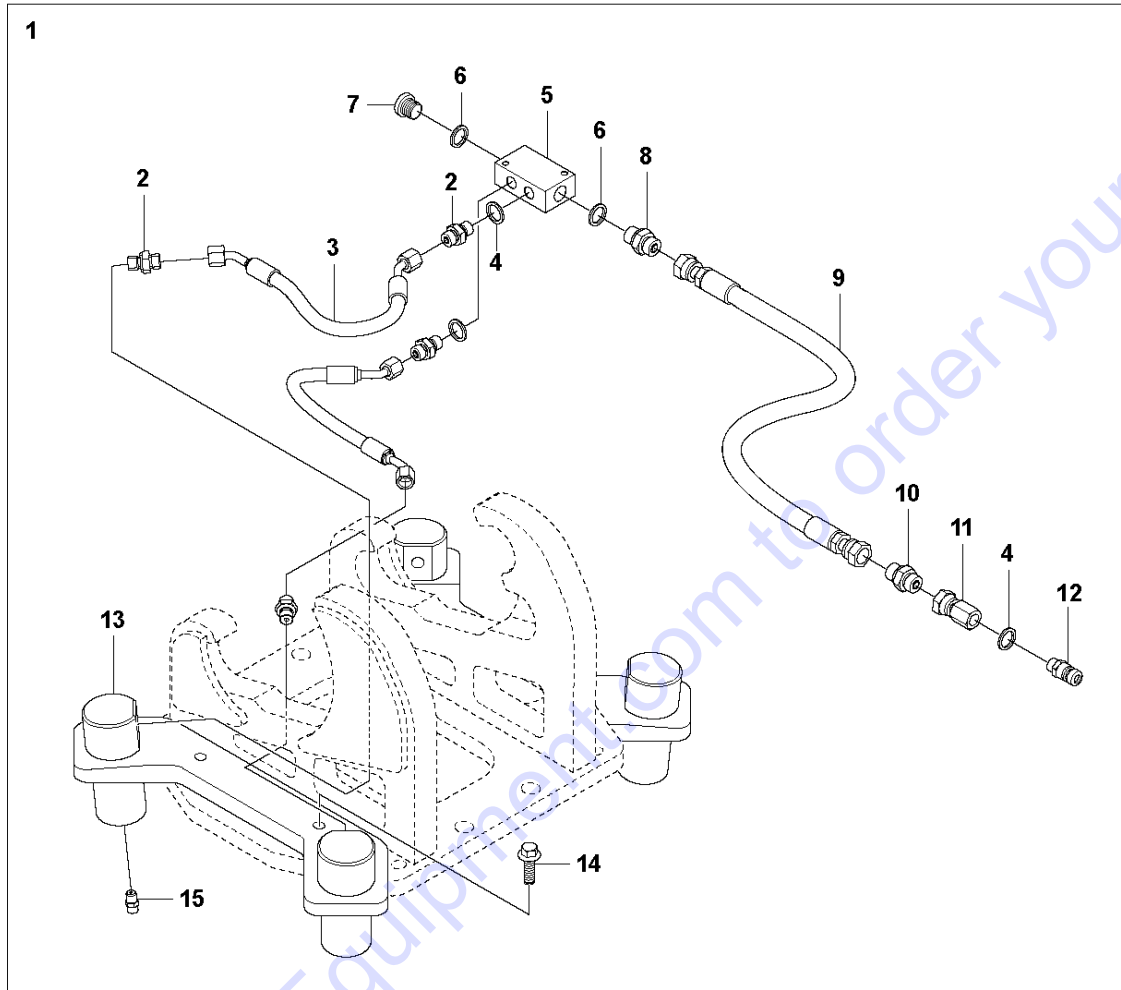

B DUST REDUCTION KIT
DC200/ER50

Go to Discount-Equipment.com to order your parts

Ref	Part No	Description	Remark	QTY	KIT
1	596 52 83-01	DUST REDUCTION		1	
2	589 01 09-01	ADAPTER		8	1
3	597 19 20-01	HOSE ASSY		4	1
4	501 72 09-01	WASHER		5	1
5	597 20 55-01	DISTRIBUTOR		1	1
6	501 72 09-02	WASHER		2	1
7	589 02 17-01	PLUG		1	1
8	589 01 54-01	ADAPTER		1	1
9	585 54 22-03	HOSE ASSY		1	1
10	582 90 58-01	ADAPTER		1	1
11	582 90 56-01	ADAPTER		1	1
12	531 11 83-54	NIPPLE		1	1
13	593 15 62-01	BRACKET		2	1
14	522 70 67-01	SCREW EHHFM		4	1
15	594 05 94-01	NOZZLE		4	1

Go to Discount-Equipment.com to order your parts