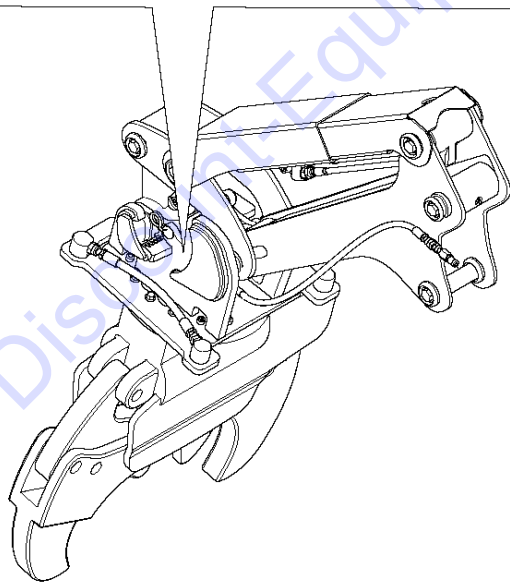

A DUST REDUCTION KIT
DCR 100/300

Go to DisposalEquipment.com to order your parts

Ref	Part No	Description	Remark	QTY	KIT
1	596 52 82-01	DUST REDUCTION		1	
2	506 67 54-02	SCREW EHHFM		9	1
3	589 01 09-01	ADAPTER		6	1
4	585 48 42-15	HOSE ASSY		2	1
5	582 31 37-03	HOSE ASSY		2	1
6	589 01 80-01	ADAPTER		1	1
7	593 36 00-01	BRACKET		1	1
8	594 05 95-01	GROMMET		4	1
9	585 54 22-03	HOSE ASSY		1	1
10	582 90 58-01	ADAPTER		1	1
11	582 90 56-01	ADAPTER		1	1
12	501 72 09-01	WASHER		1	1
13	531 11 83-54	NIPPLE			1