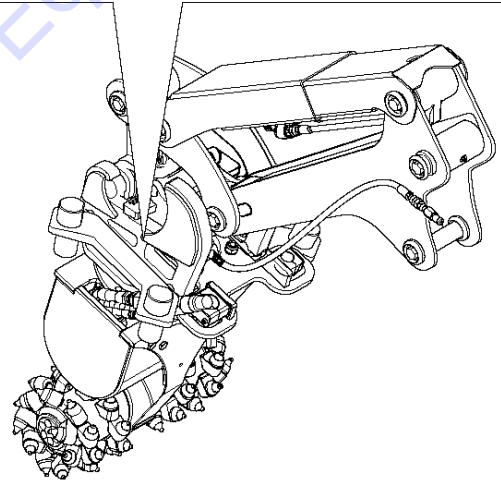

B DUST REDUCTION KIT
DC200/ER50

Go to Discount-Equipment.com to order your parts

Ref	Part No	Description	Remark	QTY	KIT
1	596 52 83-01	DUST REDUCTION		1	
2	589 01 09-01	ADAPTER		8	1
3	597 19 20-01	HOSE ASSY		4	1
4	501 72 09-01	WASHER		5	1
5	597 20 55-01	DISTRIBUTOR		1	1
6	501 72 09-02	WASHER		2	1
7	589 02 17-01	PLUG		1	1
8	589 01 54-01	ADAPTER		1	1
9	585 54 22-03	HOSE ASSY		1	1
10	582 90 58-01	ADAPTER		1	1
11	582 90 56-01	ADAPTER		1	1
12	531 11 83-54	NIPPLE		1	1
13	593 15 62-01	BRACKET		2	1
14	522 70 67-01	SCREW EHHFM		4	1
15	594 05 94-01	NOZZLE		4	1

Go to Discount-Equipment.com to order your parts