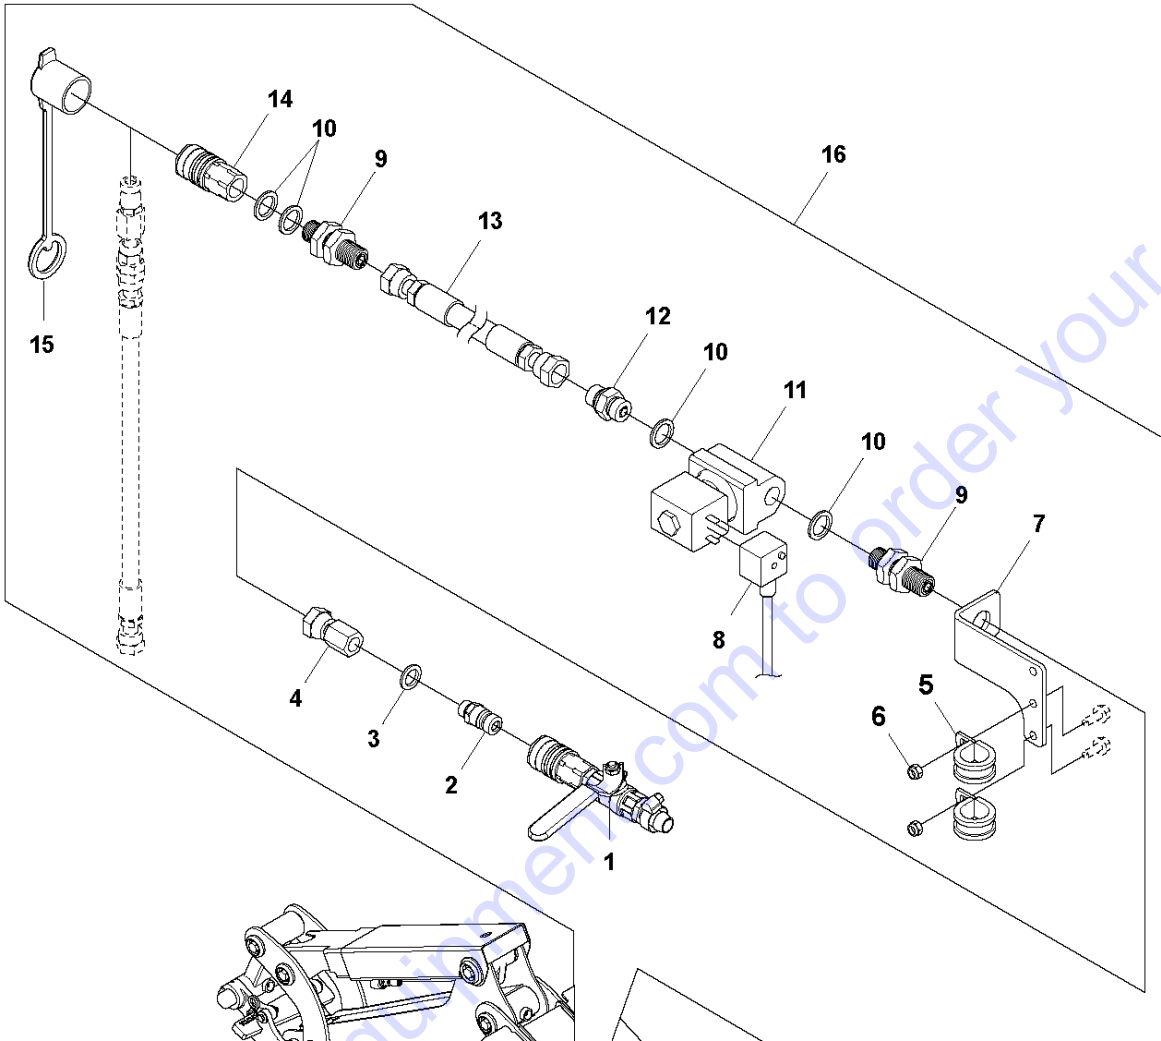

E DUST REDUCTION KIT
HOSES DXR140

Ref	Part No	Description	Remark	QTY	KIT
16	583 80 71-01	DUST REDUCTION		1	
1	505 42 42-01	VALVE ASSY		1	16
2	531 11 83-54	NIPPLE		1	16
3	501 72 09-01	WASHER		1	16
4	582 90 56-01	ADAPTER		1	16
5	583 83 12-01	HOSE CLAMP		2	16
6	522 66 93-01	LOCK NUT		2	16
7	582 81 66-01	BRACKET		1	16
8	576 61 44-01	CABLE		1	16
9	576 41 20-01	ADAPTER		2	16
10	501 72 09-02	WASHER		4	16
11	582 78 01-01	VALVE		1	16
12	589 01 54-01	ADAPTER		1	16
13	585 54 24-04	HOSE ASSY		1	16
14	531 11 80-03	COUPLING		1	16
15	589 79 45-01	DUST COVER		1	16

Go to Discount-Equipment.com to order your parts