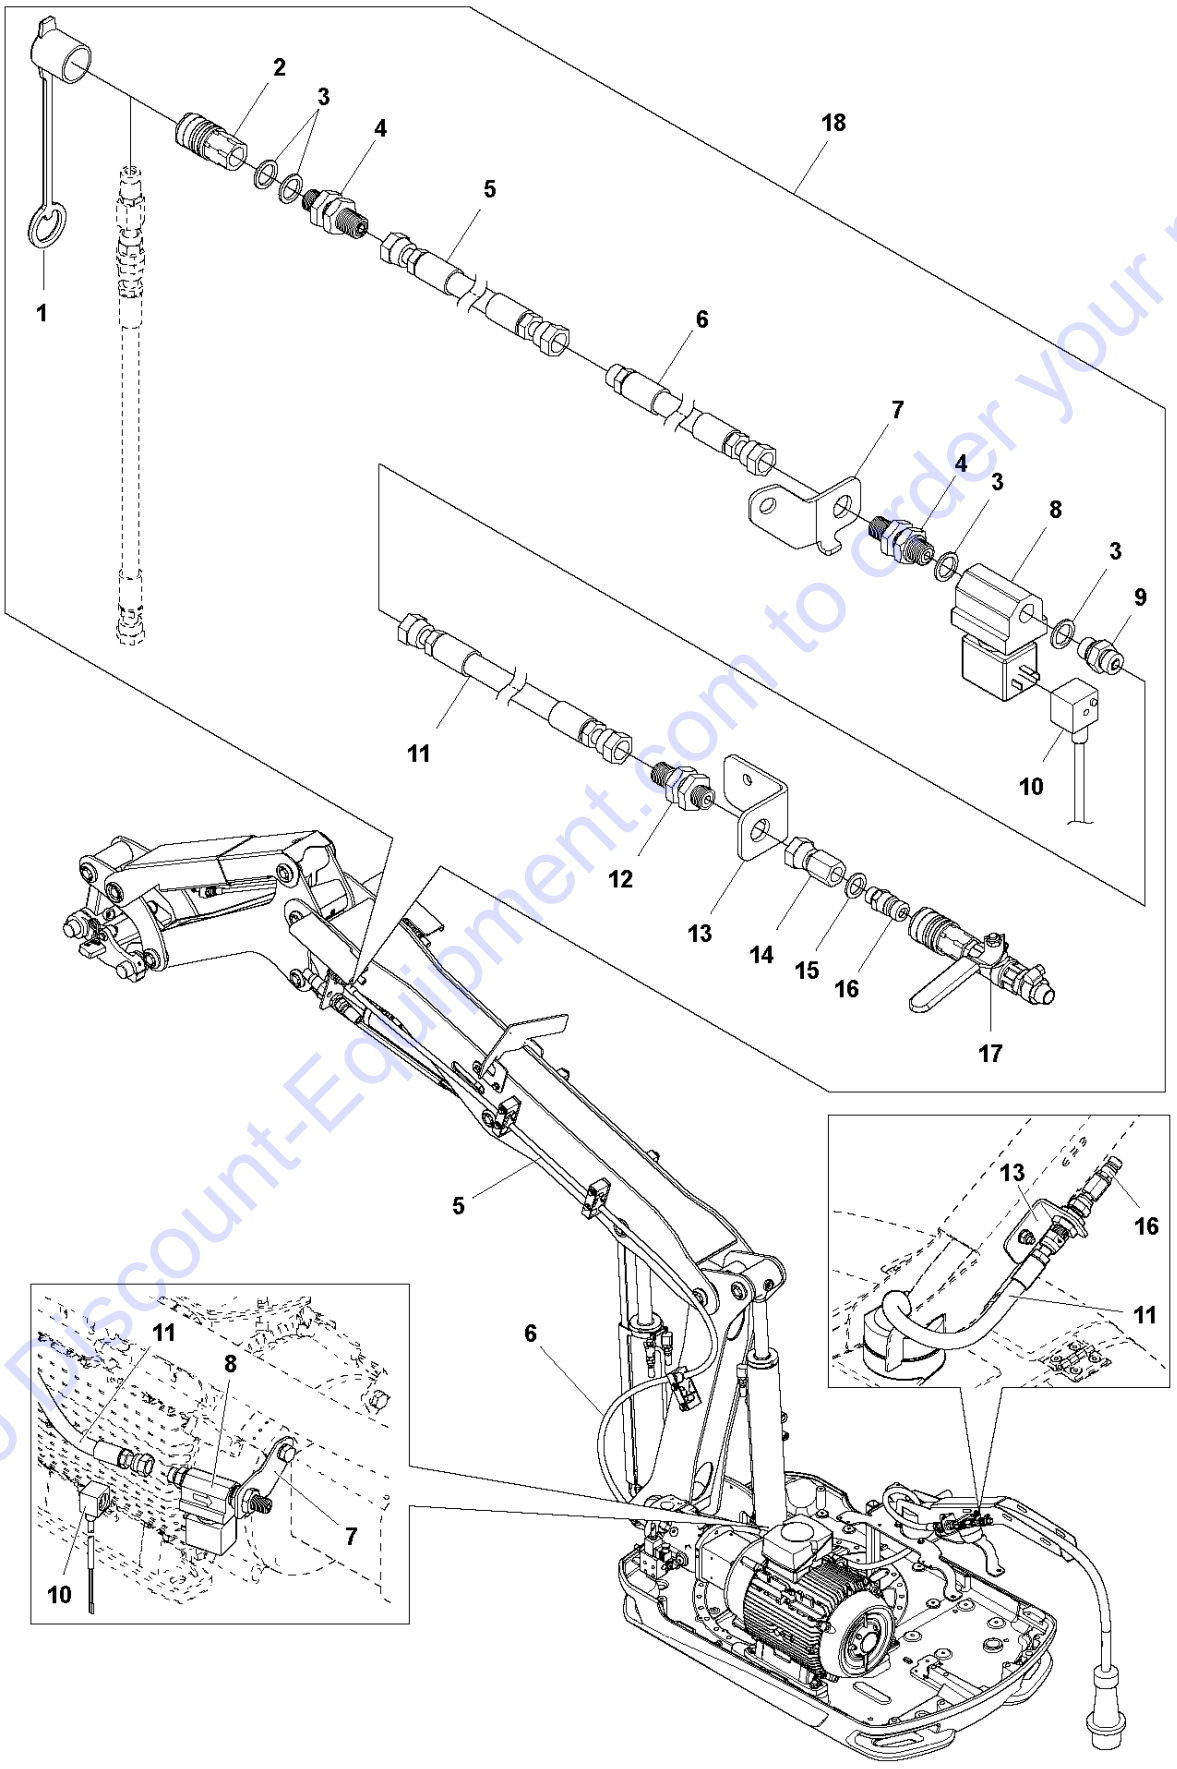

D DUST REDUCTION KIT
HOSES DXR250/270/300/310

HOSES DXR 250/270/300/310

DUST REDUCTION KIT, 2019-03

Ref	Part No	Description	Remark	QTY	KIT
1	589 79 45-01	DUST COVER		1	18
2	531 11 80-03	COUPLING		1	18
3	501 72 09-02	WASHER		4	18
4	576 41 20-01	ADAPTER		2	18
5	585 54 22-03	HOSE ASSY	DXR 250/270	1	18
5	585 54 22-02	HOSE ASSY	DXR 300	1	18
5	585 54 22-07	HOSE ASSY	DXR 310	1	18
6	588 95 87-03	HOSE ASSY		1	18
7	582 82 05-01	BRACKET		1	18
8	582 78 01-01	VALVE		1	18
9	589 01 54-01	ADAPTER		1	18
10	576 61 44-02	CABLE		1	18
11	589 34 84-01	HOSE ASSY		1	18
12	589 00 91-01	ADAPTER		1	18
13	589 40 32-01	BRACKET		1	18
14	582 90 56-01	ADAPTER		1	18
15	501 72 09-01	WASHER		1	18
16	531 11 83-54	NIPPLE		1	18
17	505 42 42-01	VALVE ASSY		1	18
18	583 80 71-02	DUST REDUCTION	DXR 250/270	1	
18	583 80 71-03	DUST REDUCTION	DXR 300	1	
18	583 80 71-04	DUST REDUCTION	DXR 310	1	

Go to Discount-Equipment.com to order your parts