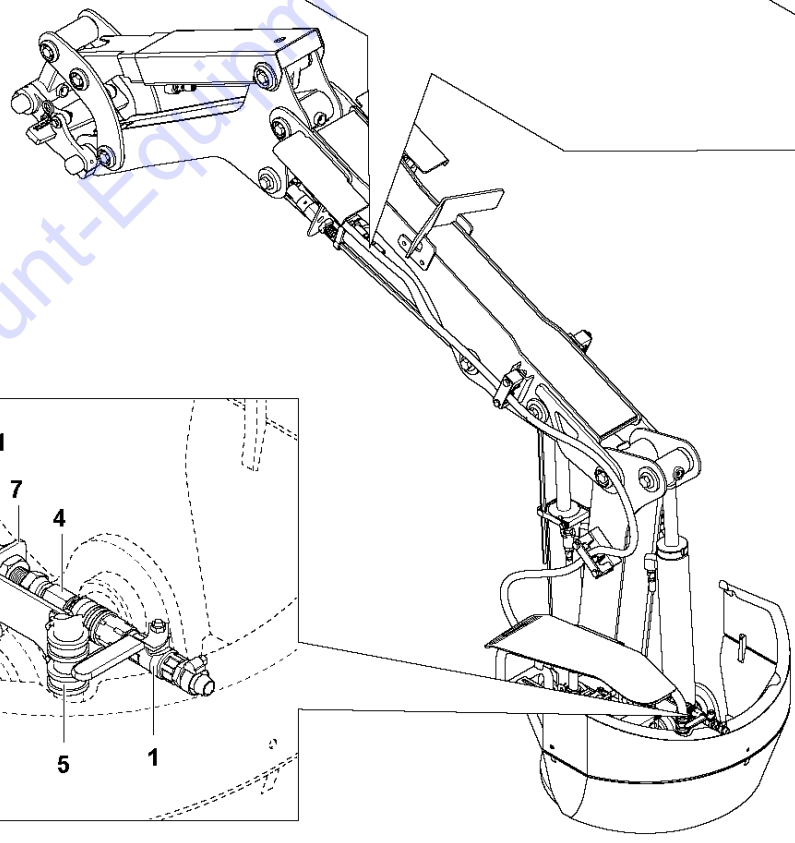

E DUST REDUCTION KIT
HOSES DXR140

Ref	Part No	Description	Remark	QTY	KIT
16	583 80 71-01	DUST REDUCTION		1	
1	505 42 42-01	VALVE ASSY		1	16
2	531 11 83-54	NIPPLE		1	16
3	501 72 09-01	WASHER		1	16
4	582 90 56-01	ADAPTER		1	16
5	583 83 12-01	HOSE CLAMP		2	16
6	522 66 93-01	LOCK NUT		2	16
7	582 81 66-01	BRACKET		1	16
8	576 61 44-01	CABLE		1	16
9	576 41 20-01	ADAPTER		2	16
10	501 72 09-02	WASHER		4	16
11	582 78 01-01	VALVE		1	16
12	589 01 54-01	ADAPTER		1	16
13	585 54 24-04	HOSE ASSY		1	16
14	531 11 80-03	COUPLING		1	16
15	589 79 45-01	DUST COVER		1	16

Go to Discount-Equipment.com to order your parts