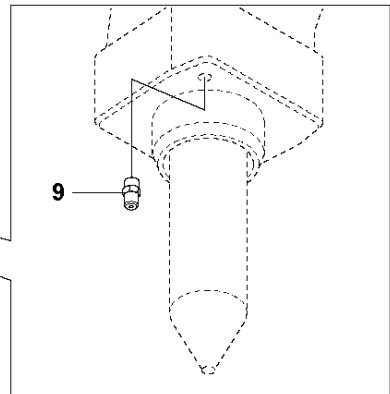

Go to Discount-Equipment.com to order your parts

C DUST REDUCTION KIT
SB 152/202/302

Ref	Part No	Description	Remark	QTY KIT
1	583 80 72-01	DUST REDUCTION	SB 152	1
1	583 80 72-02	DUST REDUCTION	SB 202/302	1
2	589 01 09-01	ADAPTER		1
3	585 48 42-10	HOSE ASSY	SB 152	1
3	585 48 42-11	HOSE ASSY	SB 202/302	1
4	501 73 96-03	WEAR PROTECTION	SB 152	1
4	501 73 96-02	WEAR PROTECTION	SB 202/302	1
5	582 77 99-01	ADAPTER		1
6	582 03 50-01	ADAPTER		1
7	501 72 09-01	WASHER		1
8	531 11 83-54	NIPPLE		1
9	582 78 00-01	NOZZLE		1