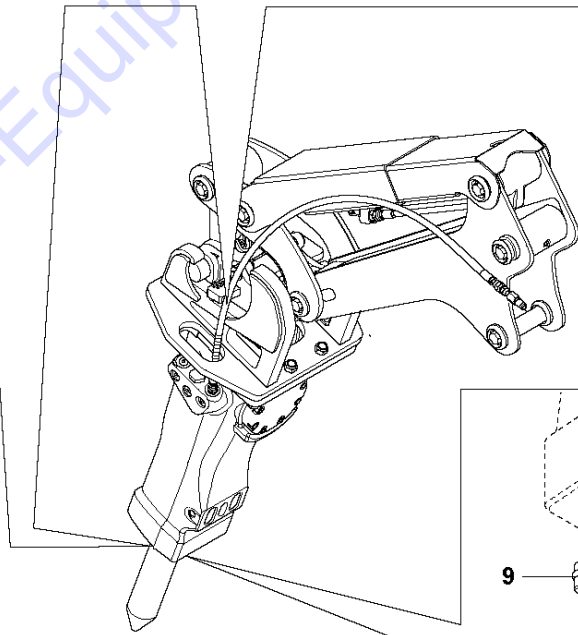

C DUST REDUCTION KIT
SB 152/202/302

Ref	Part No	Description	Remark	QTY KIT
1	583 80 72-01	DUST REDUCTION	SB 152	1
1	583 80 72-02	DUST REDUCTION	SB 202/302	1
2	589 01 09-01	ADAPTER		1
3	585 48 42-10	HOSE ASSY	SB 152	1
3	585 48 42-11	HOSE ASSY	SB 202/302	1
4	501 73 96-03	WEAR PROTECTION	SB 152	1
4	501 73 96-02	WEAR PROTECTION	SB 202/302	1
5	582 77 99-01	ADAPTER		1
6	582 03 50-01	ADAPTER		1
7	501 72 09-01	WASHER		1
8	531 11 83-54	NIPPLE		1
9	582 78 00-01	NOZZLE		1

Go to Discount-Equipment.com to order your parts