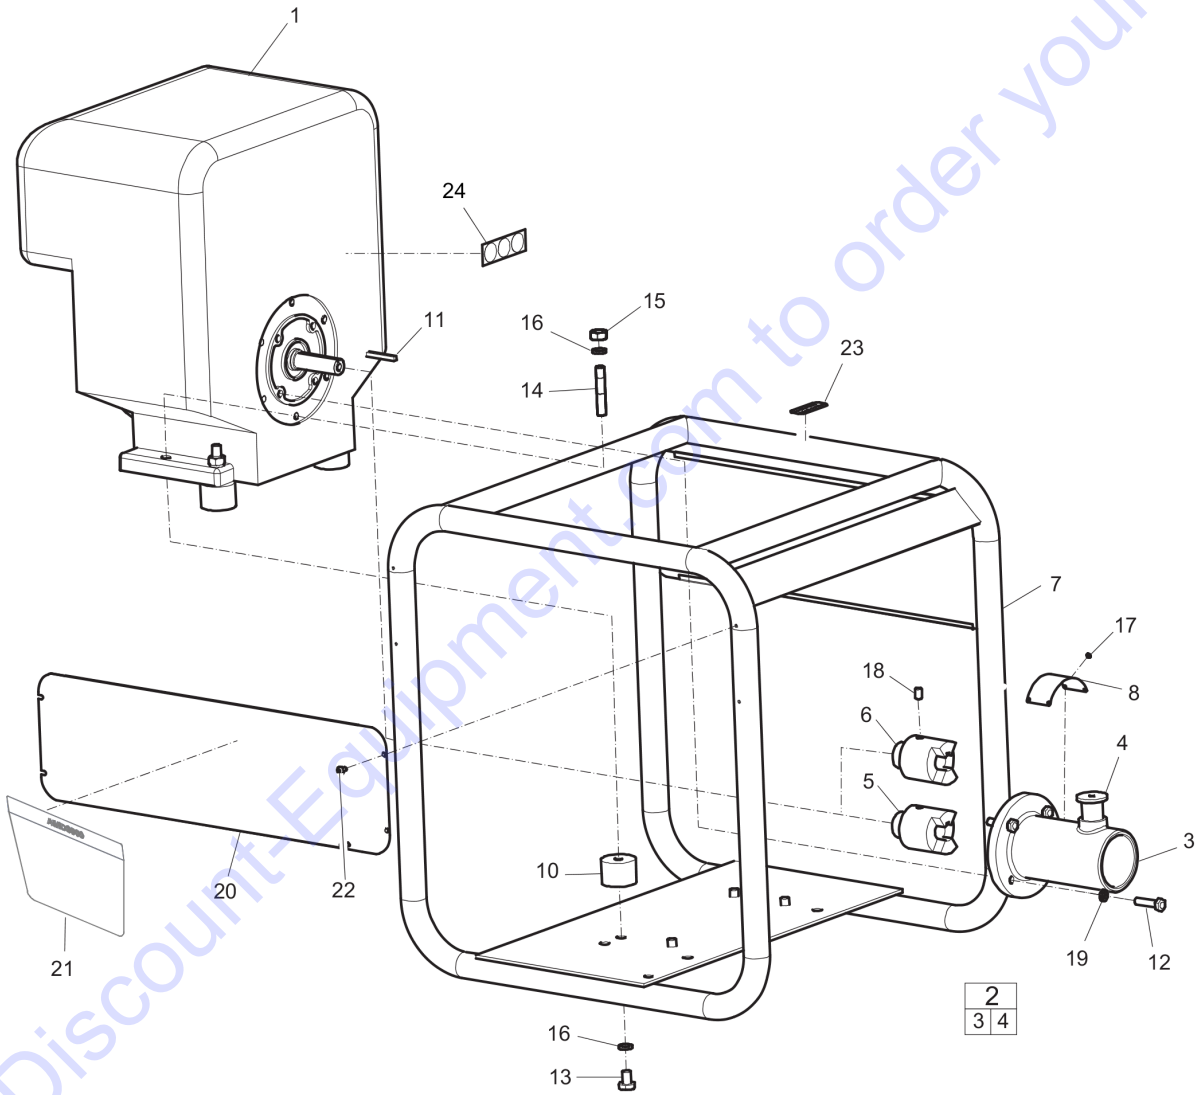

Spare parts list AMD 3000

Refer to the Parts Online web page for most up-to-date information. The printed information might be outdated.

Item	Part No.	Name	Qty	L
1	595462501	Engine	1	A
2	594377801	Coupling	1	
3	--	Guiding sleeve	1	
4	594372901	Locking piston	1	
5	594510601	Shaft coupling	1	B
6	595475601	Shaft coupling	1	C
7	595198601	Frame	1	
8	-	Data plate (Not available separately)	1	
10	594396301	Chock absorber	4	
11	595456001	Key	1	
12	594499401	Screw	4	
13	-	Screw, M10 x 14 mm DIN 933	4	
14	-	Stud, M10 x 45 mm DIN 976	4	
15	-	Lock nut, M10 mm DIN 985	4	
16	595182101	Spring washer	8	
17	595141401	Drive screw	4	
18	-	Screw, M8 x 12 mm DIN 916	1	
19	595061301	Spring washer	4	
20	594961701	Cover	2	
21	595502401	Label	2	E
22	-	Screw, M4 x 8 mm DIN 7500	8	
23	594795201	Instruction decal	1	
24	594627501	Safety label	1	F

Comments for Page: AMD 3000

(L)OCAL REMARKS

A | Lombardini 15 LD 225

B | Dynapac - for metric shaft engine.

C | Australian - for metric shaft engine.

D | "AMD 3000"

E | "-"

F | Safety warnings