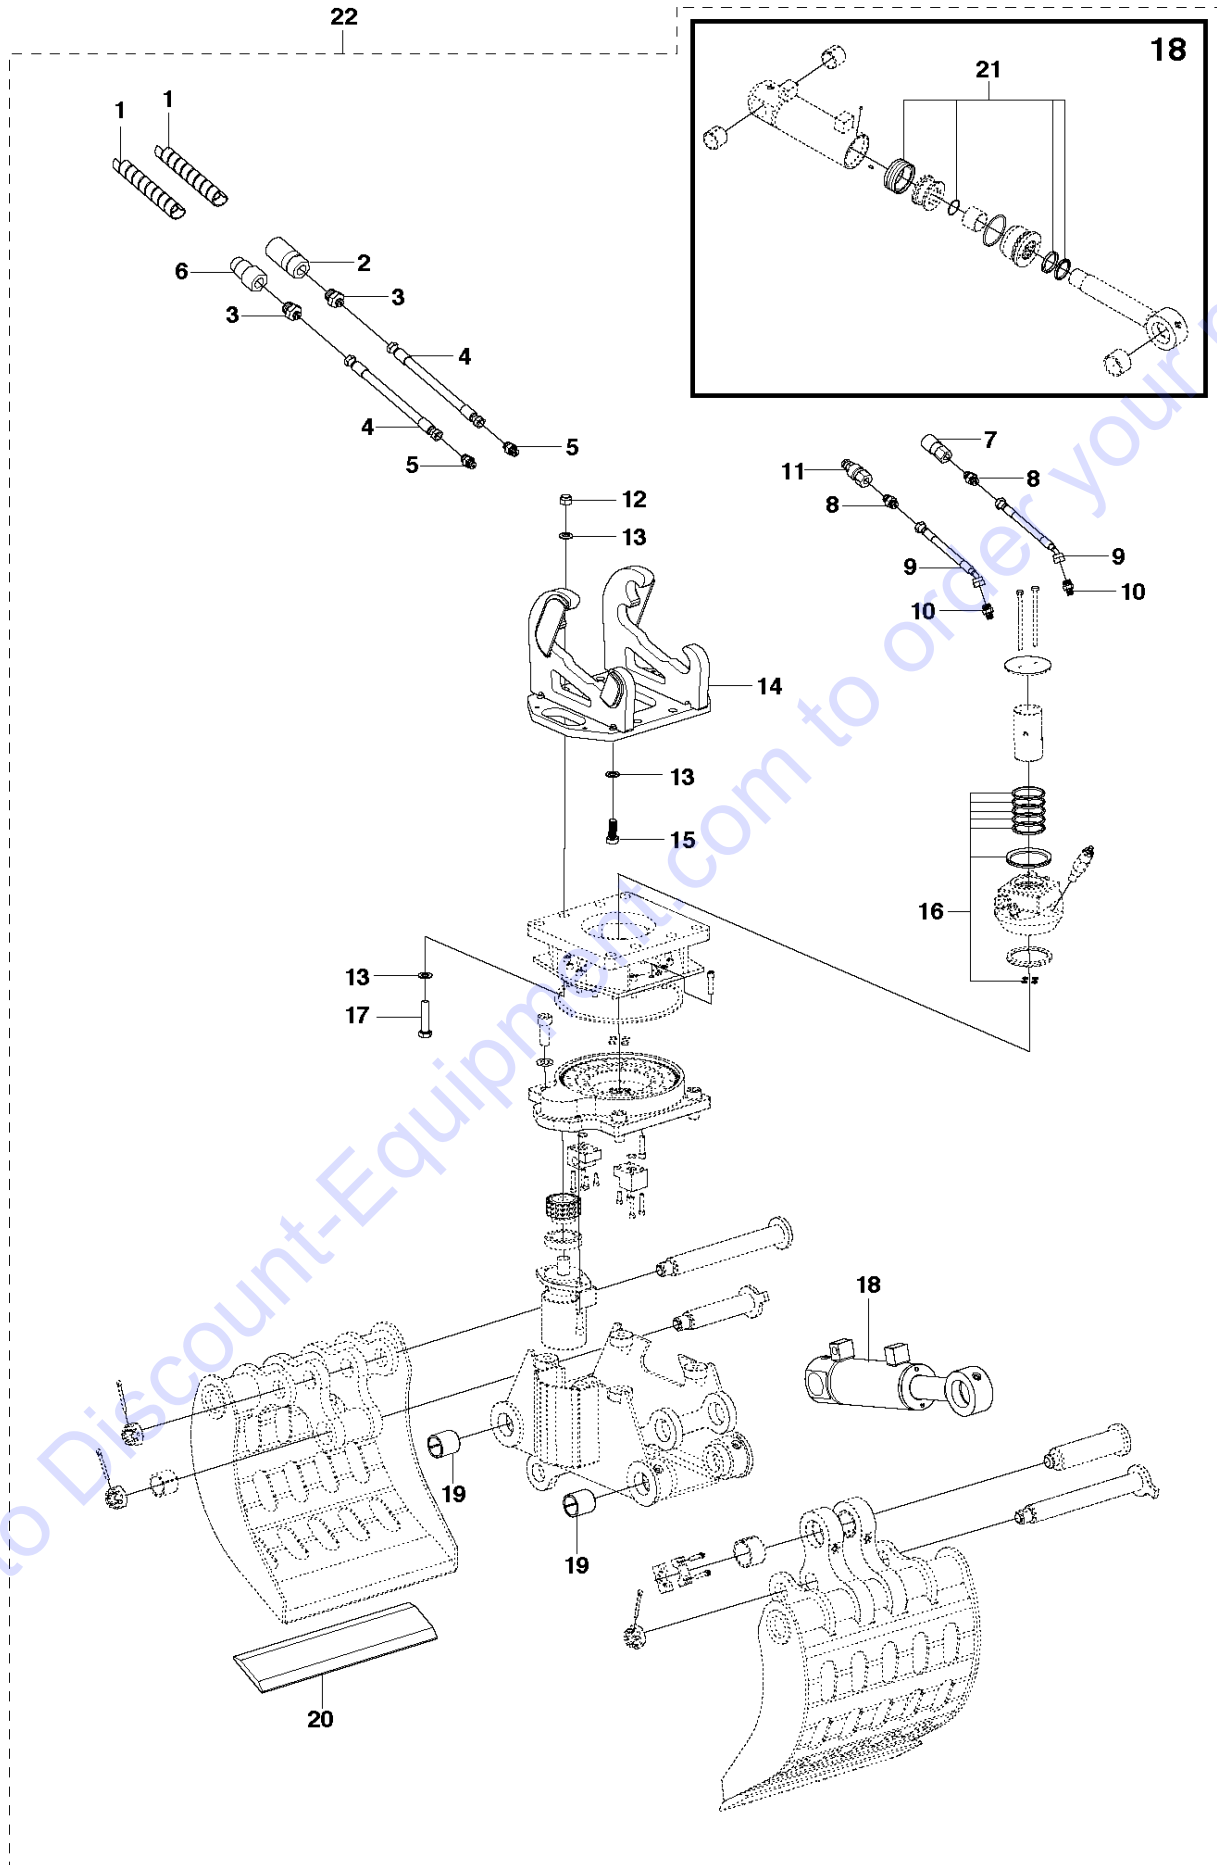

Ref	Part No	Description	Remark	QTY	KIT
1	523 04 32-03	PROTECTIVE SPIRAL		2	
2	576 37 34-01	QUICK COUPLING		1	
3	510 24 58-01	ADAPTER		2	
4	585 55 15-02	HOSE ASSY		2	
5	586 87 61-01	ADAPTER		2	
6	576 37 32-01	QUICK COUPLING		1	
7	510 26 81-01	QUICK COUPLING		1	
8	586 76 72-01	ADAPTER		2	
9	587 06 20-01	HOSE ASSY		2	
10	587 06 21-01	SCREW		2	
11	574 66 42-01	WASHER		4	
12	510 26 80-01	QUICK COUPLING		1	
13	522 66 97-01	LOCKING NUT		4	
14	522 67 19-01	WASHER		4	
15	586 06 20-01	ADAPTER		1	
16	586 75 22-01	ROTOR		1	
17	522 66 79-01	SCREW EHHM		4	
18	586 75 14-01	SEAL KIT		1	
19	586 75 21-01	HYDRAULIC CYLINDER		1	
20	586 75 24-01	WEAR PLATE		2	
21	586 75 11-01	SEAL KIT		1	19
22	586 74 93-01	BUSHING		8	19
23	586 75 05-01	BUSHING		1	19
24	586 75 07-01	BUSHING		2	
25	586 74 29-01	TOOL		1	

Go to Discount-Equipment.com to order your parts

MG200

GRAPPLER

Ref	Part No	Description	Remark	QTY KIT
1	523 04 32-03	PROTECTIVE SPIRAL		2
2	510 26 81-01	QUICK COUPLING		1
3	586 76 72-01	ADAPTER		2
4	510 06 97-16	HOSE ASSY		2
5	510 24 58-01	ADAPTER		2
6	510 26 80-01	QUICK COUPLING		1
7	576 37 34-01	QUICK COUPLING		1
8	510 24 58-01	ADAPTER		2
9	585 55 15-02	HOSE ASSY		2
10	505 26 84-01	ADAPTER		2
11	576 37 32-01	QUICK COUPLING		1
12	522 80 89-01	SCREW EHHM		4
13	522 67 19-01	WASHER		12
14	586 04 90-01	ADAPTER		1
15	586 16 41-02	SCREW EHHM		4
16	586 75 41-01	SEAL KIT		1
17	522 66 97-01	LOCKING NUT		4
18	586 75 43-01	HYDRAULIC CYLINDER		1
19	586 75 51-01	BUSHING		4
20	586 75 48-01	WEAR PLATE		2
21	586 75 39-01	SEAL KIT		1
22	586 74 30-01	TOOL		1