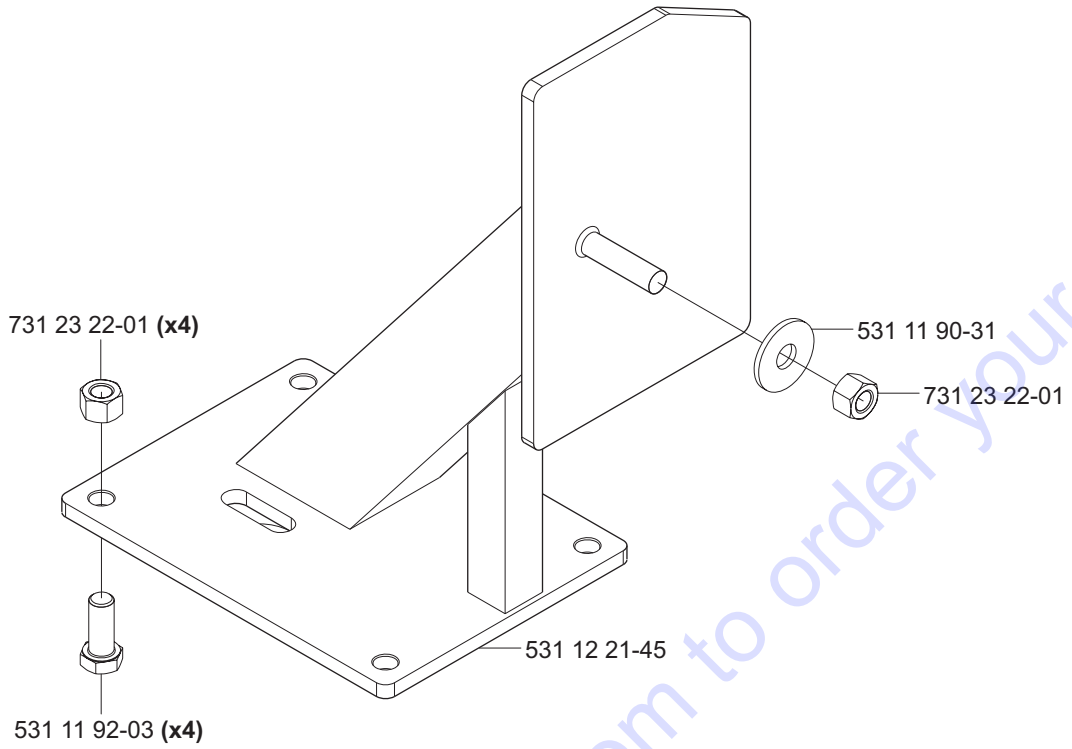

D Angle adapter Mounting bracket
complete 531 11 31-37