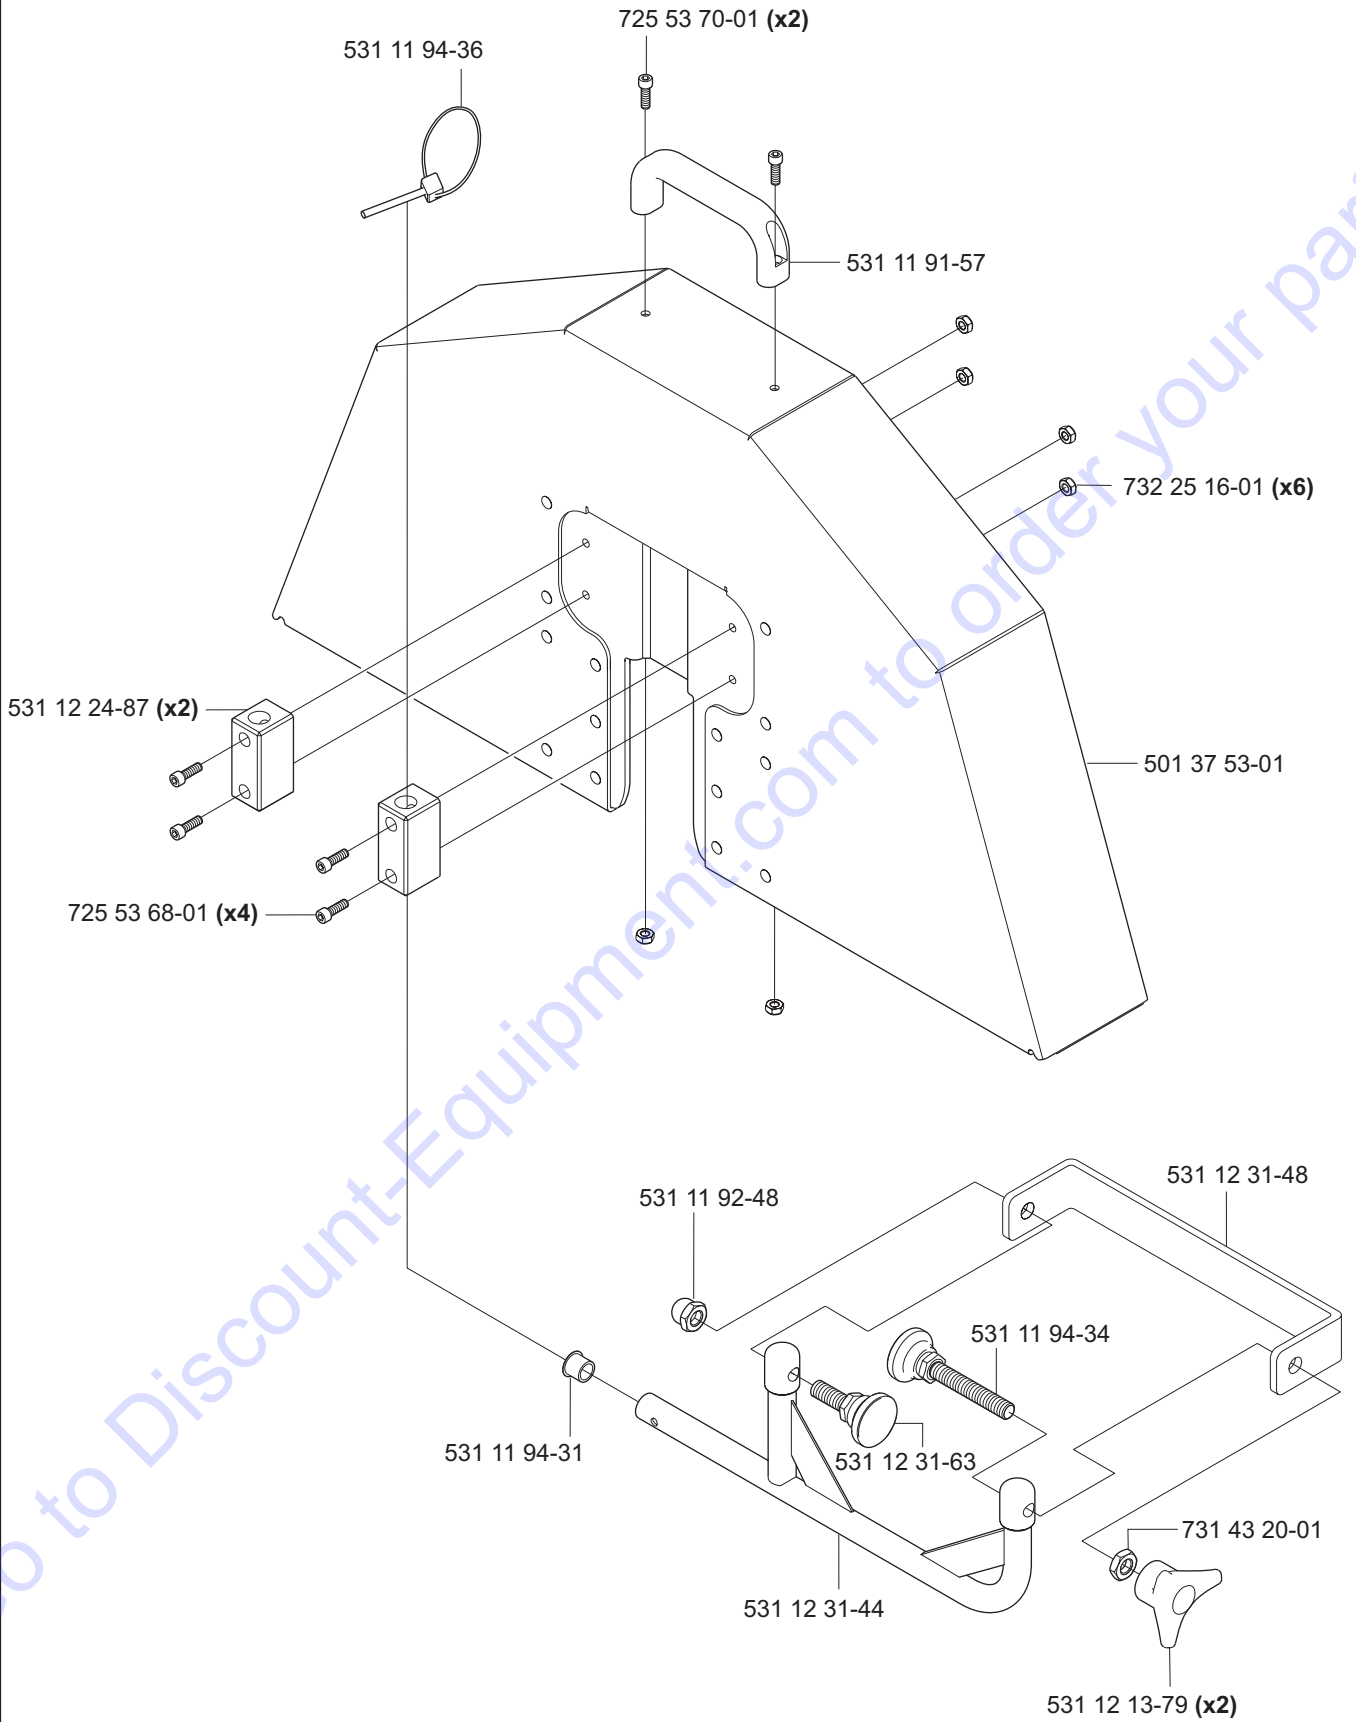

A DIMAS Wall saw wireguard WS 400
complete 501 37 54-01