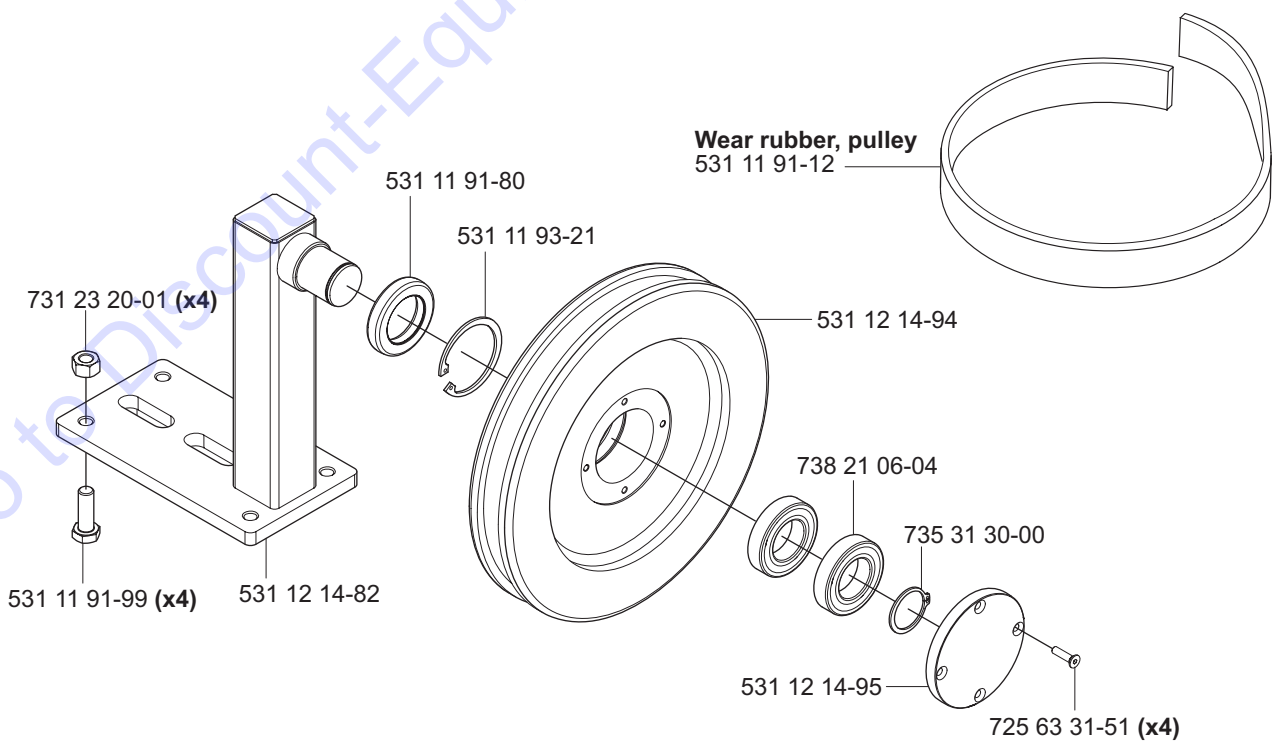

C

Pulley with bracket complete 531 11 30-33