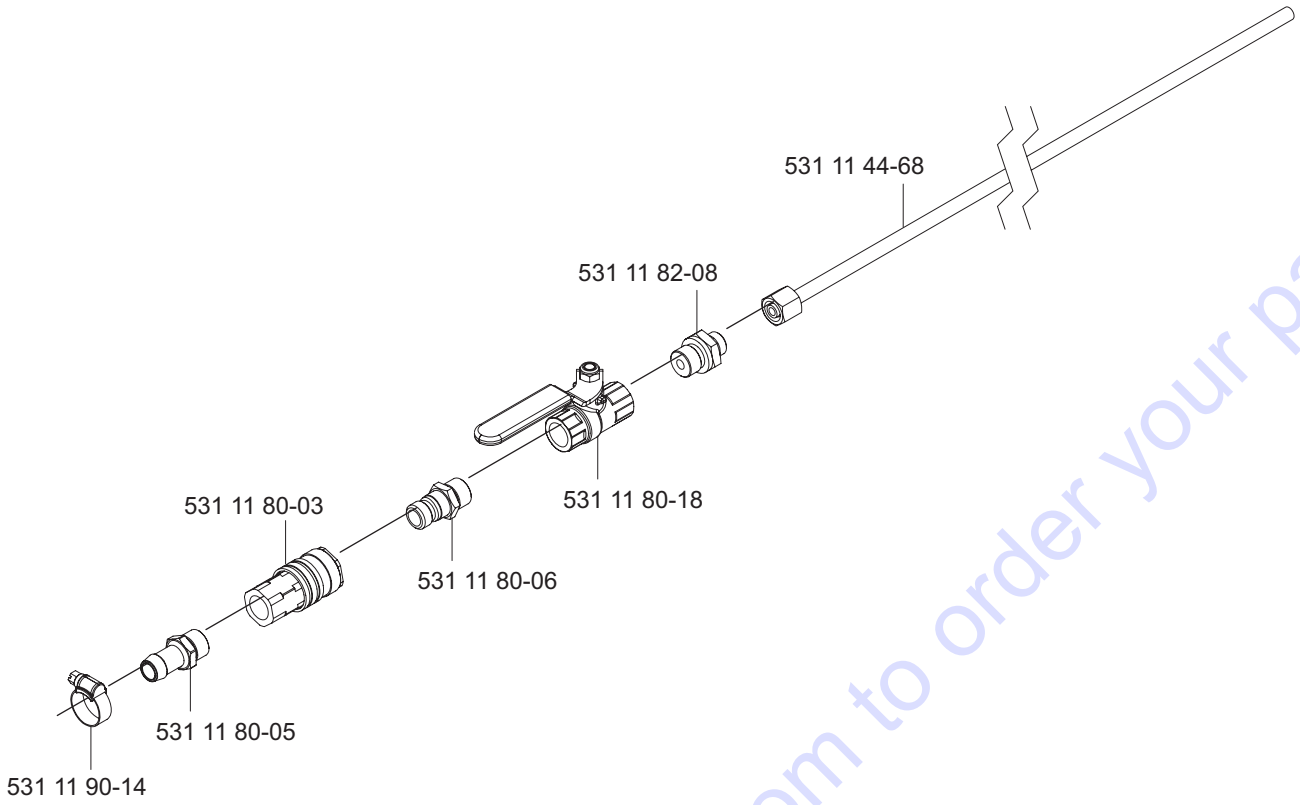

E Angle plate for pulley
complete 531 11 31-35

F Water Lance complete 531 12 15-25

Go to Discount-Equipment.com to order your parts

PARTS FINDER

**Search Website
by Part Number**

**Search Manual
Library For Parts
Manual & Lookup Part
Numbers – Purchase
or Request Quote**