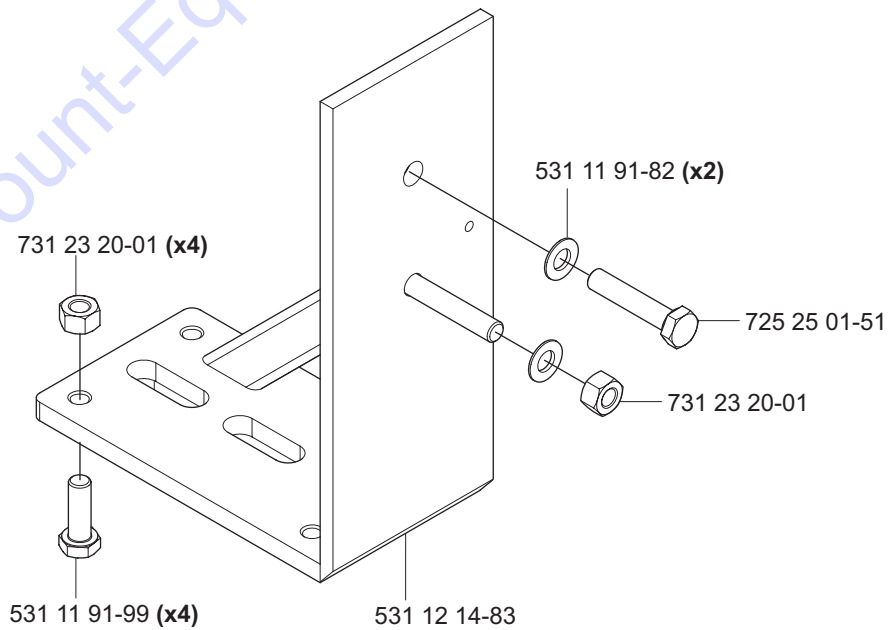

E Angle plate for pulley
complete 531 11 31-35