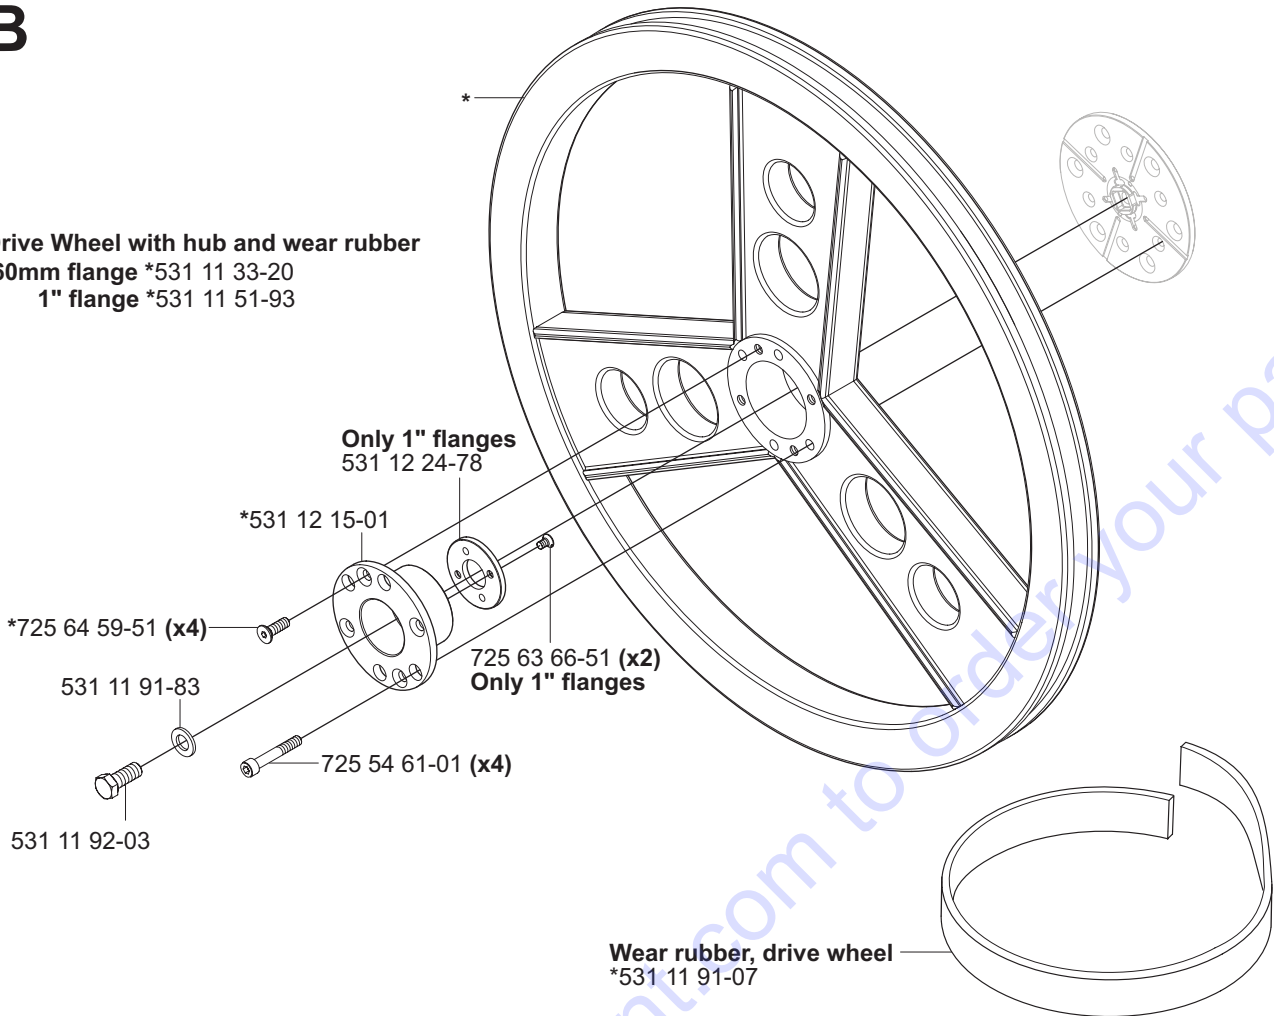

B

*Drive Wheel with hub and wear rubber
60mm flange *531 11 33-20
1" flange *531 11 51-93