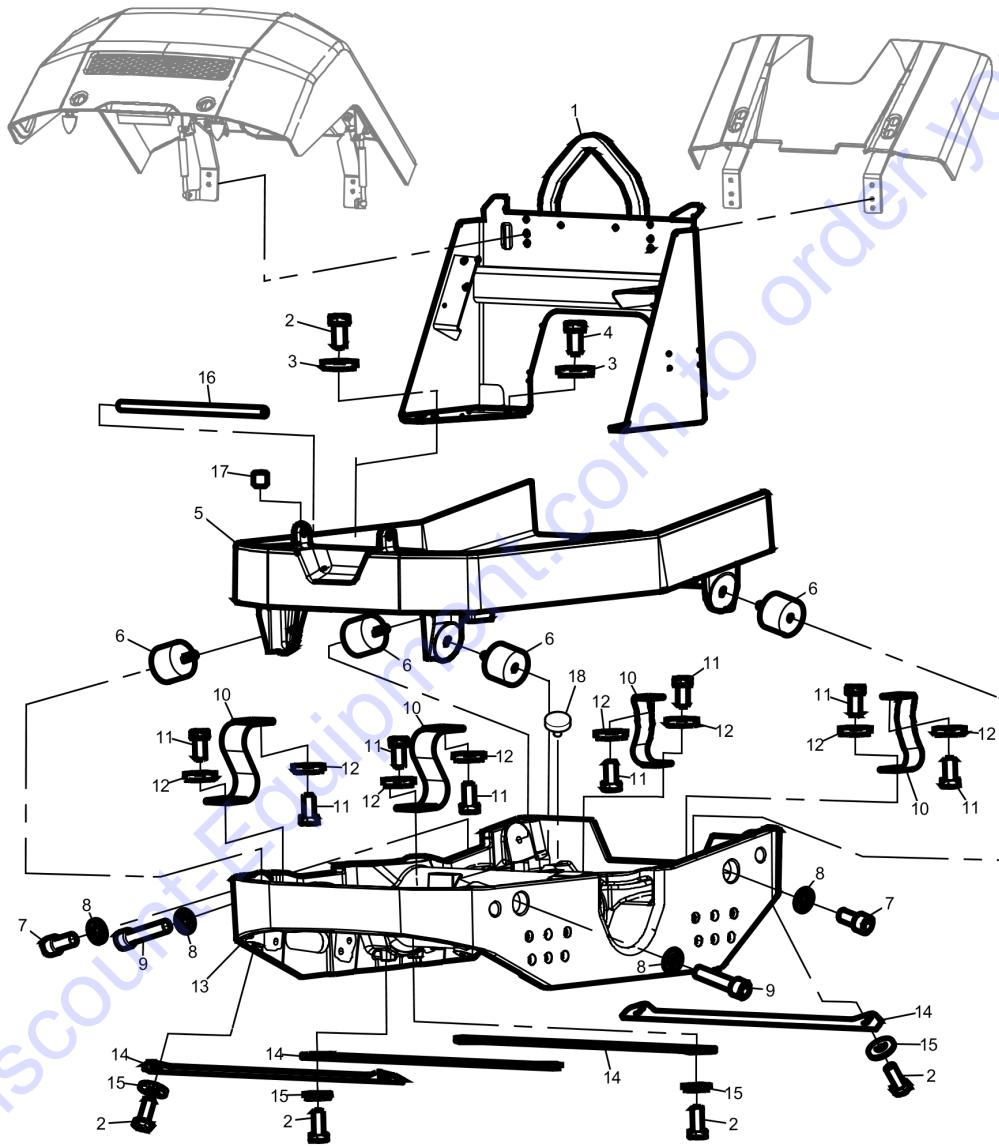

Mechanical Frames and scrapers

Refer to the Parts Online web page for most up-to-date information. The printed information might be outdated.

Item	Part No.	Name	Qty	L
1	594753401	Lifting device	1	
2	595344701	Hex. head screw	12	
3	594124501	Washer lock	6	
4	594118501	Screw hexagon	4	
5	595124601	Engine base	1	
6	594190701	Shock absorber	4	
7	595348901	Hex sock. screw	2	
8	595113401	Washer DIN125	4	
9	595216001	Hexagon socket head cap screw	2	
10	594141501	Strap	4	
11	595345301	Hex. head screw	8	
12	594124001	Washer, 13x36x6 mm, 0.51x1.42x0.24 ". 300HV	8	
13	595125401	Lower frame	1	
14	594165901	Scraper	4	
15	594123601	Washer	8	
16	595363601	Hood lock rod	1	
17	595110601	Set screw	2	
18	594190801	Bumper	4