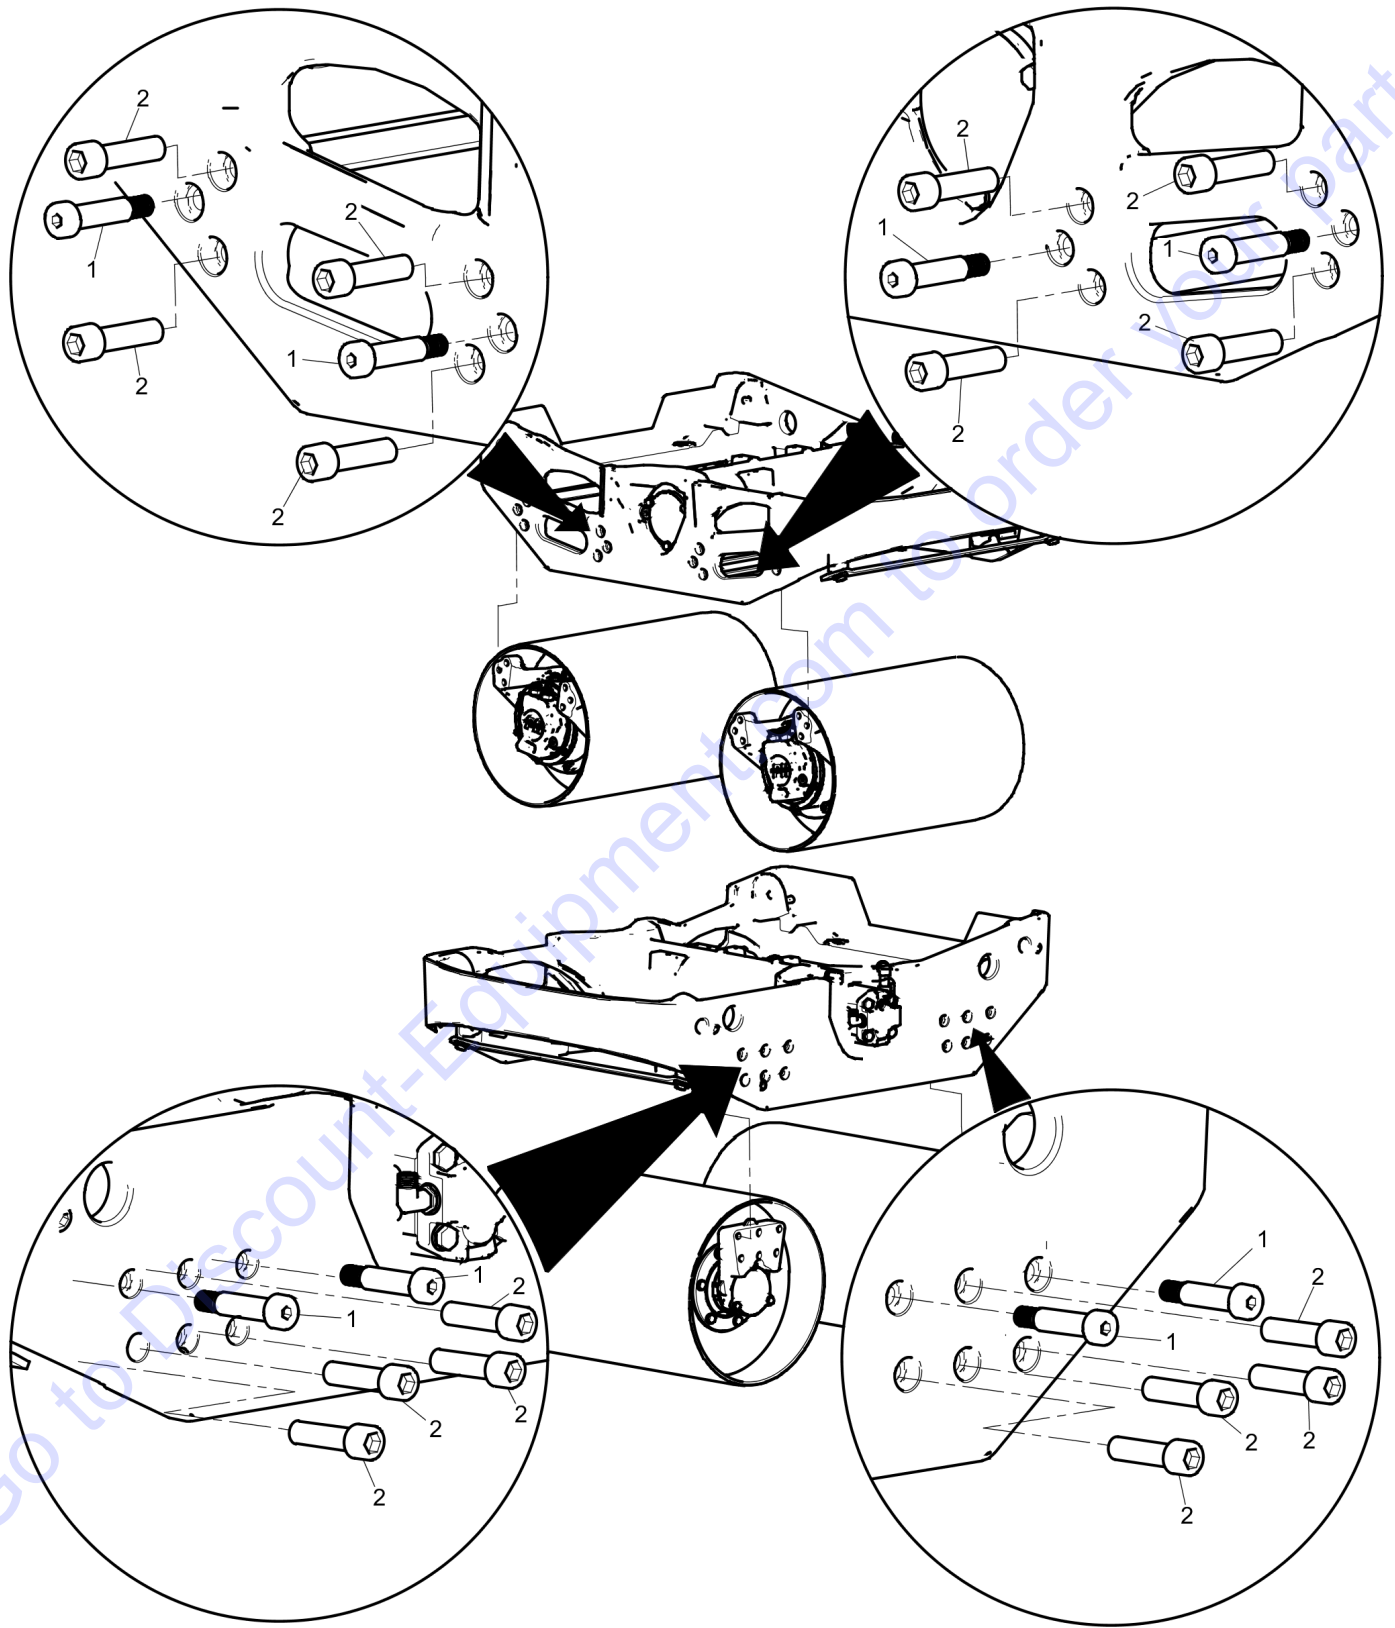

Mechanical Drum installation

Refer to the Parts Online web page for most up-to-date information. The printed information might be outdated.

Item	Part No.	Name	Qty	L
1	595111601	Tight fitting screw, M10 D 12x40 mm, Zn-Ni	8	
2	595347201	Hexagon socket head cap screw	16	

Go to Discount-Equipment.com to order your parts