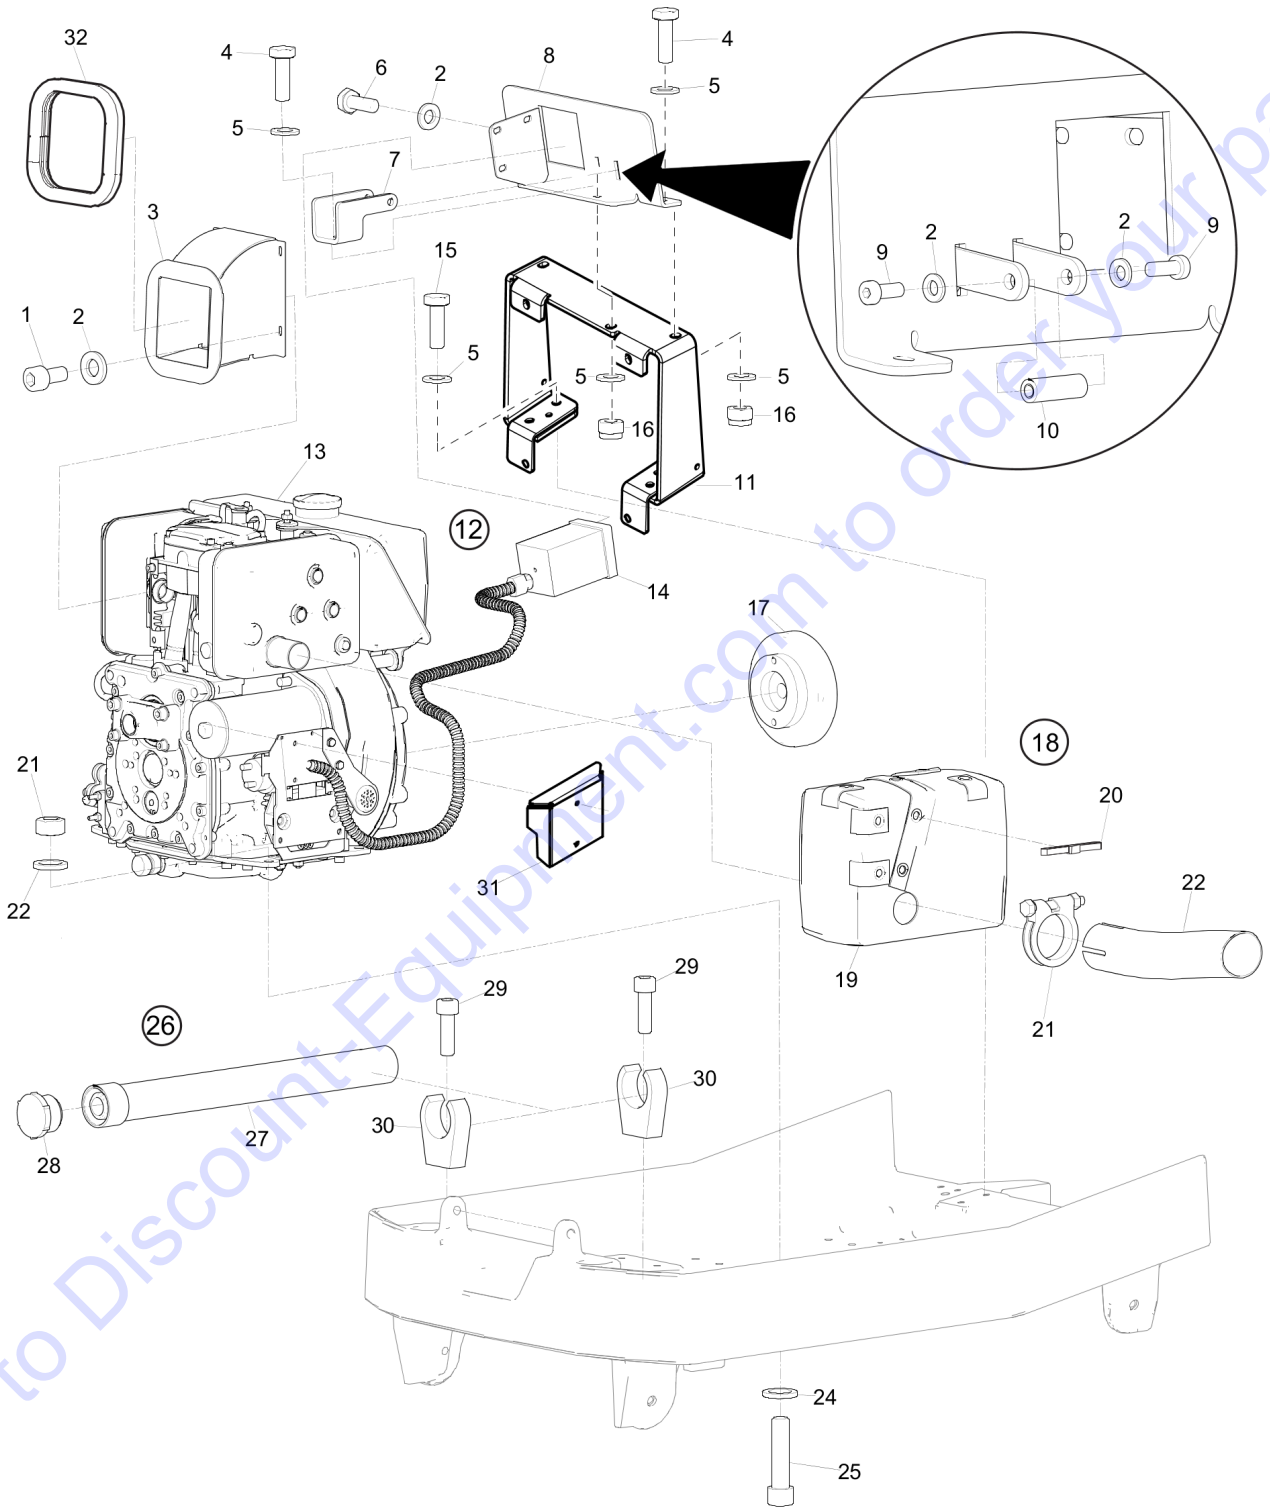

Engine Engine installation, Hatz 1D42 electric start

Refer to the Parts Online web page for most up-to-date information. The printed information might be outdated.

Item	Part No.	Name	Qty	L
1	595347901	Screw	2	
2	595036501	Plain washer	7	
3	595366701	Air inlet	1	
4	595033401	Hex. head screw	3	
5	595036601	Washer DIN125	10	
6	595033201	Hex. head screw	3	
7	594170001	Bracket	1	
8	595362501	Holder, control panel	1	
9	594671201	Screw, M6 x 16 mm	2	
10	594170201	Shaft	1	
11	594188201	Bracket, oil cooler	1	
12	595126101	Engine Hatz 1D42S Manual start, complete	1	
13	-	Engine	1	
14	595384401	Start box, complete	1	
15	594117901	Hex. head screw m8 x 20	4	
16	595352301	Lock nut	3	
17	594465301	Clutch, complete	1	
18	594213101	Heat protection, complete	1	
19	-	Heat protection	1	
20	594182201	Cable tie, stainless	4	
21	595114901	Clamp	1	
22	594184501	Exhaust pipe	1	
23	595351801	Hexagon nut m12	4	
24	595118901	Lock washer	8	
25	595349001	Screw DIN912	4	
26	595132301	Oil drain hose, complete	1	
27	-	Mangueira	1	
28	594180301	Plug	1	
29	595347501	Screw, MC6S M5 x 16 mm 8.8 fzb	2	
30	594329501	Clip	2	
31	595370301	Protective plate	1	
32	595366801	Edge trim	1	

Refer to the Parts Online web page for most up-to-date information. The printed information might be outdated.