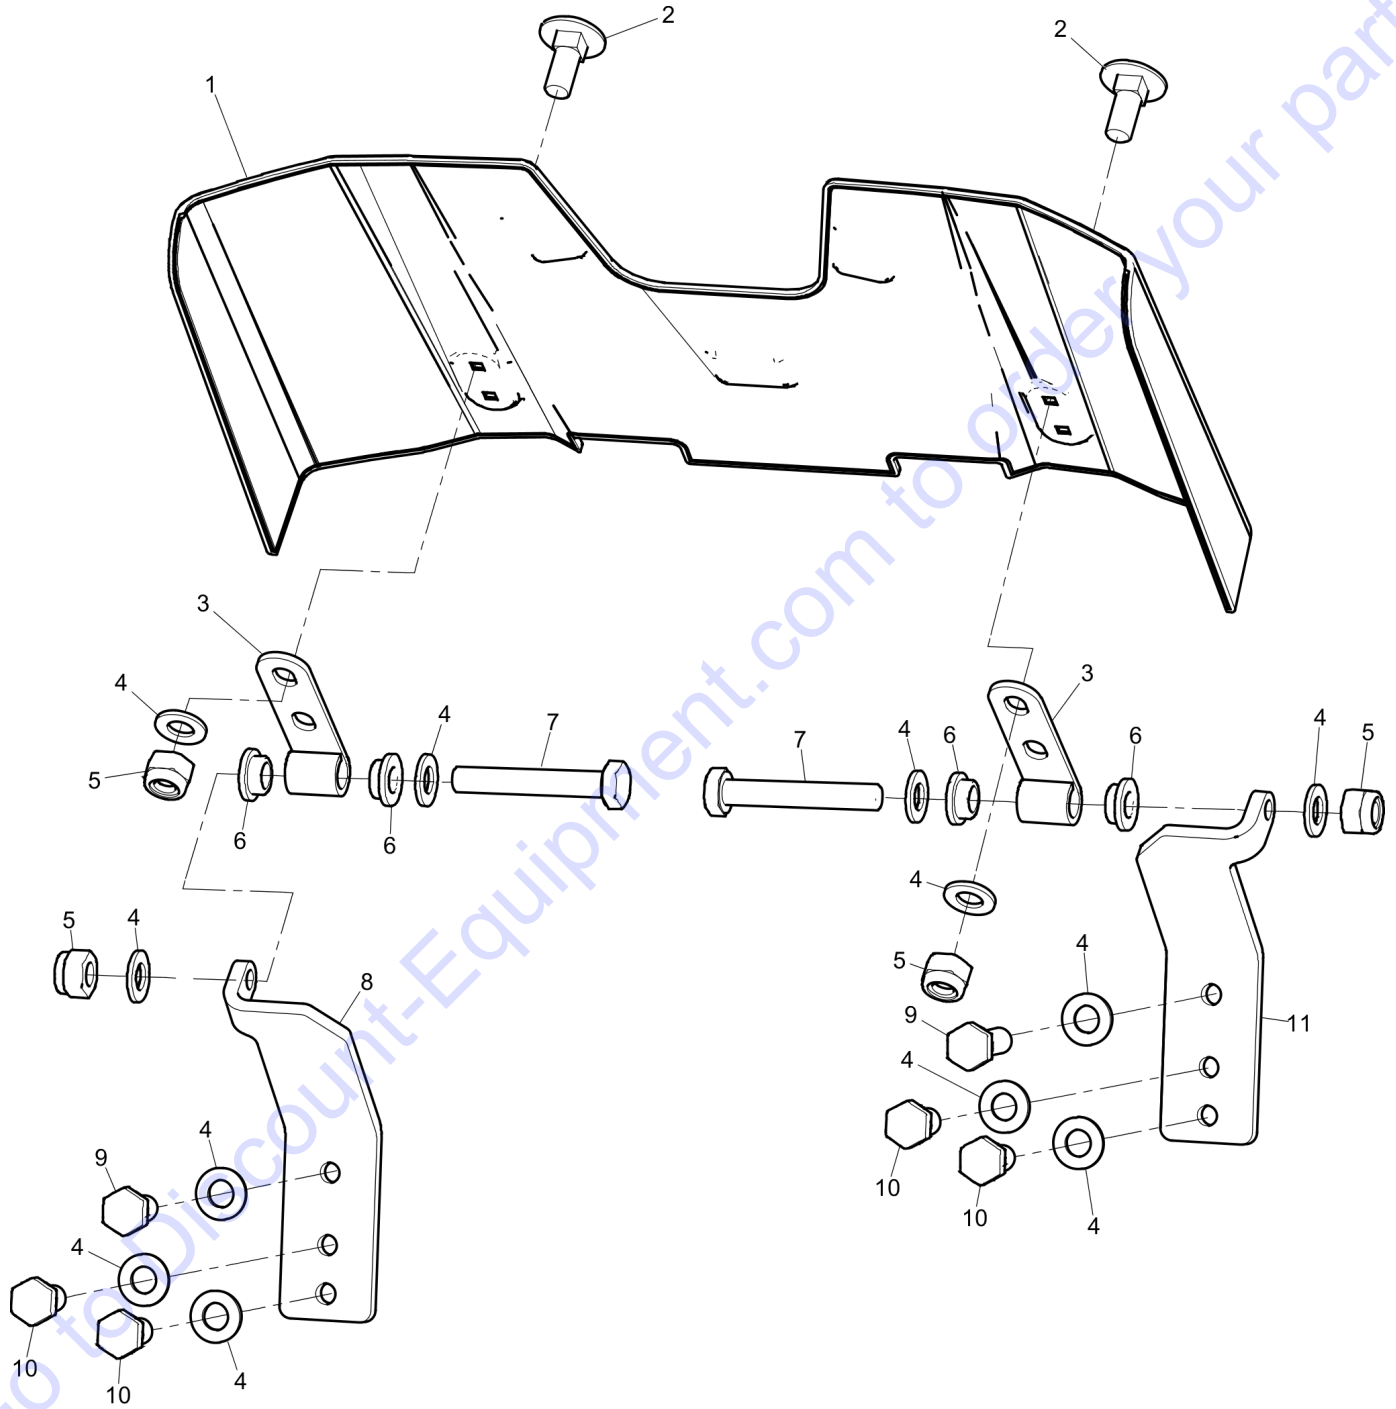

Mechanical Rear hood

Refer to the Parts Online web page for most up-to-date information. The printed information might be outdated.

Item	Part No.	Name	Qty	L
1	594960001	Rear hood	1	
2	594122001	Flat head screw	4	
3	594166601	Hinge	2	
4	595036601	Washer DIN125	14	
5	595352301	Lock nut	6	
6	594170801	Bushing	4	
7	595287101	Hexagon bolt	2	
8	595363301	Bracket, right	1	
9	595110101	Hex. head screw m8 x 16	2	
10	595033401	Hex. head screw	4	
11	595363201	Bracket, left	1	

Refer to the Parts Online web page for most up-to-date information. The printed information might be outdated.