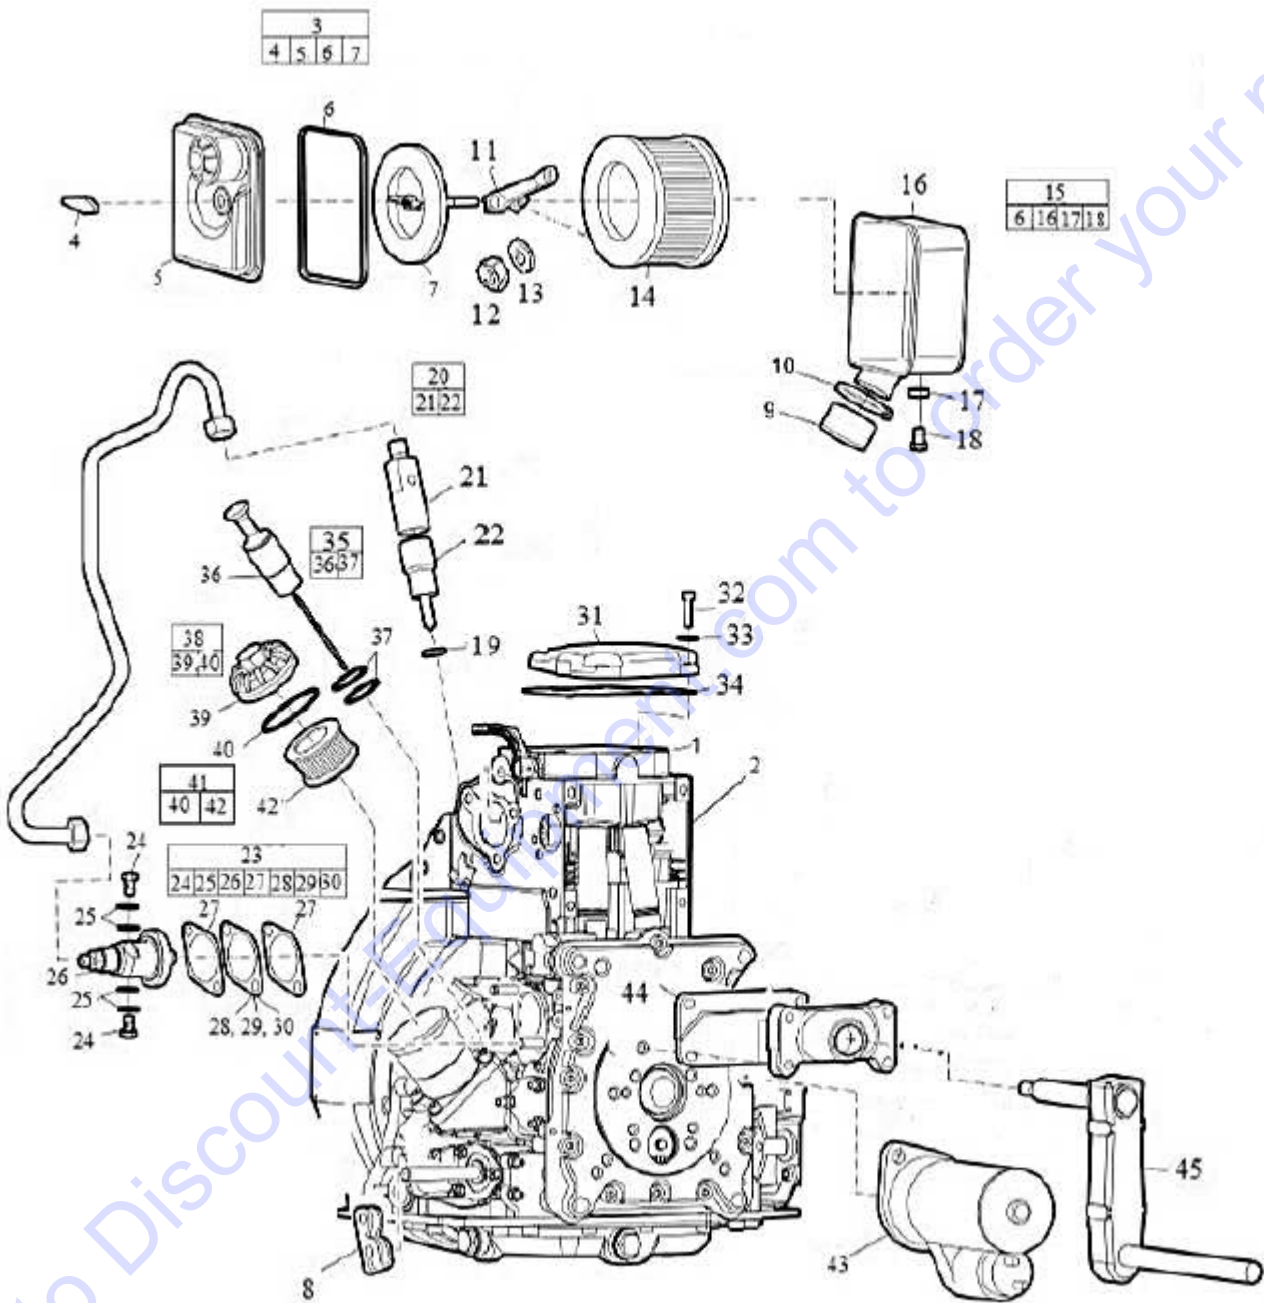

Engine Hatz 1D42S

Refer to the Parts Online web page for most up-to-date information. The printed information might be outdated.

Item	Part No.	Name	Qty	L
1	595126101	Engine Hatz 1D42S Manual start, complete	1	
2	595126001	Engine Hatz 1D42 Manual start, complete	1	
3	595367901	Hatz 1D42SEPA EL start	1	
4	594571501	Nut	1	
5	-	Injector part	1	
6	594759101	Gasket	1	
7	595383501	Holder	1	
8	594306801	Throttle lever	1	
9	595129301	Cover	1	
10	594313901	Hose clamp	1	
11	595372601	Bracket	1	
12	595373001	Nut, M8	2	
13	595372901	Washer, M8	2	
14	595377201	Air Filter element	1	
15	594565501	Housing	1	
6	594759101	Gasket	1	
16	-	Housing	1	
17	594565401	Washer	1	
18	595372701	Screw	1	
19	594597501	Gasket	1	
20	595133001	Injector, complete	1	
21	-	Injector part	1	
22	595374501	Nozzle	1	
23(24-30)	595133101	Injection pump, complete	1	
24	594207301	Banjo screw	2	
25	594207301	Banjo screw	4	
26	-	Pump part	1	
27	-	Shim	1	
28	-	Shim	1	
29	-	Shim	1	
30	-	Shim	1	
31	594595001	Valve cover	1	
32	595373101	Screw, M6 x 25 mm	4	
33	594759201	Washer	4	
34	594302801	Valve cover gasket	1	
35	594303001	Oil dipstick, cpl	1	
36	-	Dipstick	1	
37	595131801	O-ring	2	

Refer to the Parts Online web page for most up-to-date information. The printed information might be outdated.