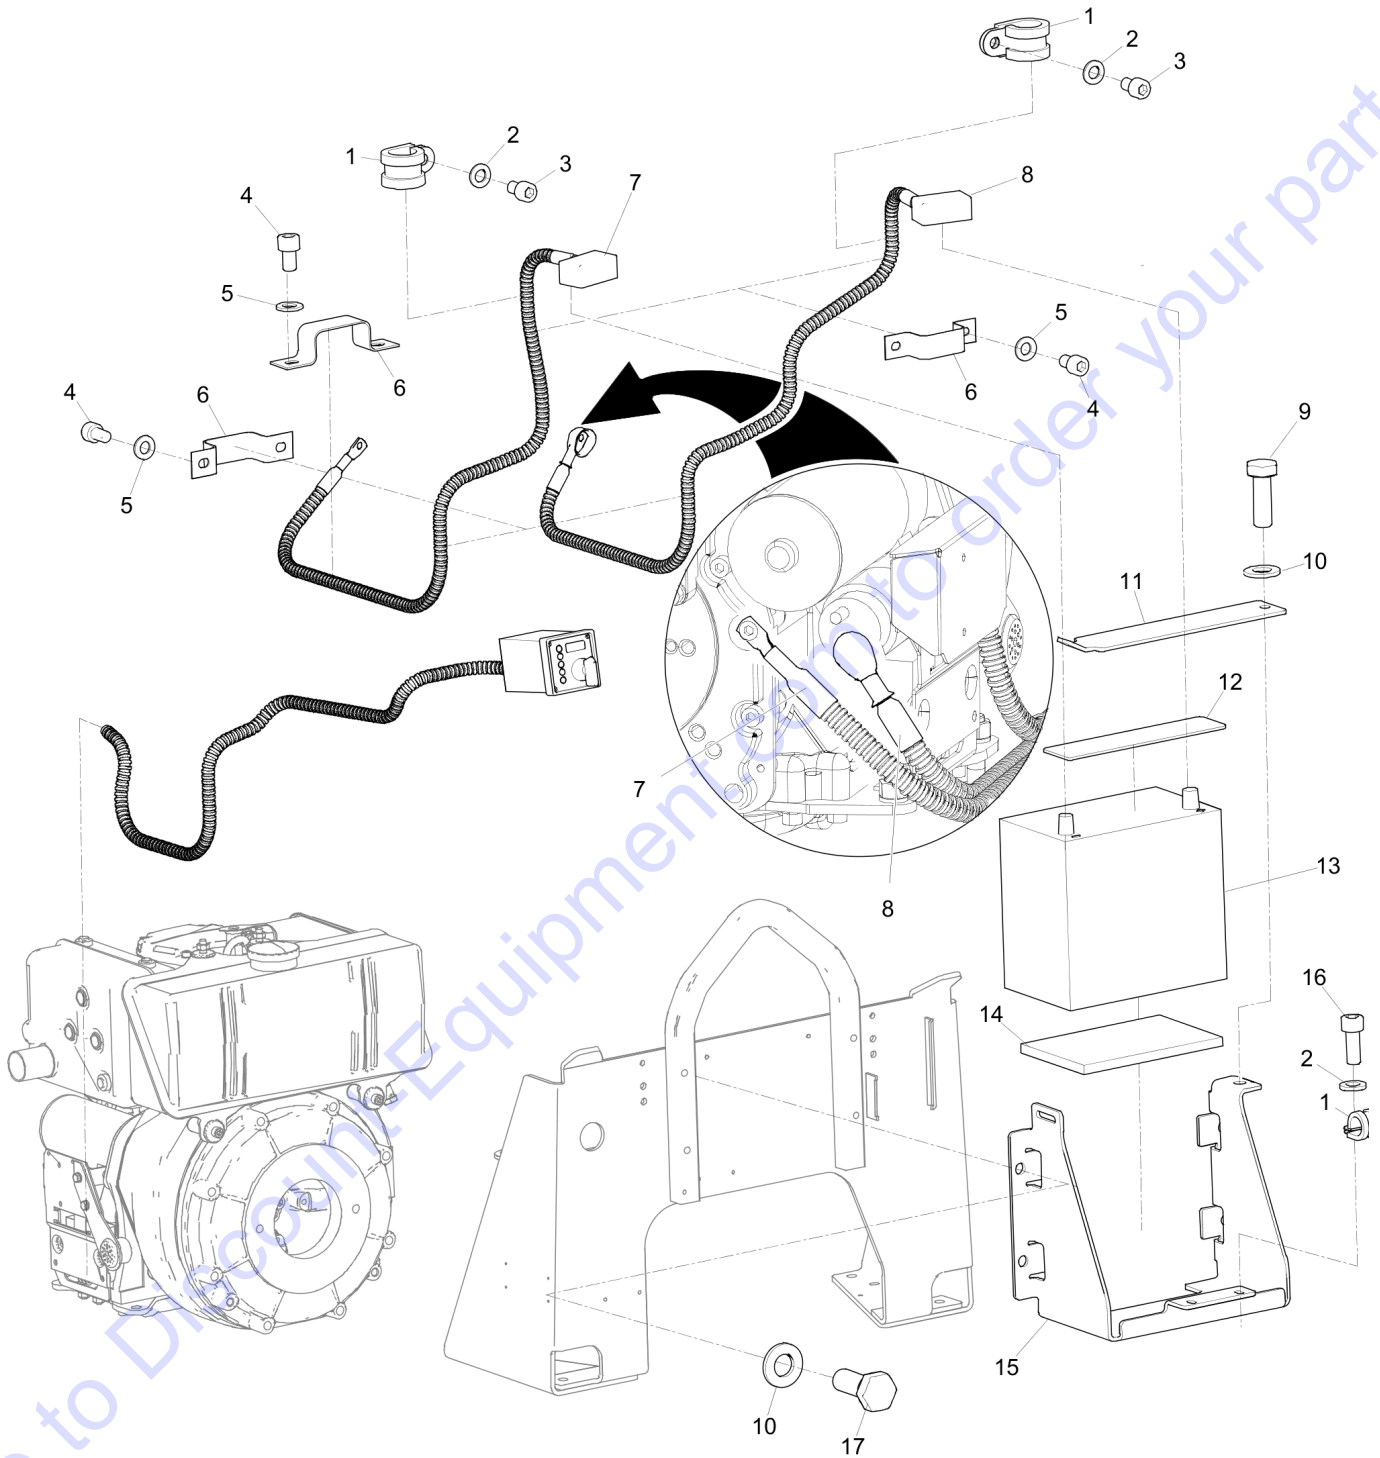

Go to Discount-Equipment.com to order your parts

This page intentionally left blank

Go to [Discount-Equipment.com](http://Discount-Equipment.com) to order your parts

Electric system Electric equipment

Item	Part No.	Name	Qty	L
1	594125601	Pipe clamp	4	
2	595036501	Plain washer	2	
3	595034201	Screw	2	
4	595110901	Hex. sock screw	6	
5	594123801	Plain washer	6	
6	595115001	Clamp	3	
7	595125901	Connection cable, complete (-)	1	
8	595125801	Connection cable, complete (+)	1	
9	594118501	Screw hexagon	1	
10	595113301	Washer plain	5	
11	594167901	Battery securing plate	1	
12	594173201	Rubber protection	1	
13	595365901	Battery	1	
14	595364601	Rubber protection	1	
15	595128201	Battery holder	1	
16	595034201	Screw	2	
17	595344701	Hex. head screw	4	