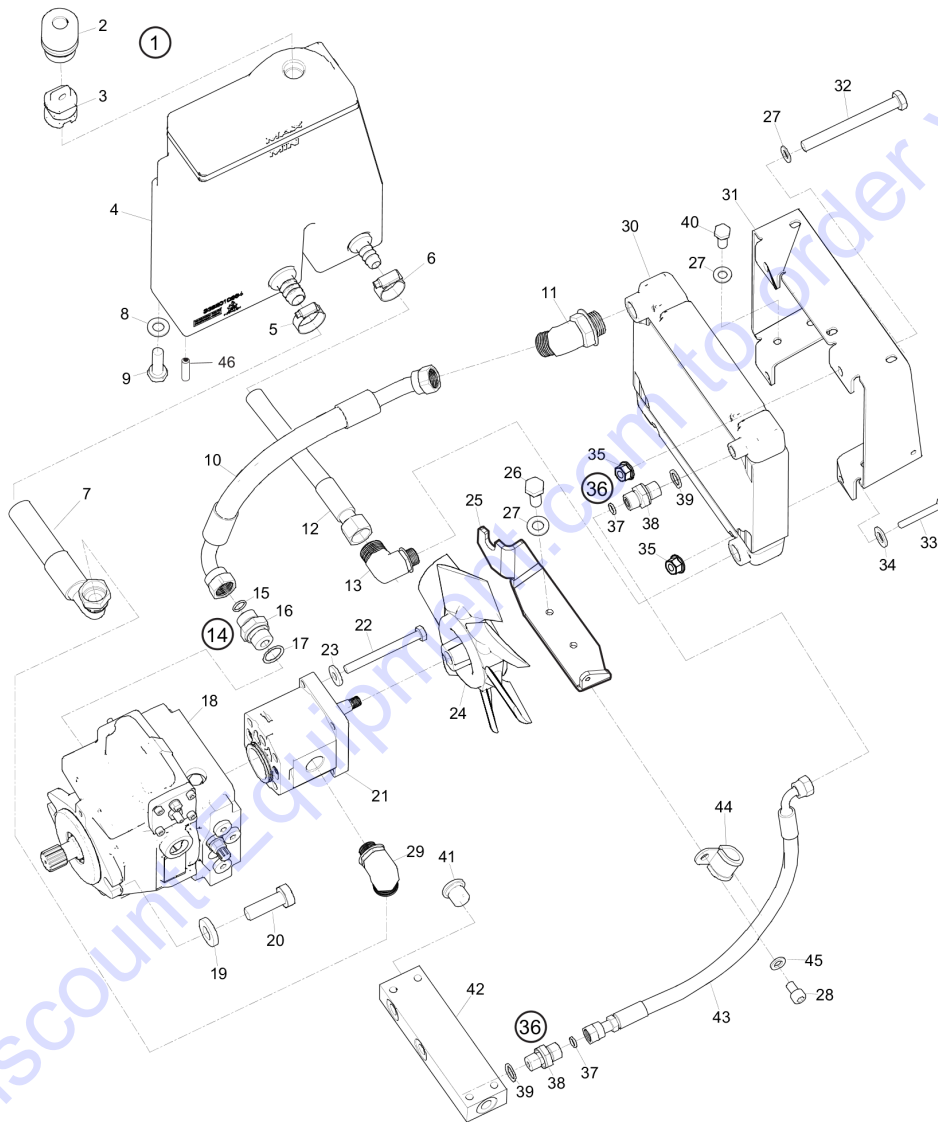

Hydraulic system Hydraulic system, oil tank, radiator and pumps.

Item	Part No.	Name	Qty	L
1	594211901	Hydraulic oil tank, complete	1	
2	595051001	Ventilating filter	1	
3	594466101	Splash guard	1	
4	-	Oil tank	1	
5	595115301	Hose clamp	1	
6	595115201	Hose clamp	1	
7	594755201	Hydraulic hose	1	
8	595036601	Washer DIN125	4	
9	595346901	Screw M8 x 30mm	2	
10	594756201	Hydraulic hose	1	
11	595116901	Elbow	1	
12	594755301	Hydraulic hose	1	
13	594748201	Elbow	1	
14	595038501	Nipple, complete	1	
15	595117901	O-ring, 12.42 x 1.78 mm0.49 x 0.07 in. (90 shore)	3	
16	-	Connection	1	
17	595118101	Seal ring	1	
18	594177501	Hydraulic pump	1	
19	594747301	Washer	2	
20	594118501	Screw hexagon	2	
21	594179301	Hydraulic pump	1	
22	595345901	Screw, M10 x 1.25 x 100 mm 8.8	4	
23	594747401	Washer	4	
24	594178701	Fan	1	
25	595364801	Bracket	1	
26	594117901	Hex. head screw m8 x 20	2	
27	595036601	Washer DIN125	8	
28	595347801	Screw M6x10 ISO 4762	1	
29	595116801	Elbow	1	
30	594180001	Oil cooler	1	
31	594188201	Bracket, oil cooler	1	
32	595287101	Hexagon bolt	2	
33	594121201	Countersunk screw	2	
34	594123401	Washer, 8.4 x 16 x 1.5 mm, 0.33 x 0.63 x 0.06 in. 300 HV	2	
35	595035701	Nut DIN934	4	
36	595116001	Connection	1	
37	595117801	O-ring	8	
38	-	Connection	1	

Refer to the Parts Online web page for most up-to-date information. The printed information might be outdated.