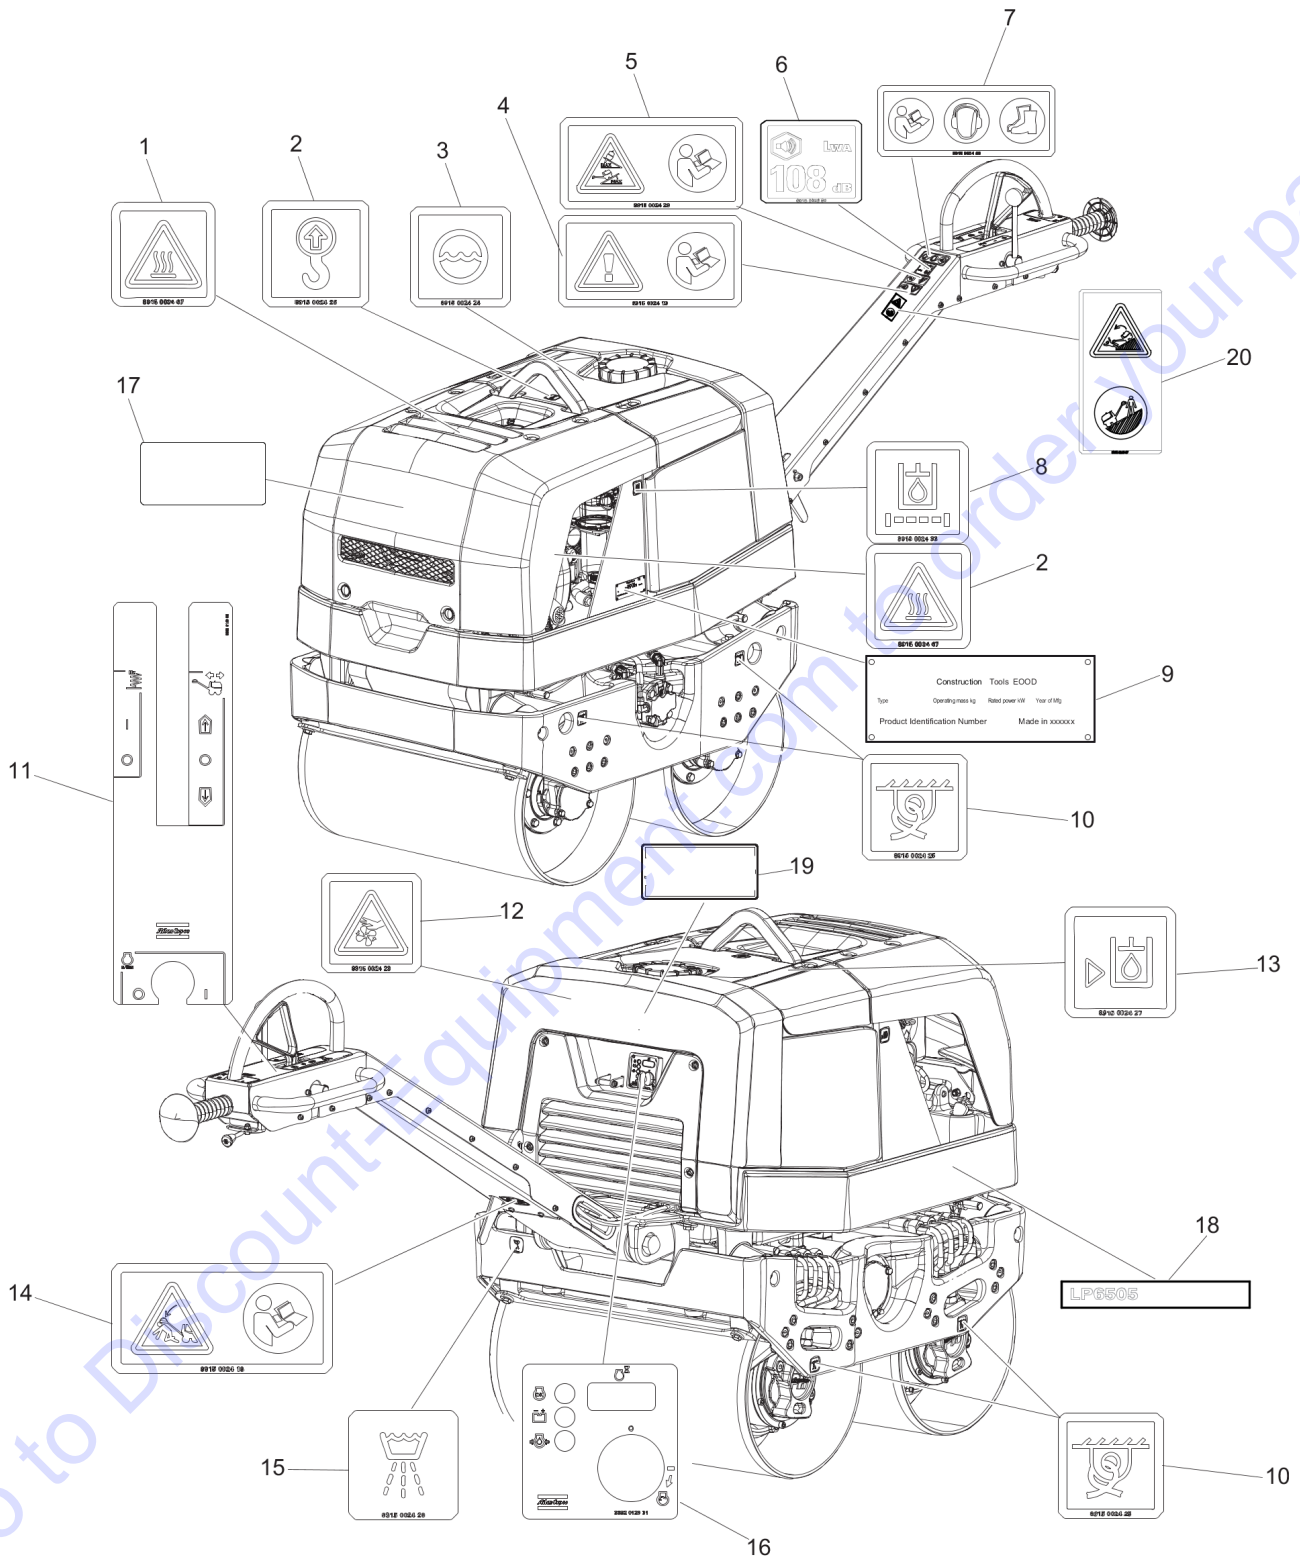

Mechanical Labels

Item	Part No.	Name	Qty	L
1	594659801	Safety label, hot surfaces	2	
2	594660901	label, lifting point	1	
3	595512701	Label, water	1	
4	594869701	Decal safety	1	
5	595513001	Safety label, maximum slope angle	1	
6	595216301	Decal, noise level 108 dB	1	
7	594659601	Safety label, read instructions, ear protection and safety boots	1	
8	595513101	Label, hydraulic oil filter	1	
9	-	Data plate (Not available separately)	1	
10	594869501	Label, securing point	4	
11	594173401	Label, operator panel	1	
12	594869401	Safety label, rotating fan blades	1	
13	595512801	Label, hydraulic oil level	1	
14	595216201	Safety label, handle lock	1	
15	595512901	Label, sprinkler	1	
16	594175101	Label, start panel	1	
17	594141601	Product label	1	
18	595375501	Product label, "LP 6505"	2	
19	595376001	Product label	1	
20	595216701	Machine Rollover	1