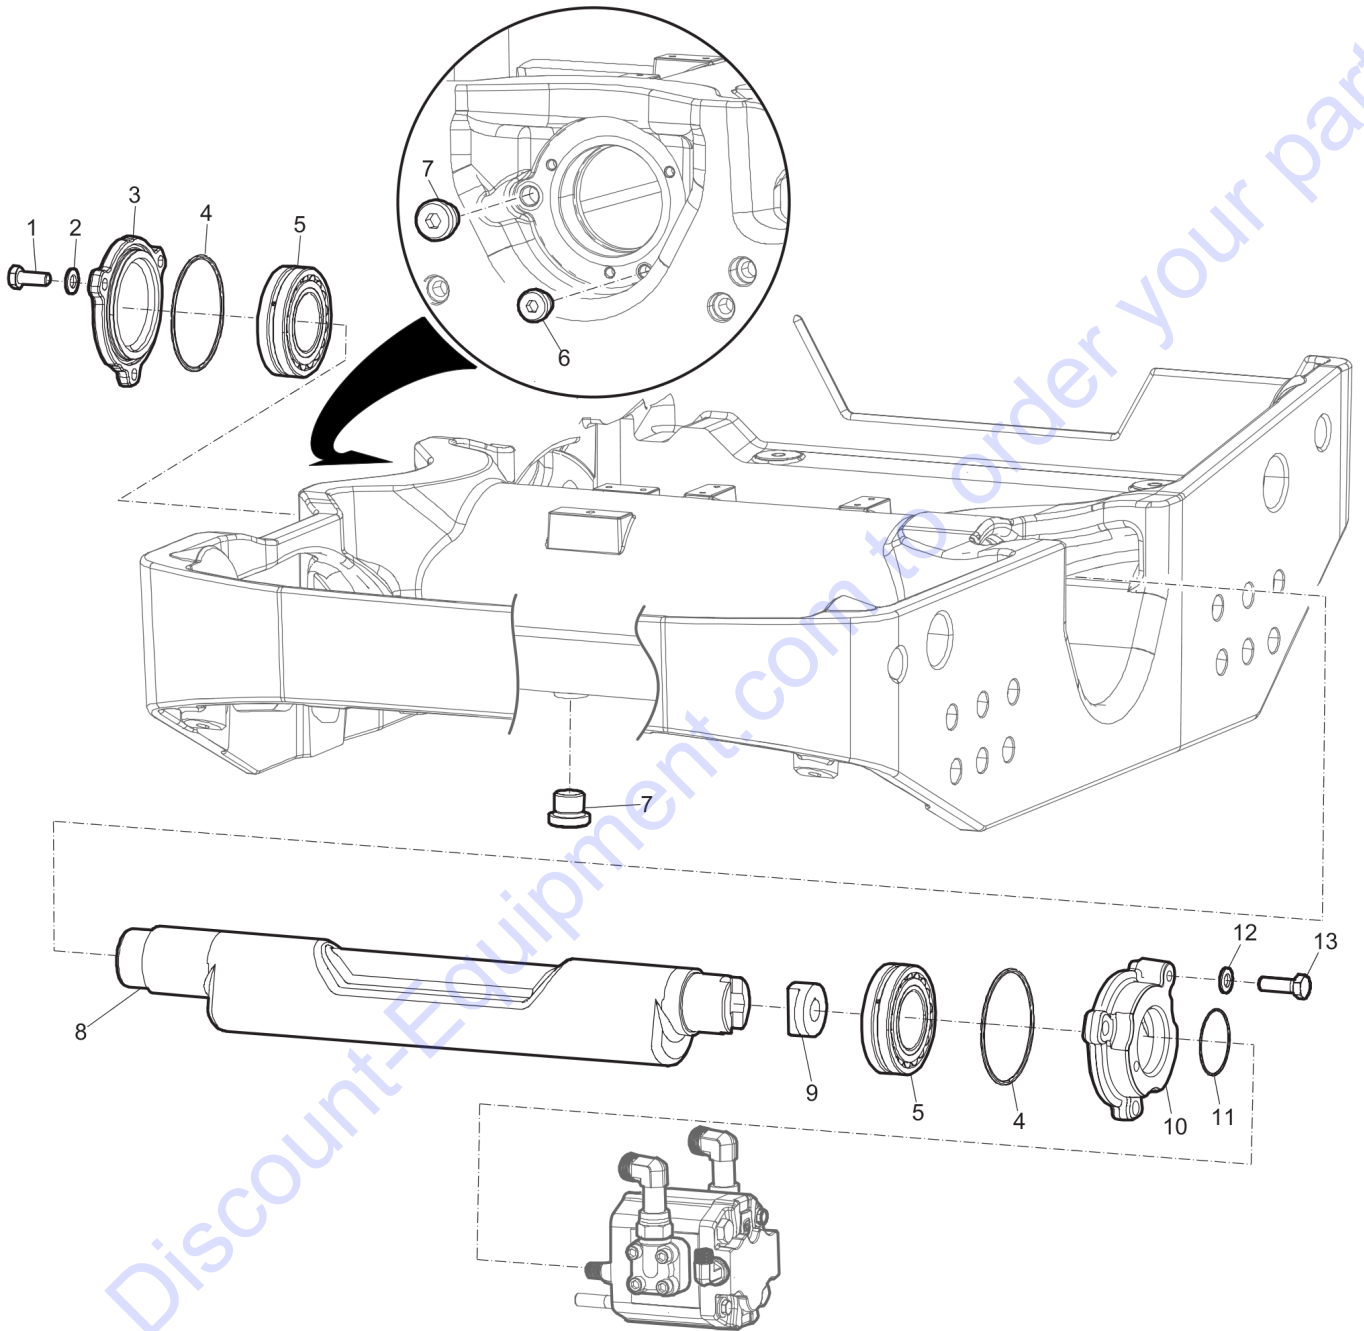

Mechanical Eccentric element

Item	Part No.	Name	Qty	L
1	594117901	Hex. head screw m8 x 20	3	
2	595036601	Washer DIN125	3	
3	594450301	Bearing cover	1	
4	595117601	O-ring, Ø 84.5 x 3 mm, Ø 3.33 x 0.12 in.	2	
5	594187101	Ball bearing	2	
6	594128501	Plug	1	
7	595118201	Plug	2	
8	594166101	Eccentric shaft	1	
9	594451801	Coupling	1	
10	594451701	Bearing cover	1	
11	595118001	O-ring	1	
12	594747401	Washer	3	
13	594118501	Screw hexagon	3