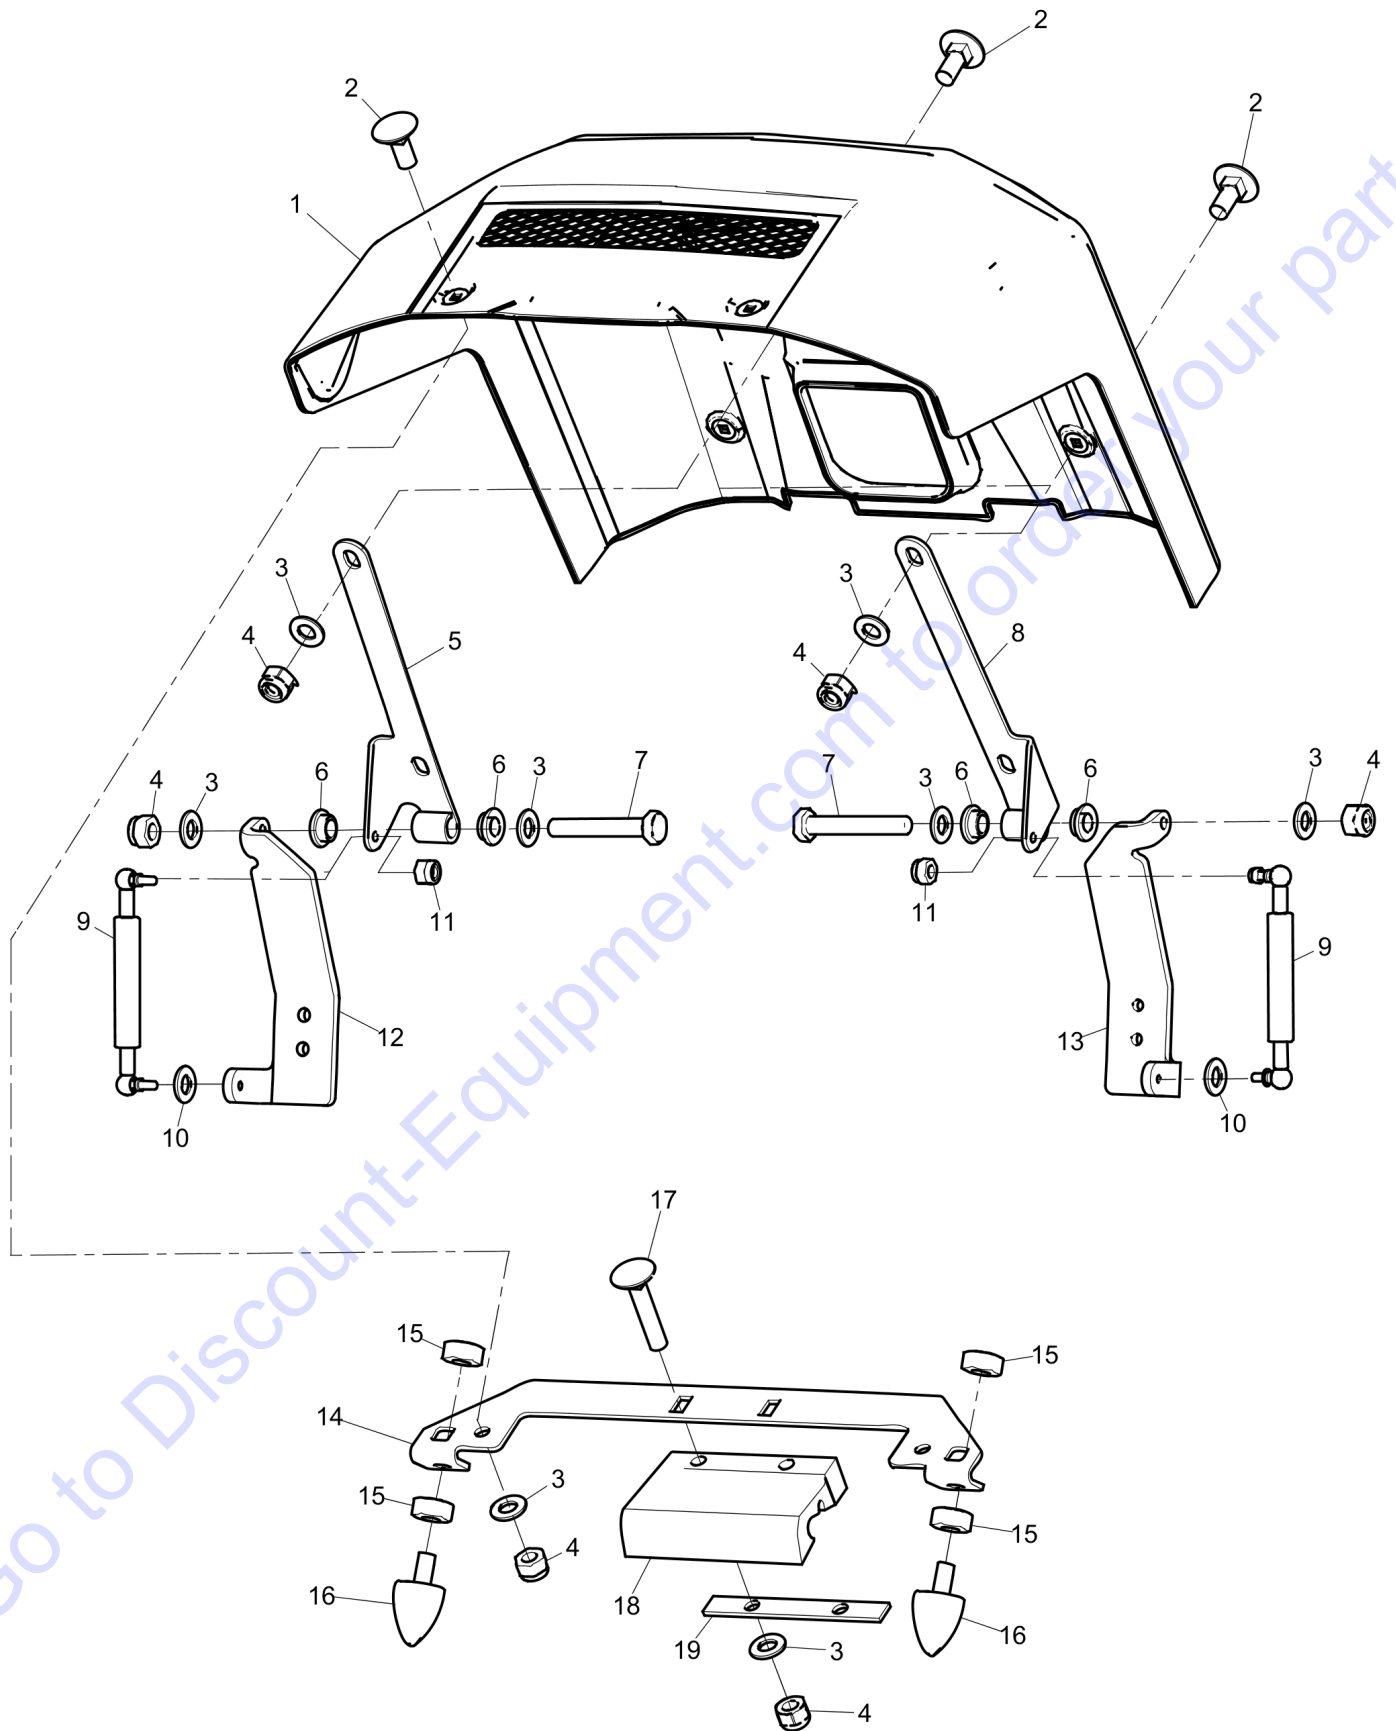

Mechanical Front hood

Refer to the Parts Online web page for most up-to-date information. The printed information might be outdated.

Item	Part No.	Name	Qty	L
1	594959901	Front hood	1	
2	594122001	Flat head screw	6	
3	595036601	Washer DIN125	12	
4	595352301	Lock nut	10	
5	594166401	Hinge, right	1	
6	594170801	Bushing	4	
7	595287101	Hexagon bolt	2	
8	594166501	Hinge, left	1	
9	594169001	Gas spring	2	
10	594123801	Plain washer	2	
11	595352201	Lock nut	2	
12	594167701	Bracket, right	1	
13	594167801	Bracket, left	1	
14	594753801	Bracket, lower	1	
15	595035701	Nut DIN934	4	
16	594173301	Rubber buffer	2	
17	595350901	Square neck screw, M8 x 40 mm 8.8	2	
18	594753901	Hood clip	1	
19	594754001	Plate	1