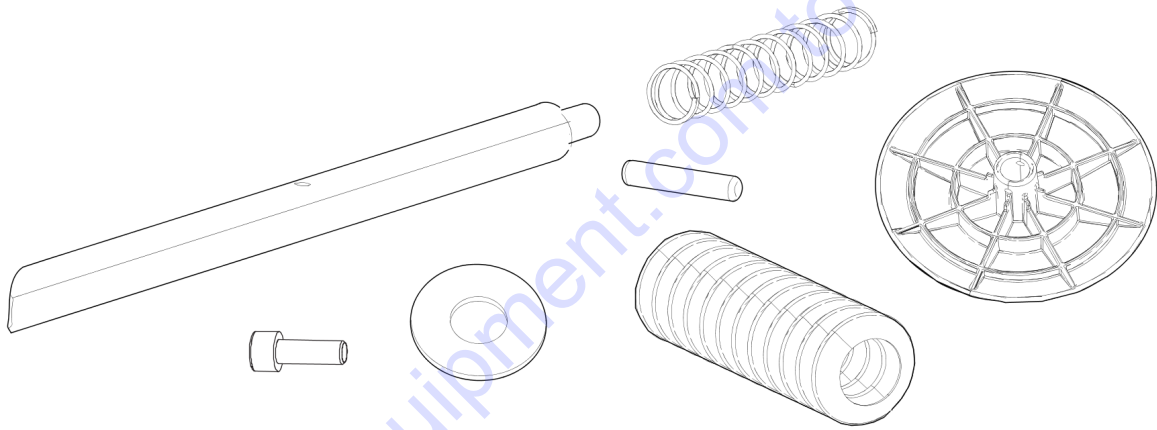

**Service, repair and wear part kits** Push stop repair kit

Item	Part No.	Name	Qty	L
1	594213001	Push stop complete, repair kit	1	
2	-	Trigger shaft	1	
3	594177201	Spring	1	
4	595113101	Plain washer, 17 x 40 x 3 mm	1	
5	594170401	Bellow	1	
6	595030701	Spring pin	1	
7	594171001	Button	1	
8	595034201	Screw	1	