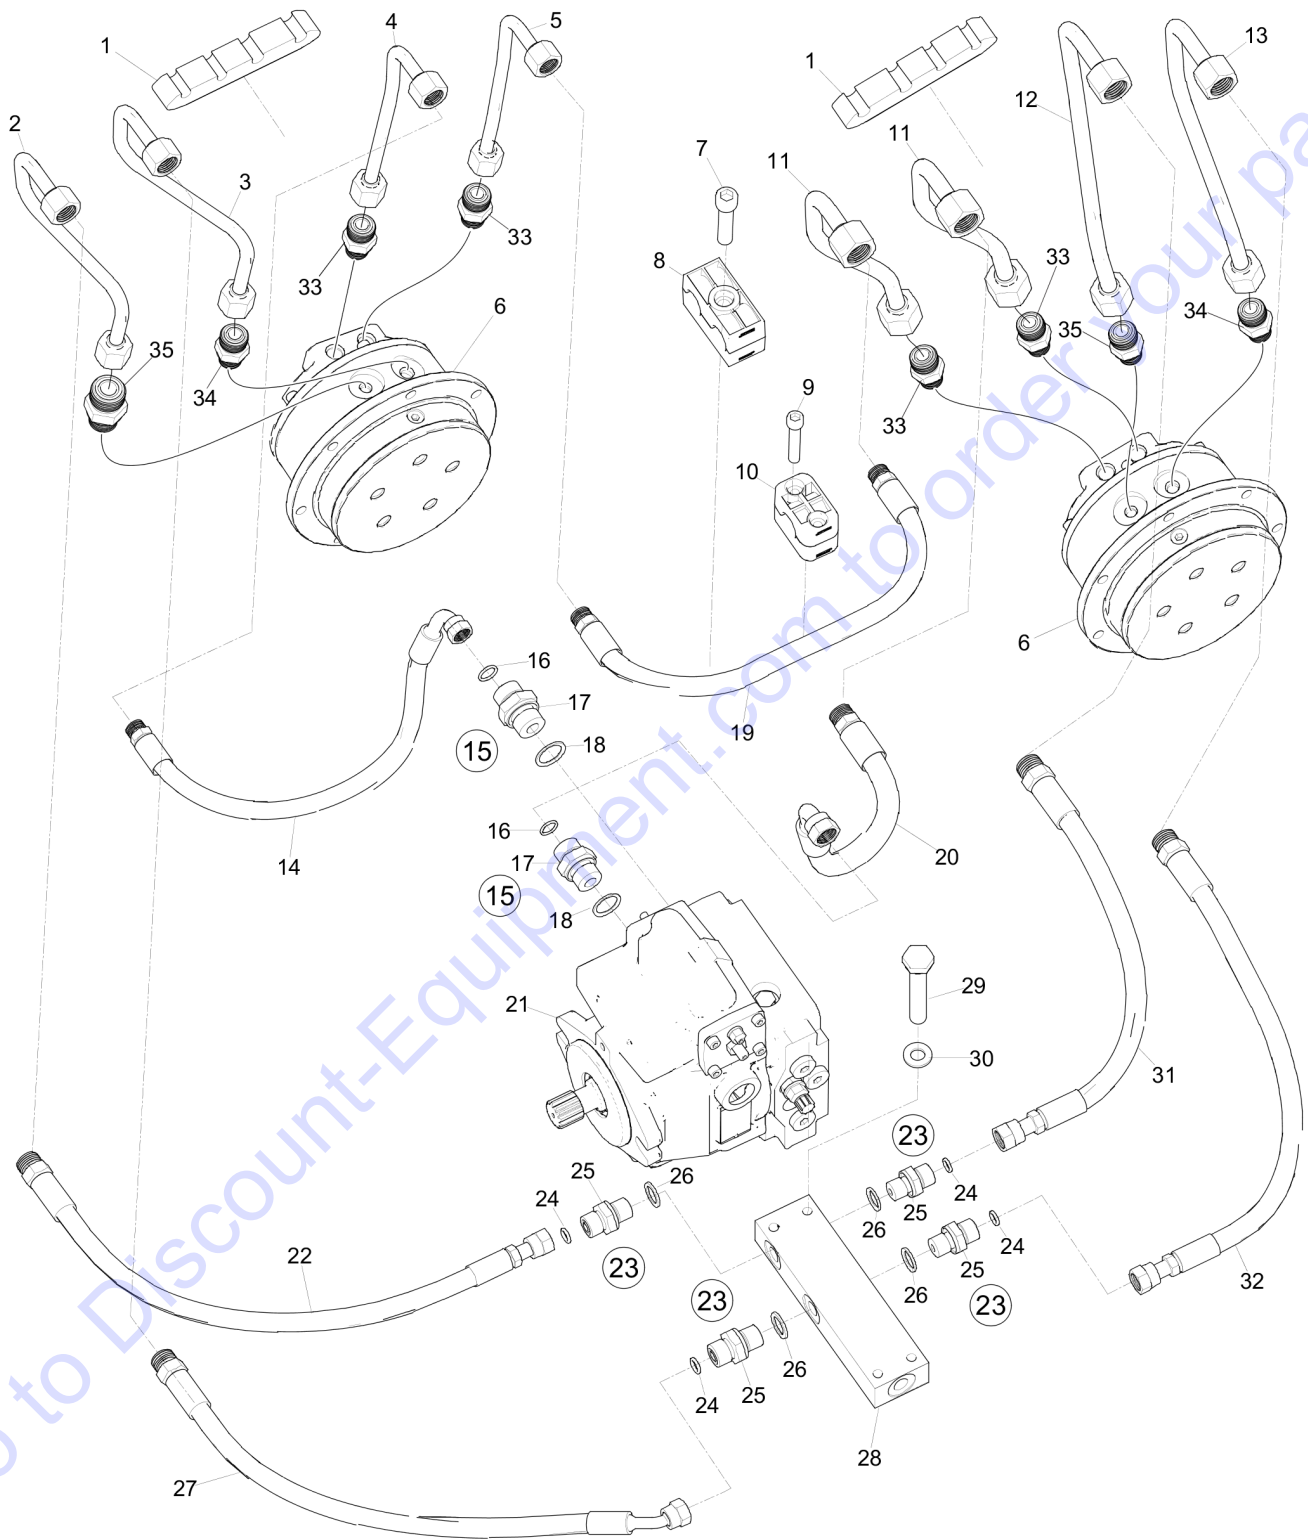

Hydraulic system Hydraulic system, drum motor installation

Refer to the Parts Online web page for most up-to-date information. The printed information might be outdated.

Item	Part No.	Name	Qty	L
1	594176901	Pipe support	2	
2	594172001	Hydraulic pipe	1	
3	594172401	Hydraulic pipe	1	
4	594172101	Hydraulic pipe	1	
5	594172201	Hydraulic pipe	1	
6	595125701	Drum motor	2	
7	595348501	Hex sock. screw	1	
8	595366101	Hose holder	1	
9	594120301	Hex sock. screw	2	
10	594177601	Hose holder	1	
11	594172301	Hydraulic pipe	2	
12	594172501	Hydraulic pipe	1	
13	594172601	Hydraulic pipe	1	
14	594755501	Hydraulic hose	1	
15	595038501	Nipple, complete	2	
16	595117901	O-ring, 12.42 x 1.78 mm0.49 x 0.07 in. (90 shore)	1	
17	-	Connection	1	
18	595118101	Seal ring	1	
19	594754301	Hydraulic hose	1	
20	594755401	Hydraulic hose	1	
21	594177501	Hydraulic pump	1	
22	594754501	Hydraulic hose	1	
23	595116001	Connection	4	
24	595117801	O-ring	1	
25	-	Connector	1	
26	594748401	Seal ring	1	
27	594754101	Hydraulic hose	1	
28	595365101	Hydraulic block	1	
29	594120301	Hex sock. screw	4	
30	595036501	Plain washer	4	
31	594754401	Hydraulic hose	1	
32	594754201	Hydraulic hose	1	
33	595116701	Straight connector	4	
34	595116501	Straight connector	2	
35	595116201	Straight connector	2	

Refer to the Parts Online web page for most up-to-date information. The printed information might be outdated.