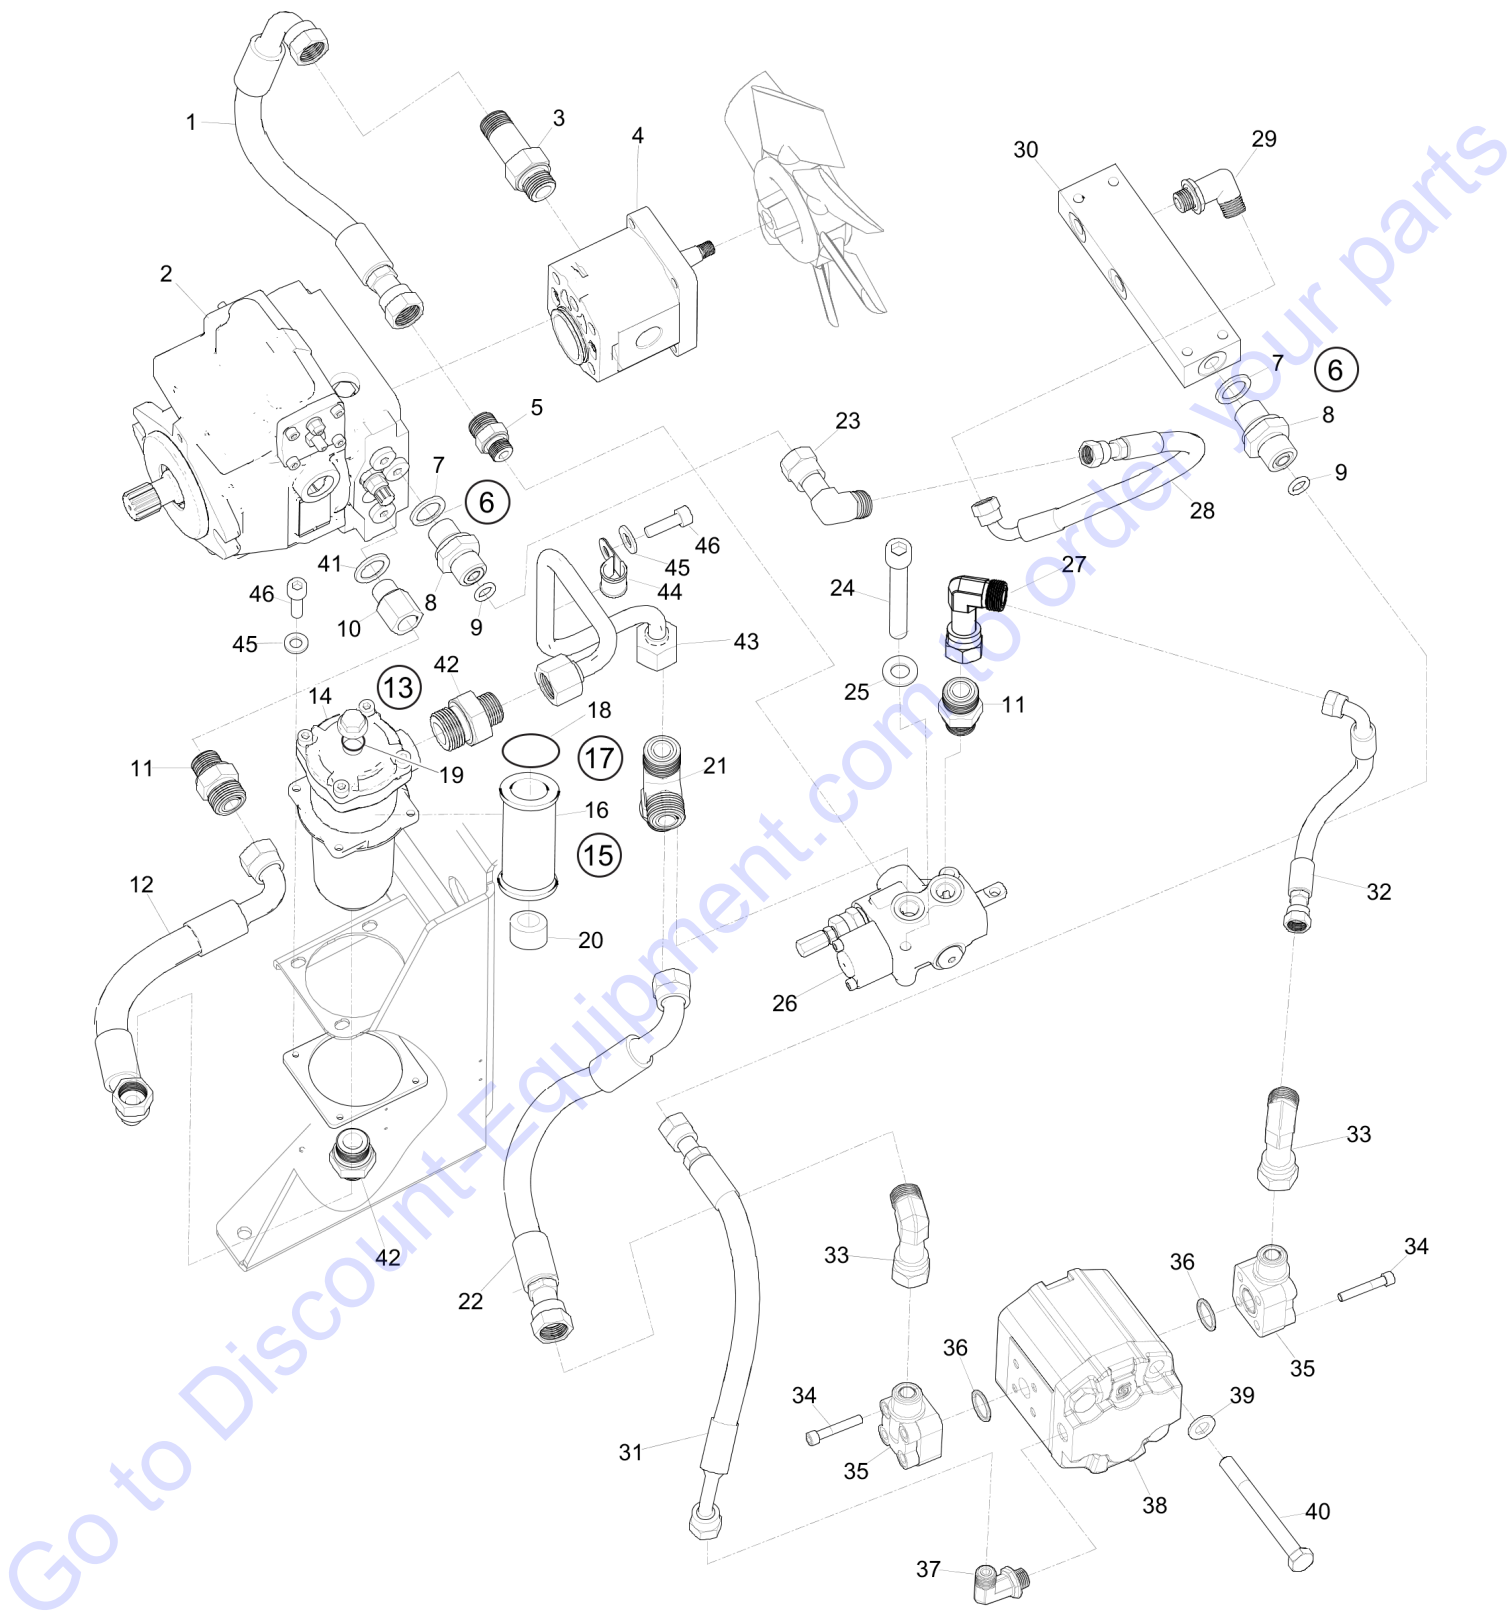

Hydraulic system Hydraulic system, oil filter, vibrating pump and valve

Refer to the Parts Online web page for most up-to-date information. The printed information might be outdated.

Item	Part No.	Name	Qty	L
1	594755601	Hydraulic hose	1	
2	594177501	Hydraulic pump	1	
3	595116601	Hose connection	1	
4	594179301	Hydraulic pump	1	
5	595116101	Straight connection	1	
6	595116001	Connection	2	
7	594748401	Seal ring	1	
8	-	Connection	1	
9	595117801	O-ring	1	
10	595117201	Hose connection	1	
11	595116101	Straight connection	2	
12	595365601	Hydraulic hose	1	
13	594177301	Hydraulic oil filter, complete	1	
14	-	Housing	1	
15	594213601	Hydraulic oil filter, complete	1	
16	594171801	Hydraulic oil filter	1	
17	594761401	Kit, O-ring		
18	-	O-ring	1	
19	-	O-ring	1	
20	594761501	Contamination retainer	1	
21	595117101	T-connection	1	
22	594754601	Hudraulic hose	1	
23	594127001	Connector	1	
24	594118101	Hex. Head screw	2	
25	595036601	Washer DIN125	2	
26	594170701	Vibrating valve	1	
27	594126901	Pipe Connector	1	
28	594756101	Hydraulic hose	1	
29	594127301	Connector	1	
30	595365101	Hydraulic block	1	
31	594754701	Hydraulic hose	1	
32	595366201	Hydraulic hose	1	
33	594126901	Pipe Connector	2	
34	594120301	Hex sock. screw	8	
35	595366401	Flange fitting	2	
36	594748301	O-ring	2	
37	594127301	Connector	1	
38	594179201	Hydraulic motor	1	

Refer to the Parts Online web page for most up-to-date information. The printed information might be outdated.