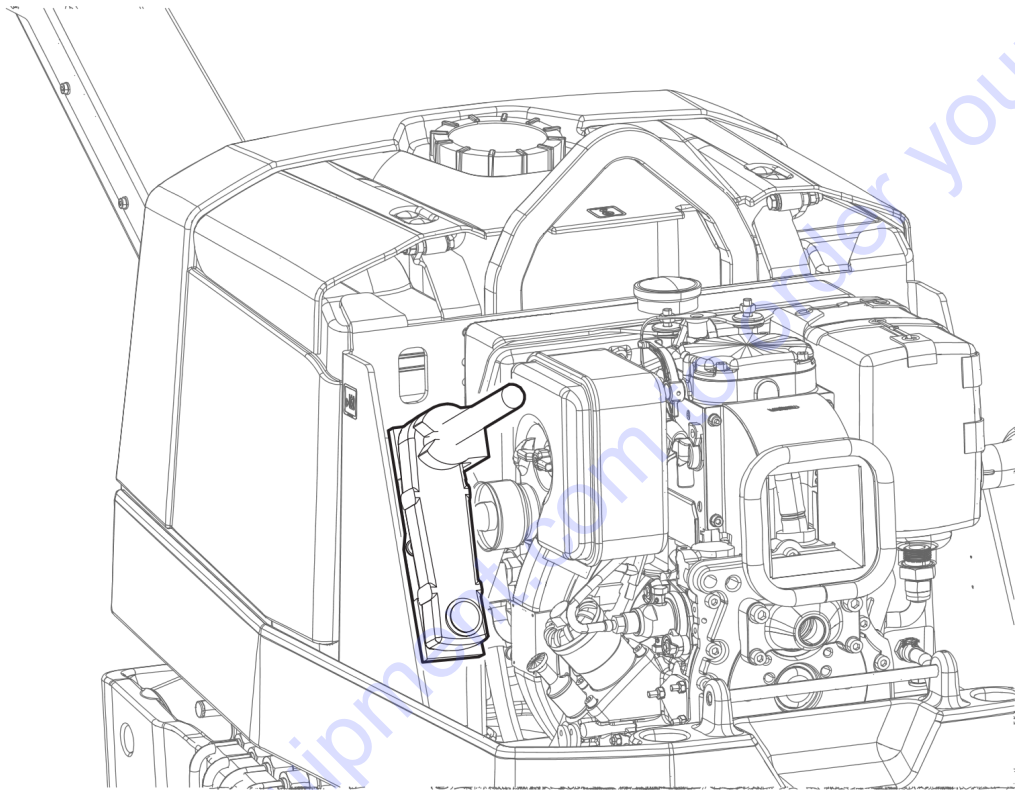

Options / accessories Crank handle kit

Item	Part No.	Name	Qty	L
1	594170901	Safety crank handle kit	1	
2	594485601	Safety crank handle	1	
3	594330401	Crank holder	1	
4	595348301	Screw	3	
5	595036601	Washer DIN125	3	

Go to Discount-Equipment.com to order your parts