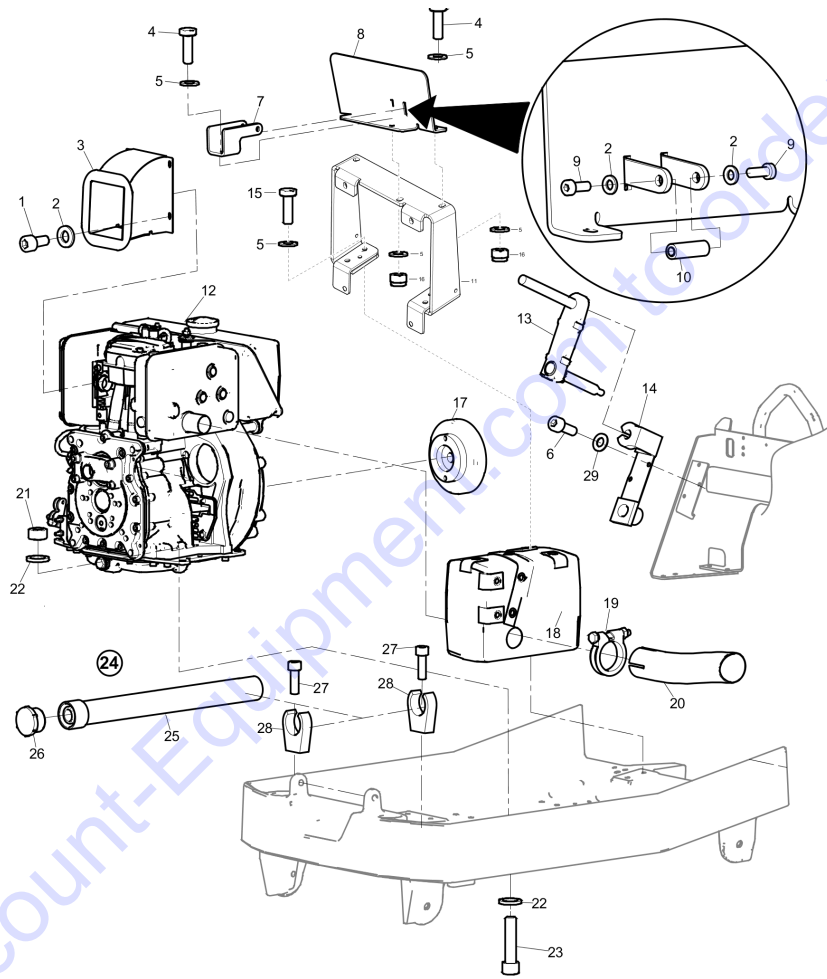

Engine Engine installation, Hatz 1D 42, manual start

Refer to the Parts Online web page for most up-to-date information. The printed information might be outdated.

Item	Part No.	Name	Qty	L
1	595347901	Screw	2	
2	595036501	Plain washer	4	
3	595366701	Air inlet	1	
4	595033401	Hex. head screw	3	
5	595036601	Washer DIN125	10	
6	595348301	Screw	2	
7	594170001	Bracket	1	
8	595125301	Holder	1	
9	594671201	Screw, M6 x 16 mm	2	
10	594170201	Shaft	1	
11	594188201	Bracket, oil cooler	1	
12	595126001	Engine Hatz 1D42 Manual start, complete	1	
13	594485601	Safety crank handle	1	
14	594330401	Crank holder	1	
15	594117901	Hex. head screw m8 x 20	4	
16	595352301	Lock nut	3	
17	594465301	Clutch, complete	1	
18	595367701	Heat protection	1	
19	595114901	Clamp	1	
20	595363501	Exhaust pipe	1	
21	595351801	Hexagon nut m12	4	
22	595118901	Lock washer	8	
23	595349101	Hex. sock. screw	4	
24	595132301	Oil drain hose, complete	1	
25	-	Mangueira	1	
26	594180301	Plug	1	
27	595347501	Screw, MC6S M5 x 16 mm 8.8 fzb	2	
28	594329501	Clip	2	
29	595348301	Screw	2	

Refer to the Parts Online web page for most up-to-date information. The printed information might be outdated.