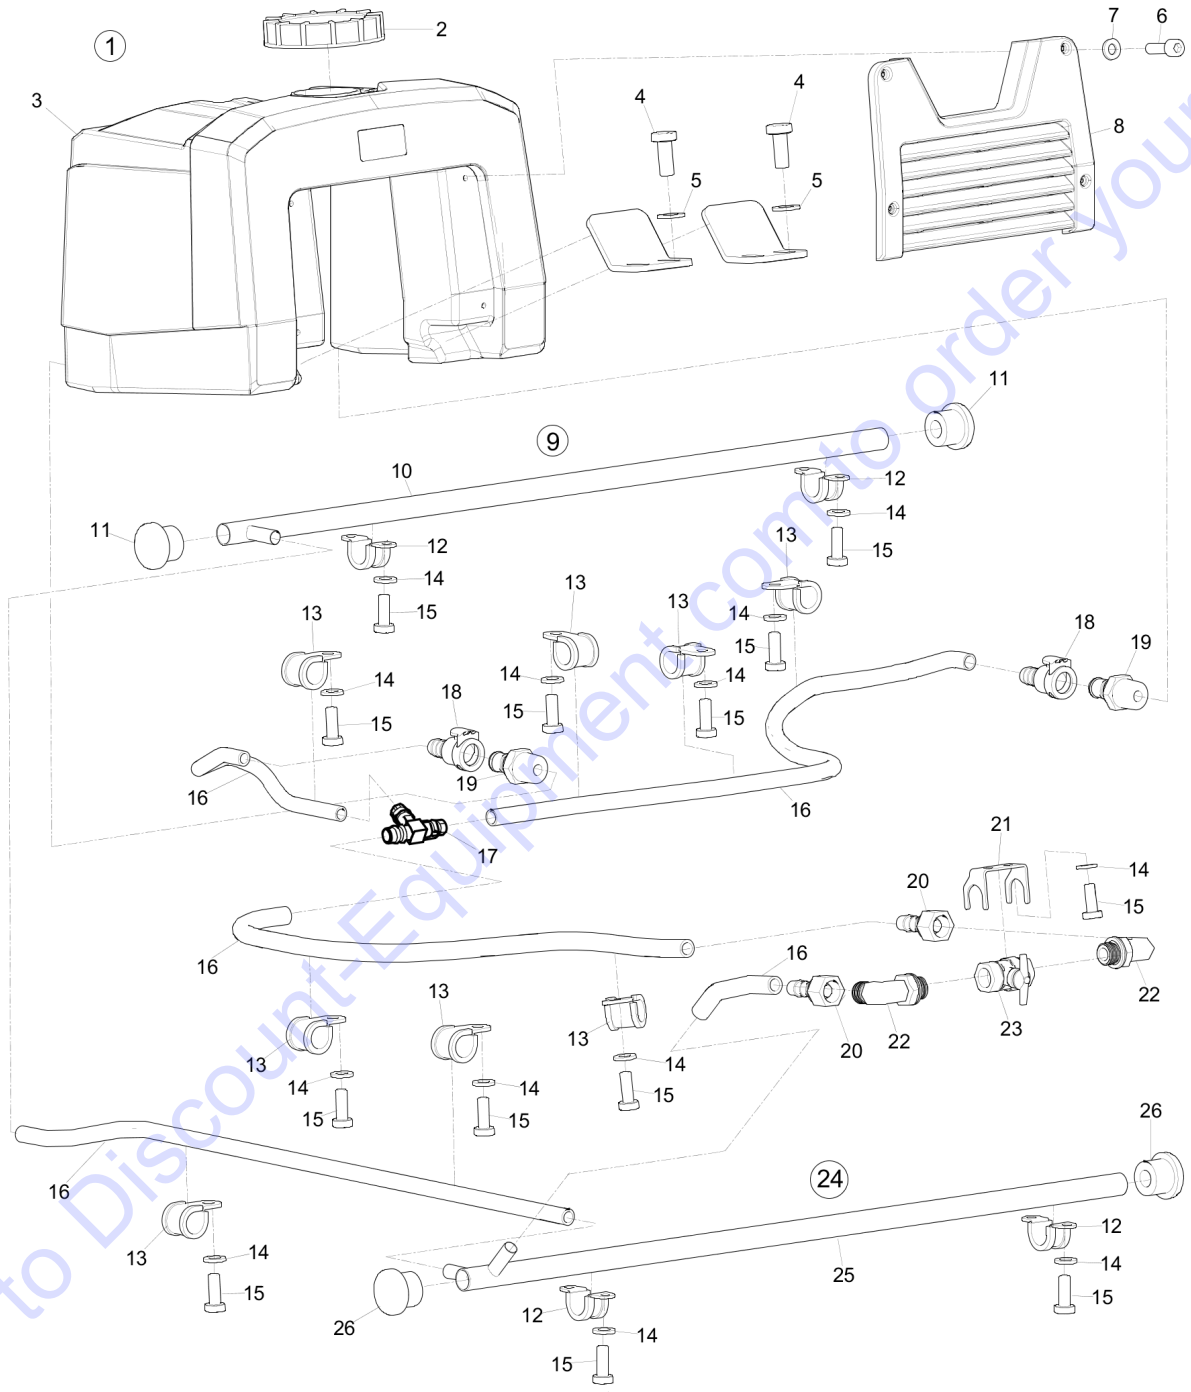

Mechanical Sprinkler system

Refer to the Parts Online web page for most up-to-date information. The printed information might be outdated.

Item	Part No.	Name	Qty	L
1	594212901	Water tank, complete	1	
2	595068401	Filler cap	1	
3	-	Water Tank	1	
4	594117901	Hex. head screw m8 x 20	4	
5	595036601	Washer DIN125	4	
6	595348001	Hex sock. screw	4	
7	595036501	Plain washer	4	
8	594166001	Cover	1	
9	595365001	Sprinkler pipe, complete	1	
10	-	Pipe	1	
11	594520401	End plug	2	
12	595114501	Pipe clamp	4	
13	595114401	Pipe clamp	10	
14	595036501	Plain washer	20	
15	595033201	Hex. head screw	20	
16	595185101	Plastic hose	1	
17	594517701	T-adapter	1	
18	594172701	Hose connection	2	
19	594172801	Quick coupling	2	
20	594518101	Hose connector	2	
21	595364301	Bracket	1	
22	595117301	Connection	2	
23	594518201	Ball valve	1	
24	595126701	Sprinkler pipe, complete	1	
25	-	Pipe	1	
26	594520401	End plug	2