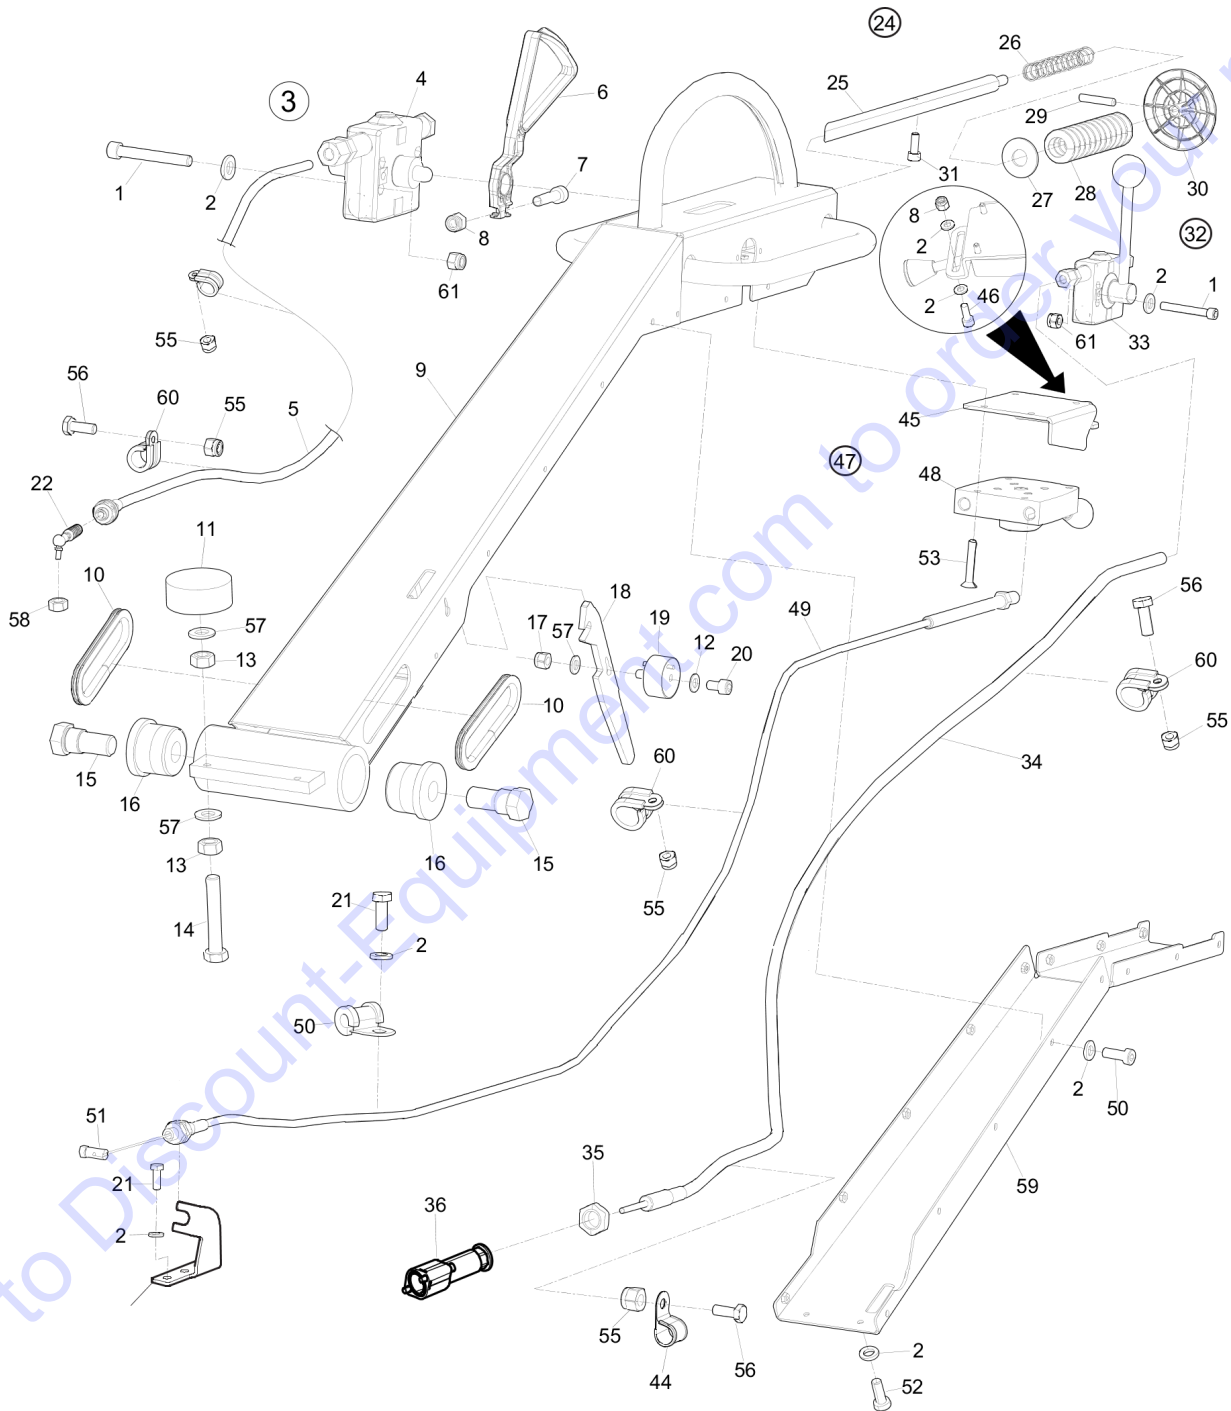

Mechanical Handle

Refer to the Parts Online web page for most up-to-date information. The printed information might be outdated.

Item	Part No.	Name	Qty	L
1	595348201	Hex sock. screw	4	
2	595036501	Plain washer	28	
3	594171701	Direction control, complete	1	
4	594602301	Handle and cable support, complete	1	
5	594173001	Control cable, complete	1	
6	594166701	Control lever	1	
7	595348101	Hex sock. screw	1	
8	595352001	Nut lock hex m6	3	
9	595123401	Handle	1	
10	595364701	Edge trim	2	
11	594518301	Shock absorber	2	
12	594747301	Washer	1	
13	595029401	Nut hexagon	4	
14	595344901	Screw DIN933	2	
15	594450601	Screw	2	
16	594450501	Bushing	2	
17	594122901	Locknut	1	
18	594170101	Hook	1	
19	594462701	Shock absorber	1	
20	594120501	Hex. sock. screw	1	
21	595033201	Hex. head screw	4	
22	594192801	Throttle control ball joint	1	
24	594213001	Push stop complete, repair kit	1	
25	594159301	Trigger shaft	1	
26	594177201	Spring	1	
27	595113101	Plain washer, 17 x 40 x 3 mm	1	
28	594170401	Bellow	1	
29	595030701	Spring pin	1	
30	594171001	Button	1	
31	595034201	Screw	1	
32	594171601	Vibration control, complete	1	
33	594594601	Handle and control cable support	1	
34	594173101	Control cable, complete	1	
35	595112101	Hexagon nut	1	
36	594193301	Mounting kit	1	
44	595114601	Clamp	1	
45	594645101	Throttle control bracket	1	
46	595034201	Screw	2	

Refer to the Parts Online web page for most up-to-date information. The printed information might be outdated.