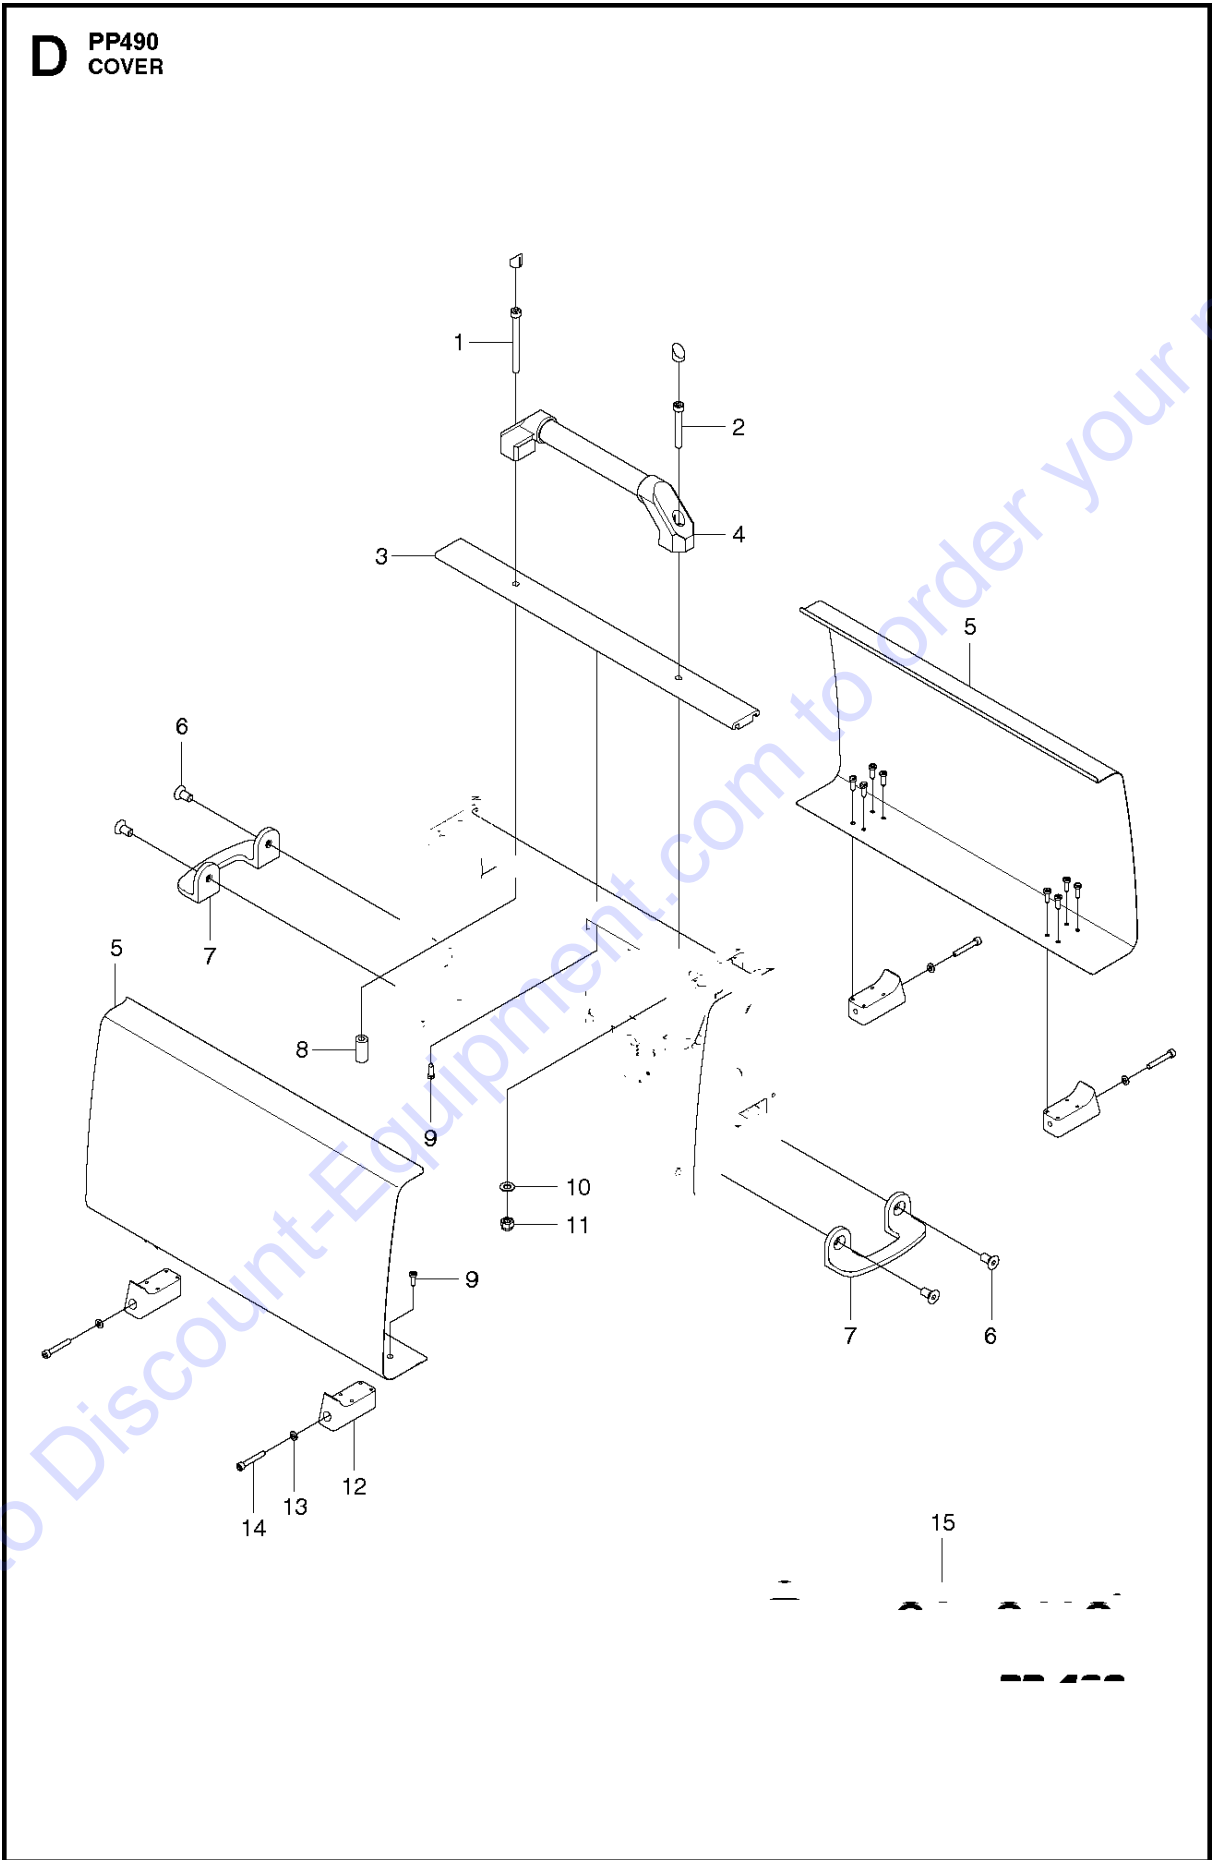

CONVERTER

PP 490, 2016-01

Ref	Part No	Description	Remark	QTY KIT
1	505 52 85-02	SEALING STRIP		4
2	522 61 53-01	SUPPORT PLATE		1
3	575 61 74-03	SCREW		8
4	587 00 54-01	GABLE		1
5	588 76 64-01	PRINTED CIRCUIT BOARD		1
6	582 02 24-01	PRINTED CIRCUIT ASSY		1
7	531 11 93-37	PLUG		6
8	505 26 61-01	O-RING		3
9	588 26 21-01	PROTECTIVE PLATE		1
10	587 00 53-02	GABLE		1
11	732 25 16-01	HEXAGON LOCKING NUT		1
12	734 11 52-01	WASHER		1
13	522 61 52-01	BASEPLATE		1
14	522 61 60-01	GABLE		1
15	531 12 34-17	LOCKING SLEEVE		2
16	728 73 70-05	STOP SCREW		2
17	725 63 74-51	SCREW		5
18	505 52 86-01	PLUG		5
19	588 60 99-01	ANTENNA		1
20	588 61 00-01	EXTENSION CABLE		1

Go to Discount-Equipment.com to order your parts

D PP490
COVER

Ref	Part No	Description	Remark	QTY KIT
1	725 54 63-01	SCREW IHSCM		1
2	725 54 69-51	SCREW IHSCM		1
3	522 61 59-01	GABLE		1
4	505 52 72-01	HANDLE		1
5	522 61 61-01	SIDE PANEL		2
6	725 64 91-01	SCREW IHCSFM		4
7	531 12 33-61	PROTECTION BAR		2
8	525 58 22-01	DISTANCE		1
9	575 61 74-03	SCREW		19
10	734 11 63-01	WASHER		1
11	732 25 18-01	HEXAGON LOCKING NUT		1
12	531 12 34-16	FOOT		4
13	734 11 52-01	WASHER		4
14	725 53 78-01	SCREW IHSCM		4
15	588 88 79-01	DECAL		2