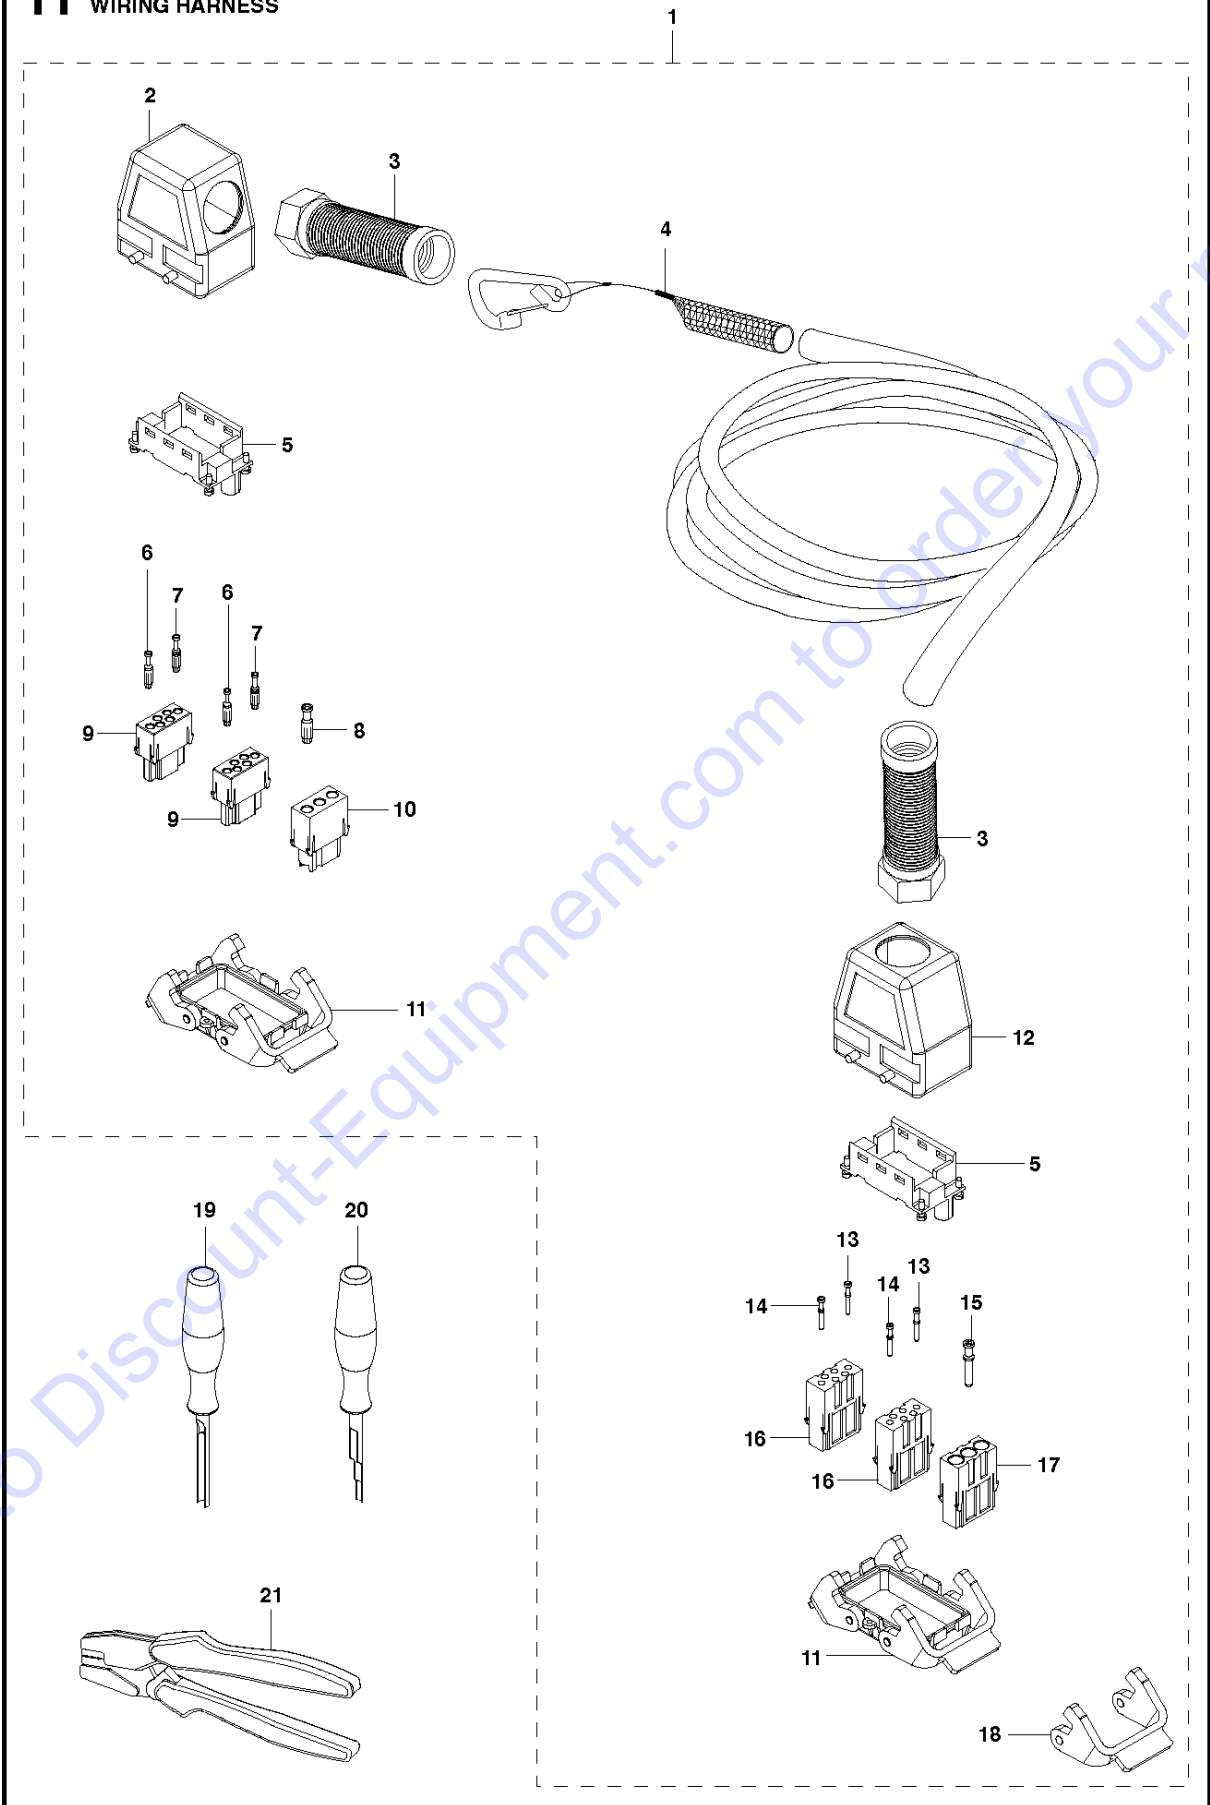

H PP490
WIRING HARNESS

Ref	Part No	Description	Remark	QTY KIT	
1	579 16 44-01	CABLE	Incl. 2-18	1	
2	522 93 14-01	COVER		1	1
3	575 95 08-01	CABLE GROMMET		2	1
4	580 76 33-01	CABLE HOLDER		1	1
5	522 93 15-01	FRAME		1	1
6	522 93 18-01	CONTACT PIN	Female 0,75mm²	4	1
7	531 11 73-62	CONTACT PIN	Female 2,5mm²	8	1
8	522 93 17-01	CONTACT PIN	Female 4mm²	3	1
9	505 52 87-01	CONSOLE		2	1
10	505 52 88-01	CONSOLE		1	1
11	505 32 70-01	COVER		1	1
12	522 93 20-01	COVER		1	1
13	531 11 73-20	CONTACT PIN	Male 2,5mm²	8	1
14	522 93 08-01	CONTACT PIN	Male 0,75mm²	4	1
15	522 93 22-01	CONTACT PIN	Male 4mm²	3	1
16	522 93 07-01	CONSOLE		2	1
17	522 93 21-01	CONSOLE		1	1
18	505 24 70-01	SHACKLE		4	1
19	522 93 43-01	TOOL	0,75-2,5mm²	1	
20	522 93 44-01	TOOL	4mm²	1	
21	522 93 41-01	TOOL		1	

Go to Discount-Equipment.com to order your parts