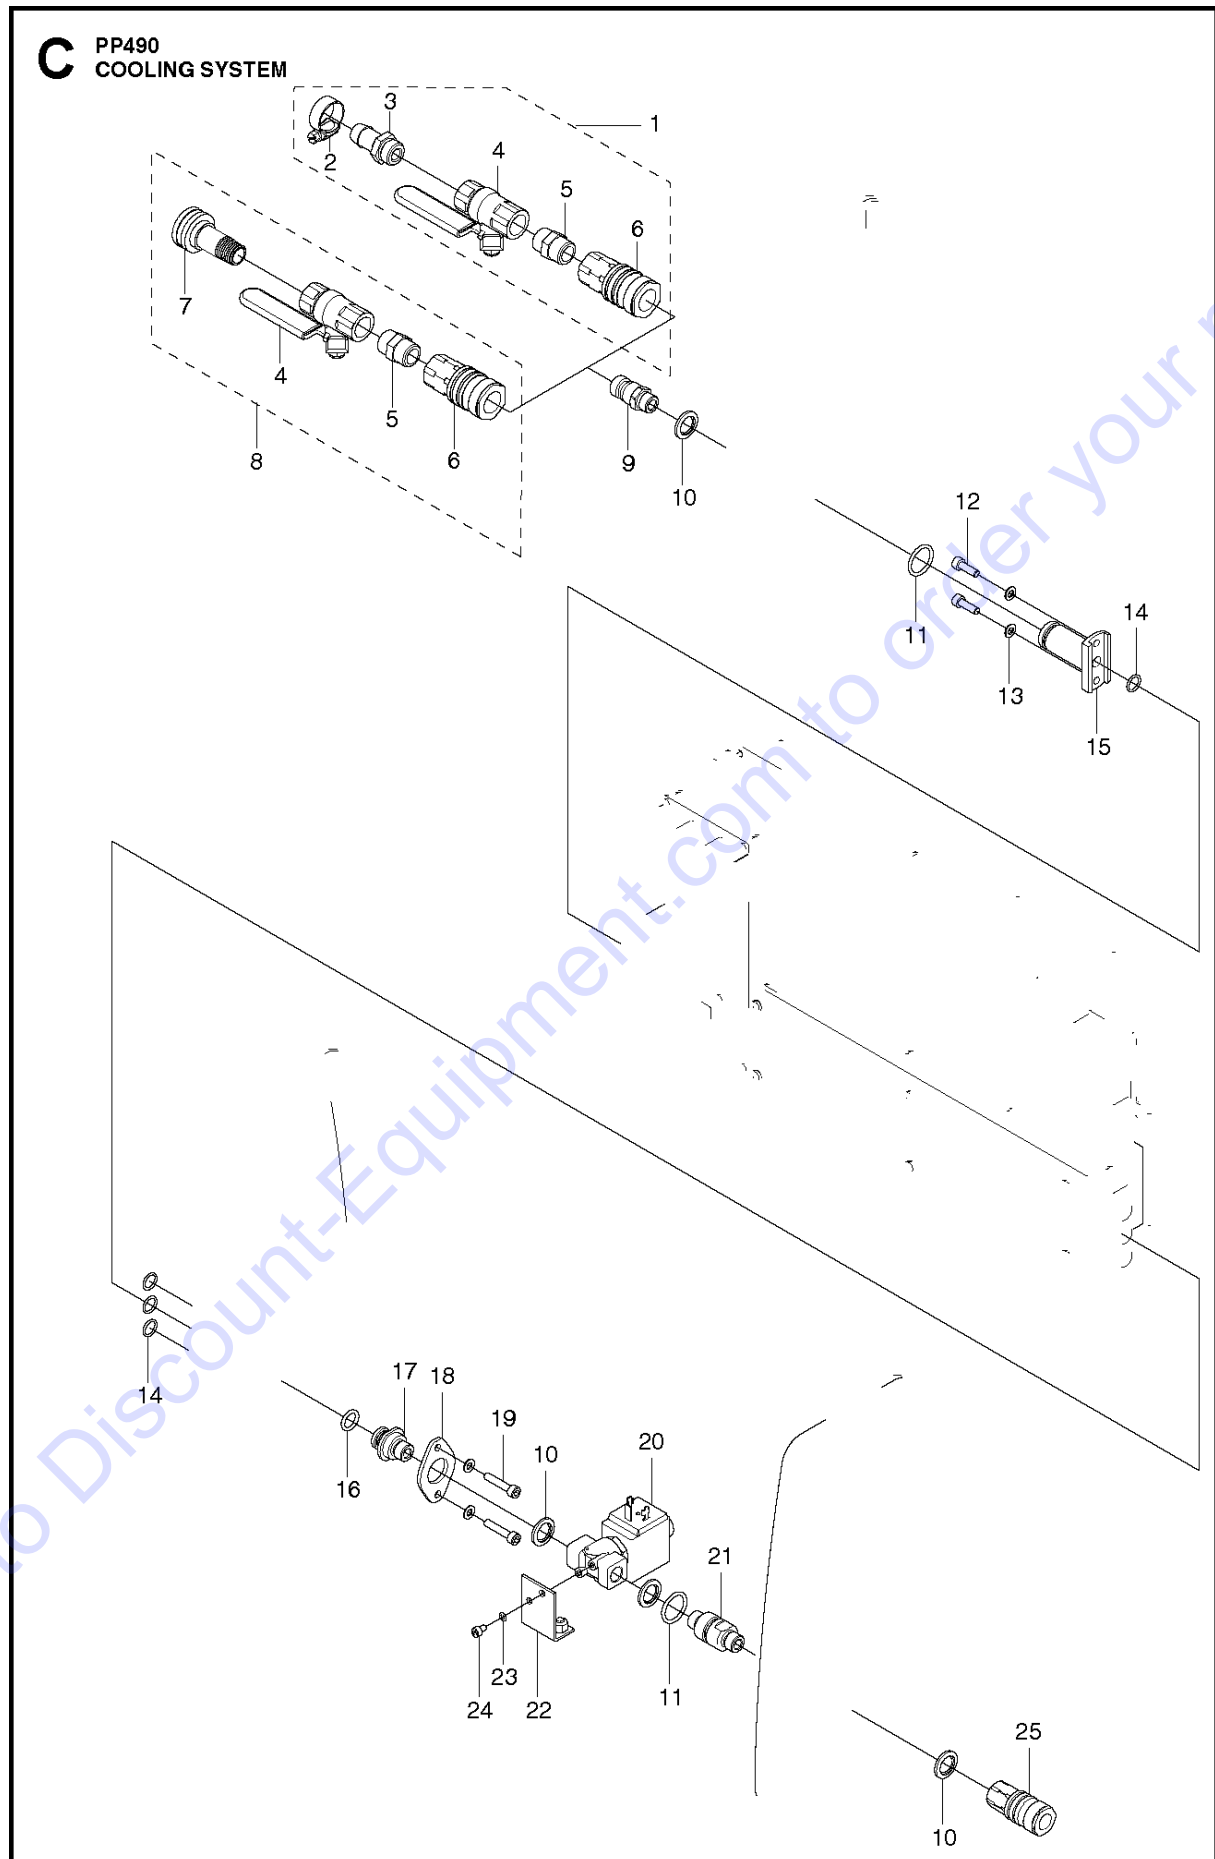

COOLING SYSTEM

PP 490, 2016-01

Ref	Part No	Description	Remark	QTY	KIT
1	505 42 42-01	VALVE ASSY		1	
2	531 11 90-14	HOSE CLAMP		1	1
3	531 11 80-05	NIPPLE		1	1
4	531 11 80-18	BALL		2	1, 8
5	505 40 74-01	NIPPLE		2	1, 8
6	531 11 80-03	HYDRAULIC COUPLING FEMA		2	1, 8
7	505 56 87-01	CONNECTION		1	8
8	506 74 83-01	VALVE ASSY		1	
9	531 11 83-54	NIPPLE		1	
10	740 38 27-01	SEALING WASHER		4	
11	740 43 13-00	O-RING		2	
12	725 53 29-01	SCREW IHSCM		2	
13	734 11 46-01	WASHER		4	
14	740 42 08-00	O-RING		4	
15	531 12 34-10	WATER INLET		1	
16	740 43 09-00	O-RING		1	
17	531 12 34-11	DISTANCE		1	
18	531 12 34-12	CLAMPING WASHER		1	
19	725 53 33-01	SCREW IHSCM		2	
20	505 52 73-01	VALVE		1	
21	531 12 34-13	OUTLETT FROM WATER VALVE		1	
22	574 18 48-01	ANGLE BRACKET		1	
23	734 11 35-71	WASHER		2	
24	725 52 85-01	SCREW IHSCM		2	
25	531 11 82-19	QUICK COUPLING		1	

Go to Discount-Equipment.com to order your parts