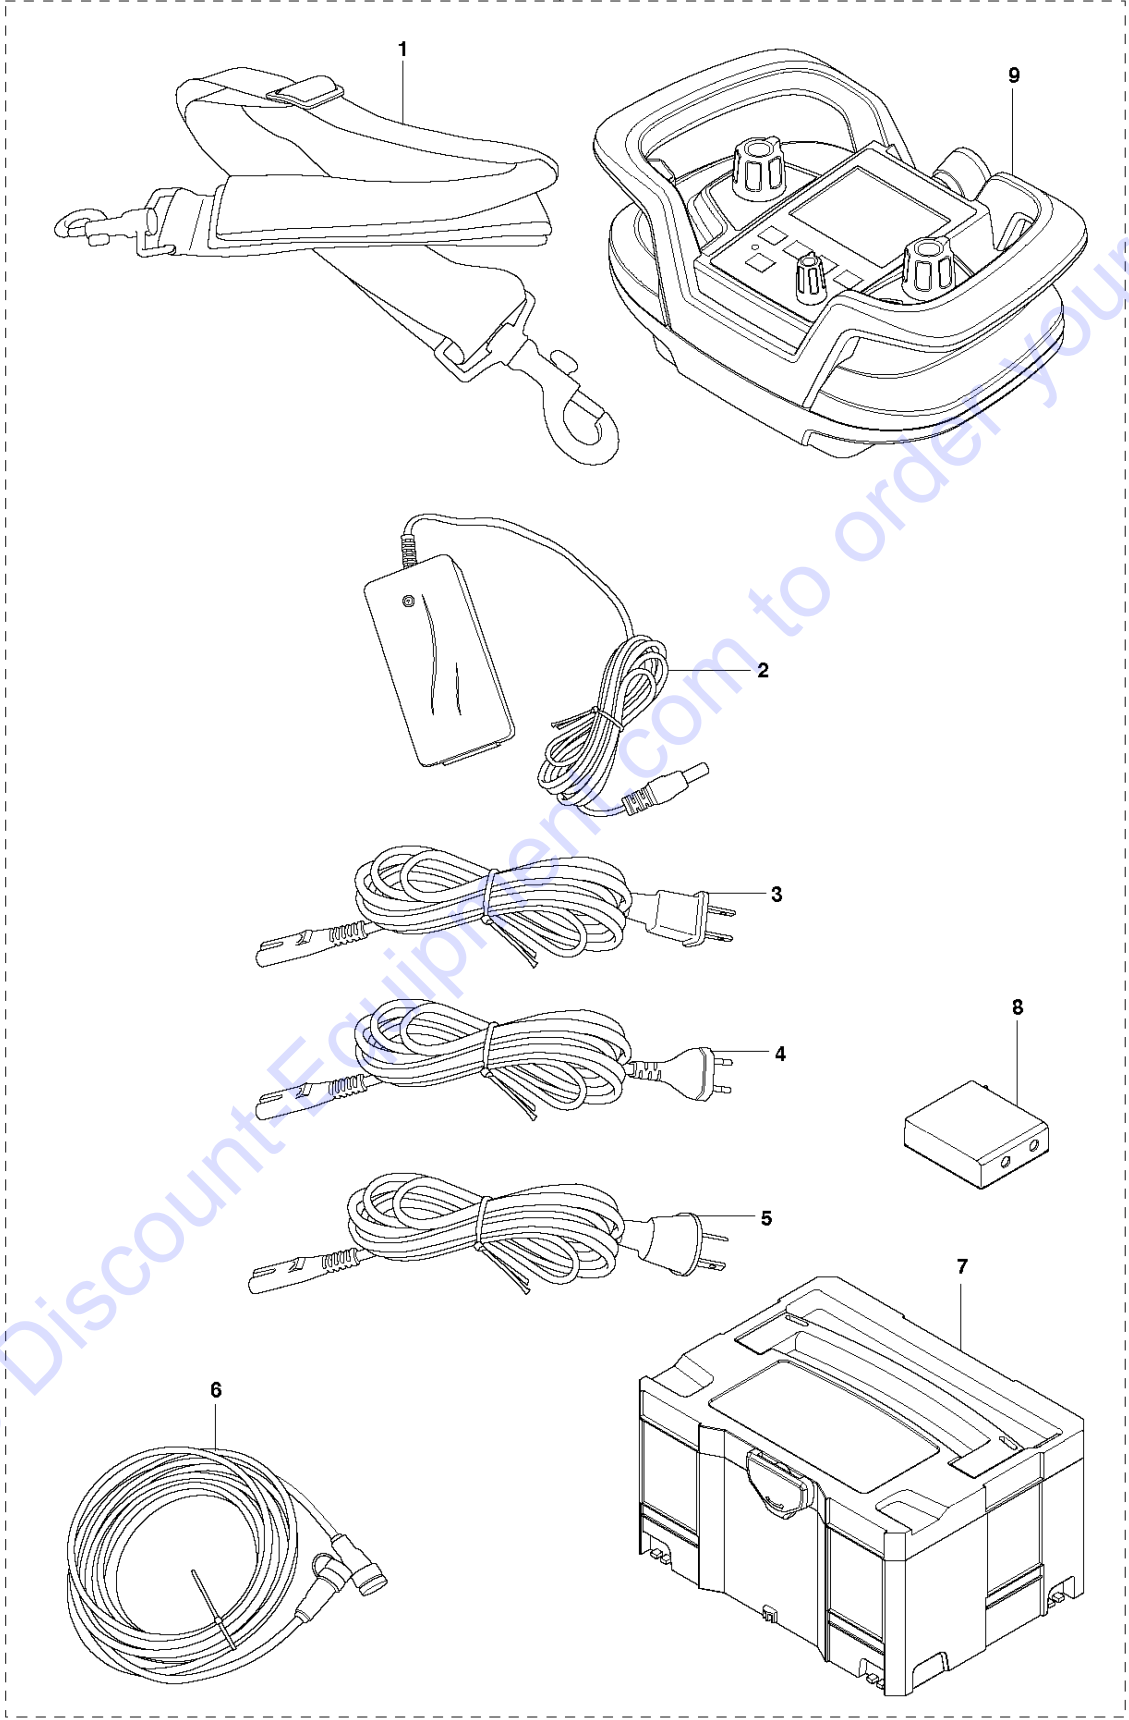

Go to Discount-Equipment.com to order your parts

F PP490
RCC UNIT 1

25

REMOTE CONTROL

PP 490, 2016-01

Ref	Part No	Description	Remark	QTY	KIT
1	576 25 34-01	HANDLE ASSY		1	26
2	578 77 61-01	SCREW ITXPANT		10	1, 26
3	576 25 94-01	TURNING KNOB ASSY		2	26
4	720 11 90-00	PARALLEL PIN		2	26
5	576 26 14-01	NUT		2	26
6	576 26 16-01	O-RING		2	26
7	585 30 68-01	PROTECTION		1	26
8	577 73 55-01	KNOB		1	26
9	585 96 39-01	DISPLAY	Also incl. pos 15	1	26
10	577 70 95-01	POTENTIOMETER		2	26
11	577 70 94-01	POTENTIOMETER		1	26
12	582 10 56-01	PRINTED CIRCUIT ASSY		1	26
13	576 81 51-01	SWITCH		1	26
14	576 88 80-02	SEALING STRIP		1	25, 26
15	578 77 61-02	SCREW ITXPANT		8	25, 26
16	577 71 10-01	SPRING PIN		2	25, 26
17	575 24 22-01	LID		1	26
18	575 22 93-01	CONTACT	USB	1	26
19	576 87 78-02	CONTACT	CAN	1	26
20	510 10 91-01	BATTERY		1	26
21	510 10 85-01	COVER PLATE		1	26
22	523 00 52-01	SCREW CRCSFT		4	26
23	585 47 86-01	RUBBER PLUG		1	26
24	586 18 04-01	COVER		1	26
25	578284802	REMOTE CONTROL		1	

Go to Discount-Equipment.com to order your parts

G PP490
RCC UNIT2

10

Go to DiscountEquipment.com to order your parts

REMOTE CONTROL ACCESSORIES

PP 490, 2016-01

Ref	Part No	Description	Remark	QTY	KIT
1	506 29 76-61	SHOULDER STRAP		1	10
2	510 28 03-01	BATTERY		1	10
3	510 28 07-02	CABLE	US	1	10
4	510 28 07-01	CABLE	Eu	1	10
5	510 28 07-04	CABLE	Australia	1	10
6	577 05 99-02	CABLE ASSY		1	10
7	587 18 97-01	BOX		1	10
8	510 10 91-01	BATTERY		1	10
9	578284802	REMOTE CONTROL		1	10
10	586 11 50-01	CONTROL UNIT	Incl. 1 - 10	1	