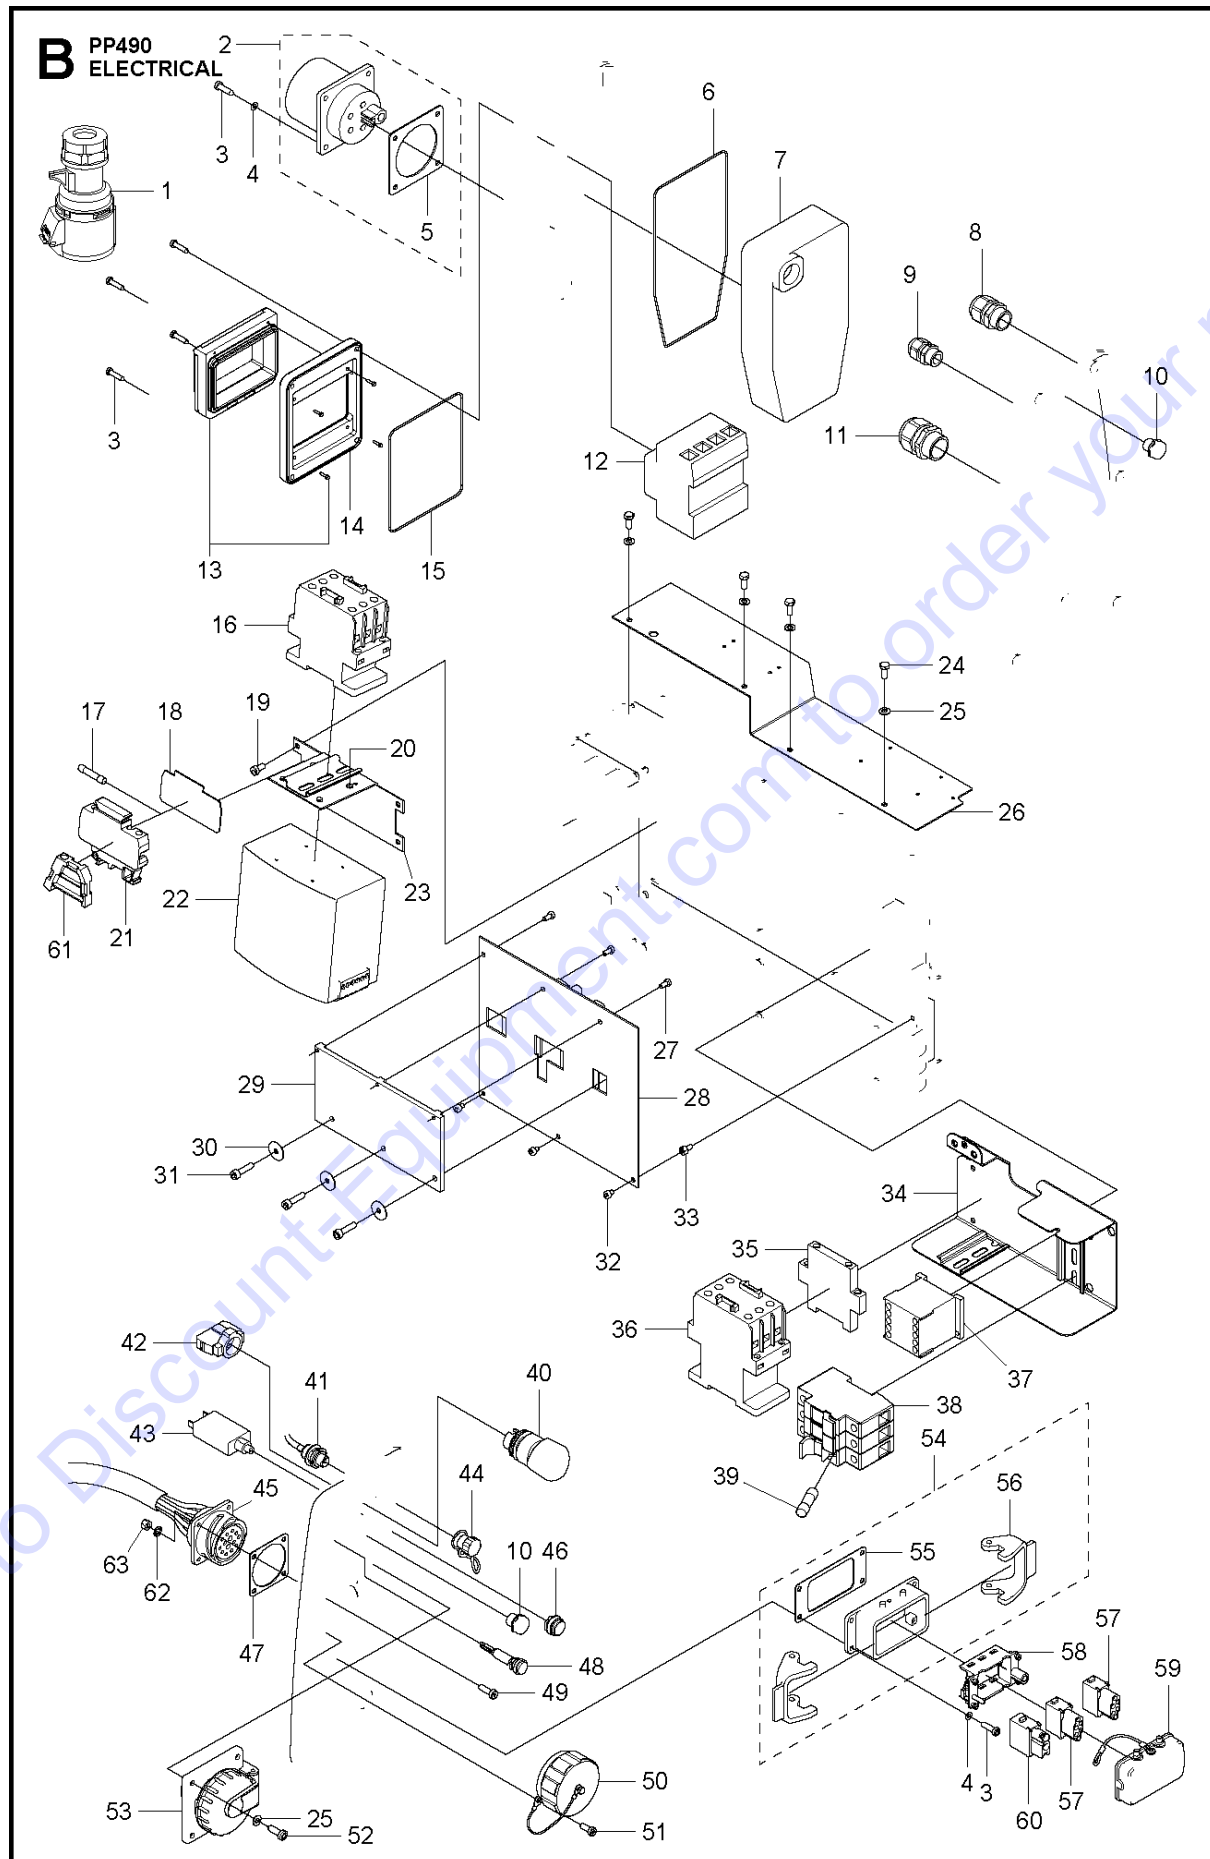

Ref	Part No	Description	Remark	QTY	KIT
1	531 11 71-31	SOCKET		1	
2	531 11 71-52	HOLDER		1	
3	575 61 74-02	SCREW		8	
4	734 11 35-71	WASHER		4	
5	578 31 05-01	SEALING		2	2
6	501 52 58-01	O-RING		1	
7	587 00 55-01	ELECTRIC BOX		1	
8	505 52 69-02	CABLE GROMMET		1	
9	505 52 69-01	CABLE GROMMET		1	
10	505 52 84-01	VENTILATING VALVE		2	
11	505 52 69-03	CABLE GROMMET		2	
12	577 24 36-01	PRCD		1	
13	587 00 57-01	COVER LID		1	
14	587 00 56-01	COVER HALF		1	
15	501 52 51-01	O-RING		1	
16	588 26 19-02	CONTACTOR		1	
17	588 26 27-01	FUSE		1	
18	588 26 28-01	COVER PLATE		1	
19	531 11 93-89	SCREW		4	
20	531 11 95-86	SCREW		4	
21	588 26 26-01	FUSE HOLDER		1	
22	588 26 24-01	TRANSFORMER		1	
23	581 48 65-02	ANGLE BRACKET		1	
24	531 11 92-08	SCREW		4	
25	734 11 46-01	WASHER		4	
26	522 52 50-01	ATTACHMENT PLATE		1	
27	531 11 93-88	SCREW		3	
28	588 49 76-01	PRINTED CIRCUIT		1	
29	531 12 33-62	MOTHERBOARD HOLDER		1	
30	531 11 92-60	WASHER		3	
31	725 53 31-01	SCREW IHSCM		3	
32	505 52 83-01	SCREW		3	
33	505 52 82-01	DISTANCE		3	
34	587 02 32-01	ANGLE BRACKET		1	
35	588 26 25-01	INTERLOCK SWITCH		1	
36	588 26 19-01	CONTACTOR		1	
37	588 26 20-01	CONTACTOR		1	
38	588 26 22-01	FUSE HOLDER		3	
39	588 26 23-01	FUSE		3	
40	581 64 53-01	STOP SWITCH		1	
41	505 52 77-02	CABLE KIT		1	
42	531 11 72-05	CIRCUIT BREAKER		1	
43	588 26 29-01	FUSE		1	
44	585 47 86-01	RUBBER PLUG		1	
45	587 02 87-01	CABLE ASSY		1	
46	588 26 43-01	PROTECTIVE CAP		1	
47	525 73 45-01	SEALING		1	
48	575 64 71-01	LAMP		1	
49	531 11 92-50	SCREW		3	
50	525 73 44-01	LID		1	
51	531 11 92-51	SCREW		1	
52	575 61 74-03	SCREW		4	
53	505 52 68-01	SOCKET		1	
54	505 52 92-01	CONTACT HOUSING		1	
55	575 39 41-01	GASKET		1	54
56	505 24 70-01	SHACKLE		2	54
57	505 52 87-01	CONSOLE		2	
58	505 52 89-01	FRAME		1	
59	575 33 54-01	COVER		1	
60	505 52 88-01	CONSOLE		1	
61	531 11 71-74	END SUPPORT		1	
62	735 21 46-01	LOCKWASHER		1	
63	731 23 14-01	HEXAGON NUT		1