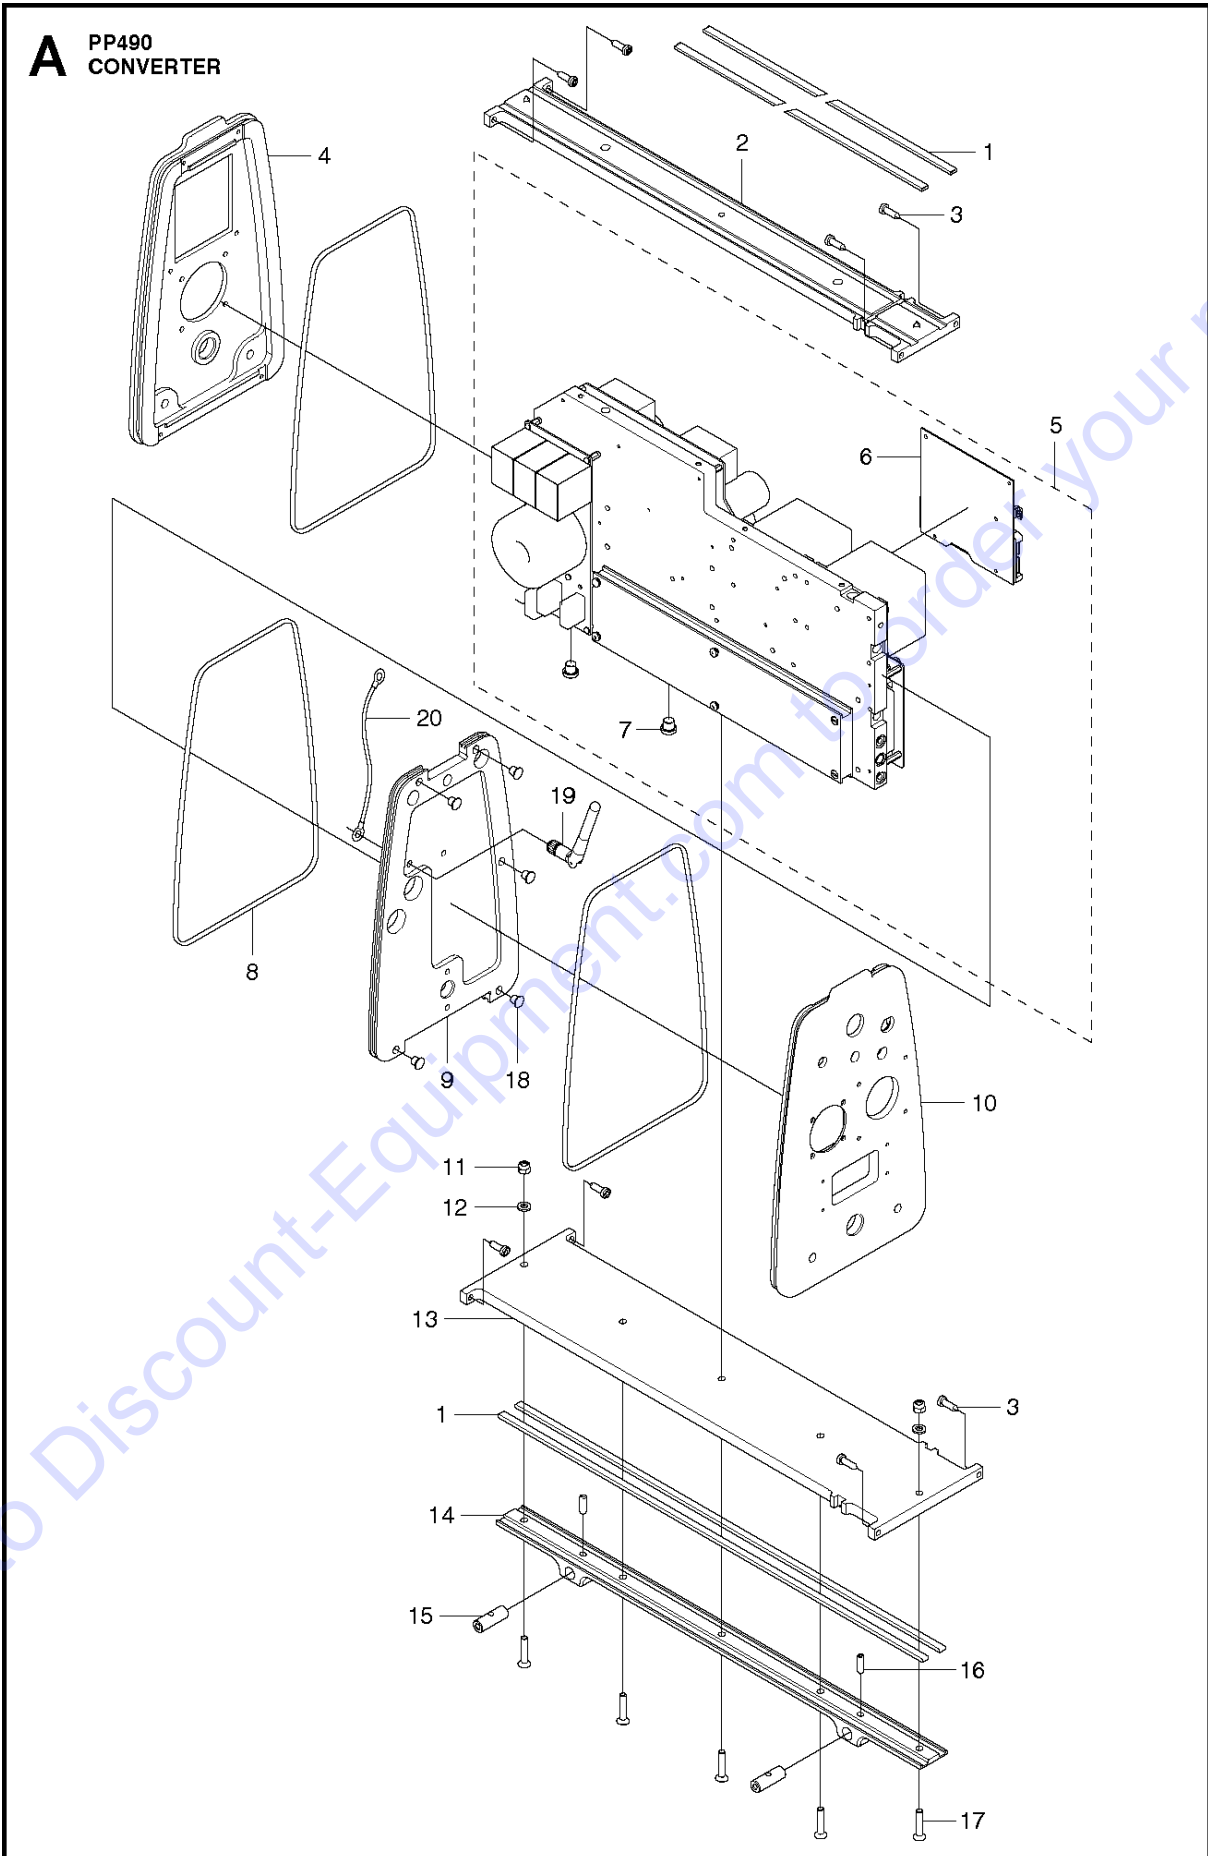

CONVERTER

PP 490, 2016-01

Ref	Part No	Description	Remark	QTY KIT
1	505 52 85-02	SEALING STRIP		4
2	522 61 53-01	SUPPORT PLATE		1
3	575 61 74-03	SCREW		8
4	587 00 54-01	GABLE		1
5	588 76 64-01	PRINTED CIRCUIT BOARD		1
6	582 02 24-01	PRINTED CIRCUIT ASSY		1
7	531 11 93-37	PLUG		6
8	505 26 61-01	O-RING		3
9	588 26 21-01	PROTECTIVE PLATE		1
10	587 00 53-02	GABLE		1
11	732 25 16-01	HEXAGON LOCKING NUT		1
12	734 11 52-01	WASHER		1
13	522 61 52-01	BASEPLATE		1
14	522 61 60-01	GABLE		1
15	531 12 34-17	LOCKING SLEEVE		2
16	728 73 70-05	STOP SCREW		2
17	725 63 74-51	SCREW		5
18	505 52 86-01	PLUG		5
19	588 60 99-01	ANTENNA		1
20	588 61 00-01	EXTENSION CABLE		1