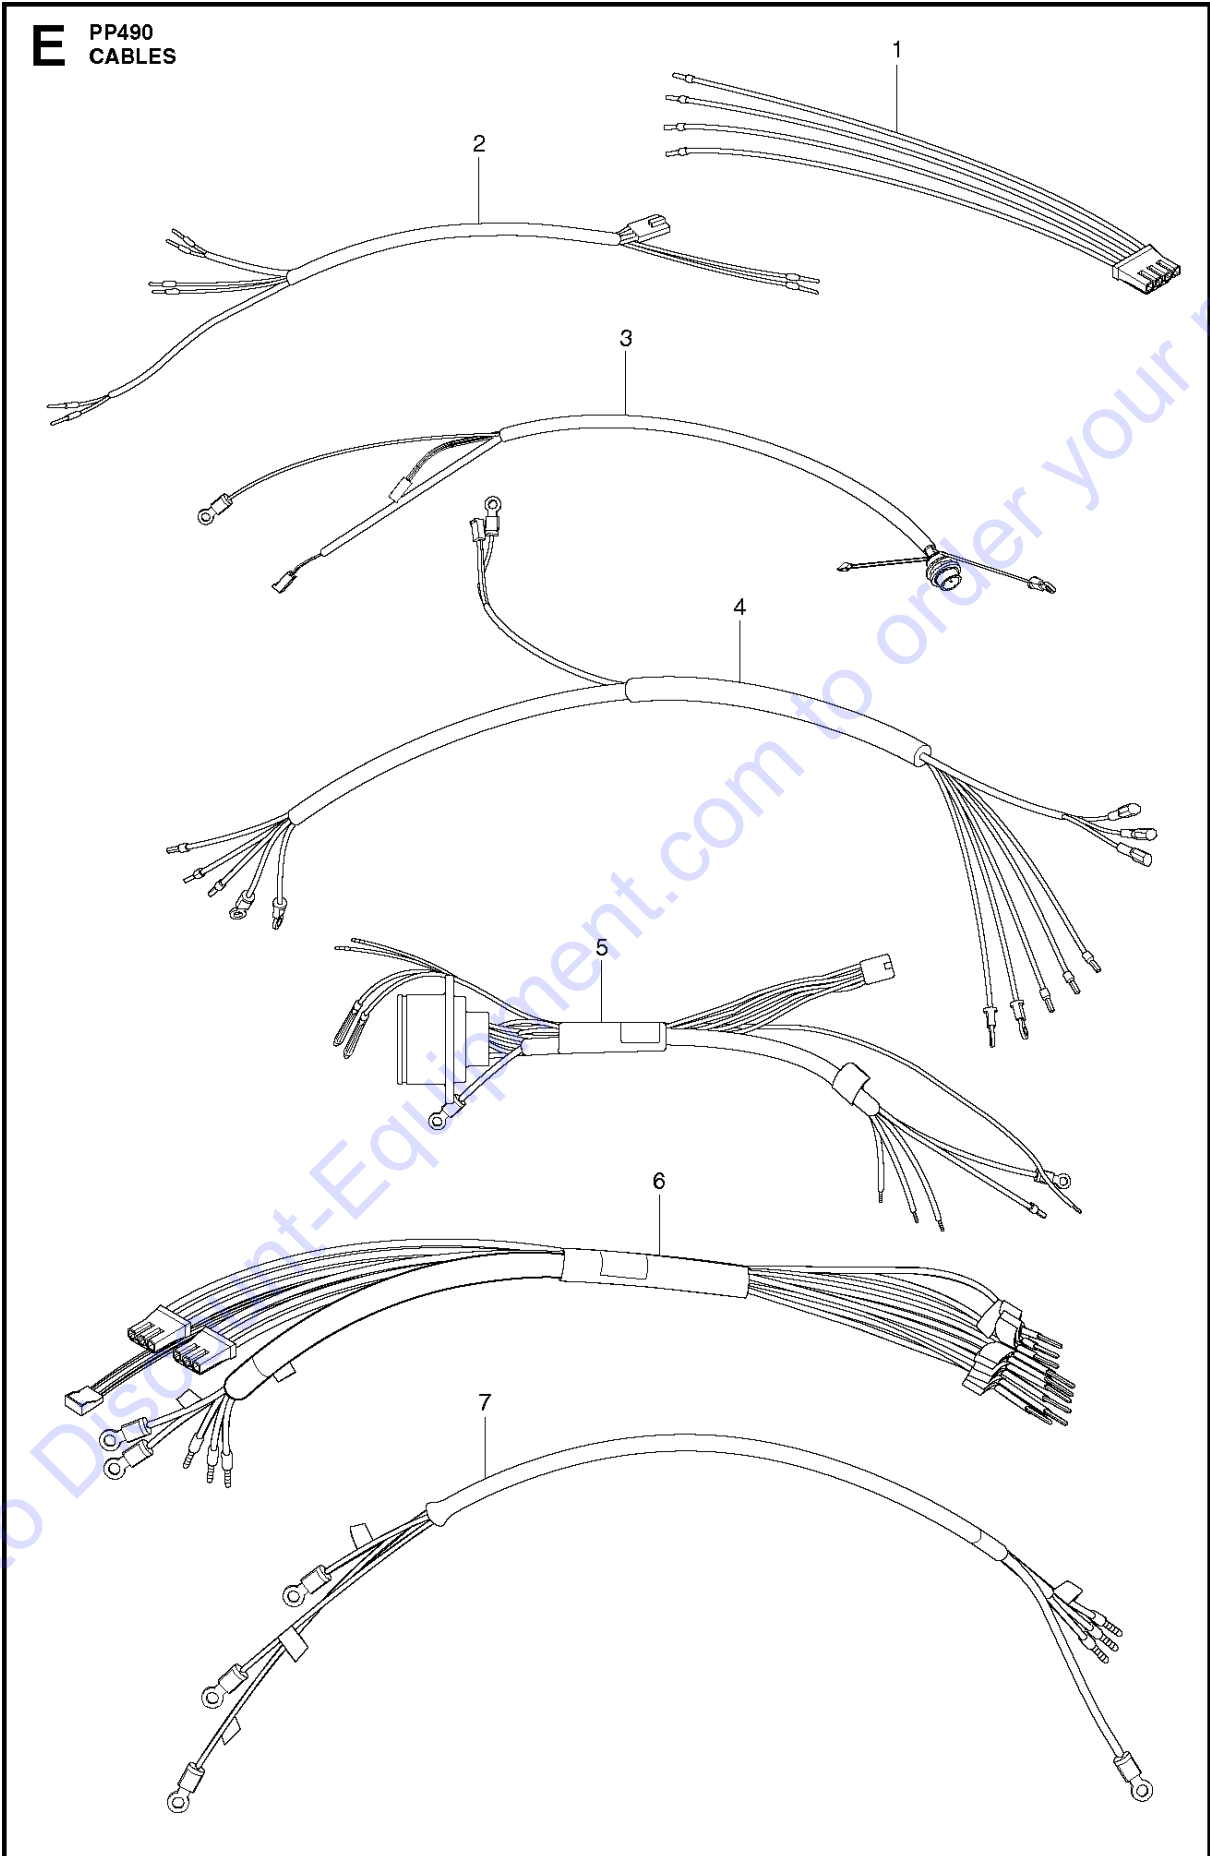

E PP490
CABLES

Ref	Part No	Description	Remark	QTY KIT
1	582 17 03-01	WIRING ASSY		1
2	587 11 30-01	CABLE ASSY		1
3	505 52 77-02	CABLE KIT		1
4	505 52 78-01	CABLE KIT		1
5	587 02 87-01	CABLE ASSY		1
6	587 02 85-01	CABLE ASSY		1
7	587 11 29-01	CABLE ASSY		1

Go to Discount-Equipment.com to order your parts