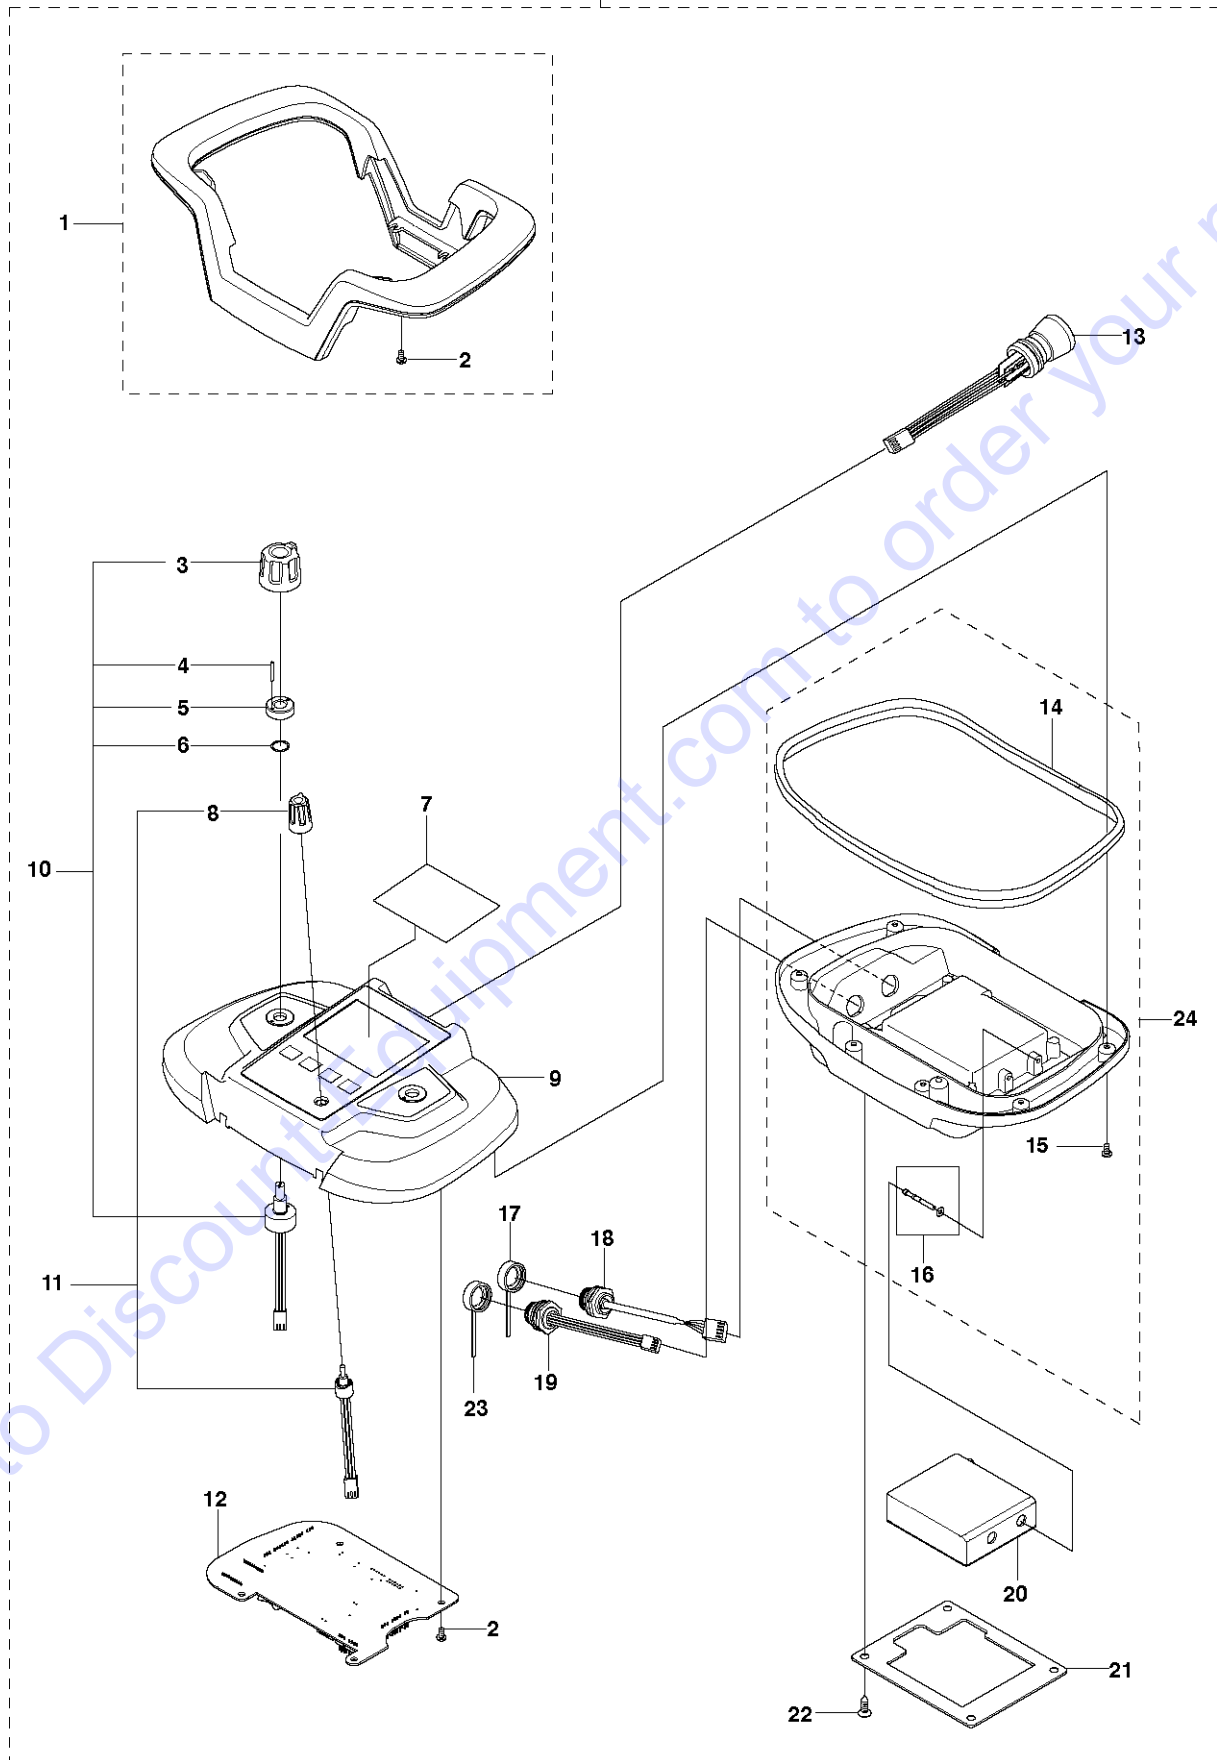

Go to Discount-Equipment.com to order your parts

F PP490
RCC UNIT 1

25

REMOTE CONTROL

PP 490, 2016-01

Ref	Part No	Description	Remark	QTY	KIT
1	576 25 34-01	HANDLE ASSY		1	26
2	578 77 61-01	SCREW ITXPANT		10	1, 26
3	576 25 94-01	TURNING KNOB ASSY		2	26
4	720 11 90-00	PARALLEL PIN		2	26
5	576 26 14-01	NUT		2	26
6	576 26 16-01	O-RING		2	26
7	585 30 68-01	PROTECTION		1	26
8	577 73 55-01	KNOB		1	26
9	585 96 39-01	DISPLAY	Also incl. pos 15	1	26
10	577 70 95-01	POTENTIOMETER		2	26
11	577 70 94-01	POTENTIOMETER		1	26
12	582 10 56-01	PRINTED CIRCUIT ASSY		1	26
13	576 81 51-01	SWITCH		1	26
14	576 88 80-02	SEALING STRIP		1	25, 26
15	578 77 61-02	SCREW ITXPANT		8	25, 26
16	577 71 10-01	SPRING PIN		2	25, 26
17	575 24 22-01	LID		1	26
18	575 22 93-01	CONTACT	USB	1	26
19	576 87 78-02	CONTACT	CAN	1	26
20	510 10 91-01	BATTERY		1	26
21	510 10 85-01	COVER PLATE		1	26
22	523 00 52-01	SCREW CRCSFT		4	26
23	585 47 86-01	RUBBER PLUG		1	26
24	586 18 04-01	COVER		1	26
25	578284802	REMOTE CONTROL		1	