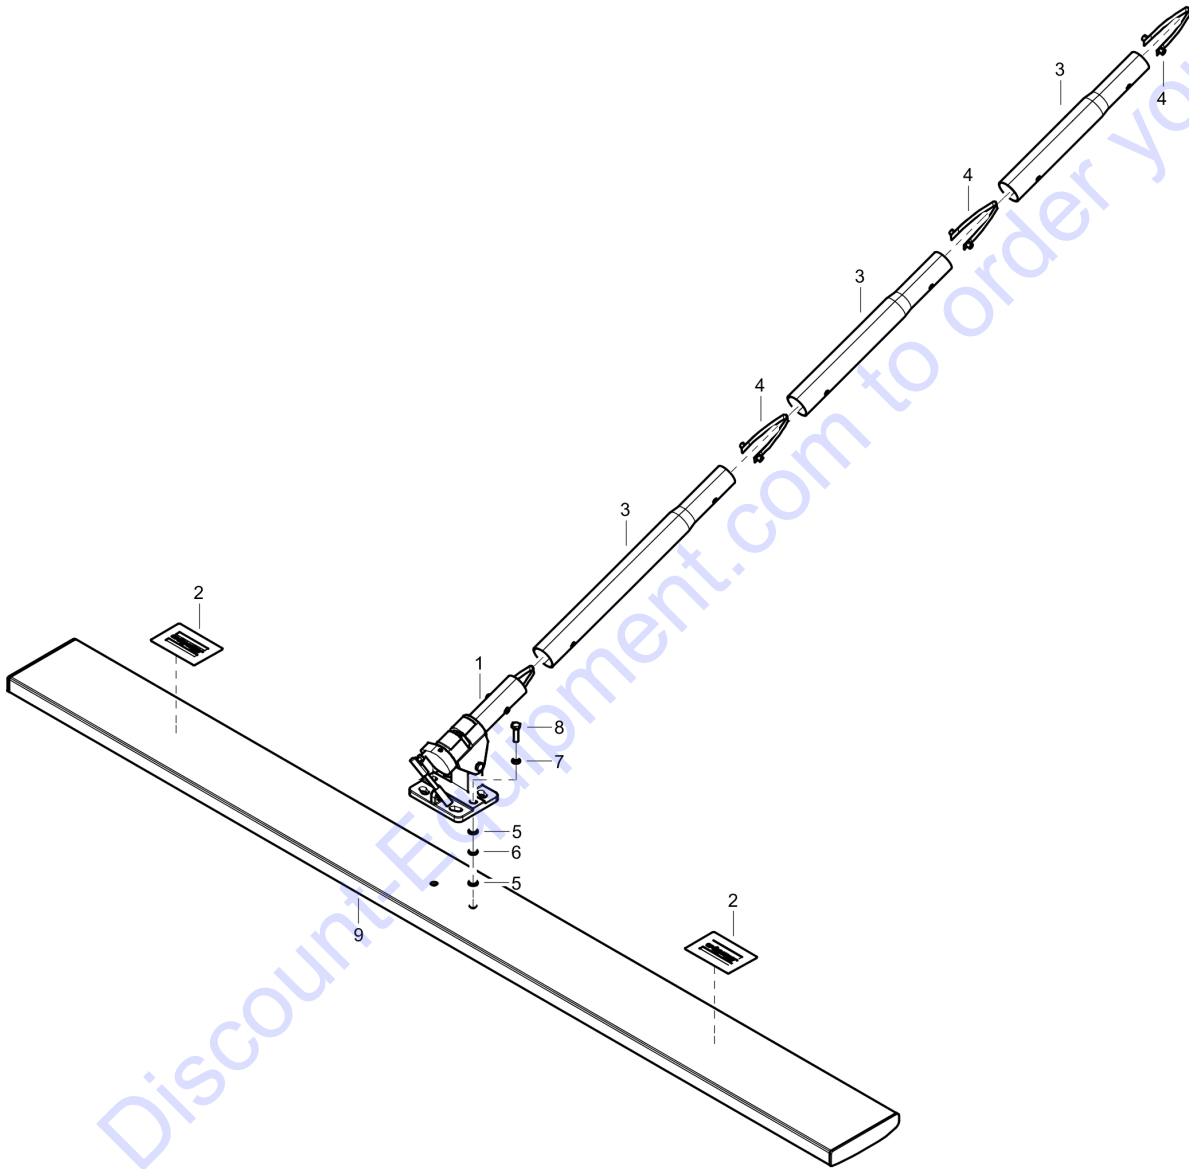

Spare parts list BV 20 H

Refer to the Parts Online web page for most up-to-date information. The printed information might be outdated.

Item	Part No.	Name	Qty	L
1	594227801	Turn head	1	
2	595212001	Decal logo	2	
3	595029501	Handle tube	4	
4	594228001	Fastenning spring	3	
5	595354601	Sael washer	4	
6	595036601	Washer DIN125	2	
7	595043901	Lock washer	2	
8	595344301	Hex. head screw	2	
9	595136401	Profil 2m	1