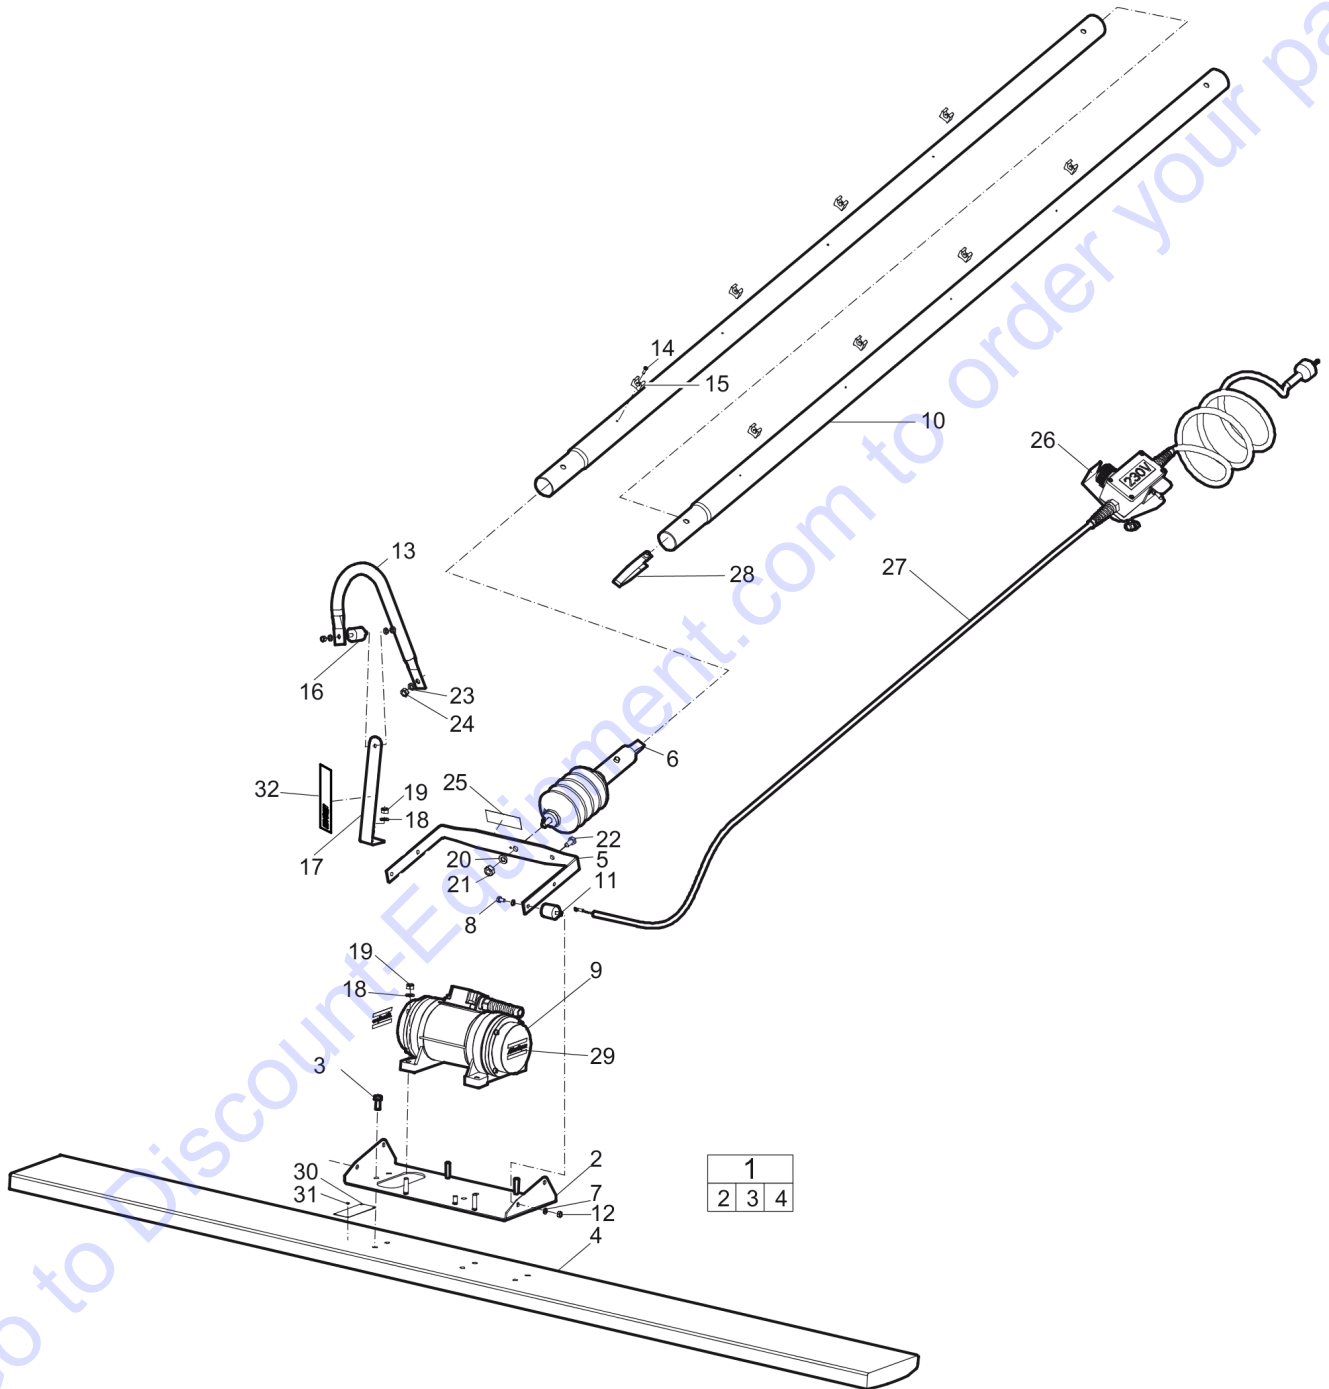

Go to Discount-Equipment.com to order your parts

Spare parts list BV20E

1
2 3 4

Refer to the Parts Online web page for most up-to-date information. The printed information might be outdated.

Item	Part No.	Name	Qty	L
1	595199901	Beam complete	1	
2	595499701	Motor holder	1	
3	594117901	Hex. head screw m8 x 20	1	
4	--	Profile	1	
5	594244901	Fork	1	
6	594237001	Tilting device	1	
7	595154501	Locking washer	10	
8	595344201	Bolt	4	
9	595276001	Vibrator	1	
10	595475901	Handle tube	2	
11	594225501	Shock absorber	4	
12	-	Nut, M6 DIN934	6	
13	595278801	Handle	1	
14	-	Screw, 4.85 x19 mm DIN7971	8	
15	595444101	Cable guide	8	
16	594227701	Shock absorber	1	
17	595499801	Bent plate	1	
18	-	Washer	5	
19	-	Lock nut, M8 DIN985	5	
20	595154401	Locking washer, Nord-Lock	1	
21	-	Nut, M10 DIN934	1	
22	-	Screw, H M8 x 16 mm DIN933	1	
23	-	Locking washer, Nord-Lock M8	1	
24	-	Nut, M8 DIN934	1	
25	-	Data plate (Not available separately)	1	
26	594242201	Switchbox	1	
27	595153501	Cable	1	
28	594228001	Fastenning spring	1	
29	595212101	Instruction label	2	
30	-	Instruction label	1	
31	-	Screw M6 x 20 mm 8.8 A2K	4	
32	595501301	Decal model code	1	

Item	Part No.	Name	Qty	L
1	595134501	Screw	1	
2	-	Screw, CS M5 x 10 mm DIN84A	4	
3	-	Lock nut, M5 DIN985	4	
4	-	Slotted screw, M4 x 14 mm DIN963A	1	
5	-	Washer	3	A
6	-	Nut, M4 DIN934	2	
7	595392301	Rubber seal	1	
8	595391901	Cable with plug	1	
9	595392201	Regulator	1	
10	594684501	Stuffing box	2	
11	594384801	Switch	1	
12	594384901	Membrane	1	
13	594385001	Washer	1	
14	594386801	Decal	1	
15	595153301	Terminal	4	
16	594545701	Junction box	1	
17	594853601	Spade	3	
18	595217501	Plastic nut	2	
19	594225701	Foam washer	1	
20	-	Set screw, HC M4 x 10 mm ISO4028	3	
22	595134901	Label	1	B
23	595136201	Switchbox holder	1	
24	595136301	Aluminum box	1	
25	-	Button	1	
26	594779101	Voltage label, 230V	1	C
27	595140601	Cover	1	
28	-	Screw M6 x 20 mm 8.8 A2K	4	
29	-	Switchbox cover	1	