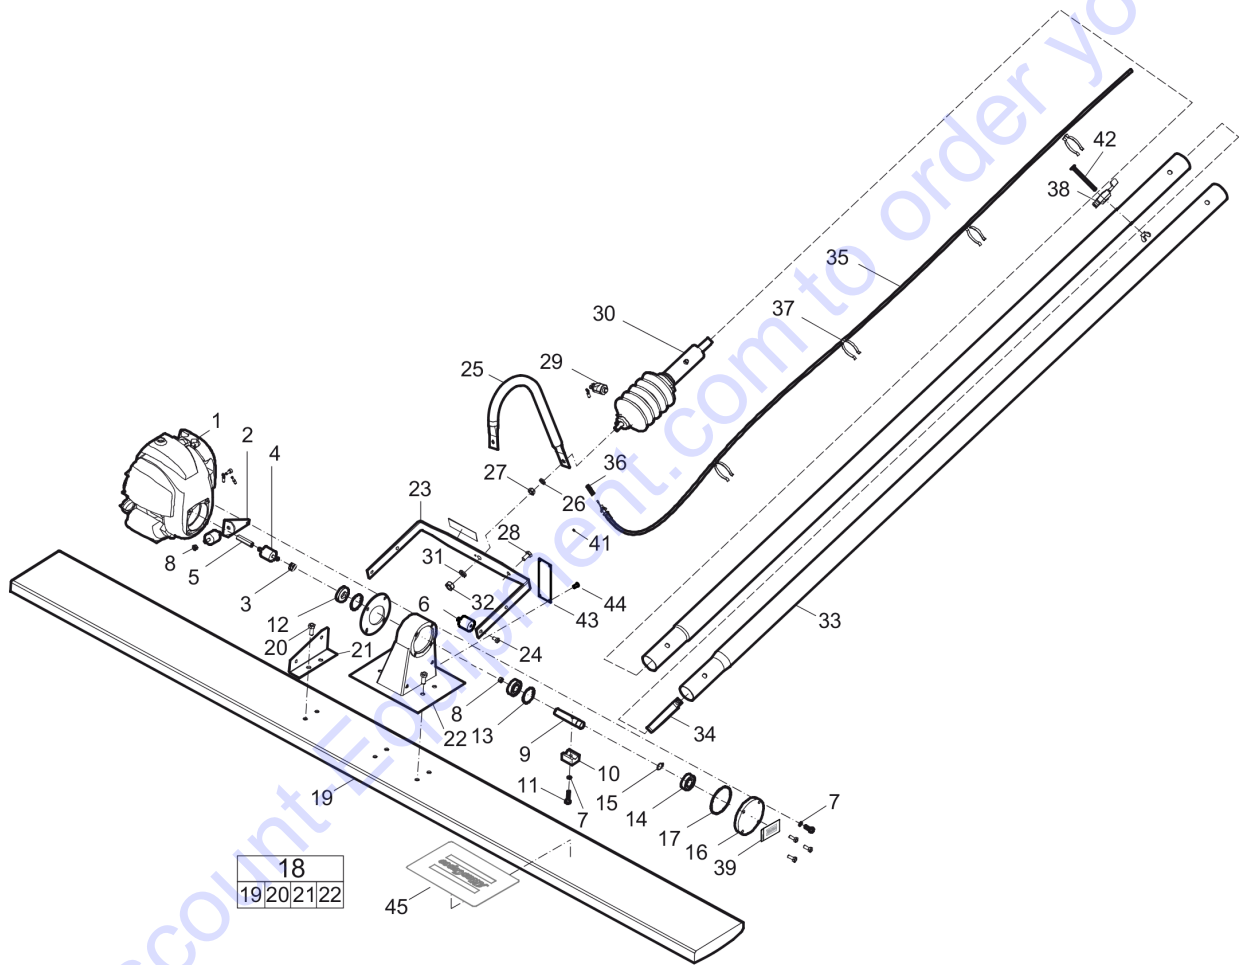

Spare parts list BV20G

Refer to the Parts Online web page for most up-to-date information. The printed information might be outdated.

Item	Part No.	Name	Qty	L
1	594412901	Engine GX25	1	
2	594253201	Mounting plate	1	
3	-	Washer, Ø6 mm DIN7349, Ø0.23 in.	1	
4	594227701	Shock absorber	6	
5	594253101	Splice nut	1	
6	594225501	Shock absorber	4	
7	-	Lock washer, Nord-Lock M6	17	
8	-	Nut, M6 DIN934	8	
9	594248001	Vibrator shaft	1	
10	594248201	Eccentric	1	
11	-	Screw, H M6 x 25 mm DIN933	1	
12	594221001	Radial seal, A 15 x 35 x 7 mm, 0.59 x 1.37 x 0.27 in.	1	
13	-	Retaining ring, Ø15 x 1.5 mm DIN472, 0.59 x 0.06 in.	2	
14	594550801	Bearing	2	
15	-	Retaining ring, Ø15 x 1.5 mm DIN471, 0.59 x 0.06 in.	1	
16	595276601	Flange	1	
17	-	O-ring	1	
18	594244801	Beam complete	1	
19	--	Profile	1	
20	--	Screw, H M8 x 20 mm DIN933	6	
21	--	Square plate	1	
22	--	Vibrator holder	1	
23	594244901	Fork	1	
24	-	Screw, M6 x 10 mm DIN933	4	
25	595278801	Handle	1	
26	-	Lock washer, Nord-Lock M8	1	
27	-	Nut, M8 DIN934	1	
28	-	Screw M6 x 20 mm 8.8 A2K	1	
29	594229801	Kill switch	1	
30	594237001	Tilting device	1	
31	-	Lock washer, Nord-Lock M10	1	
32	-	Nut, M10 DIN934	1	
33	595475901	Handle tube	2	
34	594228001	Fastenning spring	1	
35	594253301	Cable	1	
36	595134701	Pressure spring	1	
37	594230901	Tool holder	4	
38	594248301	Throttle	1	

Refer to the Parts Online web page for most up-to-date information. The printed information might be outdated.