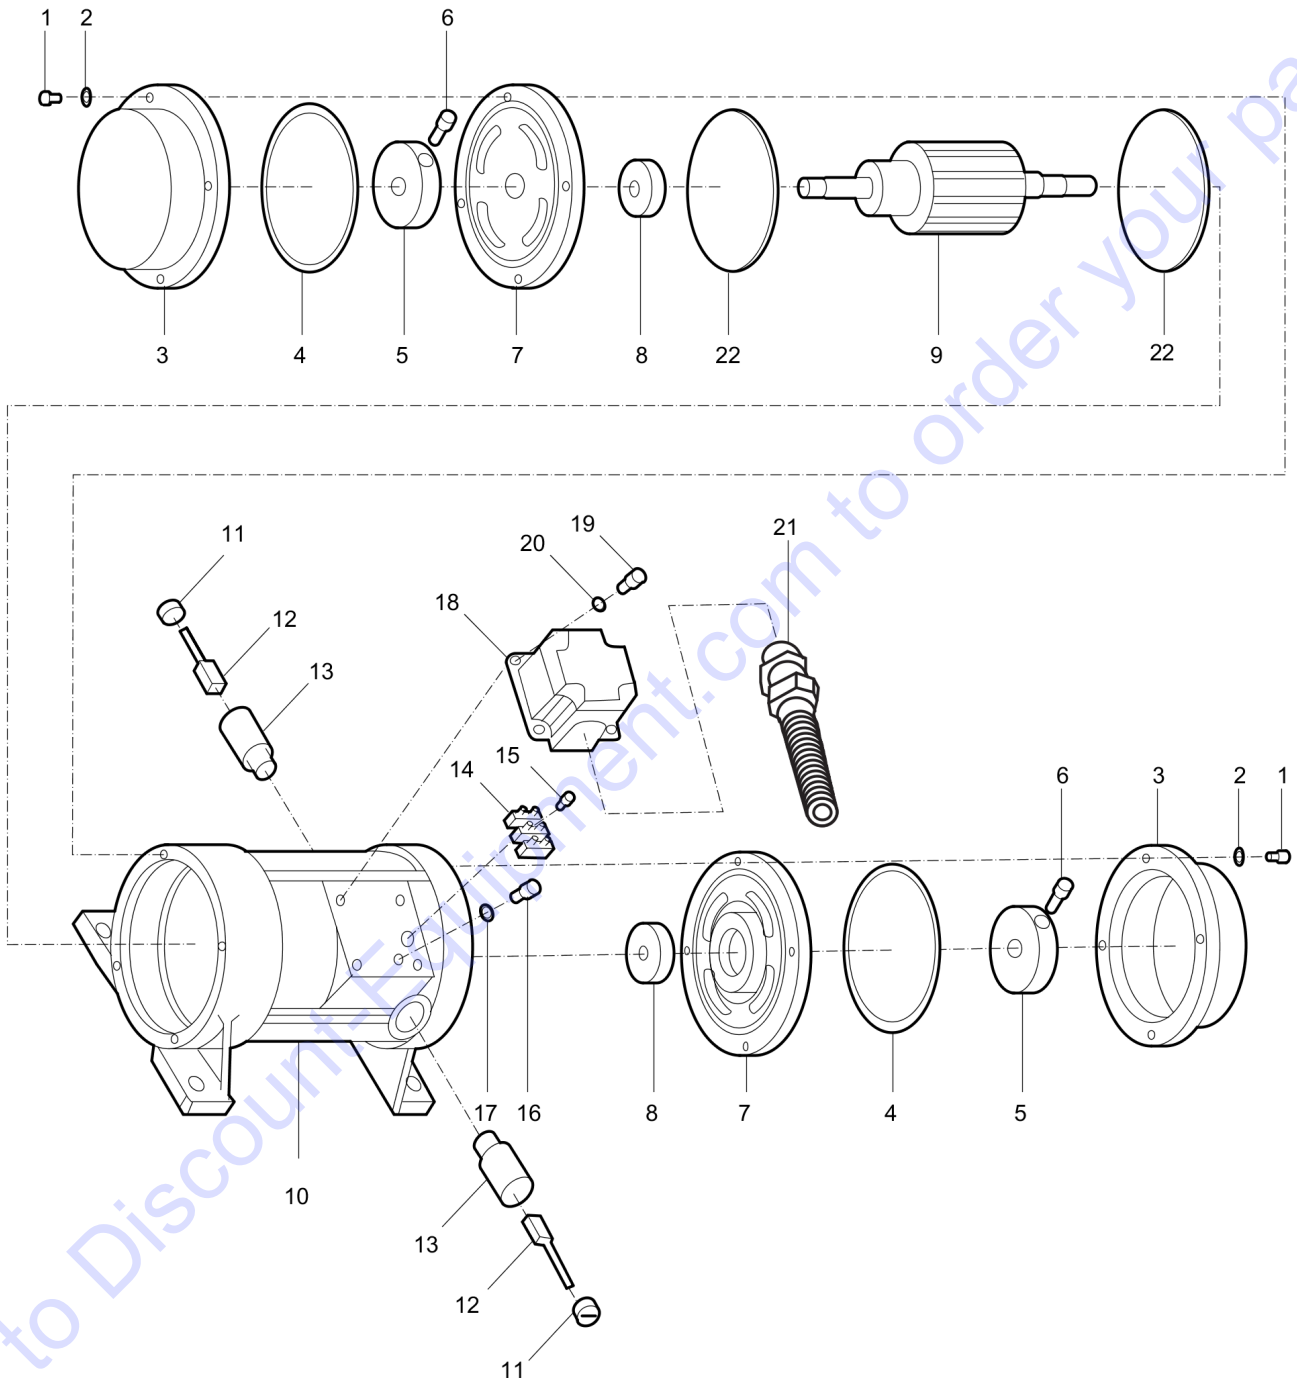

Refer to the Parts Online web page for most up-to-date information. The printed information might be outdated.

Item	Part No.	Name	Qty	L
1	-	Screw M6 x 20 mm 8.8 A2K	8	
2	595060401	Washer	8	
3	-	Injector part	2	
4	595516101	O-ring	2	
5	595444001	Eccentric	2	
6	-	Screw, C HC M5 x 10 mm DIN912	2	
7	-	Flange	2	
8	595516201	Ball bearing	2	
9	594676501	Rotor	1	
10	-	Stator complete	1	
11	594676601	Brush cover	2	
12	594676701	Brushes	1	A
13	594676801	Brush retainer	2	
14	595217401	Terminal board	1	
15	-	Self tapping screw	1	
16	-	Screw, C HC M4 x 8 mm DIN912	1	
17	595182501	Washer, Ø4 mm	1	
18	-	Injector part	1	
19	-	Screw, C HC M5 x 16 mm DIN912	1	
20	594273501	Washer	1	
21	594792201	Gland	1	
22	595516301	O-ring	2	

Item	Part No.	Name	Qty	L
1	595443901	Tube	1	
2	595390701	Bearing	2	
3	594780301	Shaft	1	
4	-	Washer	1	
5	-	Screw, H M10 x 16 mm DIN933	1	
6	594766001	V-ring	1	
7	594766301	Clamp ring	2	
8	594780401	Ring	1	
9	595140501	Slid	1	
10	594780501	Fork	1	
11	595443601	Connection	1	
12	595343701	Clevis pin, Ø8 x 22 mm, Ø0.31 x 0.86 in.	1	
13	595343401	Split pin	1	
14	-	Washer	2	
15	-	Screw, H M10 x 45 mm DIN931	1	
16	595140401	Screw	1	
17	-	Lock nut, M10 DIN985	1	
18	-	Cylindric pin, Ø8 x 40 mm H8, Ø0.31 x 1.57 mm	1	
19	-	Lock washer, Quicklock Ø8 mm, Ø0.31 in.	2	
20	-	Spring pin, Ø3 x 40 mm, Ø0.11 x 1.57 in.	1	
21	595443501	Spacer	1	
22	595391001	Plug	1	
23	594225601	Gusset	1	
24	594228001	Fastenning spring	1	
25	-	Screw, H M10 x 55 mm CL8.8 DIN931	1	
26	595354101	Hose clamp	1	
27	595354001	Hose clamp	1	