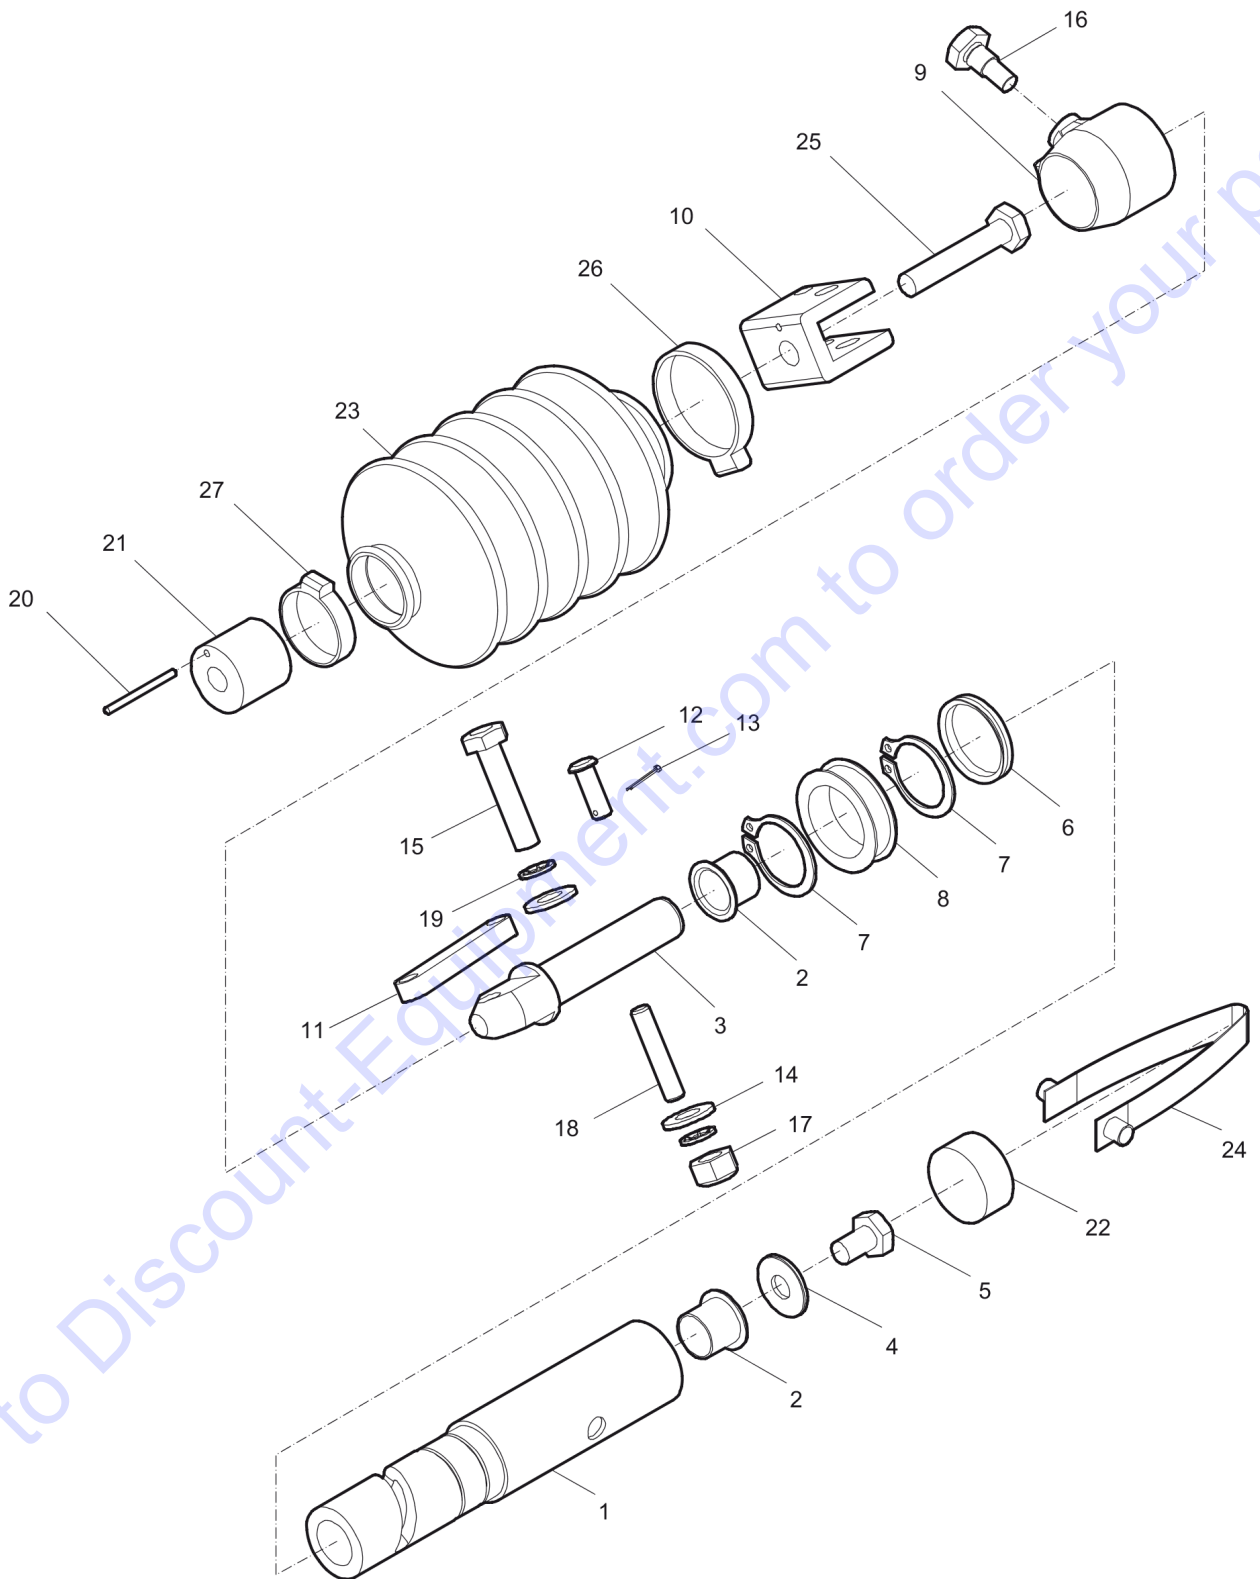

Spare parts list Tilting device BV20

Refer to the Parts Online web page for most up-to-date information. The printed information might be outdated.

Item	Part No.	Name	Qty	L
1	595443901	Tube	1	
2	595390701	Bearing	2	
3	594780301	Shaft	1	
4	-	Washer	1	
5	-	Screw, H M10 x 16 mm DIN933	1	
6	594766001	V-ring	1	
7	594766301	Clamp ring	2	
8	594780401	Ring	1	
9	595140501	Slid	1	
10	594780501	Fork	1	
11	595443601	Connection	1	
12	595343701	Clevis pin, Ø8 x 22 mm, Ø0.31 x 0.86 in.	1	
13	595343401	Split pin	1	
14	-	Washer	2	
15	-	Screw, H M10 x 45 mm DIN931	1	
16	595140401	Screw	1	
17	-	Lock nut, M10 DIN985	1	
18	-	Cylindric pin, Ø8 x 40 mm H8, Ø0.31 x 1.57 mm	1	
19	-	Lock washer, Quicklock Ø8 mm, Ø0.31 in.	2	
20	-	Spring pin, Ø3 x 40 mm, Ø0.11 x 1.57 in.	1	
21	595443501	Spacer	1	
22	595391001	Plug	1	
23	594225601	Gusset	1	
24	594228001	Fastenning spring	1	
25	-	Screw, H M10 x 55 mm CL8.8 DIN931	1	
26	595354101	Hose clamp	1	
27	595354001	Hose clamp	1	

Refer to the Parts Online web page for most up-to-date information. The printed information might be outdated.