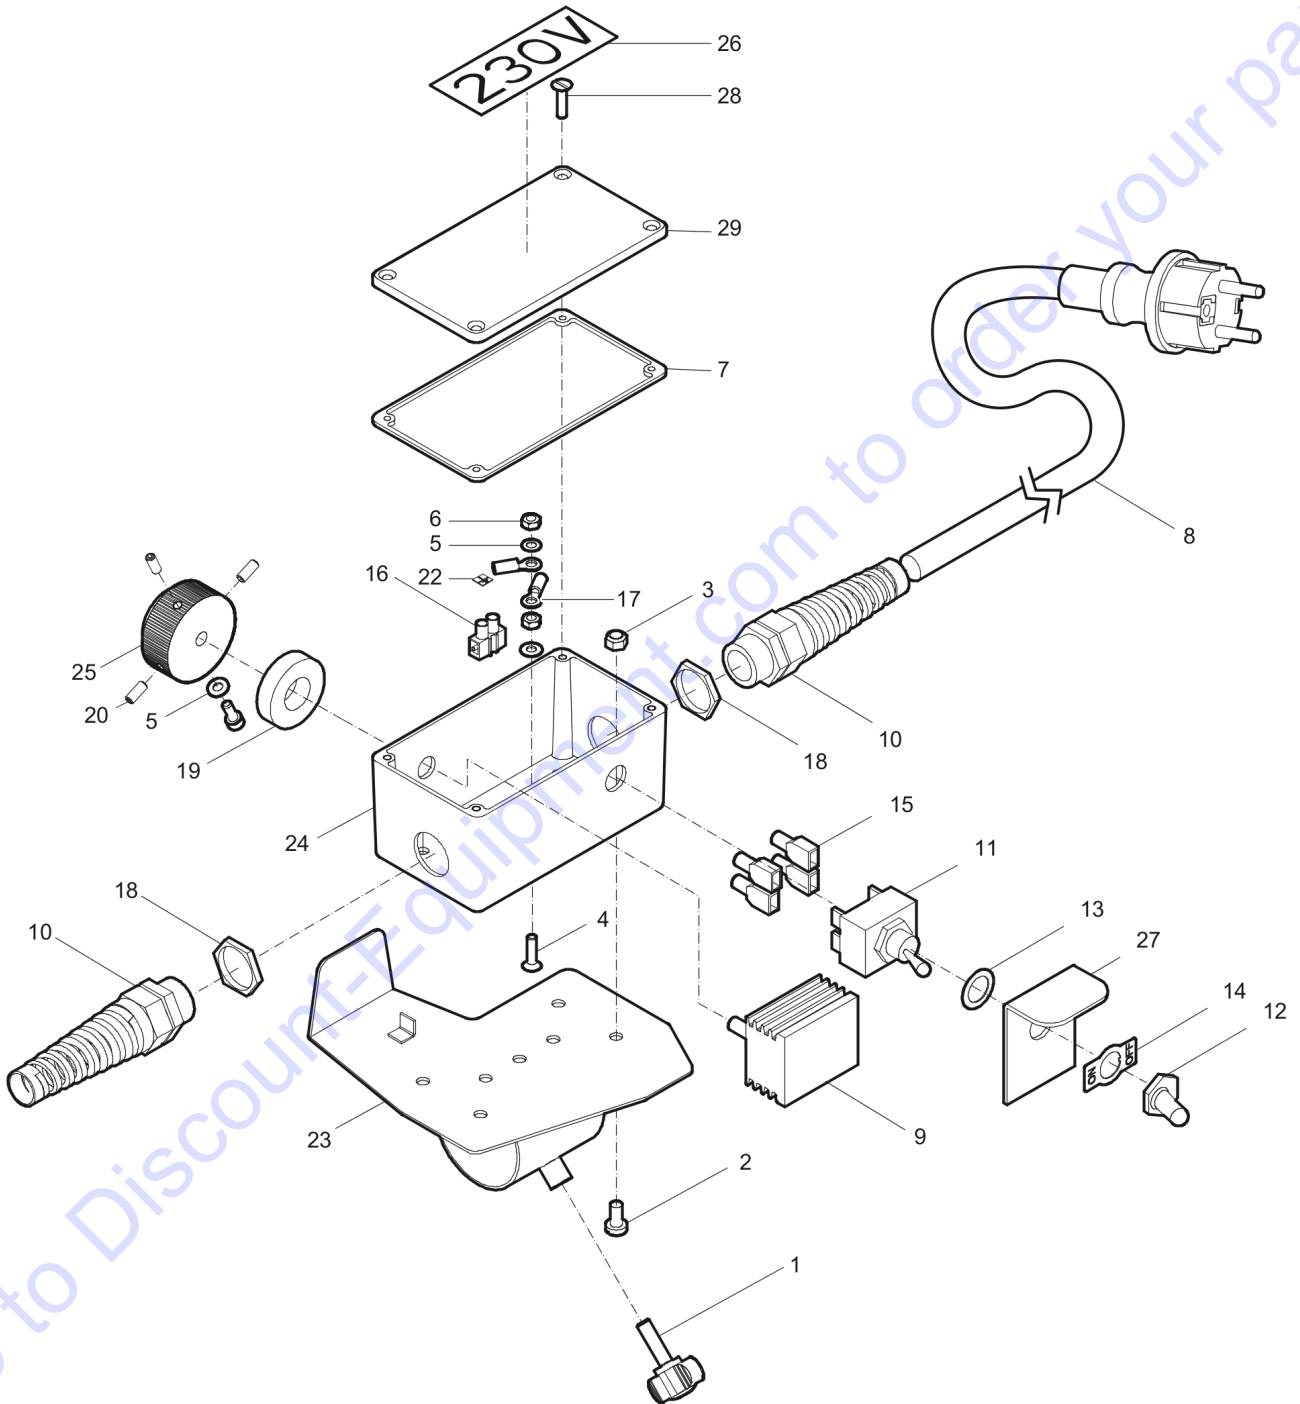

Spare parts list Switchbox BV20E

Refer to the Parts Online web page for most up-to-date information. The printed information might be outdated.

Item	Part No.	Name	Qty	L
1	595134501	Screw	1	
2	-	Screw, CS M5 x 10 mm DIN84A	4	
3	-	Lock nut, M5 DIN985	4	
4	-	Slotted screw, M4 x 14 mm DIN963A	1	
5	-	Washer	3	A
6	-	Nut, M4 DIN934	2	
7	595392301	Rubber seal	1	
8	595391901	Cable with plug	1	
9	595392201	Regulator	1	
10	594684501	Stuffing box	2	
11	594384801	Switch	1	
12	594384901	Membrane	1	
13	594385001	Washer	1	
14	594386801	Decal	1	
15	595153301	Terminal	4	
16	594545701	Junction box	1	
17	594853601	Spade	3	
18	595217501	Plastic nut	2	
19	594225701	Foam washer	1	
20	-	Set screw, HC M4 x 10 mm ISO4028	3	
22	595134901	Label	1	B
23	595136201	Switchbox holder	1	
24	595136301	Aluminum box	1	
25	-	Button	1	
26	594779101	Voltage label, 230V	1	C
27	595140601	Cover	1	
28	-	Screw M6 x 20 mm 8.8 A2K	4	
29	-	Switchbox cover	1	

Comments for Page: Switchbox BV20E

(L)OCAL REMARKS

A | MU4

B | Grounded

C | 230V

Refer to the Parts Online web page for most up-to-date information. The printed information might be outdated.