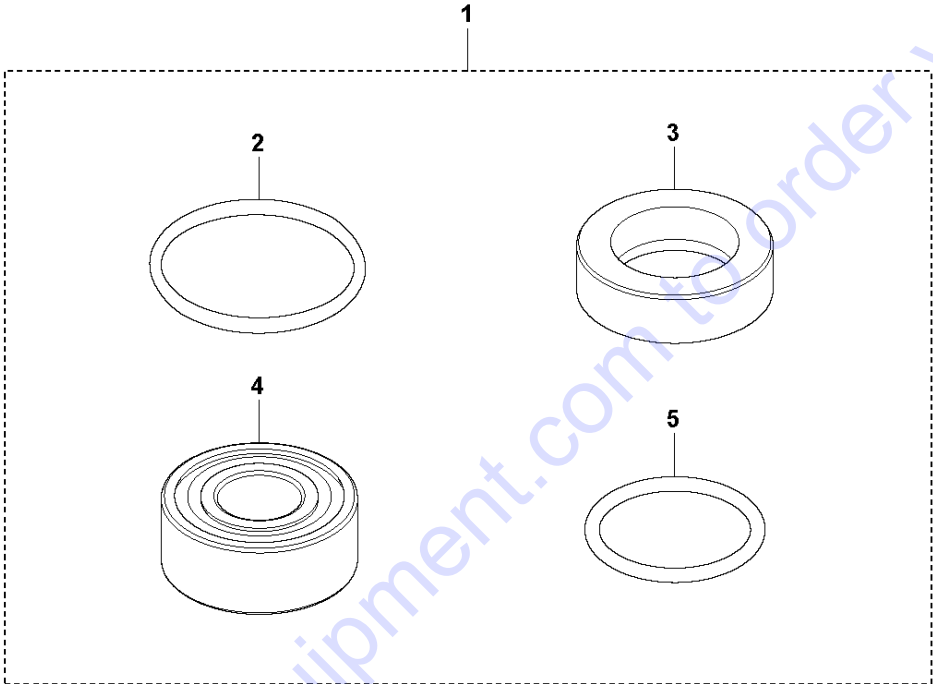

A AA 37
PRODUCT COMPLETE

Go to Discount-Equipment.com to order your parts

Ref	Part No	Description	Remark	QTY	KIT
1	594 81 94-01	CAP		1	
2	594 26 79-01	O-RING	28x2 NBR 70 shore	2	
3	595 14 48-01	RING	30x1.2 DIN472	1	
4	595 16 98-01	SHAFT		1	
5	595 16 97-01	TUBE		1	
6	594 40 24-01	RING	15x30x7 DIN3760A	1	
7	594 28 83-01	BEARING	2200.2RS.TV	1	
8	594 40 22-01	SHAFT	Flexible shaft, complete	1	
12	594 37 30-01	PIN		1	8
13	594 40 23-01	COVER	Hose, complete	1	
18	594 26 72-01	O-RING	25x2 NBR 70 shore	1	
19	594 37 48-01	COUPLING	Standard coupling	1	
20	594 62 76-01	COUPLING	Australian coupling	1	

Go to Discount-Equipment.com to order your parts

B AA 37
STANDARD COUPLING KIT

Go to Discount-Equipment.com to order your parts

STANDARD COUPLING KIT

AA 37, 967857401, 967872403, 2019-06

Ref	Part No	Description	Remark	QTY KIT	
1	594 37 48-01	COUPLING	Standard coupling	1	
2	594 38 85-01	SHAFT		1	1
3	594 38 86-01	BODY		1	1
4	594 38 87-01	BEARING	6203 2RS1	2	1
5	594 50 24-01	SPACER		1	1
6	595 14 43-01	SNAP RING	D17 x 1 mm DIN471	1	1

Go to Discount-Equipment.com to order your parts

C AA 37
AUSTRALIAN COUPLING KIT

AUSTRALIAN COUPLING KIT

AA 37, 967857401, 967872403, 2019-06

Ref	Part No	Description	Remark	QTY KIT	
1	594 62 76-01	COUPLING	Australian coupling	1	
2	594 86 19-01	SHAFT		1	1
3	595 52 54-01	BODY		1	1
4	594 38 87-01	BEARING	6203 2RS1	2	1
5	594 50 24-01	SPACER		1	1
6	595 14 43-01	SNAP RING	D17 x 1 mm DIN471	1	1

Go to Discount-Equipment.com to order your parts

D AA 37
SERVICE KIT

SERVICE KIT

AA 37, 967857401, 967872403, 2019-06

Ref	Part No	Description	Remark	QTY KIT	
1	594 40 47-01	SERVICE KIT		1	
2	594 26 79-01	O-RING	28x2 NBR 70 shore	2	1
3	594 40 24-01	RING	15x30x7 DIN3760A	1	1
4	594 28 83-01	BEARING	2200.2RS.TV	1	1
5	594 26 72-01	O-RING		1	1