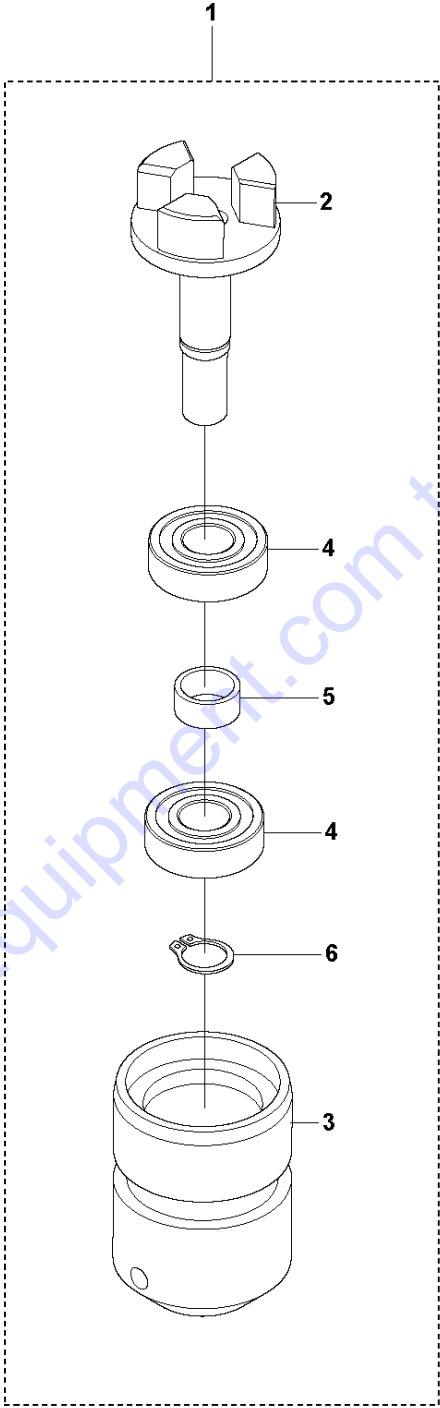

SPARE PARTS LIST

POKERS

AA 37, 967857401, 967872403, 2019-06

Go to Discount-Equipment.com to order your parts

PARTS FINDER

**Search Website
by Part Number**

**Search Manual
Library For Parts
Manual & Lookup Part
Numbers – Purchase
or Request Quote**

A AA 37
PRODUCT COMPLETE

Go to Discount-Equipment.com to order your parts

Ref	Part No	Description	Remark	QTY	KIT
1	594 81 94-01	CAP		1	
2	594 26 79-01	O-RING	28x2 NBR 70 shore	2	
3	595 14 48-01	RING	30x1.2 DIN472	1	
4	595 16 98-01	SHAFT		1	
5	595 16 97-01	TUBE		1	
6	594 40 24-01	RING	15x30x7 DIN3760A	1	
7	594 28 83-01	BEARING	2200.2RS.TV	1	
8	594 40 22-01	SHAFT	Flexible shaft, complete	1	
12	594 37 30-01	PIN		1	8
13	594 40 23-01	COVER	Hose, complete	1	
18	594 26 72-01	O-RING	25x2 NBR 70 shore	1	
19	594 37 48-01	COUPLING	Standard coupling	1	
20	594 62 76-01	COUPLING	Australian coupling	1	

Go to Discount-Equipment.com to order your parts

B AA 37
STANDARD COUPLING KIT

Go to Discount-Equipment.com to order your parts

STANDARD COUPLING KIT

AA 37, 967857401, 967872403, 2019-06

Ref	Part No	Description	Remark	QTY KIT	
1	594 37 48-01	COUPLING	Standard coupling	1	
2	594 38 85-01	SHAFT		1	1
3	594 38 86-01	BODY		1	1
4	594 38 87-01	BEARING	6203 2RS1	2	1
5	594 50 24-01	SPACER		1	1
6	595 14 43-01	SNAP RING	D17 x 1 mm DIN471	1	1

Go to Discount-Equipment.com to order your parts

C AA 37
AUSTRALIAN COUPLING KIT

AUSTRALIAN COUPLING KIT

AA 37, 967857401, 967872403, 2019-06

Ref	Part No	Description	Remark	QTY KIT	
1	594 62 76-01	COUPLING	Australian coupling	1	
2	594 86 19-01	SHAFT		1	1
3	595 52 54-01	BODY		1	1
4	594 38 87-01	BEARING	6203 2RS1	2	1
5	594 50 24-01	SPACER		1	1
6	595 14 43-01	SNAP RING	D17 x 1 mm DIN471	1	1