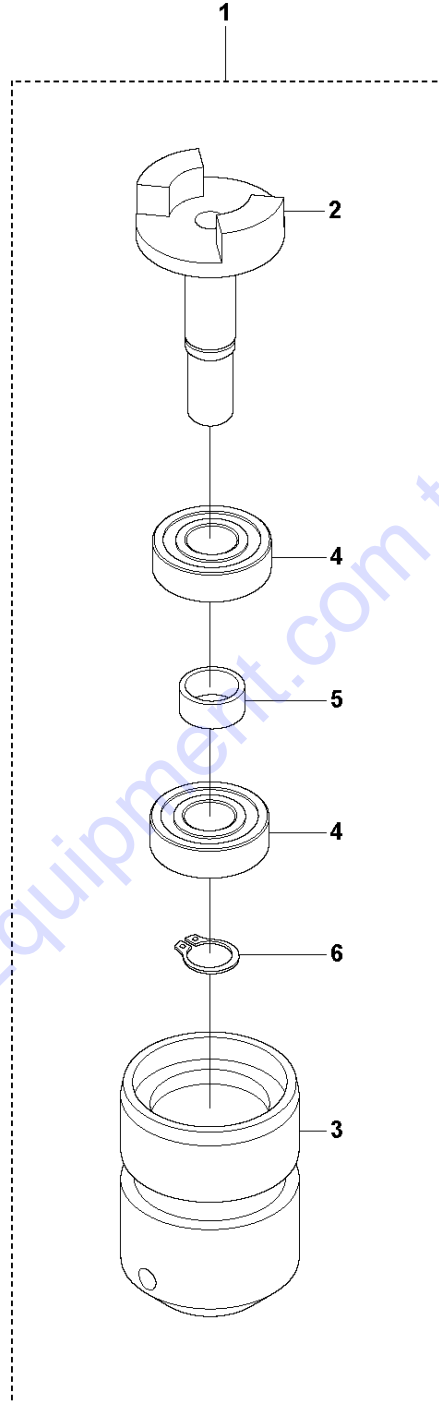

SPARE PARTS LIST

POKERS

AA 37, 967857401, 967872403, 2019-06

Go to Discount-Equipment.com to order your parts

PARTS FINDER

**Search Website
by Part Number**

**Search Manual
Library For Parts
Manual & Lookup Part
Numbers – Purchase
or Request Quote**

A AA 37
PRODUCT COMPLETE

Go to Discount-Equipment.com to order your parts

Ref	Part No	Description	Remark	QTY	KIT
1	594 81 94-01	CAP		1	
2	594 26 79-01	O-RING	28x2 NBR 70 shore	2	
3	595 14 48-01	RING	30x1.2 DIN472	1	
4	595 16 98-01	SHAFT		1	
5	595 16 97-01	TUBE		1	
6	594 40 24-01	RING	15x30x7 DIN3760A	1	
7	594 28 83-01	BEARING	2200.2RS.TV	1	
8	594 40 22-01	SHAFT	Flexible shaft, complete	1	
12	594 37 30-01	PIN		1	8
13	594 40 23-01	COVER	Hose, complete	1	
18	594 26 72-01	O-RING	25x2 NBR 70 shore	1	
19	594 37 48-01	COUPLING	Standard coupling	1	
20	594 62 76-01	COUPLING	Australian coupling	1	

Go to Discount-Equipment.com to order your parts

B AA 37
STANDARD COUPLING KIT

Go to Discount-Equipment.com to order your parts

STANDARD COUPLING KIT

AA 37, 967857401, 967872403, 2019-06

Ref	Part No	Description	Remark	QTY KIT	
1	594 37 48-01	COUPLING	Standard coupling	1	
2	594 38 85-01	SHAFT		1	1
3	594 38 86-01	BODY		1	1
4	594 38 87-01	BEARING	6203 2RS1	2	1
5	594 50 24-01	SPACER		1	1
6	595 14 43-01	SNAP RING	D17 x 1 mm DIN471	1	1

Go to Discount-Equipment.com to order your parts

C AA 37
AUSTRALIAN COUPLING KIT

AUSTRALIAN COUPLING KIT

AA 37, 967857401, 967872403, 2019-06

Ref	Part No	Description	Remark	QTY KIT	
1	594 62 76-01	COUPLING	Australian coupling	1	
2	594 86 19-01	SHAFT		1	1
3	595 52 54-01	BODY		1	1
4	594 38 87-01	BEARING	6203 2RS1	2	1
5	594 50 24-01	SPACER		1	1
6	595 14 43-01	SNAP RING	D17 x 1 mm DIN471	1	1