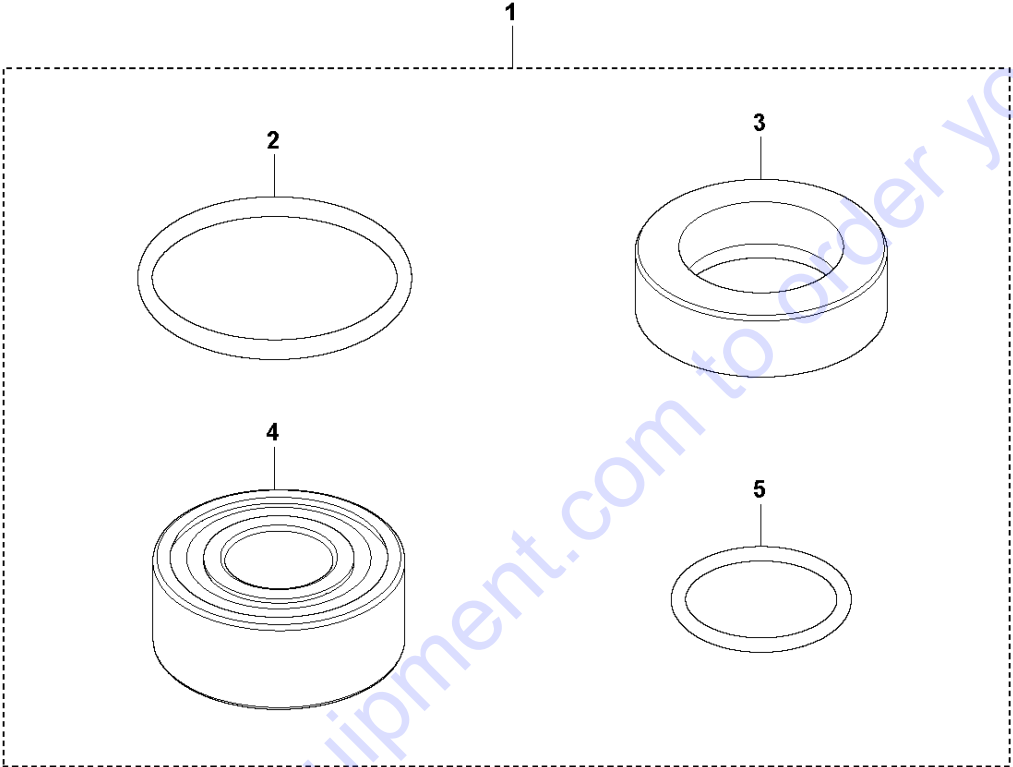

D AA 77
SERVICE KIT

SERVICE KIT

AA 77, 967857701, 967878902, 2019-06

Ref	Part No	Description	Remark	QTY	KIT
1	594 40 50-01	SERVICE KIT		1	
2	594 78 71-01	O-RING	59.5x3 NBR 70 shore	2	1
3	594 40 45-01	RING	35x62x7 DIN3760A	1	1
4	595 17 05-01	BEARING	2305.2RS.TV	1	1
5	594 26 72-01	O-RING		1	1

Go to Discount-Equipment.com to order your parts