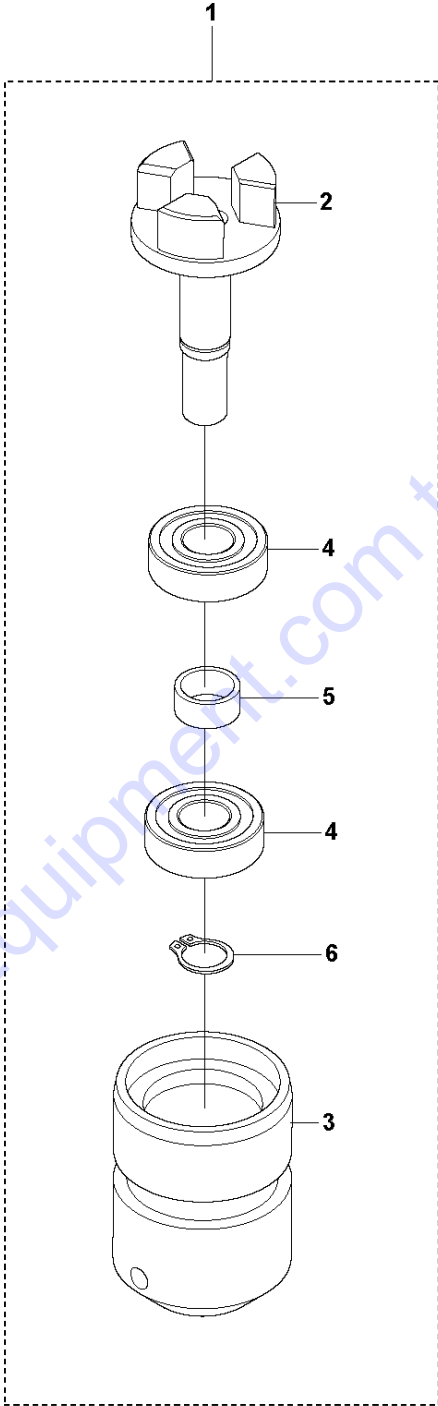

A AA 77
PRODUCT COMPLETE

Ref	Part No	Description	Remark	QTY	KIT
1	595 17 02-01	CAP		1	
2	594 78 71-01	O-RING	59.5x3 NBR 70 shore	2	
3	595 14 50-01	SNAP RING	62x2 DIN472	1	
4	594 81 96-01	SHAFT		1	
5	595 17 03-01	TUBE		1	
6	594 40 45-01	RING	35x62x7 DIN3760A	1	
7	595 17 05-01	BEARING	2305.2RS.TV	1	
8	594 40 43-01	WASHER		1	
9	594 40 37-01	SHAFT	Flexible shaft, complete	1	
13	594 37 30-01	PIN		1	9
14	595 17 04-01	COVER	Hose, complete	1	
22	594 26 72-01	O-RING	25x2 NBR 70 shore	1	
23	594 37 48-01	COUPLING	Standard coupling	1	
24	594 62 76-01	COUPLING	Australian coupling	1	

Go to Discount-Equipment.com to order your parts

B AA 77
STANDARD COUPLING KIT

STANDARD COUPLING KIT

AA 77, 967857701, 967878902, 2019-06

Ref	Part No	Description	Remark	QTY KIT	
1	594 37 48-01	COUPLING	Standard coupling	1	
2	594 38 85-01	SHAFT		1	1
3	594 38 86-01	BODY		1	1
4	594 38 87-01	BEARING	6203 2RS1	2	1
5	594 50 24-01	SPACER		1	1
6	595 14 43-01	SNAP RING	D17 x 1 mm DIN471	1	1

Go to Discount-Equipment.com to order your parts

C AA 77
AUSTRALIAN COUPLING KIT

AUSTRALIAN COUPLING KIT

AA 77, 967857701, 967878902, 2019-06

Ref	Part No	Description	Remark	QTY KIT	
1	594 62 76-01	COUPLING	Australian coupling	1	
2	594 86 19-01	SHAFT		1	1
3	595 52 54-01	BODY		1	1
4	594 38 87-01	BEARING	6203 2RS1	2	1
5	594 50 24-01	SPACER		1	1
6	595 14 43-01	SNAP RING	D17 x 1 mm DIN471	1	1