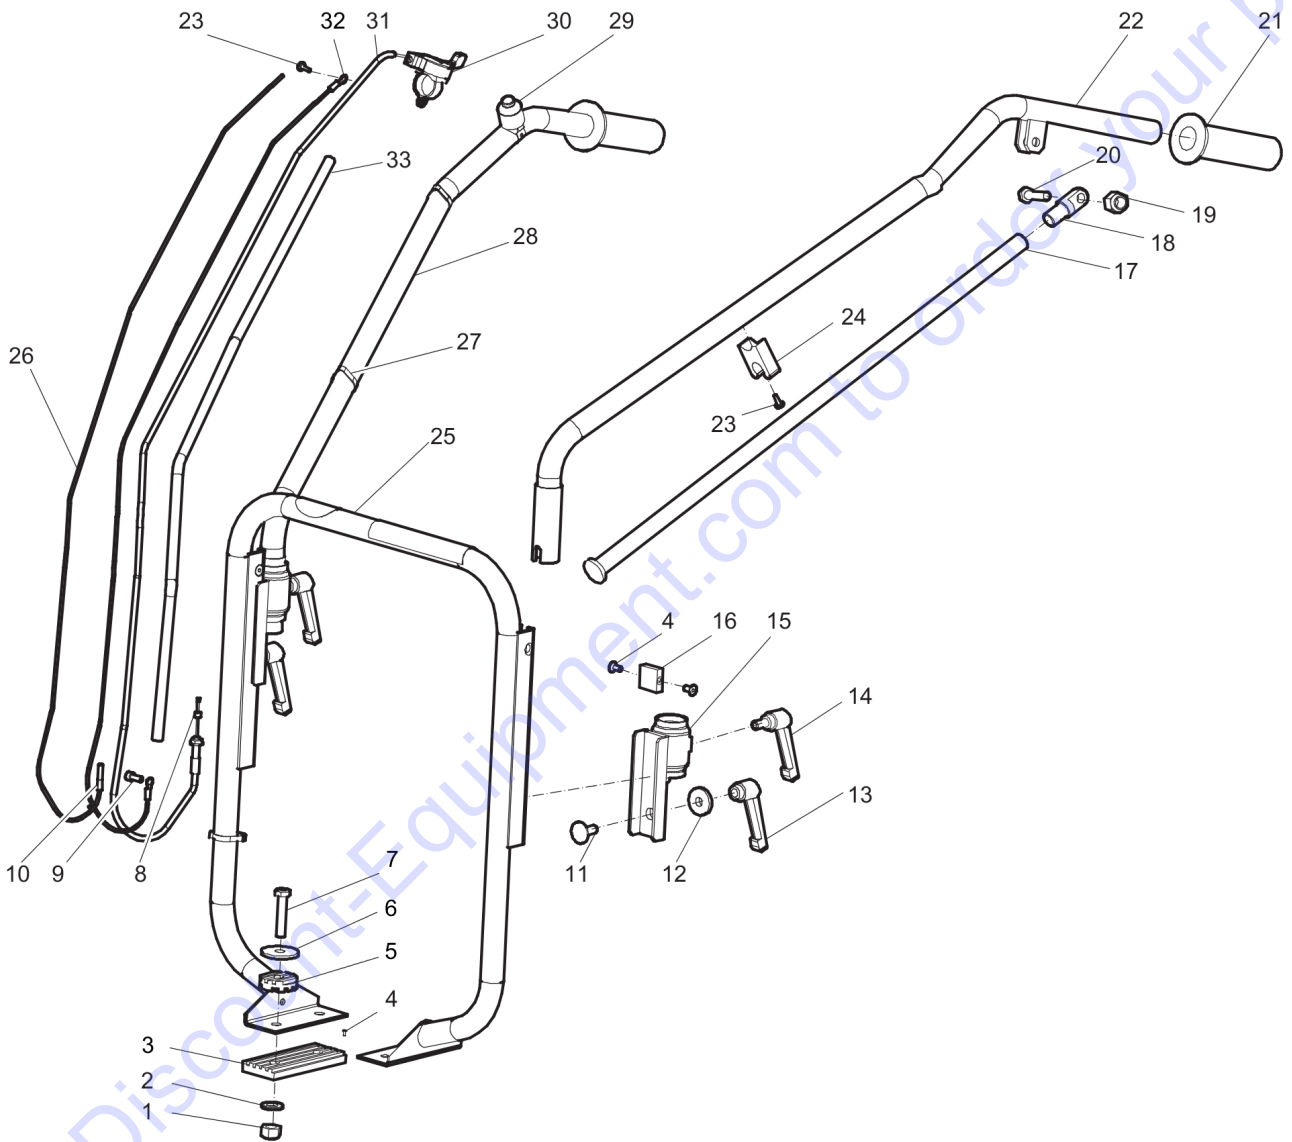

Spare parts list BV 30 Handle

Refer to the Parts Online web page for most up-to-date information. The printed information might be outdated.

Item	Part No.	Name	Qty	L
1	595181401	Lock nut M8	4	
2	595060601	Washer	4	
3	595522901	Rubber plate	2	
4	594399001	Screw	4	
5	595522801	Rubber washer	4	
6	595167701	Washer	4	
7	-	Screw, M8 x 40 mm CL8.8 (DIN933)	4	
8	594261901	Spacer	1	
9	-	Screw, M5 x 12 mm CL8.8 (DIN912)	1	
10	594818901	Terminal	1	
11	-	Screw, M8 x 20 mm CL8.8 (DIN603Mu)	2	
12	595061101	Washer, 8.4x26x5 mm	2	
13	595168101	Adjustable lock lever	2	
14	595523401	Adjustable lock lever	2	
15	595167901	Bracket	2	
16	595168001	Spacer	1	
17	594261301	Shaft	1	
18	595461101	Stay bracket	1	
19	595181401	Lock nut M8	1	
20	595466001	Screw	1	
21	594379001	Handle	2	
22	594251101	Handle tube left	1	
23	595180701	Screw	2	
24	595523301	Locking clamp	1	
25	595461001	Protection bar	1	
26	595185001	Cable	1	
27	595455201	Cable ties, L=200 mm	3	
28	595167601	Handle tube right	1	
29	595523101	Killing switch	1	
30	595523201	Throttle lever	1	
31	595444201	Thottle wire	1	
32	594271601	Terminal	1	
33	595134601	Plastic hose	1	

Refer to the Parts Online web page for most up-to-date information. The printed information might be outdated.