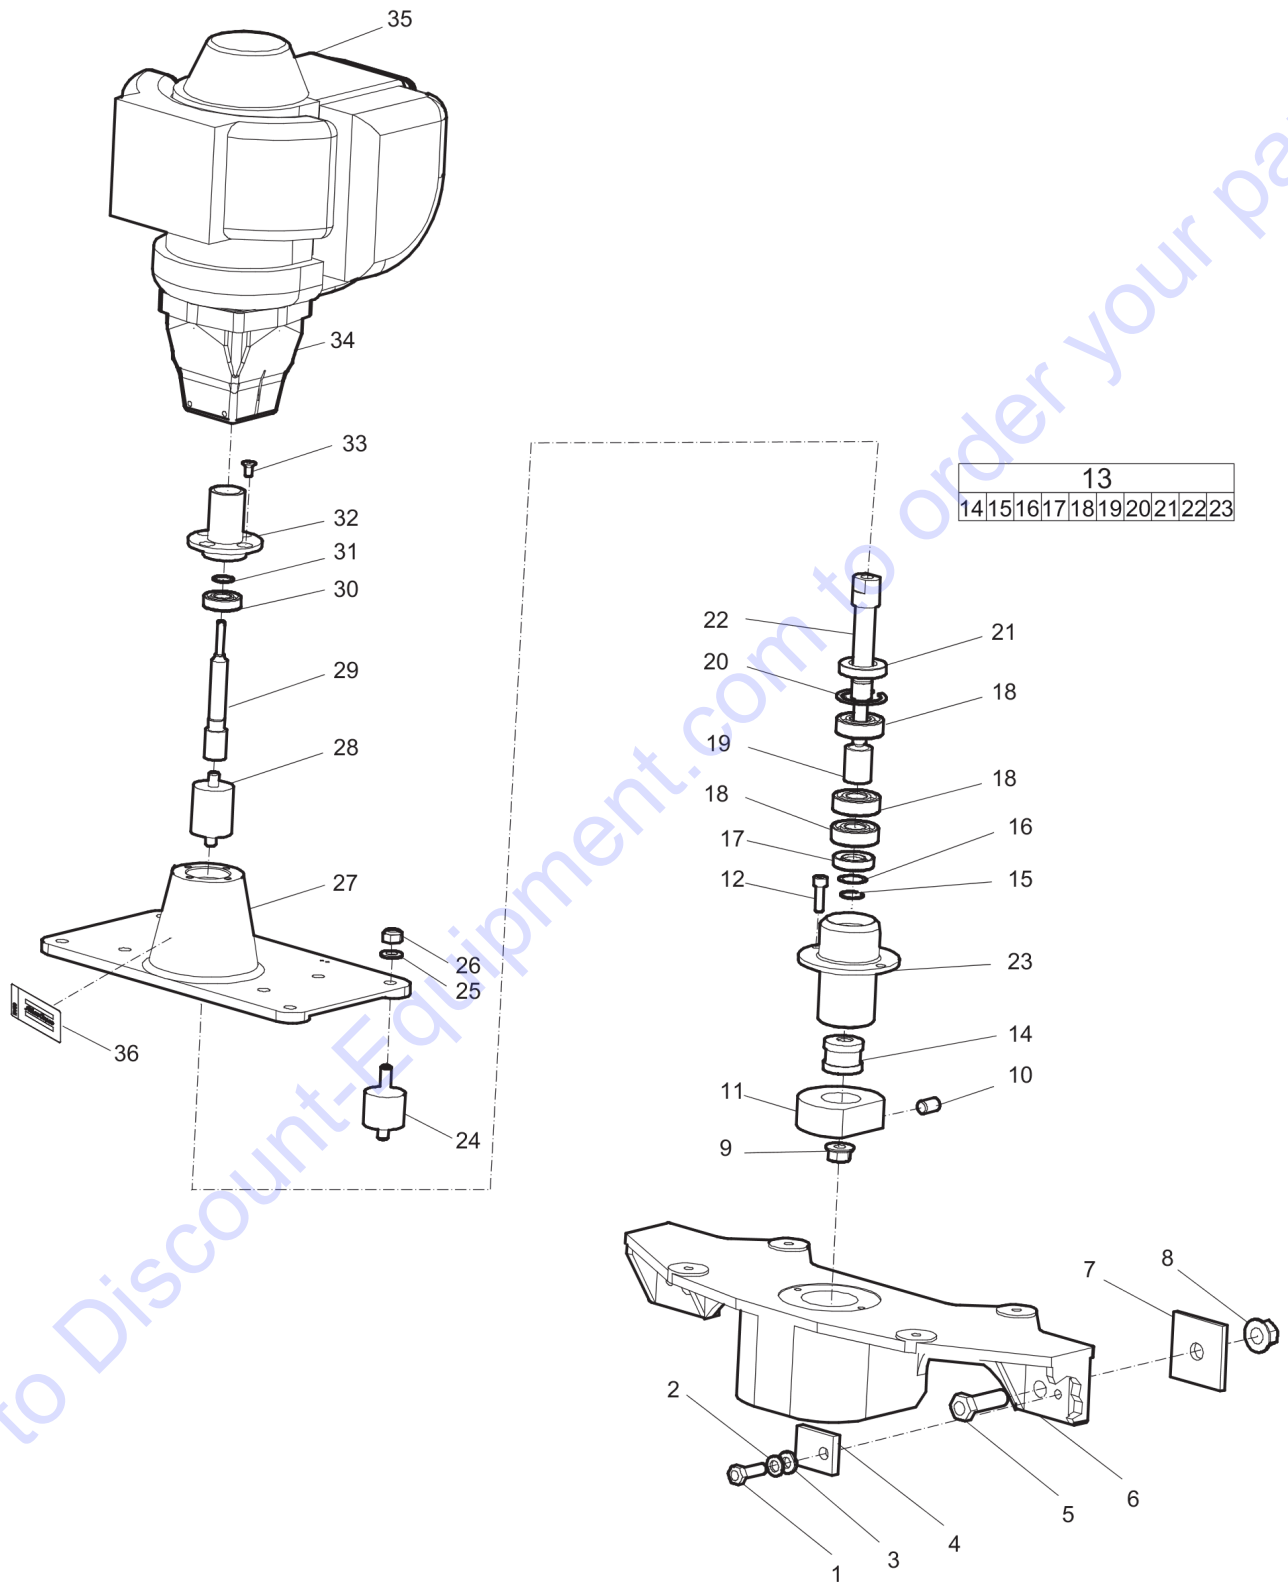

Spare parts list BV 30 Engine

Refer to the Parts Online web page for most up-to-date information. The printed information might be outdated.

Item	Part No.	Name	Qty	L
1	595465801	Hex. screw	2	
2	595043901	Lock washer	2	
3	595167801	Washer	2	
4	595523001	Securing plate	2	
5	-	Screw, M12 x 40 mm CL8.8 (ISO4017)	2	
6	594626701	Lower plate	1	
7	595142601	Washer	2	
8	594409201	Nut	2	
9	595167201	Nut	1	
10	594398901	Screw	1	
11	595167401	Eccenter weight	1	
12	-	Screw, M6 x 20 mm CL8.8 (DIN912)	2	
13	594253501	Sleeve package kit	1	
14	595167501	Hub	1	
15	594256101	Retaining ring	1	
16	594400301	Washer	1	
17	595522701	Seal ring	1	
18	595167301	Bearing	3	A
19	595522501	Spacer	1	
20	594266001	Snap ring	1	
21	595522601	Seal ring	1	
22	595167001	Shaft	1	
23	595167101	Sleeve	1	
24	594229701	Shock absorber - A30 x 36 mm M8 x 10 mm NR50	4	
25	595060601	Washer	4	
26	595181401	Lock nut M8	4	
27	595278501	Upper bracket	1	
28	594229601	Shock absorber - A30 x 25 mm M8 x 10/M8 x 20 mm NR40	1	
29	594261301	Shaft	1	
30	594261401	Bearing	1	
31	595045301	Retaining ring for shaft	1	
32	594261501	Sleeve	1	
33	594399001	Screw	4	
34	594261701	Cover	1	
35	594261801	Honda GX35 NT T3 OH	1	B
36	595501401	Decal logo	1	

Comments for Page: BV 30 Engine

Refer to the Parts Online web page for most up-to-date information. The printed information might be outdated.