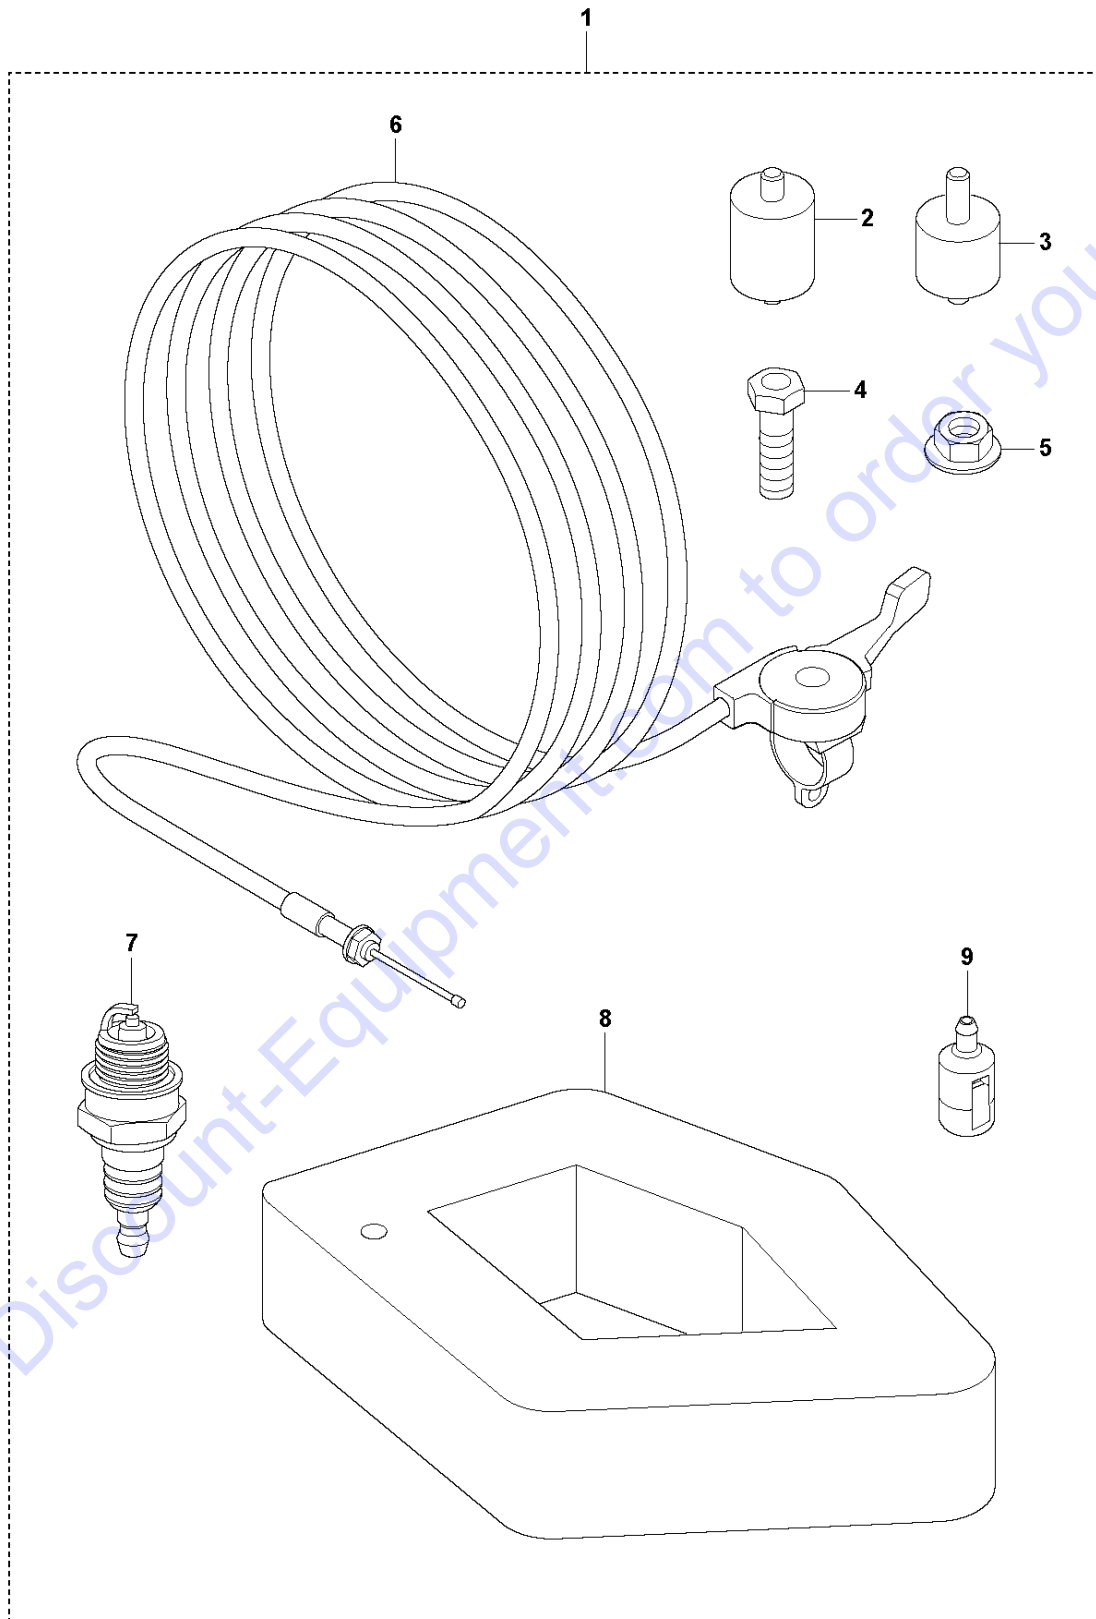

D BV 30
MAINTENANCE KIT

MAINTENANCE KIT

BV 30, 967856301, 967856302, 2019-06

Ref	Part No	Description	Remark	QTY	KIT
1	594 26 20-01	SERVICE KIT	Maintenance kit BV 30	1	
2	594 22 96-01	DAMPER		1	1
3	594 22 97-01	ABSORBER		4	1
4	594 78 56-01	SCREW	M12X40 CL8.8 ISO4017	2	1
5	594 40 92-01	NUT	M12 DIN6927	2	1
6	597 85 04-01	THROTTLE CONTROL	COMPLETE	1	1
7	594 26 03-01	SPARK PLUG	Spark plug	1	1
8	594 26 04-01	AIR FILTER	Air filter element	2	1
9	594 26 05-01	FUEL FILTER	Fuel filter	2	1

Go to Discount-Equipment.com to order your parts