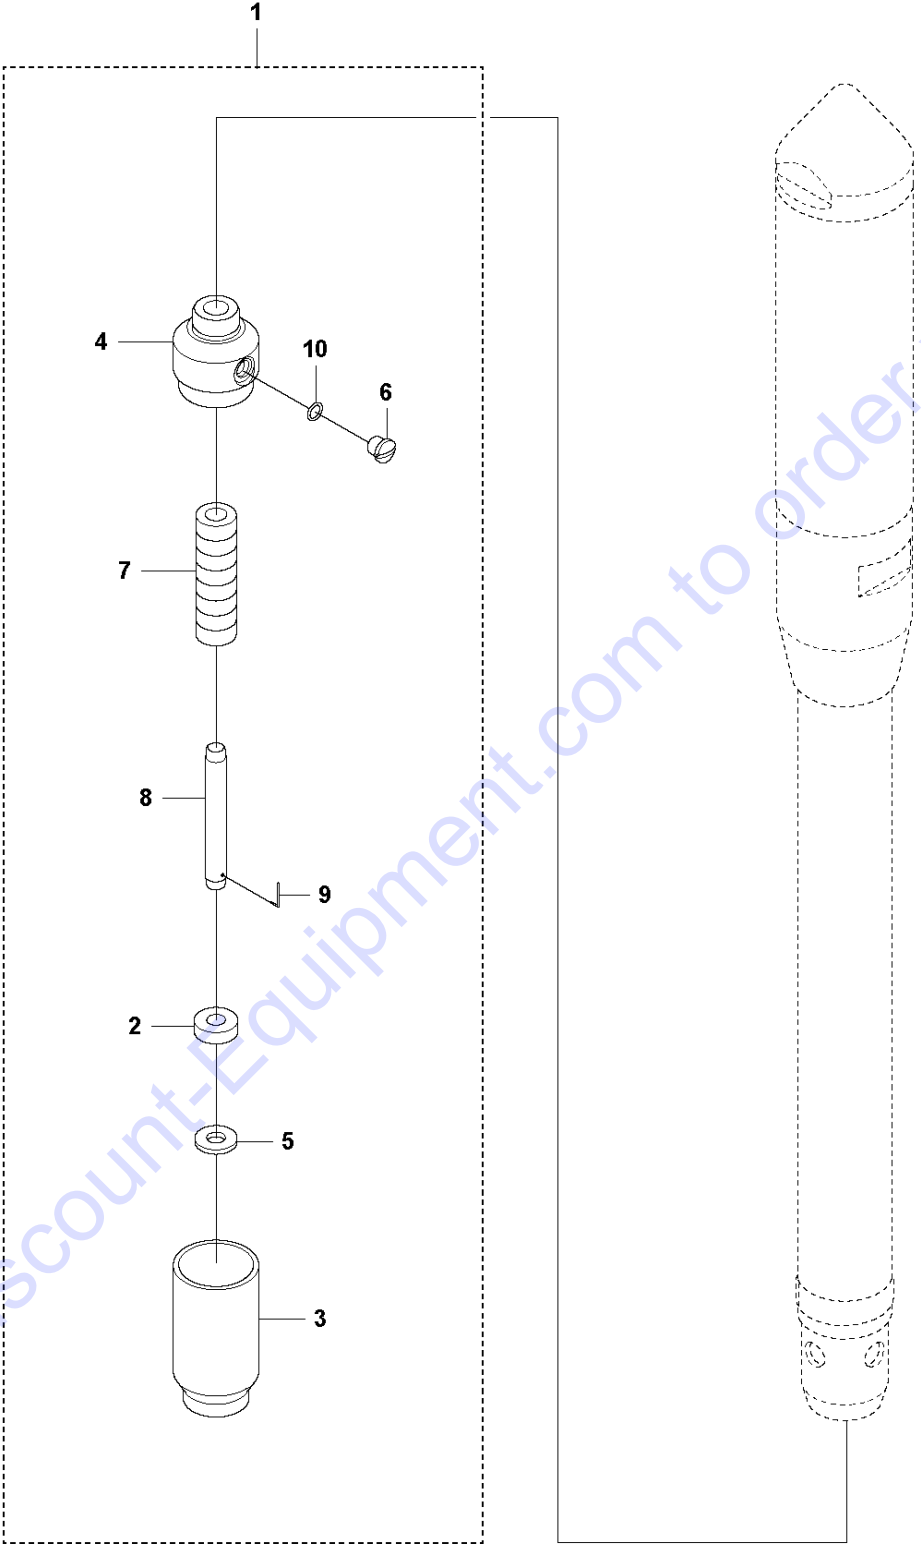

C PV 47
LUBRICATOR

Go to Discount-Equipment.com to order your parts

LUBRICATOR

PV 47, 967859403, 2019-09

Ref	Part No	Description	Remark	QTY KIT	
1	595 46 15-01	LUBRICATION NIPPLE	Lubricator, complete	1	
2	595 16 92-01	WASHER		1	1
3	595 16 91-01	BODY		1	1
4	595 16 90-01	HOLDER		1	1
5	594 81 93-01	WASHER		1	1
6	594 25 76-01	SCREW		1	1
7	595 14 60-01	RING		8	1
8	595 15 14-01	TUBE		1	1
9	594 79 51-01	WIRE		2	1
10	598 64 71-01	O-RING	9.25x1.78 NBR 70 shore	1	1

Go to Discount-Equipment.com to order your parts