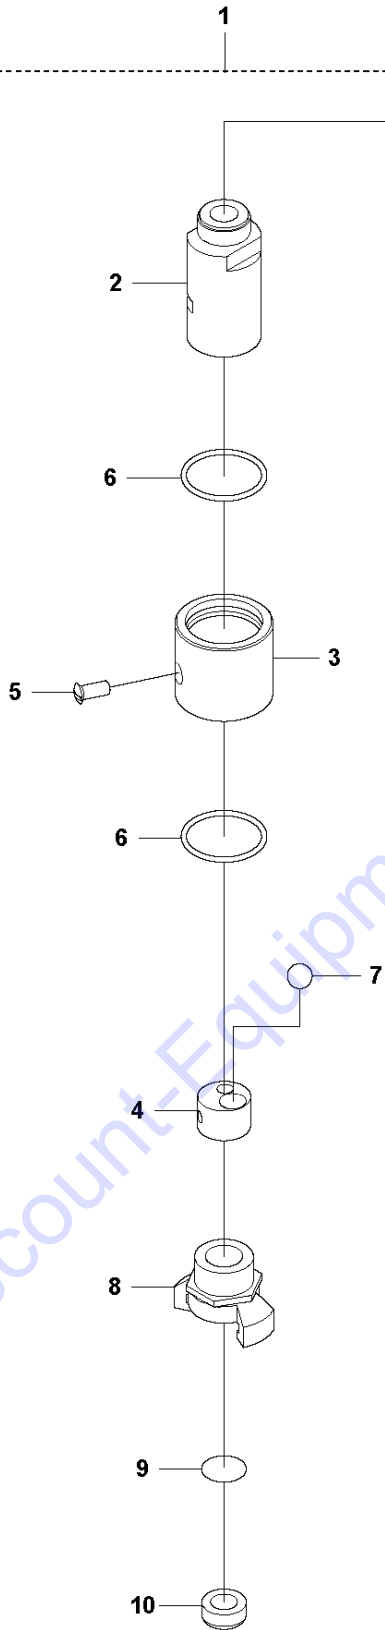

B PV 47
QUICK COUPLING W/ BALL-STOP VALVE

Go to Discount-Equipment.com to order your parts

QUICK COUPLING W/ BALL-STOP VALVE

PV 47, 967859403, 2019-09

Ref	Part No	Description	Remark	QTY	KIT
1	594 28 00-01	HANDLE	Quick coupling w/ ball-stop valve, complete	1	
2	594 28 01-01	BODY		1	1
3	594 79 12-01	BUSHING		1	1
4	594 28 02-01	UNIT		1	1
5	594 28 03-01	SCREW		1	1
6	594 28 05-01	O-RING	42.3x3 NBR 70 shore	2	1
7	594 28 04-01	BALL		1	1
8	594 25 53-01	COUPLING		1	1
9	594 25 37-01	FILTER		1	1
10	594 25 39-01	SEAL		1	1

Go to Discount-Equipment.com to order your parts