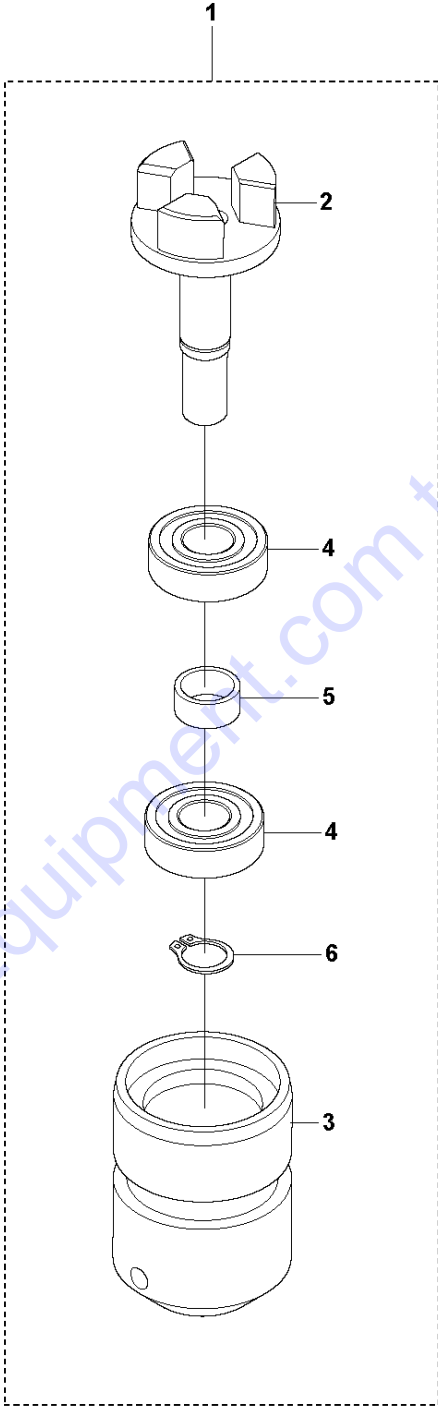

A AA 67
PRODUCT COMPLETE

Ref	Part No	Description	Remark	QTY	KIT
1	594 40 33-01	CAP		1	
2	595 14 53-01	O-RING	49.5x3 NBR 70 shore	2	
3	594 12 50-01	CIRCLIP	52x2 DIN472	1	
4	594 40 36-01	SHAFT		1	
5	594 40 34-01	TUBE		1	
6	594 40 42-01	RING	28x52x7 DIN3760A	1	
7	594 40 41-01	BEARING	2304.2RS.TV	1	
8	594 40 35-01	WASHER		1	
9	594 40 37-01	SHAFT	Flexible shaft, complete	1	
13	594 37 30-01	PIN		1	9
14	594 40 39-01	COVER	Hose, complete	1	
22	594 26 72-01	O-RING	25x2 NBR 70 shore	1	
23	594 37 48-01	COUPLING	Standard coupling	1	
24	594 62 76-01	COUPLING	Australian coupling	1	

Go to Discount-Equipment.com to order your parts

B AA 67
STANDARD COUPLING KIT

STANDARD COUPLING KIT

AA 67, 967857601, 967872702, 2019-06

Ref	Part No	Description	Remark	QTY KIT	
1	594 37 48-01	COUPLING	Standard coupling	1	
2	594 38 85-01	SHAFT		1	1
3	594 38 86-01	BODY		1	1
4	594 38 87-01	BEARING	6203 2RS1	2	1
5	594 50 24-01	SPACER		1	1
6	595 14 43-01	SNAP RING	D17 x 1 mm DIN471	1	1

Go to Discount-Equipment.com to order your parts

C AA 67
AUSTRALIAN COUPLING KIT

Go to Discount-Equipment.com to order your parts

AUSTRALIAN COUPLING KIT

AA 67, 967857601, 967872702, 2019-06

Ref	Part No	Description	Remark	QTY KIT	
1	594 62 76-01	COUPLING	Australian coupling	1	
2	594 86 19-01	SHAFT		1	1
3	595 52 54-01	BODY		1	1
4	594 38 87-01	BEARING	6203 2RS1	2	1
5	594 50 24-01	SPACER		1	1
6	595 14 43-01	SNAP RING	D17 x 1 mm DIN471	1	1