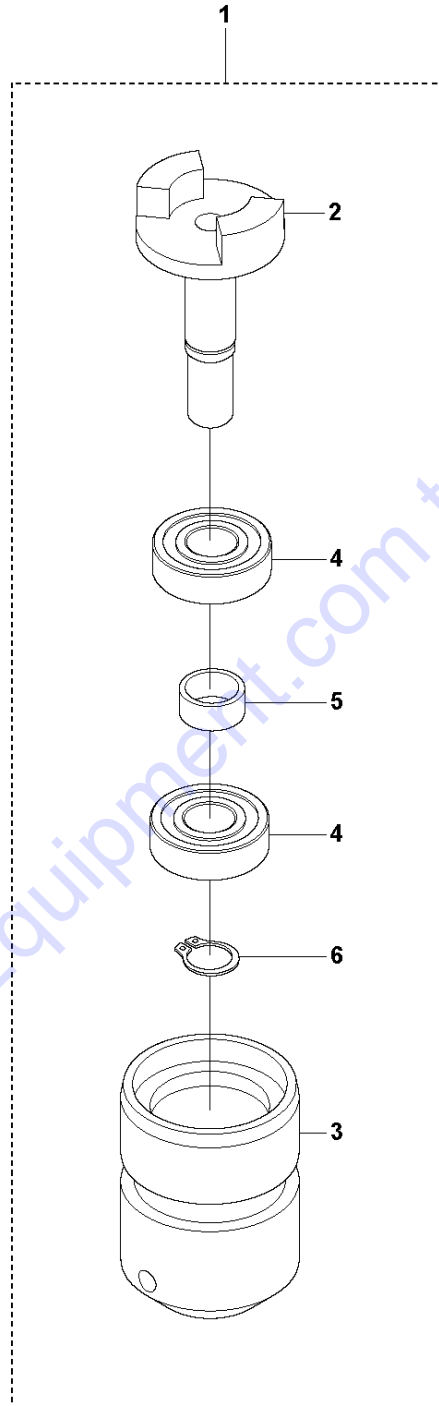

B AA 67
STANDARD COUPLING KIT

STANDARD COUPLING KIT

AA 67, 967857601, 967872702, 2019-06

Ref	Part No	Description	Remark	QTY KIT	
1	594 37 48-01	COUPLING	Standard coupling	1	
2	594 38 85-01	SHAFT		1	1
3	594 38 86-01	BODY		1	1
4	594 38 87-01	BEARING	6203 2RS1	2	1
5	594 50 24-01	SPACER		1	1
6	595 14 43-01	SNAP RING	D17 x 1 mm DIN471	1	1

Go to Discount-Equipment.com to order your parts