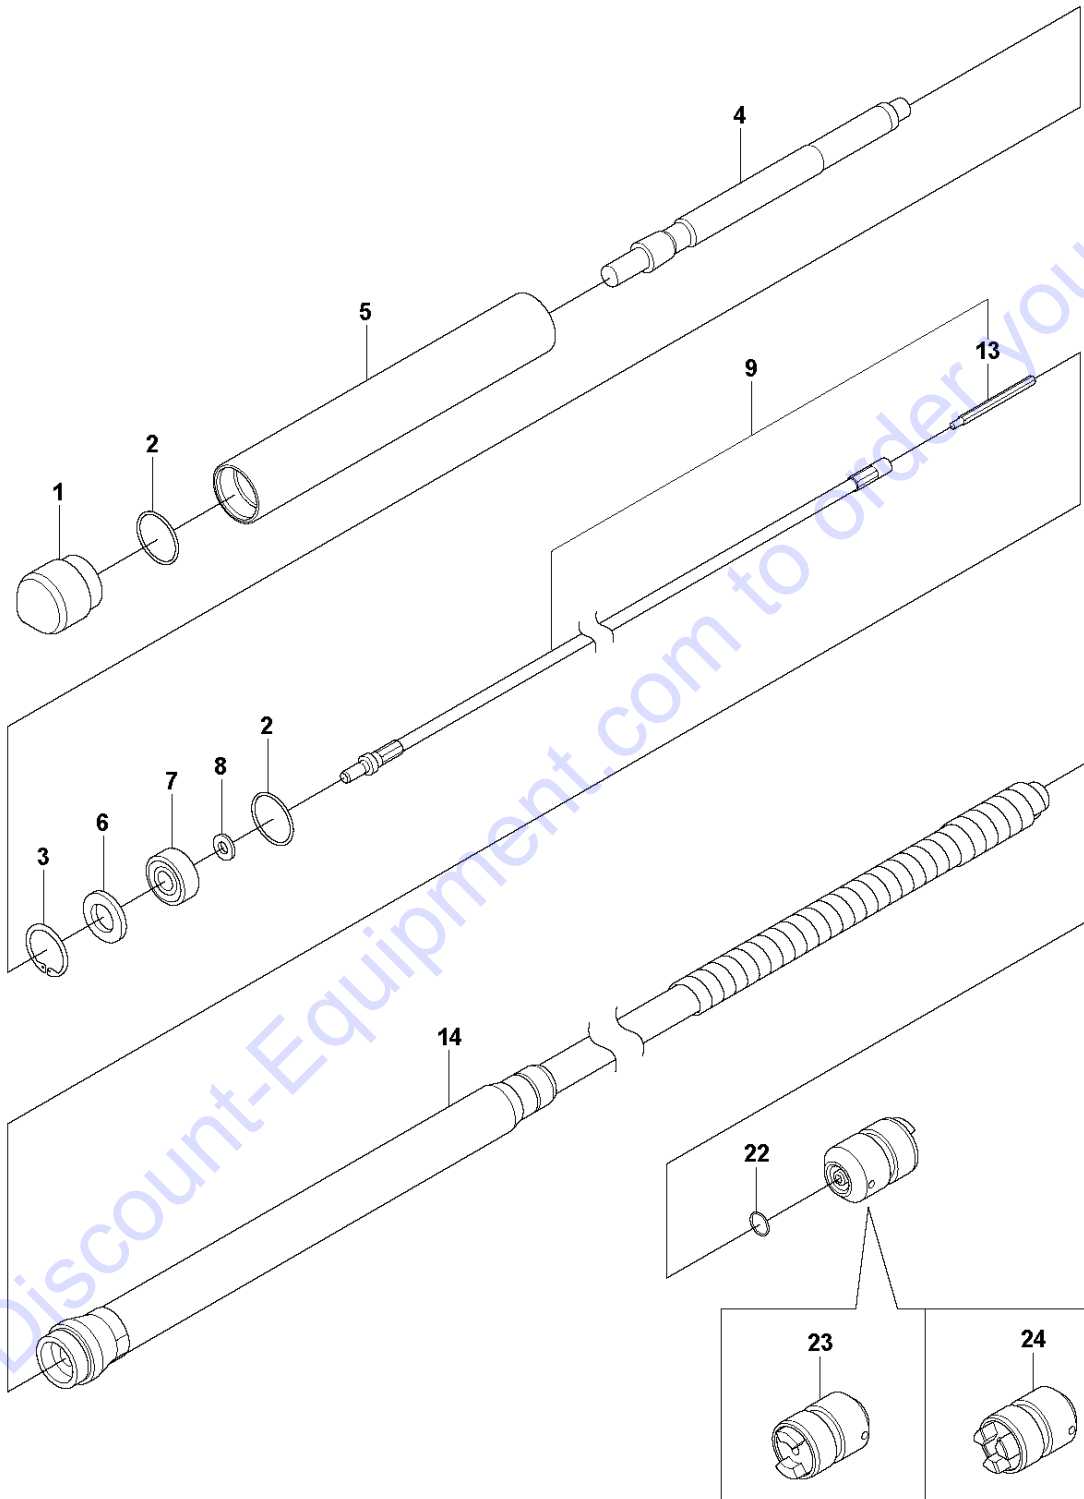

A AA 67
PRODUCT COMPLETE

Ref	Part No	Description	Remark	QTY	KIT
1	594 40 33-01	CAP		1	
2	595 14 53-01	O-RING	49.5x3 NBR 70 shore	2	
3	594 12 50-01	CIRCLIP	52x2 DIN472	1	
4	594 40 36-01	SHAFT		1	
5	594 40 34-01	TUBE		1	
6	594 40 42-01	RING	28x52x7 DIN3760A	1	
7	594 40 41-01	BEARING	2304.2RS.TV	1	
8	594 40 35-01	WASHER		1	
9	594 40 37-01	SHAFT	Flexible shaft, complete	1	
13	594 37 30-01	PIN		1	9
14	594 40 39-01	COVER	Hose, complete	1	
22	594 26 72-01	O-RING	25x2 NBR 70 shore	1	
23	594 37 48-01	COUPLING	Standard coupling	1	
24	594 62 76-01	COUPLING	Australian coupling	1	