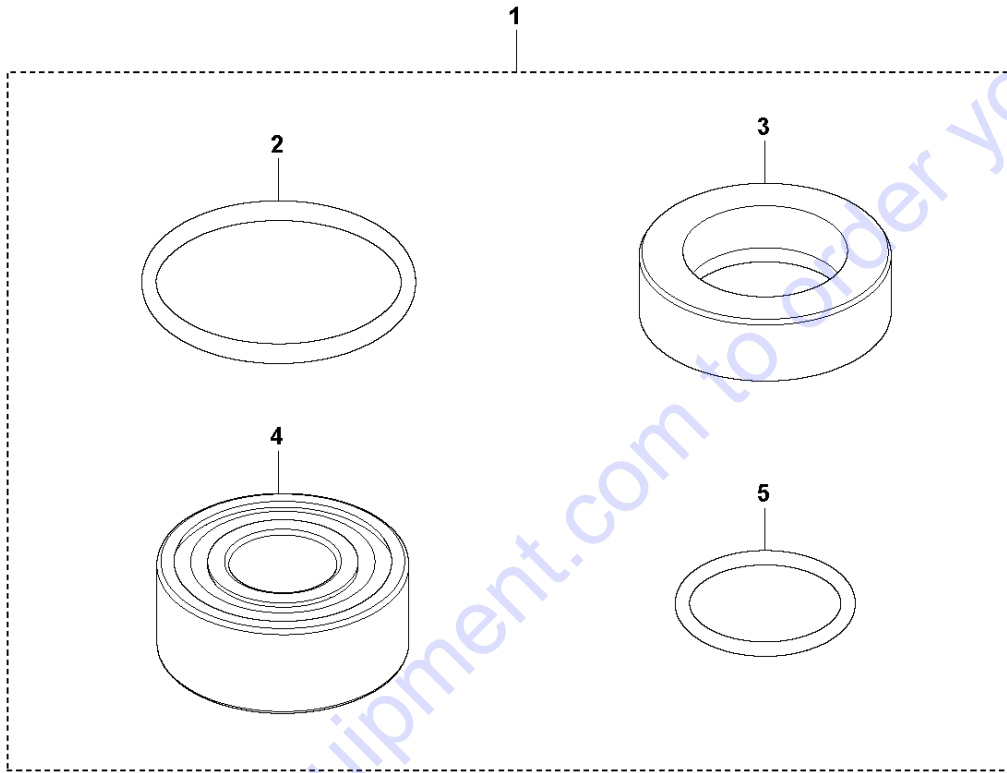

A AA 67
PRODUCT COMPLETE

Ref	Part No	Description	Remark	QTY	KIT
1	594 40 33-01	CAP		1	
2	595 14 53-01	O-RING	49.5x3 NBR 70 shore	2	
3	594 12 50-01	CIRCLIP	52x2 DIN472	1	
4	594 40 36-01	SHAFT		1	
5	594 40 34-01	TUBE		1	
6	594 40 42-01	RING	28x52x7 DIN3760A	1	
7	594 40 41-01	BEARING	2304.2RS.TV	1	
8	594 40 35-01	WASHER		1	
9	594 40 37-01	SHAFT	Flexible shaft, complete	1	
13	594 37 30-01	PIN		1	9
14	594 40 39-01	COVER	Hose, complete	1	
22	594 26 72-01	O-RING	25x2 NBR 70 shore	1	
23	594 37 48-01	COUPLING	Standard coupling	1	
24	594 62 76-01	COUPLING	Australian coupling	1	

Go to Discount-Equipment.com to order your parts

C AA 67
AUSTRALIAN COUPLING KIT

Go to Discount-Equipment.com to order your parts

AUSTRALIAN COUPLING KIT

AA 67, 967857601, 967872702, 2019-06

Ref	Part No	Description	Remark	QTY KIT	
1	594 62 76-01	COUPLING	Australian coupling	1	
2	594 86 19-01	SHAFT		1	1
3	595 52 54-01	BODY		1	1
4	594 38 87-01	BEARING	6203 2RS1	2	1
5	594 50 24-01	SPACER		1	1
6	595 14 43-01	SNAP RING	D17 x 1 mm DIN471	1	1

Go to Discount-Equipment.com to order your parts

D AA 67
SERVICE KIT

Go to Discount-Equipment.com to order your parts

SERVICE KIT

AA 67, 967857601, 967872702, 2019-06

Ref	Part No	Description	Remark	QTY	KIT
1	594 40 49-01	SERVICE KIT		1	
2	595 14 53-01	O-RING	49.5x3 NBR 70 shore	2	1
3	594 40 42-01	RING	28x52x7 DIN3760A	1	1
4	594 40 41-01	BEARING	2304.2RS.TV	1	1
5	594 26 72-01	O-RING		1	1