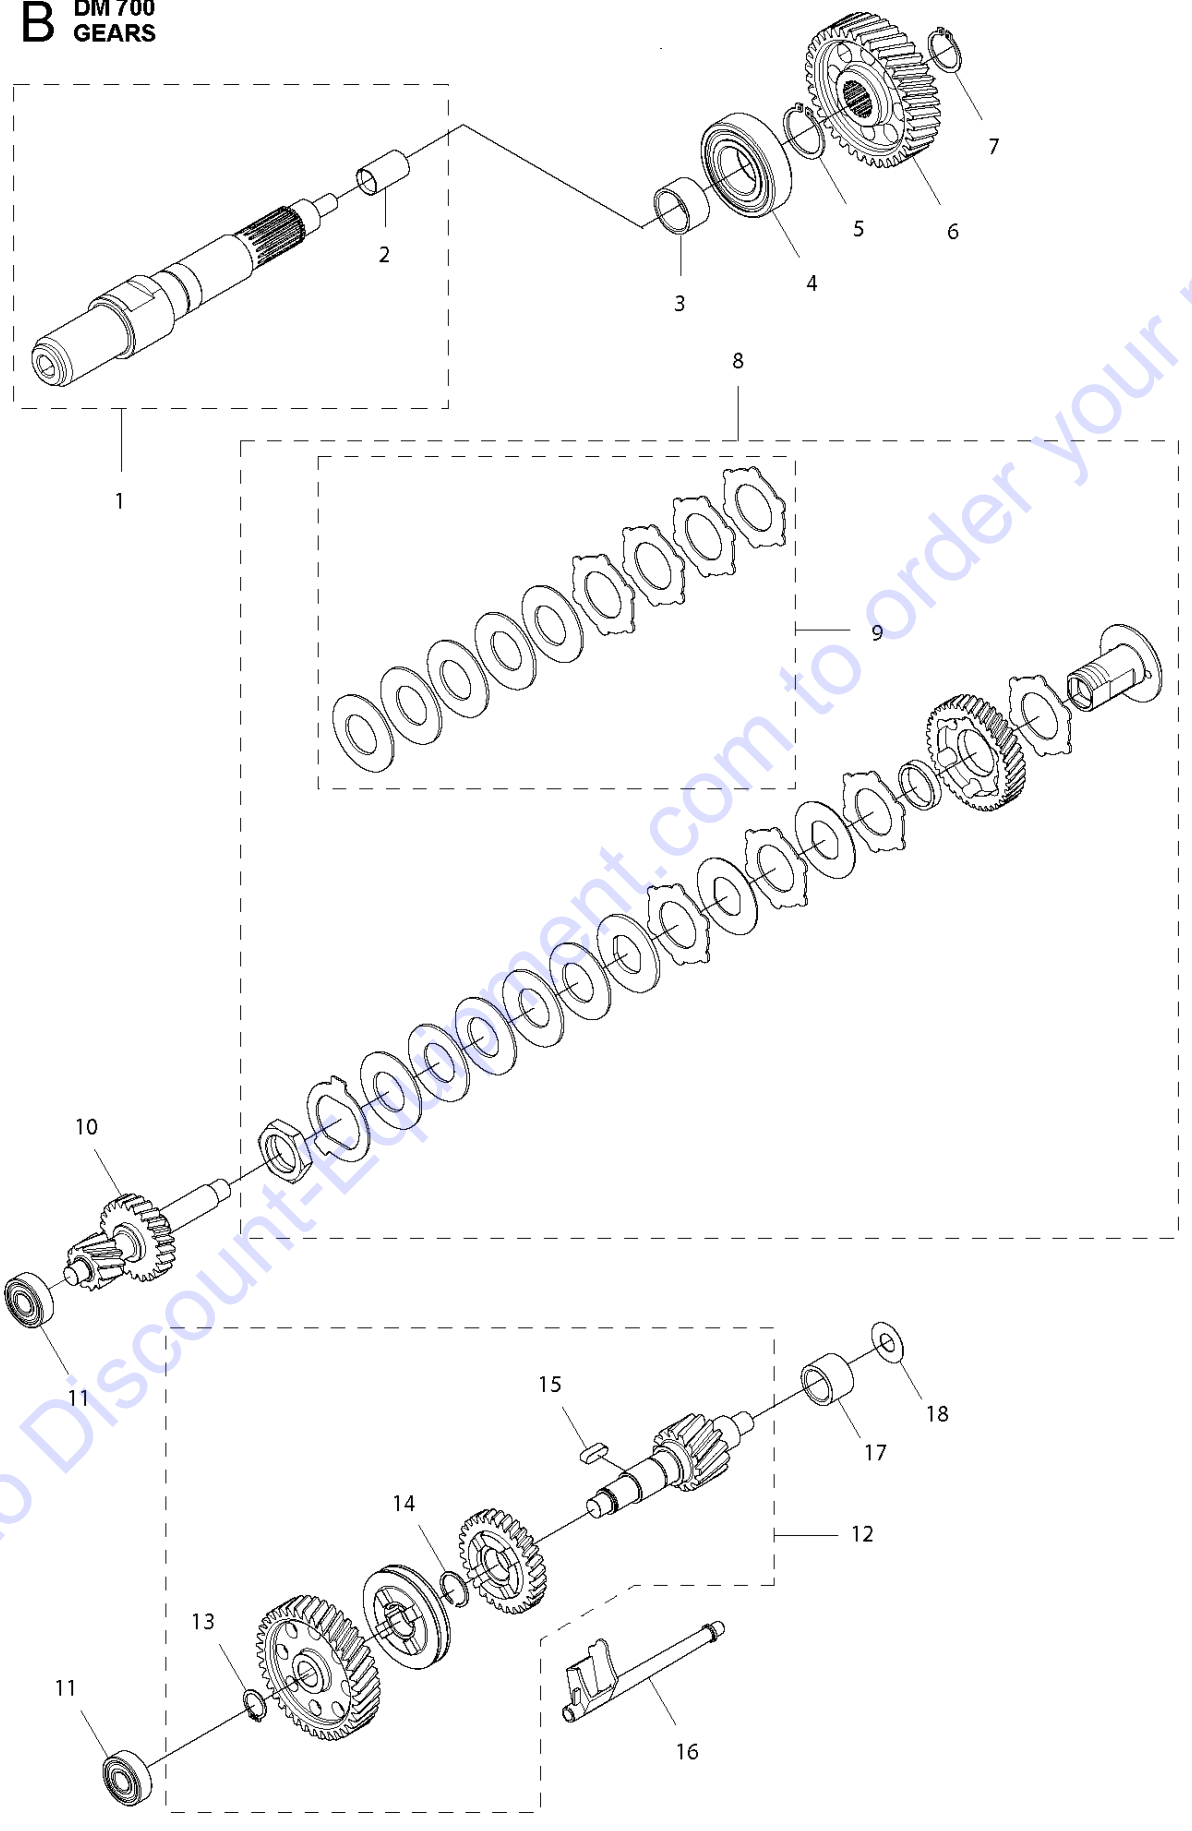

A DM 700
GEAR BOX

24

		Ø mm	Ø Inch
1		200-600	8-24
		80-250	3 1/5-10

23

E-Gear	Gear I mm	Inch	Gear II mm	Inch
1	Ø600	24	Ø250	10
2	Ø500	20	Ø225	9
3	Ø450	17 3/4	Ø200	8
4	Ø400	15 3/4	Ø175	7
5	Ø350	13 1/2	Ø150	6
6	Ø300	12	Ø125	5
7	Ø250	10	Ø100	4
8	Ø225	9	Ø90	3 1/2
9	Ø200	8	Ø80	3 1/5

GEAR BOX

DM700, 2020-04

Ref	Part No	Description	Remark	QTY KIT
1	501 98 10-02	SCREW ITXSCM		2
2	586 50 14-01	COVER		1
3	738 22 04-19	BALL BEARING		1
4	503 25 53-01	NEEDLE BEARING		1
5	575 36 21-01	NEEDLE BEARING		1
6	525 39 50-01	GASKET		1
7	575 45 24-01	GUIDE		2
8	502 49 63-02	SEALING RING		1
9	525 39 34-01	GEAR HOUSING		1
10	525 48 10-01	OIL PLUG		1
11	502 49 70-01	CIRCLIP		1
12	501 98 10-04	SCREW ITXSCM		2
13	732 25 18-01	HEXAGON LOCKING NUT		4
14	740 43 15-00	O-RING		1
15	735 31 30-11	CIRCLIP		1
16	588 59 57-01	GEARSHIFT LEVER		1
18	720 12 76-06	PARALLEL PIN		1
19	577 54 91-01	KIT		1
20	725 54 51-01	SCREW IHSCM		8
21	720 14 01-06	PARALLEL PIN		2
22	575 80 81-01	WEDGE		1
23	598 76 88-01	LABEL		1
24	598 76 89-01	LABEL		1

Go to Discount-Equipment.com to order your parts

B DM 700
GEARS

GEARS

DM700, 2020-04

Ref	Part No	Description	Remark	QTY KIT
1	529 53 08-01	SPINDLE SHAFT	1 1/4" UNC only	1
1	585 24 16-02	SPINDLE SHAFT	Japan Only	1
1	585 24 16-03	SPINDLE SHAFT	CR1-28 only	1
2	504 73 59-01	SLEEVE		1
3	585 07 19-01	SPACER		1
4	738 22 06-29	BALL BEARING		1
5	735 31 30-00	CIRCLIP		1
6	584 98 53-02	GEAR WHEEL		1
7	585 47 49-01	RETAINER RING		2
8	580 63 71-01	CLUTCH ASSY		1
9	577 55 83-01	KIT		1
10	580 63 50-01	GEAR WHEEL SHAFT		1
11	738 22 01-19	BALL BEARING		2
12	580 63 51-01	GEAR WHEEL ASSY		1
13	735 31 18-00	CIRCLIP		1
14	735 31 22-40	CIRCLIP		1
15	582 69 73-03	PARALLEL KEY		1
16	575 25 83-01	OIL PIPE		1
17	586 09 19-01	SPACER		1
18	586 03 98-01	WASHER		1