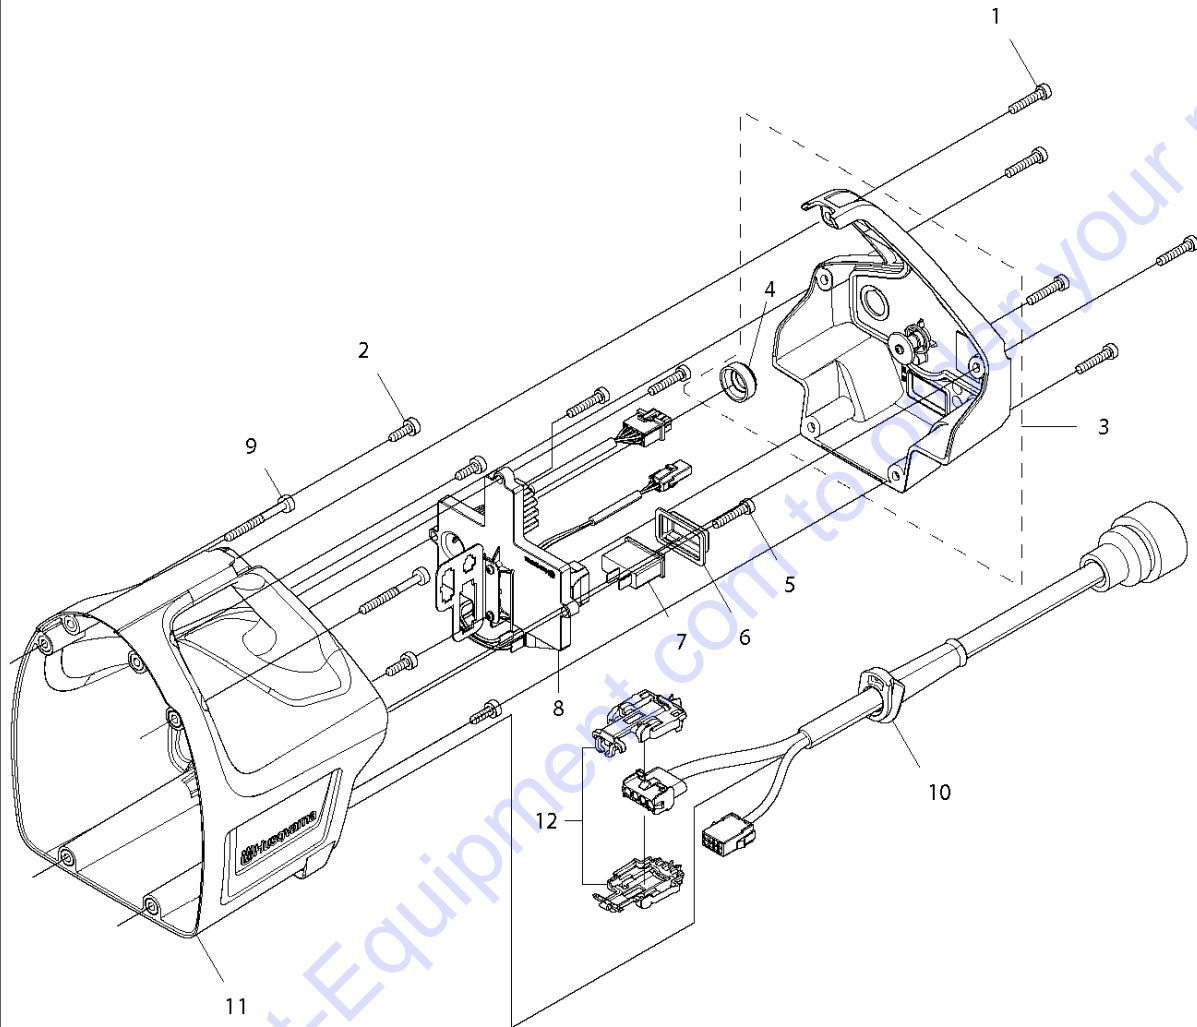

D DM 700
REAR HANDLE

REAR HANDLE

DM700, 2020-04

Ref	Part No	Description	Remark	QTY KIT
1	504 90 94-14	SCREW ITXSCT		5
2	503 21 53-16	SCREW ITXSCM		4
3	575 47 00-03	COVER		1
4	574 27 27-01	PROTECTIVE CAP		1
5	573 92 58-04	SCREW ITXSCT		3
6	574 27 28-01	PROTECTIVE CAP		1
7	574 26 61-01	SWITCH		1
8	598 88 76-01	HOLDER		1
9	501 98 10-02	SCREW ITXSCM		4
10	595 01 88-02	WIRING ASSY		1
11	575 21 93-01	MOTOR HOUSING		1
12	598 75 73-01	COVER KIT		1

Go to Discount-Equipment.com to order your parts