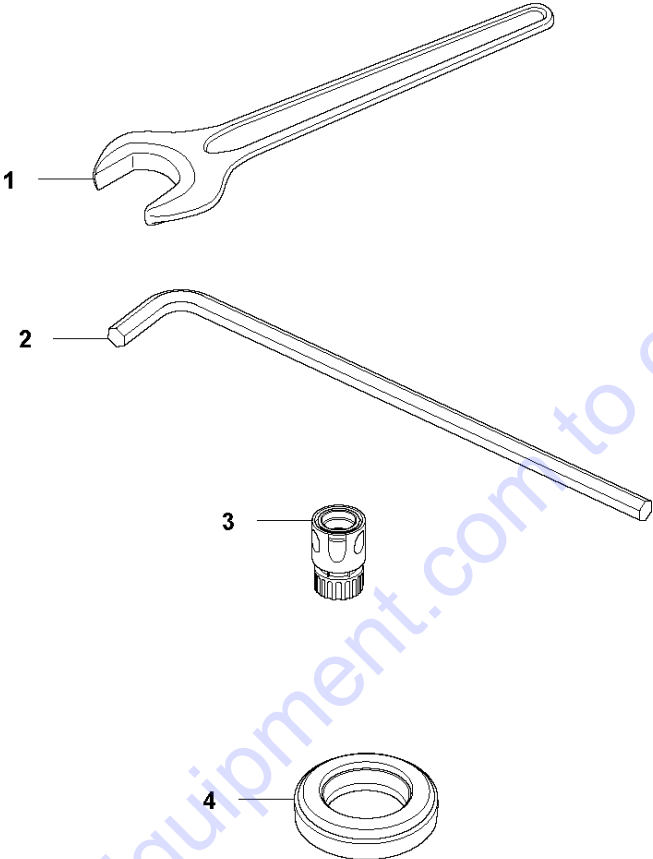

Go to Discount-Equipment.com to order your parts

B DM 700
GEARS

GEARS

DM700, 2020-04

Ref	Part No	Description	Remark	QTY KIT
1	529 53 08-01	SPINDLE SHAFT	1 1/4" UNC only	1
1	585 24 16-02	SPINDLE SHAFT	Japan Only	1
1	585 24 16-03	SPINDLE SHAFT	CR1-28 only	1
2	504 73 59-01	SLEEVE		1
3	585 07 19-01	SPACER		1
4	738 22 06-29	BALL BEARING		1
5	735 31 30-00	CIRCLIP		1
6	584 98 53-02	GEAR WHEEL		1
7	585 47 49-01	RETAINER RING		2
8	580 63 71-01	CLUTCH ASSY		1
9	577 55 83-01	KIT		1
10	580 63 50-01	GEAR WHEEL SHAFT		1
11	738 22 01-19	BALL BEARING		2
12	580 63 51-01	GEAR WHEEL ASSY		1
13	735 31 18-00	CIRCLIP		1
14	735 31 22-40	CIRCLIP		1
15	582 69 73-03	PARALLEL KEY		1
16	575 25 83-01	OIL PIPE		1
17	586 09 19-01	SPACER		1
18	586 03 98-01	WASHER		1

Go to Discount-Equipment.com to order your parts

D DM 700
REAR HANDLE

REAR HANDLE

DM700, 2020-04

Ref	Part No	Description	Remark	QTY KIT
1	504 90 94-14	SCREW ITXSCT		5
2	503 21 53-16	SCREW ITXSCM		4
3	575 47 00-03	COVER		1
4	574 27 27-01	PROTECTIVE CAP		1
5	573 92 58-04	SCREW ITXSCT		3
6	574 27 28-01	PROTECTIVE CAP		1
7	574 26 61-01	SWITCH		1
8	598 88 76-01	HOLDER		1
9	501 98 10-02	SCREW ITXSCM		4
10	595 01 88-02	WIRING ASSY		1
11	575 21 93-01	MOTOR HOUSING		1
12	598 75 73-01	COVER KIT		1

Go to Discount-Equipment.com to order your parts

E DM 700
ACCESSORIES

Go to Discount-Equipment.com to order your parts

ACCESSORIES

DM700, 2020-04

Ref	Part No	Description	Remark	QTY KIT
1	531 14 09-52	KEY		1
2	525 43 76-01	HEX KEY		1
3	503 26 60-04	COUPLER		1
4	543 05 28-78	WATER COLLECTOR	Before serial no: S/N20204400001	1
4	598 76 28-01	WASHER	From serial no: S/N20204400001	1