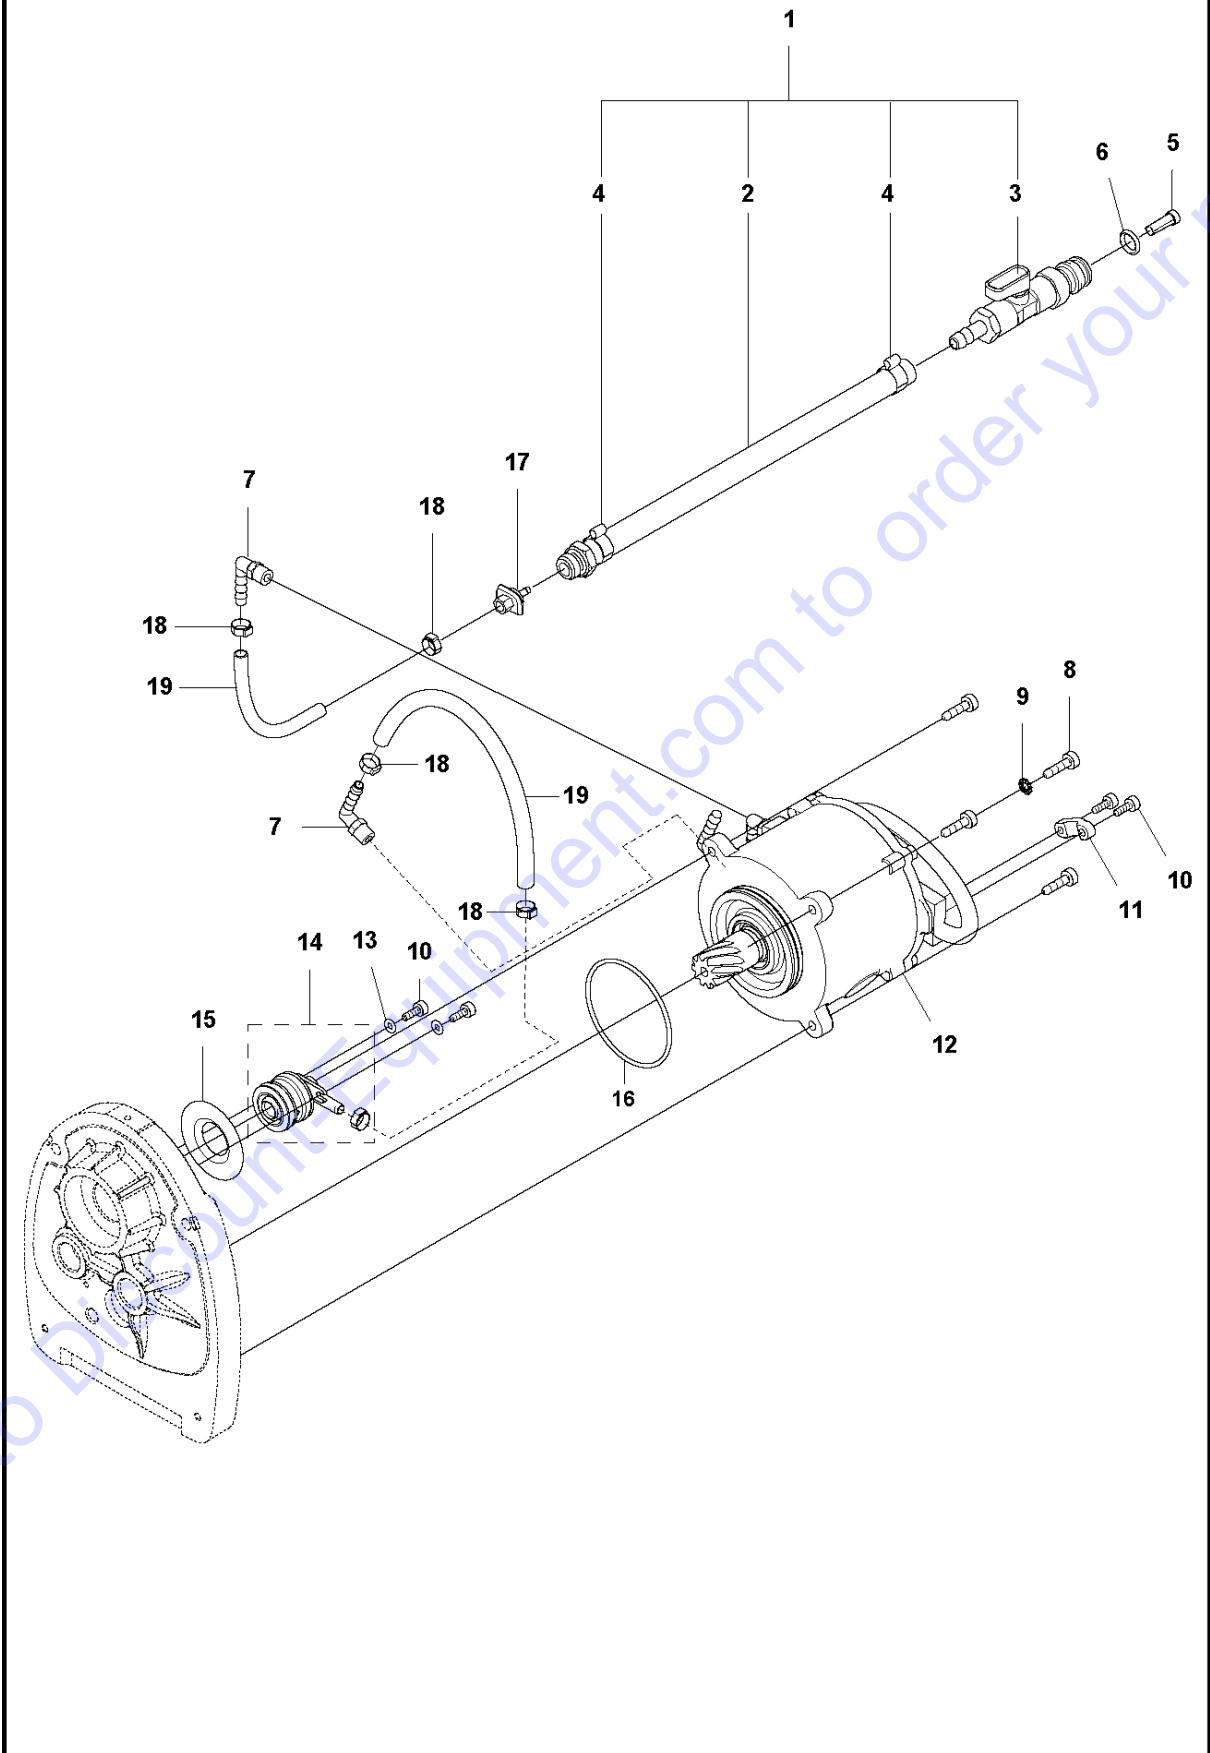

C DM 700
MOTOR

MOTOR

DM700, 2020-04

Ref	Part No	Description	Remark	QTY KIT
1	501 07 22-01	HOSE ASSY		1
2	581 89 36-07	HOSE		1
3	587 43 78-02	VALVE ASSY		1
4	576 12 97-01	HOSE CLAMP		1
5	506 29 88-01	FILTER		4
6	505 10 35-01	O-RING		1
7	584 95 15-01	NIPPLE		2
8	503 21 53-20	SCREW ITXSCM		4
9	735 21 46-01	LOCKWASHER		1
10	526 81 81-02	SCREW ITXSCM		2
11	575 73 40-03	CABLE CLAMP		1
12	599 63 72-04	MOTOR		1
13	734 11 36-01	WASHER		2
14	577 75 82-02	HOSE CLAMP		1
15	584 39 02-01	GUIDE WASHER		1
16	575 49 30-01	O-RING		1
17	586 20 19-01	NIPPLE		1
18	576 74 67-01	HOSE CLAMP		4
19	581 89 35-14	HOSE		2

Go to Discount-Equipment.com to order your parts