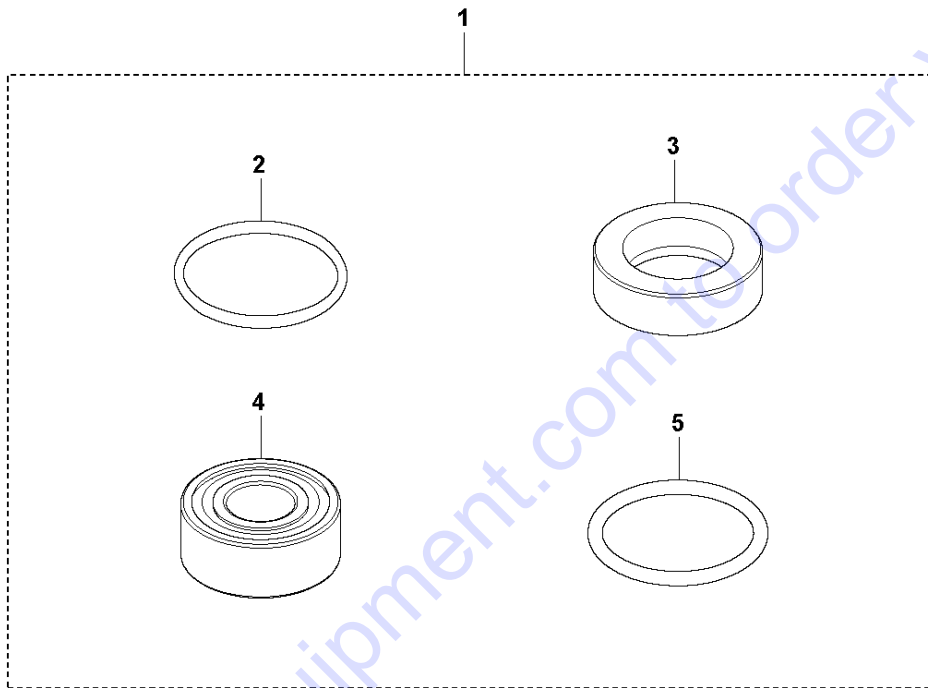

A AA 27
PRODUCT COMPLETE

Ref	Part No	Description	Remark	QTY	KIT
1	594 40 20-01	CAP		1	
2	594 26 76-01	O-RING	14.1x1.6 NBR 70 shore	2	
3	594 78 47-01	RETAINER RING	19x1 DIN472	1	
4	595 16 94-01	SHAFT		1	
5	595 16 93-01	TUBE		1	
6	594 28 26-01	SLEEVE	10x19x7 DIN3760A	1	
7	594 28 48-01	BALL BEARING	126TV	1	
8	595 46 16-01	SHAFT	Flexible shaft, complete	1	
12	594 37 30-01	PIN		1	8
13	594 40 21-01	COVER	Hose, complete	1	
18	594 26 72-01	O-RING	25x2 NBR 70 shore	1	
19	594 37 48-01	COUPLING	Standard coupling	1	
20	594 62 76-01	COUPLING	Australian coupling	1	

Go to Discount-Equipment.com to order your parts

B AA 27
STANDARD COUPLING KIT

STANDARD COUPLING KIT

AA 27, 967857301, 967872502, 2019-06

Ref	Part No	Description	Remark	QTY KIT	
1	594 37 48-01	COUPLING	Standard coupling	1	
2	594 38 85-01	SHAFT		1	1
3	594 38 86-01	BODY		1	1
4	594 38 87-01	BEARING	6203 2RS1	2	1
5	594 50 24-01	SPACER		1	1
6	595 14 43-01	SNAP RING	D17 x 1 mm DIN471	1	1

Go to Discount-Equipment.com to order your parts

C AA 27
AUSTRALIAN COUPLING KIT

AUSTRALIAN COUPLING KIT

AA 27, 967857301, 967872502, 2019-06

Ref	Part No	Description	Remark	QTY KIT	
1	594 62 76-01	COUPLING	Australian coupling	1	
2	594 86 19-01	SHAFT		1	1
3	595 52 54-01	BODY		1	1
4	594 38 87-01	BEARING	6203 2RS1	2	1
5	594 50 24-01	SPACER		1	1
6	595 14 43-01	SNAP RING	D17 x 1 mm DIN471	1	1

Go to Discount-Equipment.com to order your parts

D AA 27
SERVICE KIT

SERVICE KIT

AA 27, 967857301, 967872502, 2019-06

Ref	Part No	Description	Remark	QTY KIT	
1	594 40 46-01	SERVICE KIT		1	
2	594 26 76-01	O-RING	14.1x1.6 NBR 70 shore	2	1
3	594 28 26-01	SLEEVE	10x19x7 DIN3760A	1	1
4	594 28 48-01	BALL BEARING	126TV	1	1
5	594 26 72-01	O-RING		1	1