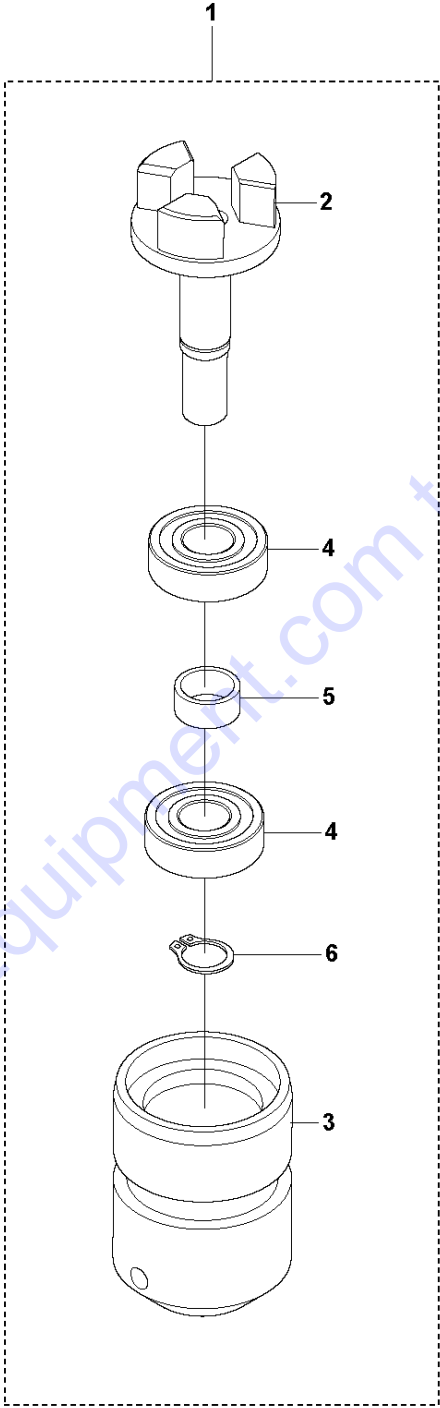

A AA 27
PRODUCT COMPLETE

Ref	Part No	Description	Remark	QTY	KIT
1	594 40 20-01	CAP		1	
2	594 26 76-01	O-RING	14.1x1.6 NBR 70 shore	2	
3	594 78 47-01	RETAINER RING	19x1 DIN472	1	
4	595 16 94-01	SHAFT		1	
5	595 16 93-01	TUBE		1	
6	594 28 26-01	SLEEVE	10x19x7 DIN3760A	1	
7	594 28 48-01	BALL BEARING	126TV	1	
8	595 46 16-01	SHAFT	Flexible shaft, complete	1	
12	594 37 30-01	PIN		1	8
13	594 40 21-01	COVER	Hose, complete	1	
18	594 26 72-01	O-RING	25x2 NBR 70 shore	1	
19	594 37 48-01	COUPLING	Standard coupling	1	
20	594 62 76-01	COUPLING	Australian coupling	1	

Go to Discount-Equipment.com to order your parts

B AA 27
STANDARD COUPLING KIT

STANDARD COUPLING KIT

AA 27, 967857301, 967872502, 2019-06

Ref	Part No	Description	Remark	QTY KIT	
1	594 37 48-01	COUPLING	Standard coupling	1	
2	594 38 85-01	SHAFT		1	1
3	594 38 86-01	BODY		1	1
4	594 38 87-01	BEARING	6203 2RS1	2	1
5	594 50 24-01	SPACER		1	1
6	595 14 43-01	SNAP RING	D17 x 1 mm DIN471	1	1

Go to Discount-Equipment.com to order your parts

C AA 27
AUSTRALIAN COUPLING KIT

AUSTRALIAN COUPLING KIT

AA 27, 967857301, 967872502, 2019-06

Ref	Part No	Description	Remark	QTY KIT	
1	594 62 76-01	COUPLING	Australian coupling	1	
2	594 86 19-01	SHAFT		1	1
3	595 52 54-01	BODY		1	1
4	594 38 87-01	BEARING	6203 2RS1	2	1
5	594 50 24-01	SPACER		1	1
6	595 14 43-01	SNAP RING	D17 x 1 mm DIN471	1	1

Go to Discount-Equipment.com to order your parts

D AA 27
SERVICE KIT

SERVICE KIT

AA 27, 967857301, 967872502, 2019-06

Ref	Part No	Description	Remark	QTY KIT	
1	594 40 46-01	SERVICE KIT		1	
2	594 26 76-01	O-RING	14.1x1.6 NBR 70 shore	2	1
3	594 28 26-01	SLEEVE	10x19x7 DIN3760A	1	1
4	594 28 48-01	BALL BEARING	126TV	1	1
5	594 26 72-01	O-RING		1	1