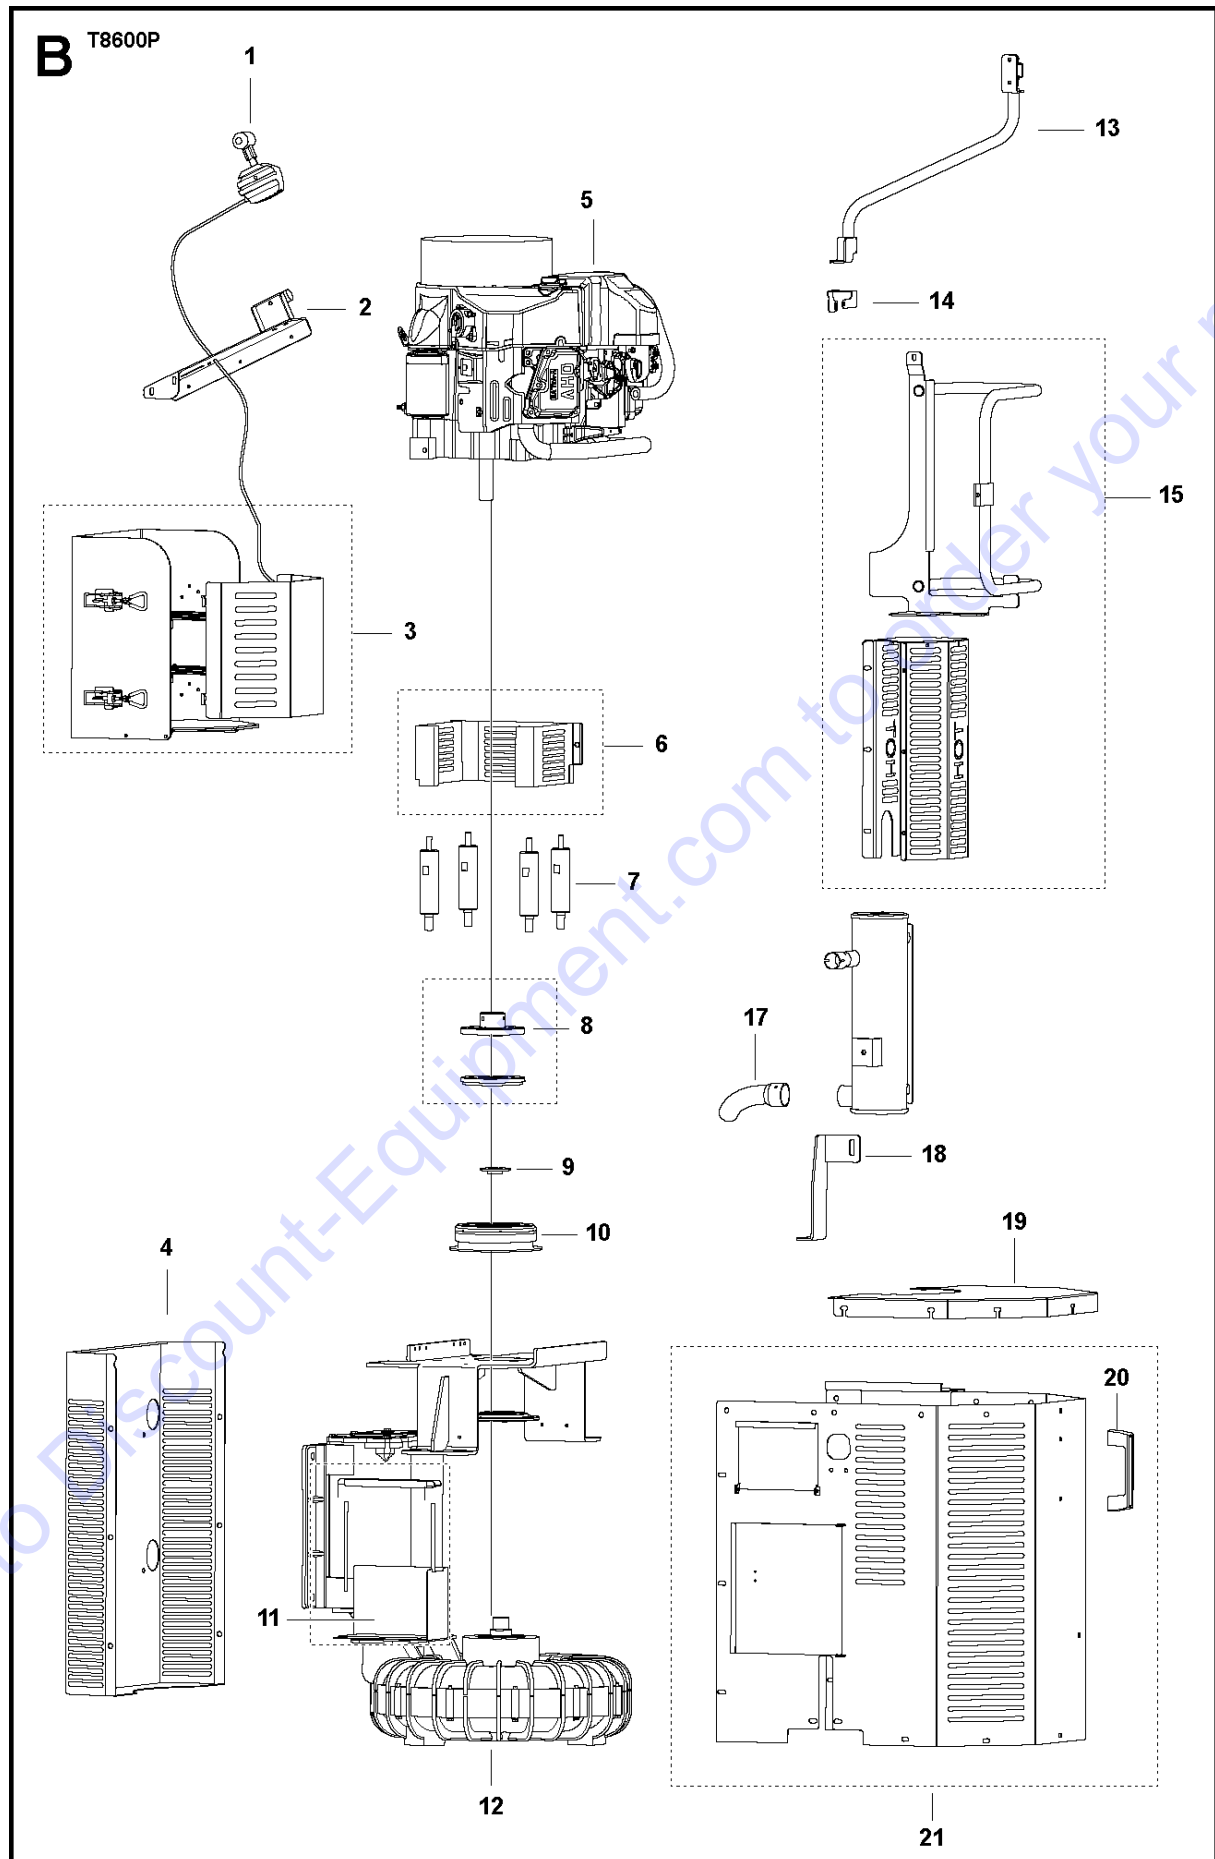

FRAME

T8600P, 2017-06

Ref	Part No	Description	Remark	QTY KIT
1	590 43 43-01	COVER LID		1
2	590 43 42-01	FILTER		1
3	590 43 44-01	HANDLE		1
4	590 43 32-01	STOPPER		1
5	590 47 91-02	TANK HALF		1
6	590 43 32-01	STOPPER		1
7	590 43 39-01	LATCH		1
8	590 43 41-01	VALVE KIT		1
9	590 43 41-01	VALVE KIT		1
10	590 45 40-01	GASKET KIT		1
11	590 43 55-01	INLET		1
12	590 47 90-01	TANK HALF		1
13	590 45 68-01	NUT		1
14	590 43 19-01	HOLDER		1
15	590 45 66-01	FLAP		1
16	590 43 34-01	STRAP		1
17	590 43 28-01	SEAL		1
18	590 43 58-01	HOLDER		1
19	590 42 61-01	BAG		1
20	590 43 22-01	REGULATOR		1
21	590 43 21-01	CHECK VALVE		1
22	590 45 36-01	HOSE		1
23	590 43 31-01	HOSE CLAMP		2
24	590 43 46-01	COVER LID		1
25	590 45 54-01	FILTER		2
26	590 45 33-01	RIVET		1
27	590 43 39-01	LATCH		1
28	590 45 48-01	WASHER		1
29	590 43 27-01	MANOMETER		1
30	590 45 50-01	FILTER HOUSING		1
31	592 63 08-01	COVER		1
32	591 47 62-01	PROTECTIVE SLEEVE		1
33	590 43 52-01	FRAME		1
33	591 47 40-01	CARRIER		1
34	590 43 57-01	WHEEL KIT		2
35	591 47 44-01	TRANSPORT HANDLE		1
36	590 43 20-01	WHEEL		2

Go to Discount-Equipment.com to order your parts

MOTOR

T8600P, 2017-06

Ref	Part No	Description	Remark	QTY KIT
1	590 45 38-01	THROTTLE		1
2	591 47 59-01	BRACKET		1
3	592 63 09-01	COVER		1
4	591 47 41-02	BACKPLATE		1
5	590 45 37-01	ENGINE KIT		1
6	591 47 57-01	CLUTCH COVER		1
7	591 47 56-01	MOUNT		1
8	590 45 41-01	MOUNTING PLATE		1
9	590 45 60-01	ADAPTER		1
10	590 45 39-01	CLUTCH		1
11	591 47 45-01	COVER		1
12	590 45 53-01	TURBINE UNIT		1
13	591 47 52-01	BRACKET		1
14	591 47 53-01	SUPPORT		1
15	591 47 55-01	SHIELD KIT		1
17	491474701	TBD		1
18	591 47 48-01	BRACKET		1
19	591 47 51-01	COVER		1
20	590 43 44-01	HANDLE		1
21	590 43 52-01	FRAME		1