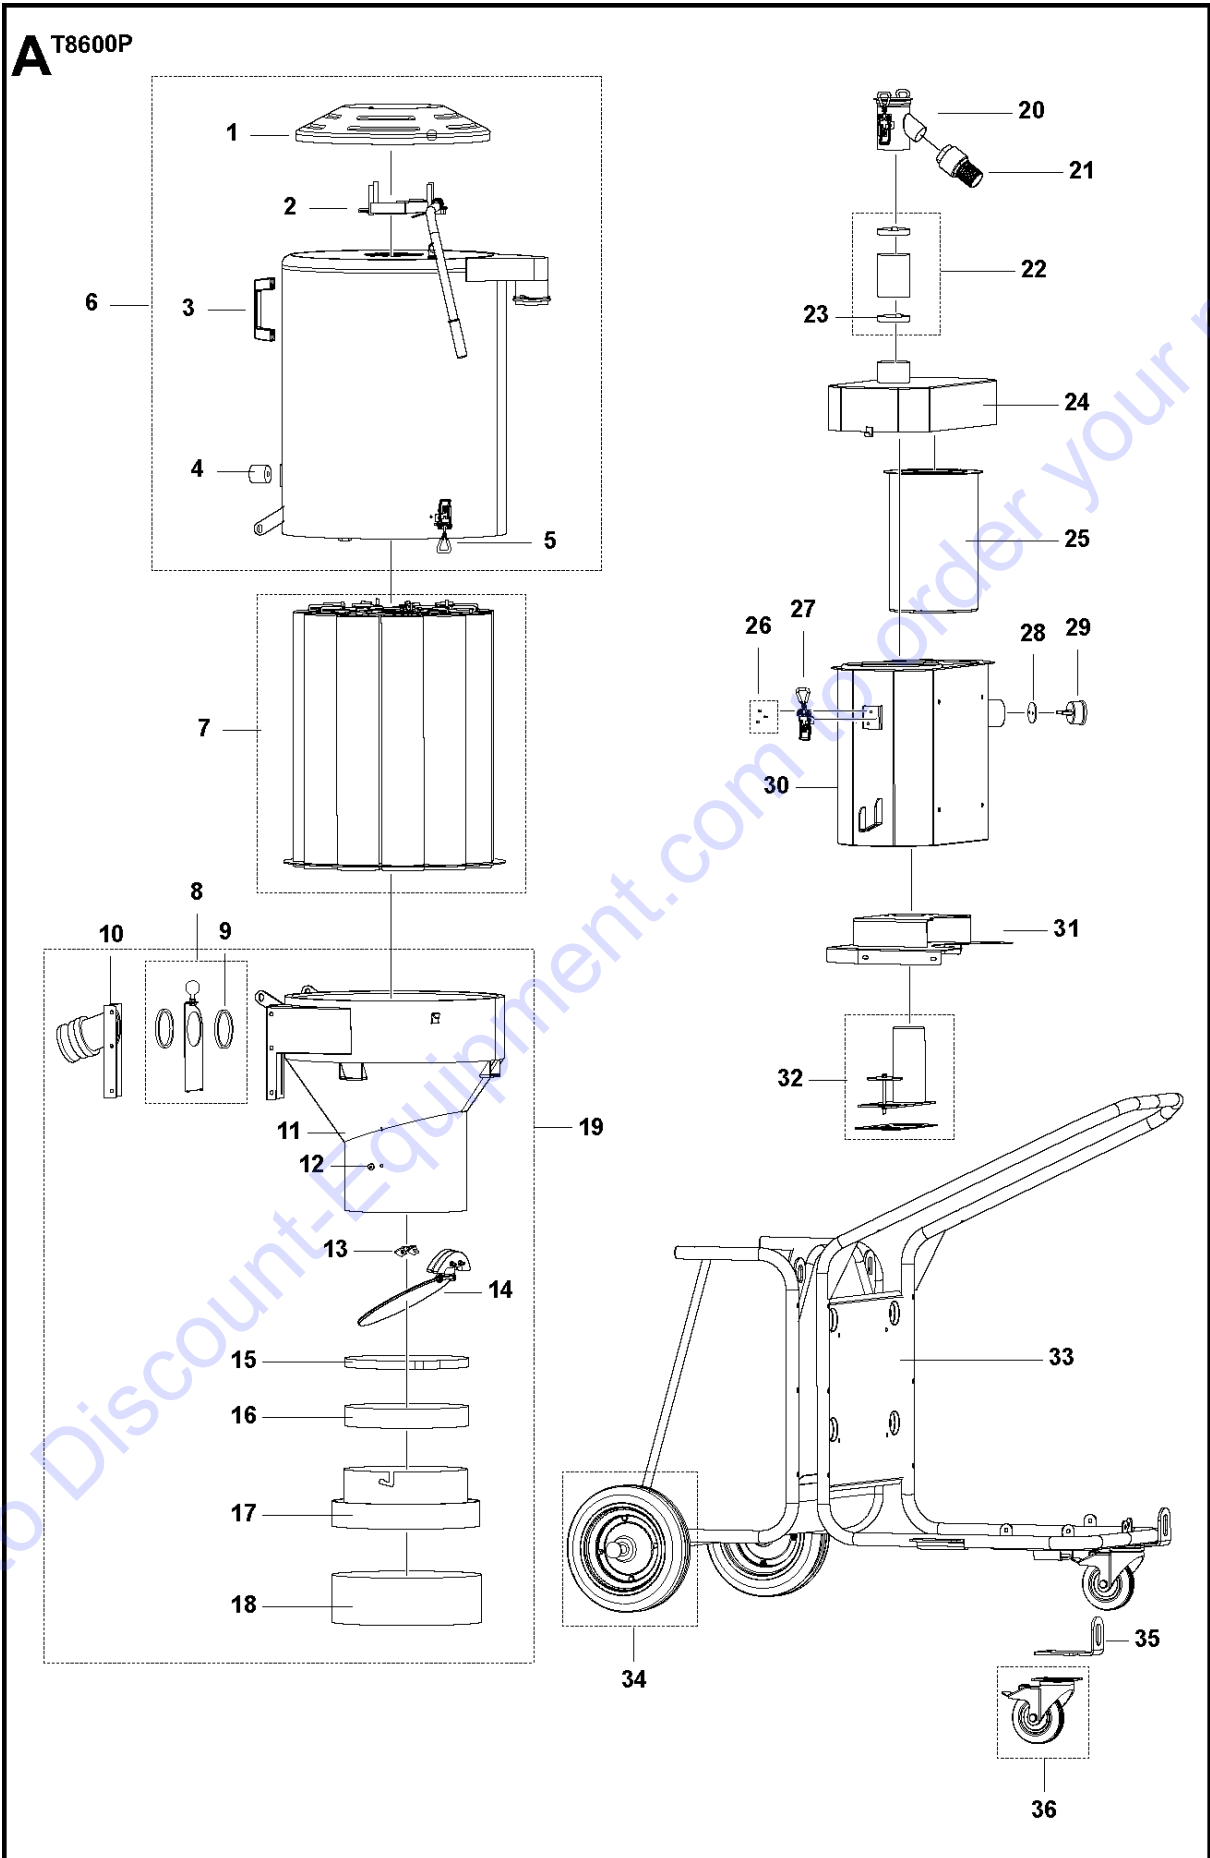

FRAME

T8600P, 2017-06

Ref	Part No	Description	Remark	QTY KIT
1	590 43 43-01	COVER LID		1
2	590 43 42-01	FILTER		1
3	590 43 44-01	HANDLE		1
4	590 43 32-01	STOPPER		1
5	590 47 91-02	TANK HALF		1
6	590 43 32-01	STOPPER		1
7	590 43 39-01	LATCH		1
8	590 43 41-01	VALVE KIT		1
9	590 43 41-01	VALVE KIT		1
10	590 45 40-01	GASKET KIT		1
11	590 43 55-01	INLET		1
12	590 47 90-01	TANK HALF		1
13	590 45 68-01	NUT		1
14	590 43 19-01	HOLDER		1
15	590 45 66-01	FLAP		1
16	590 43 34-01	STRAP		1
17	590 43 28-01	SEAL		1
18	590 43 58-01	HOLDER		1
19	590 42 61-01	BAG		1
20	590 43 22-01	REGULATOR		1
21	590 43 21-01	CHECK VALVE		1
22	590 45 36-01	HOSE		1
23	590 43 31-01	HOSE CLAMP		2
24	590 43 46-01	COVER LID		1
25	590 45 54-01	FILTER		2
26	590 45 33-01	RIVET		1
27	590 43 39-01	LATCH		1
28	590 45 48-01	WASHER		1
29	590 43 27-01	MANOMETER		1
30	590 45 50-01	FILTER HOUSING		1
31	592 63 08-01	COVER		1
32	591 47 62-01	PROTECTIVE SLEEVE		1
33	590 43 52-01	FRAME		1
33	591 47 40-01	CARRIER		1
34	590 43 57-01	WHEEL KIT		2
35	591 47 44-01	TRANSPORT HANDLE		1
36	590 43 20-01	WHEEL		2

Go to Discount-Equipment.com to order your parts

MOTOR

T8600P, 2017-06

Ref	Part No	Description	Remark	QTY KIT
1	590 45 38-01	THROTTLE		1
2	591 47 59-01	BRACKET		1
3	592 63 09-01	COVER		1
4	591 47 41-02	BACKPLATE		1
5	590 45 37-01	ENGINE KIT		1
6	591 47 57-01	CLUTCH COVER		1
7	591 47 56-01	MOUNT		1
8	590 45 41-01	MOUNTING PLATE		1
9	590 45 60-01	ADAPTER		1
10	590 45 39-01	CLUTCH		1
11	591 47 45-01	COVER		1
12	590 45 53-01	TURBINE UNIT		1
13	591 47 52-01	BRACKET		1
14	591 47 53-01	SUPPORT		1
15	591 47 55-01	SHIELD KIT		1
17	491474701	TBD		1
18	591 47 48-01	BRACKET		1
19	591 47 51-01	COVER		1
20	590 43 44-01	HANDLE		1
21	590 43 52-01	FRAME		1