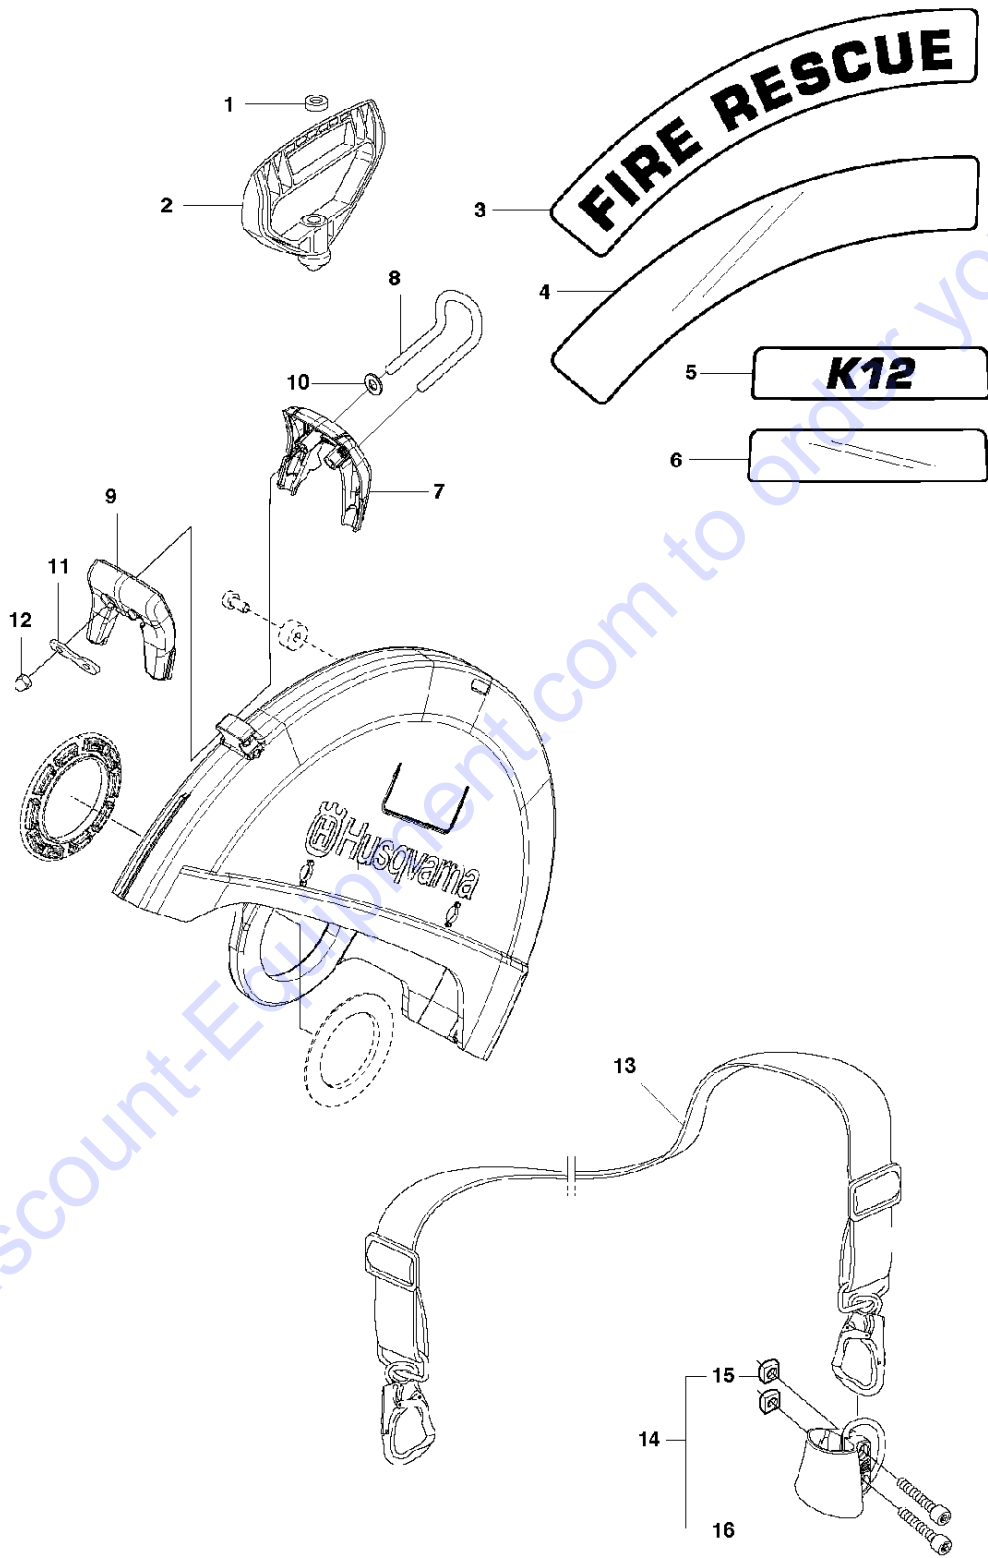

Q K770
RESCUE

Go to Discount-Equipment.com to order your parts

RESCUE

K 770, 2017-11

Ref	Part No	Description	Remark	QTY KIT
1	503 14 29-02	WASHER		1
2	506 29 75-02	STARTER HANDLE		1
3	593 22 32-01	DECAL	12"	2
3	588 98 74-01	DECAL	14"	1
4	593 22 34-01	DECAL	12"	1
4	588 98 75-01	DECAL	14"	1
5	588 98 76-02	DECAL		1
6	588 98 76-01	DECAL		1
7	578 76 09-02	HANDLE HALF		1
8	588 75 46-01	ROD		1
9	578 19 09-01	HANDLE HALF		1
10	576 29 40-01	WASHER		1
11	588 75 47-01	HANDLE BRACKET		1
12	588 90 81-01	NUT CAP		2
13	586 45 60-01	SHOULDER STRAP		1
14	588 73 14-01	BRACKET		1
15	503 22 65-04	SQUARE NUT		2
16	503 21 53-16	SCREW ITXSCM		2

Go to Discount-Equipment.com to order your parts