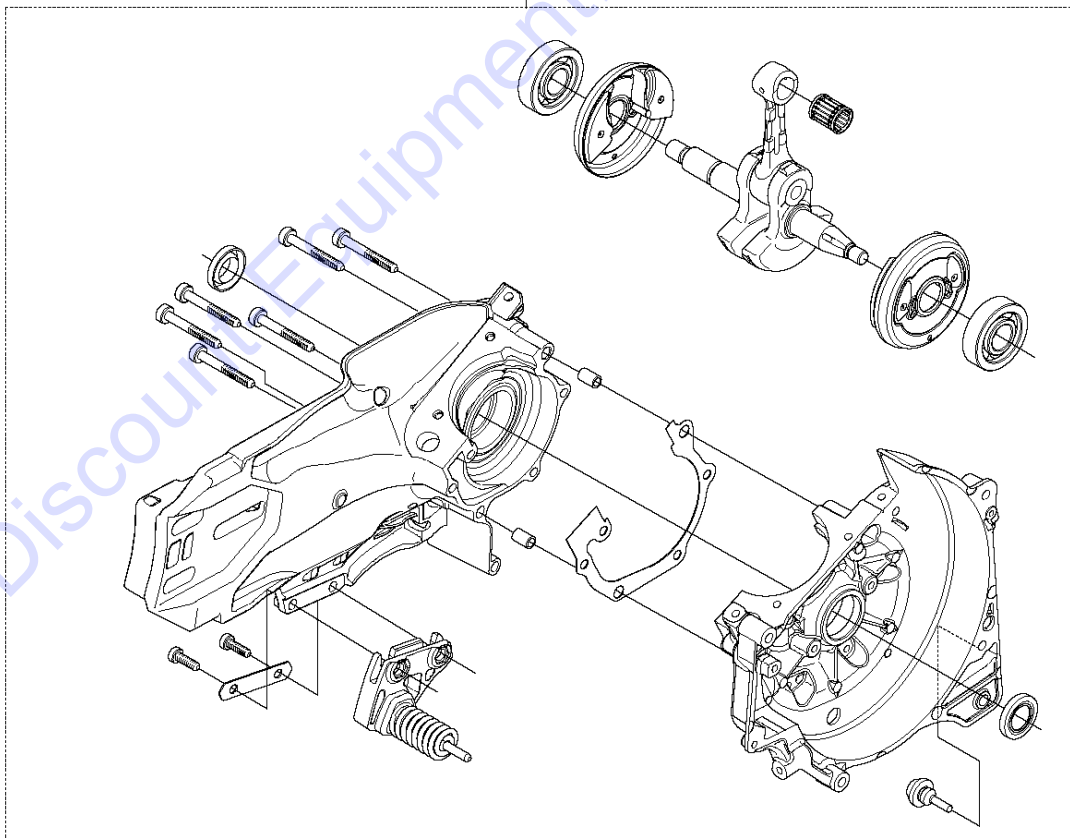

J K770
ENGINE KIT

1

2

Go to DiscountEquipment.com to order your parts