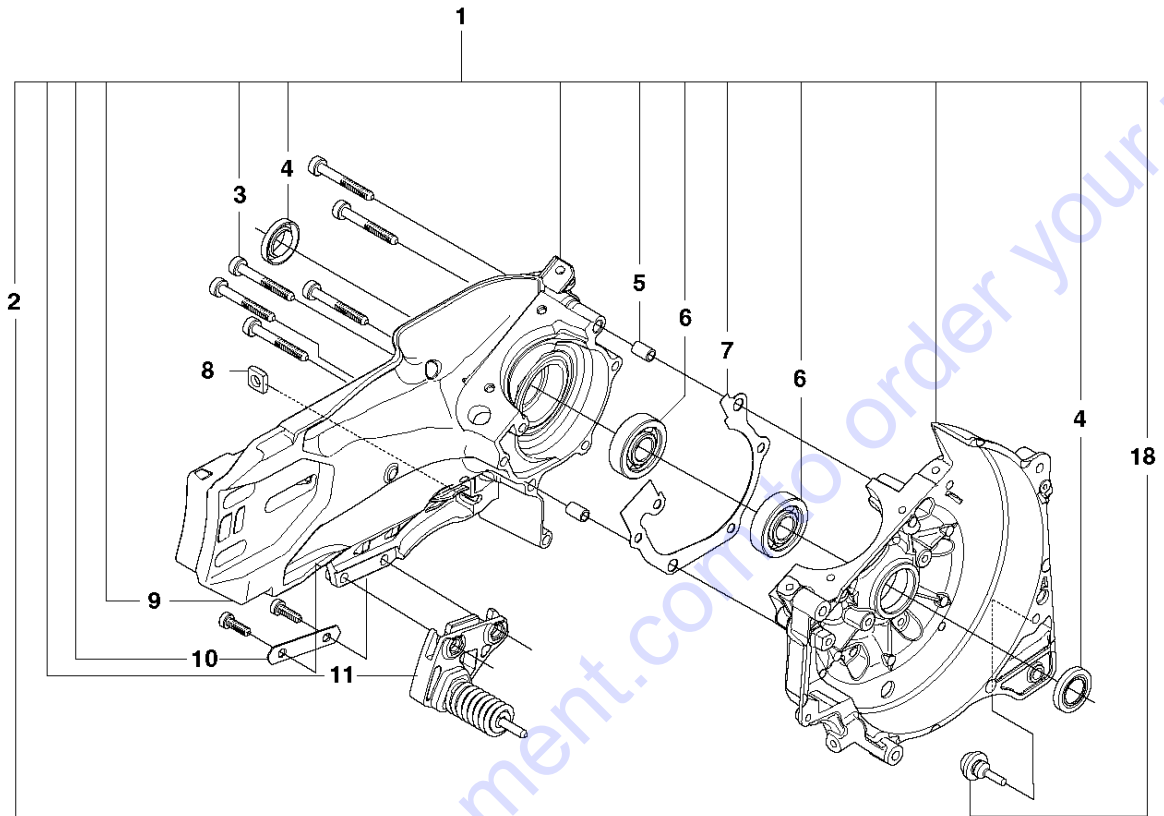

E K770
CRANKCASE

CRANKCASE

K 770, 2017-11

Ref	Part No	Description	Remark	QTY	KIT
1	593 28 25-01	CRANKCASE KIT	Incl. 2-7, 9-11, 18	1	
2	581 35 74-02	GASKET KIT	4, 7, 12-17	1	1
3	503 21 53-41	SCREW ITXSCM		6	1
4	503 26 02-04	SEALING RING		2	1
5	501 27 08-01	GUIDE BUSHING		2	1
6	738 22 02-25	BALL BEARING		2	1
7	506 37 70-03	GASKET	Six hole	1	1
8	503 22 65-04	SQUARE NUT		1	
9	503 21 53-16	SCREW ITXSCM		2	1
10	522 47 48-01	PLATE		1	1
11	522 47 57-02	SPRING RETAINER		1	1
12	588 91 51-01	HEAT DEFLECTOR		1	
13	506 37 70-02	GASKET	Five hole	1	
14	506 37 67-01	GASKET		1	
15	544 21 93-02	INSERT		1	
16	581 28 53-01	GASKET		1	
17	506 37 68-04	GASKET		1	
18	503 84 61-01	BUFFER		1	1
19	586 76 09-01	RUBBER SHOE		1	1

Go to Discount-Equipment.com to order your parts