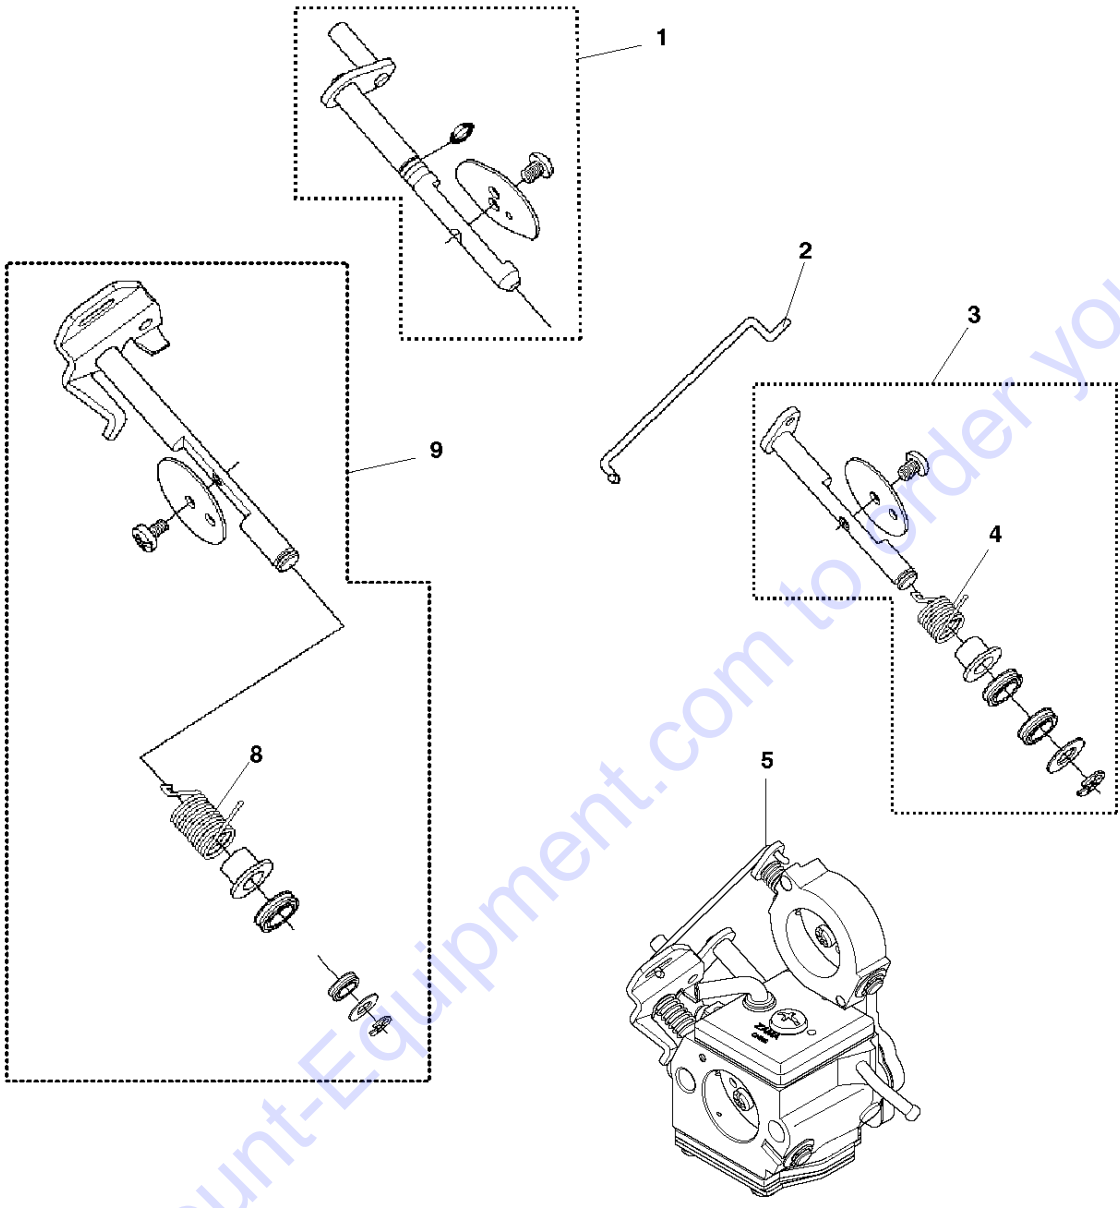

D K770
CARBURETTOR

Go to Discount-Equipment.com to order your parts

CARBURETOR

K 770, 2017-11

Ref	Part No	Description	Remark	QTY KIT
1	593 31 00-01	CHOKE SHAFT		1
2	506 39 65-01	ROD		1
3	593 33 29-01	VALVE KIT		1
4	506 39 75-01	SPRING		1
5	578 24 34-01	CARBURETTOR	Zama C3-EL53	1
6	506 40 99-02	GASKET KIT		1
7	506 41 00-04	GASKET KIT		1
8	544 83 65-01	SPRING		1
9	593 30 99-01	THROTTLE SHAFT		1

Go to Discount-Equipment.com to order your parts