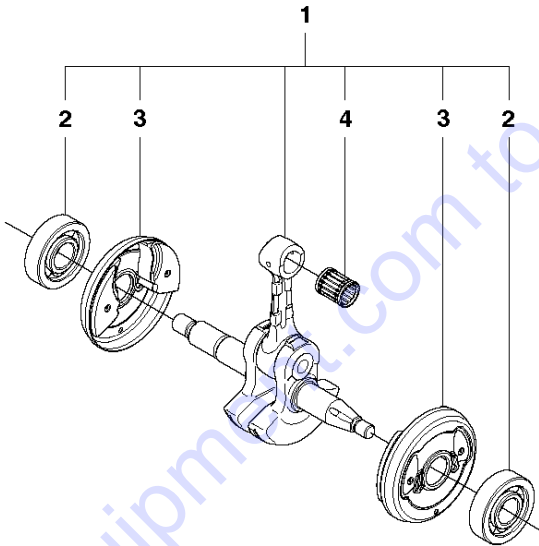

Go to Discount-Equipment.com to order your parts

D K770
CARBURETTOR

Go to Discount-Equipment.com to order your parts

CARBURETOR

K 770, 2017-11

Ref	Part No	Description	Remark	QTY KIT
1	593 31 00-01	CHOKE SHAFT		1
2	506 39 65-01	ROD		1
3	593 33 29-01	VALVE KIT		1
4	506 39 75-01	SPRING		1
5	578 24 34-01	CARBURETTOR	Zama C3-EL53	1
6	506 40 99-02	GASKET KIT		1
7	506 41 00-04	GASKET KIT		1
8	544 83 65-01	SPRING		1
9	593 30 99-01	THROTTLE SHAFT		1

Go to Discount-Equipment.com to order your parts

E K770
CRANKCASE

CRANKCASE

K 770, 2017-11

Ref	Part No	Description	Remark	QTY	KIT
1	593 28 25-01	CRANKCASE KIT	Incl. 2-7, 9-11, 18	1	
2	581 35 74-02	GASKET KIT	4, 7, 12-17	1	1
3	503 21 53-41	SCREW ITXSCM		6	1
4	503 26 02-04	SEALING RING		2	1
5	501 27 08-01	GUIDE BUSHING		2	1
6	738 22 02-25	BALL BEARING		2	1
7	506 37 70-03	GASKET	Six hole	1	1
8	503 22 65-04	SQUARE NUT		1	
9	503 21 53-16	SCREW ITXSCM		2	1
10	522 47 48-01	PLATE		1	1
11	522 47 57-02	SPRING RETAINER		1	1
12	588 91 51-01	HEAT DEFLECTOR		1	
13	506 37 70-02	GASKET	Five hole	1	
14	506 37 67-01	GASKET		1	
15	544 21 93-02	INSERT		1	
16	581 28 53-01	GASKET		1	
17	506 37 68-04	GASKET		1	
18	503 84 61-01	BUFFER		1	1
19	586 76 09-01	RUBBER SHOE		1	1

Go to Discount-Equipment.com to order your parts

F K770
CRANKSHAFT

Go to Discount-Equipment.com to order your parts

CRANKSHAFT

K 770, 2017-11

Ref	Part No	Description	Remark	QTY	KIT
1	502 29 50-02	CRANKSHAFT ASSY	Incl. 2 - 4	1	2, 3, 4
2	738 22 02-25	BALL BEARING		2	
3	537 20 33-01	CUP		2	
4	503 25 41-01	NEEDLE BEARING		1	