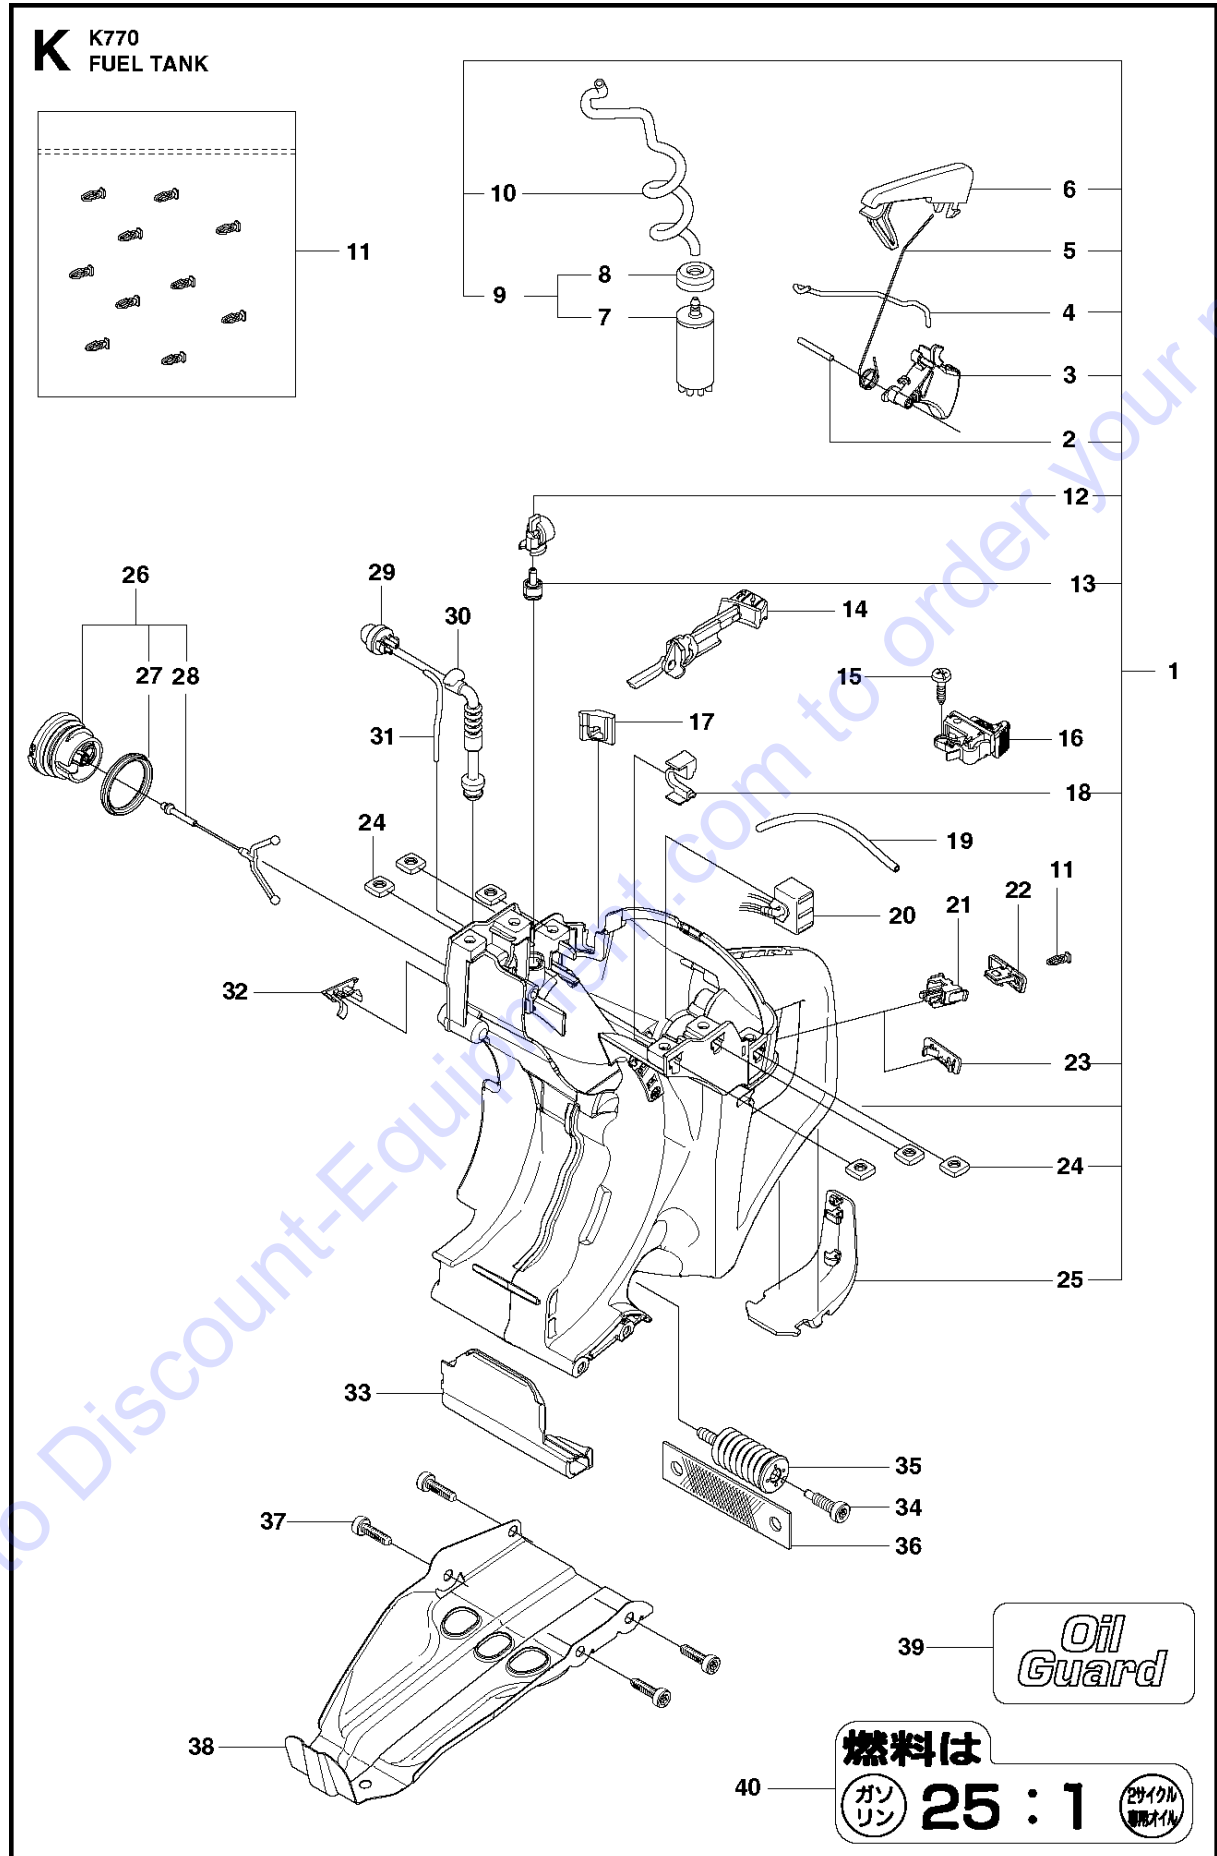

FUEL TANK

K 770, 2017-11

Ref	Part No	Description	Remark	QTY KIT
1	593 28 18-01	FUEL TANK ASSY	Incl. 2 - 10, 12-13, 18, 23-25	1
2	720 12 40-20	PARALLEL PIN		2
3	588 08 62-01	THROTTLE CONTROL		1
4	579 37 92-01	THROTTLE ROD		1
5	587 74 60-01	SPRING		1
6	588 13 77-01	THROTTLE LOCKOUT		1
7	506 26 41-01	FUEL FILTER		1
8	506 27 11-01	HOSE CLAMP		1
9	506 26 41-11	FUEL FILTER	Incl. 7 - 8	1
10	581 75 62-03	FUEL HOSE		1
10	581 75 62-02	FUEL HOSE	Oil Guard	1
11	502 23 33-01	KIT	Oil Guard. Incl. 10 pins	1
12	577 31 35-01	TANK VENT ASSY		1
13	501 15 29-01	TANK VENT ASSY		1
14	544 22 90-02	CHOKE CONTROL		1
15	525 88 74-02	SCREW CITXPANT		1
16	506 31 86-04	STOP SWITCH		1
17	506 37 80-01	GROMMET		1
18	544 39 32-01	HOSE CLIP		1
19	581 75 61-17	FUEL HOSE		1
20	544 38 41-02	ELECTRONIC BOX		1
21	501 01 88-01	HOUSING		1
22	501 01 94-01	SWITCH		1
23	501 37 13-01	LID		1
24	581 77 48-01	NUT		6
25	588 19 82-01	GROUND SUPPORT		1
26	522 62 00-03	TANK CAP ASSY		1
27	589 24 11-01	GASKET		1
28	503 57 89-01	HOLDER		1
29	540 05 49-01	PURGE		1
30	505 19 52-01	FUEL HOSE		1
31	537 04 24-14	FUEL HOSE		1
32	506 39 46-02	HUB CAP		1
33	506 38 15-01	HEAT SHIELD		1
34	544 06 12-01	SCREW ITXSCM		1
35	537 21 03-12	ANTIVIBRATION ELEMENT		1
36	544 23 82-01	BAND		1
37	503 21 54-20	SCREW ITXSCT		4
38	506 37 19-02	BASEPLATE		1
39	581 09 54-02	DECAL	Oil Guard	1
40	506 31 30-01	LABEL	Japan Only	1

Go to Discount Equipment.com to order your parts