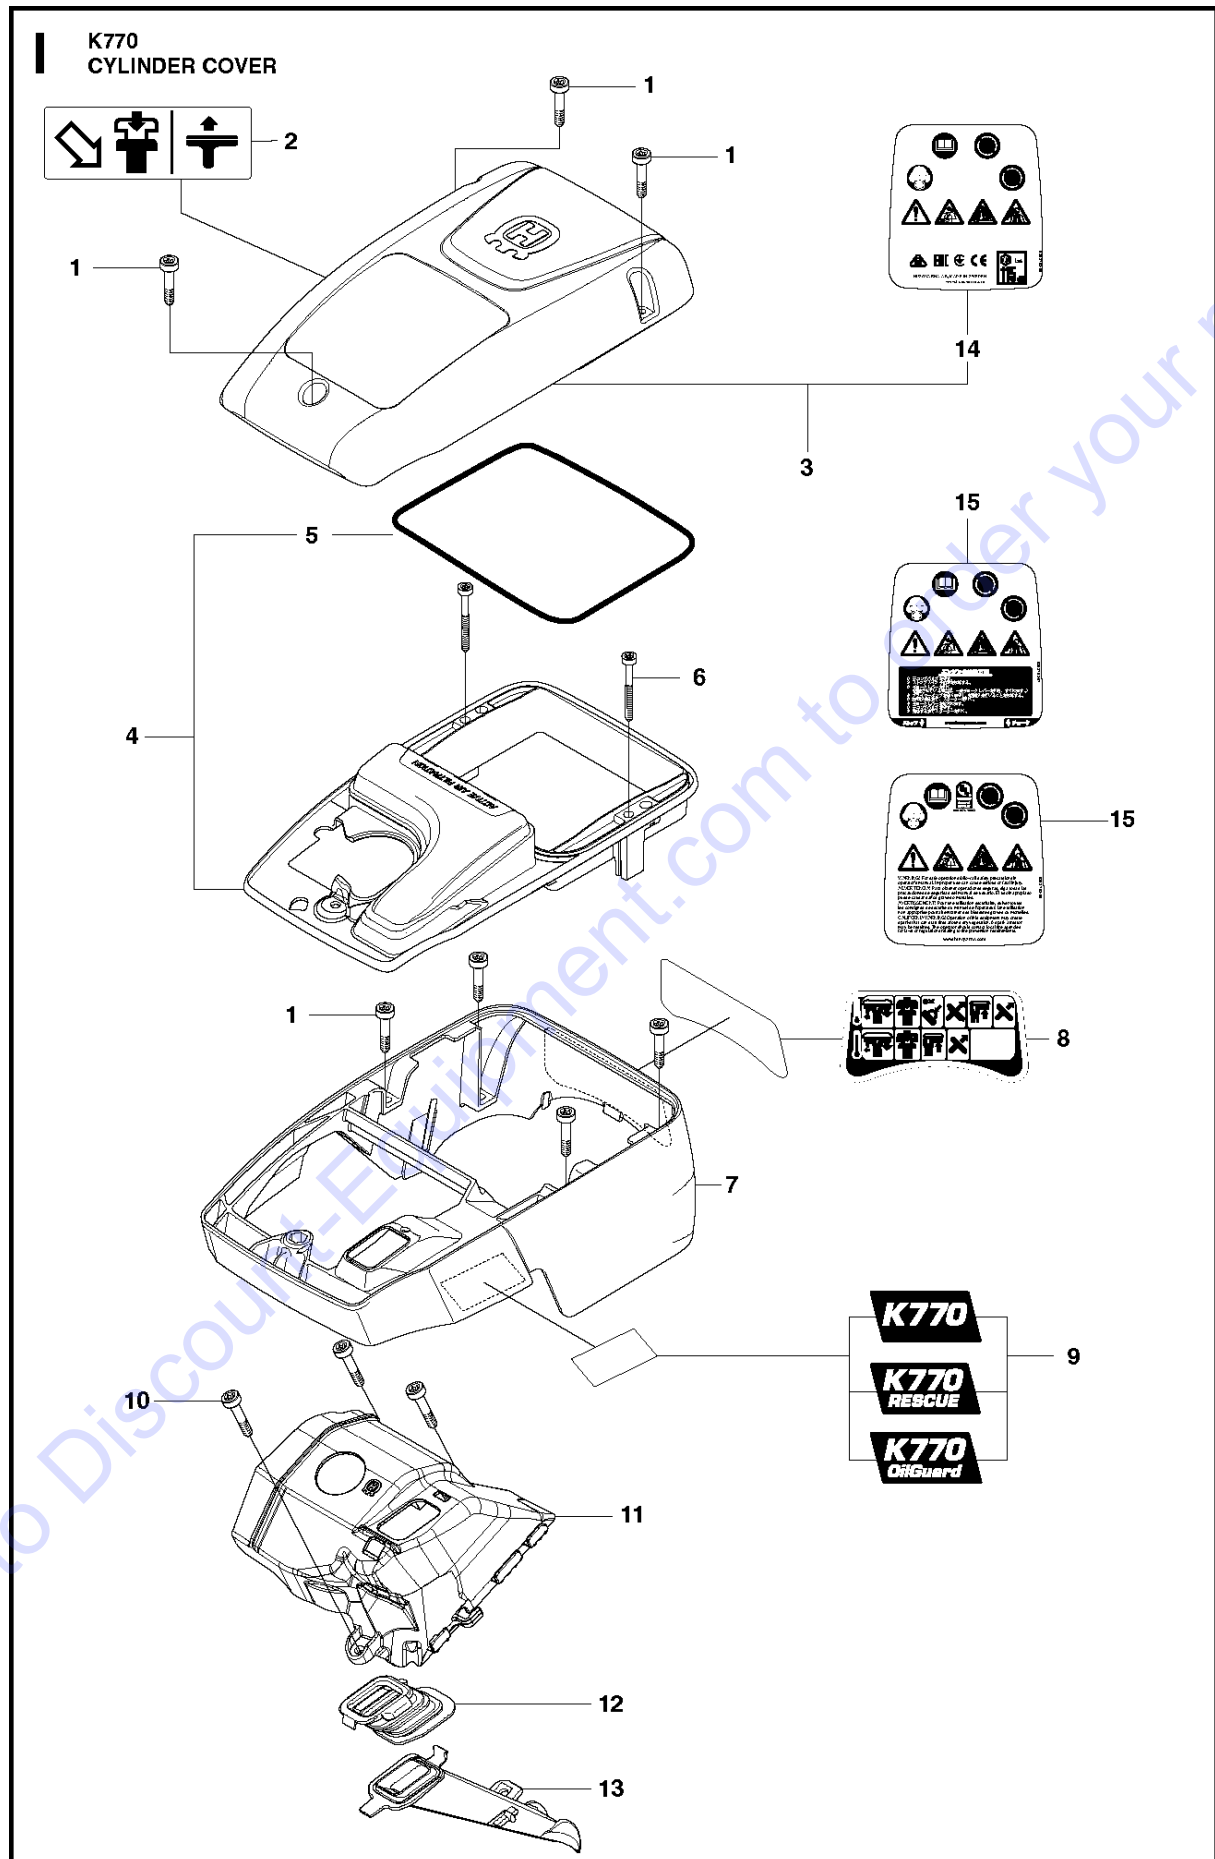

CYLINDER COVER

K 770, 2017-11

Ref	Part No	Description	Remark	QTY KIT
1	503 21 53-21	SCREW ITXSCM		7
2	525 76 35-02	DECAL		1
3	583 96 52-08	FILTER COVER ASSY	incl. 14	1
4	574 36 21-03	FILTER HOLDER ASSY	Incl. 5	1
4	574 36 21-04	FILTER HOLDER ASSY	Incl. 5. OIL GUARD	1
5	575 35 50-01	SEALING STRIP		1
6	503 21 53-49	SCREW ITXSCM		2
7	506 36 70-03	CYLINDER COVER		1
8	579 24 03-01	DECAL		1
9	574 23 16-05	DECAL		1
9	574 23 16-07	DECAL	Rescue	1
9	574 23 16-06	DECAL	Oil Guard	1
10	501 98 10-20	SCREW ITXSCM		3
11	574 45 94-01	COVER		1
12	587 93 30-02	BELLOWS		1
13	525 58 43-01	AIR NOZZLE		1
14	586 37 93-06	DECAL	Generic	1
15	586 37 93-05	DECAL		1
15	586 37 93-07	DECAL	Japan Only	1

Go to Discount-Equipment.com to order your parts