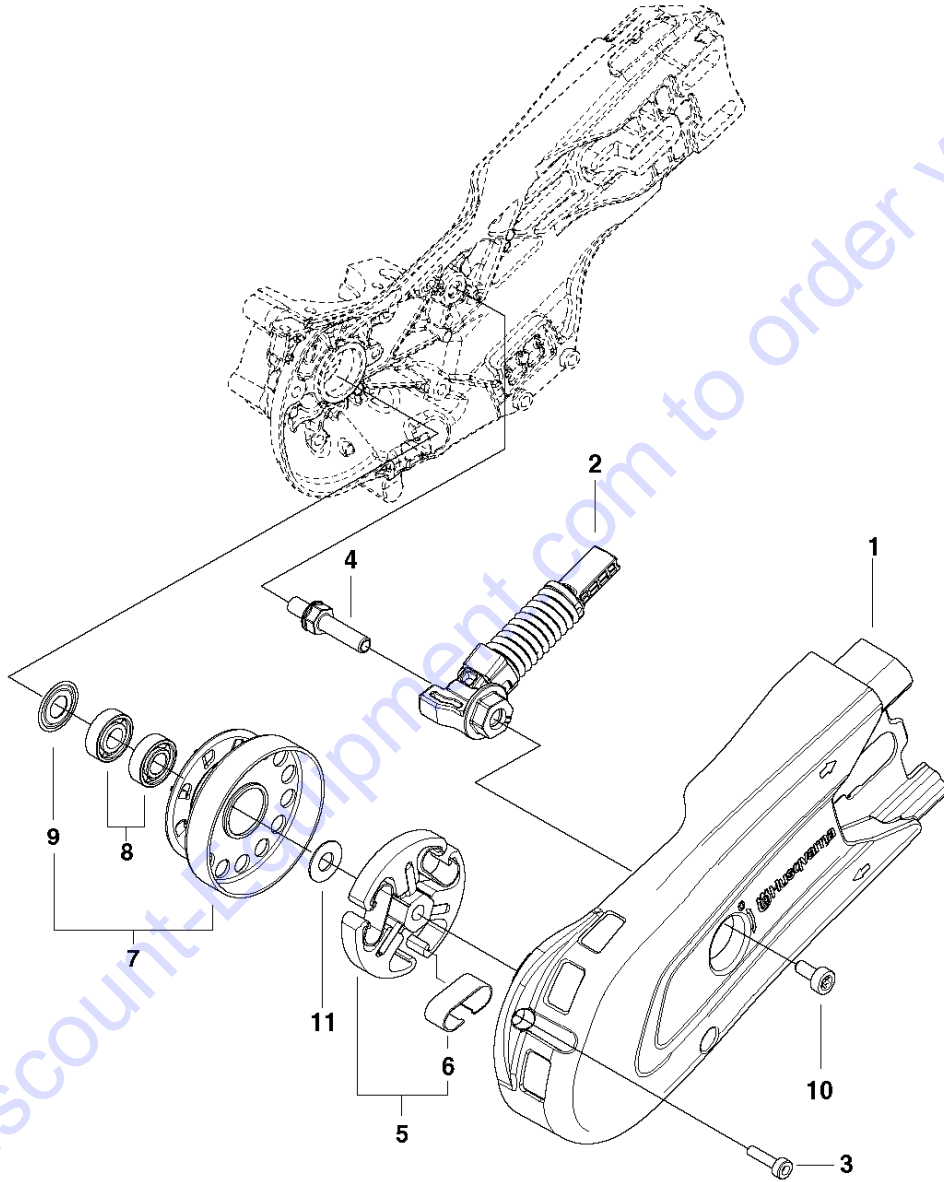

Go to Discount-Equipment.com to order your parts

E K770
CRANKCASE

CRANKCASE

K 770, 2017-11

Ref	Part No	Description	Remark	QTY	KIT
1	593 28 25-01	CRANKCASE KIT	Incl. 2-7, 9-11, 18	1	
2	581 35 74-02	GASKET KIT	4, 7, 12-17	1	1
3	503 21 53-41	SCREW ITXSCM		6	1
4	503 26 02-04	SEALING RING		2	1
5	501 27 08-01	GUIDE BUSHING		2	1
6	738 22 02-25	BALL BEARING		2	1
7	506 37 70-03	GASKET	Six hole	1	1
8	503 22 65-04	SQUARE NUT		1	
9	503 21 53-16	SCREW ITXSCM		2	1
10	522 47 48-01	PLATE		1	1
11	522 47 57-02	SPRING RETAINER		1	1
12	588 91 51-01	HEAT DEFLECTOR		1	
13	506 37 70-02	GASKET	Five hole	1	
14	506 37 67-01	GASKET		1	
15	544 21 93-02	INSERT		1	
16	581 28 53-01	GASKET		1	
17	506 37 68-04	GASKET		1	
18	503 84 61-01	BUFFER		1	1
19	586 76 09-01	RUBBER SHOE		1	1

Go to Discount-Equipment.com to order your parts

F K770
CRANKSHAFT

Go to Discount-Equipment.com to order your parts

CRANKSHAFT

K 770, 2017-11

Ref	Part No	Description	Remark	QTY	KIT
1	502 29 50-02	CRANKSHAFT ASSY	Incl. 2 - 4	1	2, 3, 4
2	738 22 02-25	BALL BEARING		2	
3	537 20 33-01	CUP		2	
4	503 25 41-01	NEEDLE BEARING		1	

Go to Discount-Equipment.com to order your parts

G K770
CLUTCH

Go to DiscountEquipment.com to order your parts

CLUTCH

K 770, 2017-11

Ref	Part No	Description	Remark	QTY KIT
1	586 09 92-01	BELT GUARD		1
2	583 84 22-01	BELT TENSIONER ASSY		1
3	501 98 10-20	SCREW ITXSCM		2
4	583 85 16-01	PIVOT PIN		1
5	503 74 44-06	CLUTCH ASSY		1
6	503 74 43-01	CLUTCH SPRING		3
7	590 80 59-01	DRIVING PULLEY		1
8	525 83 18-01	BALL BEARING		2
9	506 31 69-01	DUST COVER		1
10	501 98 10-01	SCREW ITXSCM		1
11	503 23 00-70	WASHER		1