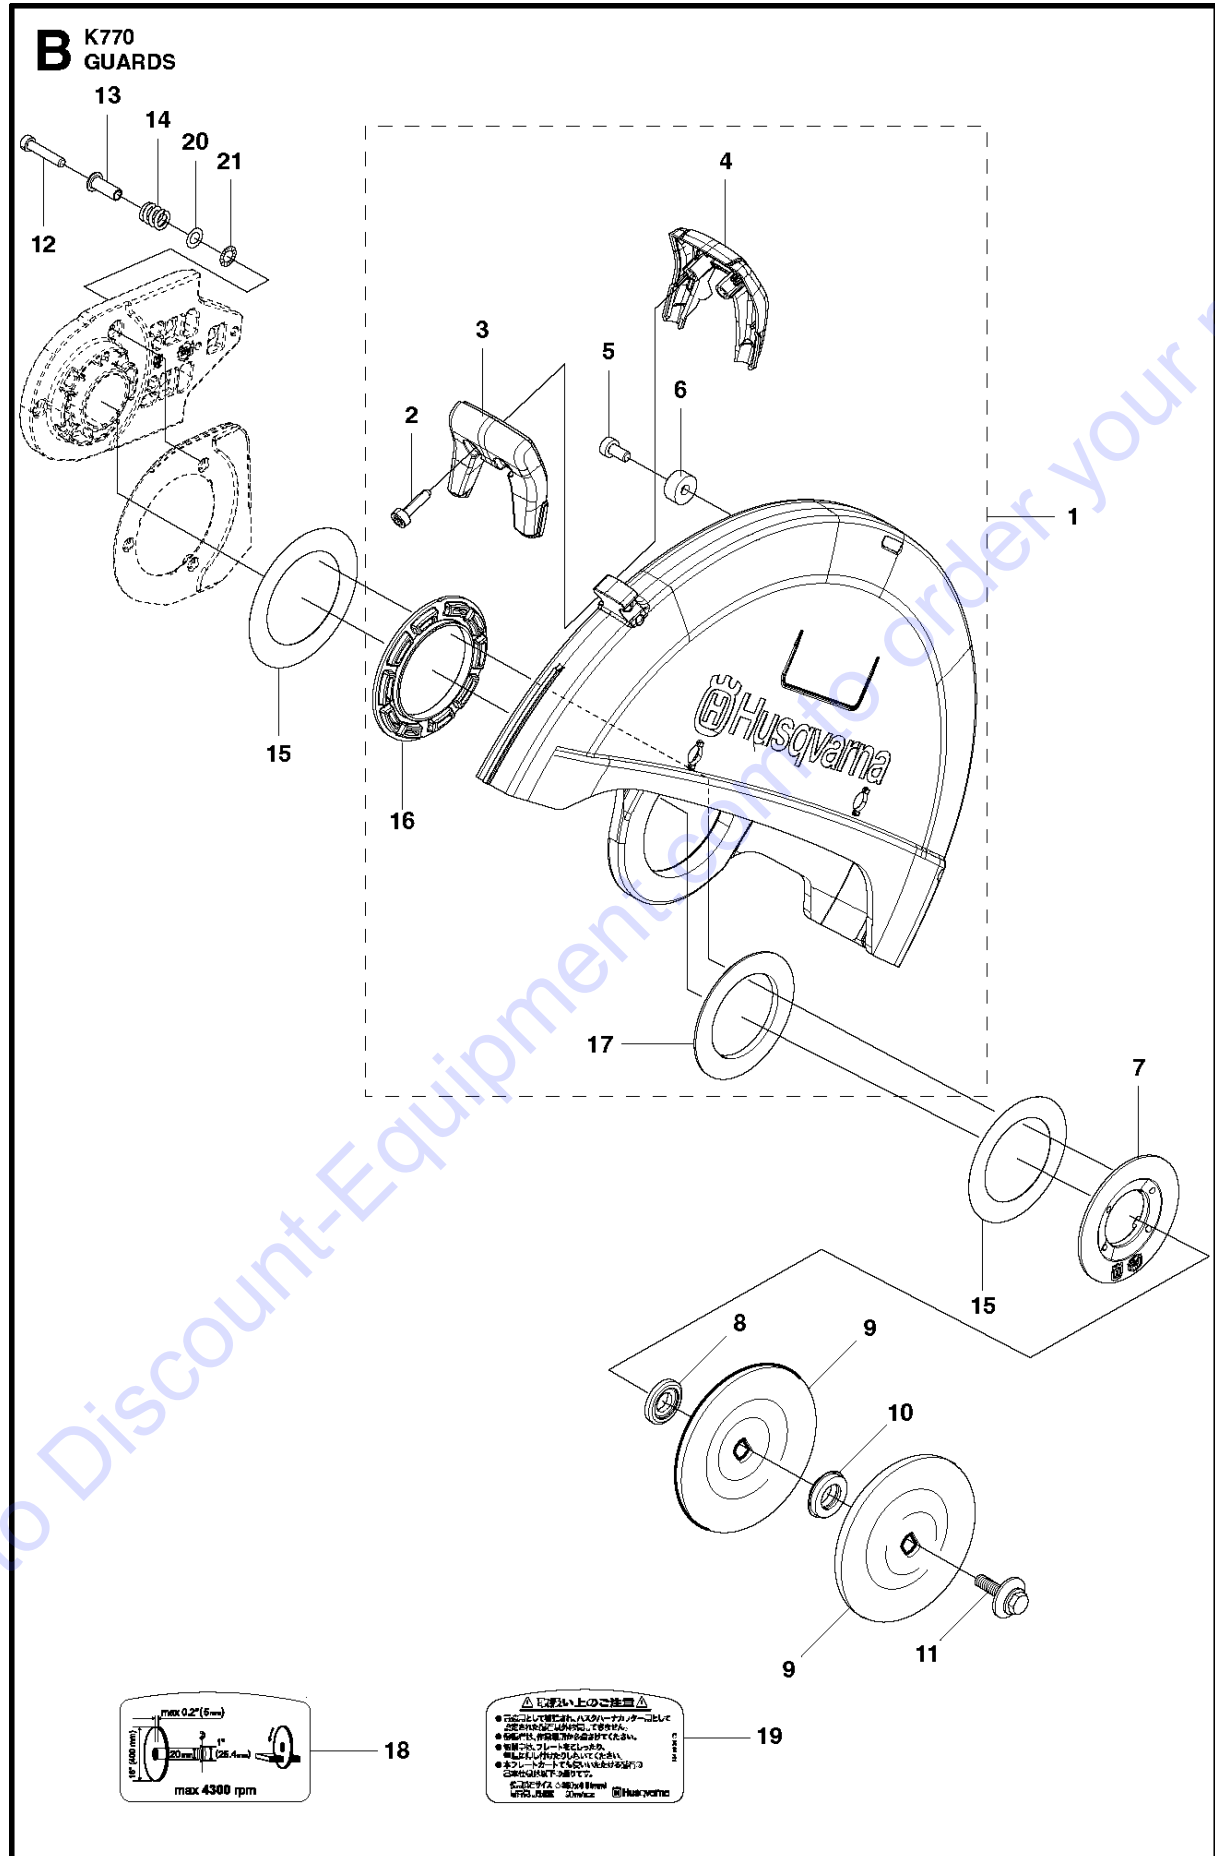

GUARDS

K 770, 2017-11

Ref	Part No	Description	Remark	QTY	KIT
1	581 35 19-07	WHEEL GUARD	14"	1	2, 3, 4, 5, 6, 16, 17
1	581 35 19-03	WHEEL GUARD	12"	1	2, 3, 4, 5, 6, 16, 17
2	504 90 94-14	SCREW ITXSCT		2	
3	578 19 09-01	HANDLE HALF		1	
4	578 76 09-01	HANDLE HALF		1	
5	504 90 94-10	SCREW ITXSCT		1	
6	581 62 03-01	STOP		1	
7	584 43 77-01	DISC		1	
8	584 43 83-01	SUPPORT FLANGE		1	
9	583 87 44-02	FLANGE	Diam 105mm	2	
9	506 07 09-02	FLANGE WASHER	Diam 119mm, Japan 14"	2	
10	578 39 82-01	BUSHING	Diam 20/25, 4mm	1	
10	581 60 54-03	BUSHING	Diam 30, 5 mm	1	
10	506 37 96-20	KIT	Diam 20 mm	1	
10	506 37 96-22	KIT	Diam 22, 2 mm	1	
11	590 50 38-01	SCREW		1	
12	544 21 84-30	SCREW ITXSCT		4	
13	584 43 82-01	SLEEVE	12", Shiny	4	
13	584 43 82-02	SLEEVE	14", Black	4	
14	584 43 81-01	SPRING		4	
15	584 43 78-01	SHIM		2	
16	584 43 79-01	LINING		1	
17	584 43 80-01	LINING		1	
18	581 11 77-05	DECAL	12"	1	
18	581 11 77-06	DECAL	14"	1	
19	584 99 26-01	DECAL	12"	1	
19	584 99 26-02	DECAL	14"	1	
20	582 23 31-01	WASHER		4	
21	582 23 32-01	WASHER		4	
18	581 11 77-04	DECAL		1	

Go to Discount-Equipment.com to order your parts