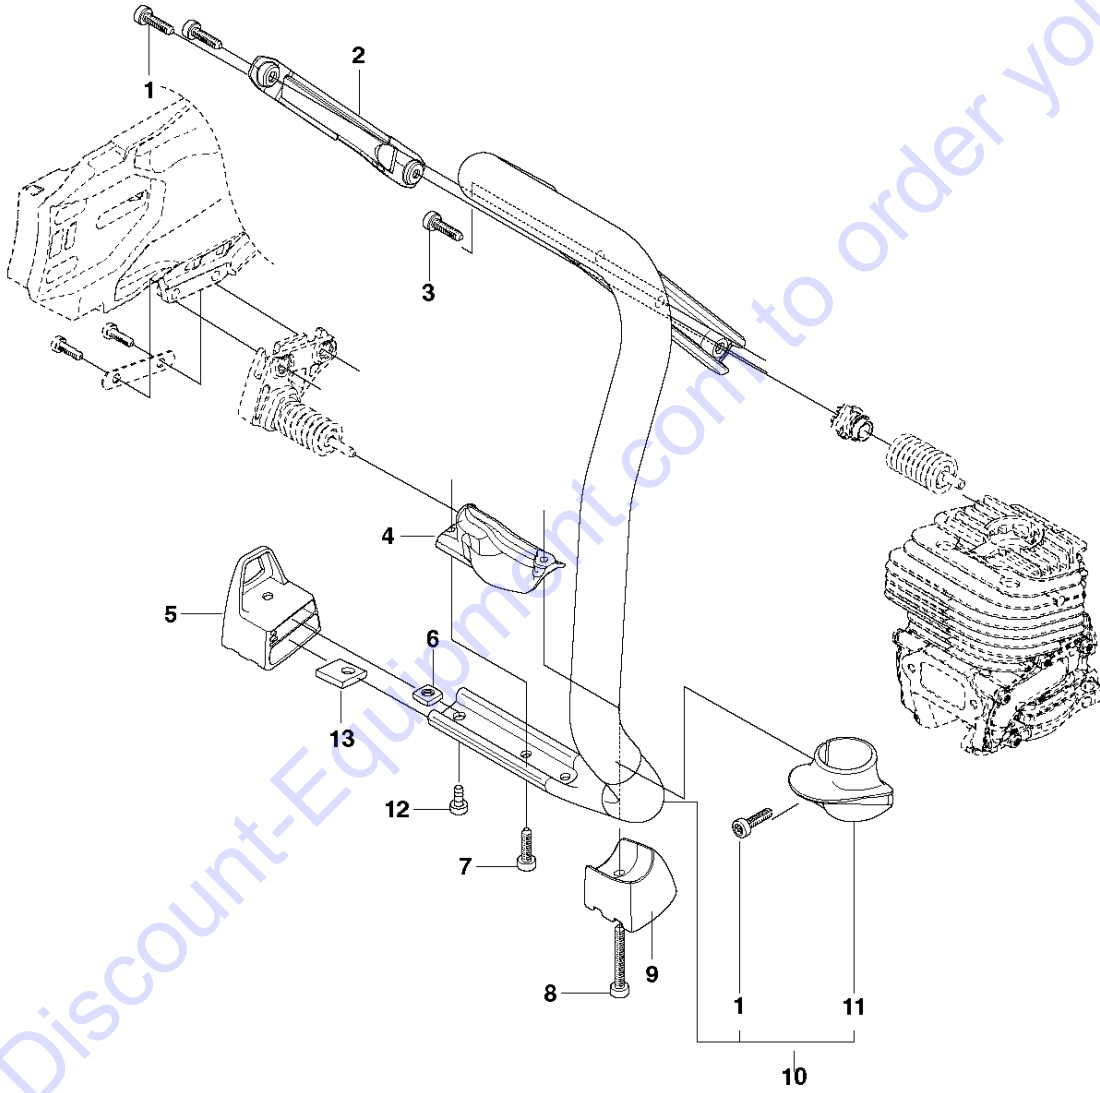

O K770
GROUND SUPPORT

GROUND SUPPORT

K 770, 2017-11

Ref	Part No	Description	Remark	QTY KIT
1	503 21 54-20	SCREW ITXSCT		3
2	577 98 16-02	HOSE GUARD		1
3	544 06 12-01	SCREW ITXSCM		1
4	575 26 77-01	SPRING RETAINER		1
5	522 83 23-01	GROUND SUPPORT		1
6	503 22 65-04	SQUARE NUT		1
7	503 21 53-10	SCREW ITXSCM		3
8	503 21 53-40	SCREW ITXSCM		1
9	522 83 24-01	GROUND SUPPORT		1
10	581 11 06-03	HANDLE ASSY	Incl. 1,11	1
11	506 38 71-02	STOP		1
12	503 21 53-12	SCREW ITXSCM	12"	1
13	593 87 63-01	WEIGHT	12"	1

Go to Discount-Equipment.com to order your parts