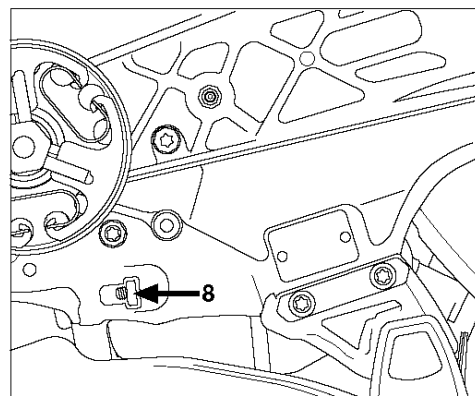

E K770
CRANKCASE

CRANKCASE

K 770, 2017-11

Ref	Part No	Description	Remark	QTY	KIT
1	593 28 25-01	CRANKCASE KIT	Incl. 2-7, 9-11, 18	1	
2	581 35 74-02	GASKET KIT	4, 7, 12-17	1	1
3	503 21 53-41	SCREW ITXSCM		6	1
4	503 26 02-04	SEALING RING		2	1
5	501 27 08-01	GUIDE BUSHING		2	1
6	738 22 02-25	BALL BEARING		2	1
7	506 37 70-03	GASKET	Six hole	1	1
8	503 22 65-04	SQUARE NUT		1	
9	503 21 53-16	SCREW ITXSCM		2	1
10	522 47 48-01	PLATE		1	1
11	522 47 57-02	SPRING RETAINER		1	1
12	588 91 51-01	HEAT DEFLECTOR		1	
13	506 37 70-02	GASKET	Five hole	1	
14	506 37 67-01	GASKET		1	
15	544 21 93-02	INSERT		1	
16	581 28 53-01	GASKET		1	
17	506 37 68-04	GASKET		1	
18	503 84 61-01	BUFFER		1	1
19	586 76 09-01	RUBBER SHOE		1	1

Go to Discount-Equipment.com to order your parts