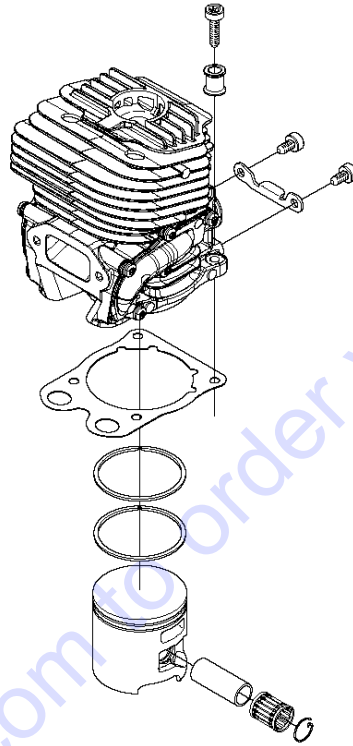

J K770
ENGINE KIT

1