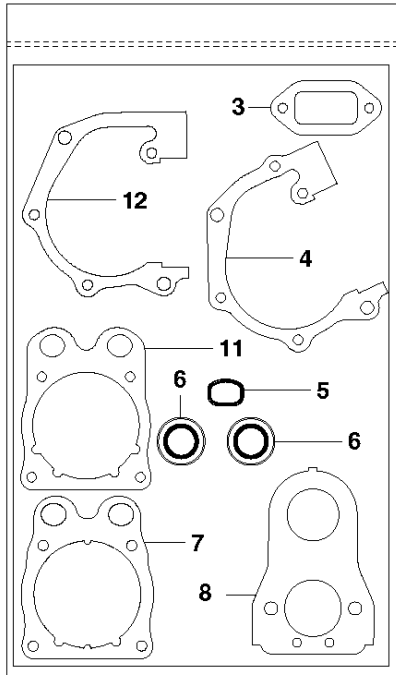

Go to Discount-Equipment.com to order your parts

FUEL TANK

K 770, 2017-11

Ref	Part No	Description	Remark	QTY KIT
1	593 28 18-01	FUEL TANK ASSY	Incl. 2 - 10, 12-13, 18, 23-25	1
2	720 12 40-20	PARALLEL PIN		2
3	588 08 62-01	THROTTLE CONTROL		1
4	579 37 92-01	THROTTLE ROD		1
5	587 74 60-01	SPRING		1
6	588 13 77-01	THROTTLE LOCKOUT		1
7	506 26 41-01	FUEL FILTER		1
8	506 27 11-01	HOSE CLAMP		1
9	506 26 41-11	FUEL FILTER	Incl. 7 - 8	1
10	581 75 62-03	FUEL HOSE		1
10	581 75 62-02	FUEL HOSE	Oil Guard	1
11	502 23 33-01	KIT	Oil Guard. Incl. 10 pins	1
12	577 31 35-01	TANK VENT ASSY		1
13	501 15 29-01	TANK VENT ASSY		1
14	544 22 90-02	CHOKE CONTROL		1
15	525 88 74-02	SCREW CITXPANT		1
16	506 31 86-04	STOP SWITCH		1
17	506 37 80-01	GROMMET		1
18	544 39 32-01	HOSE CLIP		1
19	581 75 61-17	FUEL HOSE		1
20	544 38 41-02	ELECTRONIC BOX		1
21	501 01 88-01	HOUSING		1
22	501 01 94-01	SWITCH		1
23	501 37 13-01	LID		1
24	581 77 48-01	NUT		6
25	588 19 82-01	GROUND SUPPORT		1
26	522 62 00-03	TANK CAP ASSY		1
27	589 24 11-01	GASKET		1
28	503 57 89-01	HOLDER		1
29	540 05 49-01	PURGE		1
30	505 19 52-01	FUEL HOSE		1
31	537 04 24-14	FUEL HOSE		1
32	506 39 46-02	HUB CAP		1
33	506 38 15-01	HEAT SHIELD		1
34	544 06 12-01	SCREW ITXSCM		1
35	537 21 03-12	ANTIVIBRATION ELEMENT		1
36	544 23 82-01	BAND		1
37	503 21 54-20	SCREW ITXSCT		4
38	506 37 19-02	BASEPLATE		1
39	581 09 54-02	DECAL	Oil Guard	1
40	506 31 30-01	LABEL	Japan Only	1

Go to Discount Equipment.com to order your parts

L K770
GASKET KIT

Go to DiscountEquipment.com to order your parts

GASKET KIT

K 770, 2017-11

Ref	Part No	Description	Remark	QTY KIT
1	506 38 26-01	TOOL		1
2	581 35 74-02	GASKET KIT	Incl. 3-8, 11-12	1
3	588 93 25-01	GASKET		1
4	506 37 70-03	GASKET		1
5	544 21 93-02	INSERT		1
6	503 26 02-04	SEALING RING	Blue	2
7	581 28 53-01	GASKET		1
8	506 37 68-04	GASKET		1
9	502 23 33-01	KIT	Incl. 10 Pins	1
10	502 28 70-03	KIT		1
11	506 37 67-01	GASKET		1
12	506 37 70-02	GASKET		1