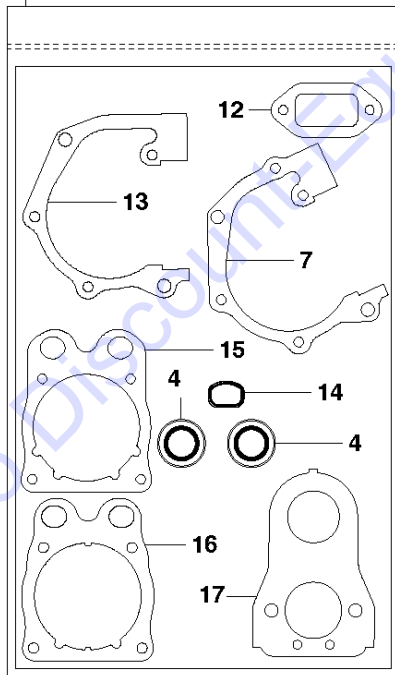

E K770
CRANKCASE

CRANKCASE

K 770, 2017-11

Ref	Part No	Description	Remark	QTY	KIT
1	593 28 25-01	CRANKCASE KIT	Incl. 2-7, 9-11, 18	1	
2	581 35 74-02	GASKET KIT	4, 7, 12-17	1	1
3	503 21 53-41	SCREW ITXSCM		6	1
4	503 26 02-04	SEALING RING		2	1
5	501 27 08-01	GUIDE BUSHING		2	1
6	738 22 02-25	BALL BEARING		2	1
7	506 37 70-03	GASKET	Six hole	1	1
8	503 22 65-04	SQUARE NUT		1	
9	503 21 53-16	SCREW ITXSCM		2	1
10	522 47 48-01	PLATE		1	1
11	522 47 57-02	SPRING RETAINER		1	1
12	588 91 51-01	HEAT DEFLECTOR		1	
13	506 37 70-02	GASKET	Five hole	1	
14	506 37 67-01	GASKET		1	
15	544 21 93-02	INSERT		1	
16	581 28 53-01	GASKET		1	
17	506 37 68-04	GASKET		1	
18	503 84 61-01	BUFFER		1	1
19	586 76 09-01	RUBBER SHOE		1	1

Go to Discount-Equipment.com to order your parts