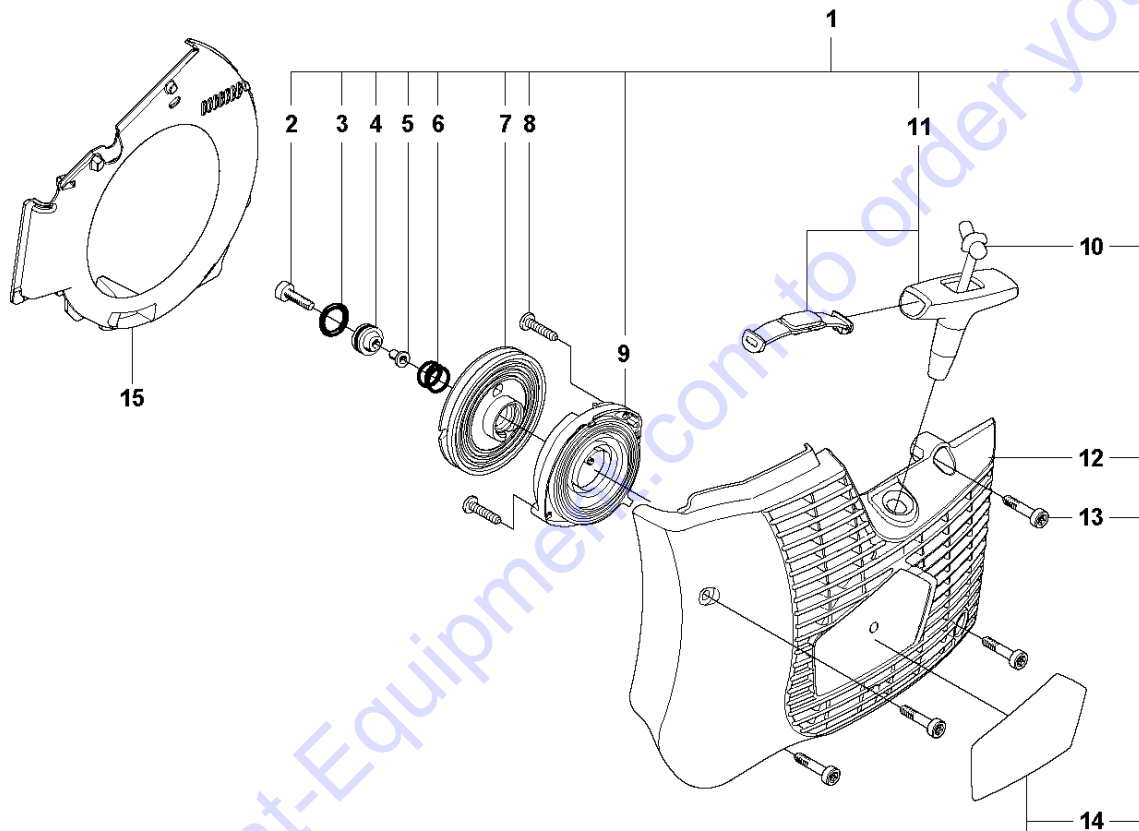

N K770
STARTER

Go to Discount-Equipment.com to order your parts

STARTER

K 770, 2017-11

Ref	Part No	Description	Remark	QTY KIT
1	584 88 68-04	STARTER ASSY	Incl. 2-14	1
2	510 26 92-22	SCREW ITXSCT		1
3	740 43 13-00	O-RING		1
4	510 00 08-01	SEALING		1
5	506 26 31-01	SPACING SLEEVE		1
6	506 25 30-01	COMPRESSION SPRING		1
7	588 15 58-01	STARTER PULLEY		1
8	525 88 74-02	SCREW CITXPANT		2
9	596 29 31-01	RECOIL SPRING		1
10	506 33 56-15	CORD		1
10	506 33 56-50	STARTER CORD	50 m	1
11	584 25 79-02	STARTER HANDLE ASSY		1
12	525 44 60-01	STARTER COVER		1
13	501 98 10-20	SCREW ITXSCM		4
14	525 57 11-01	DECAL		1
15	501 85 94-01	COOLING AIR CONDUCTOR		1

Go to Discount-Equipment.com to order your parts