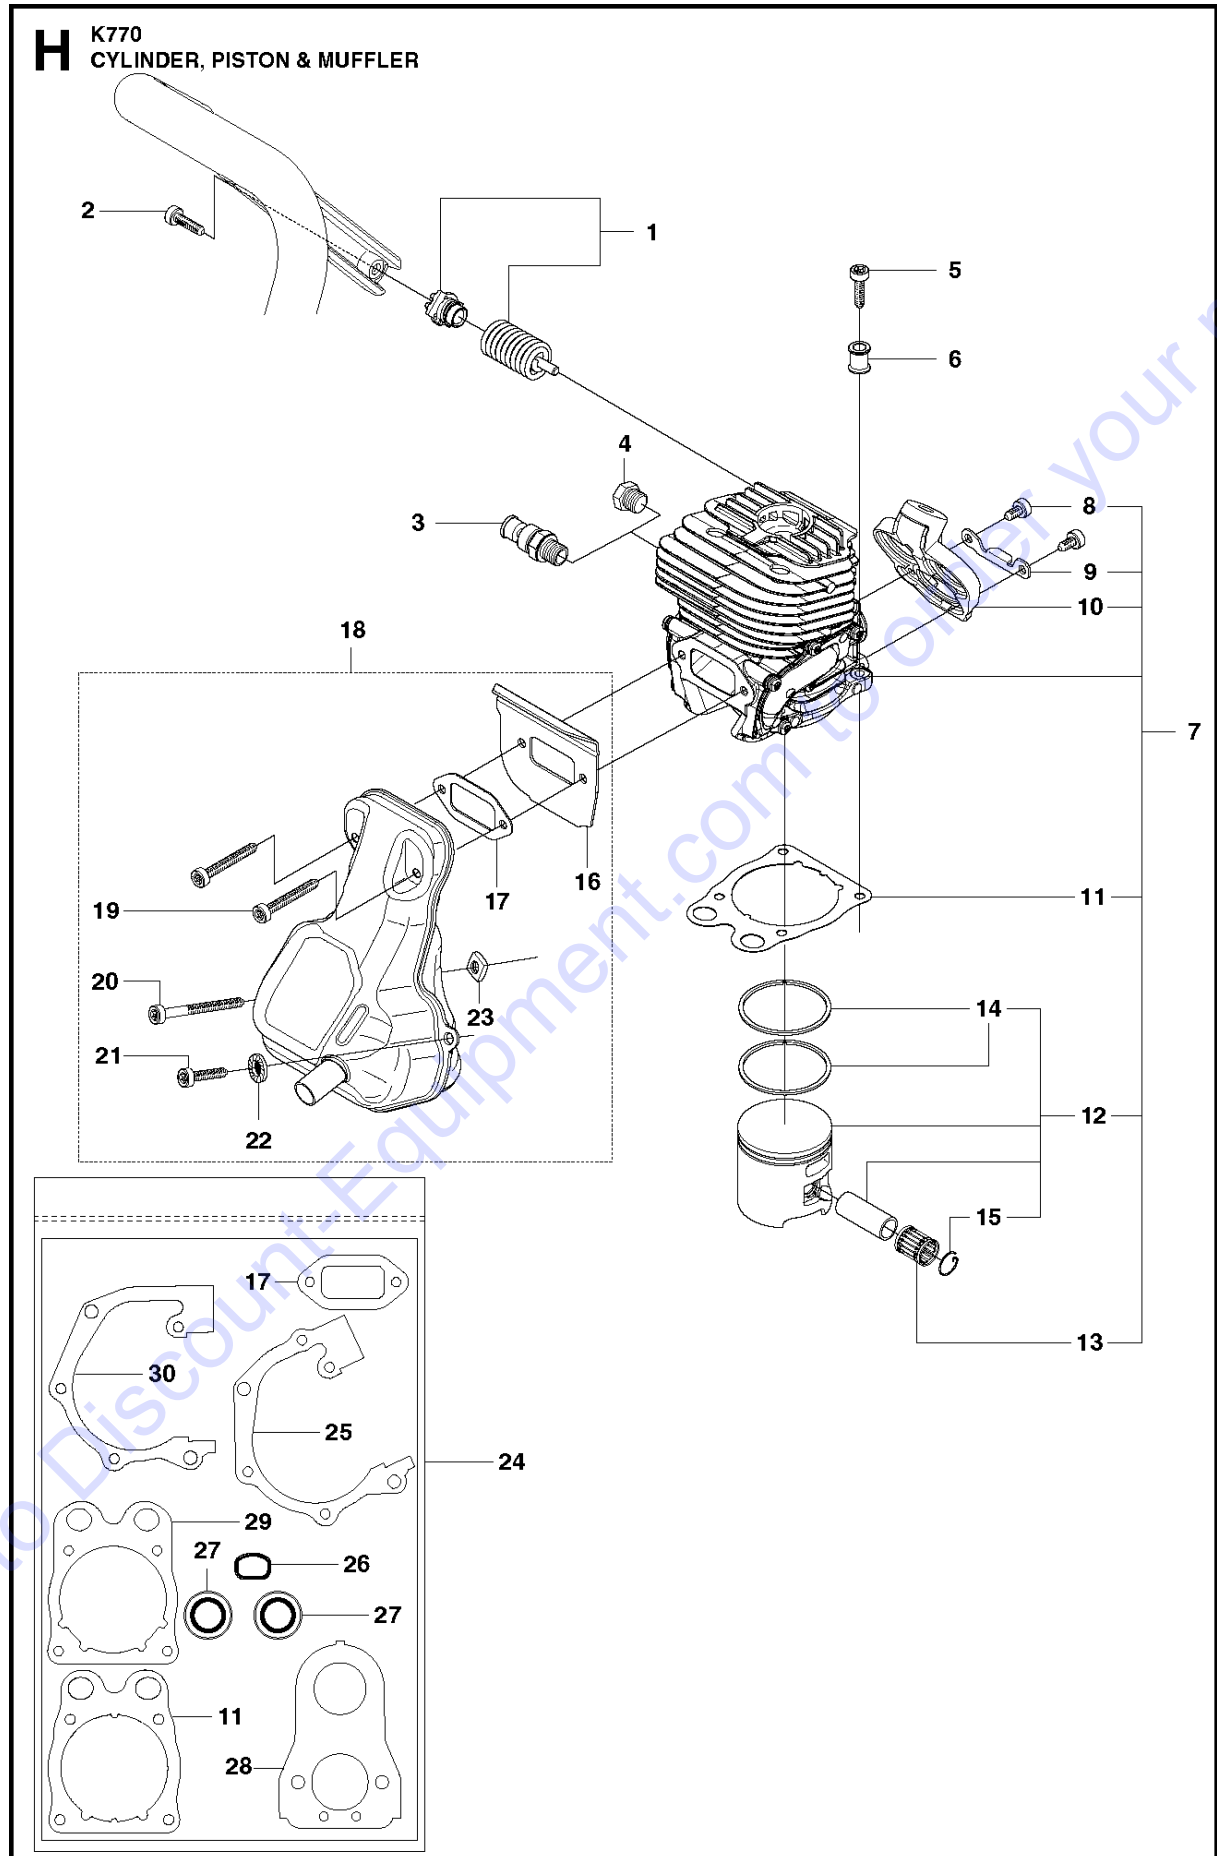

CYLINDER, PISTON & MUFFLER

K 770, 2017-11

Ref	Part No	Description	Remark	QTY KIT
1	579 74 42-02	ANTIVIBRATION ELEMENT		1
2	544 06 12-01	SCREW ITXSCM		1
3	503 71 53-01	DECOMPRESSION VALVE		1
4	503 55 22-01	PLUG		1
5	503 21 53-40	SCREW ITXSCM		4
6	576 71 76-02	SLEEVE		4
7	581 47 61-03	CYLINDER ASSY	Incl. 8 - 13	1
8	503 21 53-16	SCREW ITXSCM		2
9	506 36 88-01	BRACKET		1
10	574 23 18-01	PLATE		1
11	581 28 53-01	GASKET		1
12	506 37 24-03	PISTON ASSY	Incl. 14 - 15	1
13	503 25 56-01	NEEDLE BEARING		1
14	522 99 01-01	PISTON RING		2
15	737 43 12-00	SNAP RING		2
16	588 91 51-01	HEAT DEFLECTOR		1
17	588 93 25-01	GASKET		1
18	592 77 83-01	MUFFLER KIT	Incl. 16 -17, 19 - 23	1
19	503 21 53-40	SCREW ITXSCM		2
20	503 21 53-56	SCREW ITXSCM		1
21	503 21 53-25	SCREW ITXSCM		1
22	503 23 04-02	WASHER		1
23	581 77 48-01	NUT		1
24	581 35 74-02	GASKET KIT	Incl. 11, 17, 25 - 30	1
25	506 37 70-03	GASKET		1
26	544 21 93-02	INSERT		1
27	503 26 02-04	SEALING RING	Blue	2
28	506 37 68-04	GASKET		1
29	506 37 67-01	GASKET		1
30	506 37 70-02	GASKET		1

Go to Discount-Equipment.com to order your parts