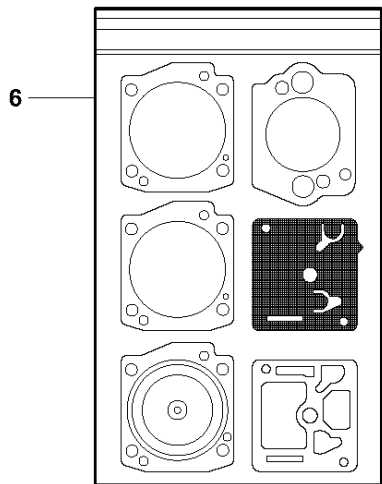

D K770
CARBURETTOR

Go to Discount-Equipment.com to order your parts

CARBURETOR

K 770, 2017-11

Ref	Part No	Description	Remark	QTY KIT
1	593 31 00-01	CHOKE SHAFT		1
2	506 39 65-01	ROD		1
3	593 33 29-01	VALVE KIT		1
4	506 39 75-01	SPRING		1
5	578 24 34-01	CARBURETTOR	Zama C3-EL53	1
6	506 40 99-02	GASKET KIT		1
7	506 41 00-04	GASKET KIT		1
8	544 83 65-01	SPRING		1
9	593 30 99-01	THROTTLE SHAFT		1

Go to Discount-Equipment.com to order your parts