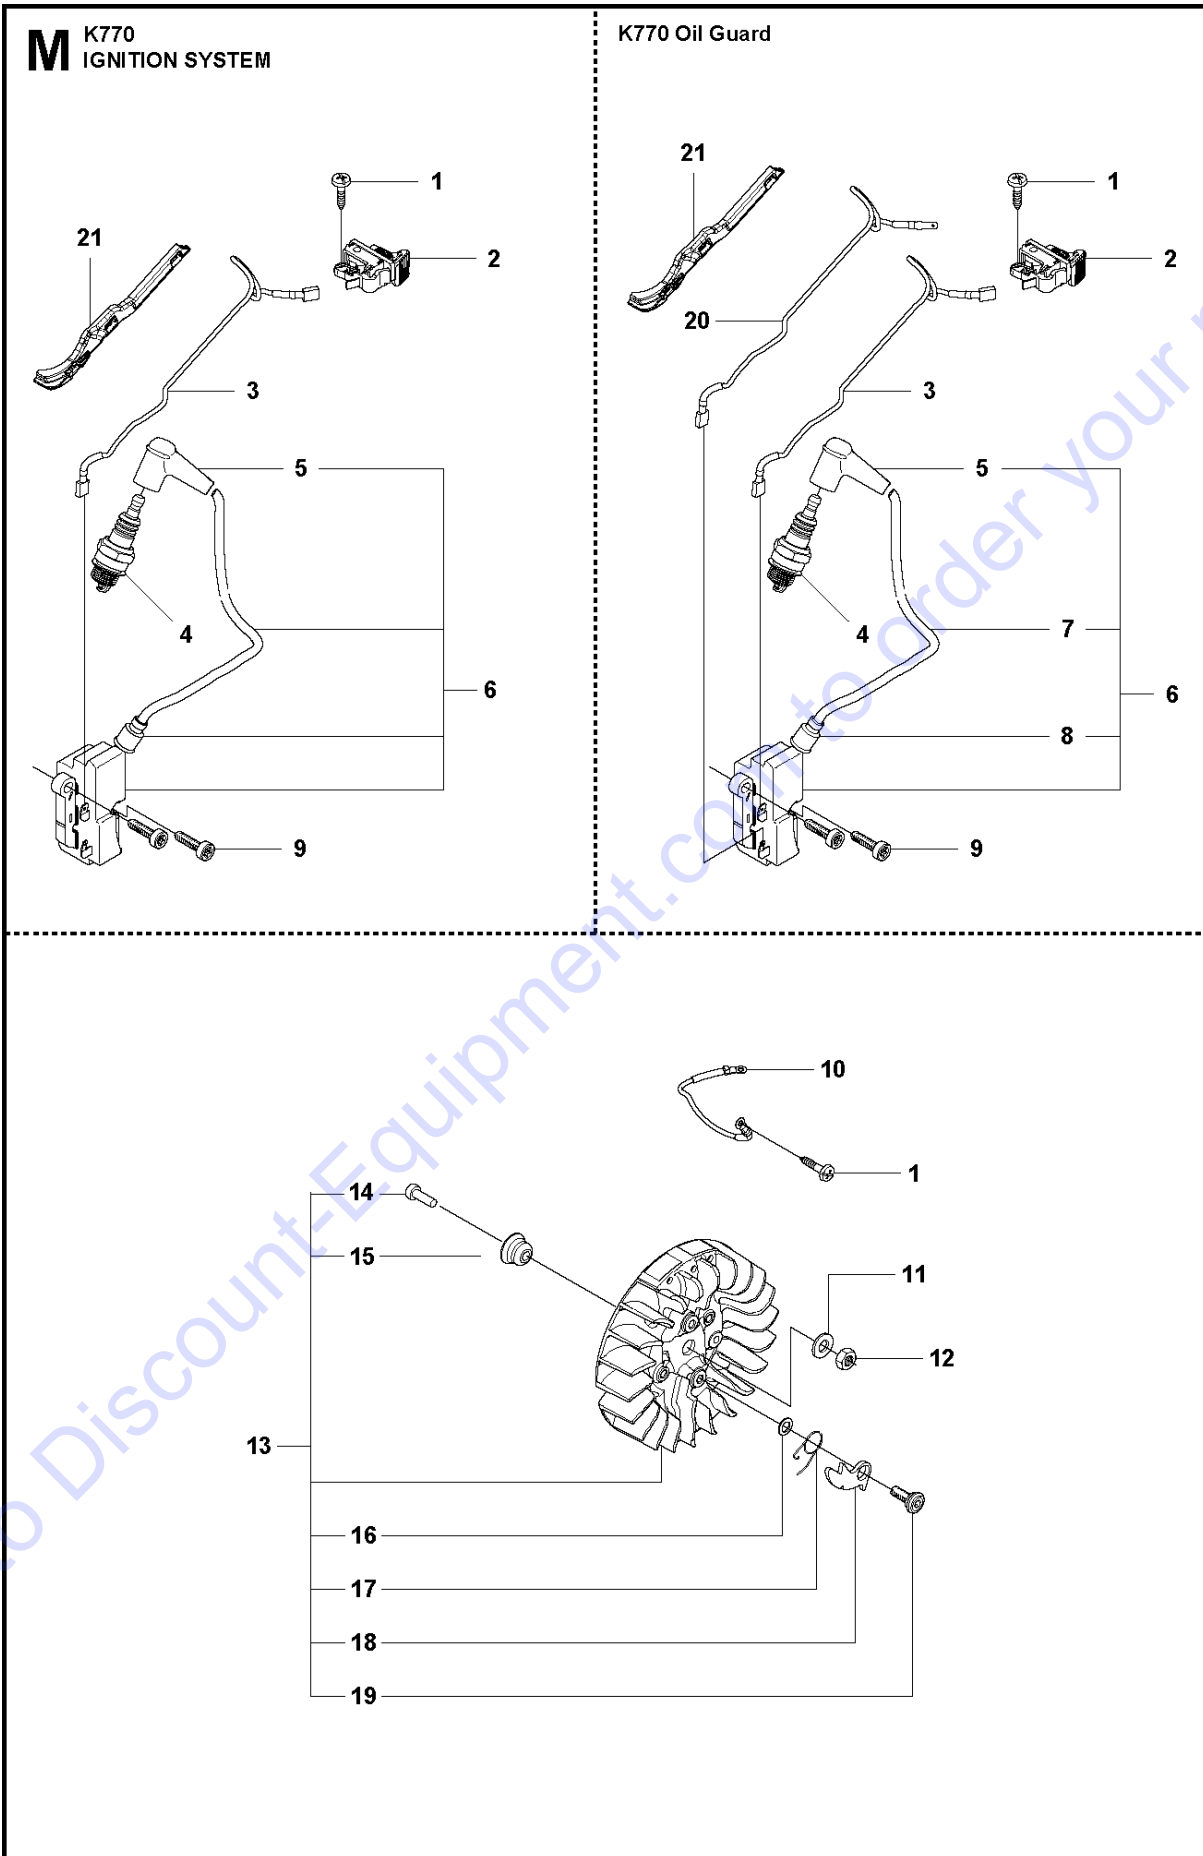

IGNITION SYSTEM

K 770, 2017-11

Ref	Part No	Description	Remark	QTY KIT
1	525 88 74-02	SCREW CITXPANT		2
2	506 31 86-04	STOP SWITCH		1
3	586 49 72-01	CABLE		1
4	503 23 51-11	SPARK PLUG	RCJ 6 Y	1
5	590 50 45-01	SPARK PLUG CAP		1
6	594 72 96-01	IGNITION MODULE ASSY	Incl. 5	1
6	580 38 05-05	IGNITION MODULE	Incl. 5, 7 - 8 (Oil Guard)	1
7	506 38 78-34	IGNITION CABLE		1
8	505 27 75-16	CABLE SLEEVE		1
9	505 57 41-20	SCREW ITXSCM		2
10	506 37 85-01	CABLE		1
11	503 23 01-01	WASHER		1
12	503 22 10-11	HEXAGON NUT	Incl. 14 - 19	1
13	587 70 21-02	FLYWHEEL ASSY		1
14	725 53 29-56	SCREW IHSCM		1
15	574 25 09-01	WEIGHT		1
16	503 23 00-42	WASHER		2
17	576 49 26-01	SPRING		2
18	501 67 32-03	PAWL		2
19	506 00 69-01	SCREW		2
20	544 38 49-01	CABLE	Oil Guard	1
21	577 24 28-01	CABLE HOLDER		1

Go to Discount-Equipment.com to order your parts