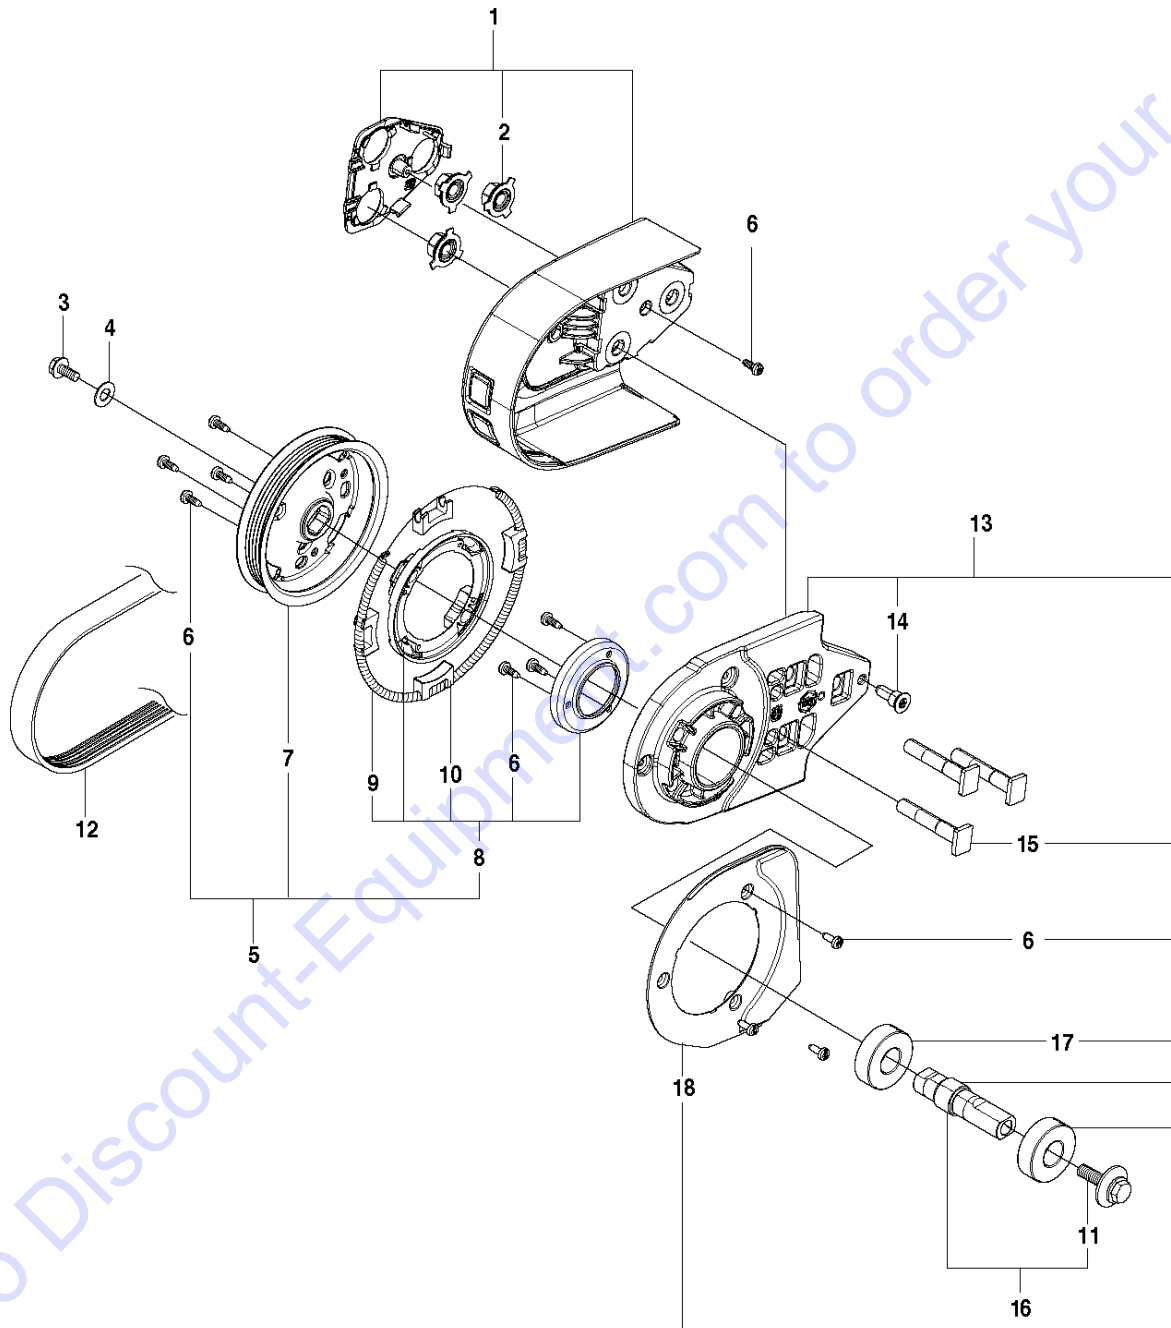

Go to Discount-Equipment.com to order your parts

GUARDS

K 770, 2017-11

Ref	Part No	Description	Remark	QTY	KIT
1	581 35 19-07	WHEEL GUARD	14"	1	2, 3, 4, 5, 6, 16, 17
1	581 35 19-03	WHEEL GUARD	12"	1	2, 3, 4, 5, 6, 16, 17
2	504 90 94-14	SCREW ITXSCT		2	
3	578 19 09-01	HANDLE HALF		1	
4	578 76 09-01	HANDLE HALF		1	
5	504 90 94-10	SCREW ITXSCT		1	
6	581 62 03-01	STOP		1	
7	584 43 77-01	DISC		1	
8	584 43 83-01	SUPPORT FLANGE		1	
9	583 87 44-02	FLANGE	Diam 105mm	2	
9	506 07 09-02	FLANGE WASHER	Diam 119mm, Japan 14"	2	
10	578 39 82-01	BUSHING	Diam 20/25, 4mm	1	
10	581 60 54-03	BUSHING	Diam 30, 5 mm	1	
10	506 37 96-20	KIT	Diam 20 mm	1	
10	506 37 96-22	KIT	Diam 22, 2 mm	1	
11	590 50 38-01	SCREW		1	
12	544 21 84-30	SCREW ITXSCT		4	
13	584 43 82-01	SLEEVE	12", Shiny	4	
13	584 43 82-02	SLEEVE	14", Black	4	
14	584 43 81-01	SPRING		4	
15	584 43 78-01	SHIM		2	
16	584 43 79-01	LINING		1	
17	584 43 80-01	LINING		1	
18	581 11 77-05	DECAL	12"	1	
18	581 11 77-06	DECAL	14"	1	
19	584 99 26-01	DECAL	12"	1	
19	584 99 26-02	DECAL	14"	1	
20	582 23 31-01	WASHER		4	
21	582 23 32-01	WASHER		4	
18	581 11 77-04	DECAL		1	

Go to Discount-Equipment.com to order your parts

C K770
BELT GUARD & PULLEY

BELT GUARD & PULLEY

K 770, 2017-11

Ref	Part No	Description	Remark	QTY	KIT
1	501 05 71-03	BELT GUARD		1	2
2	586 74 37-01	NUT WASHER		3	1
3	503 20 00-45	SCREW EHHFM		1	
4	503 23 01-16	WASHER		1	
5	588 47 04-02	PULLEY ASSY		1	6, 7, 8
6	525 88 74-02	SCREW CITXPANT		11	
7	586 42 40-01	PULLEY		1	
8	505 44 54-05	CASSETTE		1	
9	544 44 10-01	DRAW SPRING		1	
10	544 44 04-02	BRAKE SHOE		4	
11	590 50 38-01	SCREW		1	
12	544 90 84-06	BELT		1	
13	588 99 20-01	BEARING HOUSING ASSY		1	6, 11, 13, 14, 15, 16, 17, 18
14	584 99 43-01	SCREW		1	
15	503 87 54-02	BAR BOLT		3	
16	588 99 24-03	SHAFT		1	
17	583 95 33-01	BALL BEARING		2	
18	586 80 10-02	SLIP RING HOLDER		1	