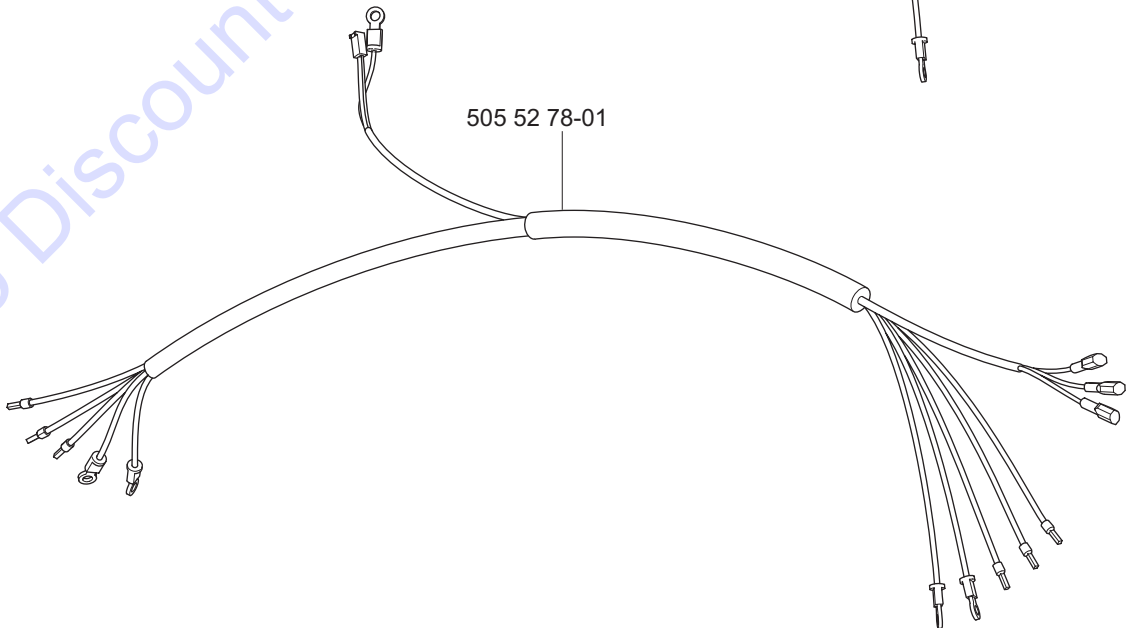

PP 480 HF

505 25 71-01

505 52 76-01

505 52 77-01

505 52 78-01

Go to Discount-Equipment.com to order your parts

F**PP 480 HF****Cable complete 531 12 32-48**Housing
522 93 14-01Cable grommet
575 95 08-01Frame
522 93 15-01Contact pin
female 0,75mm²
522 93 18-01 (x4)Contact pin female
2,5mm² 531 11 73-62 (x8)Contact pin female 4mm²
522 93 17-01 (x3)Module 6-pin
505 52 87-01 (x2)Module 3-pin
505 52 88-01Cover
505 32 70-01Cable grommet
575 95 08-01Housing
522 93 20-01Frame
522 93 15-01Removal tool for
contact pins 0,75-2,5mm²
522 93 43-01Contact pin male 2,5mm²
531 11 73-20 (x8)Contact pin male 0,75mm²
522 93 08-01 (x4)Contact pin male 4mm²
522 93 22-01 (x3)Module 6-pin
522 93 07-01 (x2)Module 3-pin
522 93 21-01Removal tool for
contact pins 4mm²
522 93 44-01Cover
505 32 70-01Pliar for contact pins
522 93 41-01Shackle
505 24 70-01