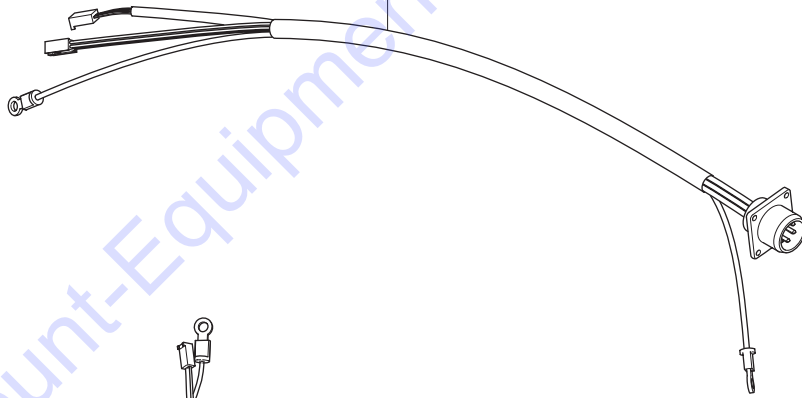

PP 480 HF

505 25 71-01

505 52 76-01

505 52 77-01

505 52 78-01

Go to Discount-Equipment.com to order your parts

F**PP 480 HF****Cable complete 531 12 32-48**Housing
522 93 14-01Cable grommet
575 95 08-01Frame
522 93 15-01Contact pin
female 0,75mm²
522 93 18-01 (x4)Contact pin female
2,5mm² 531 11 73-62 (x8)Contact pin female 4mm²
522 93 17-01 (x3)Module 6-pin
505 52 87-01 (x2)Module 3-pin
505 52 88-01Cover
505 32 70-01Cable grommet
575 95 08-01Housing
522 93 20-01Frame
522 93 15-01Removal tool for
contact pins 0,75-2,5mm²
522 93 43-01Contact pin male 2,5mm²
531 11 73-20 (x8)Contact pin male 0,75mm²
522 93 08-01 (x4)Contact pin male 4mm²
522 93 22-01 (x3)Module 6-pin
522 93 07-01 (x2)Module 3-pin
522 93 21-01Removal tool for
contact pins 4mm²
522 93 44-01Cover
505 32 70-01Pliar for contact pins
522 93 41-01Shackle
505 24 70-01