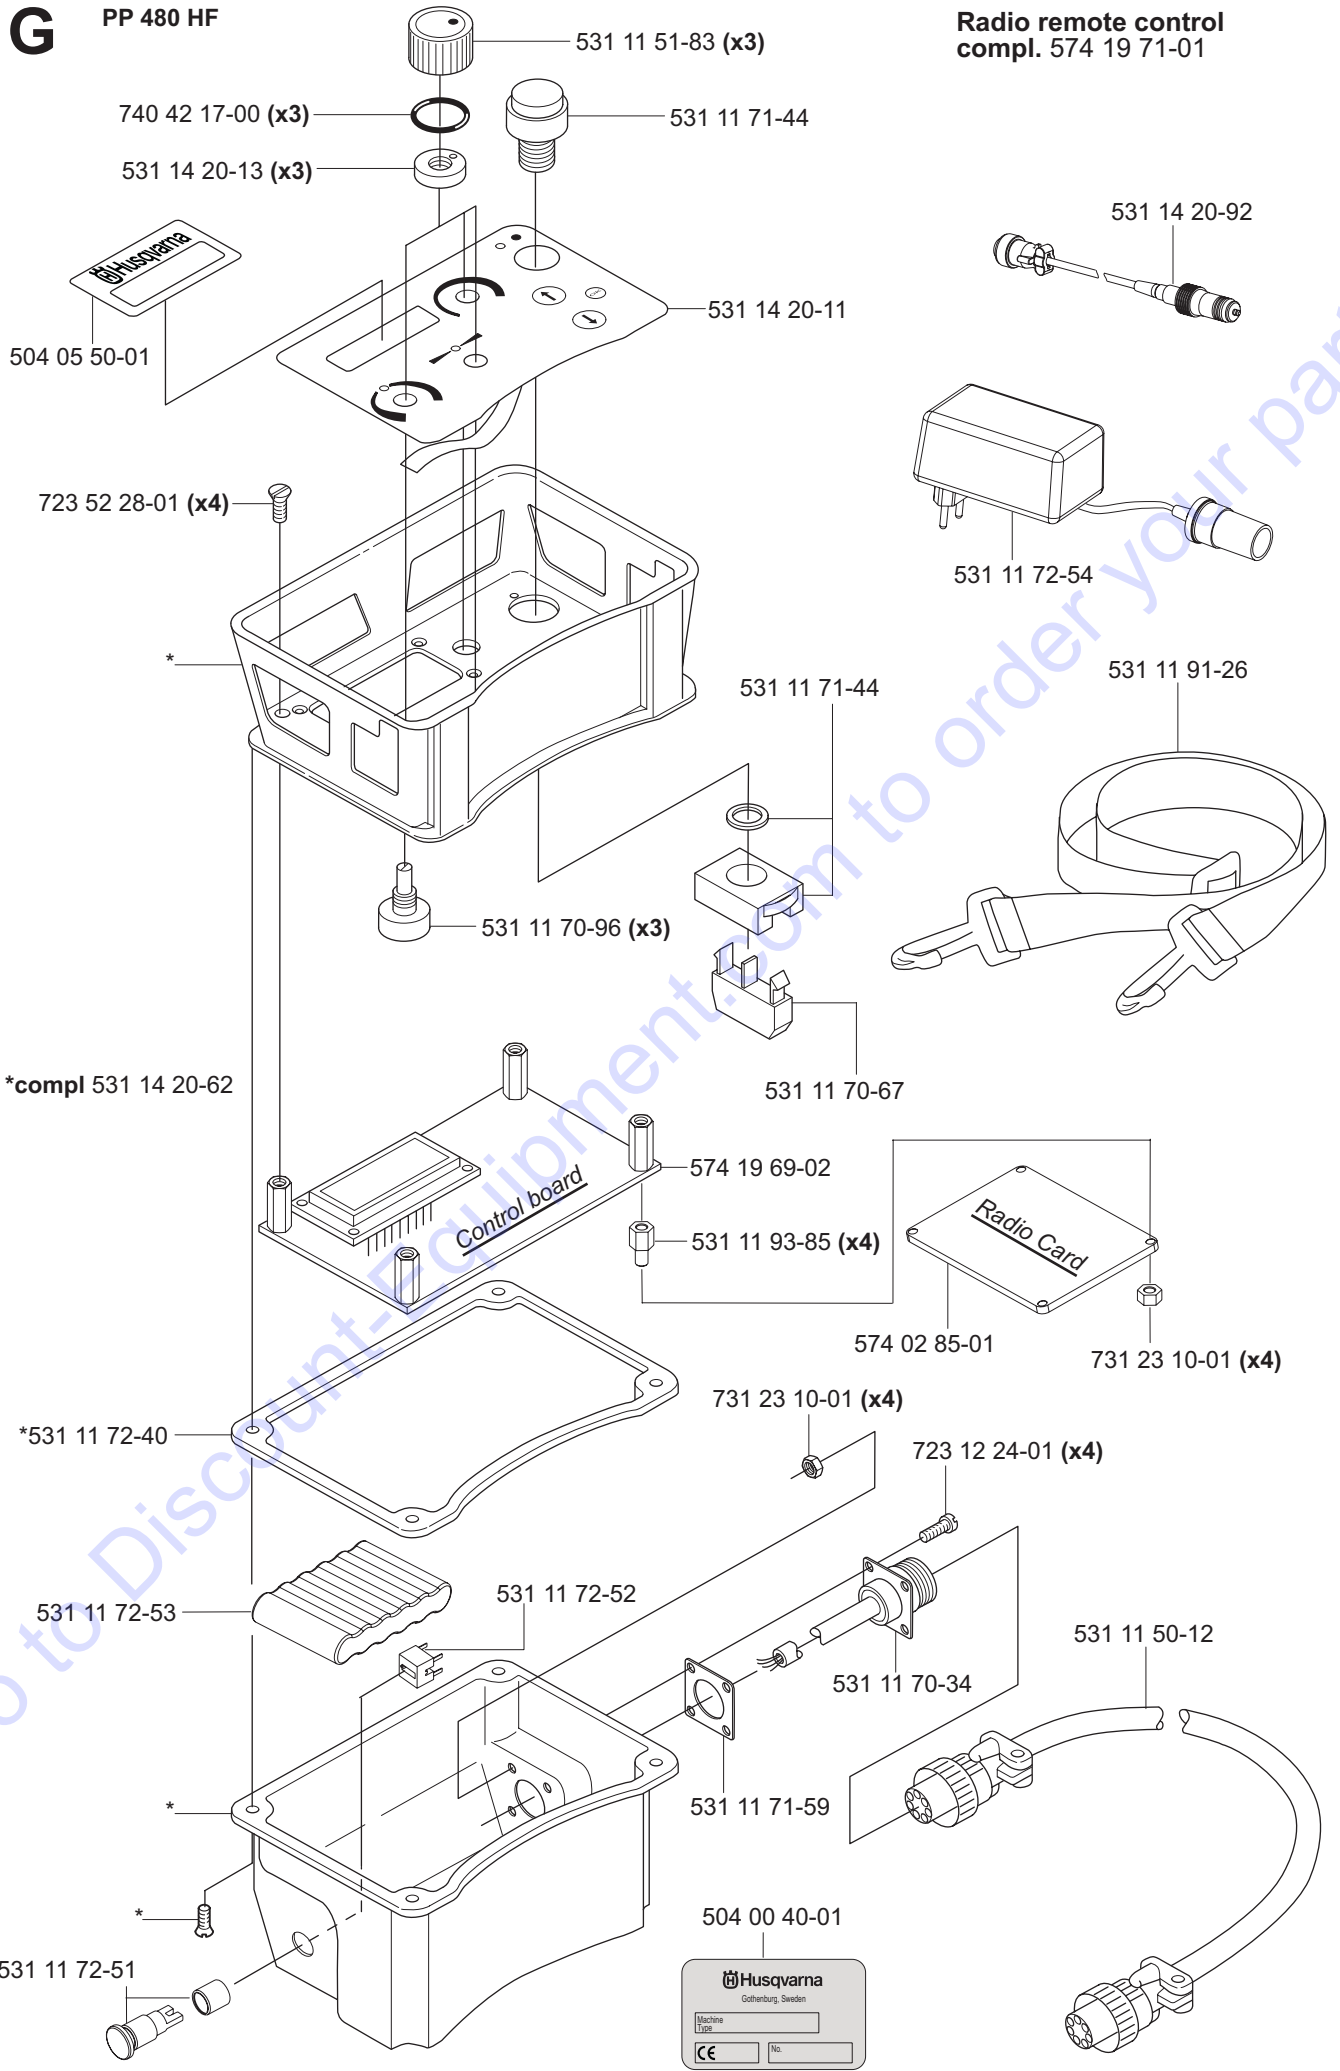

G

PP 480 HF

Radio remote control
compl. 574 19 71-01