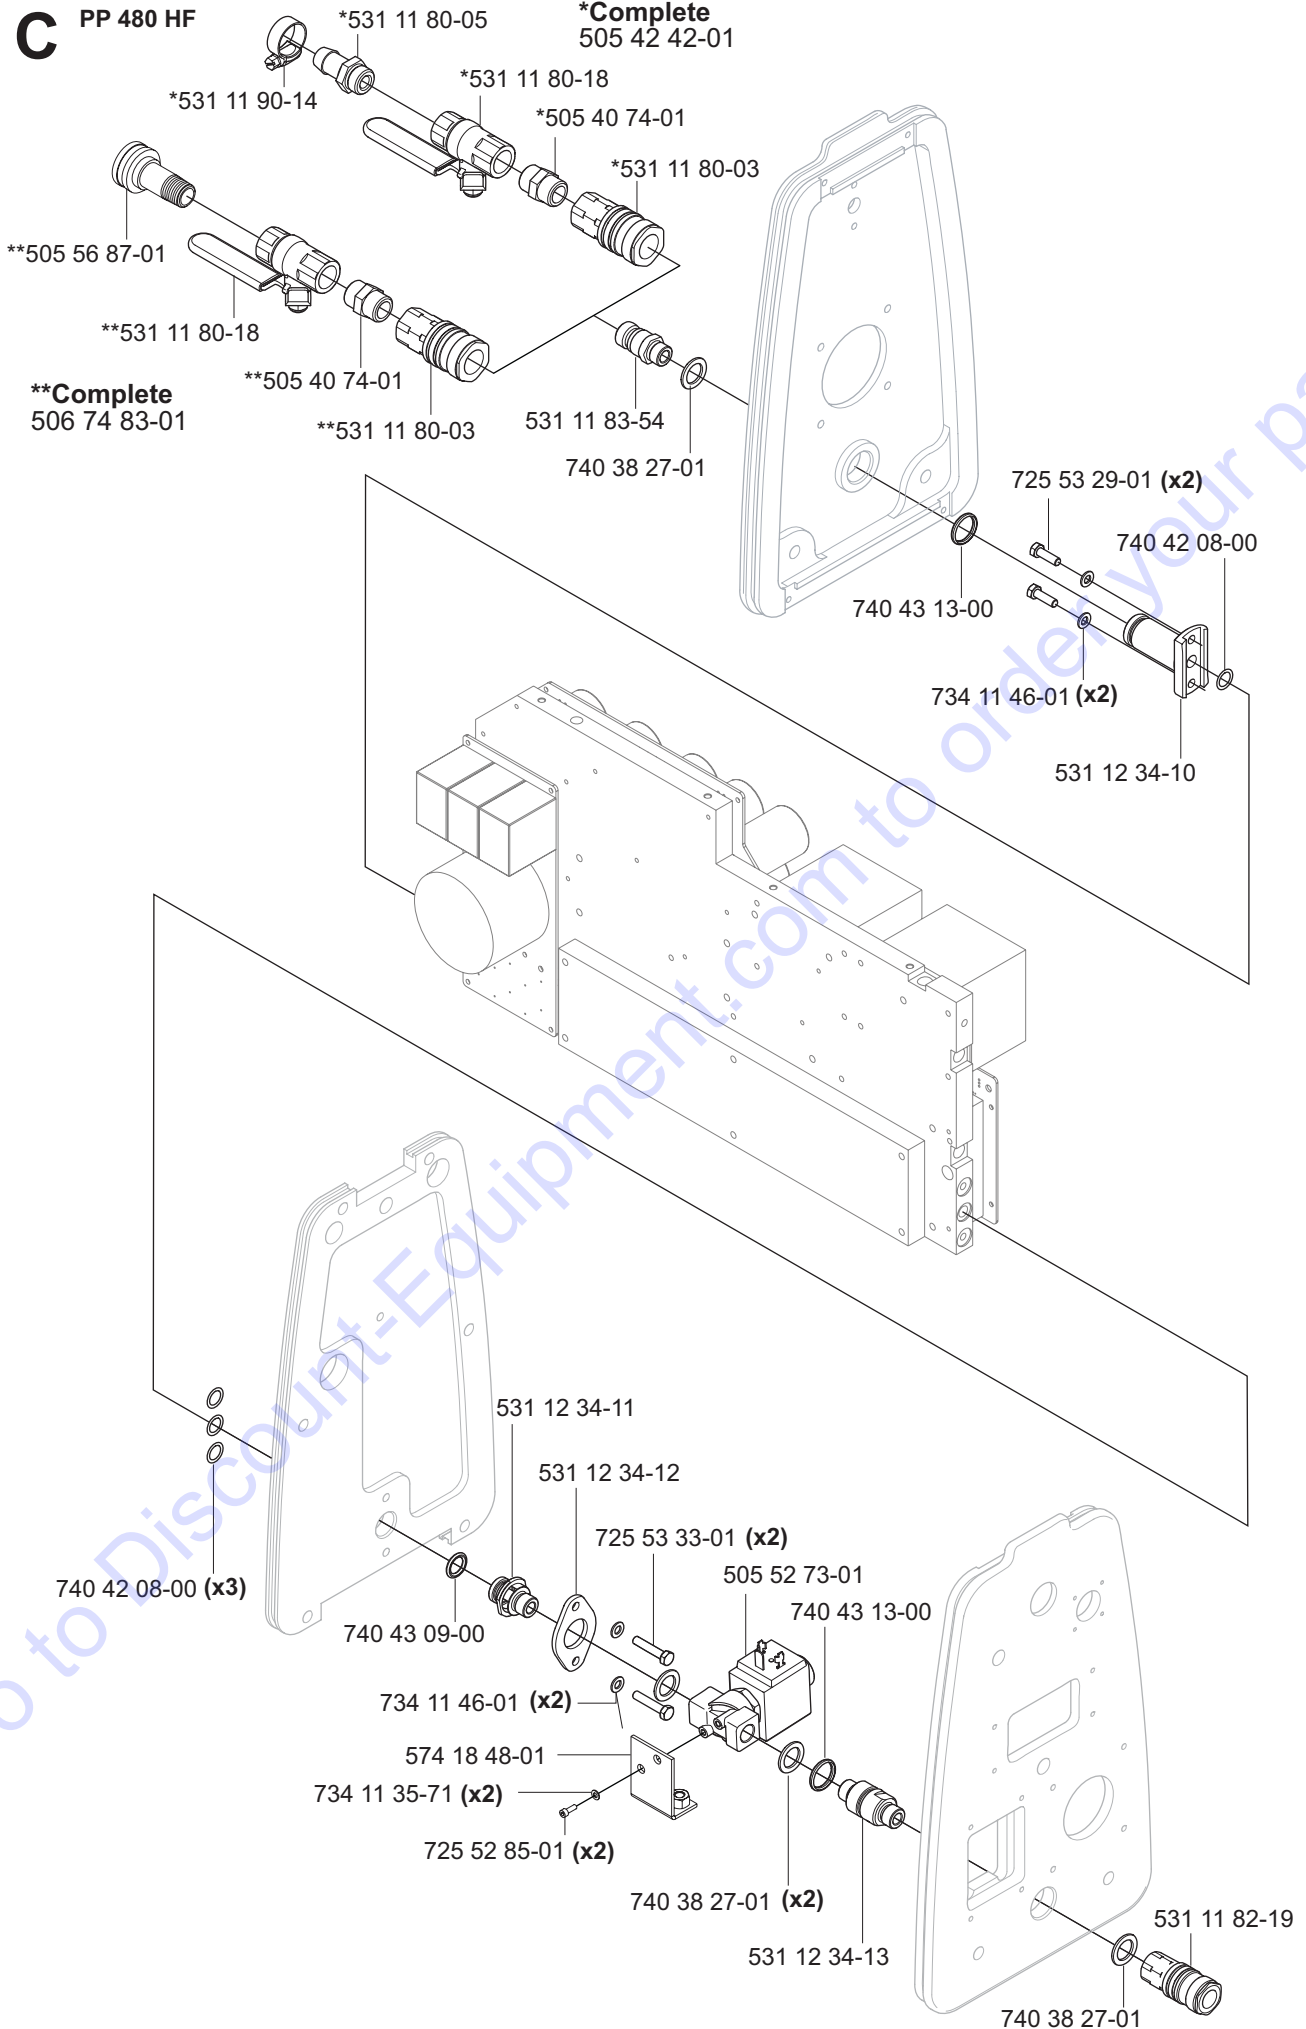

C

PP 480 HF

*Complete
505 42 42-01