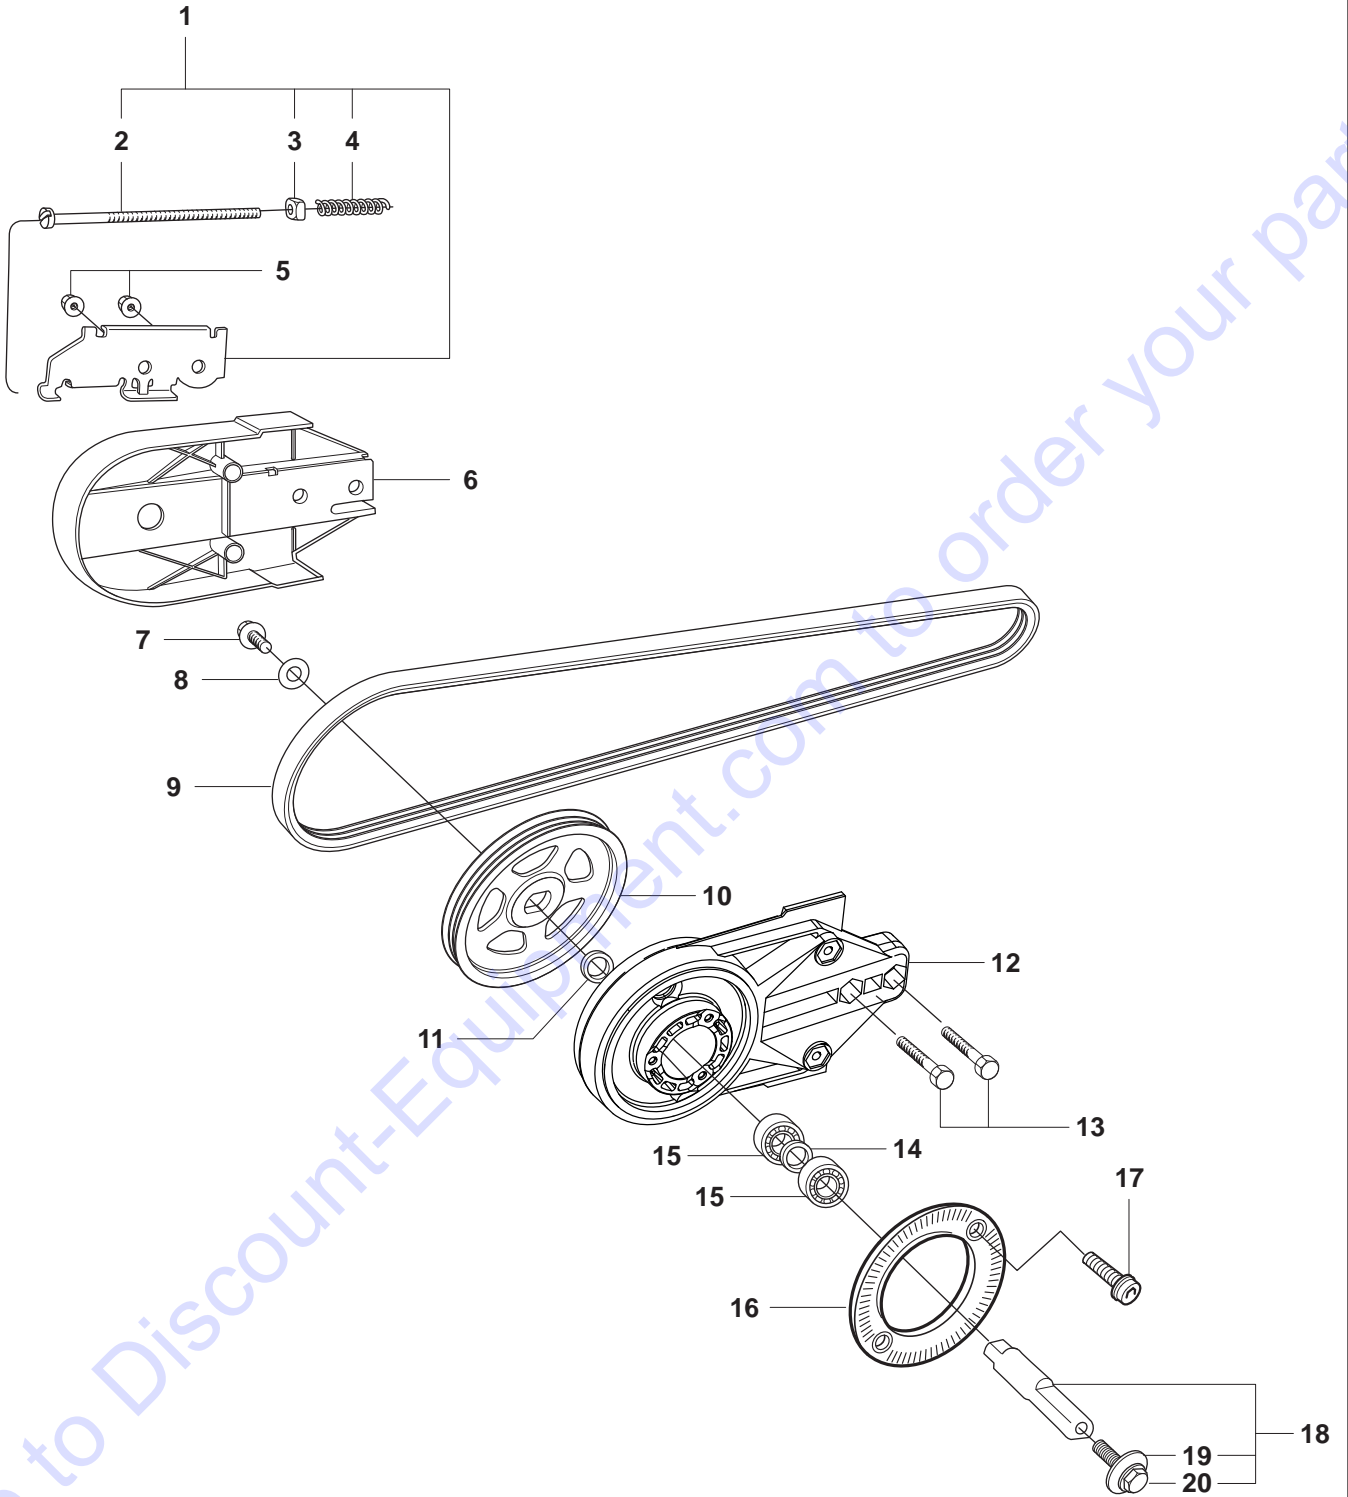

A K2500

Go to Discount-Equipment.com to order your parts

Page A
K2500

Pos.	Part No.	Description	Quantity	Notes	New Part
1	506 03 06-02	BELT TENSIONER ASSY	1	Incl. 2 - 4	
2	503 20 30-09	SCREW	1		
3	503 22 66-01	NUT	1		
4	506 21 95-01	COMPRESSION SPRING	1		
5	503 22 00-01	NUT FLANGE	2		
6	506 09 87-02	BELT GUARD	1		
7	503 20 00-45	SCREW COLLAR	1		
8	503 23 01-16	WASHER STEEL	1		New Part
9	544 97 63-03	BELT	1		New Part
10	544 98 50-01	PULLEY	1		New Part
11	503 23 01-04	WASHER STEEL	1		
12	506 40 43-02	BEARING HOUSING	1		
13	506 03 32-02	SCREW	2		
14	506 20 18-01	SPACING SLEEVE	1		
15	503 25 21-01	BALL BEARING	2		
16	506 28 84-01	SCREEN PATTERN FLANG	1		
17	503 20 02-12	SCREW	1		
18	506 29 83-71	SHAFT	1	Incl. 19, 20	
19	506 13 95-11	WASHER	1		New Part
20	506 13 96-01	COLLAR SCREW	1		New Part

Go to Discount-Equipment.com to order your parts

C K2500

Husqvarna
K2500

Page C
K2500

Pos.	Part No.	Description	Quantity	Notes	New Part
1	544 87 27-01	LABLE	1		New Part
2	503 20 02-40	SCREW	2		
3	506 20 28-02	BELT GUARD	1		
4	725 53 27-55	SCREW	2		
5	506 20 16-02	HANDLE HALF	1		
6	725 53 41-55	SCREW	1		
7	503 23 04-02	WASHER	1		
8	506 20 33-02	THROTTLE ROD	1		New Part
9	503 21 28-10	SCREW	1		
10	506 20 34-03	THROTTLE TRIGGER	1		
11	720 13 10-00	PIN	1		
12	506 01 45-06	THROTTLE LOCKOUT	1		
13	506 20 36-02	CHASSIS	1		
14	501 62 89-09	HANDLE INSERT	2		
15	724 32 19-05	SCREW	2		
16	503 20 02-16	SCREW	2		
17	503 22 65-04	NUT	1		
18	506 20 29-03	FRONT HANDLE	1		