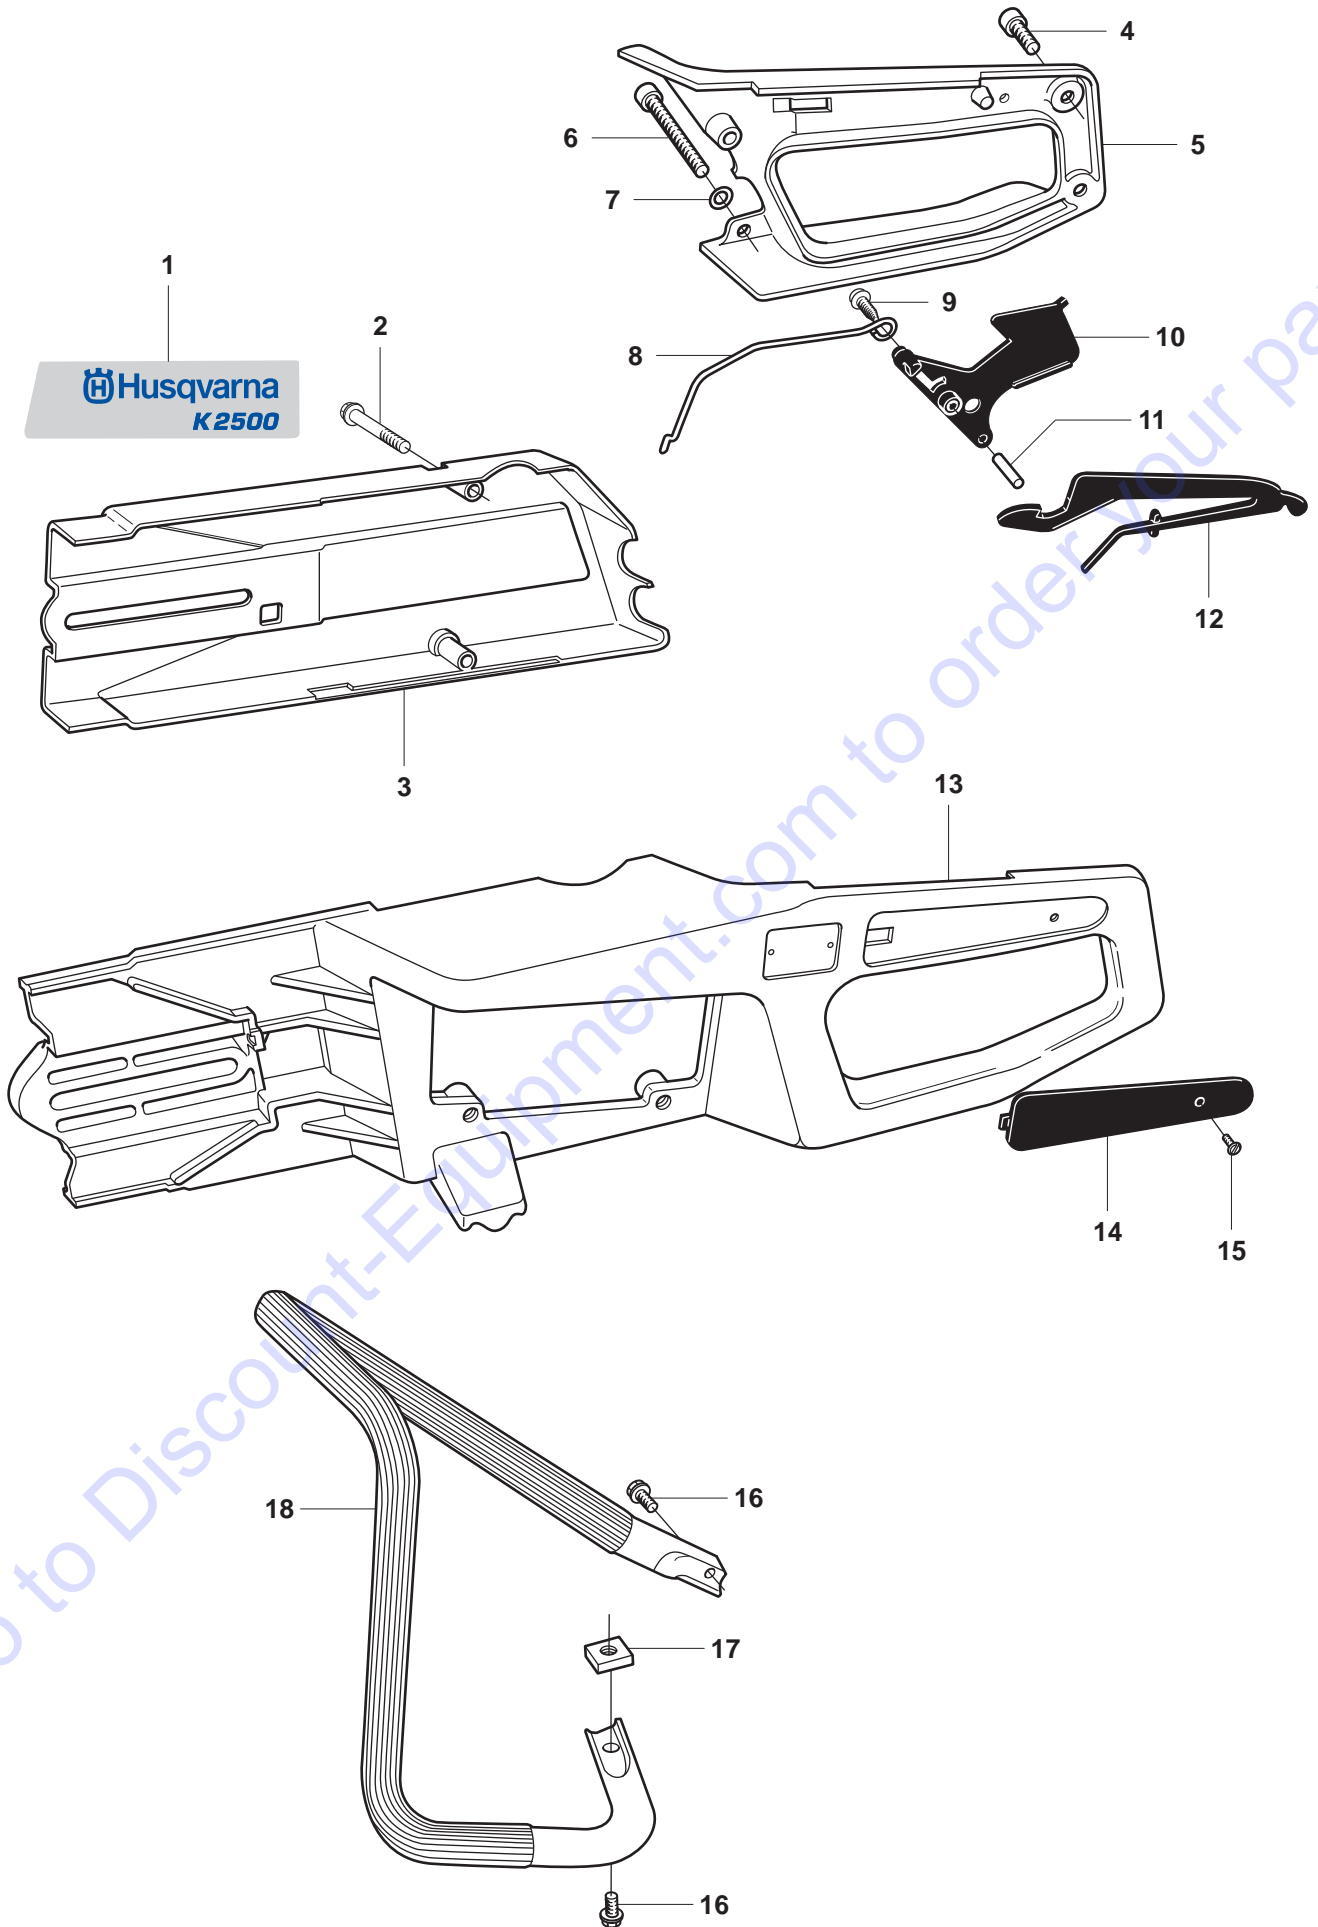

Go to Discount-Equipment.com to order your parts

B K2500

11

Page B
K2500

Pos.	Part No.	Description	Quantity	Notes	New Part
1	506 34 05-46	WHEEL GUARD	1	Incl. 2 - 4	New Part
2	506 26 63-02	LINING	1		New Part
3	503 21 53-20	SCREW	1		
4	506 34 46-02	HANDLE	1		
5	506 26 64-01	SCREEN PATTERN FLANG	1		
6	506 26 65-01	FLANGE	1		
7	506 32 48-01	SUPPORT FLANGE	1		
8	506 37 96-20	BUSHING	1	Diam 20mm	
8	506 37 96-22	BUSHING	1	Diam 22,2mm	
8	506 37 96-25	BUSHING	1	Diam 25,4mm	
8	506 02 88-30	BUSHING	1	Diam 30,5mm	
9	725 53 29-55	SCREW	1		
10	506 02 87-01	FLANGE WASHER	1	Diam 105mm	
10	506 07 09-01	FLANGE WASHER	1	Diam 119mm	
11	506 28 41-22	LABEL	1	Diam 20mm	
11	506 28 41-24	LABEL	1	Diam 25,4mm	

Go to Discount-Equipment.com to order your parts

C K2500

Husqvarna
K2500

Page C
K2500

Pos.	Part No.	Description	Quantity	Notes	New Part
1	544 87 27-01	LABLE	1		New Part
2	503 20 02-40	SCREW	2		
3	506 20 28-02	BELT GUARD	1		
4	725 53 27-55	SCREW	2		
5	506 20 16-02	HANDLE HALF	1		
6	725 53 41-55	SCREW	1		
7	503 23 04-02	WASHER	1		
8	506 20 33-02	THROTTLE ROD	1		New Part
9	503 21 28-10	SCREW	1		
10	506 20 34-03	THROTTLE TRIGGER	1		
11	720 13 10-00	PIN	1		
12	506 01 45-06	THROTTLE LOCKOUT	1		
13	506 20 36-02	CHASSIS	1		
14	501 62 89-09	HANDLE INSERT	2		
15	724 32 19-05	SCREW	2		
16	503 20 02-16	SCREW	2		
17	503 22 65-04	NUT	1		
18	506 20 29-03	FRONT HANDLE	1		