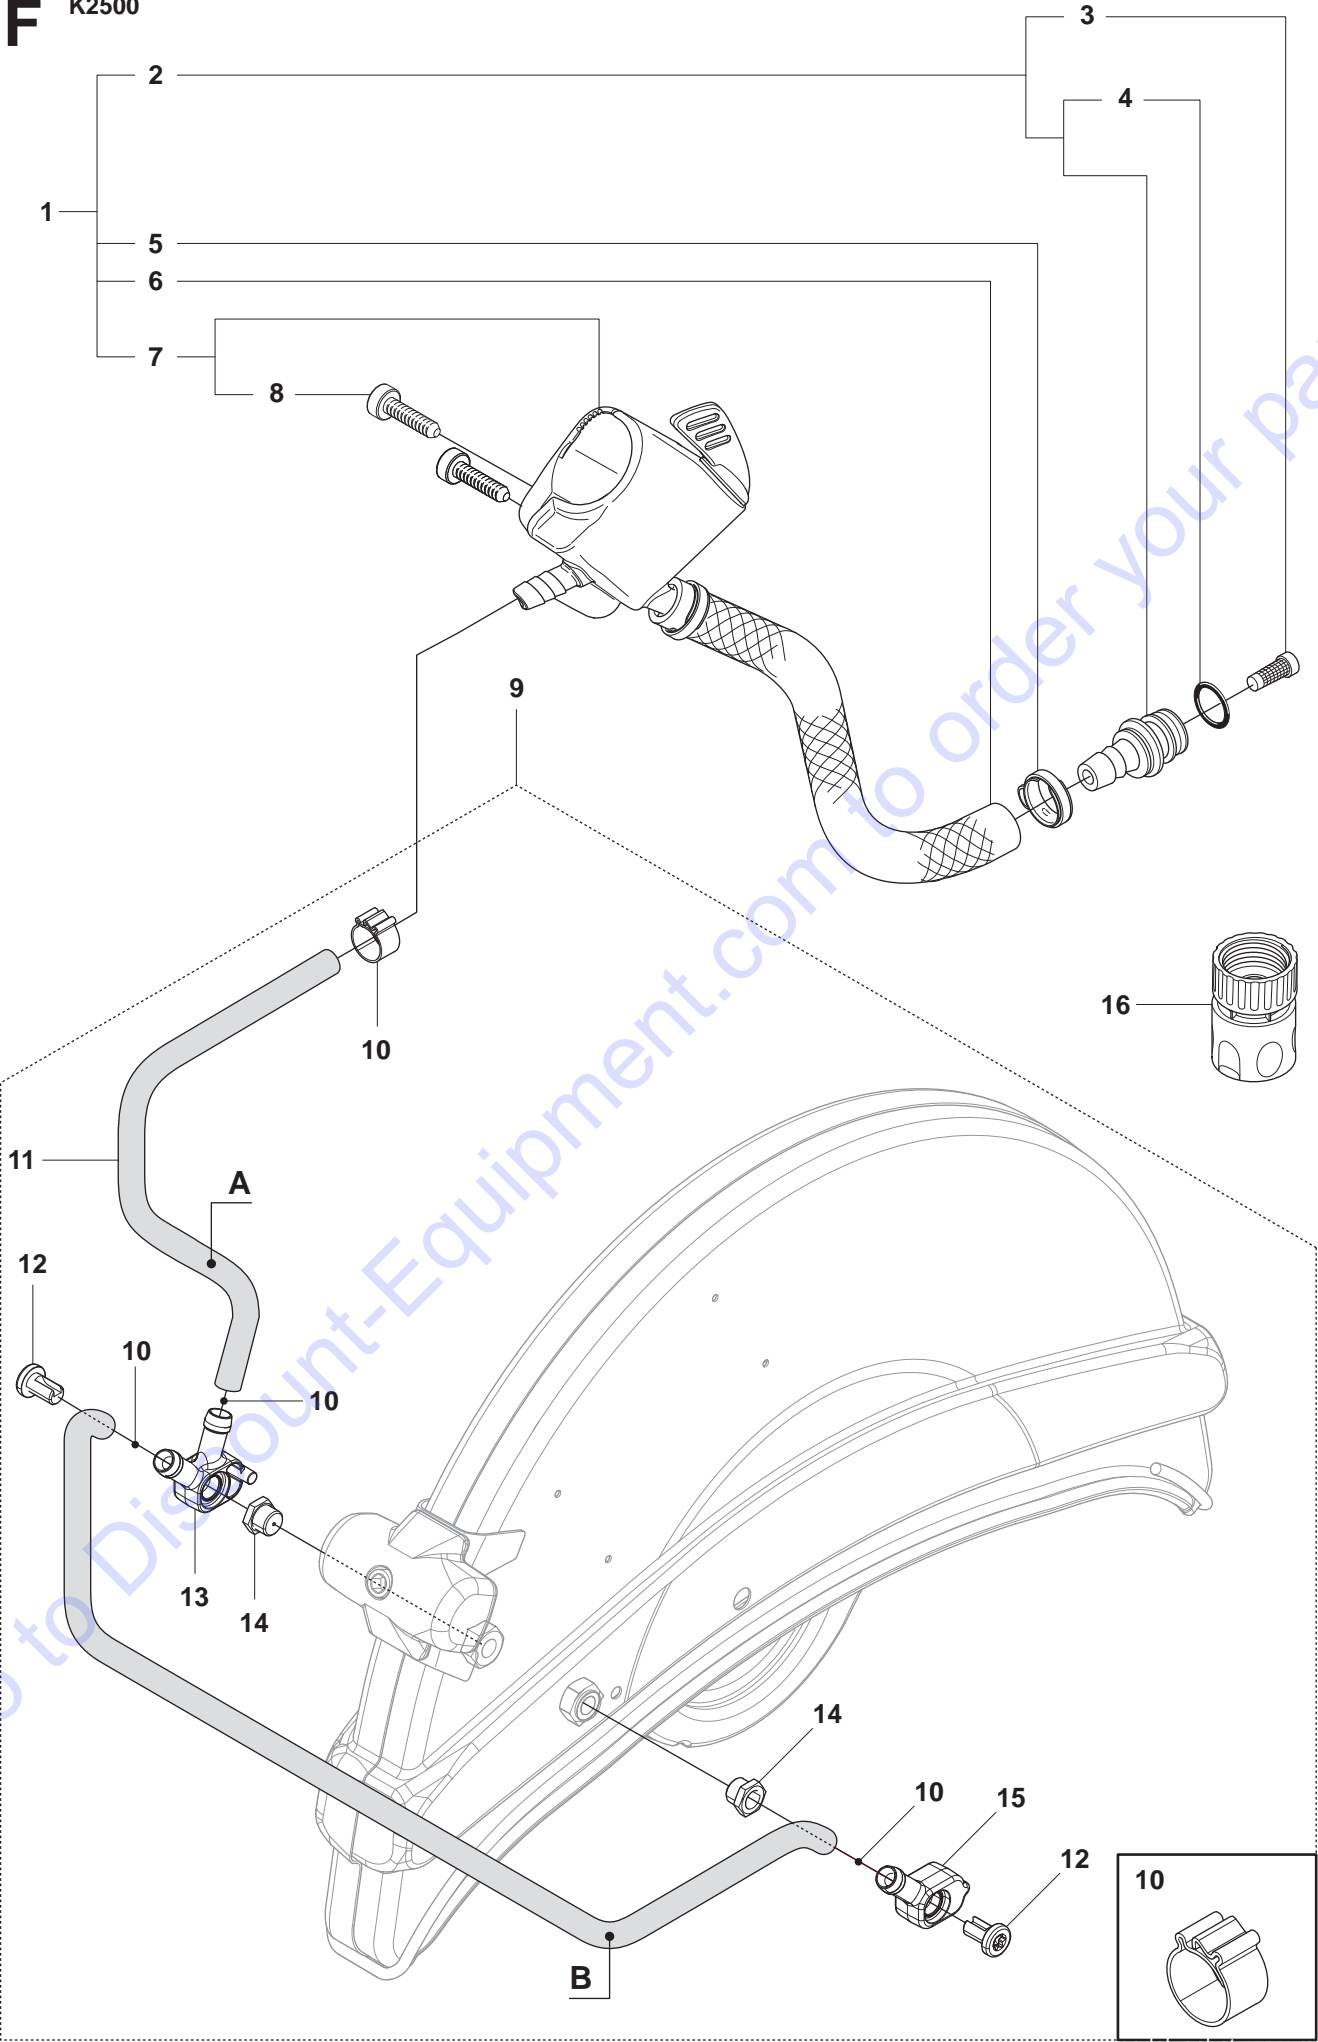

F K2500

Go to Discount-Equipment.com to order your parts

Page F
K2500

Pos.	Part No.	Description	Quantity	Notes	New Part
1	505 09 55-02	HOSE KIT	1	Incl. 2, 5 - 7	New Part
2	506 29 57-02	NIPPLE	1	Incl. 3, 4	
3	506 29 88-01	FILTER	1		
4	505 10 35-01	O-RING	1		New Part
5	506 49 87-02	HOSE CLAMP	1		New Part
6	506 60 75-01	HOSE	1	L=230 mm	New Part
7	506 31 77-31	VALVE ASSY	1	Incl. 8	
8	503 21 06-19	SCREW	2		
9	505 09 54-01	HOSE KIT	1	Incl. 10 - 15	New Part
10	506 49 87-01	HOSE CLAMP	4		New Part
11	506 60 68-66	HOSE	1	L=720 mm	New Part
12	504 63 46-01	SCREW	2		New Part
13	504 63 44-01	HOUSING	1		New Part
14	504 63 42-01	NIPPLE	2		New Part
15	504 63 45-01	HOUSING	1		New Part
16	503 26 60-03	COUPLER	1	USA	New Part
16	503 26 60-04	COUPLER	1		New Part

	A (mm)	B (mm)
K2500 16"	320	230

Go to Discount-Equipment.com to order your parts