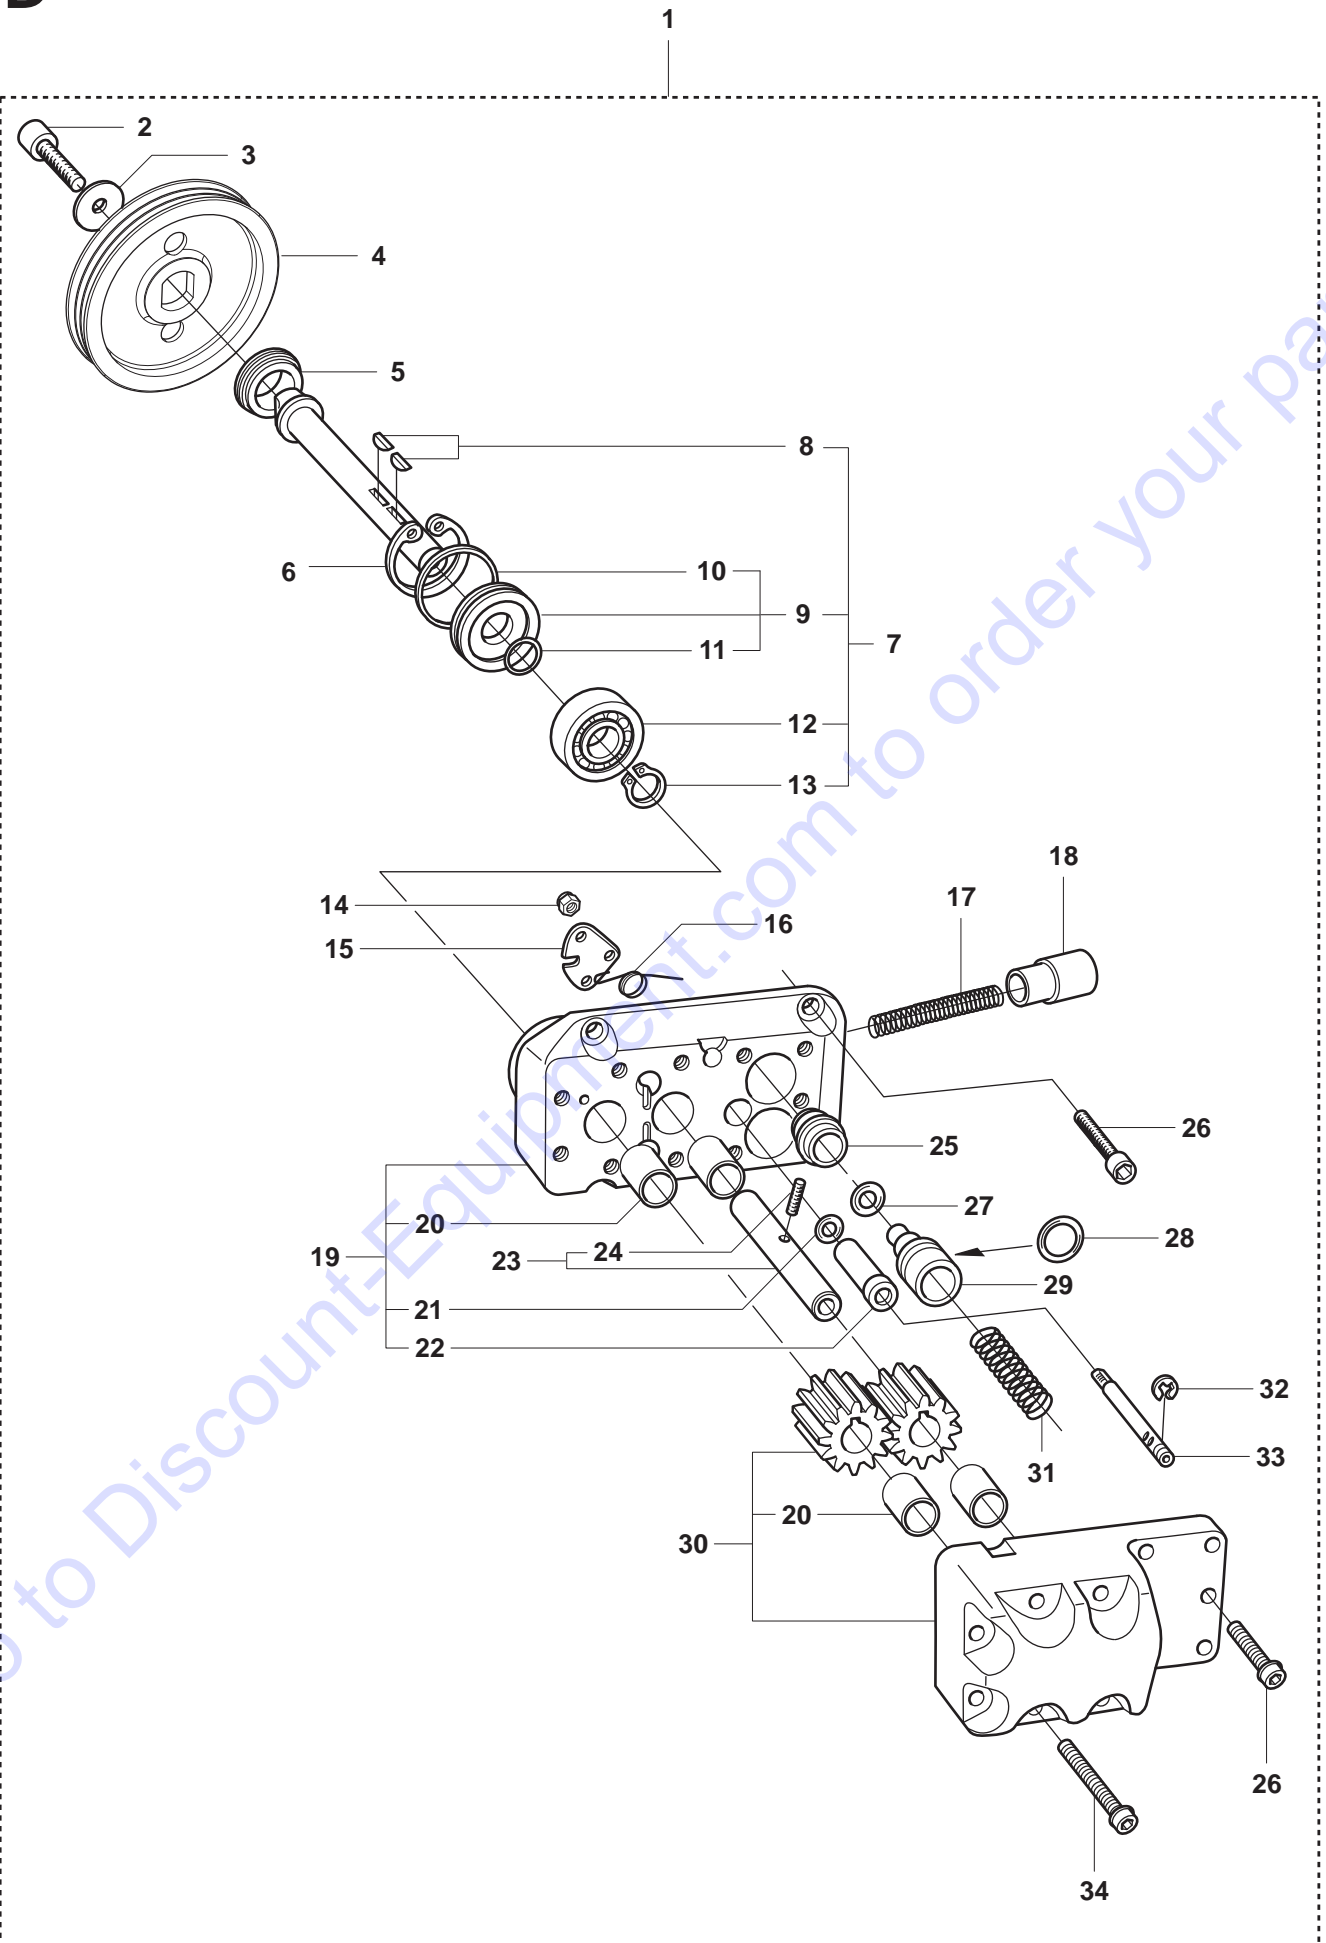

D K2500

Go to Discount-Equipment.com to order your parts

Page D
K2500

Pos.	Part No.	Description	Quantity	Notes	New Part
1	506 19 87-06	HYDRAULIC MOTOR	1	Incl. 2 - 34	
2	503 20 13-30	SCREW	1		
3	503 23 00-24	WASHER STEEL	1		
4	544 98 09-01	PULLEY	1		New Part
5	506 20 27-02	SUPPORT FLANGE	1		
6	735 31 31-10	CIRCLIP	1		
7	506 34 67-15	SHAFT KIT	1	Incl. 8, 9, 12, 13	New Part
8	735 88 06-00	WOODRUFF KEY	2		
9	506 30 11-14	SEALING	1	Incl. 10, 11	New Part
10	506 11 03-01	O-RING	1		
11	503 26 30-28	O-RING	1		New Part
12	738 22 01-25	BALL BEARING	1		
13	735 31 14-00	CIRCLIP	1		
14	732 25 12-01	NUT	1		
15	506 20 31-01	LEVER	1		
16	506 20 38-01	SPRING	1		
17	506 21 83-01	SPRING	1		
18	506 21 82-01	PLUNGE	1		
19	506 23 35-02	HOUSING	1	Incl. 20 - 22	New Part
20	506 11 05-01	BEARING	4		
21	740 43 02-00	O-RING	1		
22	506 21 60-01	VALVE SLEEVE	1		
23	506 32 00-02	SHAFT	1	Incl. 23	
24	503 240 7-01	PIN	1		
25	506 21 85-01	VALVE SEAT	1		
26	503 20 02-20	SCREW	9		
27	740 42 03-00	O-RING	1		
28	740 43 11-00	O-RING	1		
29	506 21 80-01	VALVE CONE	1		
30	506 23 09-03	HOUSING	2	Incl. 20	
31	506 21 81-01	SPRING	1		
32	735 31 08-20	E-RING	1		
33	506 21 59-01	VALVE SPINDLE	1		
34	503 20 02-45	SCREW	6		

Go to DiscountEquipment.com to order your parts