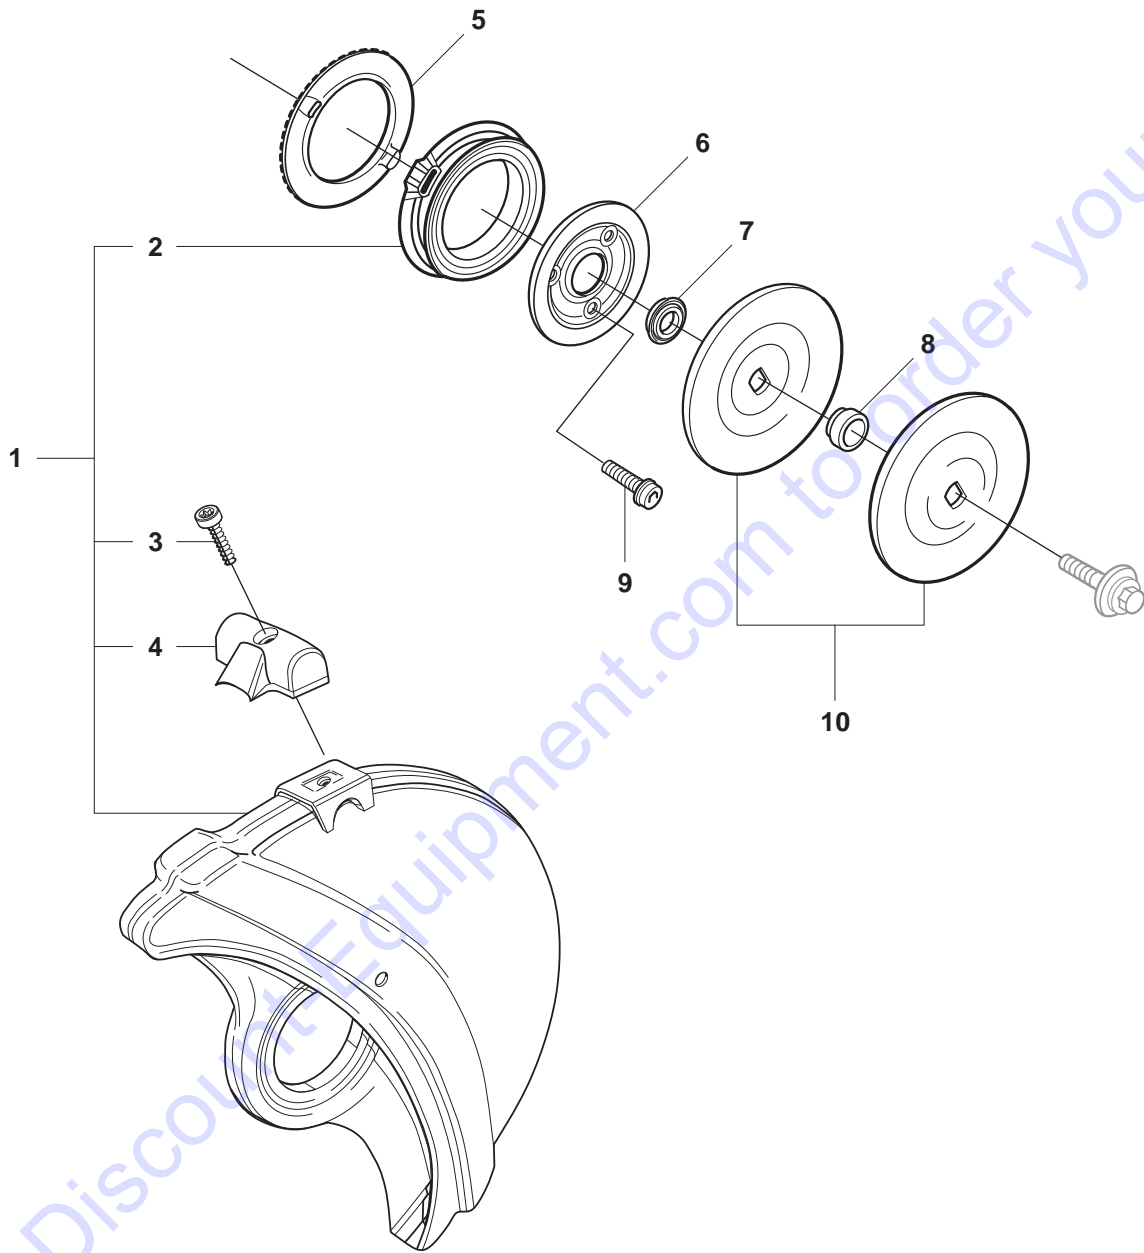

B K2500

11

Page B
K2500

Pos.	Part No.	Description	Quantity	Notes	New Part
1	506 34 05-46	WHEEL GUARD	1	Incl. 2 - 4	New Part
2	506 26 63-02	LINING	1		New Part
3	503 21 53-20	SCREW	1		
4	506 34 46-02	HANDLE	1		
5	506 26 64-01	SCREEN PATTERN FLANG	1		
6	506 26 65-01	FLANGE	1		
7	506 32 48-01	SUPPORT FLANGE	1		
8	506 37 96-20	BUSHING	1	Diam 20mm	
8	506 37 96-22	BUSHING	1	Diam 22,2mm	
8	506 37 96-25	BUSHING	1	Diam 25,4mm	
8	506 02 88-30	BUSHING	1	Diam 30,5mm	
9	725 53 29-55	SCREW	1		
10	506 02 87-01	FLANGE WASHER	1	Diam 105mm	
10	506 07 09-01	FLANGE WASHER	1	Diam 119mm	
11	506 28 41-22	LABEL	1	Diam 20mm	
11	506 28 41-24	LABEL	1	Diam 25,4mm	

Go to Discount-Equipment.com to order your parts