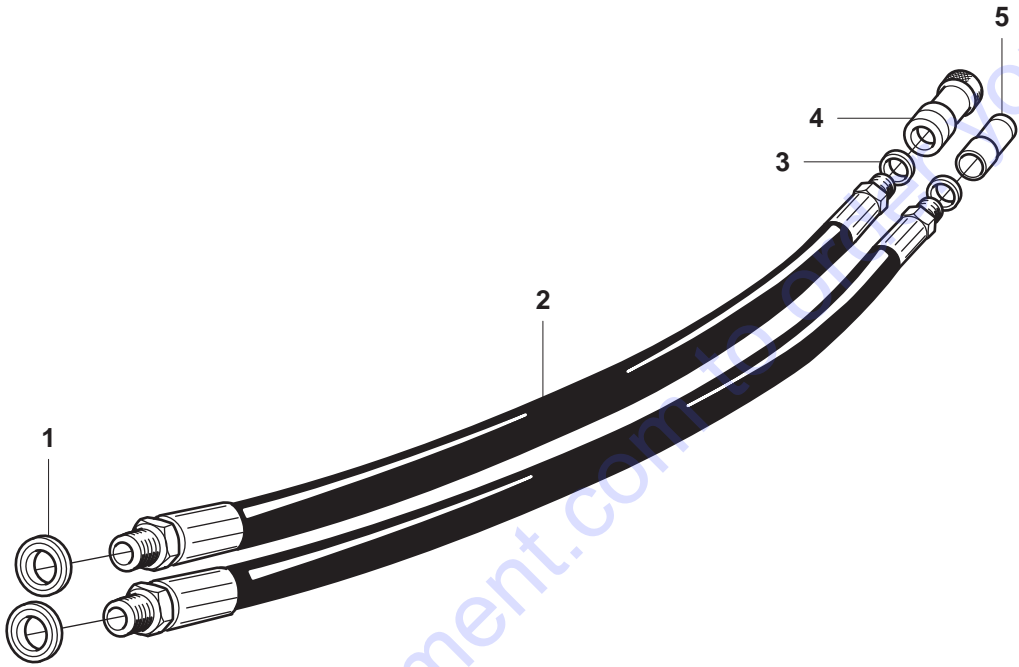

Go to Discount-Equipment.com for your parts

Page E
K2500

Pos.	Part No.	Description	Quantity	Notes	New Part
1	740 38 27-01	WASHER	2		
2	506 10 95-02	HYDRAULIC HOSE	2		
3	740 38 34-01	WASHER	2		
4	506 10 96-21	QUICK COUPLING FEMALE	1		
5	506 10 98-21	QUICK COUPLING MALE	1		

Go to Discount-Equipment.com to order your parts