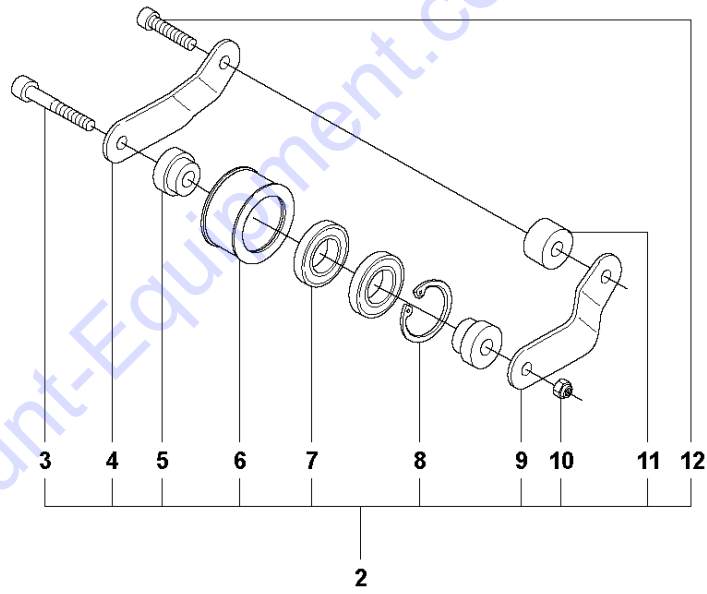

AIR FILTER COVER

K970 RING, 2011-12

Ref	Part No	Description	Remark	QTY KIT
1	503 21 53-56	SCREW ITXSCM		2
2	503 21 53-26	SCREW ITXSCM		2
3	576 43 14-01	COVER		1
4	729 52 89-71	SCREW CRPANT		2
5	578 06 53-01	SEALING		1
6	576 73 80-01	FILTER COVER		1
7	510 24 41-04	AIR FILTER		1
8	576 42 69-03	CYLINDER COVER	Incl. 9 - 10	1
9	525 61 70-04	SEALING	L=1,2 M. Cut to fit	2
10	525 76 35-01	DECAL		1
11	503 21 53-30	SCREW ITXSCM		2
12	525 57 16-03	DECAL		1

Go to Discount-Equipment.com to order your parts

B K970 Ring

Go to Discount-Equipment.com to order your parts

BELT

K970 RING, 2011-12

Ref	Part No	Description	Remark	QTY KIT
1	544 90 84-01	BELT		1
2	506 28 06-05	BELT TENSIONER ASSY	Incl. 3 - 12	1
3	544 21 84-37	SCREW ITXSCM		1
4	506 33 53-02	LEVER		1
5	506 33 52-01	SPACER		2
6	506 33 51-01	ROLLER		1
7	503 25 24-01	BALL BEARING		2
8	735 31 28-10	CIRCLIP		1
9	506 33 53-01	LEVER		1
10	732 21 16-01	NUT		1
11	506 33 54-01	SPACER		1
12	544 21 84-01	SCREW ITXSCM		1