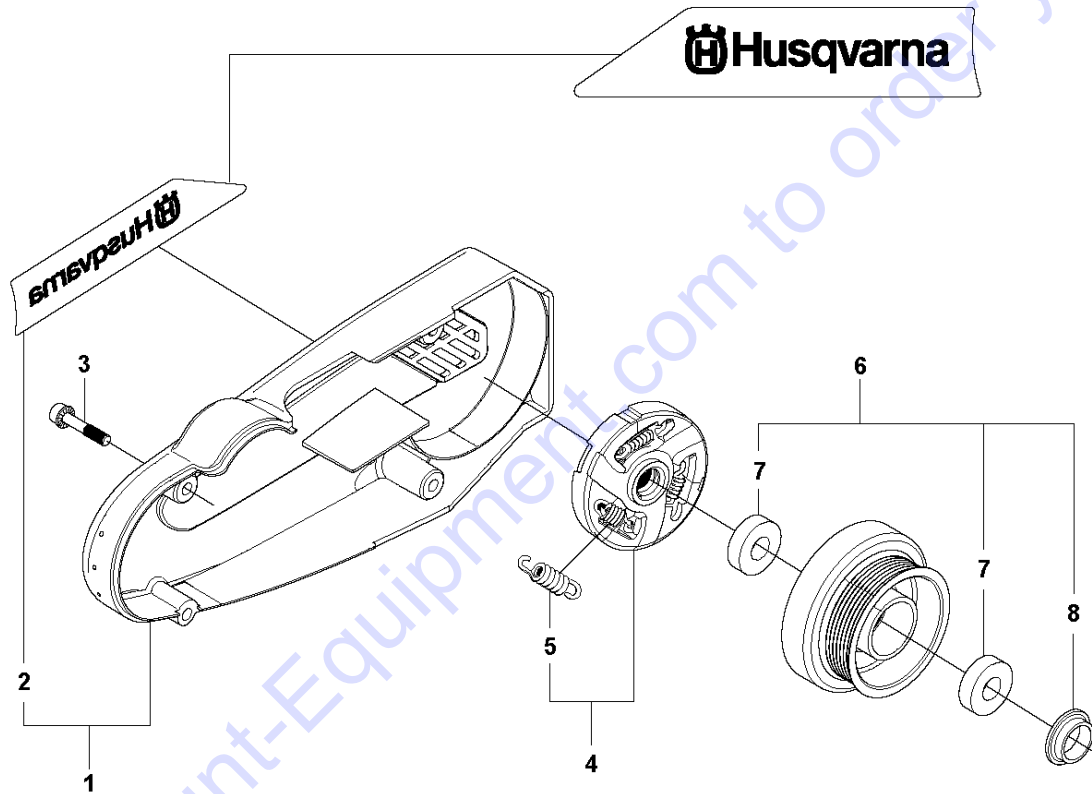

Go to Discount-Equipment.com to order your parts

B K970 Ring

Go to Discount-Equipment.com to order your parts

BELT

K970 RING, 2011-12

Ref	Part No	Description	Remark	QTY KIT
1	544 90 84-01	BELT		1
2	506 28 06-05	BELT TENSIONER ASSY	Incl. 3 - 12	1
3	544 21 84-37	SCREW ITXSCM		1
4	506 33 53-02	LEVER		1
5	506 33 52-01	SPACER		2
6	506 33 51-01	ROLLER		1
7	503 25 24-01	BALL BEARING		2
8	735 31 28-10	CIRCLIP		1
9	506 33 53-01	LEVER		1
10	732 21 16-01	NUT		1
11	506 33 54-01	SPACER		1
12	544 21 84-01	SCREW ITXSCM		1

Go to Discount-Equipment.com to order your parts

A K970 Ring

BELT GUARD & PULLEY

K970 RING, 2011-12

Ref	Part No	Description	Remark	QTY KIT
1	506 28 09-05	BELT GUARD	Incl. 2	1
2	544 93 31-01	LABEL		1
3	503 21 53-21	SCREW ITXSCM		4
4	503 70 15-01	CLUTCH ASSY	Incl. 5	1
5	503 14 51-01	CLUTCH SPRING		3
6	525 62 10-01	DRIVING PULLEY ASSY	Incl 7 - 8	1
7	525 83 18-01	BALL BEARING		2
8	506 31 69-01	DUST COVER		1