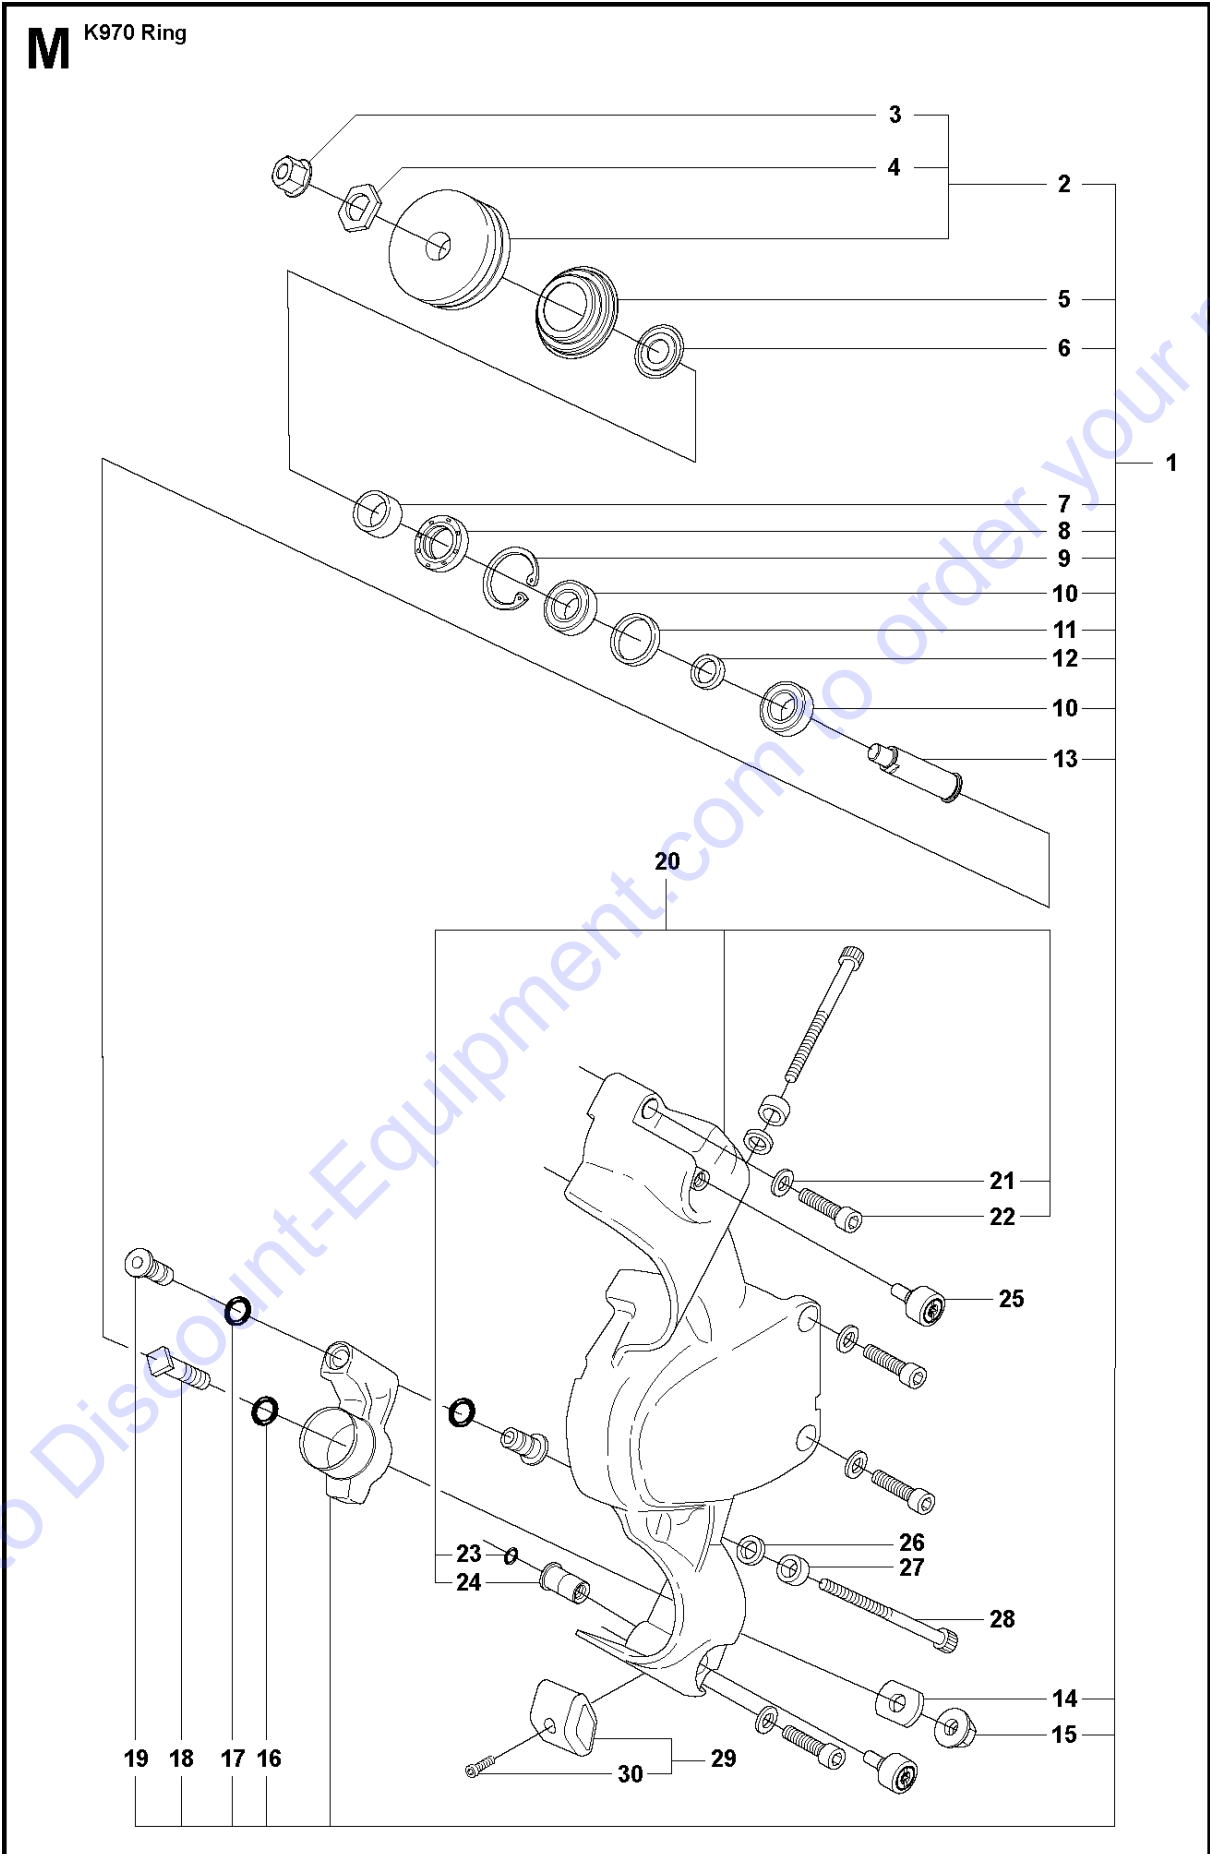

LEVEL ASSY

K970 RING, 2011-12

Ref	Part No	Description	Remark	QTY KIT
1	506 35 18-07	LEVER ASSY	Incl. 2, 5 - 18	2
2	506 35 21-03	SUPPORT ROLLER	Incl. 3, 4	1
3	503 22 04-01	NUT	Fine thread	1
4	506 30 34-01	DRIVER		1
5	506 39 95-01	SEALING		1
6	506 32 17-01	WASHER		1
7	506 37 93-02	SPACING SLEEVE		1
8	503 26 20-01	SEALING RING		1
9	735 31 28-10	CIRCLIP		1
10	503 25 24-01	BALL BEARING		2
11	506 31 68-02	SPACING SLEEVE		1
12	506 30 33-02	SPACING SLEEVE		1
13	506 49 32-02	SHAFT		1
14	506 34 63-01	WASHER		1
15	503 22 00-01	HEXAGON NUT		1
16	503 26 30-08	O-RING		1
17	503 26 30-26	O-RING		2
18	506 34 64-01	SCREW		1
19	506 33 49-03	SPACING TUBE		2
20	506 49 33-03	COVER	Incl. 21 - 24	1
21	503 23 04-03	WASHER		4
22	503 20 54-35	SCREW IHSCMO		4
23	740 42 04-00	O-RING		2
24	506 33 08-01	THREAD BUSHING		2
25	505 57 49-01	ADJUSTMENT WHEEL		2
26	506 37 63-01	SPACER		2
27	506 37 64-01	RUBBER BUSHING		2
28	725 53 81-56	SCREW IHSCM		2
29	506 35 19-03	WEAR PROTECTION	Incl. 29	1
30	505 57 41-01	SCREW ITXSCM		1

Go to Discount-Equipment.com to order your parts