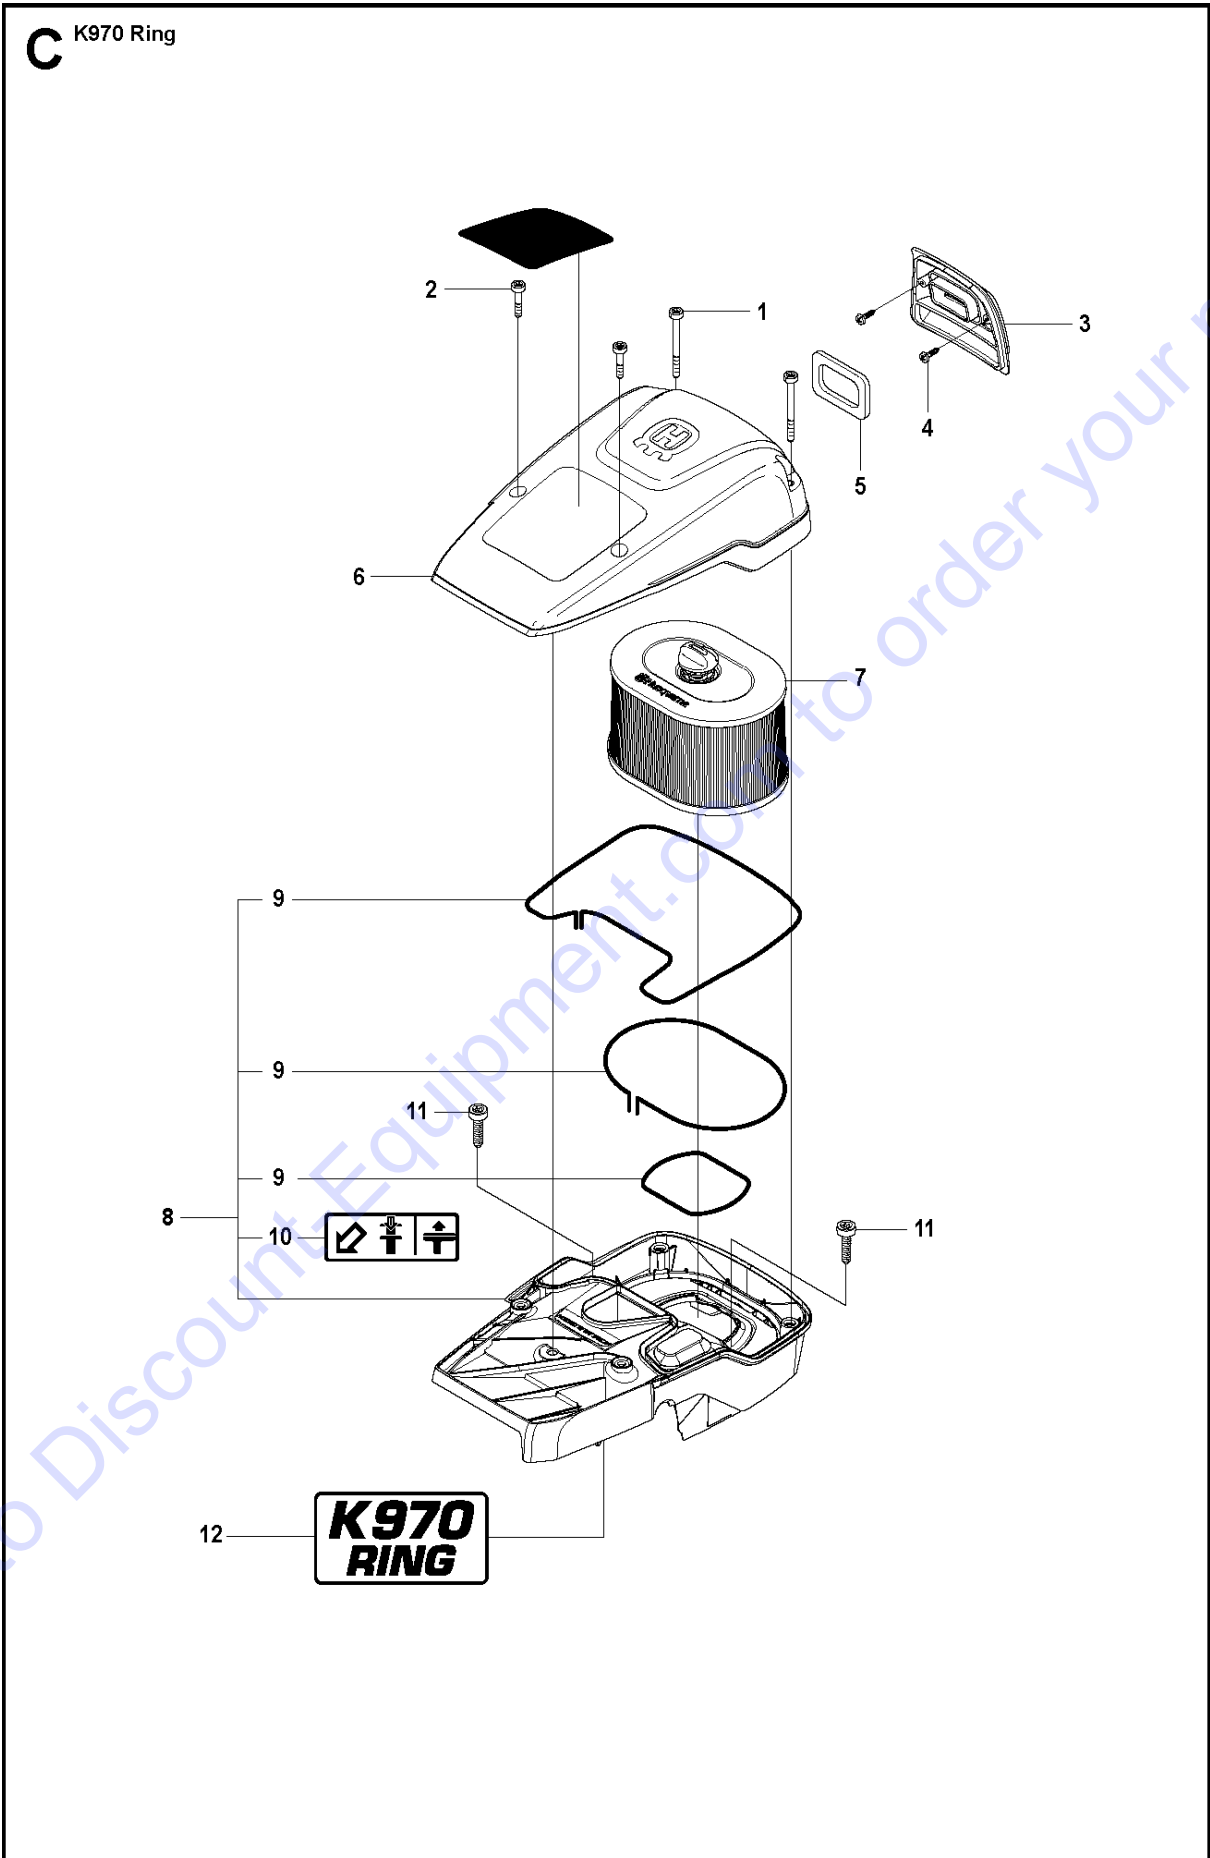

AIR FILTER COVER

K970 RING, 2011-12

Ref	Part No	Description	Remark	QTY KIT
1	503 21 53-56	SCREW ITXSCM		2
2	503 21 53-26	SCREW ITXSCM		2
3	576 43 14-01	COVER		1
4	729 52 89-71	SCREW CRPANT		2
5	578 06 53-01	SEALING		1
6	576 73 80-01	FILTER COVER		1
7	510 24 41-04	AIR FILTER		1
8	576 42 69-03	CYLINDER COVER	Incl. 9 - 10	1
9	525 61 70-04	SEALING	L=1,2 M. Cut to fit	2
10	525 76 35-01	DECAL		1
11	503 21 53-30	SCREW ITXSCM		2
12	525 57 16-03	DECAL		1