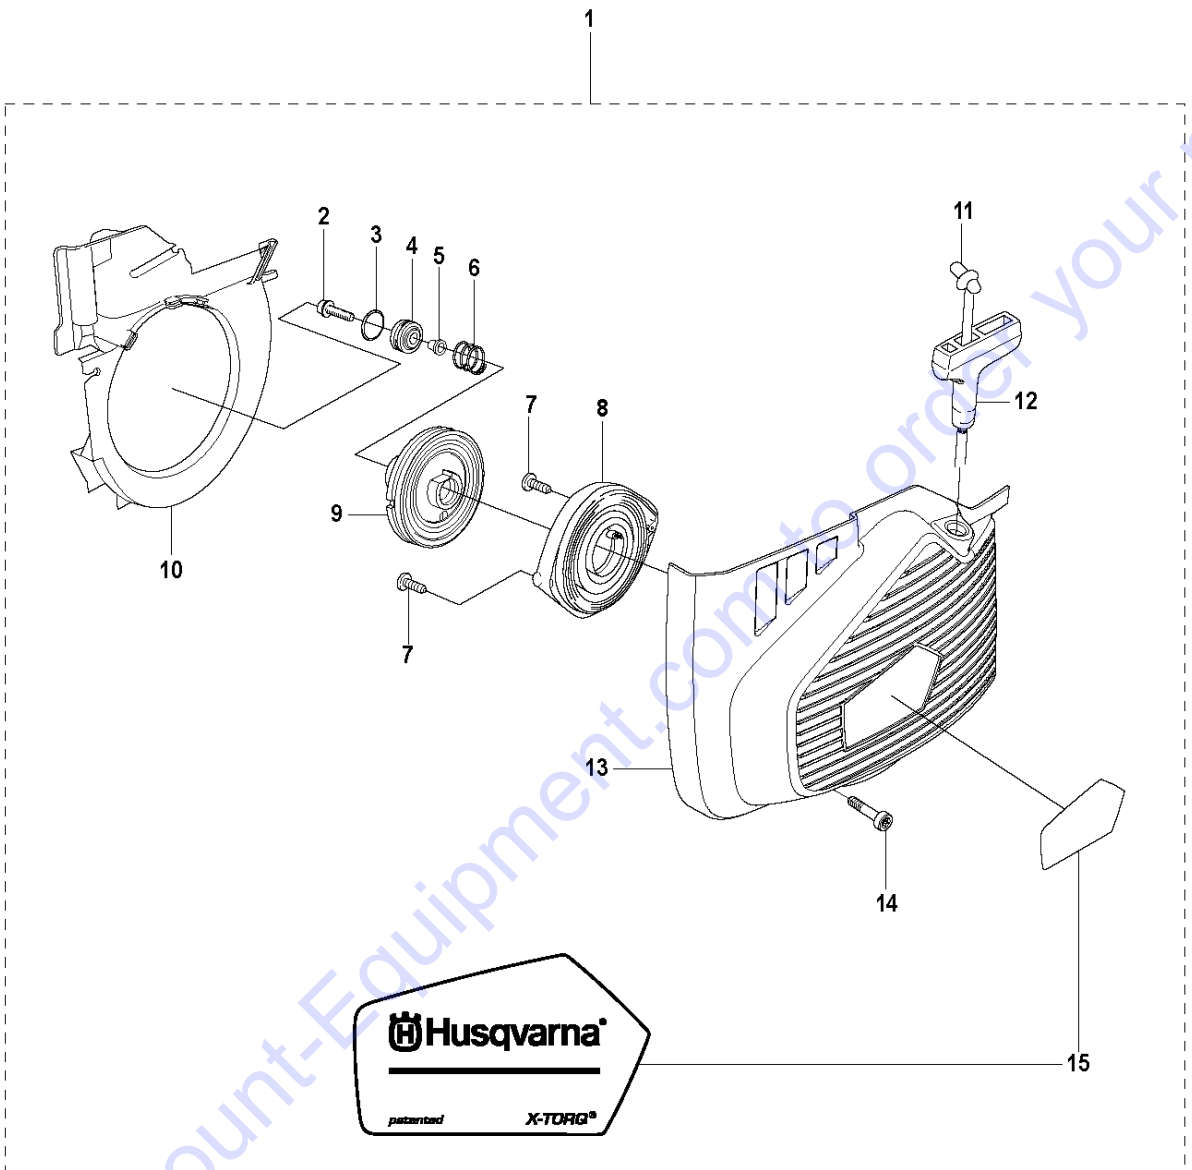

E K970 Ring

STARTER

K970 RING, 2011-12

Ref	Part No	Description	Remark	QTY KIT
1	574 50 73-03	STARTER ASSY	Incl. 2 - 15	1
2	503 21 07-22	SCREW IH SCT		1
3	740 43 13-00	O-RING		1
4	506 25 14-01	GROMMET		1
5	506 26 31-01	SPACING SLEEVE		1
6	506 25 30-01	COMPRESSION SPRING		1
7	503 21 28-10	SCREW CCRPANT		2
8	506 25 89-01	RECOIL SPRING		1
9	506 25 81-02	STARTER PULLEY		1
10	544 28 75-02	AIR CONDUCTOR		1
11	506 33 56-15	STARTER CORD		1
11	506 33 56-50	STARTER CORD	50 m Coil	1
12	503 12 79-01	STARTER HANDLE		1
13	505 34 94-01	STARTER COVER		1
14	501 98 10-20	SCREW ITXSCM		4
15	525 57 11-01	DECAL		1

Go to Discount-Equipment.com to order your parts