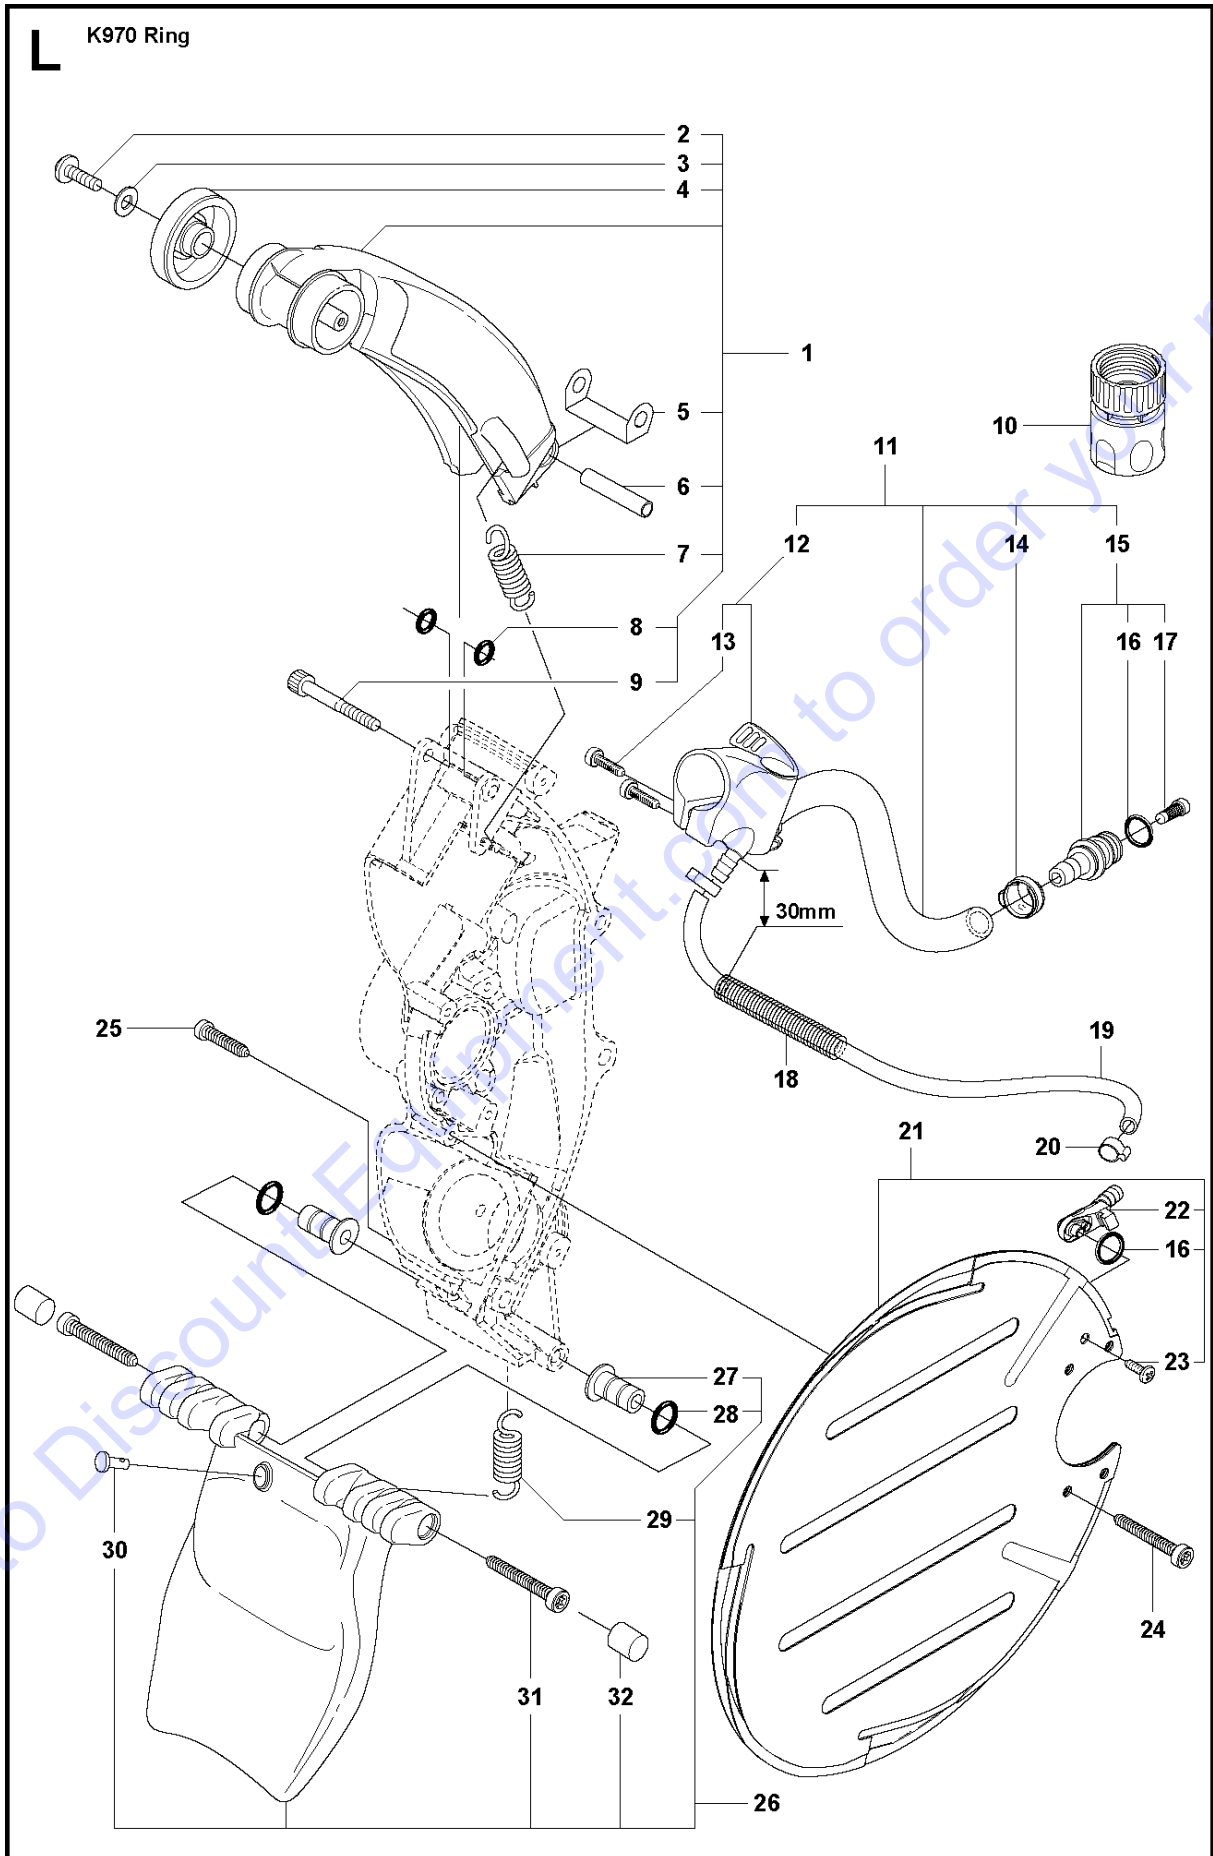

GUARDS

K970 RING, 2011-12

Ref	Part No	Description	Remark	QTY KIT
1	506 24 69-06	BLADE GUARD	Incl. 2 - 9	1
2	503 21 46-01	SCREW		2
3	734 48 80-01	WASHER		2
4	506 26 22-02	WHEEL		2
5	506 31 28-01	COVER PLATE		1
6	506 31 45-01	SPACING TUBE		1
7	504 11 67-01	SPRING		1
8	503 26 30-25	O-RING		2
9	544 21 84-47	SCREW ITXSCM		1
10	503 26 60-03	COUPLER		1
11	506 38 59-04	HOSE ASSY	Incl. 12, 14 - 15	1
12	506 38 60-12	VALVE ASSY	Incl 13	1
13	503 21 54-20	SCREW ITXSCT		2
14	506 09 56-06	HOSE CLAMP		2
15	506 29 57-02	NIPPLE	Incl. 16, 17	1
16	503 26 30-21	O-RING		2
17	506 29 88-01	FILTER		1
18	506 35 27-01	PROTECTIVE SPRING		1
19	506 09 58-12	HOSE	210 mm	1
20	506 09 56-03	HOSE CLAMP		2
21	506 38 33-01	WATER BLADE	Incl. 16, 22, 23	1
22	506 38 29-01	NIPPLE		1
23	729 52 89-71	SCREW CRPANT		1
24	505 57 41-01	SCREW ITXSCM		4
25	503 21 53-20	SCREW ITXSCM		1
26	506 35 22-05	SPRAY GUARD ASSY	Incl. 27 - 32	1
27	506 33 49-02	SPACING TUBE		2
28	740 42 05-00	O-RING		2
29	506 33 95-01	DRAW SPRING		1
30	506 33 96-01	BOLT		1
31	544 21 84-37	SCREW ITXSCM		2
32	506 34 90-01	SEALING		2

Go to Discount-Equipment.com to order your parts