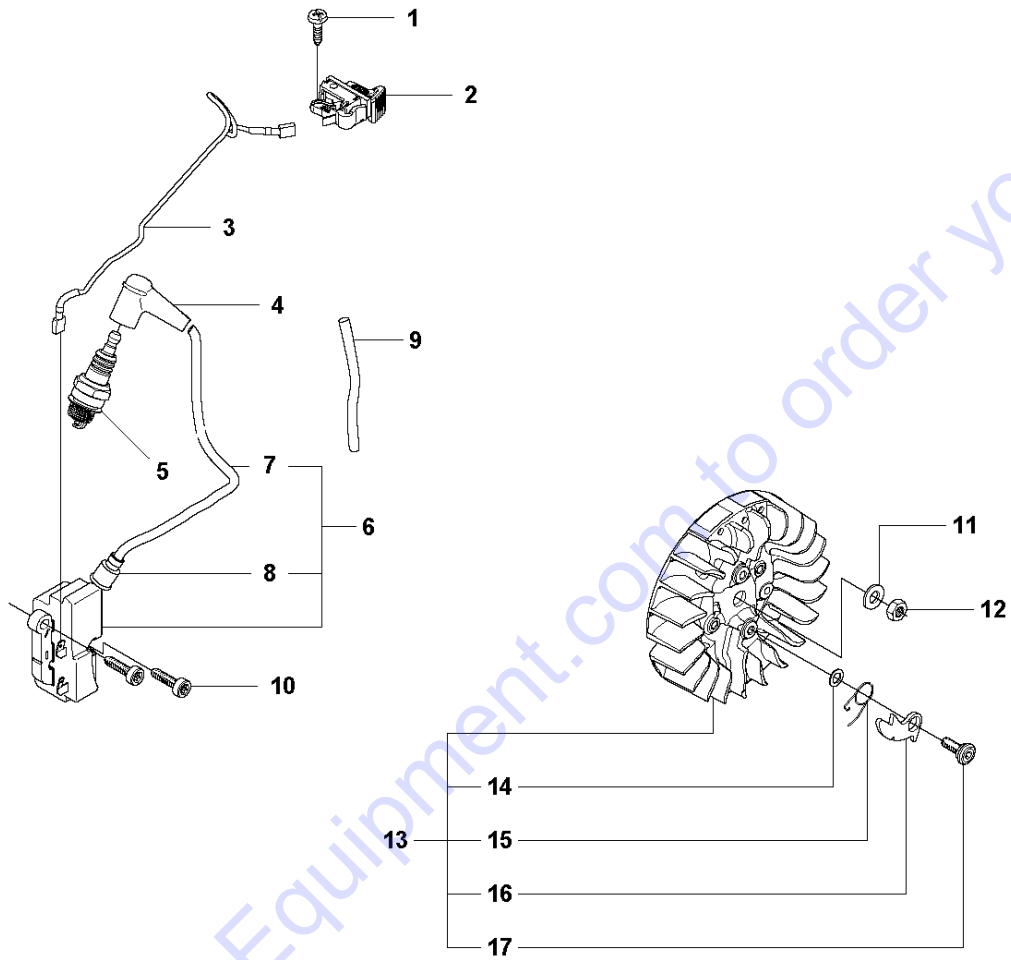

F K970 Ring

Go to Discount-Equipment.com to order your parts

IGNITION SYSTEM

K970 RING, 2011-12

Ref	Part No	Description	Remark	QTY KIT
1	503 21 28-06	SCREW CCRPANT		1
2	506 31 86-02	STOP SWITCH		1
3	501 83 98-01	CABLE		1
4	501 48 54-02	SPARK PLUG CAP		1
5	503 23 51-09	SPARK PLUG	RCJ 6Y	1
6	510 11 56-01	IGNITION MODULE	Incl. 7 - 8	1
7	506 38 78-34	IGNITION CABLE		1
8	505 27 75-16	ISOLERHATT		1
9	576 85 16-02	PROTECTIVE HOSE		1
10	503 21 53-20	SCREW ITXSCM		2
11	503 23 01-01	WASHER		1
12	503 22 10-11	HEXAGON NUT		1
13	501 37 56-04	FLYWHEEL	Incl. 14 - 17	1
14	503 23 00-42	WASHER		2
15	501 63 48-01	SPRING		2
16	501 67 32-03	PAWL		2
17	506 00 69-01	SCREW		2

Go to Discount-Equipment.com to order your parts