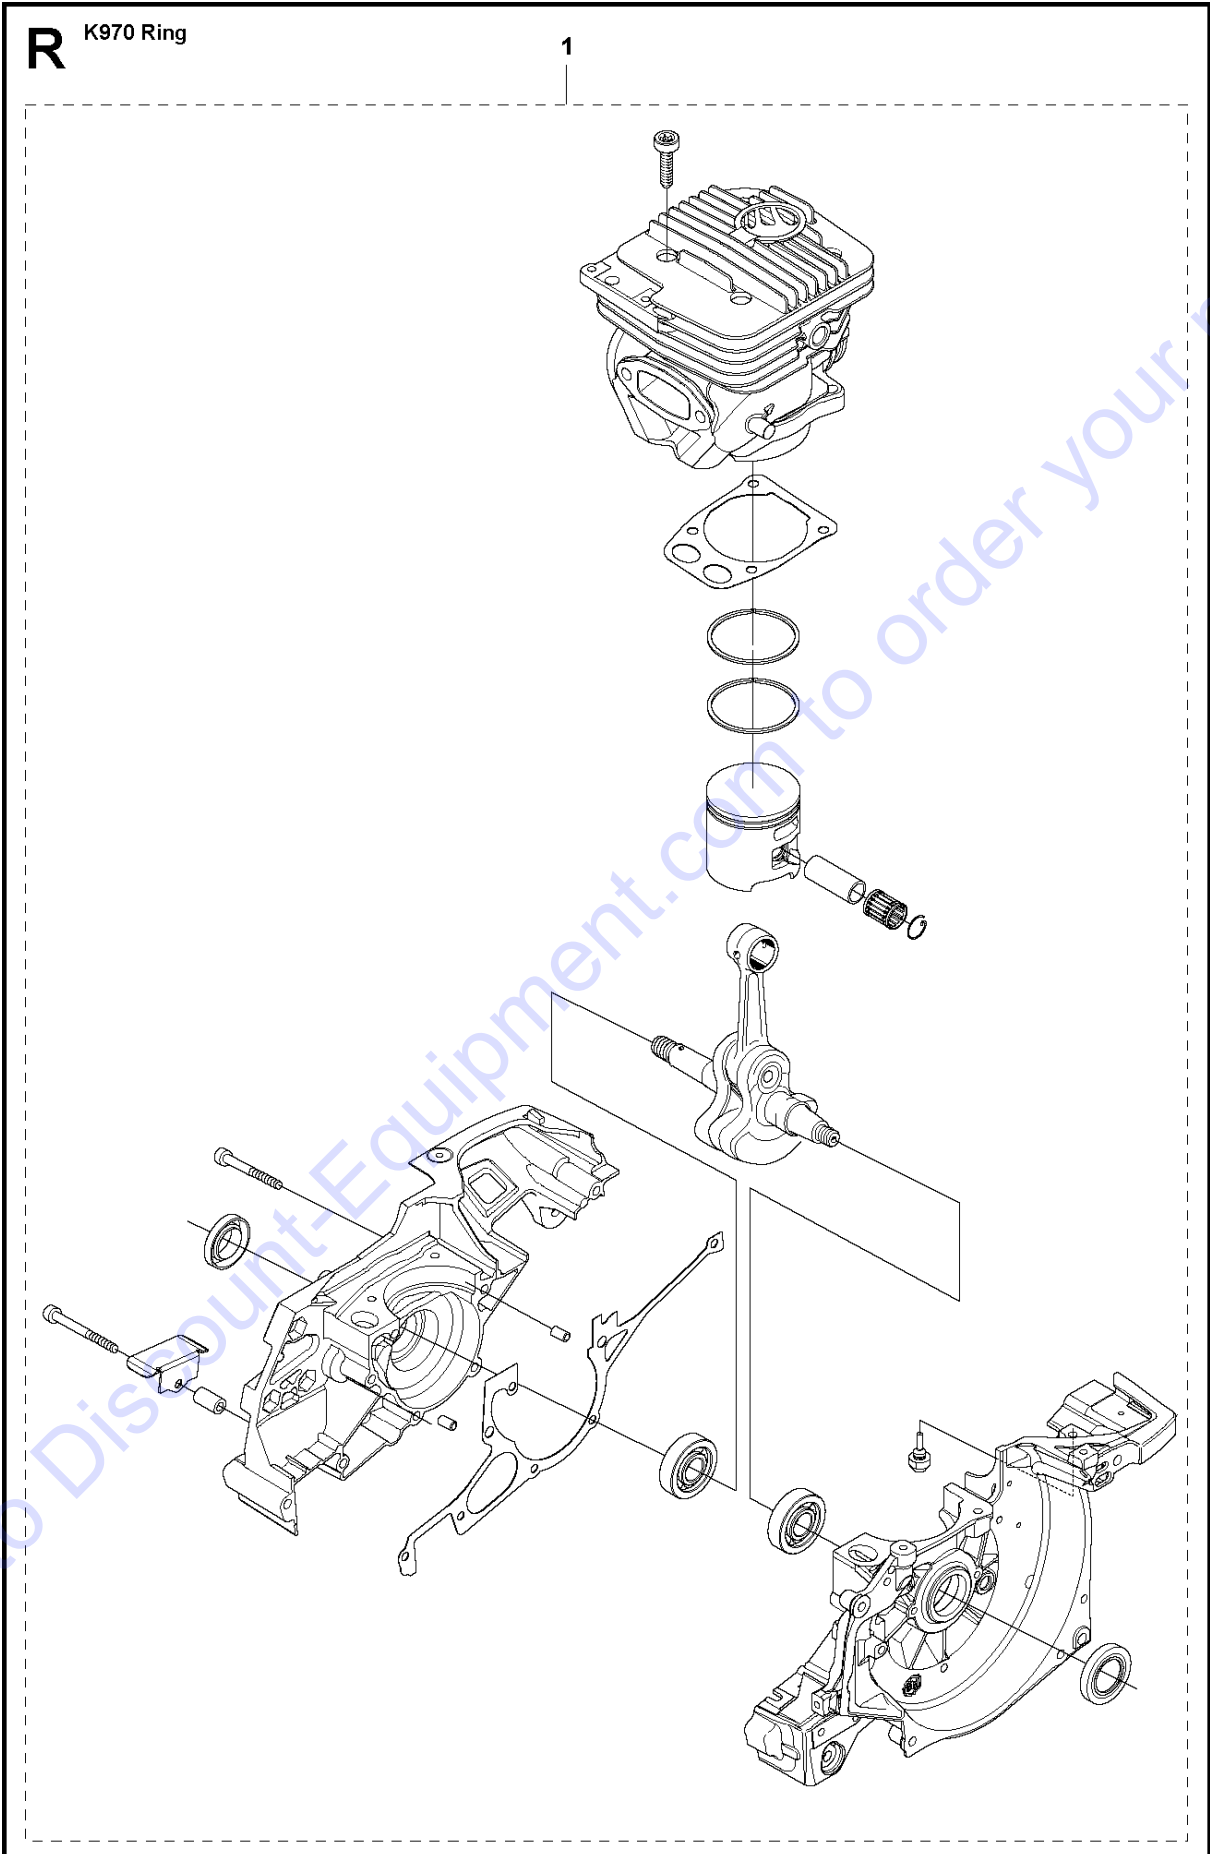

CYLINDER, PISTON & MUFFLER

K970 RING, 2011-12

Ref	Part No	Description	Remark	QTY KIT
1	544 21 84-01	SCREW ITXSCM		6
2	544 93 56-05	CYLINDER ASSY	Incl. 9 - 10, 13	1
3	577 99 76-02	HEAT DEFLECTOR		1
4	506 37 81-01	GASKET		1
5	506 37 28-01	MUFFLER ASSY		1
6	503 21 53-25	SCREW ITXSCM		1
7	503 23 04-02	WASHER		1
8	503 66 56-01	DECOMPRESSION VALVE		1
9	576 49 94-01	GASKET		1
10	506 41 32-02	PISTON	Incl. 11 - 12	1
11	503 28 90-35	PISTON RING		2
12	737 44 13-00	CIRCLIP		2
13	503 25 61-01	NEEDLE BEARING		1
14	544 22 98-03	GASKET KIT	Incl. 4, 9, 15 - 16	1
15	503 26 02-04	SEALING RING		2
16	506 41 39-04	GASKET		1

Go to Discount-Equipment.com to order your parts