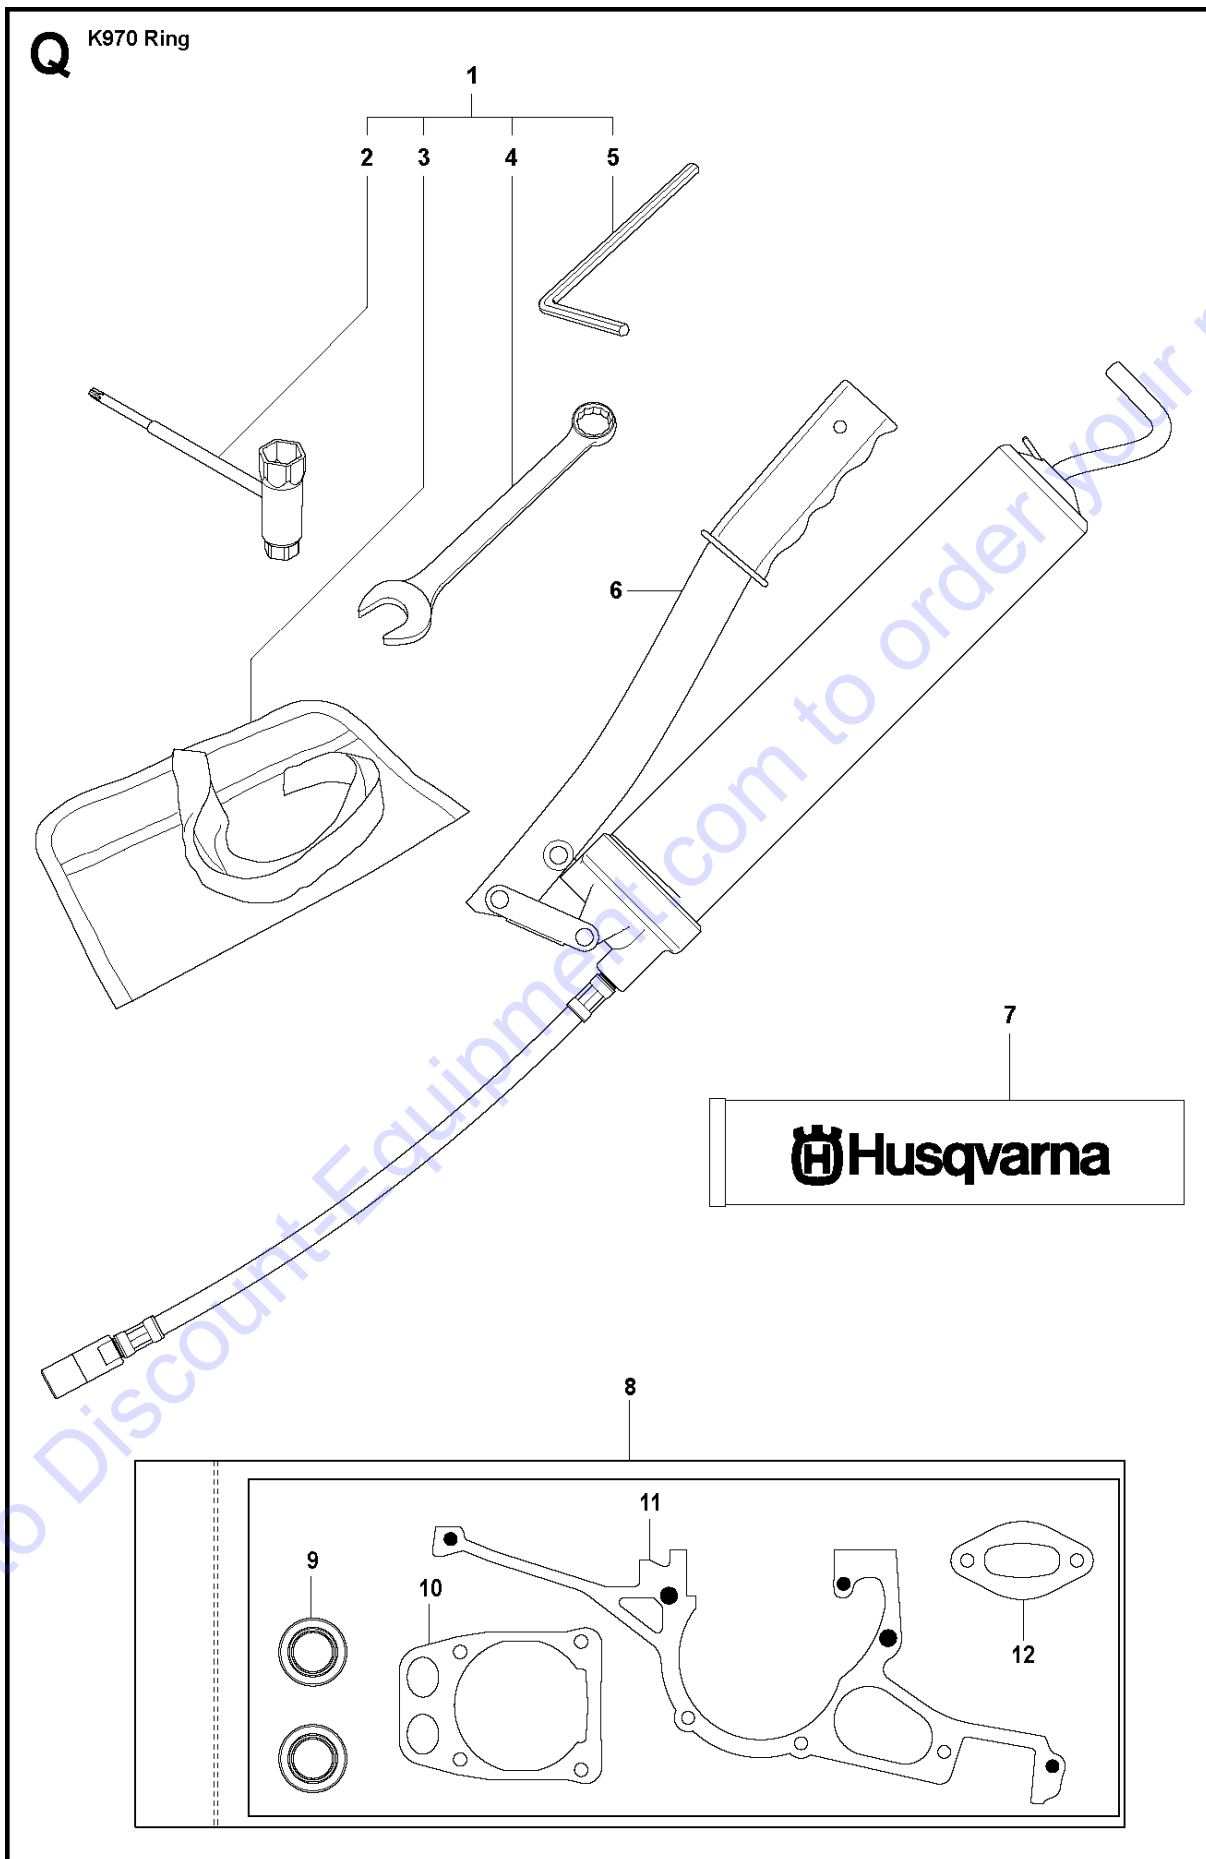

TOOLS

K970 RING, 2011-12

Ref	Part No	Description	Remark	QTY KIT
1	506 36 38-04	TOOL	Incl. 2 - 5	1
2	506 38 26-01	TOOL		1
3	501 19 22-01	TOOL CASING		1
4	506 35 52-01	SPANNER	19mm	1
5	506 36 36-01	HEX KEY	Allenkey 6mm	1
6	506 38 49-02	LUBRICATION GUN		1
7	544 08 04-02	GREASE		1
8	544 22 98-03	GASKET KIT	Incl. 9 - 12	1
9	503 26 02-04	SEALING RING		2
10	576 49 94-01	GASKET		1
11	506 41 39-04	GASKET		1
12	506 37 81-01	GASKET		1

Go to Discount-Equipment.com to order your parts