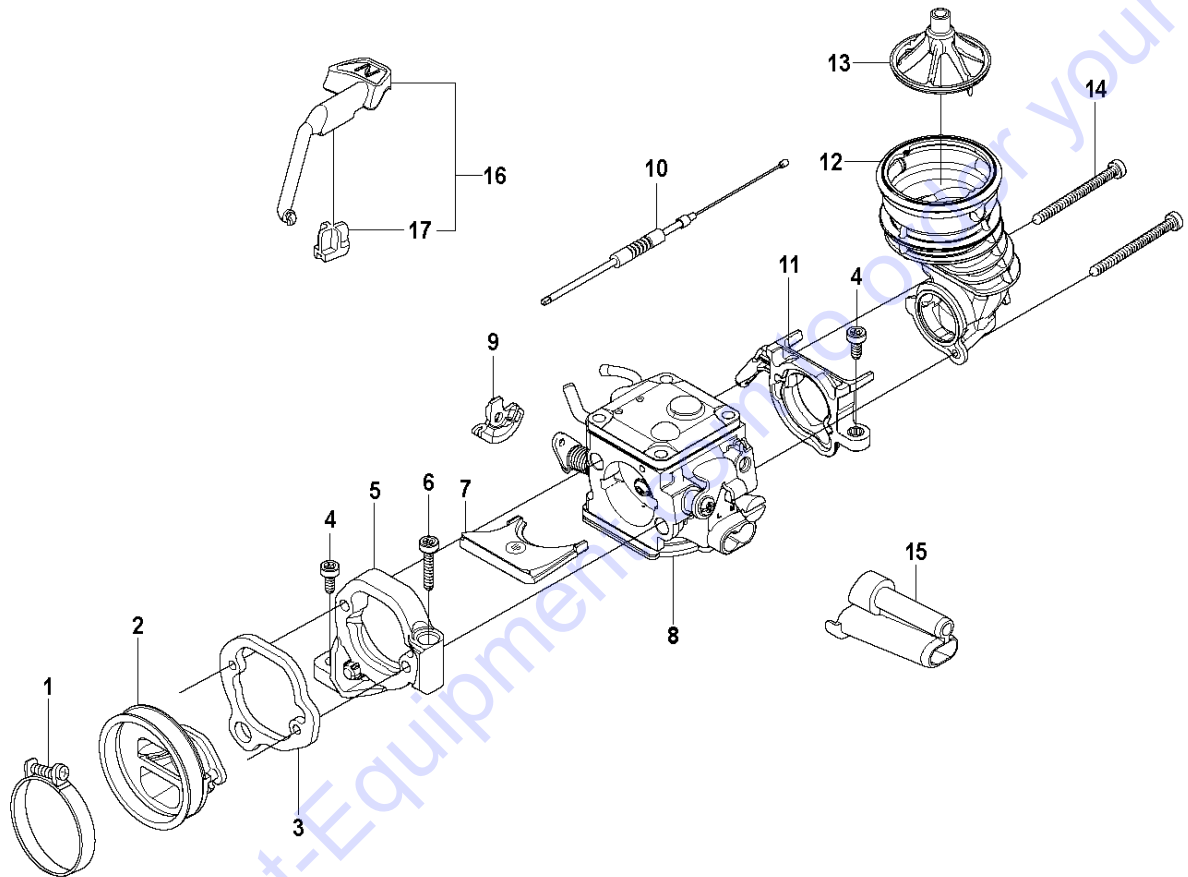

D K970 Ring

18