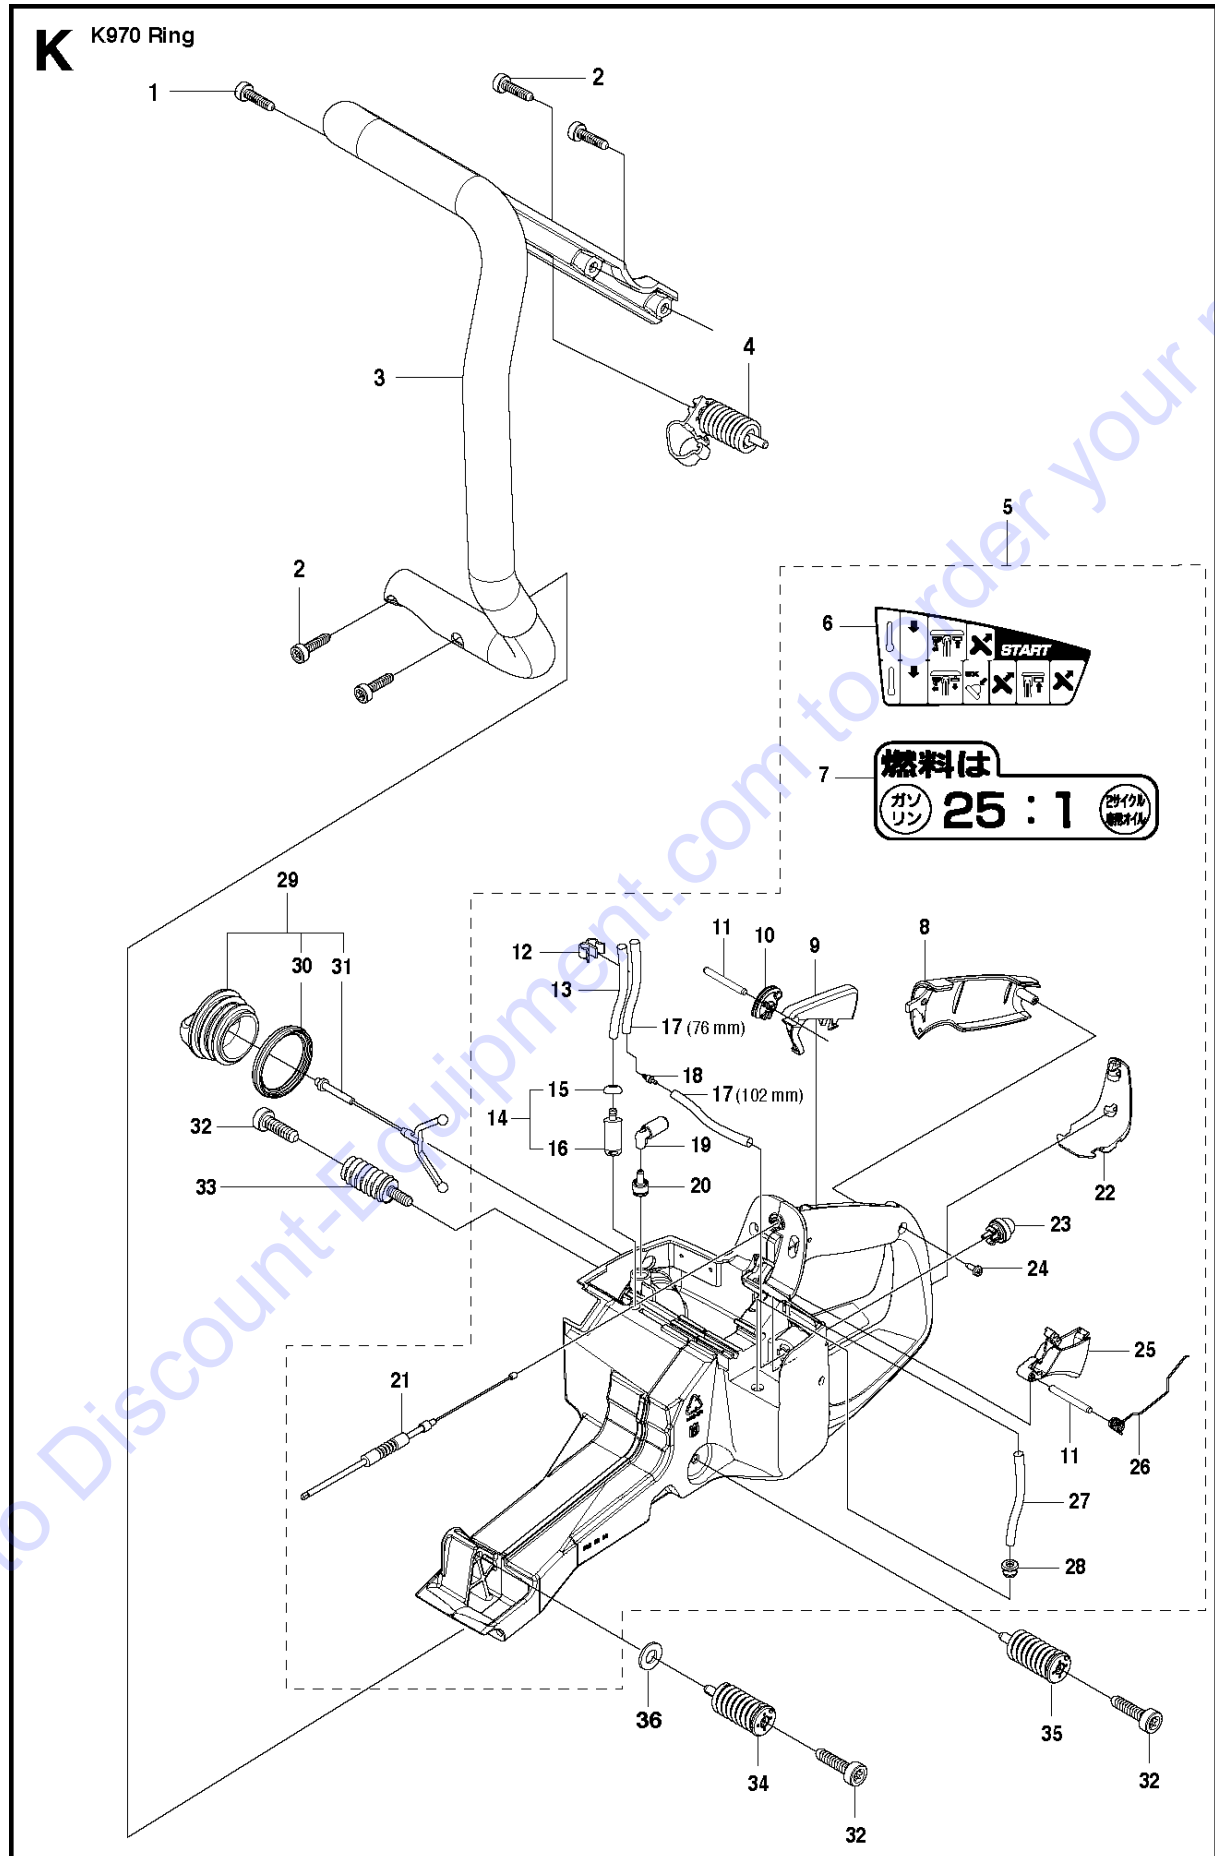

FUEL TANK & HANDLE

K970 RING, 2011-12

Ref	Part No	Description	Remark	QTY KIT
1	544 06 12-01	SCREW ITXSCM		1
2	503 21 54-20	SCREW ITXSCT		4
3	523 02 75-01	HANDLE		1
4	505 42 45-02	ANTIVIBRATION ELEMENT		1
5	574 50 58-04	FUEL TANK ASSY	Incl. 6 - 28	1
6	525 57 20-01	DECAL		1
7	506 31 30-01	LABEL		1
8	537 20 56-01	COVER		1
9	510 25 52-01	THROTTLE LOCKOUT		1
10	537 20 85-01	CABLE LEVER		1
11	720 12 40-20	PARALLEL PIN		2
12	574 44 42-01	CLIP		1
13	544 32 50-02	FUEL HOSE	300 mm	1
14	506 26 41-11	FUEL FILTER	Incl. 15 - 16	1
15	506 27 11-01	HOSE CLAMP		1
16	506 26 41-01	FUEL FILTER		1
17	537 04 24-04	FUEL HOSE	190 mm	1
18	575 52 65-01	CHECK VALVE		1
19	522 79 96-01	HOLDER ASSY		1
20	537 35 95-01	TANK VENT ASSY		1
21	576 49 04-01	THROTTLE CABLE ASSY		1
22	502 47 16-01	GROUND SUPPORT		1
23	540 05 49-02	AIR PURGE		1
24	503 21 28-01	SCREW CCRPANT		1
25	502 47 18-01	THROTTLE CONTROL		1
26	537 20 98-01	SPRING		1
27	544 32 49-30	FUEL HOSE	70 mm	1
28	503 73 58-01	BUSHING		1
29	506 25 59-03	TANK CAP ASSY	Incl. 30 - 31	1
30	506 29 21-01	GASKET		1
31	503 57 89-01	HOLDER		1
32	544 06 12-01	SCREW ITXSCM		3
33	537 21 03-09	ANTIVIBRATION ELEMENT		1
34	537 21 03-10	ANTIVIBRATION ELEMENT		1
35	537 21 03-05	ANTIVIBRATION ELEMENT		1
36	503 23 00-80	WASHER		1

Go to Discount-Equipment.com to order your parts