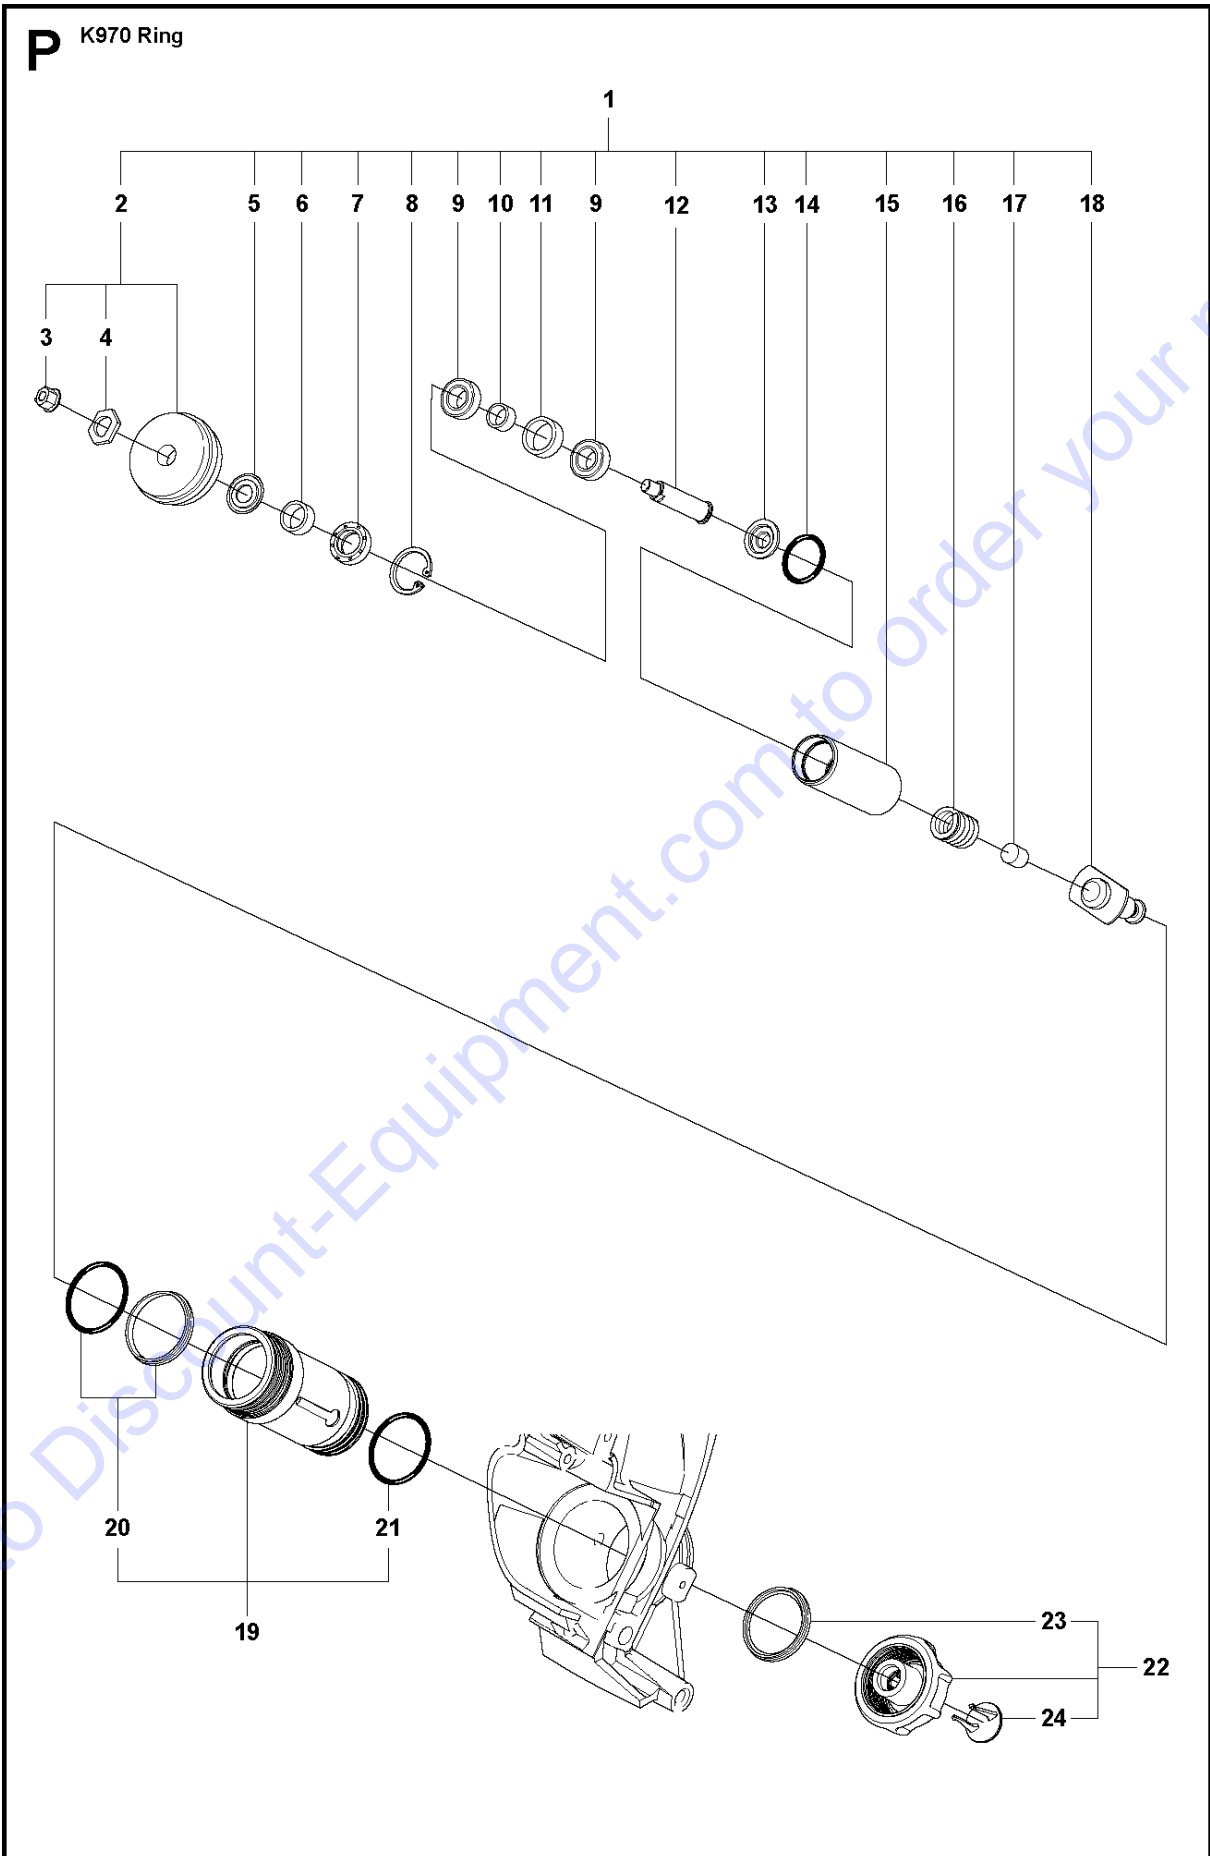

Ref	Part No	Description	Remark	QTY KIT
1	506 49 34-01	BEARING CAGE	Incl. 2, 5 - 18	2
2	506 35 20-05	GUIDE ROLLER	Incl. 3, 4	1
3	503 22 04-01	NUT		1
4	506 30 34-01	DRIVER		1
5	506 31 69-01	DUST COVER		1
6	506 37 93-02	SPACING SLEEVE		1
7	503 26 20-01	SEALING RING		1
8	735 31 28-10	CIRCLIP		1
9	503 25 24-01	BALL BEARING		2
10	506 30 33-01	SPACING SLEEVE		1
11	506 31 68-01	SPACING SLEEVE		1
12	506 49 32-01	SHAFT		1
13	506 38 11-01	HUB CAP		1
14	740 48 20-12	O-RING		1
15	506 38 09-01	BEARING CAGE		1
16	506 34 76-01	COMPRESSION SPRING		1
17	506 30 35-01	BUMPER		1
18	506 38 97-01	PEN		1
19	544 07 76-01	SLEEVE	Incl. 20, 21	2
20	506 34 39-01	WIRE		1
21	740 48 25-02	O-RING		1
22	506 38 22-02	KNOB	Incl. 23	1
23	506 33 65-01	SEALING RING		1
24	506 38 21-02	HUB CAP		1

Go to Discount-Equipment.com to order your parts