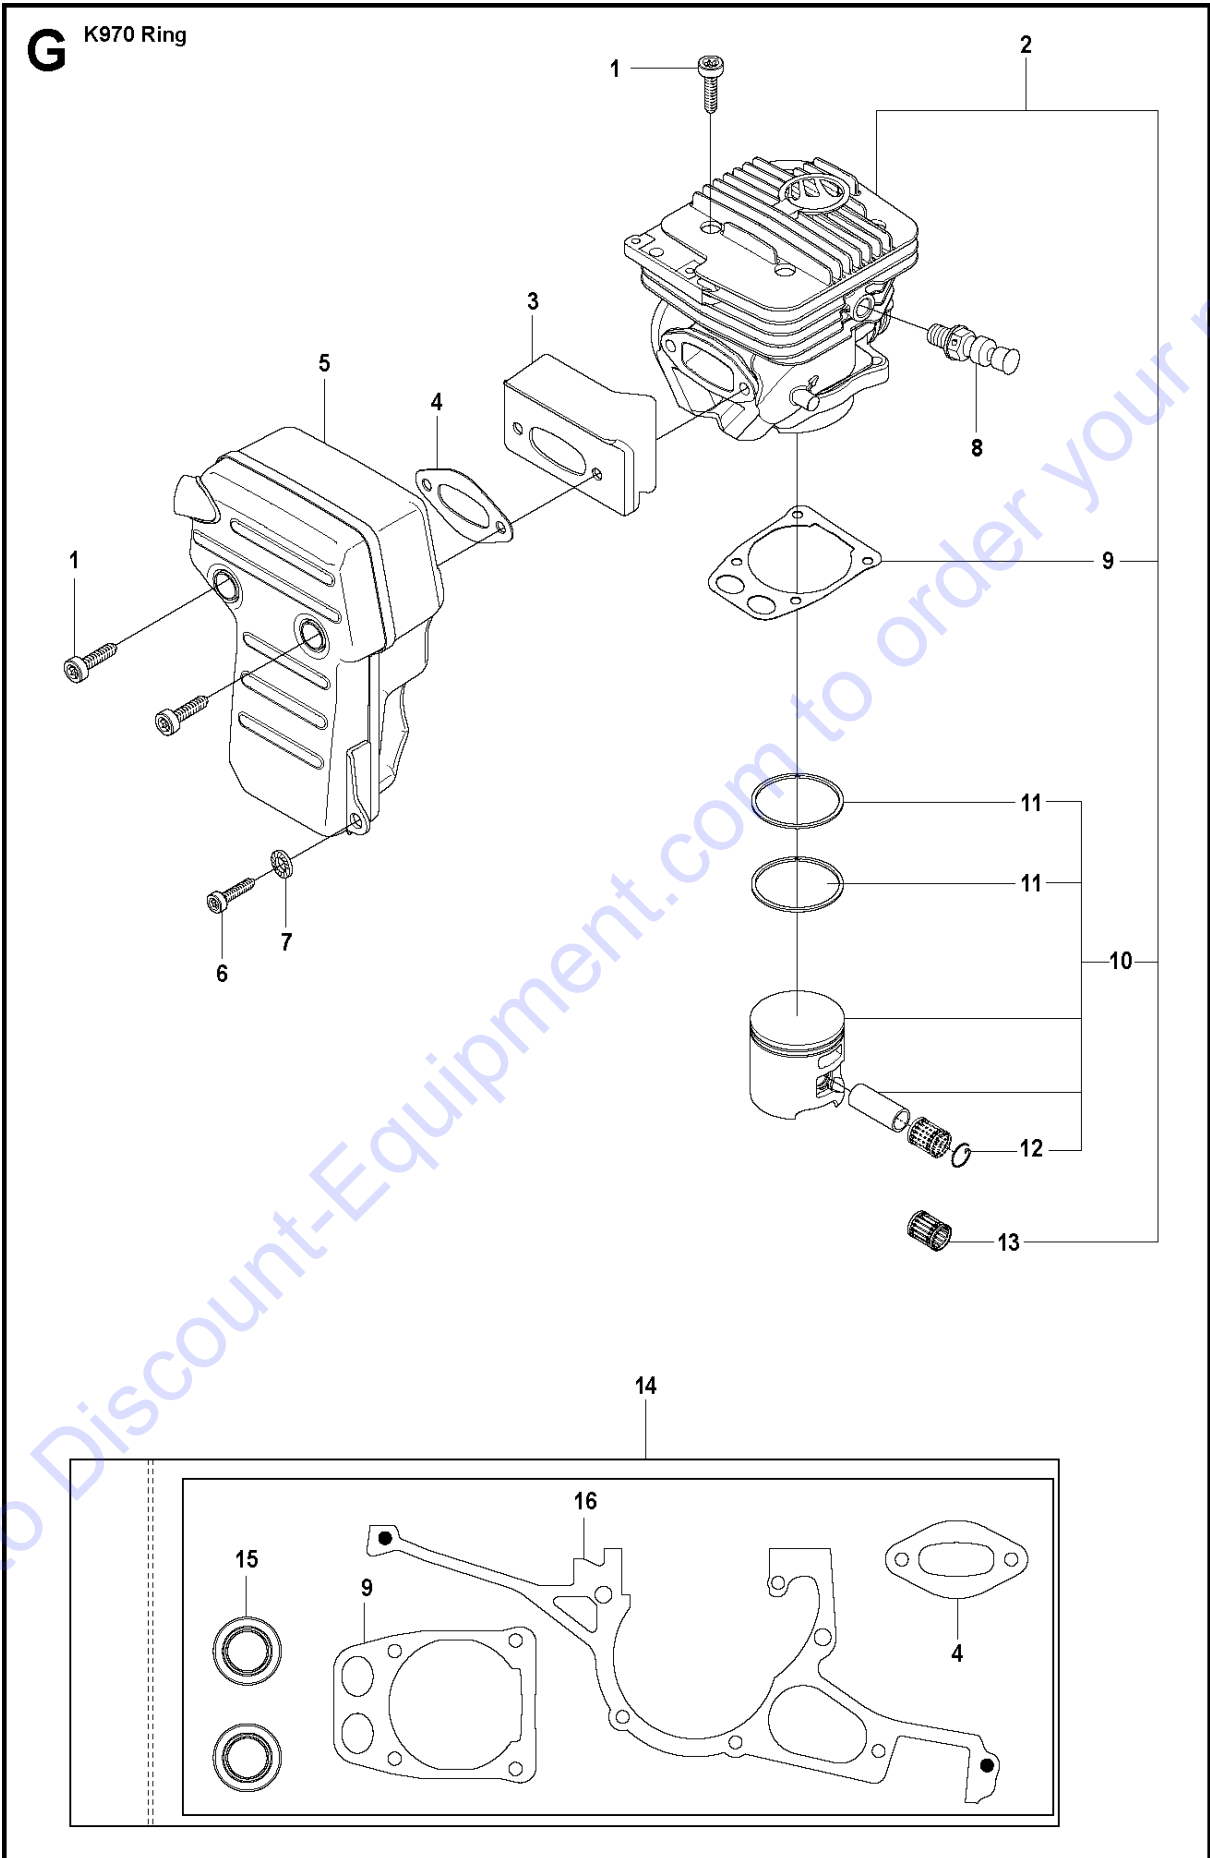

CRANKSHAFT

K970 RING, 2011-12

Ref	Part No	Description	Remark	QTY KIT
1	574 26 76-01	CRANKSHAFT ASSY	Incl. 2 - 4	1
2	503 25 00-02	BALL BEARING		2
3	506 41 44-01	CUP		2
4	503 25 61-01	NEEDLE BEARING		1

Go to Discount-Equipment.com to order your parts