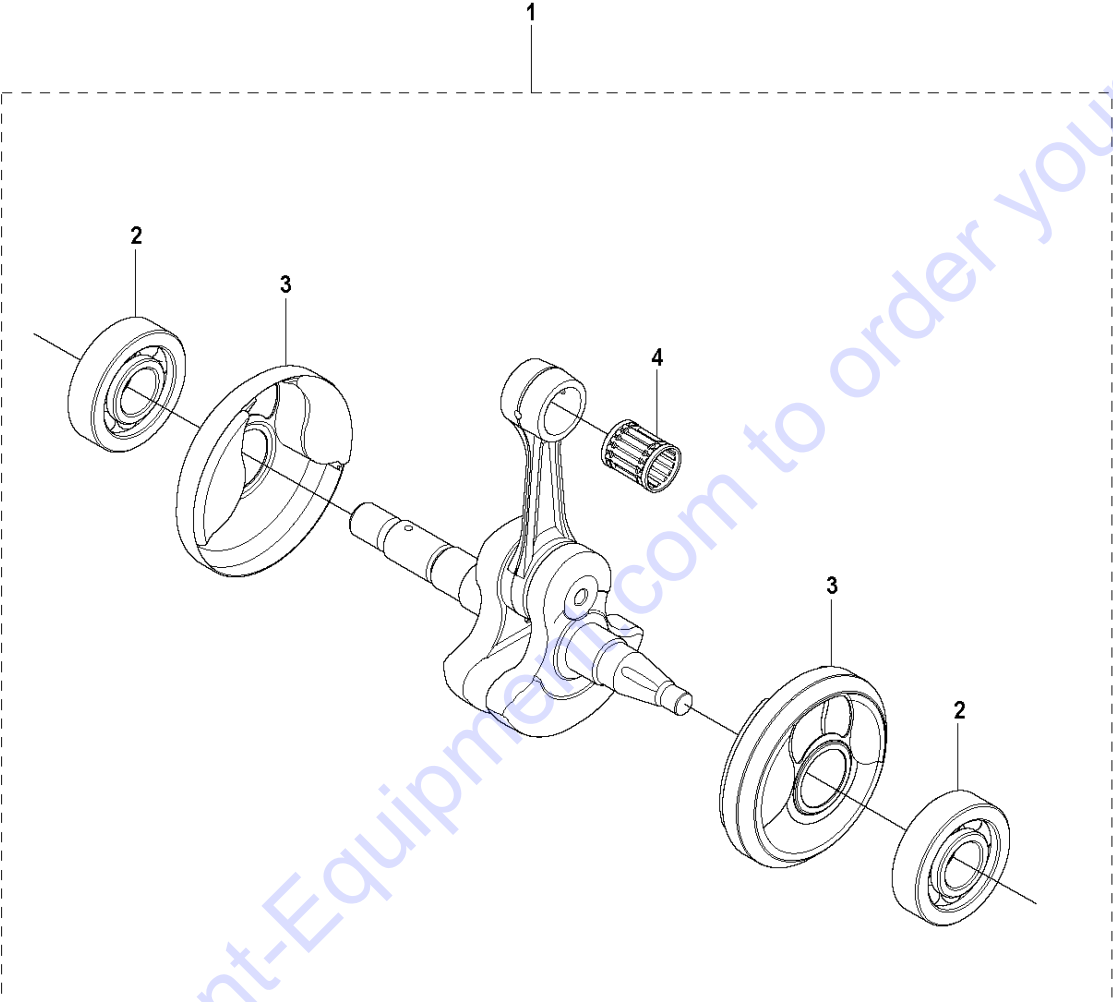

CRANKCASE

K970 RING, 2011-12

Ref	Part No	Description	Remark	QTY KIT
1	588 05 86-01	CRANKCASE ASSY	Incl. 2 - 11	1
2	503 21 53-49	SCREW ITXSCM		7
3	503 26 02-04	SEALING RING		2
4	503 21 53-56	SCREW ITXSCM		1
5	544 09 64-01	BELT GUIDE		1
6	544 09 77-01	BUSHING		1
7	501 27 08-01	GUIDE BUSHING		2
8	506 41 39-04	GASKET		1
9	522 85 61-01	RUBBER BUSHING		1
10	503 25 00-02	BALL BEARING		2
11	544 22 98-03	GASKET KIT	Incl. 3, 8, 12 - 13	1
12	576 49 94-01	GASKET		1
13	506 37 81-01	GASKET		1
14	506 03 32-02	SCREW		2
15	506 34 91-01	BRACKET		1
16	505 57 41-01	SCREW ITXSCM		2

Go to Discount-Equipment.com to order your parts

H K970 Ring

Go to Discount-Equipment.com to order your parts