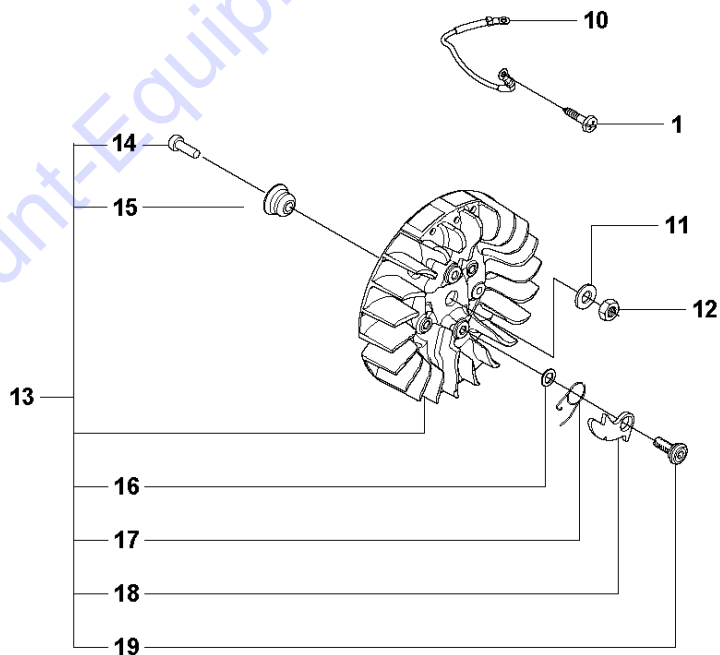

M K770
IGNITION SYSTEM

IGNITION SYSTEM

K 770 VAC, 2018-10

Ref	Part No	Description	Remark	QTY	KIT
1	525 88 74-02	SCREW CITXPANT		2	
2	506 31 86-04	STOP SWITCH		1	
3	586 49 72-01	CABLE		1	
4	503 23 51-11	SPARK PLUG	RCJ 6 Y	1	
5	501 48 54-02	SPARK PLUG CAP		1	6
6	594 72 96-01	IGNITION MODULE ASSY		1	
9	503 21 53-20	SCREW ITXSCM		2	
10	506 37 85-01	CABLE		1	
11	503 23 01-01	WASHER		1	
12	503 22 10-11	HEXAGON NUT	Incl. 14 - 19	1	
13	587 70 21-02	FLYWHEEL ASSY		1	
14	725 53 29-56	SCREW IHSCM		1	13
15	574 25 09-01	WEIGHT		1	13
16	503 23 00-42	WASHER		2	13
17	576 49 26-01	SPRING		2	13
18	501 67 32-03	PAWL		2	13
19	506 00 69-01	SCREW		2	13
20	577 24 28-01	CABLE HOLDER		1	

Go to Discount-Equipment.com to order your parts