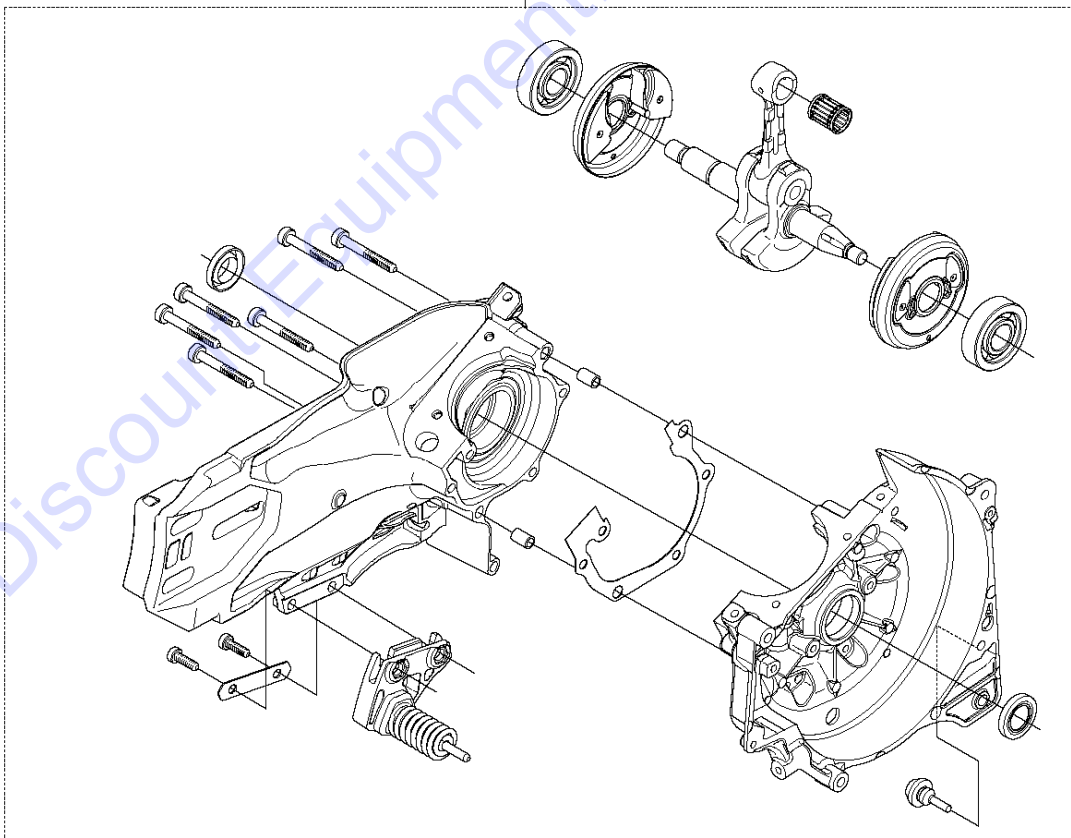

J K770
ENGINE KIT

1

2

Go to DiscountEquipment.com to order your parts