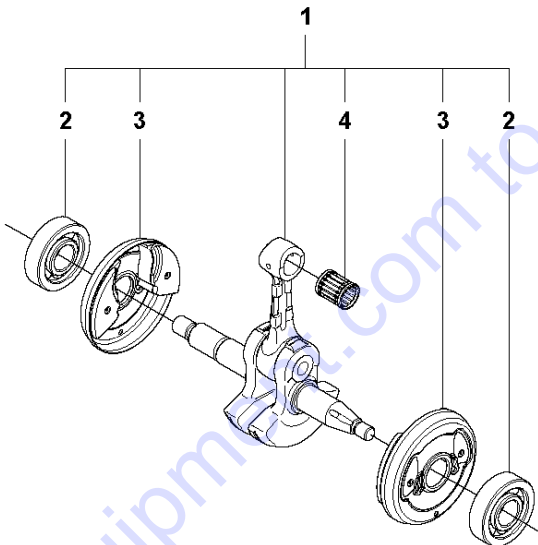

F K770
CRANKSHAFT

Go to Discount-Equipment.com to order your parts

CRANKSHAFT

K 770 VAC, 2018-10

Ref	Part No	Description	Remark	QTY	KIT
1	596 42 37-01	CRANKSHAFT KIT	Incl. 2 - 4	1	
2	738 22 02-25	BALL BEARING		2	1
3	537 20 33-01	CUP		2	1
4	503 25 41-01	NEEDLE BEARING		1	1

Go to Discount-Equipment.com to order your parts