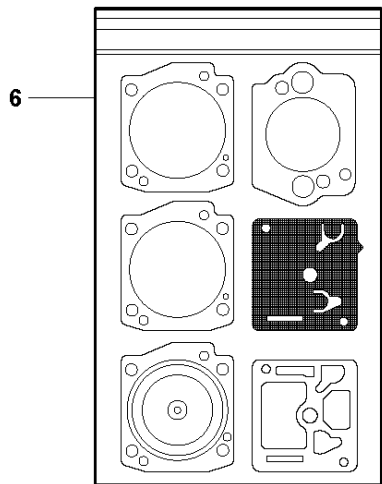

D K770
CARBURETOR

Go to Discount-Equipment.com to order your parts

CARBURETOR

K 770 VAC, 2018-10

Ref	Part No	Description	Remark	QTY	KIT
1	593 31 00-01	CHOKE SHAFT	Excl Japan	1	
2	506 39 65-01	ROD		1	
3	593 33 29-01	VALVE KIT		1	
4	506 39 75-01	SPRING		1	3
5	578 24 34-01	CARBURETTOR	Zama C3-EL53	1	
5	596 87 56-01	CARBURETTOR	Japan Only	1	
6	506 40 99-02	GASKET KIT		1	
7	506 41 00-04	GASKET KIT		1	
8	544 83 65-01	SPRING		1	9
9	593 30 99-01	THROTTLE SHAFT	Excl Japan	1	

Go to Discount-Equipment.com to order your parts