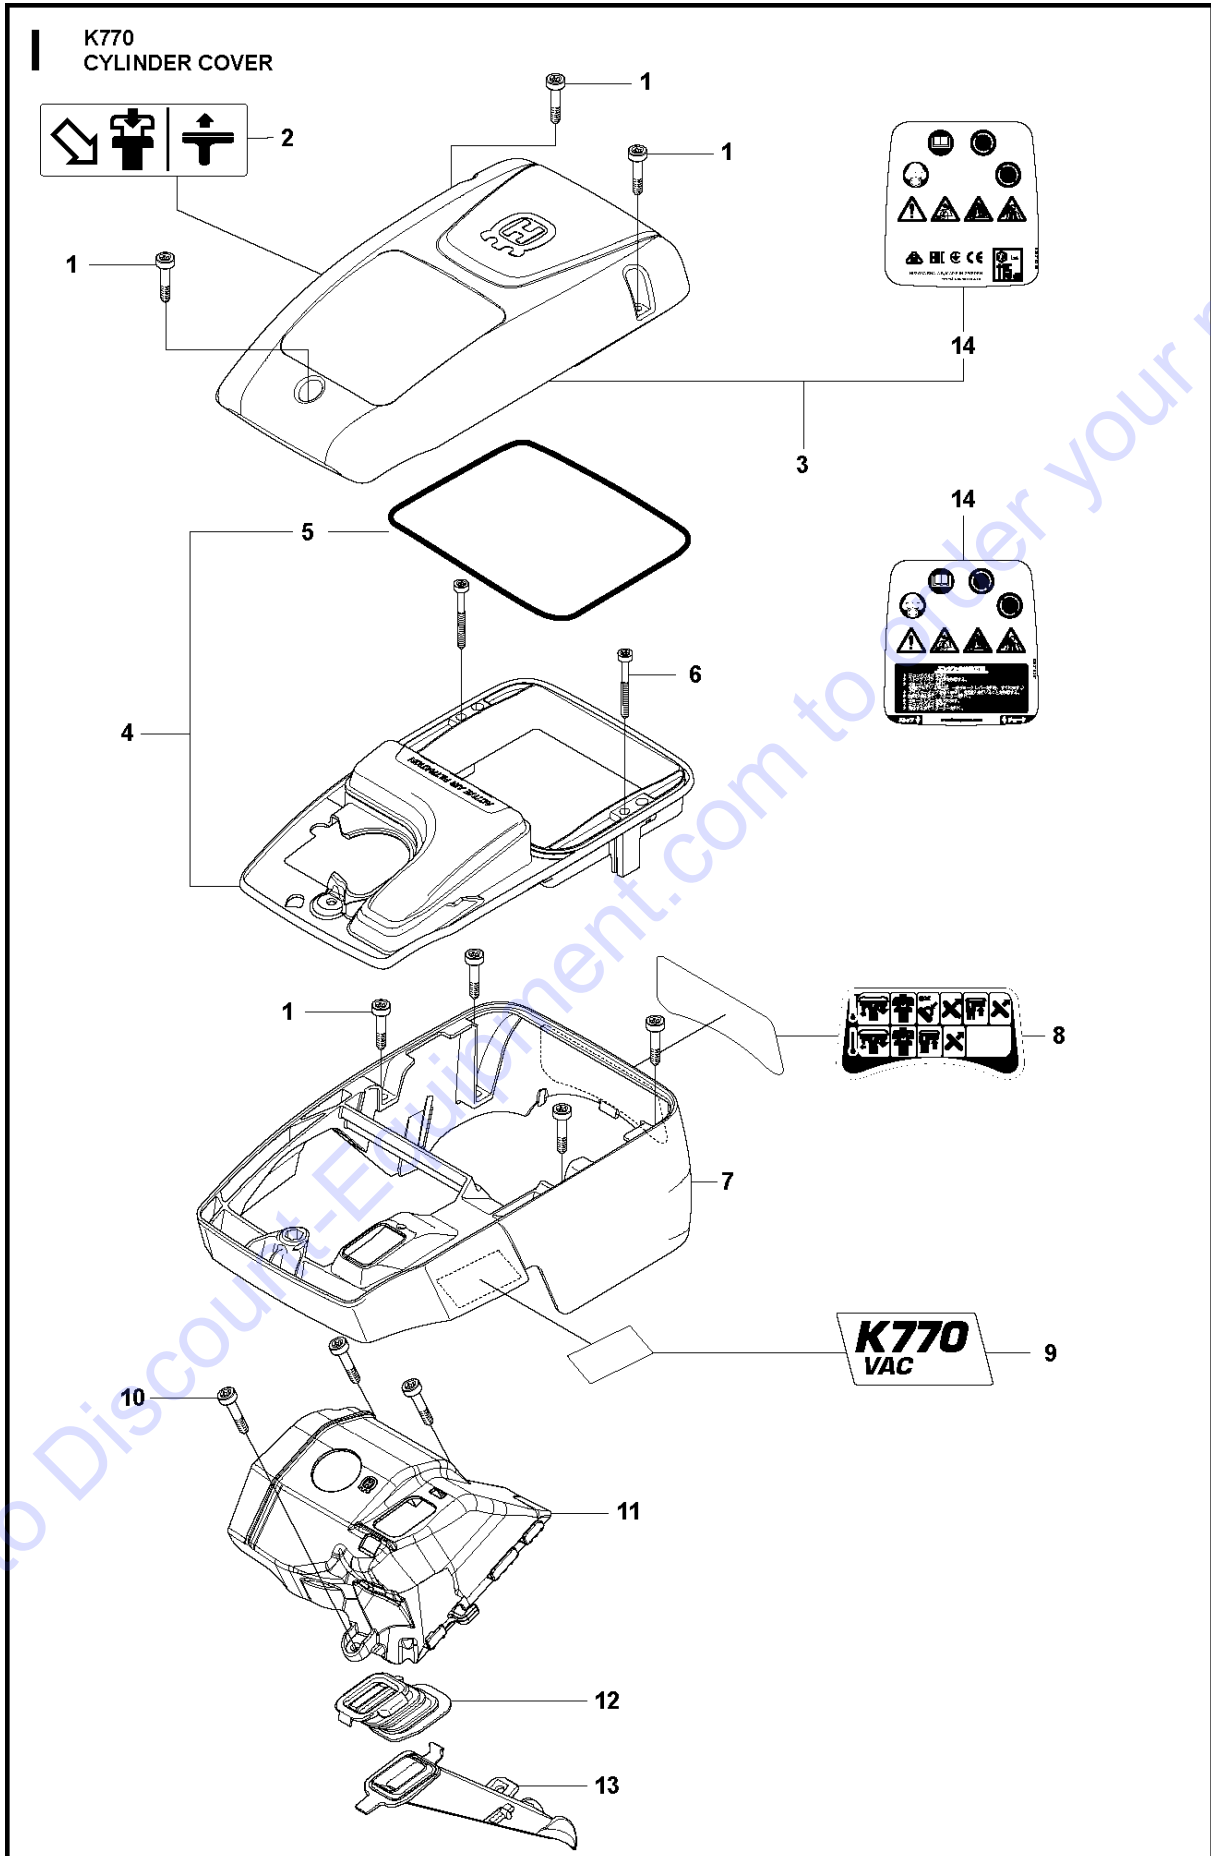

CYLINDER COVER

K 770 VAC, 2018-10

Ref	Part No	Description	Remark	QTY KIT
1	503 21 53-21	SCREW ITXSCM		7
2	525 76 35-02	DECAL		1
3	583 96 52-08	FILTER COVER ASSY	incl. 14	1
4	574 36 21-03	FILTER HOLDER ASSY	Incl. 5	
5	575 35 50-01	SEALING STRIP		1
6	503 21 53-49	SCREW ITXSCM		2
7	506 36 70-03	CYLINDER COVER		1
8	579 24 03-01	DECAL		1
9	574 23 16-09	DECAL		1
10	501 98 10-20	SCREW ITXSCM		3
11	574 45 94-01	COVER		1 3
12	587 93 30-02	BELLOWS		1
13	525 58 43-01	AIR NOZZLE		1
14	586 37 93-06	DECAL	Generic	1
14	586 37 93-07	DECAL	Japan Only	1

Go to Discount-Equipment.com to order your parts