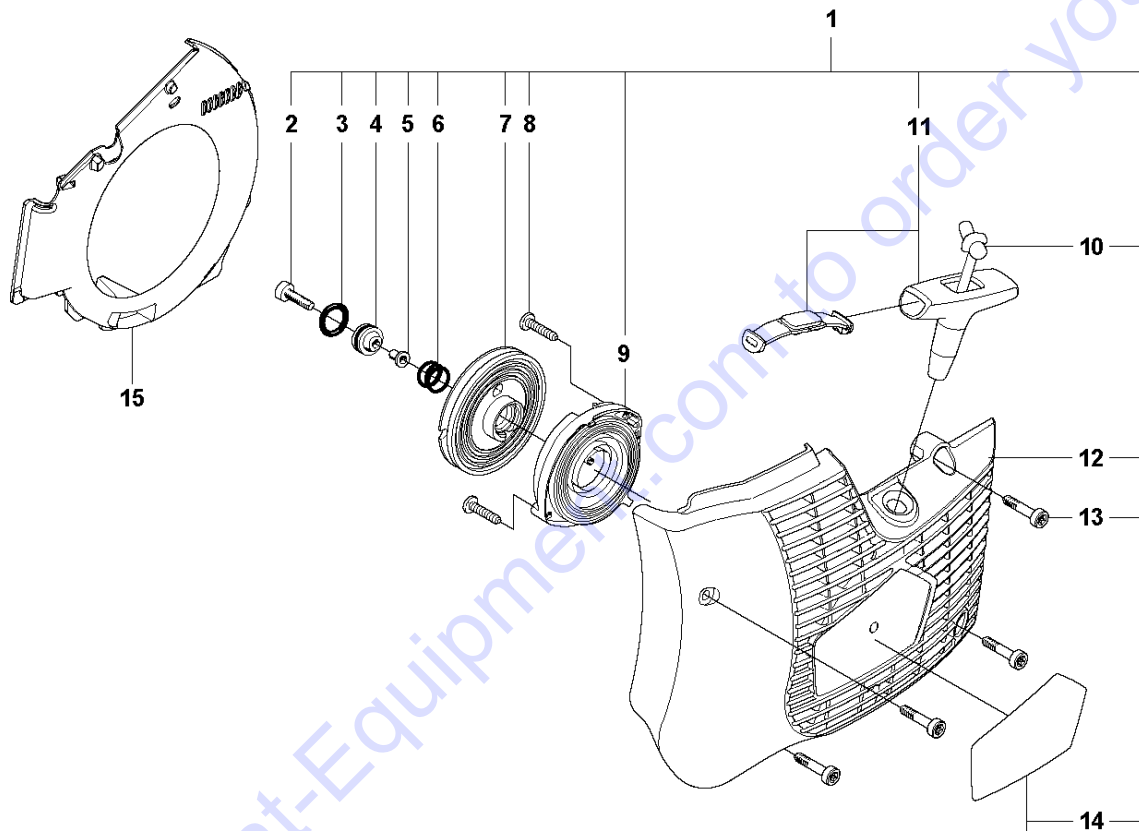

N K770
STARTER

STARTER

K 770 VAC, 2018-10

Ref	Part No	Description	Remark	QTY	KIT
1	584 88 68-05	STARTER ASSY	Incl. 2 - 14	1	
2	510 26 92-22	SCREW ITXSCT		1	1
3	740 43 13-00	O-RING		1	1
4	510 00 08-01	SEALING		1	1
5	506 26 31-01	SPACING SLEEVE		1	1
6	506 25 30-01	COMPRESSION SPRING		1	1
7	588 15 58-01	STARTER PULLEY		1	1
8	525 88 74-02	SCREW CITXPANT		2	1
9	596 29 31-01	RECOIL SPRING		1	1
10	506 33 56-15	CORD		1	1
10	506 33 56-50	STARTER ROPE	50 m	1	1
11	584 25 79-02	STARTER HANDLE ASSY		1	1
12	525 44 60-01	STARTER COVER		1	1
13	501 98 10-20	SCREW ITXSCM		4	1
14	525 57 11-01	DECAL		1	1
15	501 85 94-01	COOLING AIR CONDUCTOR		1	

Go to Discount-Equipment.com to order your parts