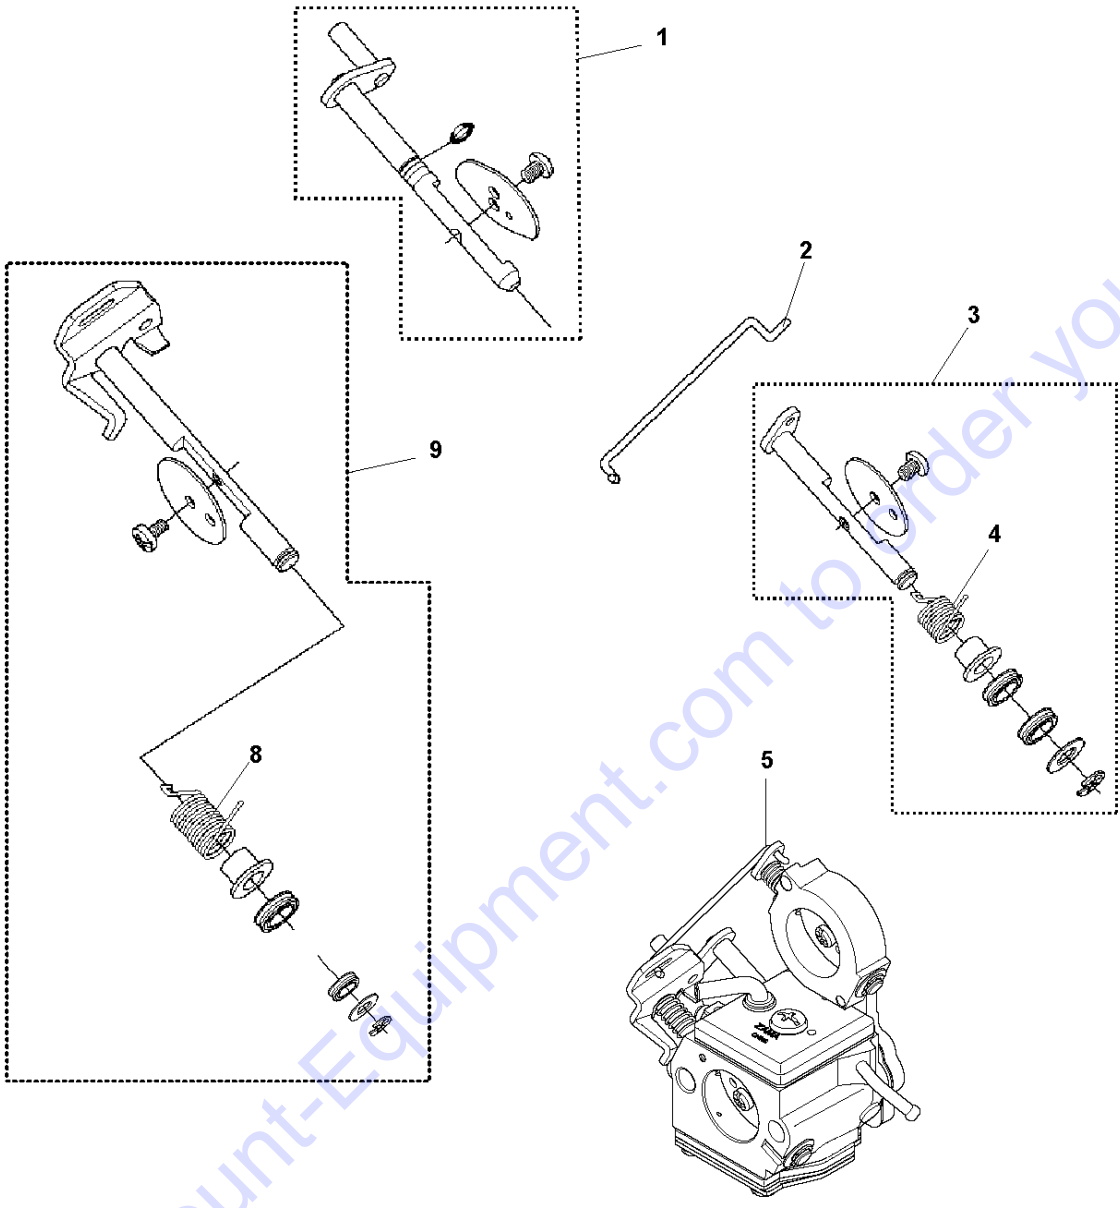

D K770
CARBURETOR

Go to Discount-Equipment.com to order your parts

CARBURETOR

K 770 VAC, 2018-10

Ref	Part No	Description	Remark	QTY	KIT
1	593 31 00-01	CHOKE SHAFT	Excl Japan	1	
2	506 39 65-01	ROD		1	
3	593 33 29-01	VALVE KIT		1	
4	506 39 75-01	SPRING		1	3
5	578 24 34-01	CARBURETTOR	Zama C3-EL53	1	
5	596 87 56-01	CARBURETTOR	Japan Only	1	
6	506 40 99-02	GASKET KIT		1	
7	506 41 00-04	GASKET KIT		1	
8	544 83 65-01	SPRING		1	9
9	593 30 99-01	THROTTLE SHAFT	Excl Japan	1	

Go to Discount-Equipment.com to order your parts