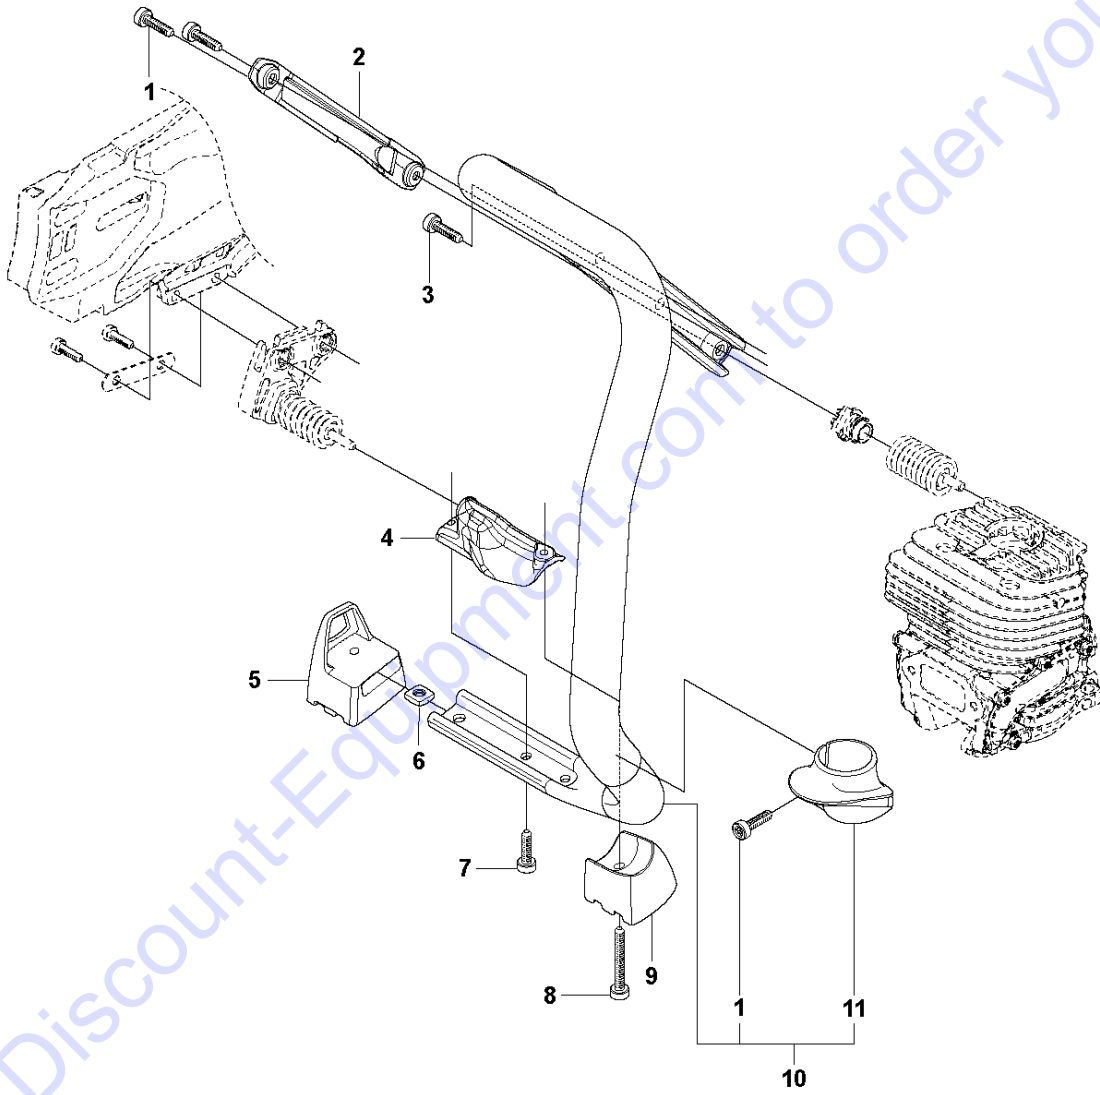

O K770
GROUND SUPPORT

GROUND SUPPORT

K 770 VAC, 2018-10

Ref	Part No	Description	Remark	QTY	KIT
1	503 21 54-20	SCREW ITXSCT		3	10
2	577 98 16-02	HOSE GUARD		1	
3	544 06 12-01	SCREW ITXSCM		1	
4	575 26 77-02	SPRING RETAINER		1	
5	522 83 23-01	GROUND SUPPORT		1	
6	503 22 65-04	SQUARE NUT		1	
7	503 21 53-10	SCREW ITXSCM		3	
8	503 21 53-40	SCREW ITXSCM		1	
9	522 83 24-01	GROUND SUPPORT		1	
10	581 11 06-03	HANDLE ASSY	Incl. 1,11	1	
11	506 38 71-02	STOP		1	10

Go to Discount-Equipment.com to order your parts