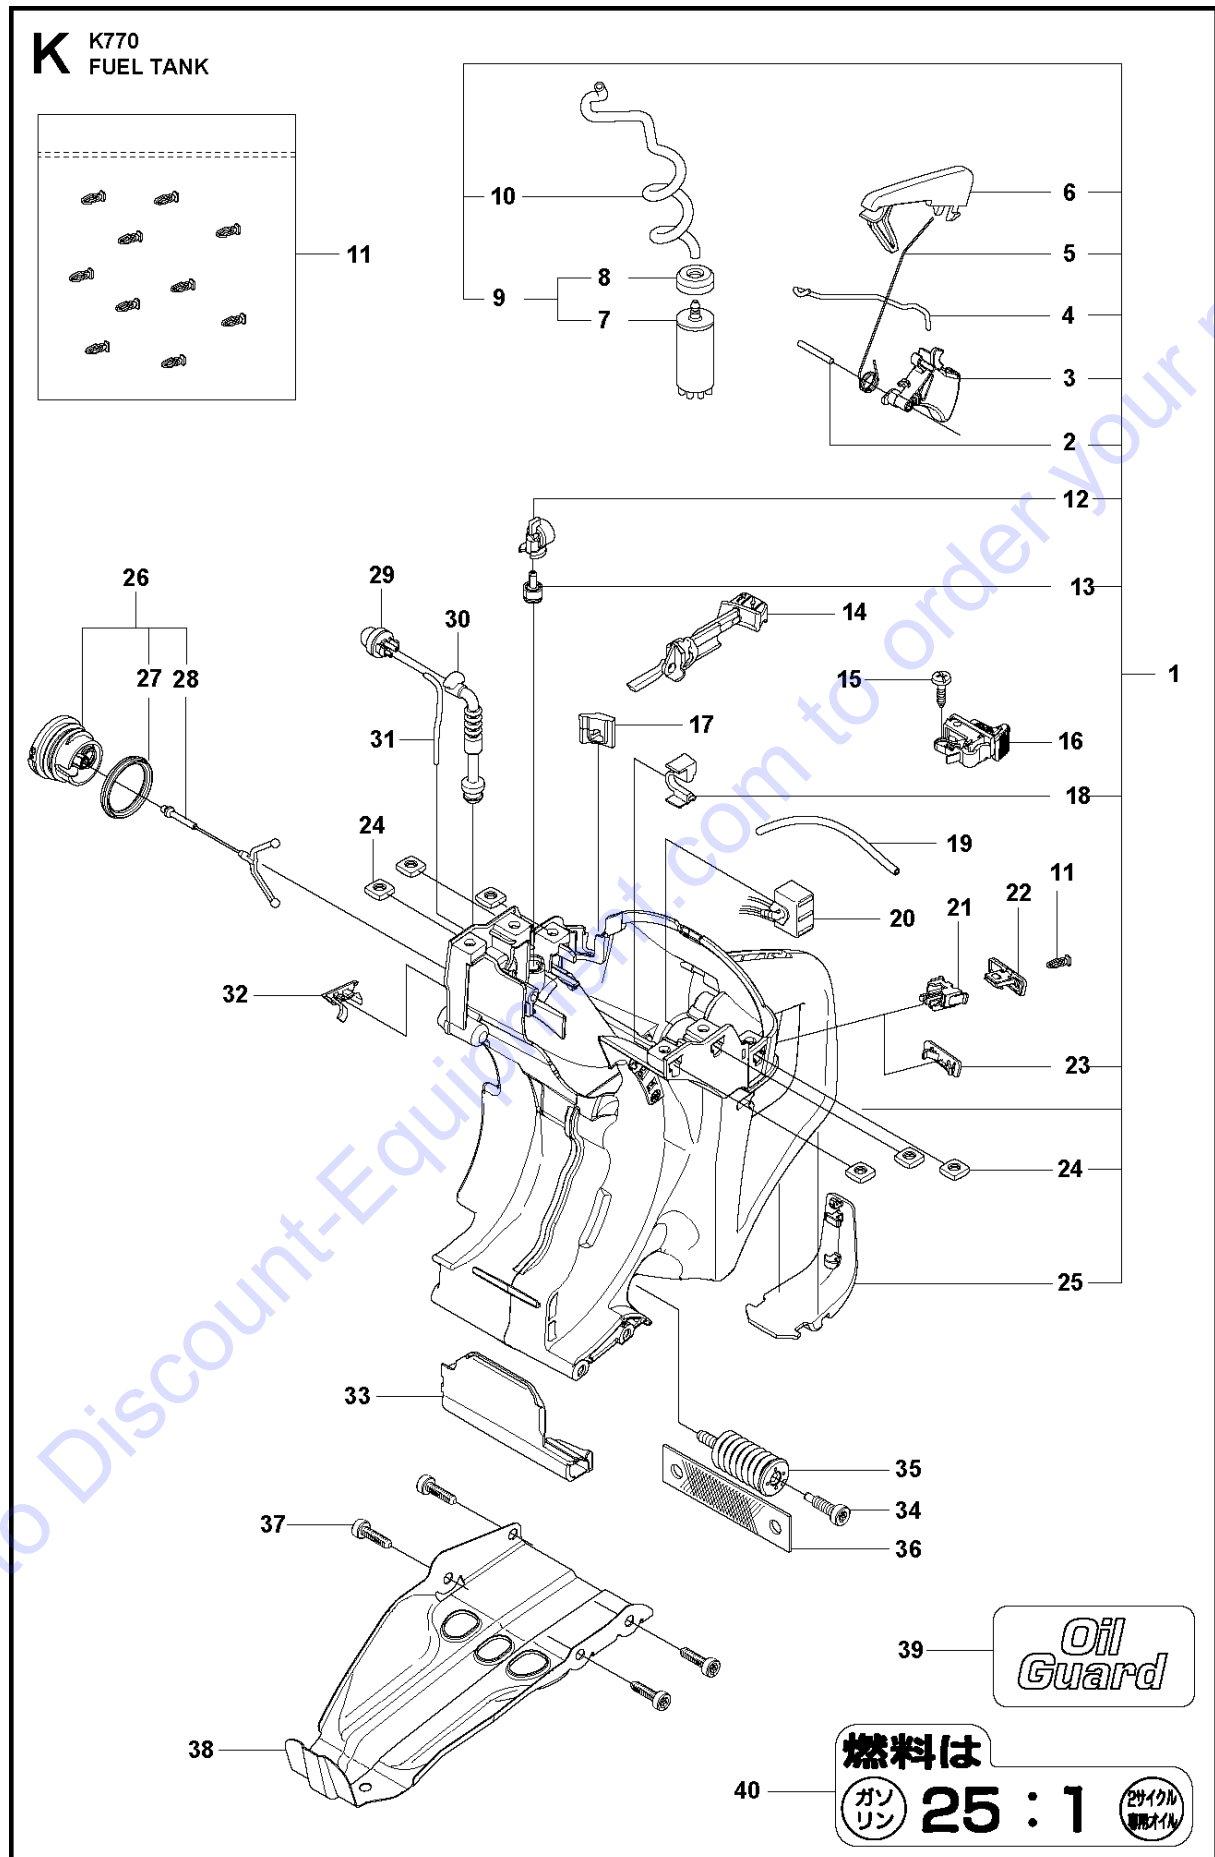

FUEL TANK

K 770 VAC, 2018-10

Ref	Part No	Description	Remark	QTY	KIT
1	593 28 18-02	FUEL TANK ASSY	Incl. 2 - 10, 12-13, 18, 23-25	1	
2	720 12 40-20	PARALLEL PIN		2	1
3	588 08 62-01	THROTTLE CONTROL		1	1
4	579 37 92-01	THROTTLE ROD		1	1
5	595 83 57-01	SPRING		1	1
6	588 13 77-01	THROTTLE LOCKOUT		1	1
7	506 26 41-01	FUEL FILTER		1	1, 9
8	506 27 11-01	HOSE CLAMP		1	1, 9
9	506 26 41-11	FUEL FILTER	Incl. 7 - 8	1	1
10	581 75 62-03	FUEL HOSE		1	
10	581 75 62-02	FUEL HOSE	Oil Guard	1	1
11	502 23 33-01	KIT	Oil Guard. Incl. 10 pins	1	
12	577 31 35-01	TANK VENT ASSY		1	1
13	501 15 29-01	TANK VENT ASSY		1	1
14	544 22 90-02	CHOKE CONTROL		1	
15	525 88 74-02	SCREW CITXPANT		1	
16	506 31 86-04	STOP SWITCH		1	
17	506 37 80-01	GROMMET		1	
18	544 39 32-01	HOSE CLIP		1	1
19	581 75 61-17	FUEL HOSE	OIL GUARD	1	
20	544 38 41-01	ELECTRONIC BOX	OIL GUARD	1	
21	501 01 88-01	HOUSING	OIL GUARD	1	
22	501 01 94-01	SWITCH	OIL GUARD	1	
23	501 37 13-01	LID		1	1
24	581 77 48-01	NUT		6	1
25	588 19 82-01	GROUND SUPPORT		1	1
26	522 62 00-03	TANK CAP ASSY		1	
27	589 24 11-01	GASKET		1	26
28	503 57 89-01	HOLDER		1	26
29	540 05 49-01	PURGE	PURGE	1	
30	505 19 52-01	FUEL HOSE	PURGE	1	
31	537 04 24-14	FUEL HOSE	PURGE	1	
32	506 39 46-02	HUB CAP		1	
33	506 38 15-01	HEAT SHIELD		1	
34	544 06 12-01	SCREW ITXSCM		1	
35	537 21 03-13	ANTIVIBRATION ELEMENT		1	
36	544 23 82-01	BAND		1	
37	503 21 54-20	SCREW ITXSCT		4	
38	506 37 19-02	BASEPLATE		1	
39	581 09 54-02	DECAL	Oil Guard	1	
40	506 31 30-01	LABEL	Japan Only		

Go to Discount Equipment.com to order your parts