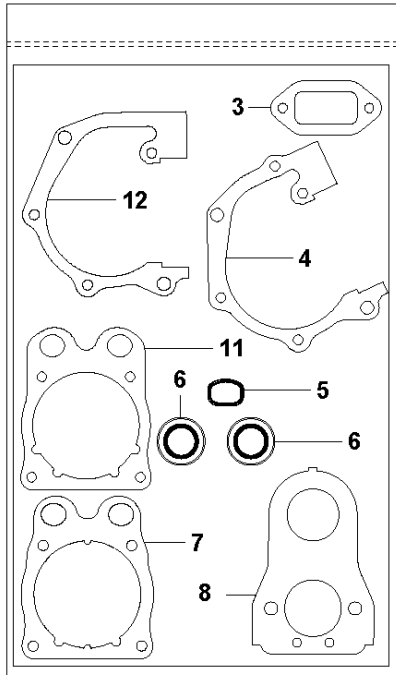

L K770
GASKET KIT

Go to DiscountEquipment.com to order your parts

GASKET KIT

K 770 VAC, 2018-10

Ref	Part No	Description	Remark	QTY	KIT
1	506 38 26-01	TOOL		1	
2	581 35 74-02	GASKET KIT	Incl. 3-8, 11-12	1	
3	588 93 25-01	GASKET		1	2
4	506 37 70-03	GASKET		1	2
5	544 21 93-02	INSERT		1	2
6	503 26 02-04	SEALING RING	Blue	2	2
7	581 28 53-01	GASKET		1	2
8	506 37 68-04	GASKET		1	2
9	502 23 33-01	KIT	Incl. 10 Pins	1	
10	502 28 70-03	KIT		1	
11	506 37 67-01	GASKET		1	2
12	506 37 70-02	GASKET		1	2

Go to Discount-Equipment.com to order your parts