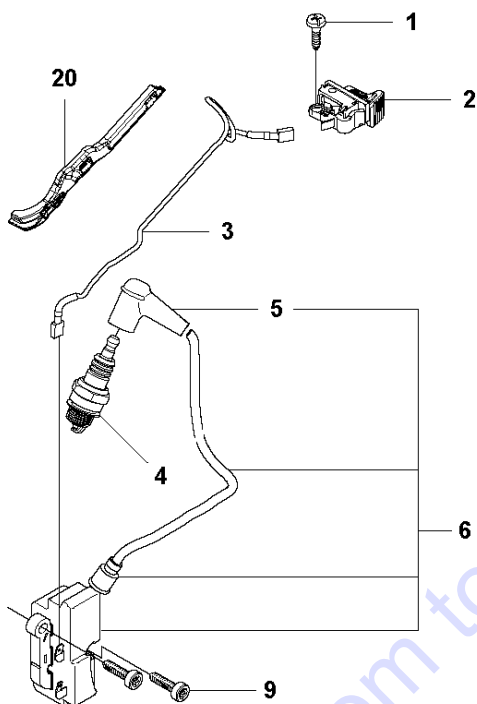

M K770
IGNITION SYSTEM

IGNITION SYSTEM

K 770 VAC, 2018-10

Ref	Part No	Description	Remark	QTY	KIT
1	525 88 74-02	SCREW CITXPANT		2	
2	506 31 86-04	STOP SWITCH		1	
3	586 49 72-01	CABLE		1	
4	503 23 51-11	SPARK PLUG	RCJ 6 Y	1	
5	501 48 54-02	SPARK PLUG CAP		1	6
6	594 72 96-01	IGNITION MODULE ASSY		1	
9	503 21 53-20	SCREW ITXSCM		2	
10	506 37 85-01	CABLE		1	
11	503 23 01-01	WASHER		1	
12	503 22 10-11	HEXAGON NUT	Incl. 14 - 19	1	
13	587 70 21-02	FLYWHEEL ASSY		1	
14	725 53 29-56	SCREW IHSCM		1	13
15	574 25 09-01	WEIGHT		1	13
16	503 23 00-42	WASHER		2	13
17	576 49 26-01	SPRING		2	13
18	501 67 32-03	PAWL		2	13
19	506 00 69-01	SCREW		2	13
20	577 24 28-01	CABLE HOLDER		1	

Go to Discount-Equipment.com to order your parts