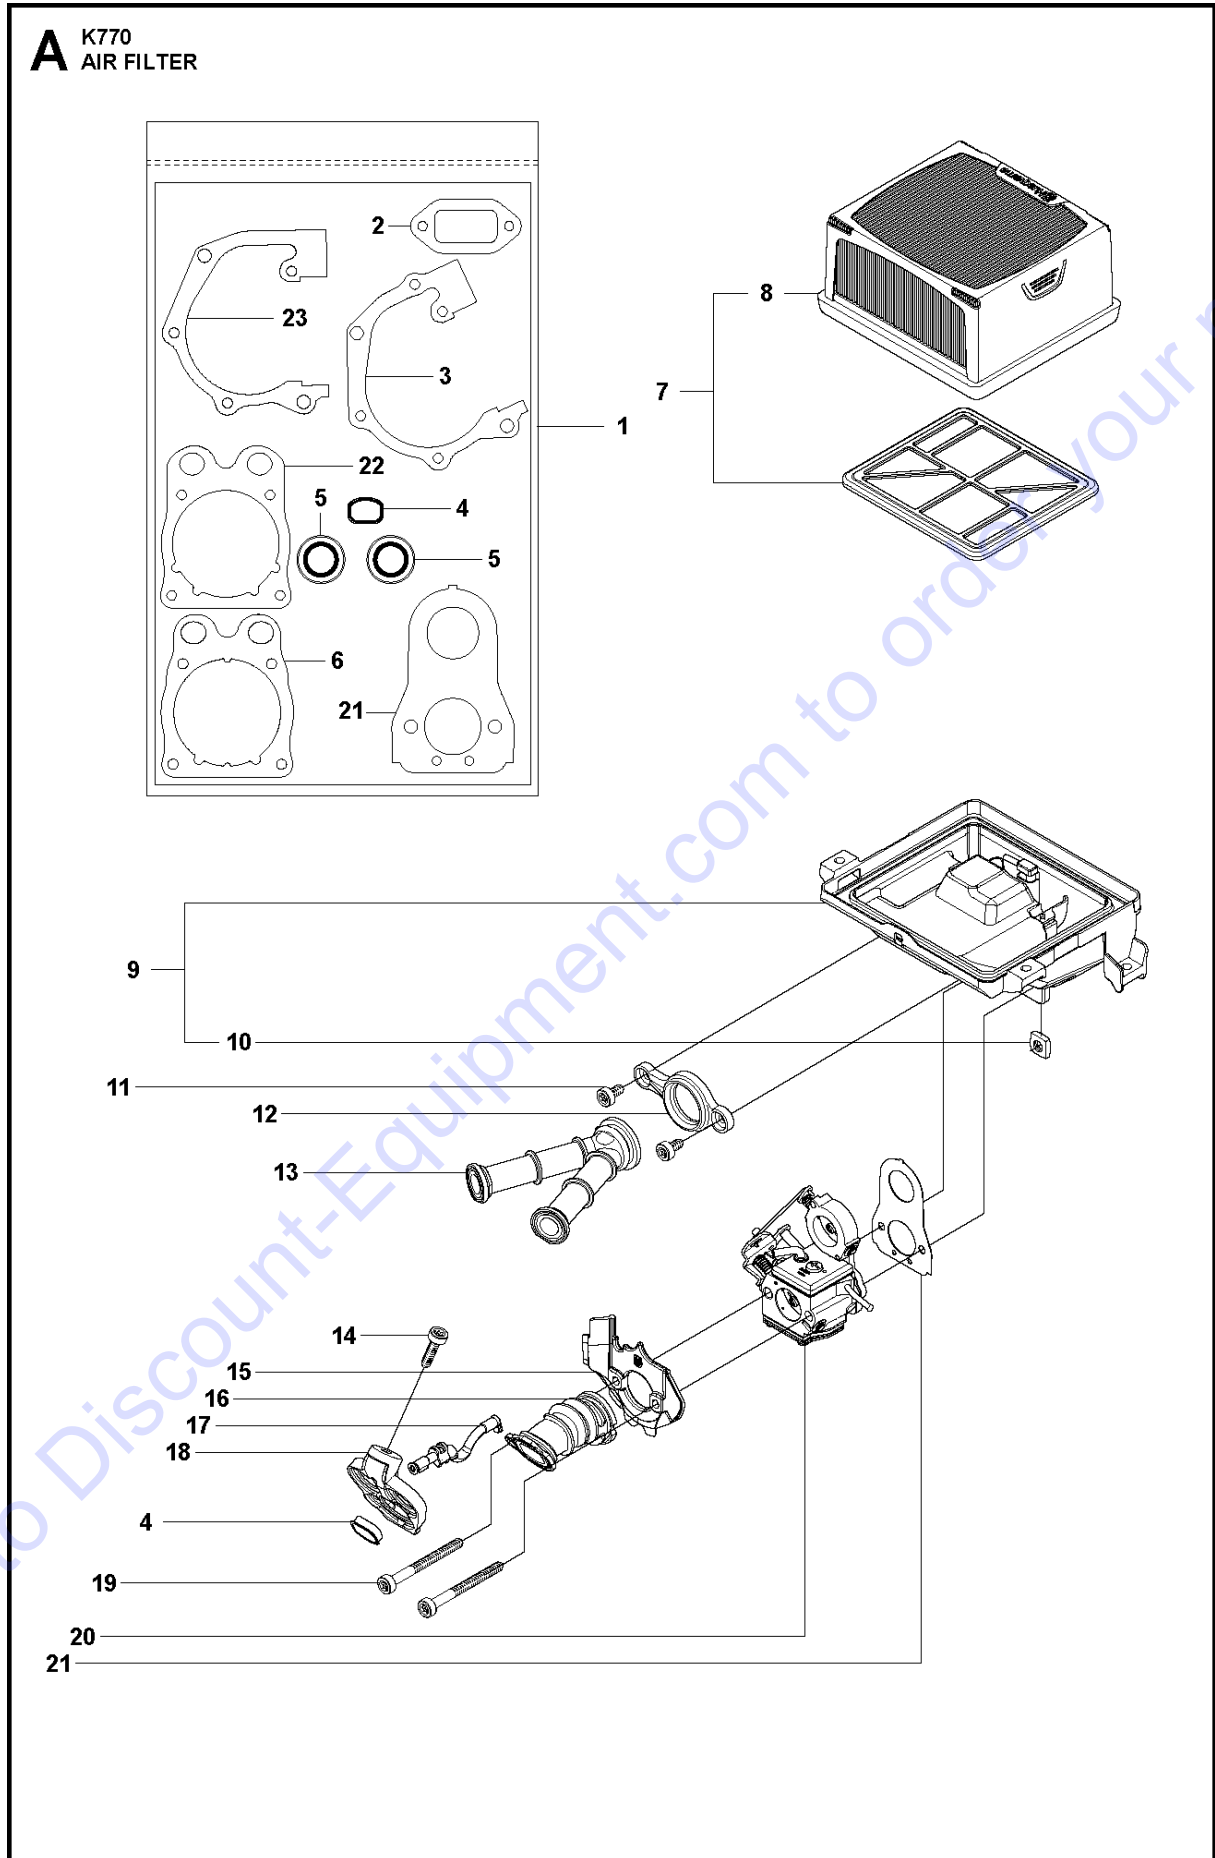

A K770
AIR FILTER

Go to Discount-Equipment.com to order your parts

AIR FILTER

K 770 VAC, 2018-10

Ref	Part No	Description	Remark	QTY	KIT
1	581 35 74-02	GASKET KIT	incl. 2 - 6, 21 - 23	1	
2	588 93 25-01	GASKET		1	1
3	506 37 70-03	GASKET		1	1
4	544 21 93-02	INSERT		1	1
5	503 26 02-04	SEALING RING	Blue	2	1
6	581 28 53-01	GASKET		1	1
7	574 36 23-02	AIR FILTER ASSY	Incl. 8	1	
8	525 47 06-02	AIR FILTER ASSY		1	7
9	575 35 40-01	CARBURETTOR BRACKET	Incl. 10	1	
10	581 77 48-01	NUT		4	9
11	503 21 53-10	SCREW ITXSCM		2	
12	506 37 06-01	FLANGE INLET PIPE		1	
13	525 73 32-01	INLET PIPE		1	
14	503 21 53-20	SCREW ITXSCM		1	
15	576 89 01-01	HEAT SHIELD		1	
16	525 73 31-01	INLET PIPE		1	
17	586 22 77-01	IMPULSE HOSE		1	
18	574 23 18-02	PLATE		1	
19	503 21 53-56	SCREW ITXSCM		2	
20	578 24 34-01	CARBURETTOR	Zama C3-EL53	1	
21	506 37 67-01	GASKET		1	1
22	506 37 67-01	GASKET		1	1
23	506 37 70-02	GASKET		1	1

Go to Discount-Equipment.com to order your parts