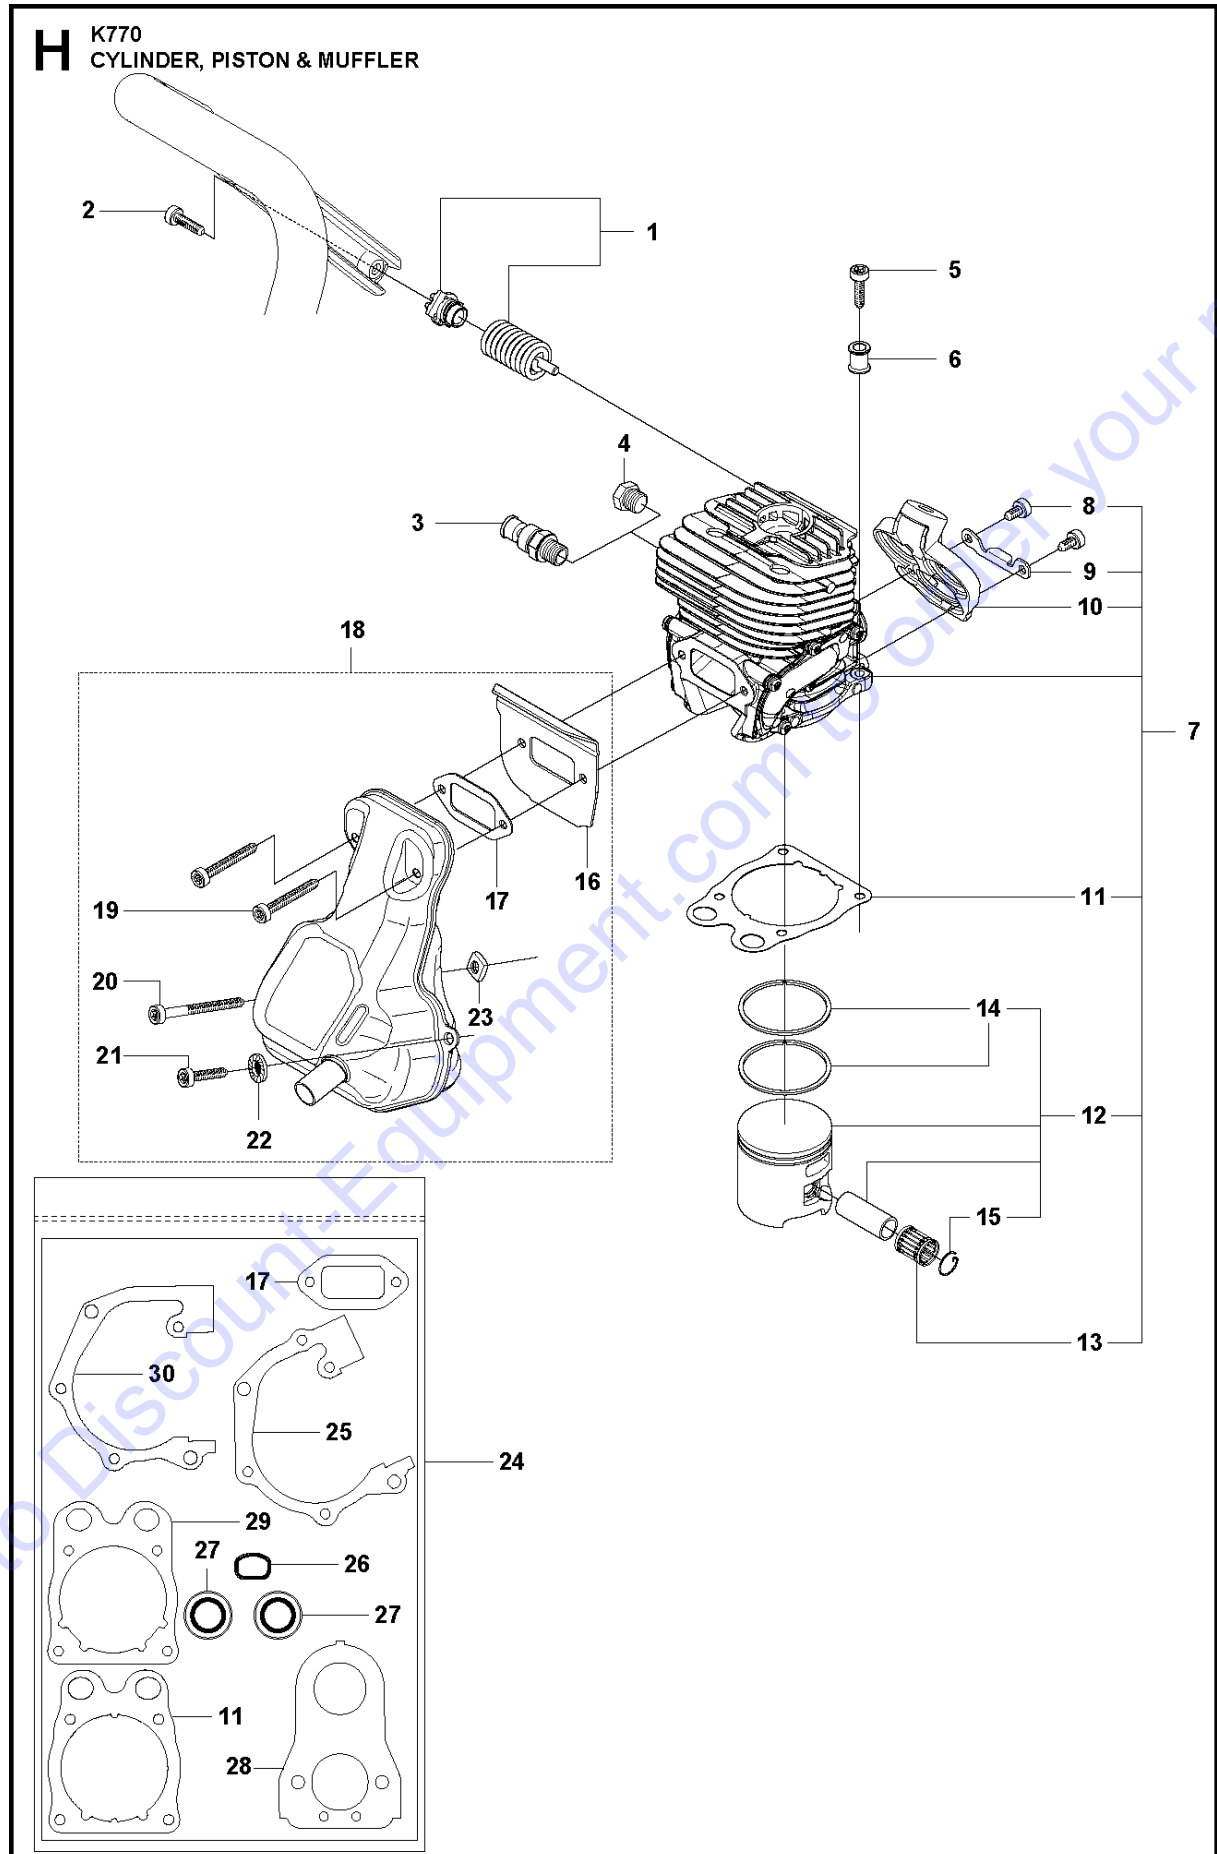

CYLINDER, PISTON & MUFFLER

K 770 VAC, 2018-10

Ref	Part No	Description	Remark	QTY	KIT
1	579 74 42-02	ANTIVIBRATION ELEMENT		1	
2	544 06 12-01	SCREW ITXSCM		1	
3	503 71 53-01	DECOMPRESSION VALVE		1	
4	503 55 22-01	PLUG		1	
5	503 21 53-40	SCREW ITXSCM		4	
6	576 71 76-02	SLEEVE		4	
7	581 47 61-03	CYLINDER ASSY	Incl. 8 - 13	1	
8	503 21 53-16	SCREW ITXSCM		2	7
9	506 36 88-01	BRACKET		1	7
10	574 23 18-02	PLATE		1	7
11	581 28 53-01	GASKET		1	7, 24
12	506 37 24-03	PISTON ASSY	Incl. 14 - 15	1	7
13	503 25 56-01	NEEDLE BEARING		1	7
14	522 99 01-01	PISTON RING		2	7
15	737 43 12-00	SNAP RING		2	7
16	588 91 51-01	HEAT DEFLECTOR		1	18
17	588 93 25-01	GASKET		1	18, 24
18	592 77 83-01	MUFFLER KIT	Incl. 16 -17, 19 - 23	1	
19	503 21 53-40	SCREW ITXSCM		2	18
20	503 21 53-56	SCREW ITXSCM		1	18
21	503 21 53-25	SCREW ITXSCM		1	18
22	503 23 04-02	WASHER		1	18
23	581 77 48-01	NUT		1	18
24	581 35 74-02	GASKET KIT	Incl. 11, 17, 25 - 30	1	
25	506 37 70-03	GASKET		1	24
26	544 21 93-02	INSERT		1	24
27	503 26 02-04	SEALING RING	Blue	2	24
28	506 37 68-04	GASKET		1	24
29	506 37 67-01	GASKET		1	24
30	506 37 70-02	GASKET		1	24

Go to Discount-Equipment.com to order your parts