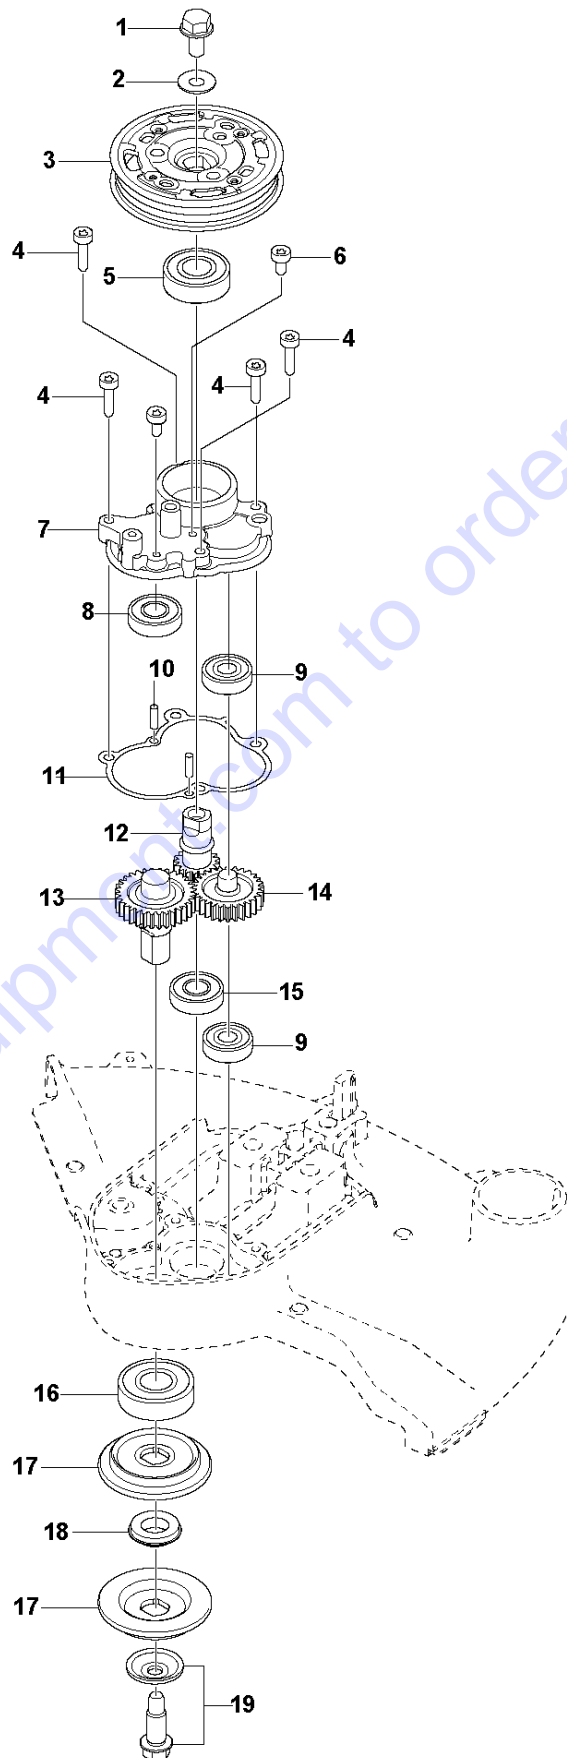

T K770 VAC
GEARS

Go to Discount-Equipment.com to order your parts

GEARS

K 770 VAC, 2018-10

Ref	Part No	Description	Remark	QTY KIT
1	503 20 00-45	SCREW EHHFM		1
2	503 23 01-16	WASHER		1
3	590 89 58-01	PULLEY		1
4	503 21 53-26	SCREW ITXSCM		4
5	583 95 33-01	BALL BEARING		1
6	503 21 53-10	SCREW ITXSCM		2
7	590 37 01-01	GEARBOX		1
8	590 52 59-01	BALL BEARING		1
9	590 52 57-01	BALL BEARING		2
10	720 12 69-52	PARALLEL PIN		2
11	590 37 04-01	DUST SEAL		1
12	593 84 09-01	DRIVE SHAFT ASSY		1
13	593 84 07-02	SHAFT ASSY		1
14	593 84 08-03	SPINDLE ASSY		1
15	590 52 58-01	BALL BEARING		1
16	590 52 60-01	BALL BEARING		1
17	590 37 06-01	FLANGE WASHER		2
18	506 37 96-20	KIT	Diam 30,5mm, JP only	1
18	506 37 96-20	KIT	Diam 20, UK only	1
18	506 37 96-20	KIT	Diam 20/25, 4mm	1
19	590 50 38-01	SCREW		1
20	544 90 84-06	BELT		1

Go to Discount-Equipment.com to order your parts