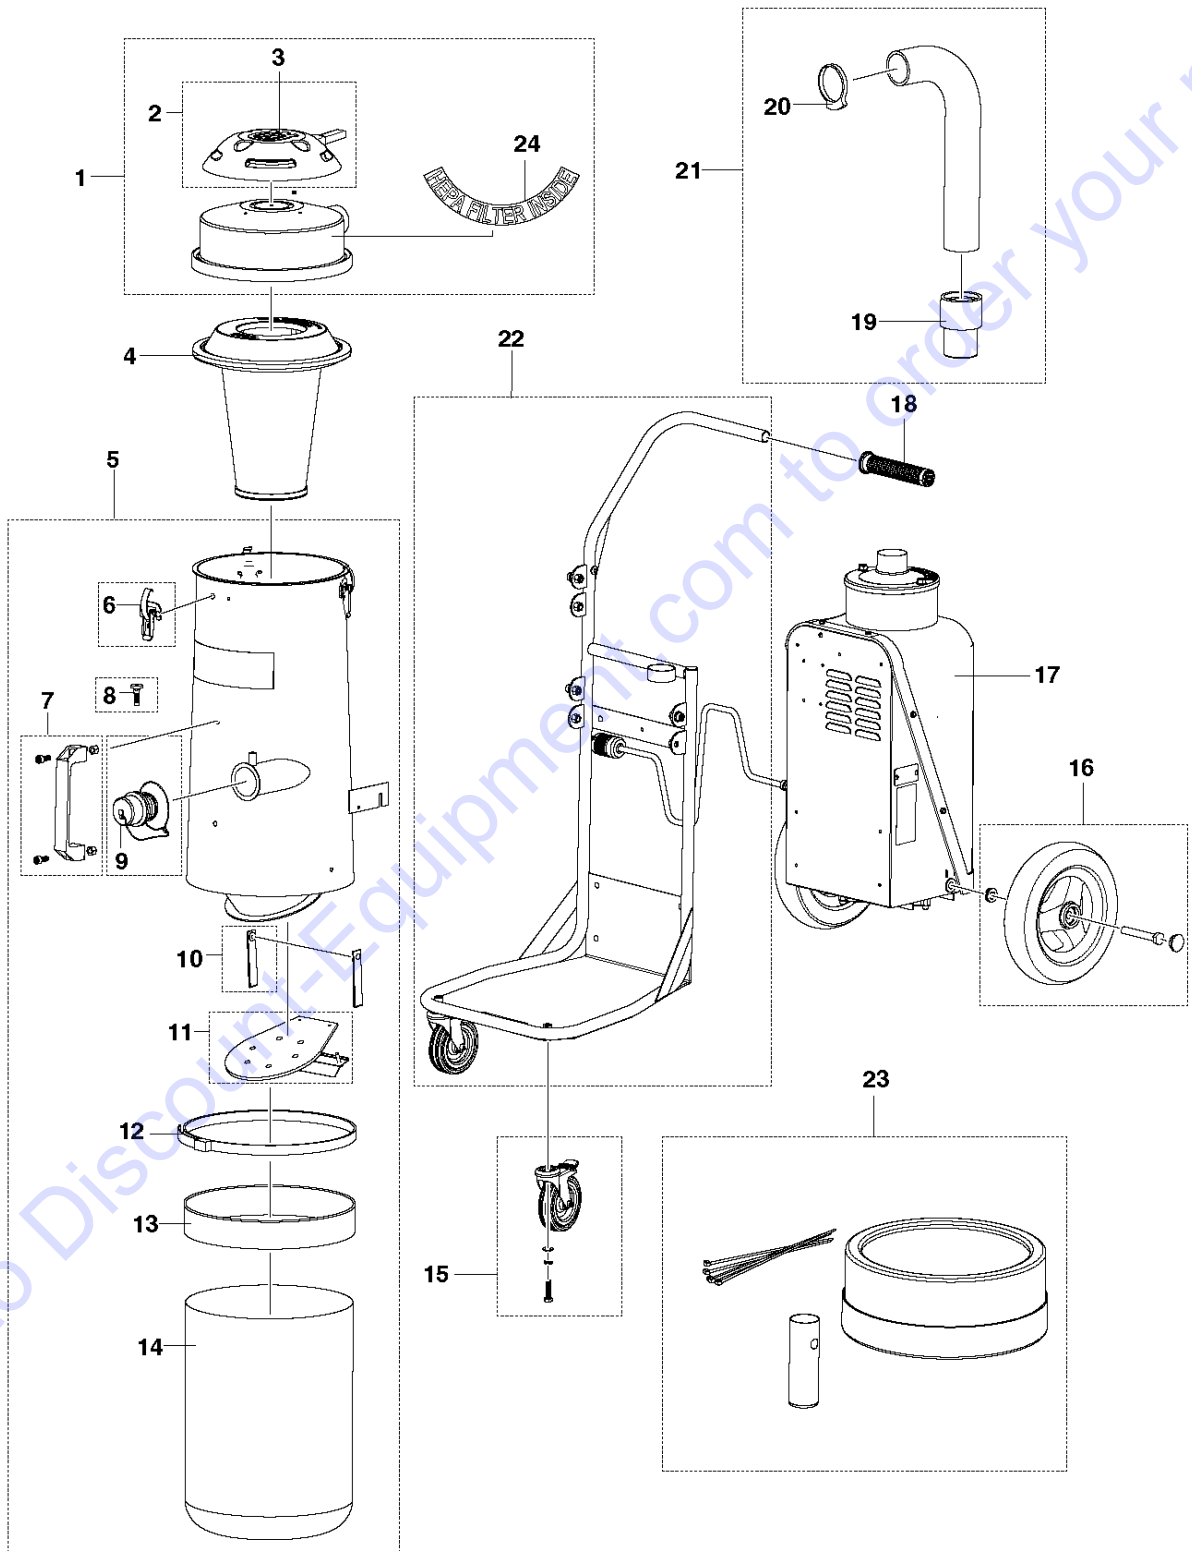

A S 13

Go to Discount-Equipment.com to order your parts

Ref	Part No	Description	Remark	QTY	KIT
1	590 47 62-02	TANK CAP ASSY		1	
2	590 41 50-02	VALVE		1	1
3	590 39 96-02	COVER KIT		1	1
4	590 39 74-01	FILTER		1	
5	590 47 63-02	TANK		1	
6	590 39 64-01	HOLDER KIT		3	5
7	590 39 88-01	HANDLE KIT		1	5
8	590 40 16-01	LOCKING PIN		1	5
9	590 41 51-01	LID		1	5
10	590 40 27-01	HOLDER KIT		1	5
11	590 39 86-01	FLAP		1	5
12	590 40 18-01	STRAP		1	5
13	590 40 23-01	SEAL		1	5
14	590 39 61-02	PLASTIC BAG		1	5
15	590 39 72-01	WHEEL KIT		1	
16	590 39 70-01	REAR WHEEL		1	
17	590 47 71-01	MOTOR HOUSING	120V	1	
17	590 47 67-01	MOTOR HOUSING	230V	1	
18	590 40 13-02	HANDLE GRIP		1	
19	590 43 81-01	HOSE		1	21
20	590 40 08-01	HOSE CLAMP		1	21
21	590 39 90-01	HOSE KIT		1	
22	590 39 92-01	FRAME		1	
23	590 39 85-01	PACKING		1	
24	591 97 60-01	DECAL		1	1

Go to Discount-Equipment.com to order your parts