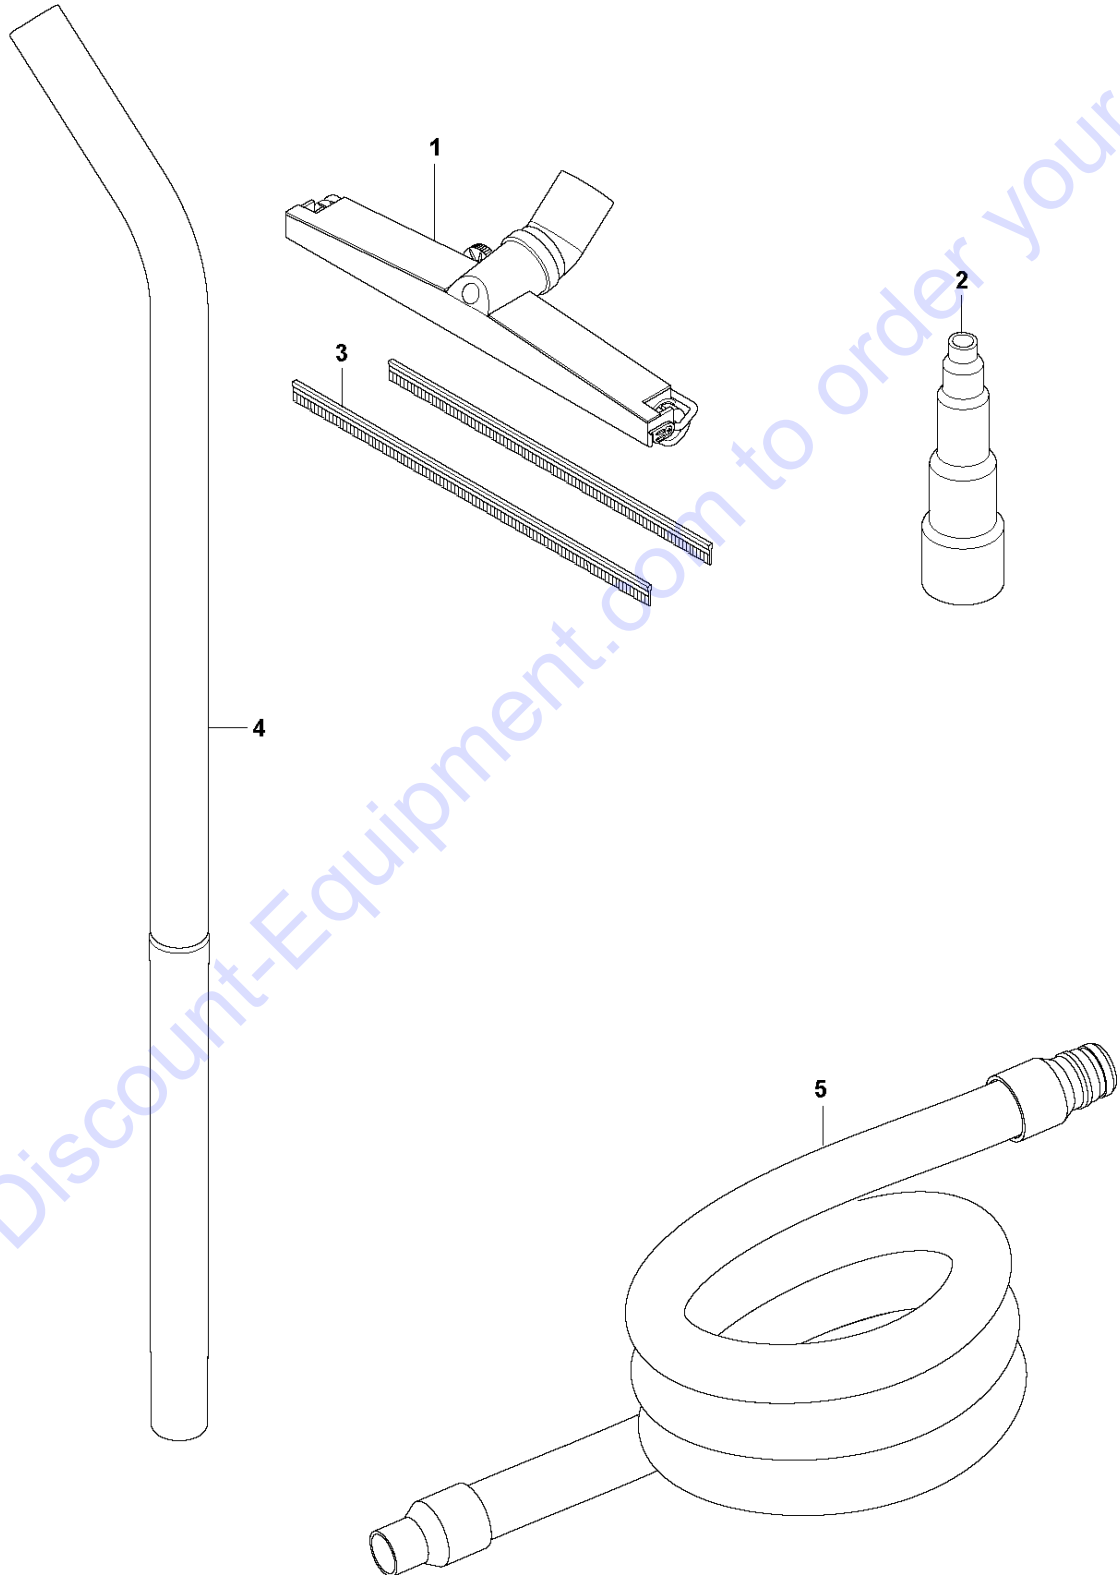

E S 13
ACCESSORIES

Go to Discount-Equipment.com to order your parts

ACCESSORIES S13, 967664001, 967664002, 967664003, 967664004, 967664005, 967664006
, 2019-06

Ref	Part No	Description	Remark	QTY KIT
1	591 99 27-01	NOZZLE		1
2	594 95 69-01	ADAPTER		1
3	591 68 76-01	STRIP		1
4	590 42 86-01	TOOL		1
5	590 43 72-01	HOSE		1

Go to Discount-Equipment.com to order your parts