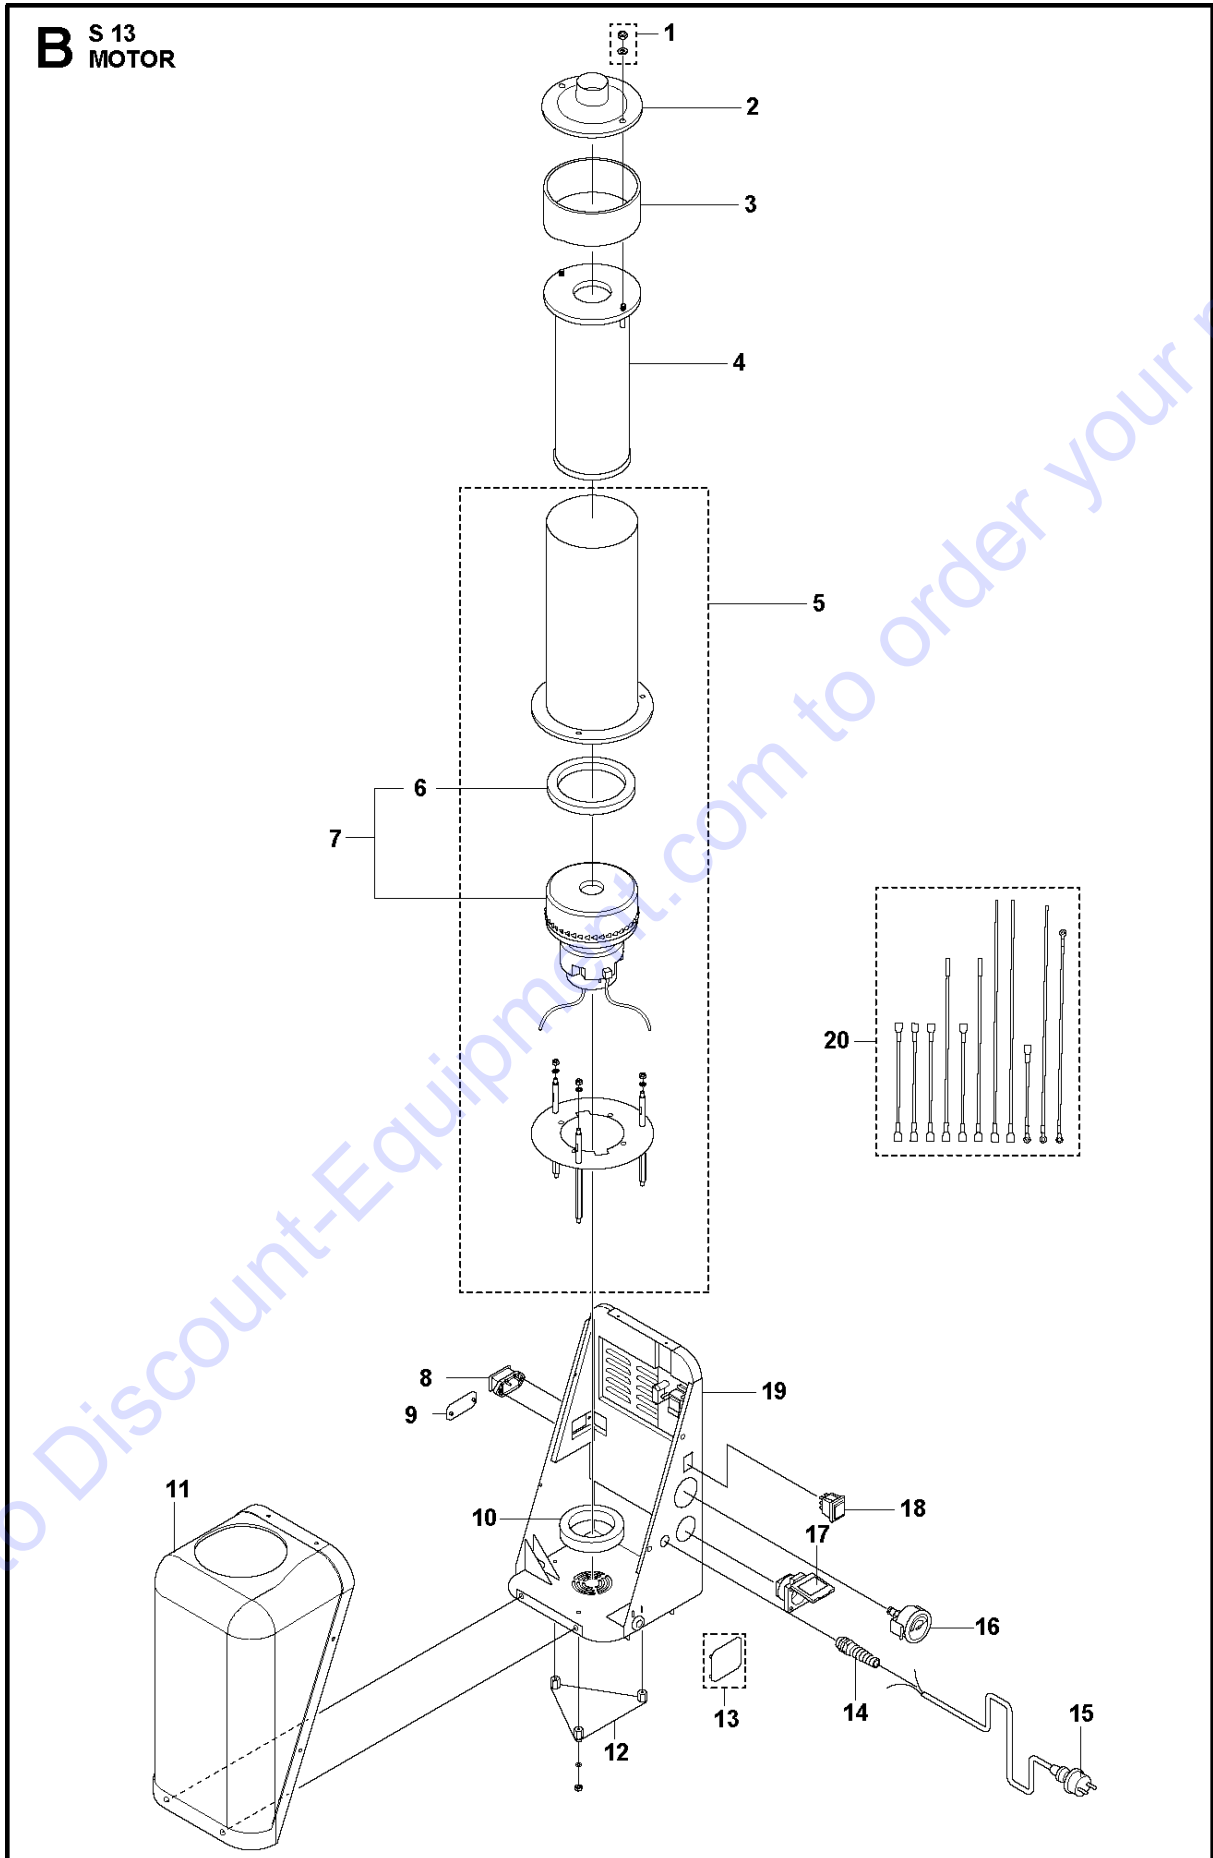

B S 13
MOTOR

MOTOR
, 2019-06

S13, 967664001, 967664002, 967664003, 967664004, 967664005, 967664006

Ref	Part No	Description	Remark	QTY	KIT
1	590 40 07-01	NUT		2	
2	590 39 89-01	FILTER COVER		2	
3	590 40 04-01	SEALING COLLAR		1	
4	590 42 98-01	FILTER		1	
5	590 41 55-01	MOTOR	230 V, Incl nipple	1	
5	590 42 70-01	MOTOR	230 V	1	
5	590 41 57-01	MOTOR	120 V, Incl nipple	1	
5	590 42 71-01	MOTOR	120 V	1	
6	590 45 15-01	SEAL KIT		1	5
7	590 39 69-01	MOTOR KIT	230 V	1	5
7	591 92 18-01	MOTOR	120 V	1	5
8	590 41 53-01	HOUR METER		1	
9	590 41 56-01	COVER		1	
10	590 44 90-01	COVER PLATE		1	
11	591 85 96-01	HOOD		1	
12	590 47 68-01	COVER LID		1	
13	590 47 72-01	COVER LID		1	
14	590 40 25-01	CABLE GROMMET	230 V	1	
14	590 39 95-01	CABLE GROMMET	120 V	1	
15	593 71 74-03	POWER CORD	EU	1	
15	593 71 74-02	POWER CORD	AUS	1	
15	593 71 74-08	POWER CORD	US	1	
15	593 71 74-04	POWER CORD	UK	1	
16	590 39 67-01	MANOMETER		1	
17	590 39 63-01	ELECTRICAL SYSTEM		1	
17	597 15 17-01	SOCKET		1	
18	590 40 30-01	SWITCH		1	
19	590 47 70-01	CHASSIS		1	
20	596 95 69-01	DIAGRAM	EU/AUS	1	
20	596 95 69-03	DIAGRAM	US	1	
20	596 95 69-02	DIAGRAM	UK	1	

Go to Discount-Equipment.com to order your parts