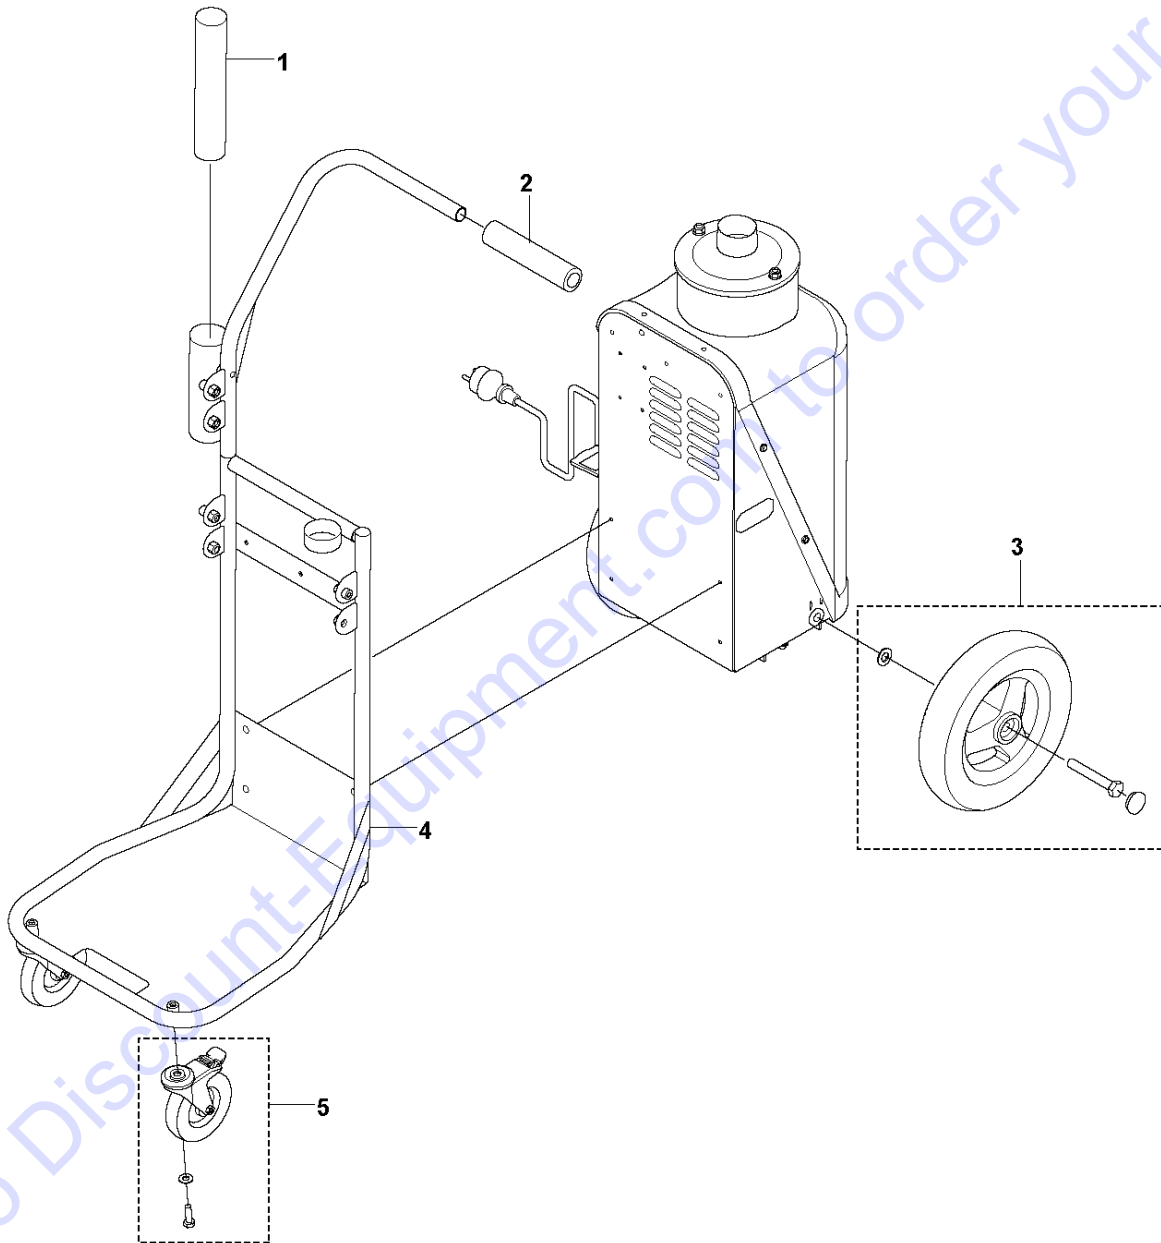

C S 13
FRAME

FRAME
, 2019-06

S13, 967664001, 967664002, 967664003, 967664004, 967664005, 967664006

Ref	Part No	Description	Remark	QTY KIT
1	590 42 60-01	CLIP		1
2	596 91 28-03	HANDLE		1
3	590 39 70-01	REAR WHEEL		2
4	590 39 92-01	FRAME		1
5	590 39 72-01	WHEEL KIT		2

Go to Discount-Equipment.com to order your parts