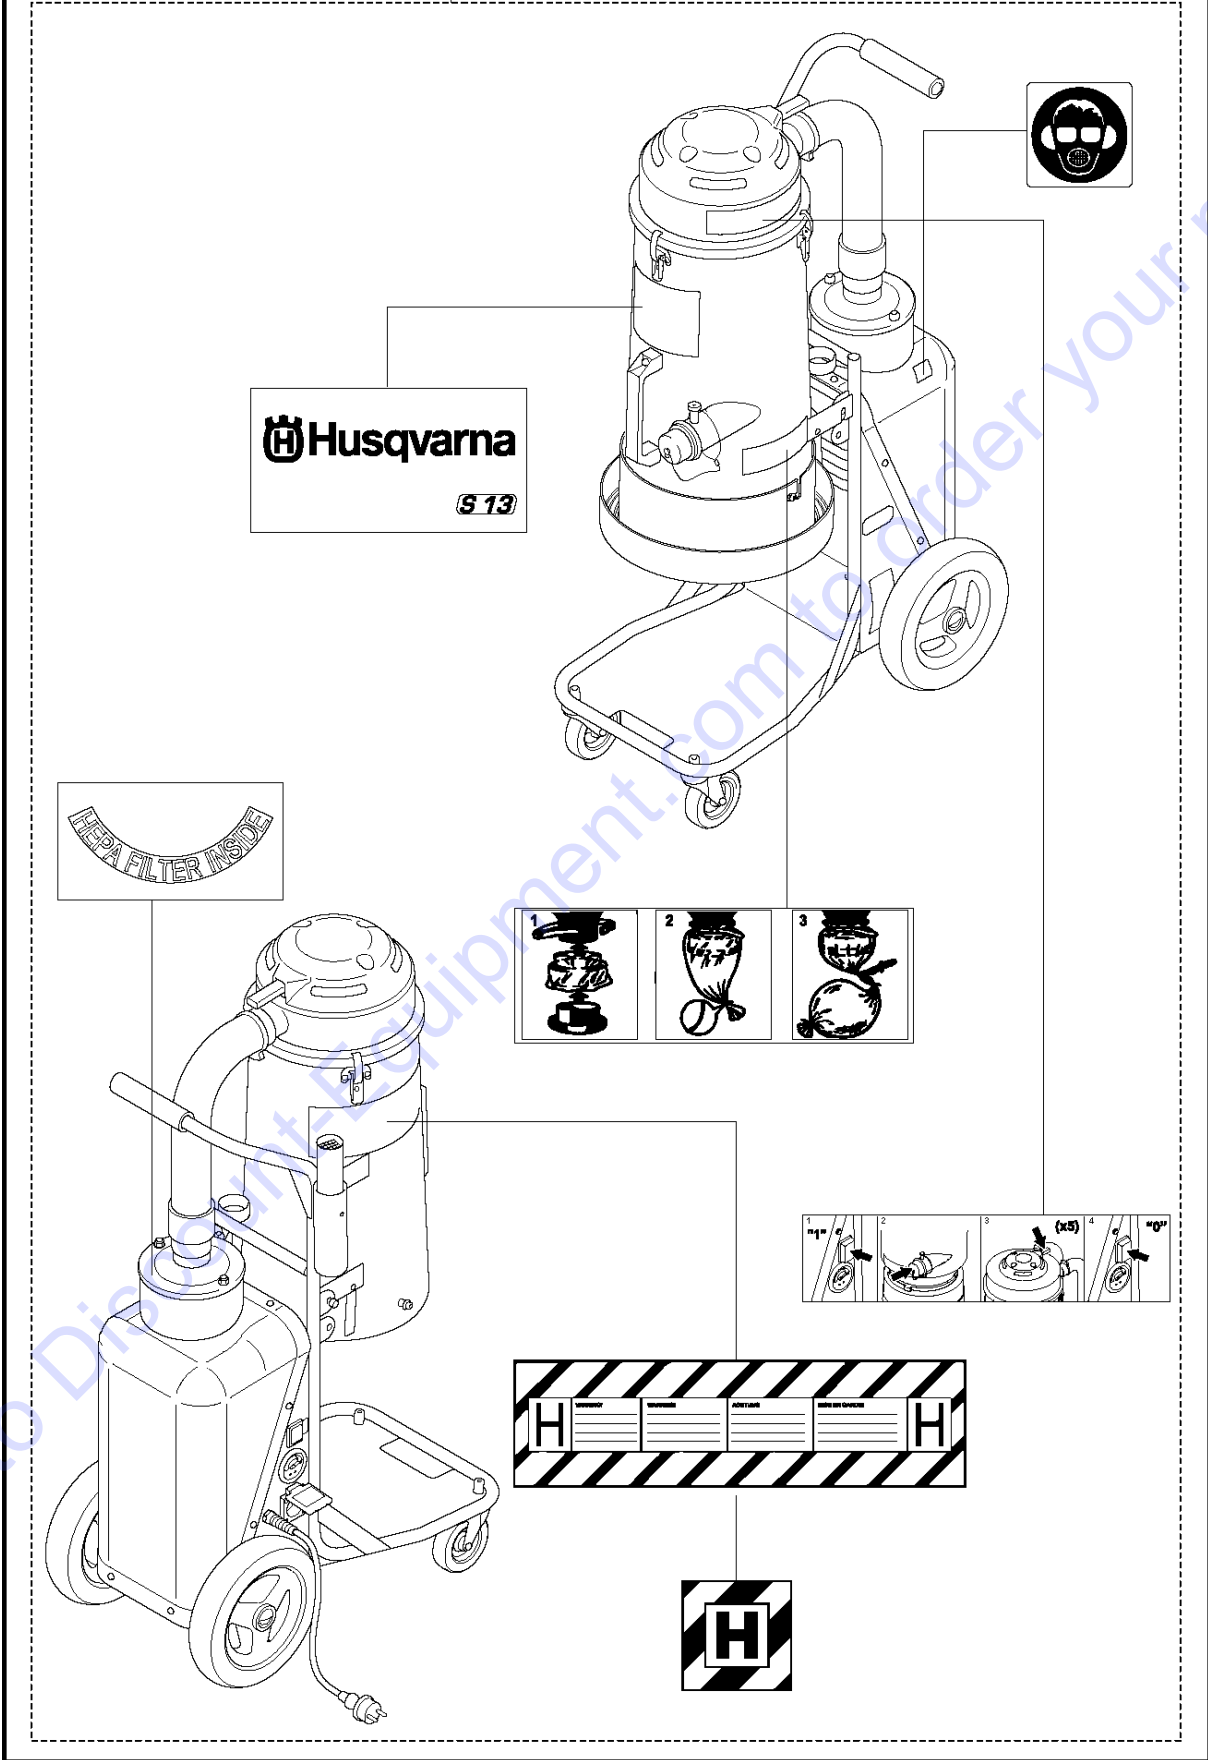

FRAME
, 2019-06

S13, 967664001, 967664002, 967664003, 967664004, 967664005, 967664006

Ref	Part No	Description	Remark	QTY KIT
1	590 42 60-01	CLIP		1
2	596 91 28-03	HANDLE		1
3	590 39 70-01	REAR WHEEL		2
4	590 39 92-01	FRAME		1
5	590 39 72-01	WHEEL KIT		2

Go to Discount-Equipment.com to order your parts

D S 13
DECALS

1