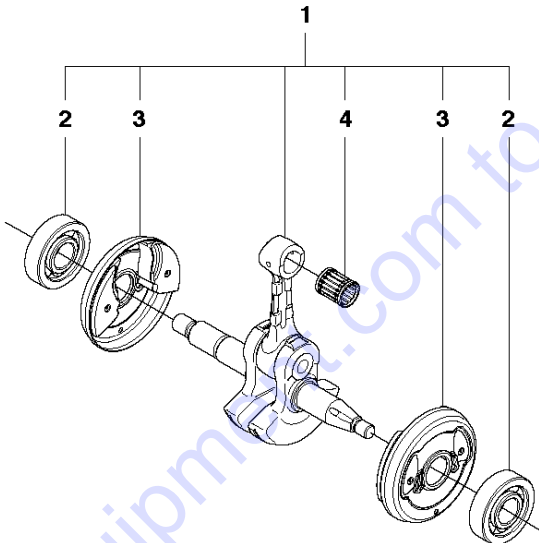

Go to Discount-Equipment.com to order your parts

D K760 Cut-n-Break
CYLINDER, PISTON & MUFFLER

CYLINDER, PISTON & MUFFLER

K760 CUT-N-BREAK, 2013-06

Ref	Part No	Description	Remark	QTY KIT
1	505 42 45-01	ANTIVIBRATION ELEMENT		1
2	544 06 12-01	SCREW ITXSCM		1
3	503 71 53-01	DECOMPRESSION VALVE		1
4	503 55 22-01	PLUG		1
5	503 21 53-40	SCREW ITXSCM		4
6	576 71 76-02	SLEEVE		4
7	581 47 61-01	CYLINDER ASSY	Incl. 8 - 13	1
8	503 21 53-16	SCREW ITXSCM		2
9	506 36 88-01	BRACKET		1
10	574 23 18-01	PLATE		1
11	581 28 53-01	GASKET		1
12	506 37 24-02	PISTON ASSY	Incl. 13 - 15	1
13	577 57 24-01	NEEDLE BEARING		1
14	503 28 90-47	PISTON RING		2
15	737 43 12-00	SNAP RING		2
16	506 37 58-02	COOLING AIR CONDUCTOR		1
17	506 37 69-02	GASKET		1
18	506 36 42-04	MUFFLER ASSY		1
19	503 21 53-40	SCREW ITXSCM		2
20	503 21 53-56	SCREW ITXSCM		1
21	503 21 53-25	SCREW ITXSCM		1
22	503 23 04-02	WASHER		1
23	581 77 48-01	NUT		1
24	581 35 74-01	GASKET KIT	Incl. 11, 17, 25 - 30	1
25	506 37 70-03	GASKET		1
26	544 21 93-02	INSERT		1
27	503 26 02-04	SEALING RING	Blue	2
28	506 37 68-04	GASKET		1
29	506 37 67-01	GASKET		1
30	506 37 70-02	GASKET		1

Go to Discount-Equipment.com to order your parts

E K760 Cut-n-Break
CRANKSHAFT

Go to Discount-Equipment.com to order your parts

CRANKSHAFT

K760 CUT-N-BREAK, 2013-06

Ref	Part No	Description	Remark	QTY KIT
1	502 29 50-02	CRANKSHAFT ASSY	Incl. 2 - 4	1
2	738 22 02-25	BALL BEARING		2
3	537 20 33-01	CUP		2
4	503 25 56-01	NEEDLE BEARING		1