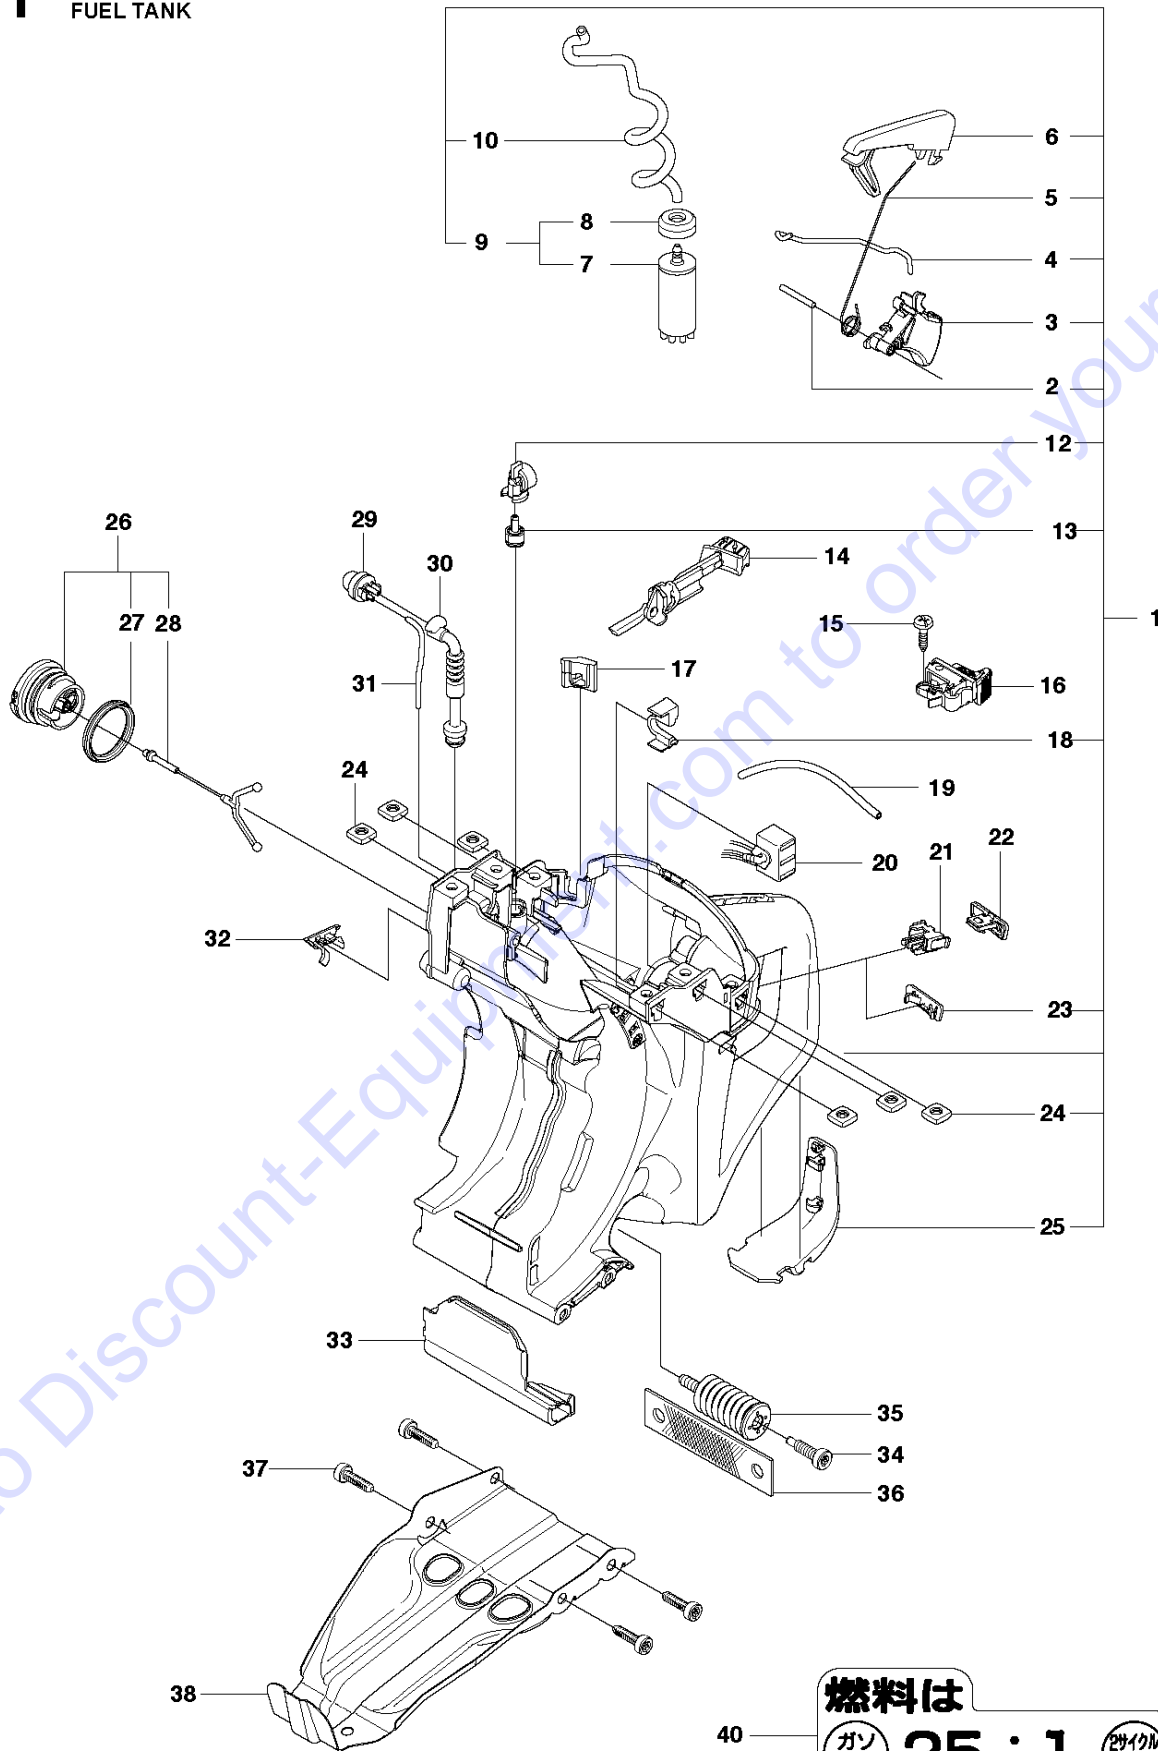

F K760 CnB
FUEL TANK

燃料は
ガソリン 25 : 1 ツサイクル専用オイル

FUEL TANK

K760 CUT-N-BREAK, 2013-06

Ref	Part No	Description	Remark	QTY KIT
1	593 28 18-01	FUEL TANK ASSY	Incl. 2 - 10, 12-13, 18, 23-25	1
2	720 12 40-20	PARALLEL PIN		2
3	588 08 62-01	THROTTLE CONTROL		1
4	579 37 92-01	THROTTLE ROD		1
5	587 74 60-01	SPRING		1
6	588 13 77-01	THROTTLE LOCKOUT		1
7	506 26 41-01	FUEL FILTER		1
8	506 27 11-01	HOSE CLAMP		1
9	506 26 41-11	FUEL FILTER	Incl. 7 - 8	1
10	581 75 62-03	FUEL HOSE		1
12	577 31 35-01	TANK VENT ASSY		1
13	501 15 29-01	TANK VENT ASSY		1
14	544 22 90-02	CHOKE CONTROL		1
15	525 88 74-02	SCREW CITXPANT		1
16	506 31 86-04	STOP SWITCH		1
17	506 37 80-01	GROMMET		1
18	544 39 32-01	HOSE CLIP		1
19	581 75 61-17	FUEL HOSE		1
20	544 38 41-01	ELECTRONIC BOX		1
21	501 01 88-01	HOUSING		1
22	501 01 94-01	SWITCH		1
23	501 37 13-01	LID		1
24	581 77 48-01	NUT		6
25	588 19 82-01	GROUND SUPPORT		1
26	522 62 00-03	TANK CAP ASSY		1
27	589 24 11-01	GASKET		1
28	503 57 89-01	HOLDER		1
29	540 05 49-01	PURGE		1
30	505 19 52-01	FUEL HOSE		1
31	537 04 24-14	FUEL HOSE		1
32	506 39 46-02	HUB CAP		1
33	506 38 15-01	HEAT SHIELD		1
34	544 06 12-01	SCREW ITXSCM		1
35	537 21 03-12	ANTIVIBRATION ELEMENT		1
36	544 23 82-01	BAND		1
37	503 21 54-20	SCREW ITXSCT		4
38	506 37 19-02	BASEPLATE		1
40	506 31 30-01	LABEL	Japan Only	1

Go to Discount-Equipment.com to order your parts