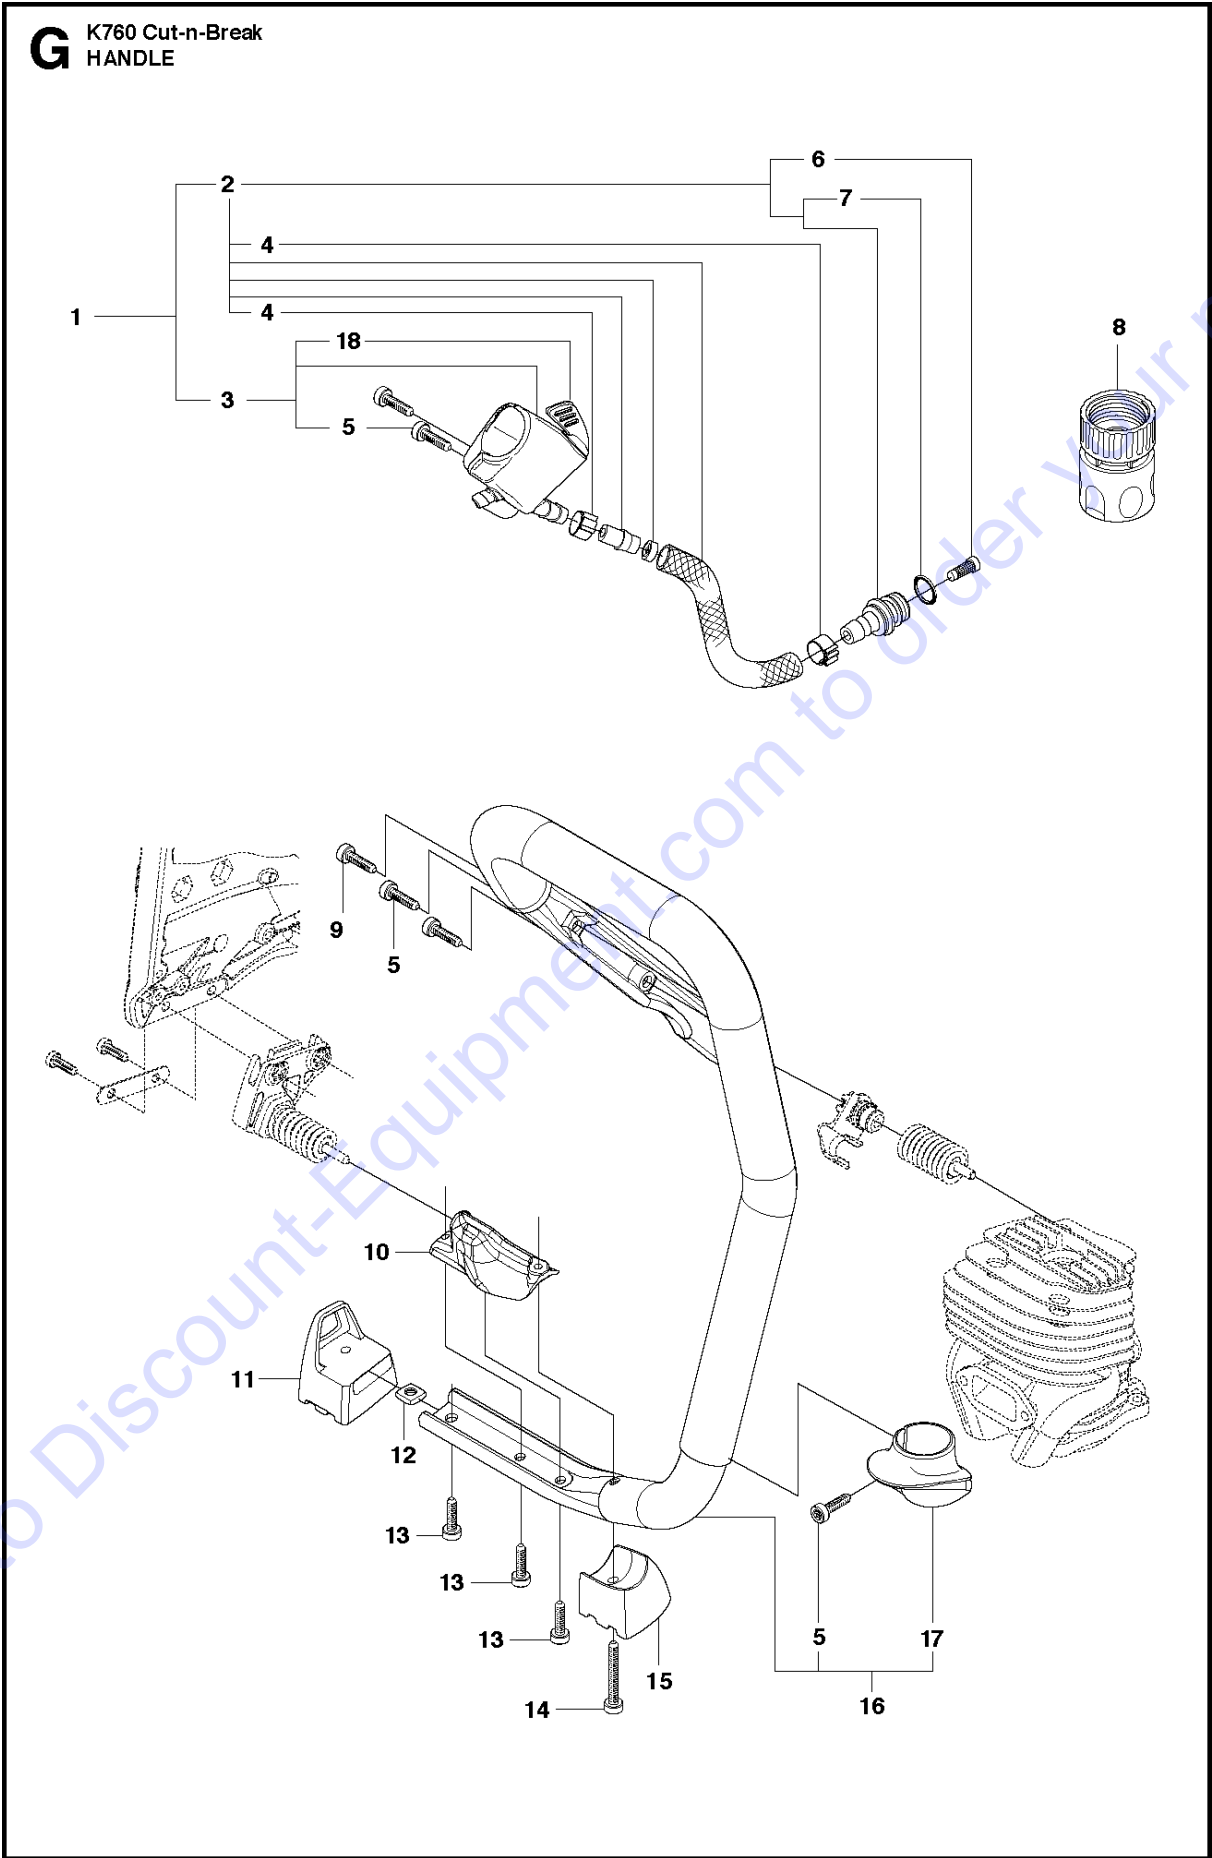

G K760 Cut-n-Break
HANDLE

HANDLE

K760 CUT-N-BREAK, 2013-06

Ref	Part No	Description	Remark	QTY KIT
1	505 09 55-03	HOSE KIT	Incl. 2-3	1
2	575 51 62-01	HOSE ASSY	Incl. 4-5, 7-8	1
3	506 38 60-05	VALVE ASSY	Incl. 7	1
4	506 49 87-02	HOSE CLAMP		2
5	503 21 54-20	SCREW ITXSCT		5
6	506 29 88-01	FILTER		1
7	505 10 35-01	O-RING		1
8a	503 26 60-03	COUPLER	USA, Canada	1
8b	503 26 60-04	COUPLER		1
9	544 06 12-01	SCREW ITXSCM		1
10	575 26 77-01	SPRING RETAINER		1
11	522 83 23-01	GROUND SUPPORT		1
12	503 22 65-04	SQUARE NUT		1
13	503 21 53-10	SCREW ITXSCM		3
14	503 21 53-40	SCREW ITXSCM		1
15	522 83 24-01	GROUND SUPPORT		1
16	575 35 13-01	FRONT HANDLE ASSY	Incl. 6, 17-18	1
17	506 38 71-02	STOP		1
18	576 03 29-01	VALVE SPINDLE		1

Go to Discount-Equipment.com to order your parts