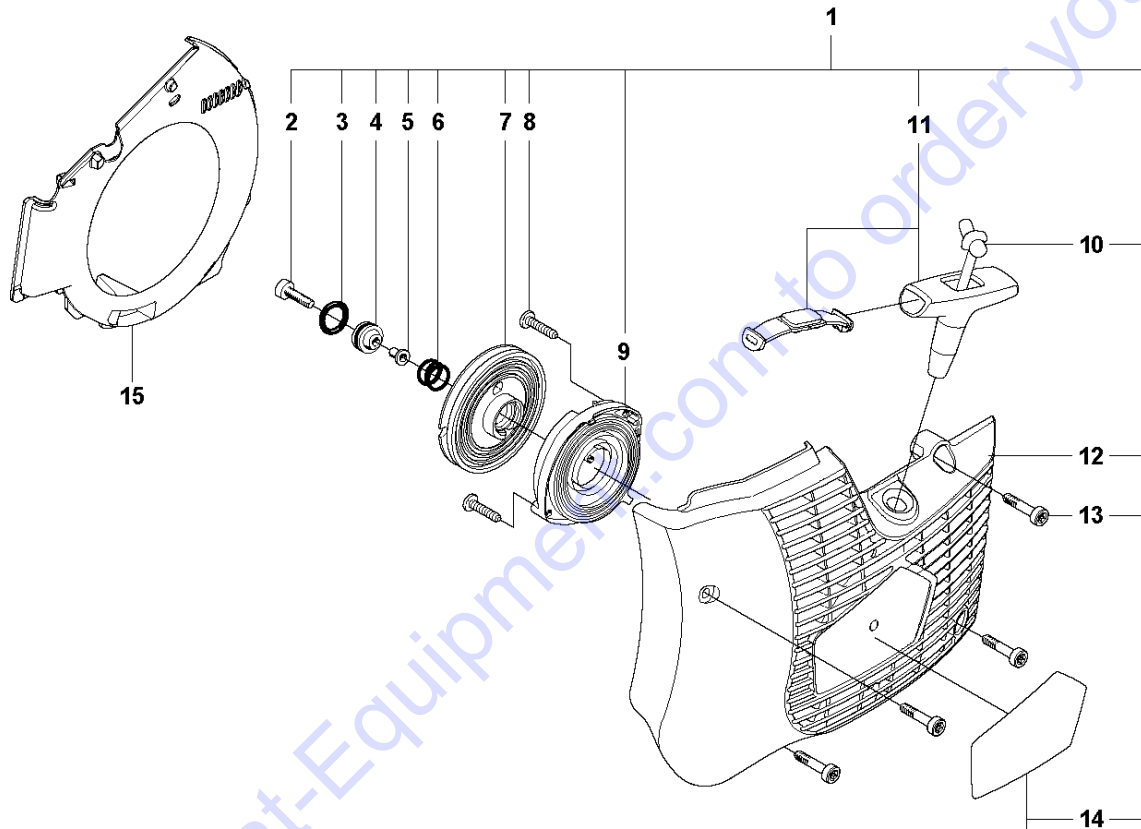

H K760 CUT-N-BREAK
STARTER

Go to Discount-Equipment.com to order your parts

STARTER

K760 CUT-N-BREAK, 2013-06

Ref	Part No	Description	Remark	QTY KIT
1	584 88 68-04	STARTER ASSY	Incl. 2 - 14	1
2	510 26 92-22	SCREW ITXSCT		1
3	740 43 13-00	O-RING		1
4	510 00 08-01	SEALING		1
5	506 26 31-01	SPACING SLEEVE		1
6	506 25 30-01	COMPRESSION SPRING		1
7	506 25 81-02	STARTER PULLEY		1
8	503 21 28-10	SCREW CCRPANT		2
9	596 29 31-01	RECOIL SPRING		1
10	506 33 56-15	CORD		1
10	506 33 56-50	STARTER CORD	50 m	1
11	584 25 79-01	STARTER HANDLE ASSY		1
12	525 44 60-01	STARTER COVER		1
13	501 98 10-20	SCREW ITXSCM		4
14	525 57 11-01	DECAL		1
15	501 85 94-01	COOLING AIR CONDUCTOR		1

Go to Discount-Equipment.com to order your parts