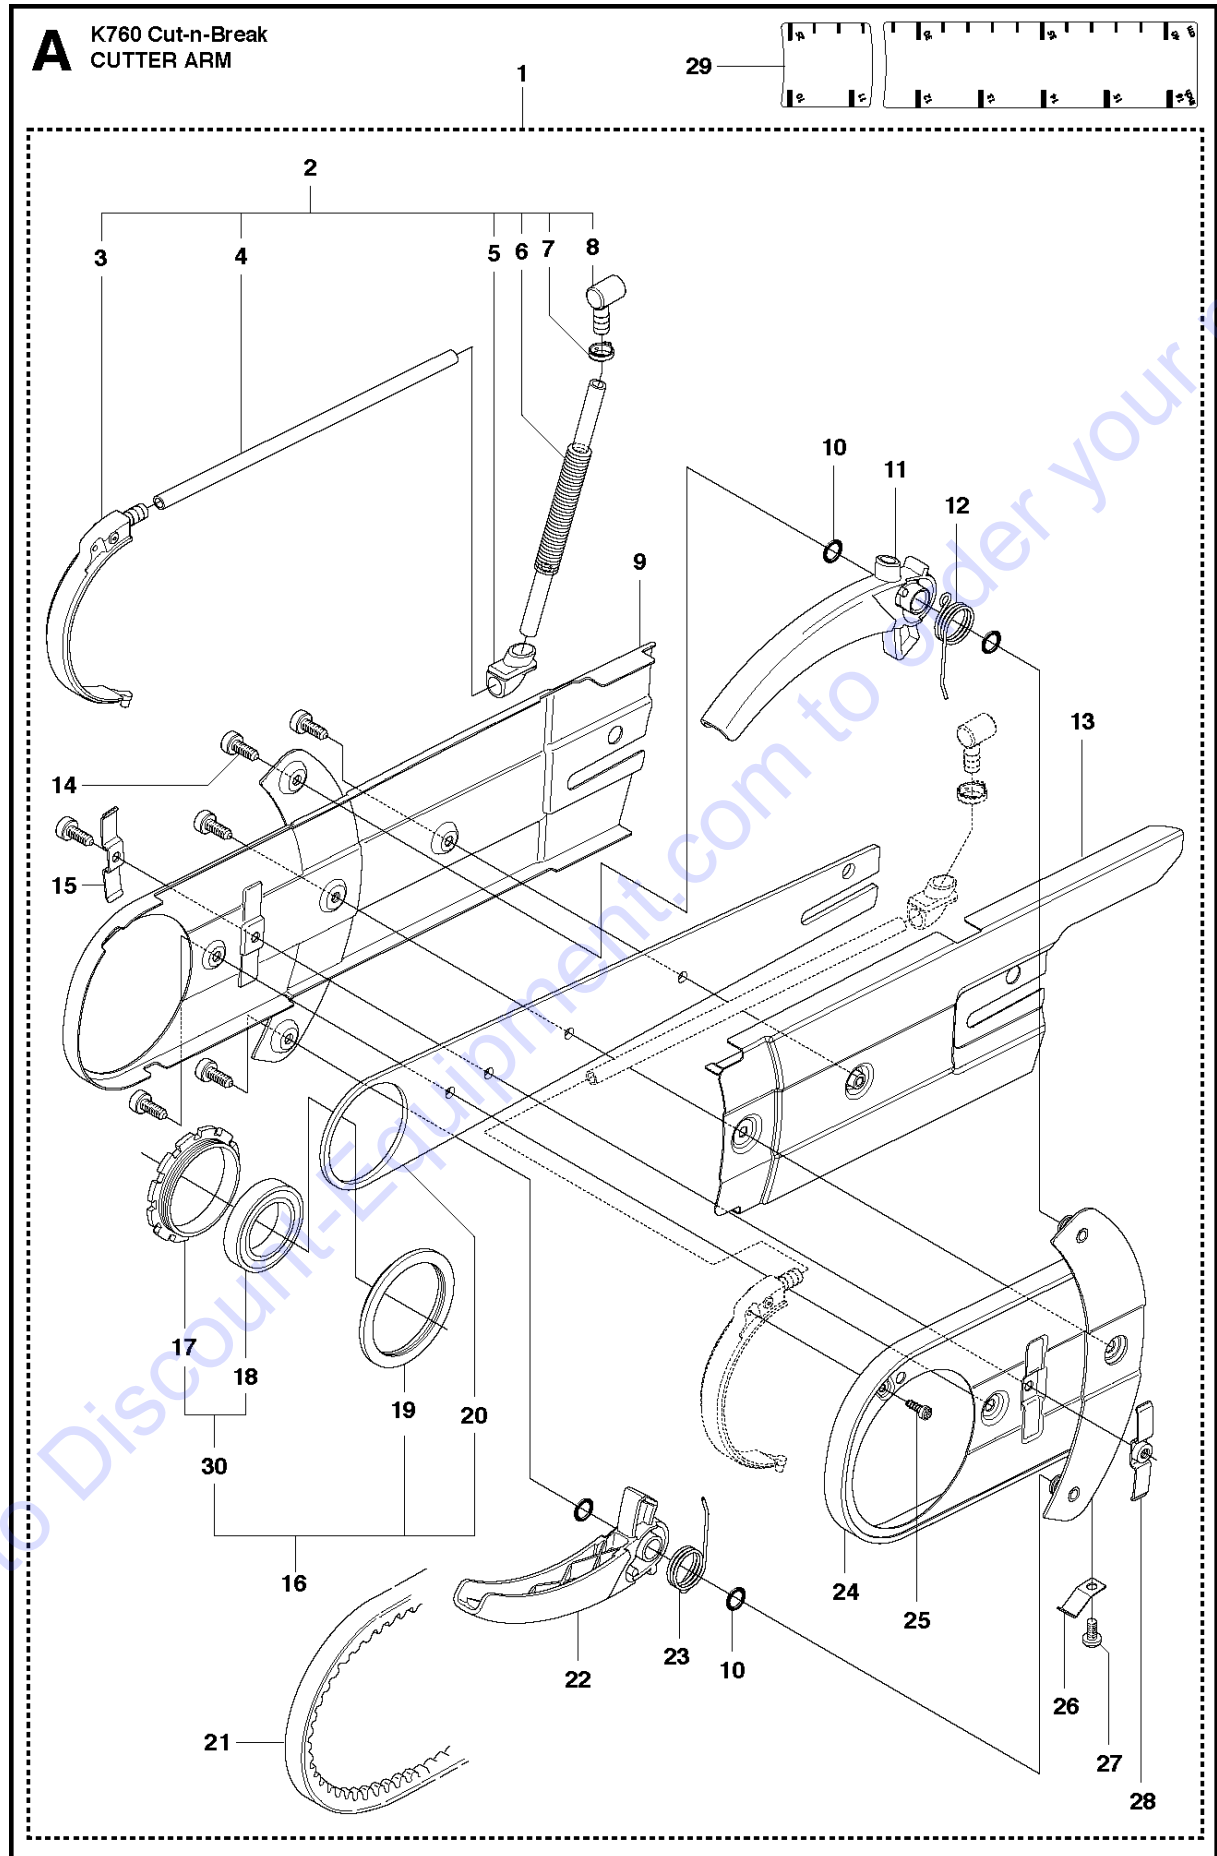

CUTTER ARM

K760 CUT-N-BREAK, 2013-06

Ref	Part No	Description	Remark	QTY KIT
1	575 27 99-01	CUTTER ARM	Incl. 2, 9 - 16, 21 - 28	1
2	544 10 50-04	HOSE	Incl. 3 - 8	1
3	504 87 52-01	SEALING		1
4	544 04 17-01	HOSE		1
5	506 40 57-02	GROMMET		1
6	506 35 27-02	PROTECTIVE SPRING		1
7	506 09 56-05	HOSE CLAMP		1
8	506 40 98-02	NIPPLE		1
9	506 40 55-02	BELT GUARD		1
10	503 26 30-08	O-RING		4
11	506 40 64-03	BLADE GUARD		1
12	506 40 61-01	SPRING		1
13	525 56 45-01	BELT COVER		1
14	503 21 53-10	SCREW ITXSCM		6
15	506 40 56-01	DEFLECTION LIMITER		1
16	544 10 37-03	BAR	Incl. 17 - 20	1
17	506 40 28-02	BEARING CAGE		1
18	544 10 59-01	BEARING		1
19	506 40 29-02	BUSHING		1
20	574 44 76-01	BAR PLATE		1
21	506 37 27-02	BELT		1
22	506 40 65-02	BLADE GUARD		1
23	506 40 61-02	SPRING		1
24	506 40 46-02	WEAR PROTECTION		1
25	503 21 28-10	SCREW CCRPANT		1
26	506 40 51-01	STOP		1
27	724 12 84-01	SCREW CRPANM		1
28	506 40 56-02	DEFLECTION LIMITER		1
29	544 37 44-02	LABEL		1
30	544 10 57-03	BEARING CAGE	Incl. 17-18	1