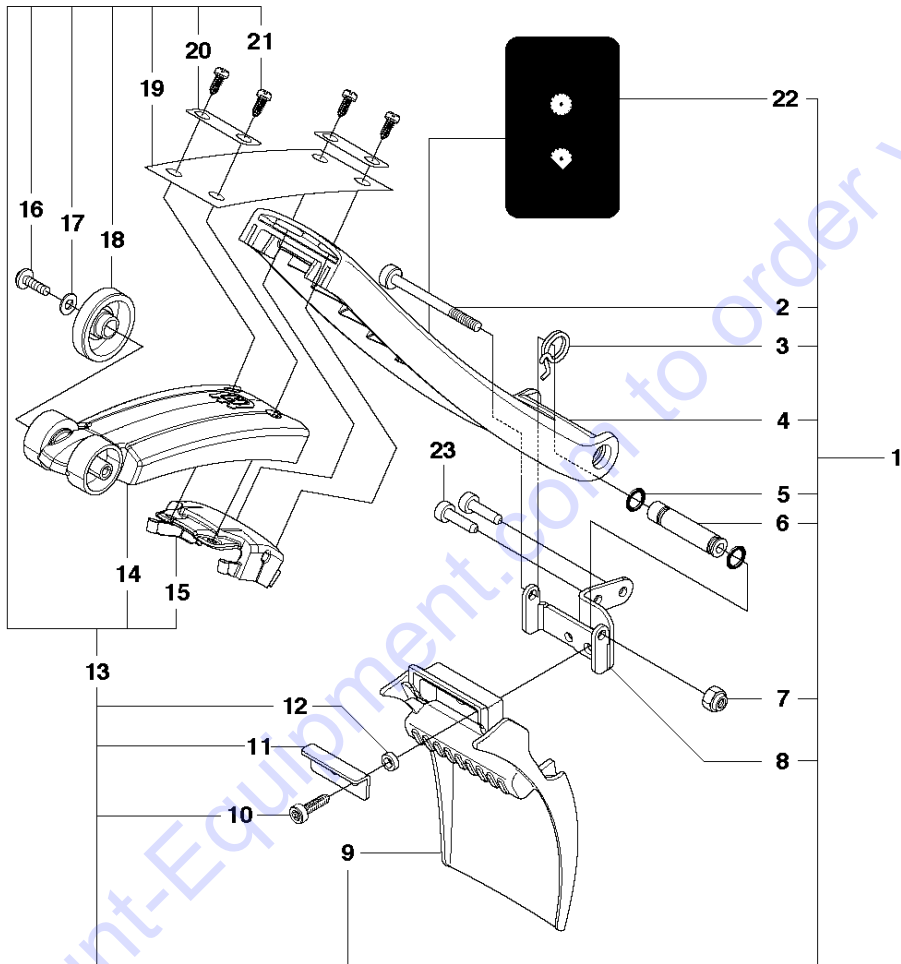

N K760 Cut-n-Break
GROUND SUPPORT

Go to Discount-Equipment.com to order your parts

SUPPORT LEGS

K760 CUT-N-BREAK, 2013-06

Ref	Part No	Description	Remark	QTY KIT
1	575 34 85-01	SPRAY GUARD	Incl. 2 - 13, 22	1
2	503 21 53-56	SCREW ITXSCM		1
3	506 40 60-01	SPRING		1
4	506 40 63-02	SPRAY GUARD		1
5	740 42 05-00	O-RING		2
6	506 40 37-01	BUSHING		1
7	732 21 14-01	LOCK NUT		1
8	525 73 98-01	HOLDER		1
9	544 03 21-01	SPRAY GUARD		1
10	503 21 53-16	SCREW ITXSCM		2
11	544 03 22-01	PLATE		1
12	544 03 92-01	BUSHING		2
13	510 05 66-01	SPRAY GUARD	Incl. 14 - 21	1
14	510 00 72-01	SPRAY GUARD		1
15	510 00 73-01	GUIDE		1
16	503 21 46-01	SCREW		2
17	734 48 80-01	WASHER		1
18	506 26 22-02	WHEEL		2
19	510 20 24-01	BAND		1
20	510 20 20-01	WASHER		2
21	503 21 27-16	SCREW CRPANT		4
22	522 03 81-01	DECAL		1
23	503 21 53-20	SCREW ITXSCM		2

Go to Discount-Equipment.com to order your parts