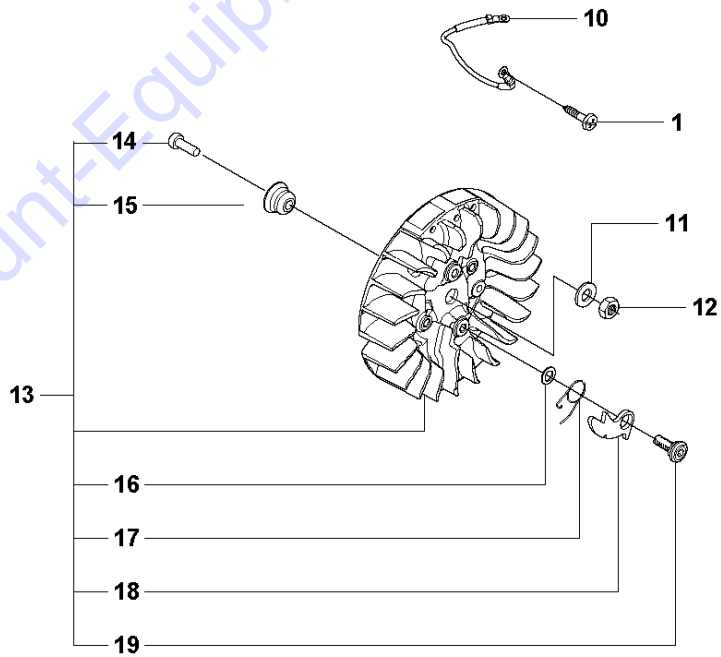

Go to Discount-Equipment.com to order your parts

H K760 CUT-N-BREAK
STARTER

Go to Discount-Equipment.com to order your parts

STARTER

K760 CUT-N-BREAK, 2013-06

Ref	Part No	Description	Remark	QTY KIT
1	584 88 68-04	STARTER ASSY	Incl. 2 - 14	1
2	510 26 92-22	SCREW ITXSCT		1
3	740 43 13-00	O-RING		1
4	510 00 08-01	SEALING		1
5	506 26 31-01	SPACING SLEEVE		1
6	506 25 30-01	COMPRESSION SPRING		1
7	506 25 81-02	STARTER PULLEY		1
8	503 21 28-10	SCREW CCRPANT		2
9	596 29 31-01	RECOIL SPRING		1
10	506 33 56-15	CORD		1
10	506 33 56-50	STARTER CORD	50 m	1
11	584 25 79-01	STARTER HANDLE ASSY		1
12	525 44 60-01	STARTER COVER		1
13	501 98 10-20	SCREW ITXSCM		4
14	525 57 11-01	DECAL		1
15	501 85 94-01	COOLING AIR CONDUCTOR		1

Go to Discount-Equipment.com to order your parts

J K760 Cut-n-Break
IGNITION SYSTEM

IGNITION SYSTEM

K760 CUT-N-BREAK, 2013-06

Ref	Part No	Description	Remark	QTY	KIT
1	503 21 28-10	SCREW CCRPANT		2	
2	506 31 86-02	STOP SWITCH		1	
3	506 37 84-02	CABLE		1	
4	503 23 51-11	SPARK PLUG	RCJ 6 Y	1	
5	590 50 45-01	SPARK PLUG CAP		1	6
6	594 72 96-01	IGNITION MODULE ASSY		1	
9	505 57 41-20	SCREW ITXSCM		2	
10	506 37 85-01	CABLE		1	
11	503 23 01-01	WASHER		1	
12	503 22 10-11	HEXAGON NUT		1	
13	501 37 56-04	FLYWHEEL	Incl. 14 - 19	1	
14	725 53 29-56	SCREW IHSCM		1	13
15	574 25 09-01	WEIGHT		1	13
16	503 23 00-42	WASHER		2	13
17	501 63 48-01	SPRING		2	13
18	501 67 32-03	PAWL		2	13
19	506 00 69-01	SCREW		2	13
20	577 24 28-01	CABLE HOLDER		1	