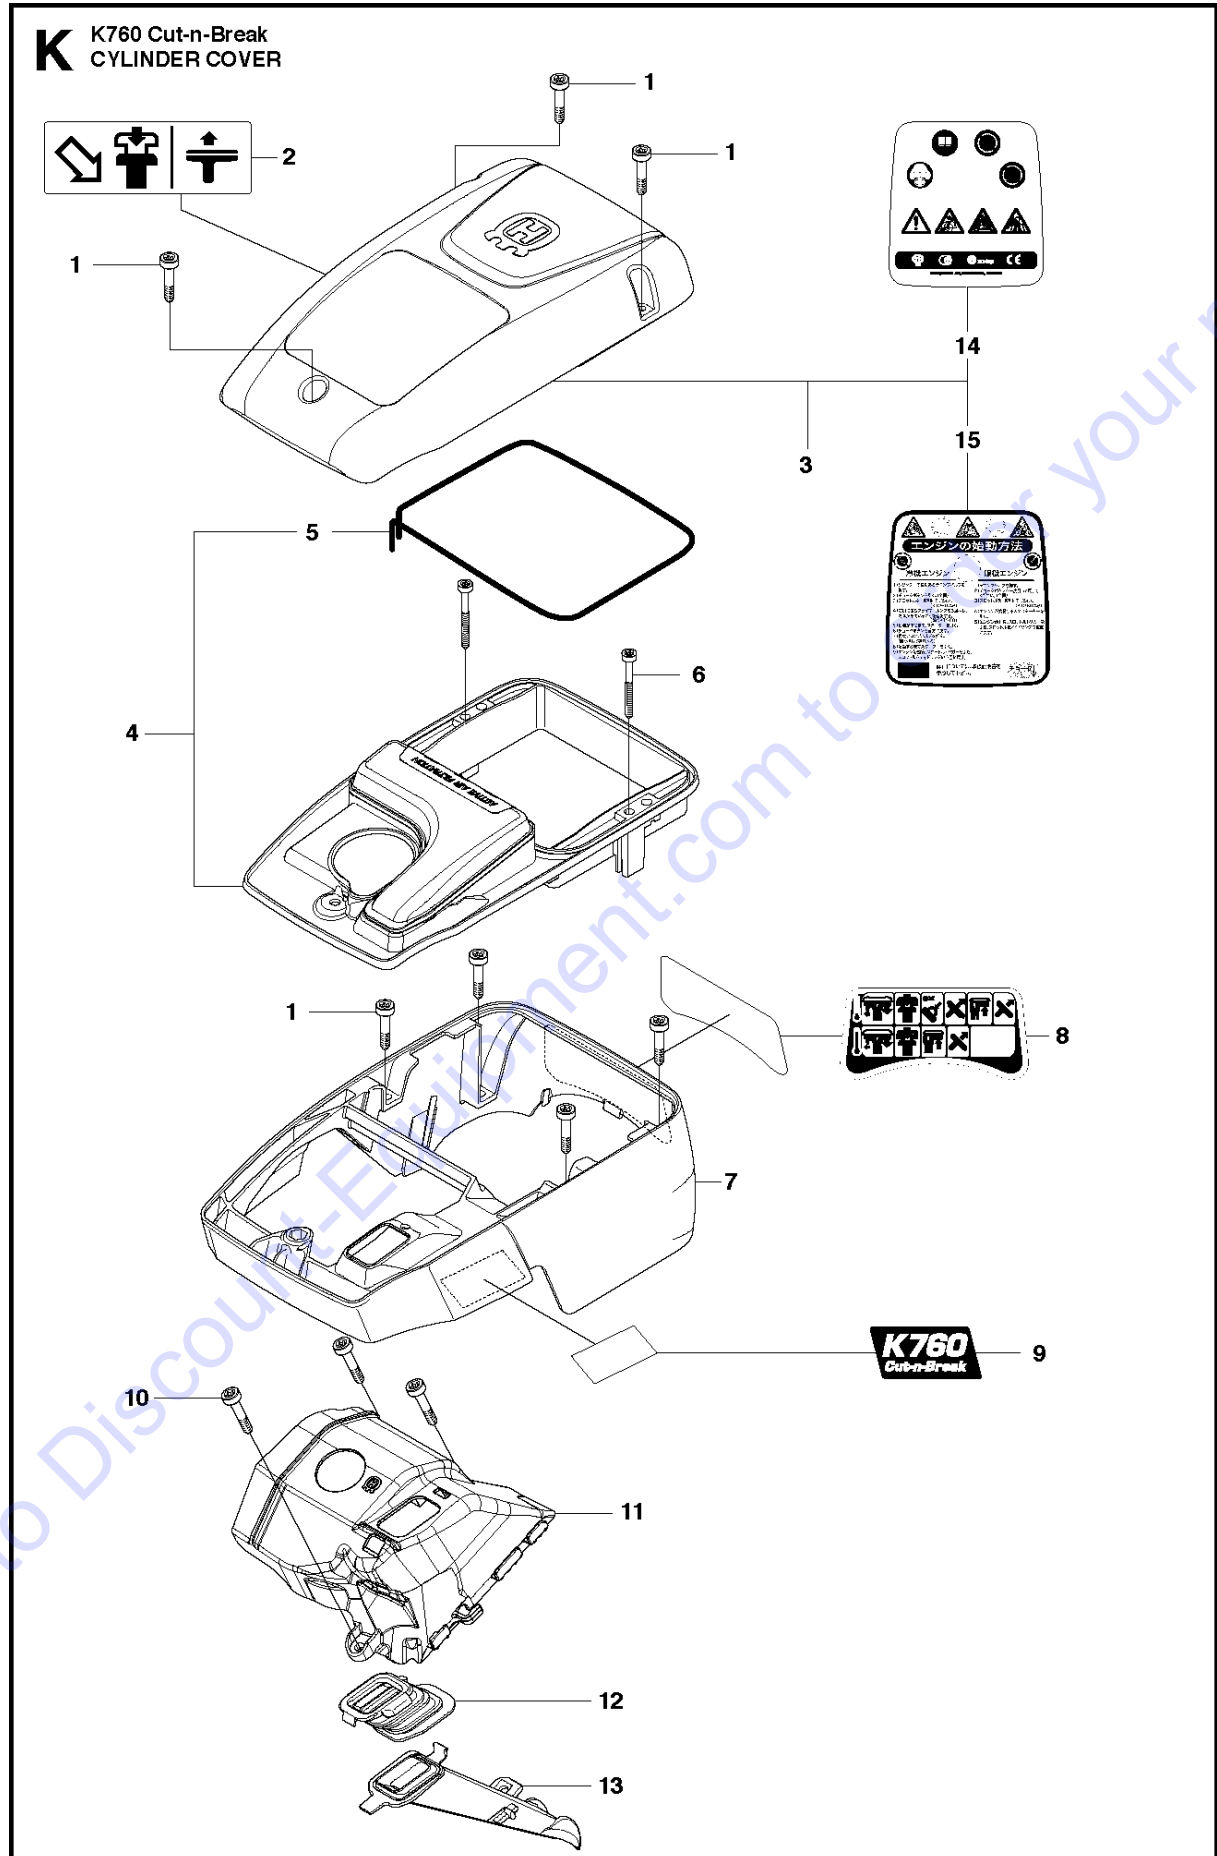

CYLINDER COVER

K760 CUT-N-BREAK, 2013-06

Ref	Part No	Description	Remark	QTY KIT
1	503 21 53-21	SCREW ITXSCM		7
2	525 76 35-02	DECAL		1
3	583 96 52-01	FILTER COVER ASSY	incl. 14	1
4	574 36 21-01	FILTER HOLDER ASSY	Incl. 5	1
4	574 36 21-02	FILTER HOLDER ASSY	OIL GUARD	1
5	575 35 50-01	SEALING STRIP		1
6	503 21 53-49	SCREW ITXSCM		2
7	506 36 70-03	CYLINDER COVER		1
8	579 24 03-01	DECAL		1
9	574 23 16-04	DECAL		1
10	501 98 10-20	SCREW ITXSCM		3
11	574 45 94-01	COVER		1
12	506 37 04-01	BELLOWS		1
13	525 58 43-01	AIR NOZZLE		1
14	586 37 93-02	DECAL	Generic	1
15	576 12 09-02	DECAL	Japan Only	1

Go to Discount-Equipment.com to order your parts