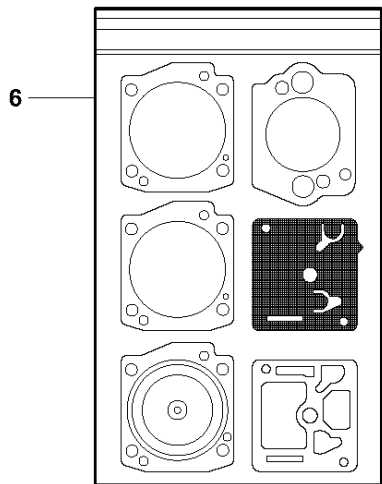

M K760 Cut-n-Break
CARBURETTOR

Go to Discount-Equipment.com to order your parts

CARBURETOR

K760 CUT-N-BREAK, 2013-06

Ref	Part No	Description	Remark	QTY KIT
5	578 24 34-01	CARBURETTOR	Zama C3-EL53	1
1	593 31 00-01	CHOKE SHAFT		1
2	506 39 65-01	ROD		1
3	593 33 29-01	VALVE KIT		1
4	506 39 75-01	SPRING		1
6	506 40 99-02	GASKET KIT		1
7	506 41 00-04	GASKET KIT		1
8	544 83 65-01	SPRING		1
9	593 30 99-01	THROTTLE SHAFT		1

Go to Discount-Equipment.com to order your parts