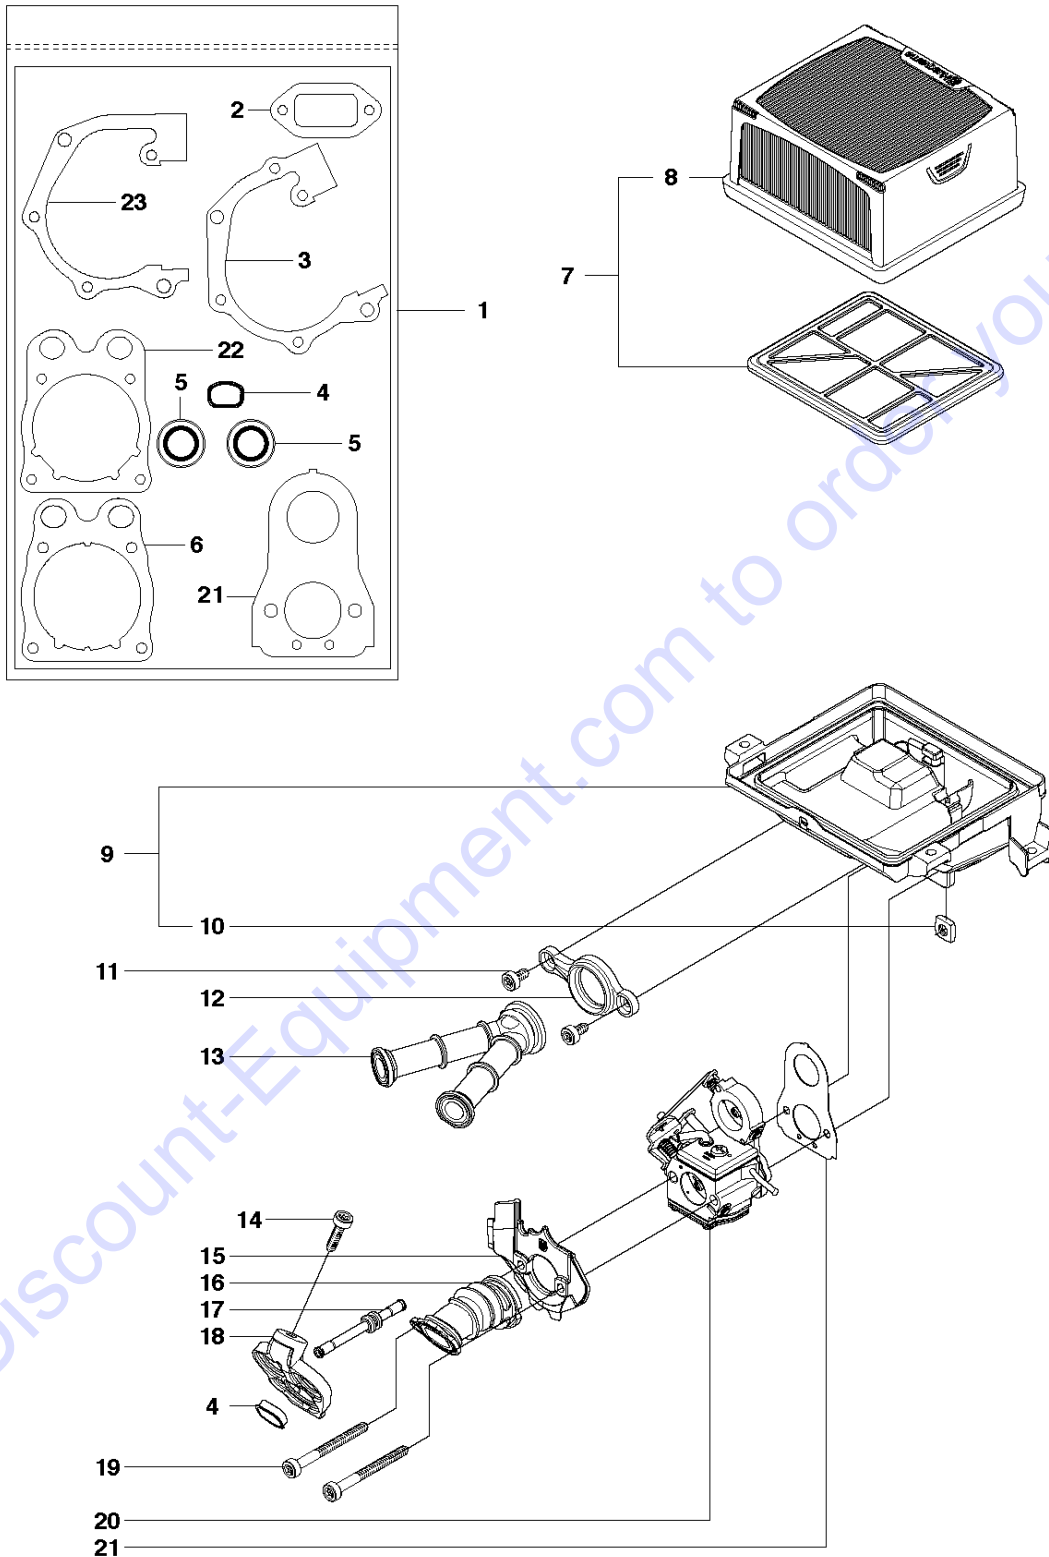

L K760 Cut-n-Break
AIR FILTER

Go to Discount-Equipment.com to order your parts

AIR FILTER

K760 CUT-N-BREAK, 2013-06

Ref	Part No	Description	Remark	QTY KIT
1	581 35 74-01	GASKET KIT	incl. 2 - 6, 21 - 23	1
2	506 37 69-02	GASKET		1
3	506 37 70-03	GASKET		1
4	544 21 93-02	INSERT		1
5	503 26 02-04	SEALING RING	Blue	1
6	581 28 53-01	GASKET		1
7	574 36 23-01	AIR FILTER ASSY	Incl. 8	1
8	525 47 06-01	AIR FILTER ASSY		1
9	575 35 40-01	CARBURETTOR BRACKET	Incl. 10	1
10	581 77 48-01	NUT		4
11	503 21 53-10	SCREW ITXSCM		2
12	506 37 06-01	FLANGE INLET PIPE		1
13	525 73 32-01	INLET PIPE		1
14	503 21 53-20	SCREW ITXSCM		1
15	576 89 01-01	HEAT SHIELD		1
16	525 73 31-01	INLET PIPE		1
17	578 76 07-01	IMPULSE HOSE		1
18	574 23 18-01	PLATE		1
19	503 21 53-56	SCREW ITXSCM		2
20	578 24 34-01	CARBURETTOR	Zama C3-EL53	1
21	506 37 68-04	GASKET		1
22	506 37 67-01	GASKET		1
23	506 37 70-02	GASKET		1

Go to Discount-Equipment.com to order your parts