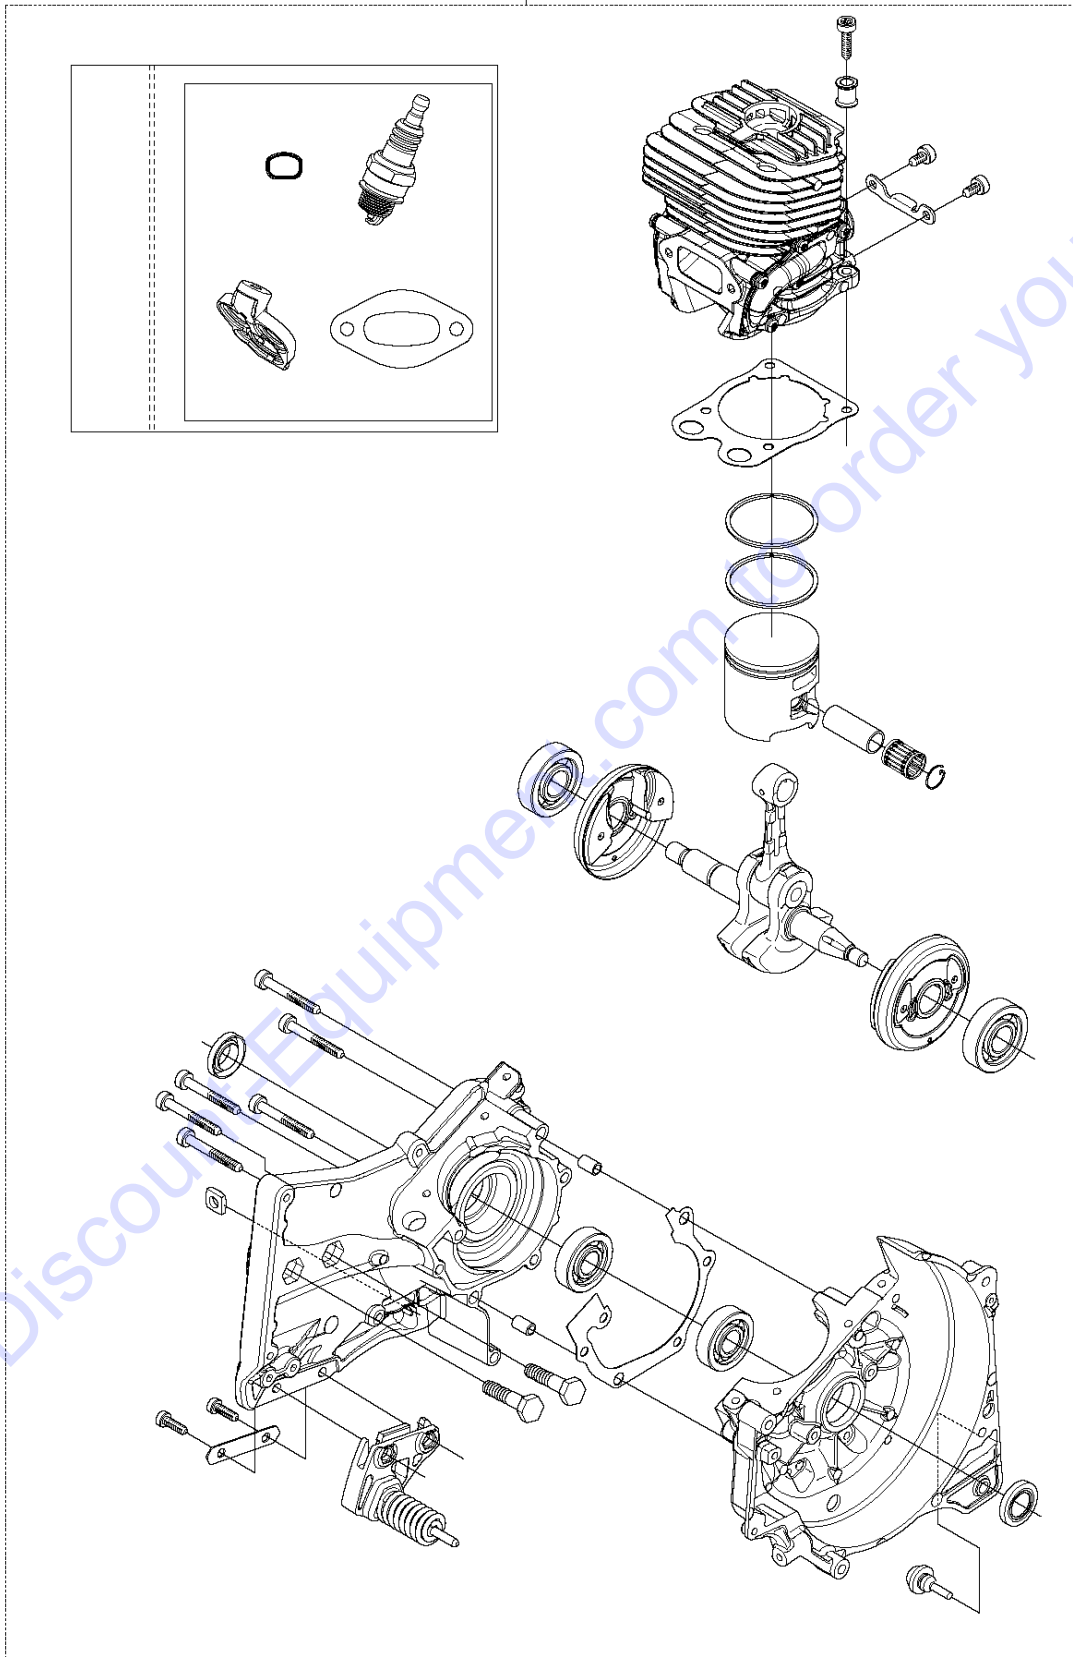

ACCESSORIES

K760 CUT-N-BREAK, 2013-06

Ref	Part No	Description	Remark	QTY KIT
1	544 17 80-02	TOOL		1
2	506 38 26-01	TOOL		1
3	544 17 81-01	PULLER		1
4	581 35 74-01	GASKET KIT		1
5	544 21 93-02	INSERT		1
6	503 26 02-04	SEALING RING		2
7	581 28 53-01	GASKET		1
8	506 37 68-03	GASKET		1
9	506 37 67-01	GASKET		1
10	506 37 70-03	GASKET		1
11	506 37 70-02	GASKET		1
12	506 37 69-02	GASKET		1

Go to Discount-Equipment.com to order your parts

Q K760 Cut-n-Break
LONGBLOCK

1