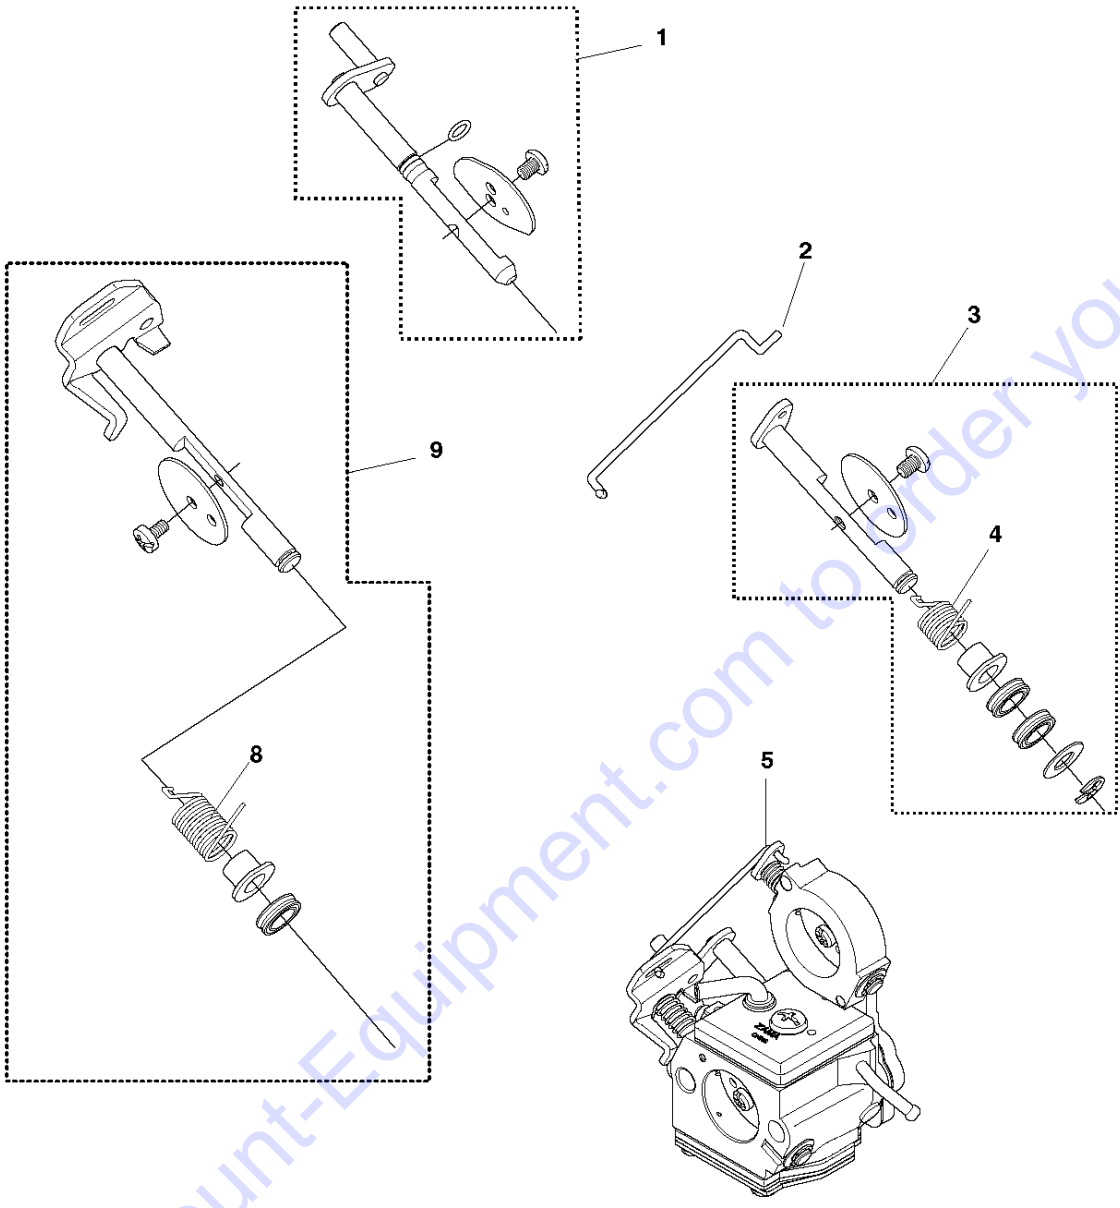

M K760 Cut-n-Break
CARBURETTOR

Go to Discount-Equipment.com to order your parts

CARBURETOR

K760 CUT-N-BREAK, 2013-06

Ref	Part No	Description	Remark	QTY KIT
5	578 24 34-01	CARBURETTOR	Zama C3-EL53	1
1	593 31 00-01	CHOKE SHAFT		1
2	506 39 65-01	ROD		1
3	593 33 29-01	VALVE KIT		1
4	506 39 75-01	SPRING		1
6	506 40 99-02	GASKET KIT		1
7	506 41 00-04	GASKET KIT		1
8	544 83 65-01	SPRING		1
9	593 30 99-01	THROTTLE SHAFT		1

Go to Discount-Equipment.com to order your parts