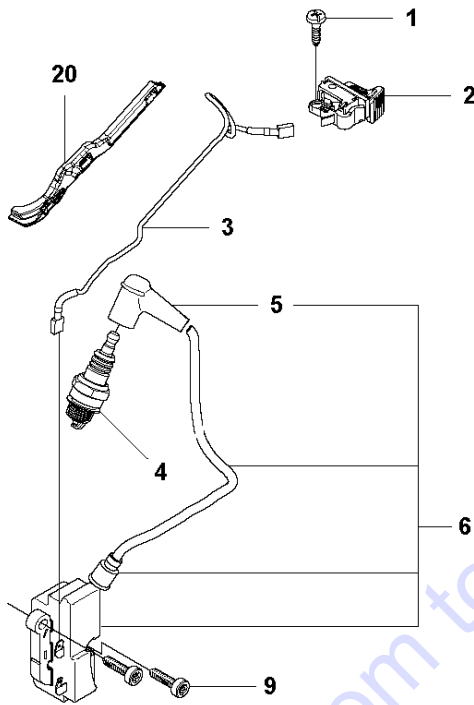

Go to Discount-Equipment.com to order your parts

H K760 CUT-N-BREAK
STARTER

Go to Discount-Equipment.com to order your parts

STARTER

K760 CUT-N-BREAK, 2013-06

Ref	Part No	Description	Remark	QTY KIT
1	584 88 68-04	STARTER ASSY	Incl. 2 - 14	1
2	510 26 92-22	SCREW ITXSCT		1
3	740 43 13-00	O-RING		1
4	510 00 08-01	SEALING		1
5	506 26 31-01	SPACING SLEEVE		1
6	506 25 30-01	COMPRESSION SPRING		1
7	506 25 81-02	STARTER PULLEY		1
8	503 21 28-10	SCREW CCRPANT		2
9	596 29 31-01	RECOIL SPRING		1
10	506 33 56-15	CORD		1
10	506 33 56-50	STARTER CORD	50 m	1
11	584 25 79-01	STARTER HANDLE ASSY		1
12	525 44 60-01	STARTER COVER		1
13	501 98 10-20	SCREW ITXSCM		4
14	525 57 11-01	DECAL		1
15	501 85 94-01	COOLING AIR CONDUCTOR		1

Go to Discount-Equipment.com to order your parts

J K760 Cut-n-Break
IGNITION SYSTEM

IGNITION SYSTEM

K760 CUT-N-BREAK, 2013-06

Ref	Part No	Description	Remark	QTY	KIT
1	503 21 28-10	SCREW CCRPANT		2	
2	506 31 86-02	STOP SWITCH		1	
3	506 37 84-02	CABLE		1	
4	503 23 51-11	SPARK PLUG	RCJ 6 Y	1	
5	590 50 45-01	SPARK PLUG CAP		1	6
6	594 72 96-01	IGNITION MODULE ASSY		1	
9	505 57 41-20	SCREW ITXSCM		2	
10	506 37 85-01	CABLE		1	
11	503 23 01-01	WASHER		1	
12	503 22 10-11	HEXAGON NUT		1	
13	501 37 56-04	FLYWHEEL	Incl. 14 - 19	1	
14	725 53 29-56	SCREW IHSCM		1	13
15	574 25 09-01	WEIGHT		1	13
16	503 23 00-42	WASHER		2	13
17	501 63 48-01	SPRING		2	13
18	501 67 32-03	PAWL		2	13
19	506 00 69-01	SCREW		2	13
20	577 24 28-01	CABLE HOLDER		1	