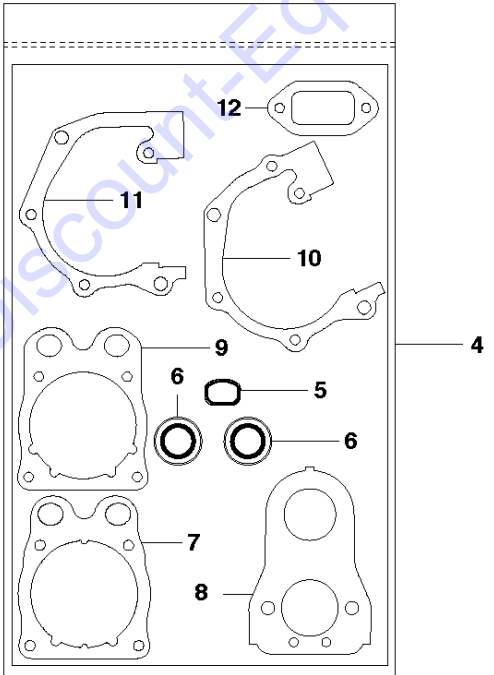

SUPPORT LEGS

K760 CUT-N-BREAK, 2013-06

Ref	Part No	Description	Remark	QTY KIT
1	575 34 85-01	SPRAY GUARD	Incl. 2 - 13, 22	1
2	503 21 53-56	SCREW ITXSCM		1
3	506 40 60-01	SPRING		1
4	506 40 63-02	SPRAY GUARD		1
5	740 42 05-00	O-RING		2
6	506 40 37-01	BUSHING		1
7	732 21 14-01	LOCK NUT		1
8	525 73 98-01	HOLDER		1
9	544 03 21-01	SPRAY GUARD		1
10	503 21 53-16	SCREW ITXSCM		2
11	544 03 22-01	PLATE		1
12	544 03 92-01	BUSHING		2
13	510 05 66-01	SPRAY GUARD	Incl. 14 - 21	1
14	510 00 72-01	SPRAY GUARD		1
15	510 00 73-01	GUIDE		1
16	503 21 46-01	SCREW		2
17	734 48 80-01	WASHER		1
18	506 26 22-02	WHEEL		2
19	510 20 24-01	BAND		1
20	510 20 20-01	WASHER		2
21	503 21 27-16	SCREW CRPANT		4
22	522 03 81-01	DECAL		1
23	503 21 53-20	SCREW ITXSCM		2

Go to Discount-Equipment.com to order your parts

P K760 Cut-n-Break
ACCESSORIES

Go to Discount-Equipment.com to order your parts