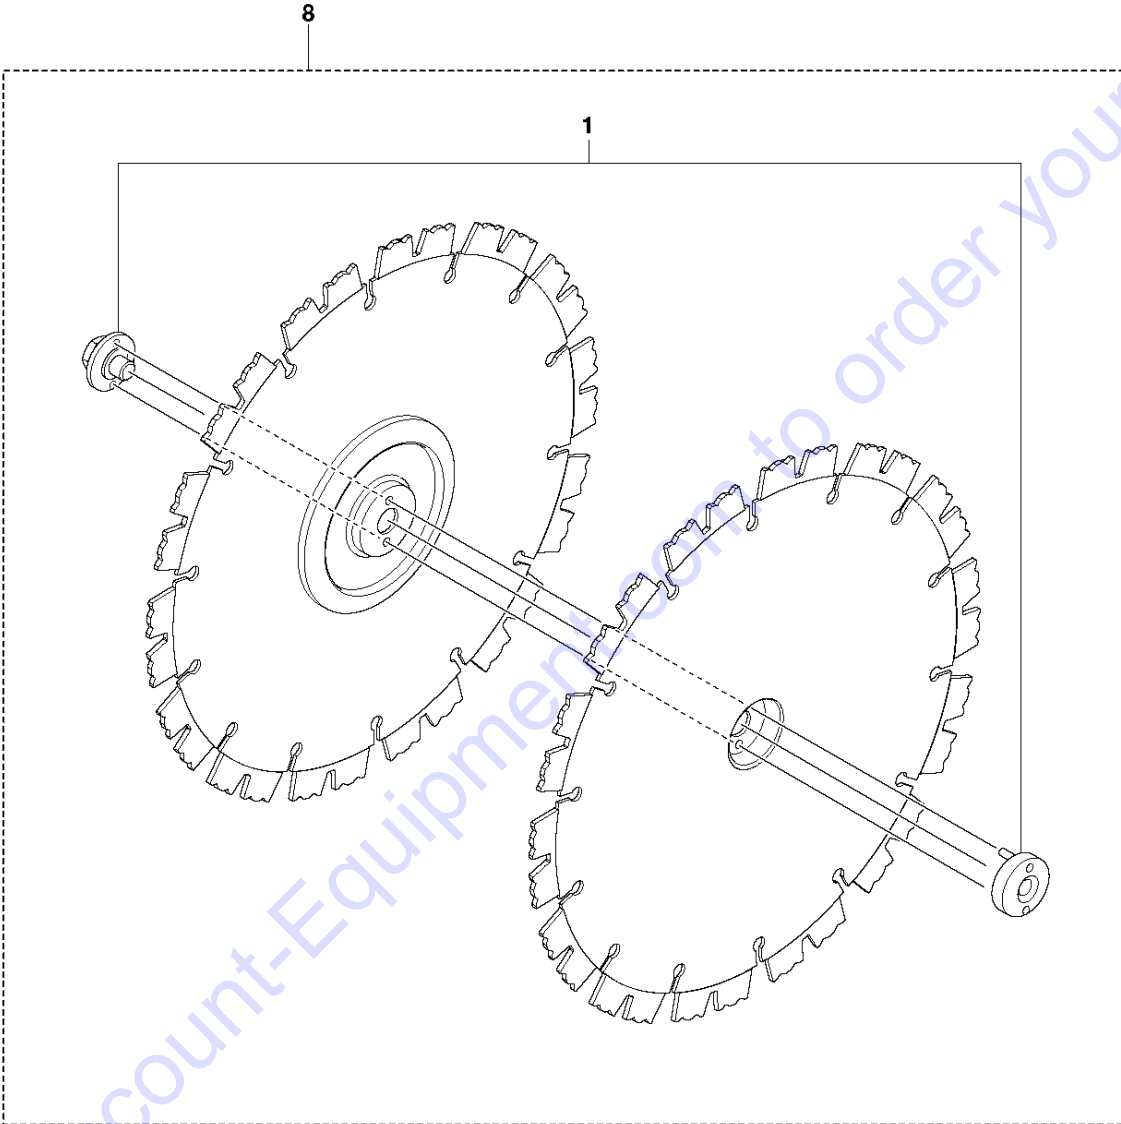

B K760 CUT-N-BREAK
CUTTING BLADE

Go to Discount-Equipment.com to order your parts

CUTTING BLADE

K760 CUT-N-BREAK, 2013-06

Ref	Part No	Description	Remark	QTY KIT
1	501 00 88-08	SCREW KIT		1
8	574 83 62-01	DIAMOND BLADE	EL10 CnB Soft	1
8	574 83 62-02	DIAMOND BLADE	EL35 CnB Medium	1
8	574 83 62-03	DIAMOND BLADE	EL70 CnB Hard	1

Go to Discount-Equipment.com to order your parts