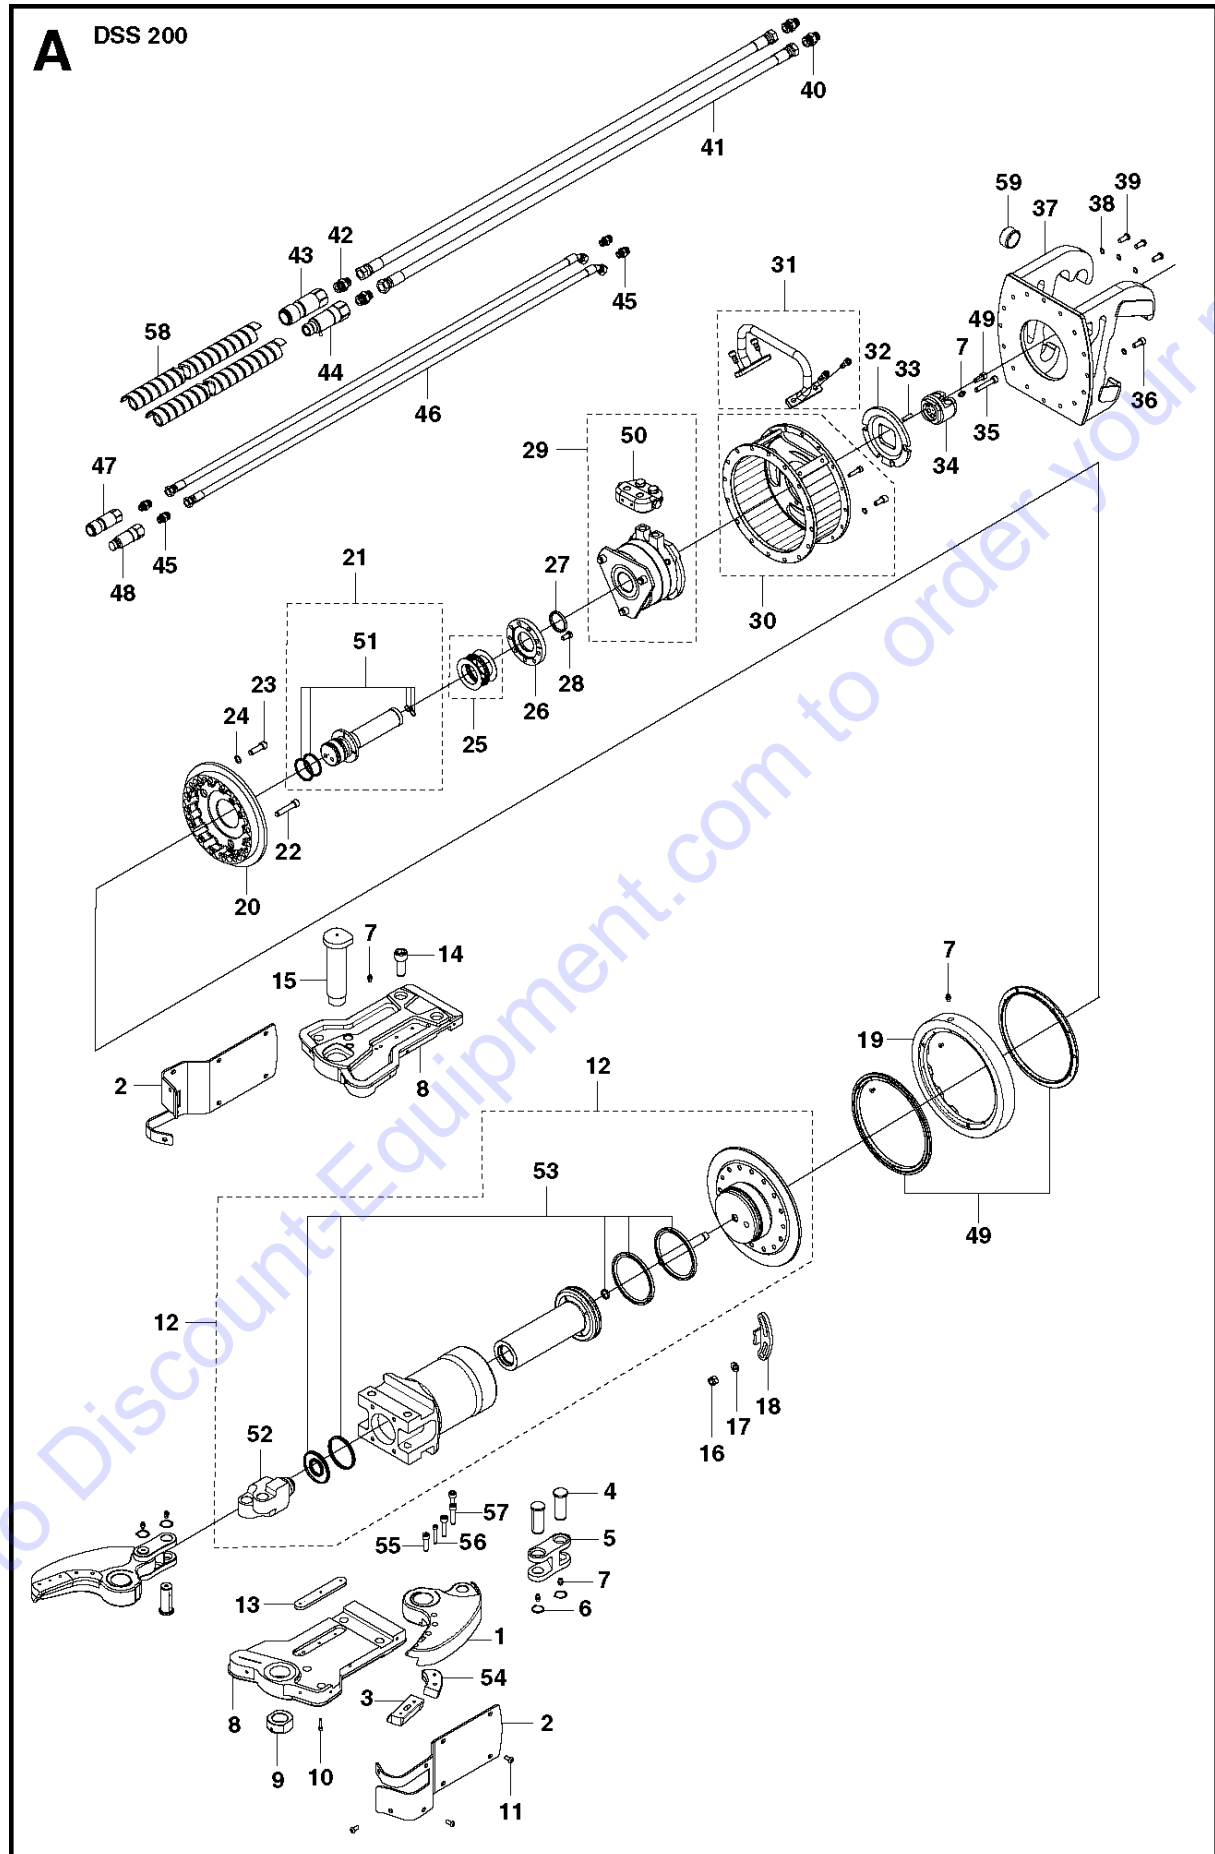

SPARE PARTS LIST

ACCESSORIES AND TOOLS

DSS200

Go to Discount-Equipment.com to order your parts

Ref	Part No	Description	Remark	QTY	KIT
1	587 01 93-01	BLADE		2	
2	586 41 70-01	COVER PLATE		2	
3	587 01 94-01	CUTTING BLADE		2	
4	586 41 72-01	SHAFT		4	
5	586 41 92-01	LINK		2	
6	586 48 28-01	CIRCLIP		4	
7	579 00 98-01	LUBRICATION NIPPLE		12	
8	586 42 10-01	SUPPORT PLATE		2	
9	586 42 11-01	NUT		1	
10	586 47 88-01	SCREW IHSCM		6	
11	586 47 89-01	SCREW		16	
12	582 86 34-01	HYDRAULIC KIT		1	
13	586 42 14-01	PLATE		2	
14	586 47 90-01	SCREW IHSCM		4	
15	586 42 16-01	SHAFT		1	
16	586 42 98-01	LOCK NUT		2	
17	586 47 91-01	WASHER		2	
18	586 42 37-01	FIXING PLATE		1	
19	586 47 47-01	FLANGE		1	
20	586 42 39-01	FLANGE		1	
21	586 42 82-01	SWIVEL		1	
22	587 43 72-01	SCREW		2	
23	586 47 93-01	SCREW IHSCM		14	
24	586 47 94-01	WASHER		16	
25	586 42 88-01	NEEDLE BEARING		1	
26	586 42 41-01	HOLDER		1	
27	586 42 43-01	SEALING		1	
28	587 43 73-01	SCREW		9	
29	586 42 45-01	HYDRAULIC MOTOR		1	
30	586 42 93-01	COVER		1	
31	586 44 79-01	PROTECTOR BAR		1	
32	586 42 49-01	FIXING PLATE		1	
33	587 43 74-01	PIN		2	
34	586 42 51-01	HEAD		1	
35	586 47 98-01	SCREW IHSCM		1	
36	586 47 97-01	SCREW IHSCM		14	
37	586 41 67-01	ADAPTER	Only for DXR 140	1	
37	586 41 66-01	ADAPTER		1	
38	586 47 99-01	WASHER		16	
39	586 48 00-01	SCREW		3	
40	574 24 60-01	ADAPTER		2	
41	585 48 33-08	HOSE ASSY		2	
42	574 24 61-01	ADAPTER		2	
43	510 26 81-01	QUICK COUPLING		1	
44	510 26 80-01	QUICK COUPLING		1	
45	510 24 58-01	ADAPTER		4	
46	585 50 13-05	HOSE ASSY		2	
47	576 37 34-01	QUICK COUPLING		1	
48	576 37 32-01	QUICK COUPLING		1	
49	586 42 78-01	BEARING KIT		1	
50	586 44 48-01	VALVE ASSY		1	29
51	586 47 44-01	SEAL KIT		1	21
52	586 44 47-01	CYLINDER HEAD		1	12
53	582 86 16-01	SEAL KIT		1	12
54	587 01 95-01	CUTTING BLADE		2	
55	587 02 14-01	SCREW IHSCM		2	
56	587 02 12-01	SCREW IHSCM		2	
57	587 02 11-01	SCREW IHSCM		6	
58	587 02 15-01	PROTECTION		2	
59	586 96 17-01	SLEEVE		4	