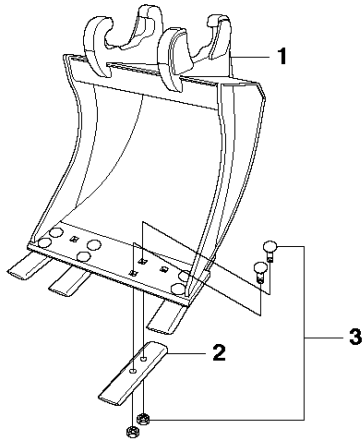

Buckets DXR 140

Standard Bucket
55 litre, 520 mm wide.

Narrow Bucket
40 litre, 300 mm wide.

Wide Bucket
60 litre, 770 mm wide.

Go to Discount-Equipment.com to order your parts

DXR140

BUCKET

| Ref | Part No | Description | Remark | QTY KIT |
|-----|--------------|-------------|--------------------|---------|
| 1 | 587 31 10-01 | BUCKET | | 1 |
| 2 | 576 70 33-01 | TOOTH | 1 piece in package | 4 |
| 3 | 576 70 34-01 | KIT | | 8 |
| 4 | 587 31 08-02 | BUCKET | | 1 |
| 5 | 587 31 09-01 | BUCKET | | 1 |

Go to Discount-Equipment.com to order your parts

Buckets DXR 250/270/300/310

Standard Bucket
85 litre, 520 mm wide.

Narrow Bucket
40 litre, 300 mm wide.

Wide Bucket
105 litre, 770 mm wide.

Go to Discount-Equipment.com to order your parts