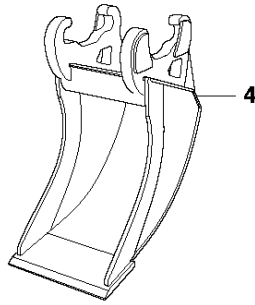

Buckets DXR 140

Standard Bucket
55 litre, 520 mm wide.

Narrow Bucket
40 litre, 300 mm wide.

Wide Bucket
60 litre, 770 mm wide.

Go to Discount-Equipment.com to order your parts

DXR140

BUCKET

| Ref | Part No | Description | Remark | QTY KIT |
|-----|--------------|-------------|--------------------|---------|
| 1 | 587 31 10-01 | BUCKET | | 1 |
| 2 | 576 70 33-01 | TOOTH | 1 piece in package | 4 |
| 3 | 576 70 34-01 | KIT | | 8 |
| 4 | 587 31 08-02 | BUCKET | | 1 |
| 5 | 587 31 09-01 | BUCKET | | 1 |

Go to Discount-Equipment.com to order your parts

Buckets DXR 250/270/300/310

Standard Bucket
85 litre, 520 mm wide.

Narrow Bucket
40 litre, 300 mm wide.

Wide Bucket
105 litre, 770 mm wide.

Go to Discount-Equipment.com to order your parts