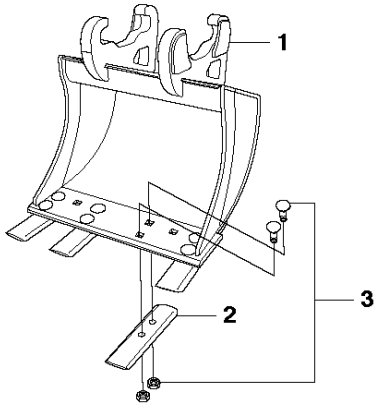

Buckets DXR 140

Standard Bucket
55 litre, 520 mm wide.

Narrow Bucket
40 litre, 300 mm wide.

Wide Bucket
60 litre, 770 mm wide.

Go to Discount-Equipment.com to order your parts

DXR140

BUCKET

| Ref | Part No | Description | Remark | QTY KIT |
|-----|--------------|-------------|--------------------|---------|
| 1 | 587 31 10-01 | BUCKET | | 1 |
| 2 | 576 70 33-01 | TOOTH | 1 piece in package | 4 |
| 3 | 576 70 34-01 | KIT | | 8 |
| 4 | 587 31 08-02 | BUCKET | | 1 |
| 5 | 587 31 09-01 | BUCKET | | 1 |

Go to Discount-Equipment.com to order your parts

Buckets DXR 250/270/300/310

Standard Bucket
85 litre, 520 mm wide.

Narrow Bucket
40 litre, 300 mm wide.

Wide Bucket
105 litre, 770 mm wide.

Go to Discount-Equipment.com to order your parts