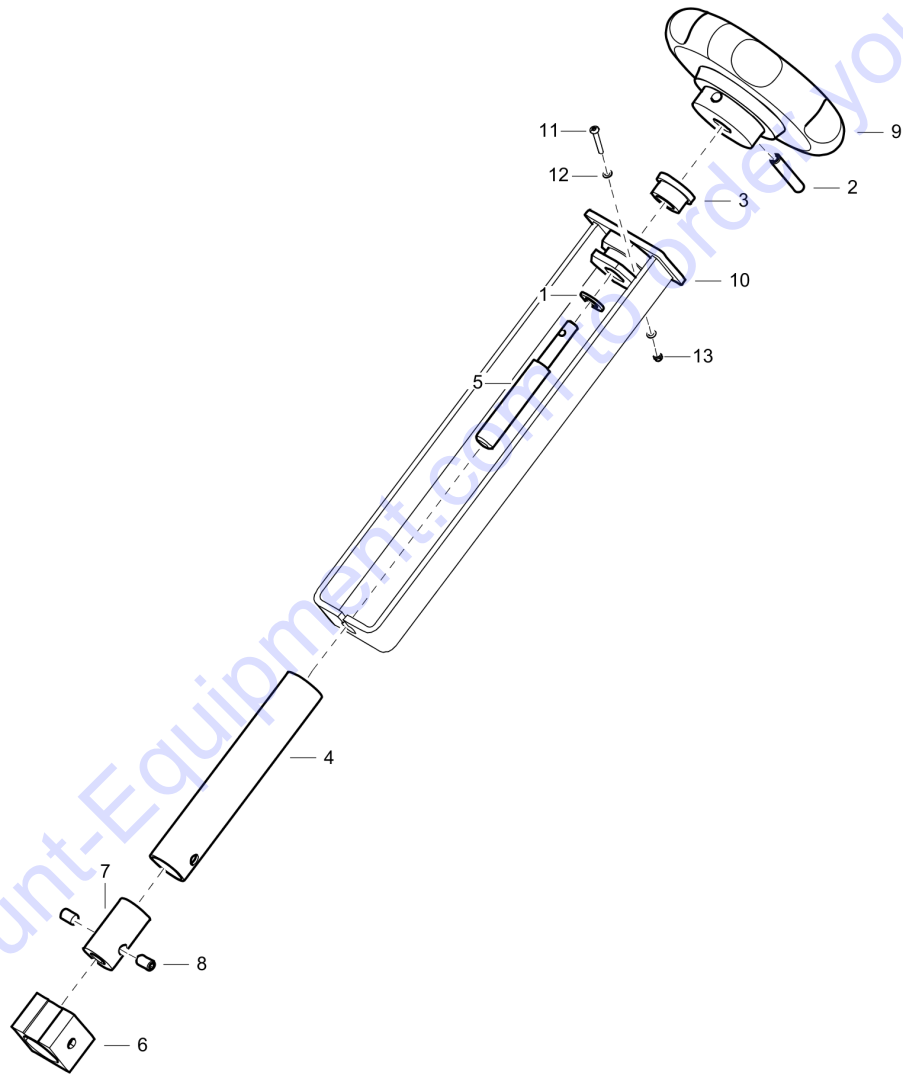

Mechanical Twist pitch

Refer to the Parts Online web page for most up-to-date information. The printed information might be outdated.

Item	Part No.	Name	Qty	L
1	595113301	Washer plain	1	
2	595109501	Spring pin 5x30, (1.18".)	1	
3	594219801	Flange bearing	1	
4	594246401	Adjusting nut	1	
5	595442801	Adjusting screw	1	
6	595140201	Guiding	1	
7	594252401	Nipple	1	
8	-	Set Screw M5X10 mm, (.39".)	2	
9	594245701	Handle - developing	1	
10	594252301	Bracket bearing	1	
11	595211701	Hex.sock.button head screw M5x40 (1.57".)	2	
12	594123801	Plain washer	4	
13	595112401	Nut	4