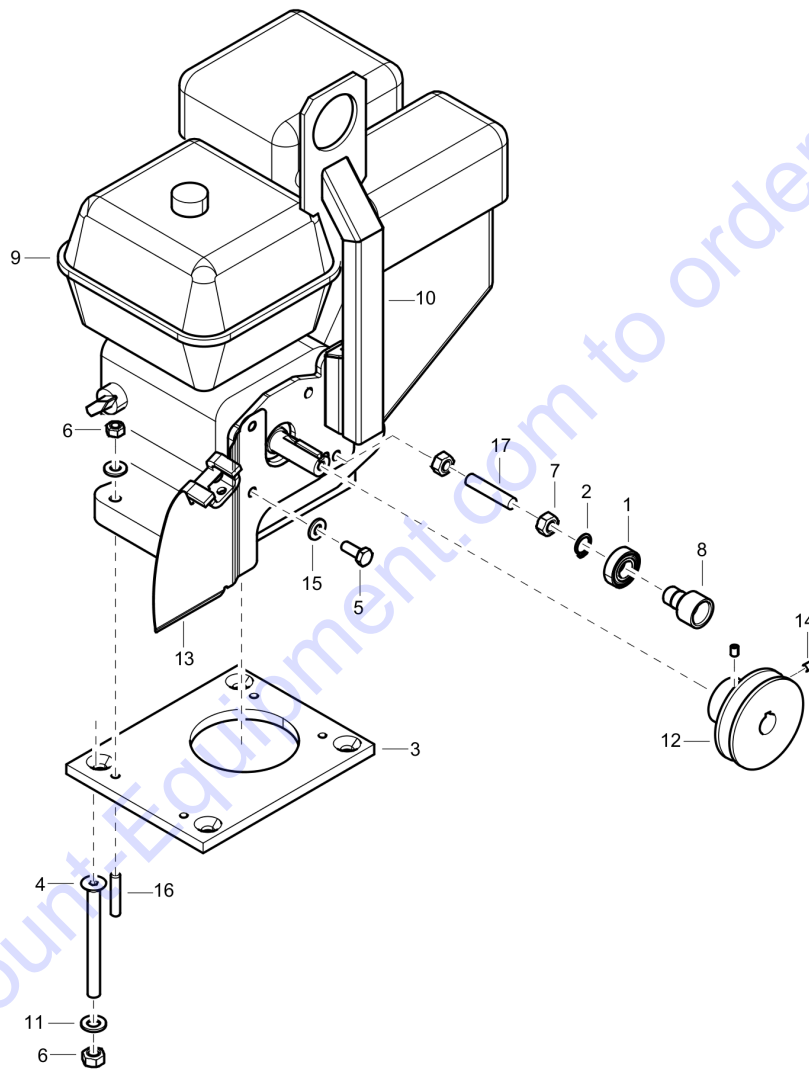

Mechanical Engine Installation

Refer to the Parts Online web page for most up-to-date information. The printed information might be outdated.

Item	Part No.	Name	Qty	L
1	595115701	Ball bearing	1	
2	595037101	Retaining ring	1	
3	595121201	Plate	1	
4	594287901	Hex.sock.screw M10x110 DIN 7991	4	
5	594117901	Hex. head screw m8 x 20	4	
6	595035701	Nut DIN934	4	
7	595029401	Nut hexagon	6	
8	594642401	Holder	1	
9	594340001	Engine	1	
10	594151801	Lifting hook	1	
11	595113301	Washer plain	4	
12	595140801	Pulley belt gx120	1	
13	595361701	Safety plate	1	
14	595346601	Set screw, M6 x 8 mm, (.31".)	2	
15	595113601	Conical washer M8 DIN 6796	8	
16	594747201	Stud, M8 x 40 mm, (1.57".)	4	
17	595212801	Rod, M10 x 48 mm 8.8	1	

Refer to the Parts Online web page for most up-to-date information. The printed information might be outdated.