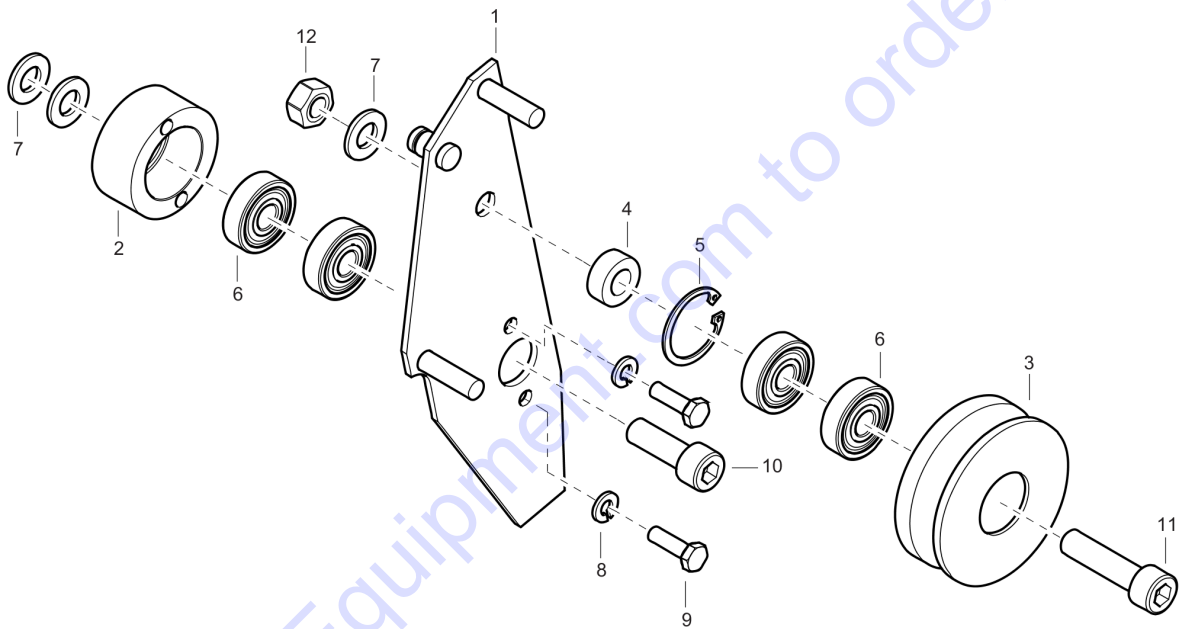

Mechanical Clutch cpl

Refer to the Parts Online web page for most up-to-date information. The printed information might be outdated.

Item	Part No.	Name	Qty	L
1	594248801	Belt tensioner	1	
2	594248901	Bearing housing	1	
3	594249001	Pulley	1	
4	594159601	Spacer	1	
5	595037301	Retaining ring	1	
6	594219701	Ball bearing	4	
7	595113301	Washer plain	3	
8	595353101	Washer DIN7980	2	
9	595109801	Hex. head screw	2	
10	595356701	Screw, M10 x 30 mm	1	
11	595348801	Screw	1	
12	595029401	Nut hexagon	1