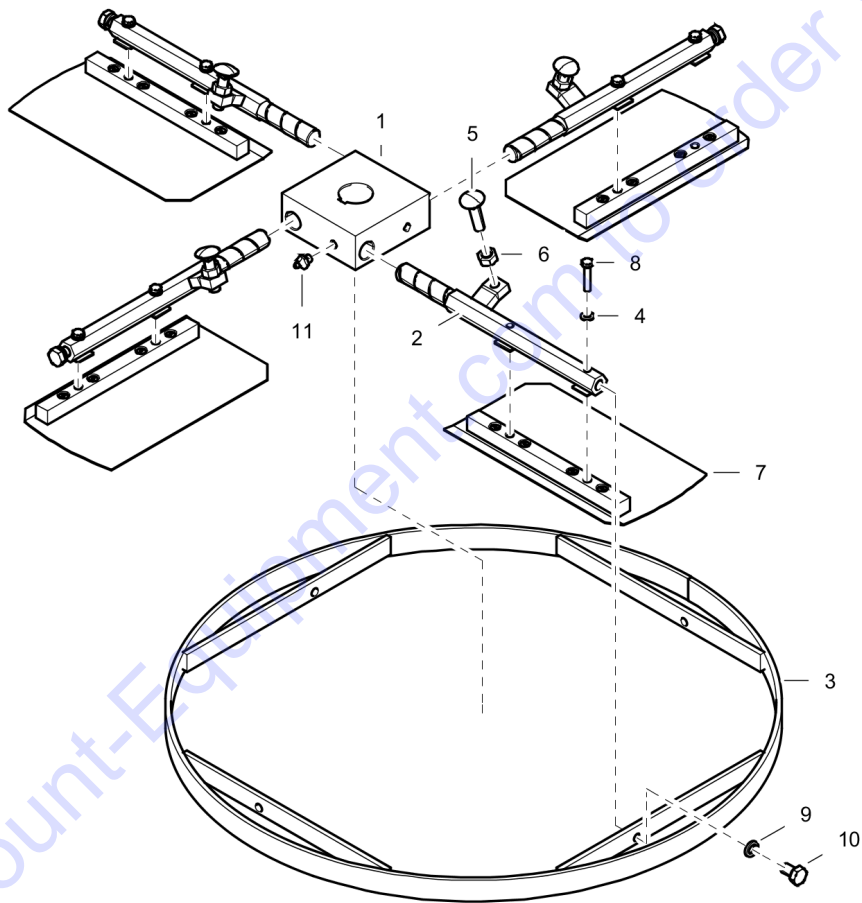

Mechanical Blade assembly

Refer to the Parts Online web page for most up-to-date information. The printed information might be outdated.

Item	Part No.	Name	Qty	L
1	594243301	Hub	1	
2	594243401	Blade axle	4	
3	594243501	Blade ring	1	
4	595113701	Spring washer M6	8	
5	595350801	Square neck bolt M10x40mm, (1.57".)	4	
6	595029401	Nut hexagon	4	
7	594709901	Trowel blade proline	1	
8	595109901	Hex. head screw	8	
9	594124401	Spring washer	4	
10	595344601	Hexagon bolt	4	
11	594126801	Grease nipple, M8	4	

Refer to the Parts Online web page for most up-to-date information. The printed information might be outdated.