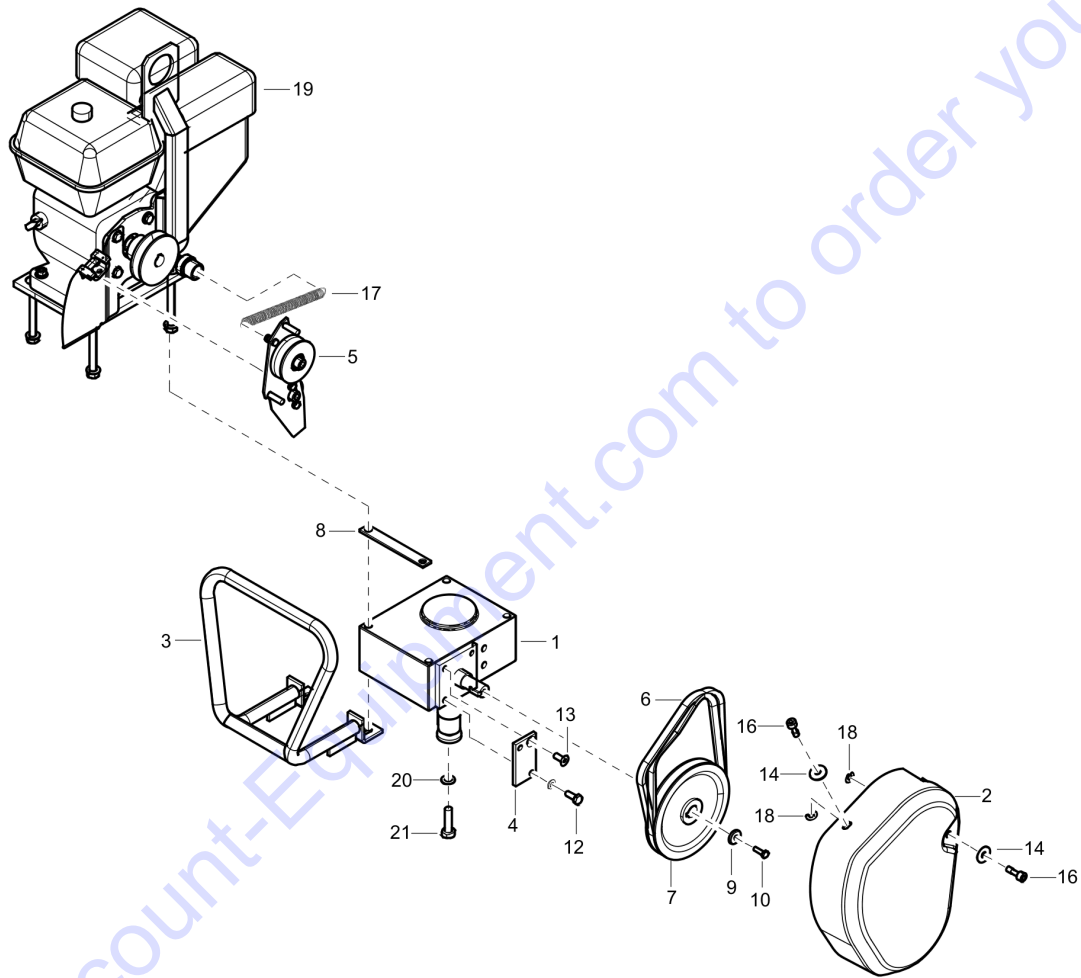

Mechanical Engine gear box and support

Refer to the Parts Online web page for most up-to-date information. The printed information might be outdated.

Item	Part No.	Name	Qty	L
1	594231301	Gear box	1	
2	594959301	Belt cover	1	
3	594151701	Support arch	1	
4	594248701	Bracket	1	
5	-	Clutch cpl	1	
6	594230601	V-belt	1	
7	594241601	Belt wheel	1	
8	595141001	Spacer plate	1	
9	595119201	Plain washer	1	
10	595109801	Hex. head screw	1	
11	595113601	Conical washer M8 DIN 6796	1	
12	594117901	Hex. head screw m8 x 20	1	
13	595350101	Screw, M8 x 20 mm	1	
14	594123701	Plain washer	2	
16	594642501	Captive screw M8x25, (.98".)	2	
17	594249501	Pull spring	1	
18	594650201	Lock spring	2	
19	595361101	Engine installation	1	
20	594124001	Washer, 13x36x6 mm, 0.51x1.42x0.24 ". 300HV	1	
21	594119001	Hex. head screw	1	

Refer to the Parts Online web page for most up-to-date information. The printed information might be outdated.