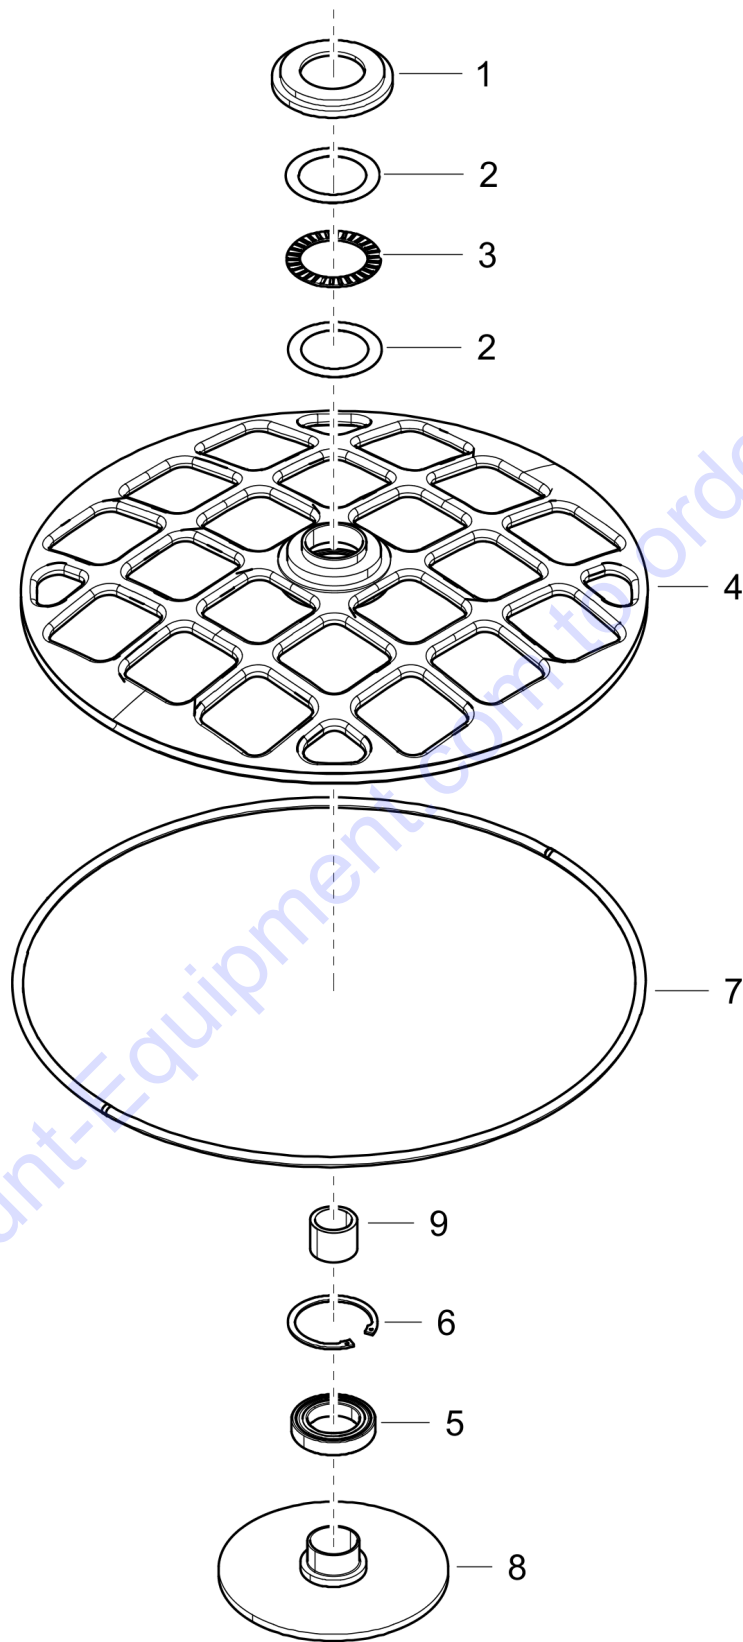

Mechanical Grilled and pressure plate

Refer to the Parts Online web page for most up-to-date information. The printed information might be outdated.

Item	Part No.	Name	Qty	L
1	594251801	Pressing sleeve	1	
2	594220901	Thrust washer	2	
3	594220801	Thrust bearing	1	
4	594151601	Protective ring	1	
5	595038101	Ball bearing	1	
6	595114201	Circlip d=80	1	
7	595357201	PVC ring, $\varnothing$10 mm, $\varnothing$0.40 in.	1	
8	594244201	Pressure plate	1	
9	594226801	Sleeve bearing	1	

Go to Discount-Equipment.com to order your parts