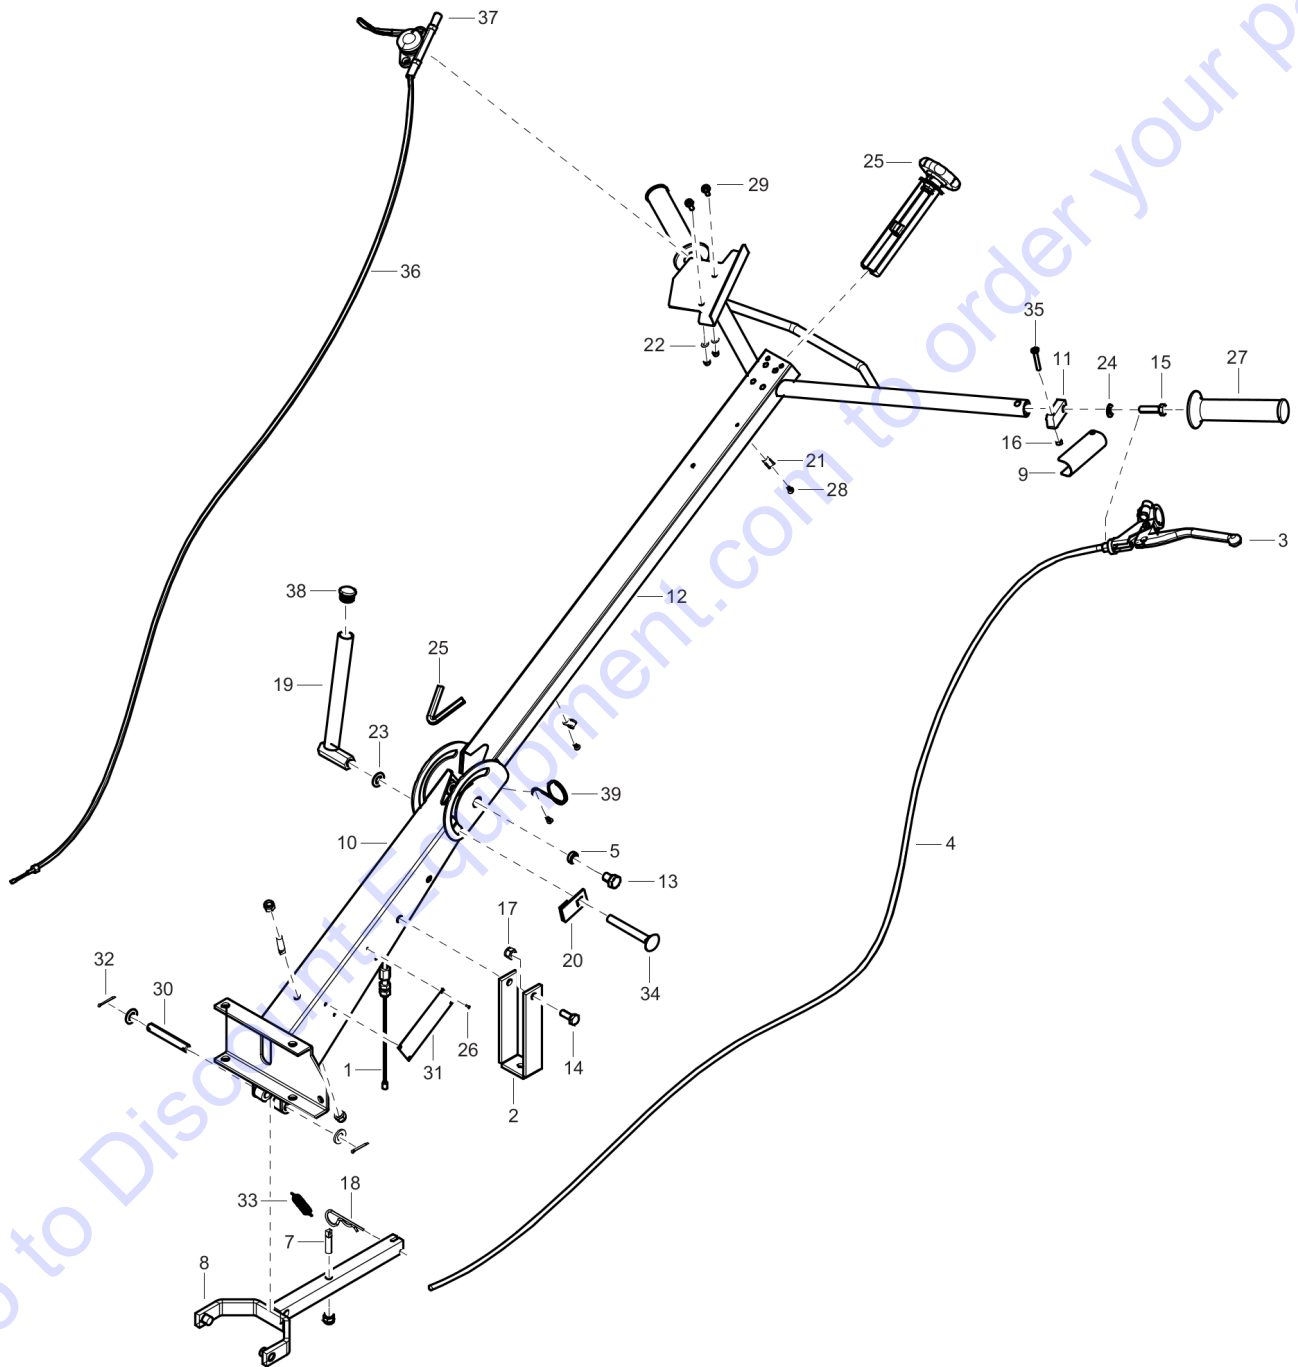

Mechanical Handle Assembly Twist pitch

Refer to the Parts Online web page for most up-to-date information. The printed information might be outdated.

Item	Part No.	Name	Qty	L
1	594252501	Blade adjusting wire	1	
2	595140901	Leader	1	
3	594226901	Clutch handle	1	
4	594251901	Clutch wire	1	
5	594252701	Washer 10x15x4	2	
6	594229501	Edge protection	1	
7	595390801	Screw ear m8	2	
8	594243801	Fork	1	
9	594384601	Handle	1	
10	595121101	Console bg240	1	
11	594384501	Handle holder	1	
12	594151901	Handle bg240	1	
13	594118301	Screw	2	
14	594117901	Hex. head screw m8 x 20	2	
15	595344301	Hex. head screw	1	
16	595112401	Nut	5	
17	595352301	Lock nut	5	
18	594117501	Locking clip	1	
19	594252601	Locking lever	1	
20	594253401	Locking washer	1	
21	594125201	Pipe clamp	2	
22	594123801	Plain washer	2	
23	595113301	Washer plain	3	
24	595358001	Washer, Ø8 mm, Ø0.31 in.	1	
25	595520001	Twist pitch	1	
26	594793201	Rivet	4	
27	594223301	Rubber handle	2	
28	595111701	Tapping screw 4.2x13mm, (.51".)	3	
29	595514601	Screw m5h12	2	
30	594249101	Shaft	1	
31	595361001	Data plate	1	
32	595343601	Split pin	2	
33	595360901	Spring	1	
34	594121901	Bolt cart m10h80	1	
35	595514901	Screw, M5 x 30 mm	1	

Refer to the Parts Online web page for most up-to-date information. The printed information might be outdated.