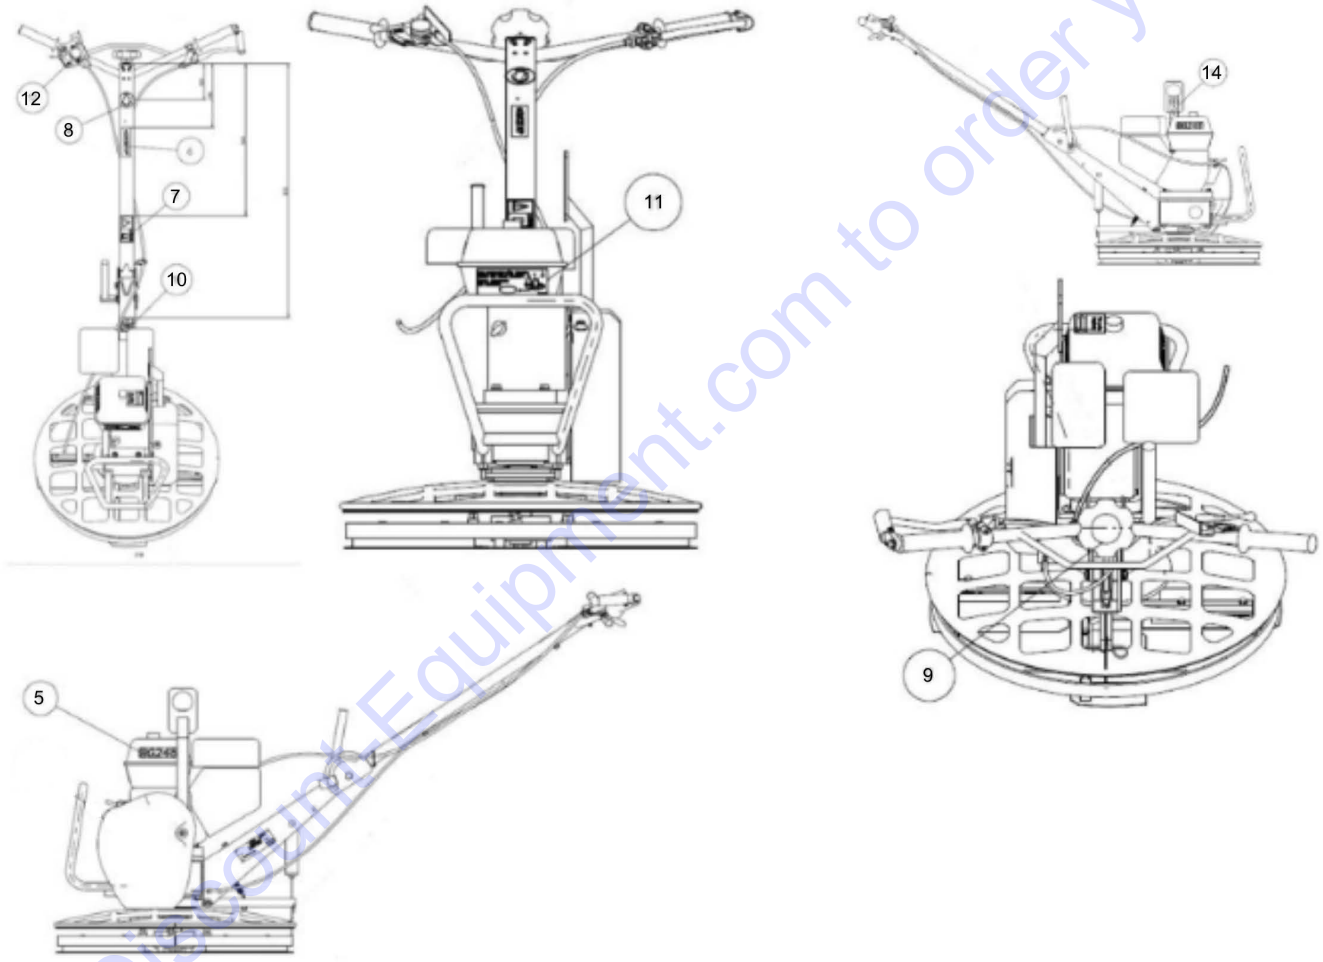

Mechanical Location label

Item	Part No.	Name	Qty	L
5	595502301	Label, model code	2	
6	595119101	Decal quick stop	1	
7	594162701	Decal safety	1	
8	594337101	Label, use ear protectors	1	
9	594245801	Decal blade angle	1	
10	594163001	Label, cutting hazards	1	
11	594245901	Decal remove disk	1	
12	594246801	Label, stop-run	1	
13	594246901	Decal tilted position	1	
14	594332101	Decal	1	

Refer to the Parts Online web page for most up-to-date information. The printed information might be outdated.