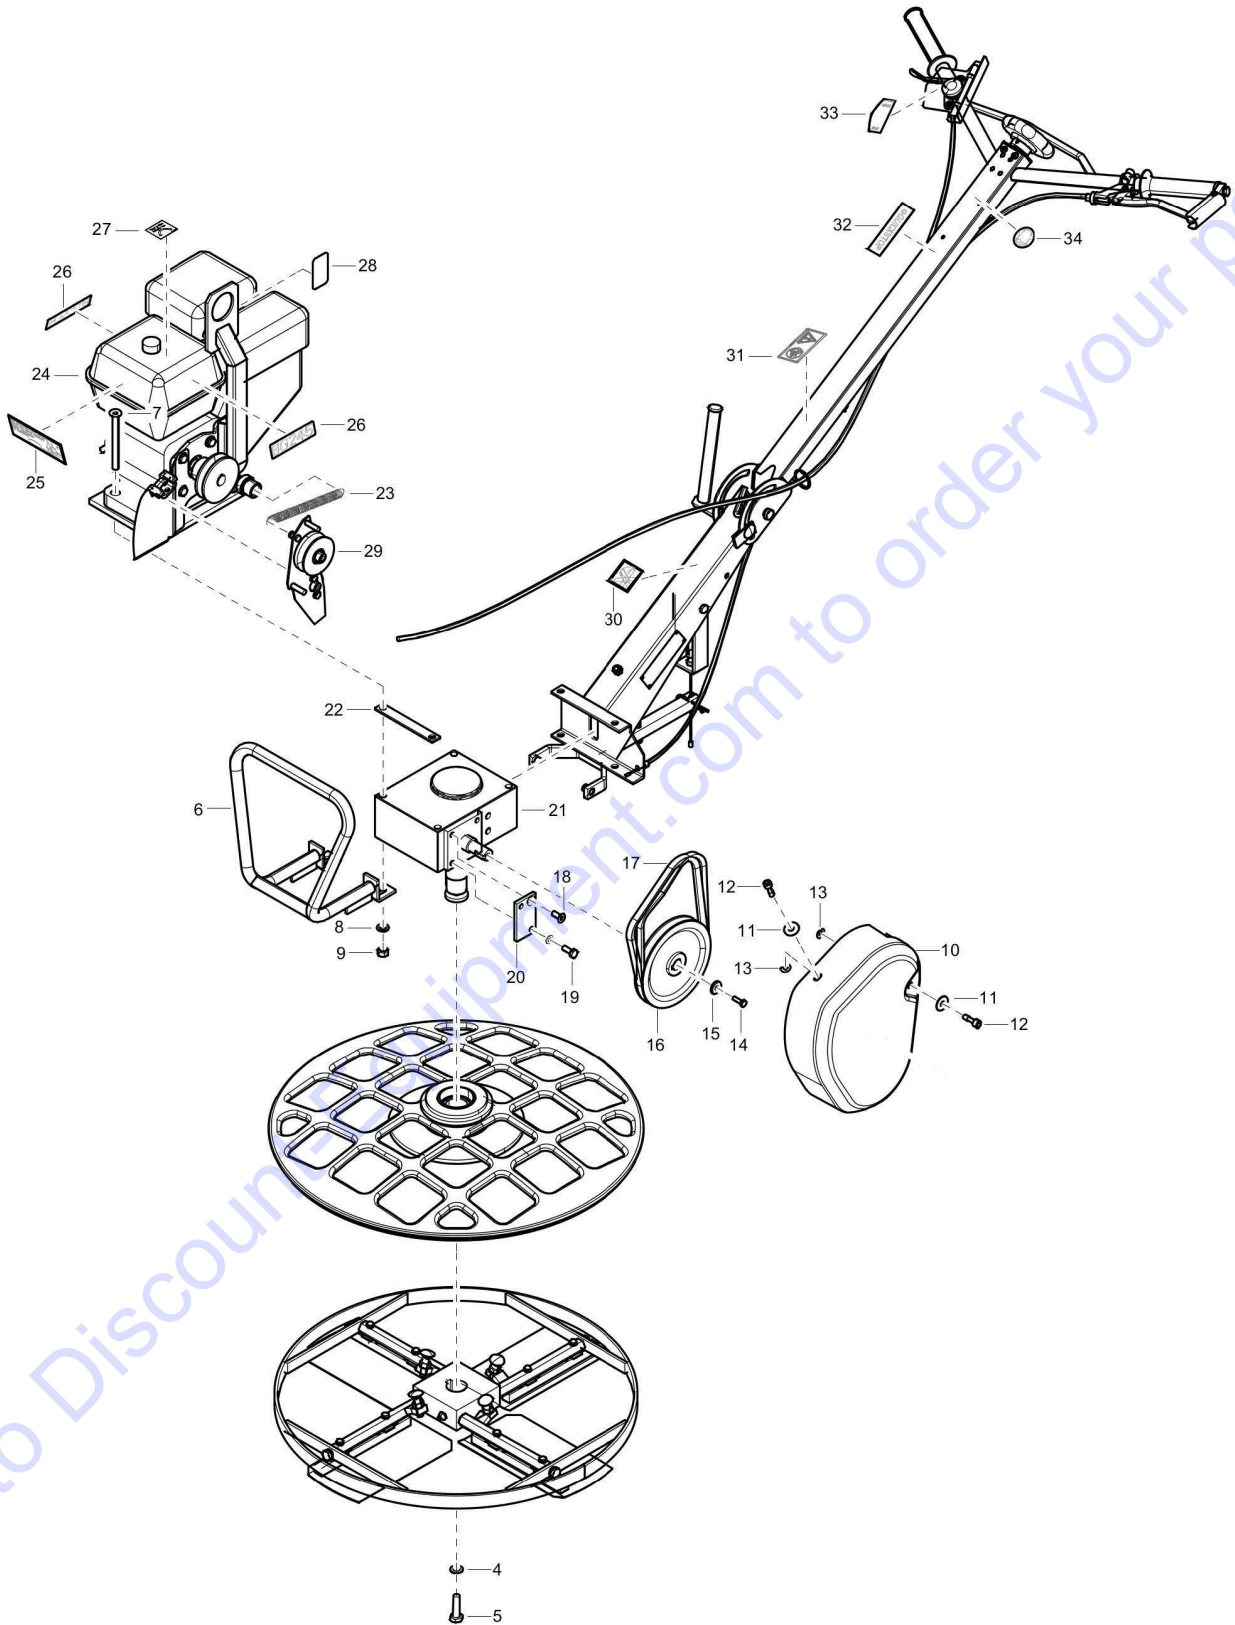

Mechanical BG 245 H4 F BC TP

Refer to the Parts Online web page for most up-to-date information. The printed information might be outdated.

Item	Part No.	Name	Qty	L
4	594124001	Washer, 13x36x6 mm, 0.51x1.42x0.24 ". 300HV	1	
5	594119001	Hex. head screw	1	
6	594151701	Support arch	1	
7	594287901	Hex.sock.screw M10x110 DIN 7991	2	
8	595113301	Washer plain	2	
9	595029401	Nut hexagon	2	
10	594959301	Belt cover	1	
11	594123701	Plain washer	2	
12	594642501	Captive screw M8x25, (.98".)	2	
13	594650201	Lock spring	2	
14	595109801	Hex. head screw	1	
15	595119201	Plain washer	1	
16	594241601	Belt wheel	1	
17	594230601	V-belt	1	
18	595350101	Screw, M8 x 20 mm	1	
19	594117901	Hex. head screw m8 x 20	1	
20	594248701	Bracket	1	
21	594231301	Gear box	1	
22	595141001	Spacer plate	1	
23	594249501	Pull spring	1	
24	595361101	Engine installation	1	
25	594245901	Decal remove disk	1	
26	4812055466	Label, model code	2	
27	595211201	Decal tilted position	1	
28	594332101	Decal	1	
29	-	Clutch cpl	1	
30	594163001	Label, cutting hazards	1	
31	594869701	Decal safety	1	
32	595119101	Decal quick stop	1	
33	594246801	Label, stop-run	1	
34	594337101	Label, use ear protectors	1	

Refer to the Parts Online web page for most up-to-date information. The printed information might be outdated.